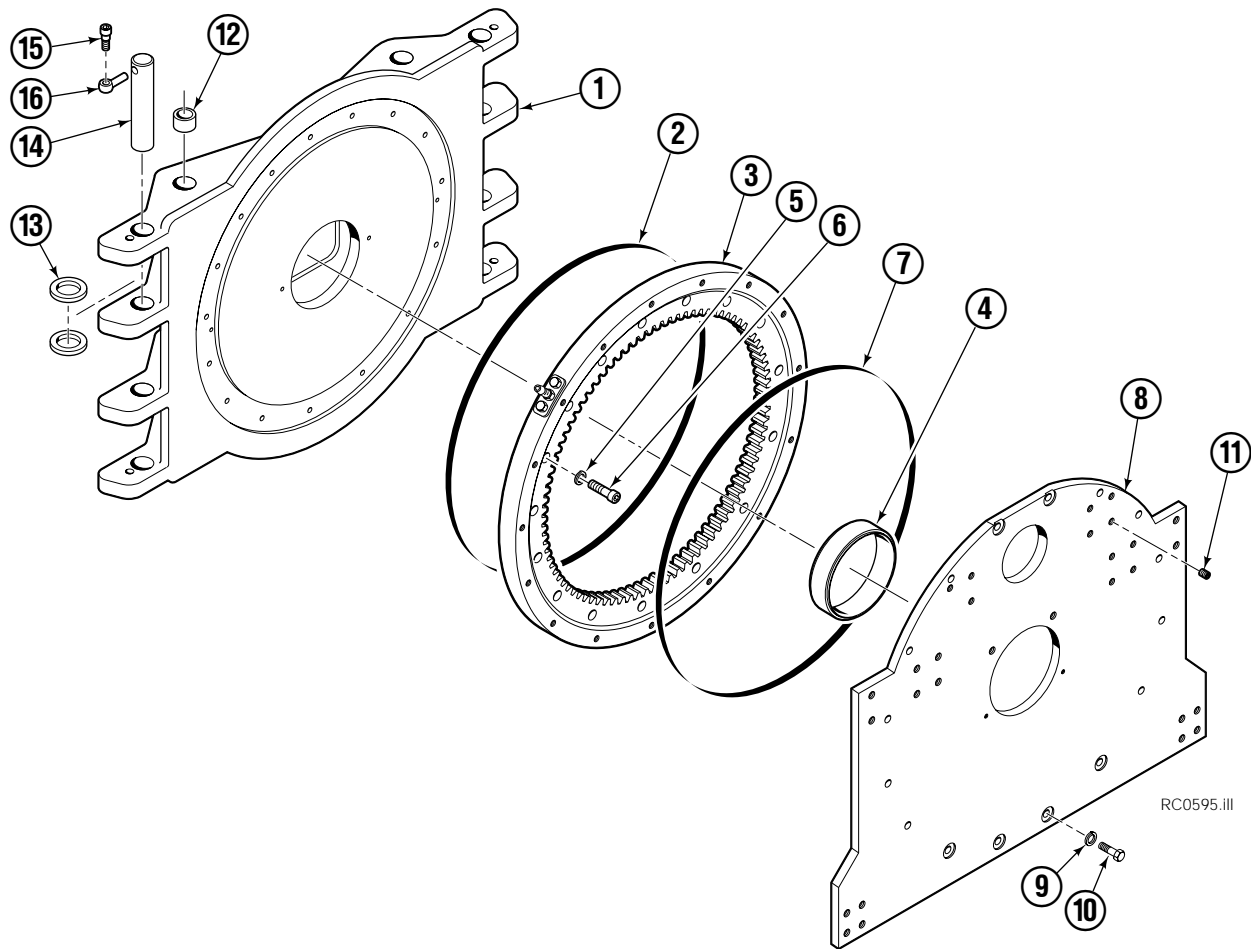

Internet: www.cascorp.com

Safety Decals

RC0631.eps

REF	QTY	PART NO.	DESCRIPTION
1	4	665595	No Hand Hold Decal
2	6	656038	No Hand Hold Decal
3	4	679150	No Step Decal
4	2	660269	Short Arm Decal

Publications

Rotator Frame

RC0595.III

55C			
REF	QTY	PART NO.	DESCRIPTION
		660193	Rotator Frame
1	1	660194	Frame - Revolving
2	1	622112	Seal
3	1	656332	Bearing Assembly
4	1	631264	Seal
5	16	6374	Lockwasher
6	16	4506	Capscrew
7	1	622123	Seal
8	1	633684	Baseplate
9	16	6290	Lockwasher
10	16	636407	Capscrew
11	1	6605	Plug
12	8	660199	Bushing
13	16	660200	Shim
14	4	661174	Pin
15	4	651090	Shoulder Bolt
16	4	651091	Eye Bolt

Reference: Worm Drive Assembly 656622.

Check Valve Group

RC3253.ai

REF	QTY	PART NO.	DESCRIPTION
		660201	Check Valve Group
1	1	676220	Revolving Connection
2	2	645597	Hose Clamp
3	2	645598	Spacer
4	2	3604	Capscrew, 3/8 NC x 1.25
5	6	6288	Lockwasher, 3/8
6	1	661582	Keeper
7	2	3605	Capscrew, 3/8 NC x 1.50
8	2	3601	Capscrew, 3/8 NC x .75
9	1	645599	Retainer
10	16	604511	Fitting, 6-6
11	4	660203	Hose – 27.50 in.
12	2	601377	Fitting, 8-8
13	4	603722	Hose – 21.00 in.
14	2	2671	Reducer
15	2	2618	Nut