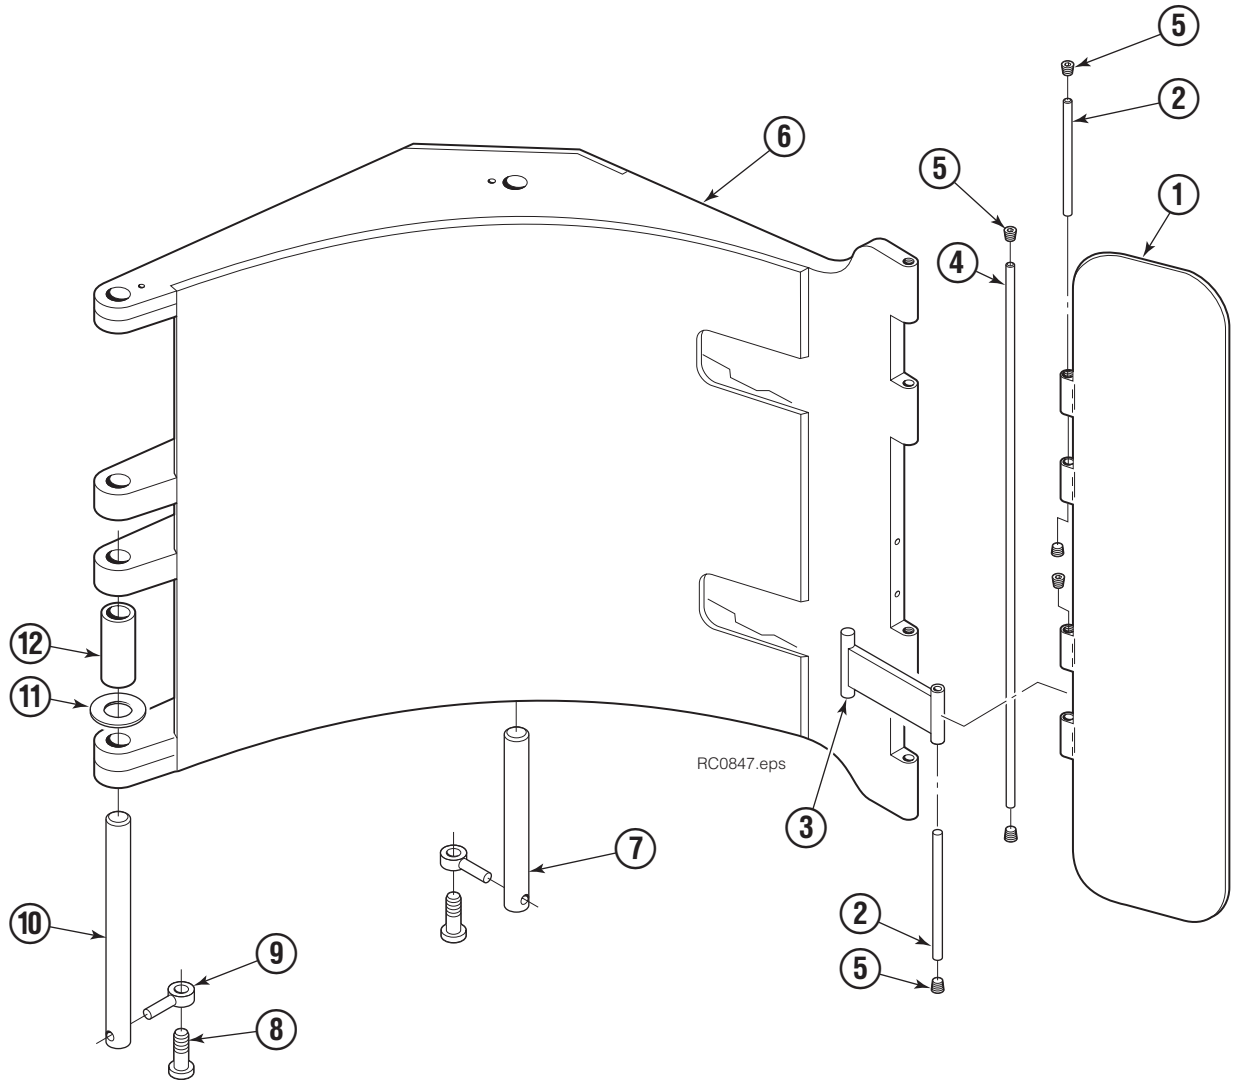

◆ Included in Cylinder Service Kit 660955.

Short Arm Cylinder

55D			
REF	QTY	PART NO.	DESCRIPTION
		660148	Cylinder
1	1	660149	Shell
2	2	629315	Bushing
3	1	651382	Sleeve
4	1	2797	◆ O-Ring
5	1	615140	◆ Back-up Ring
6	1	629313	Bushing
7	1	555726	◆ Seal
8	1	660151	Rod
9	2	660951	◆ Nylon Ring
10	1	556128	◆ Seal
11	1	659957	Retainer
12	1	636854	◆ Wiper Ring
13	1	5883	Nut
14	1	659956	Piston
15	1	2784	◆ O-Ring
16	1	660767	◆ Bearing
17	1	669235	◆ Seal Loader
		660954	Service Kit

◆ Included in Cylinder Service Kit 660954.

Long Arm Assembly

55C			
REF	QTY	PART NO.	DESCRIPTION
		660208	Long Arm Assembly
1	1	660169	◆ Contact Plate - Algrip
2	2	650846	◆ Pin
3	2	660209	◆ Link
4	1	660176	◆ Pin
5	6	651113	◆ Plug
6	1	660211	◆ Long Arm
7	2	661174	Pin
8	4	651090	Shoulder Bolt
9	4	651091	Eye Bolt
10	2	651374	Pin
11	2	660189	Shim
12	2	661175	Tube - Spacer

◆ Included in Long Arm Sub-Assembly 660188.

Short Arm Assembly

55C			
REF	QTY	PART NO.	DESCRIPTION
		660167	Short Arm Assembly
1	1	660169	◆ Contact Plate - Algrip
2	2	650846	◆ Pin
3	2	660172	◆ Link
4	1	660176	◆ Pin
5	6	651113	◆ Plug
6	1	660177	◆ Short Arm
7	2	661174	Pin
8	4	651090	Shoulder Bolt
9	4	651091	Eye Bolt
10	2	651374	Pin
11	2	660189	Shim
12	2	661175	Tube - Spacer