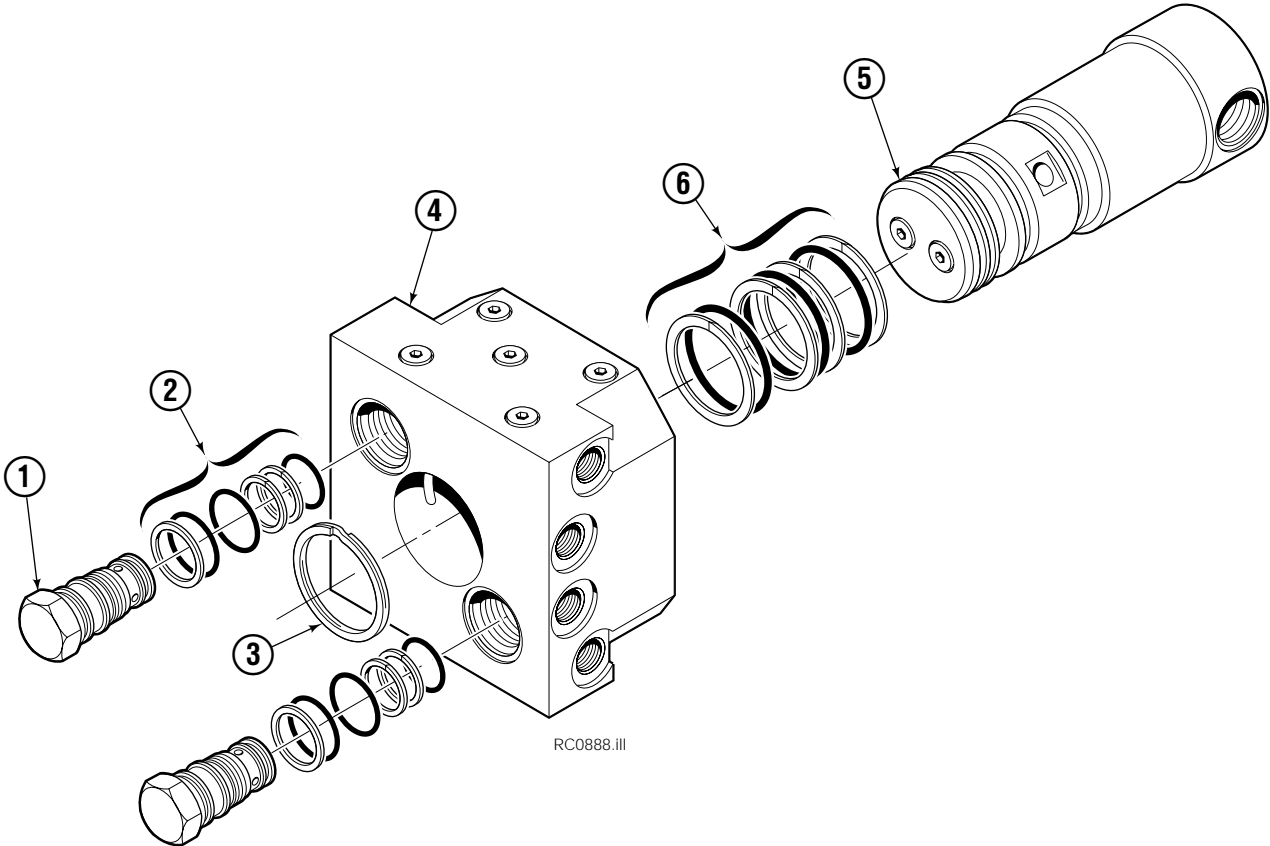

Reference: Worm Drive Assembly 656622.

Check Valve Group

RC3253.ai

REF	QTY	PART NO.	DESCRIPTION
		660201	Check Valve Group
1	1	676220	Revolving Connection
2	2	645597	Hose Clamp
3	2	645598	Spacer
4	2	3604	Capscrew, 3/8 NC x 1.25
5	6	6288	Lockwasher, 3/8
6	1	661582	Keeper
7	2	3605	Capscrew, 3/8 NC x 1.50
8	2	3601	Capscrew, 3/8 NC x .75
9	1	645599	Retainer
10	16	604511	Fitting, 6-6
11	4	660203	Hose – 27.50 in.
12	2	601377	Fitting, 8-8
13	4	603722	Hose – 21.00 in.
14	2	2671	Reducer
15	2	2618	Nut

Reference: SK-4009.

Revolving Connection

55D			
REF	QTY	PART NO.	DESCRIPTION
		676220	Revolving Connection
1	2	661816	Valve Cartridge ♦
		656223	Service Kit, Cartridge Seals
		7205	Snap Ring
		676221	Body
		676224	Shaft
		651876	Service Kit, Shaft Seals