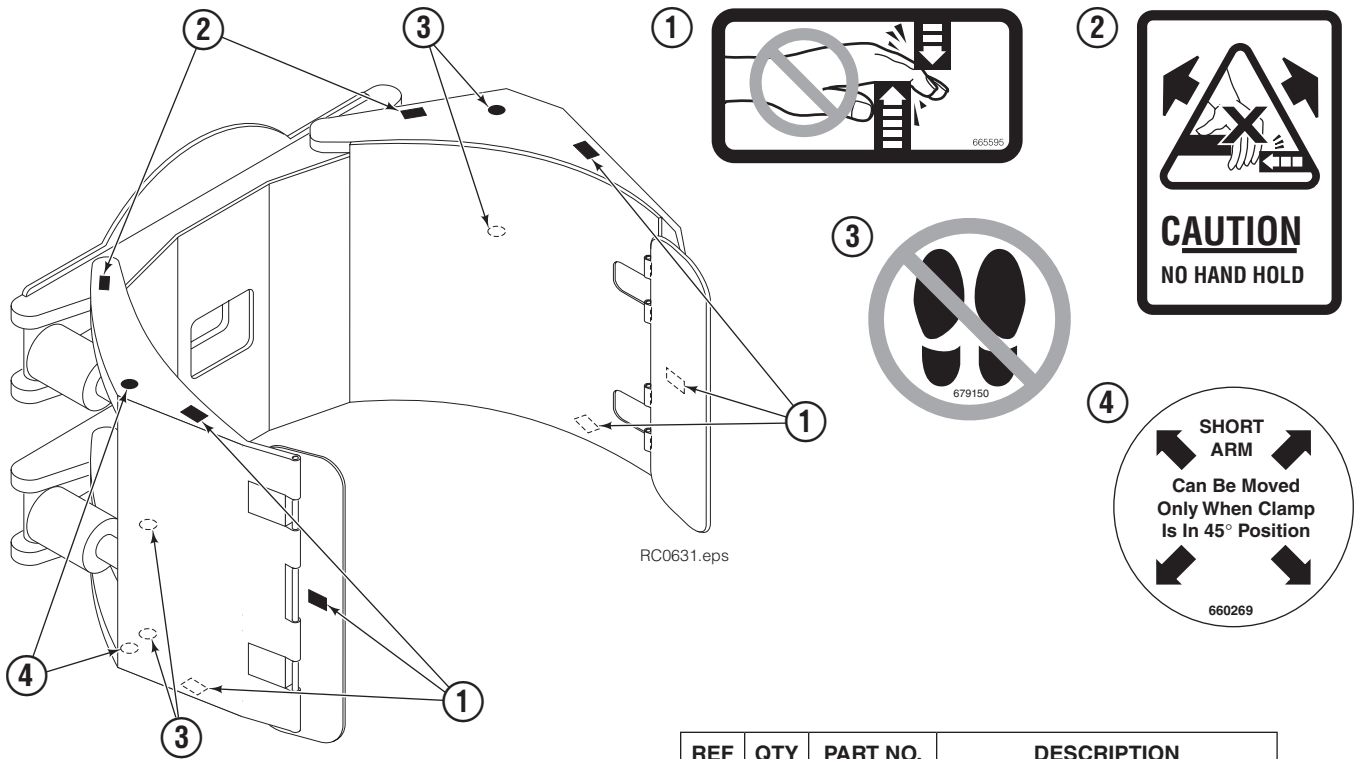

Internet: www.cascorp.com

Safety Decals

RC0631.eps

REF	QTY	PART NO.	DESCRIPTION
1	4	665595	No Hand Hold Decal
2	6	656038	No Hand Hold Decal
3	4	679150	No Step Decal
4	2	660269	Short Arm Decal

Publications