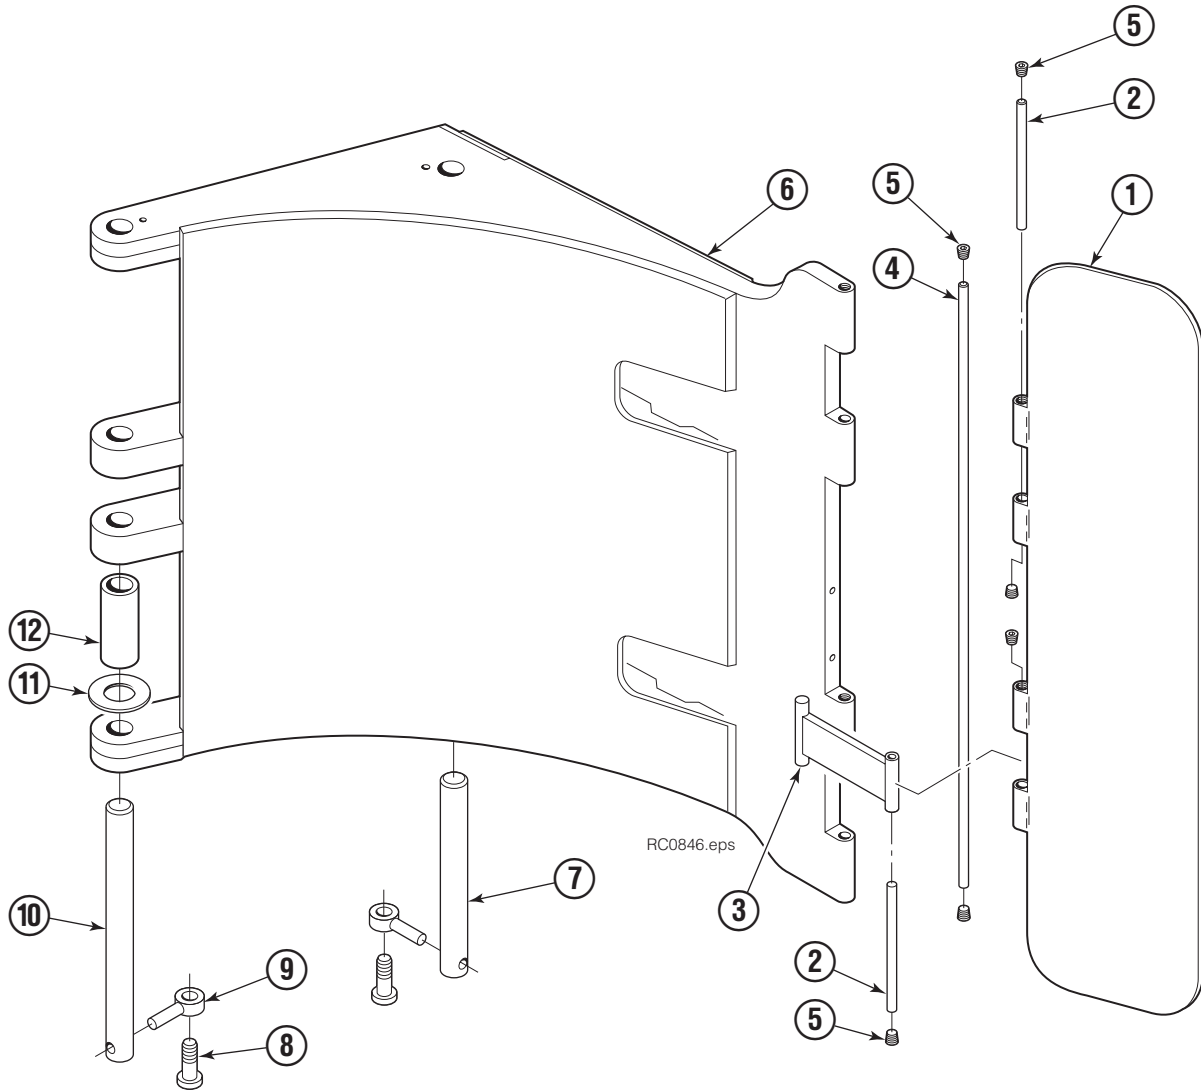

◆ Included in Cylinder Service Kit 660954.

Long Arm Assembly

55C			
REF	QTY	PART NO.	DESCRIPTION
		660208	Long Arm Assembly
1	1	660169	◆ Contact Plate - Algrip
2	2	650846	◆ Pin
3	2	660209	◆ Link
4	1	660176	◆ Pin
5	6	651113	◆ Plug
6	1	660211	◆ Long Arm
7	2	661174	Pin
8	4	651090	Shoulder Bolt
9	4	651091	Eye Bolt
10	2	651374	Pin
11	2	660189	Shim
12	2	661175	Tube - Spacer

◆ Included in Long Arm Sub-Assembly 660188.

Short Arm Assembly

55C			
REF	QTY	PART NO.	DESCRIPTION
		660167	Short Arm Assembly
1	1	660169	◆ Contact Plate - Algrip
2	2	650846	◆ Pin
3	2	660172	◆ Link
4	1	660176	◆ Pin
5	6	651113	◆ Plug
6	1	660177	◆ Short Arm
7	2	661174	Pin
8	4	651090	Shoulder Bolt
9	4	651091	Eye Bolt
10	2	651374	Pin
11	2	660189	Shim
12	2	661175	Tube - Spacer