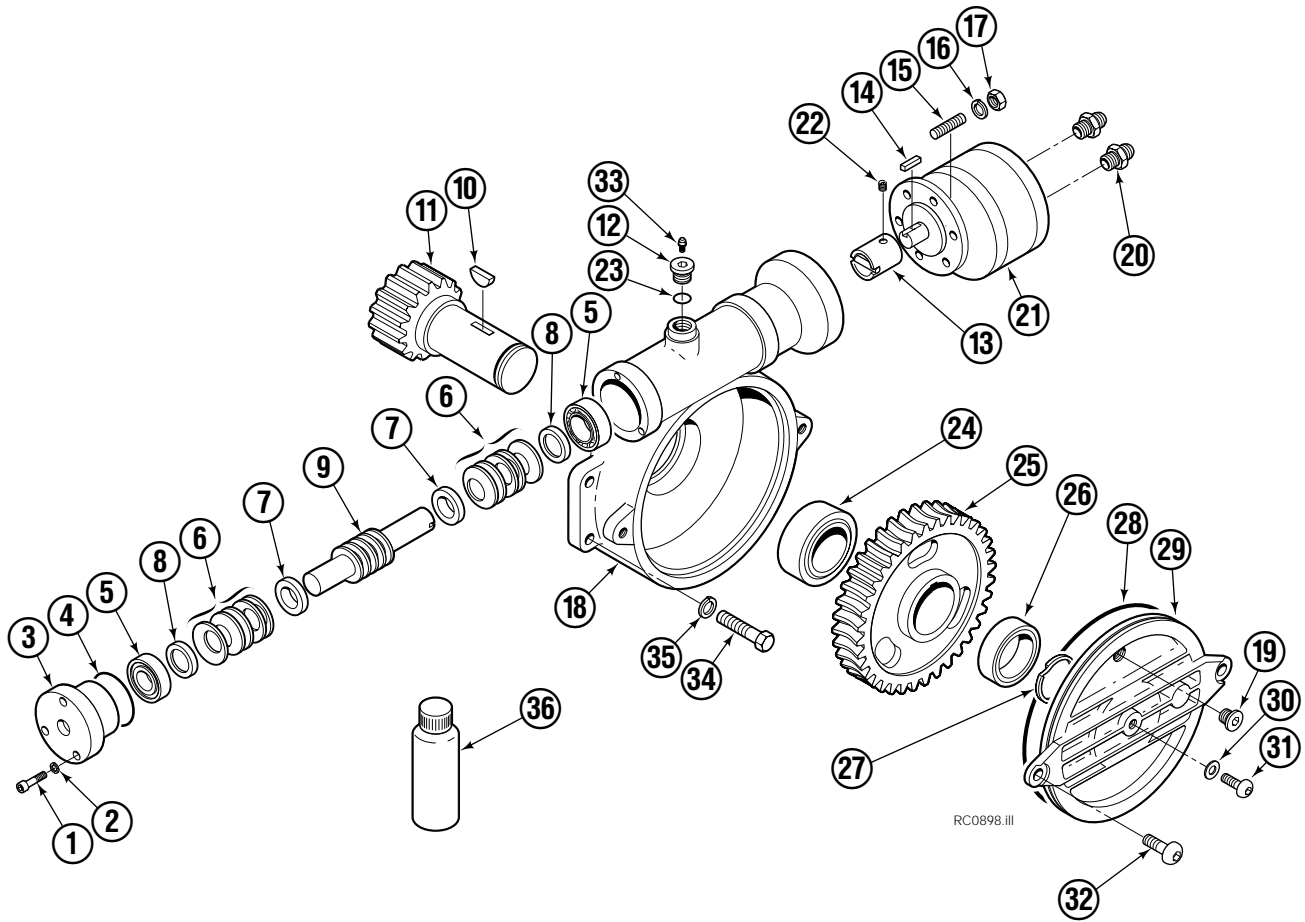

Rotator Frame

RC0595.III

55C			
REF	QTY	PART NO.	DESCRIPTION
		660193	Rotator Frame
1	1	660194	Frame - Revolving
2	1	622112	Seal
3	1	656332	Bearing Assembly
4	1	631264	Seal
5	16	6374	Lockwasher
6	16	4506	Capscrew
7	1	622123	Seal
8	1	633684	Baseplate
9	16	6290	Lockwasher
10	16	636407	Capscrew
11	1	6605	Plug
12	8	660199	Bushing
13	16	660200	Shim
14	4	661174	Pin
15	4	651090	Shoulder Bolt
16	4	651091	Eye Bolt

Drive Group

55C							
REF	QTY	PART NO.	DESCRIPTION	REF	QTY	PART NO.	DESCRIPTION
		656059	Drive Group	19	1	609455	Plug
1	3	4441	Capscrew, .25 x 1.0	20	2	2313	Fitting, 8-12
2	3	6370	Lockwasher, .25	21	1	655968	Motor - 2M023A1B2
3	1	669211	Cap	22	1	5206	Setscrew
4	1	2787	O-Ring	23	1	643375	O-Ring
5	2	13663	Bearing	24	1	13661	Bearing
6	10	655645	Spring Washer	25	1	625430	Worm Gear
7	2	655600	Thrust Washer	26	1	13662	Bearing
8	2	655601	Thrust Washer	27	1	7204	Snap Ring
9	1	655597	Worm	28	1	2833	O-Ring
10	1	13654	Key	29	1	668143	Cover
11	1	666263	Pinion	30	1	603680	Seal
12	1	668154	Plug	31	1	783608	Capscrew, M10 x 16
13	1	655598	Coupling	32	2	675521	Capscrew, .625 x 1.0
14	1	625434	Key	33	1	644010	Relief Fitting
15	6	610392	Stud	34	4	661742	Capscrew, .50 x 1.25
16	6	6288	Lockwasher, .375	35	4	6290	Lockwasher, .50
17	6	5702	Nut, .375	36	1	656300	Gear Box Lube, 48 oz.
18	1	625429	Case				

Reference: Worm Drive Assembly 656622.

Check Valve Group

RC3253.ai

REF	QTY	PART NO.	DESCRIPTION
		660201	Check Valve Group
1	1	676220	Revolving Connection
2	2	645597	Hose Clamp
3	2	645598	Spacer
4	2	3604	Capscrew, 3/8 NC x 1.25
5	6	6288	Lockwasher, 3/8
6	1	661582	Keeper
7	2	3605	Capscrew, 3/8 NC x 1.50
8	2	3601	Capscrew, 3/8 NC x .75
9	1	645599	Retainer
10	16	604511	Fitting, 6-6
11	4	660203	Hose – 27.50 in.
12	2	601377	Fitting, 8-8
13	4	603722	Hose – 21.00 in.
14	2	2671	Reducer
15	2	2618	Nut