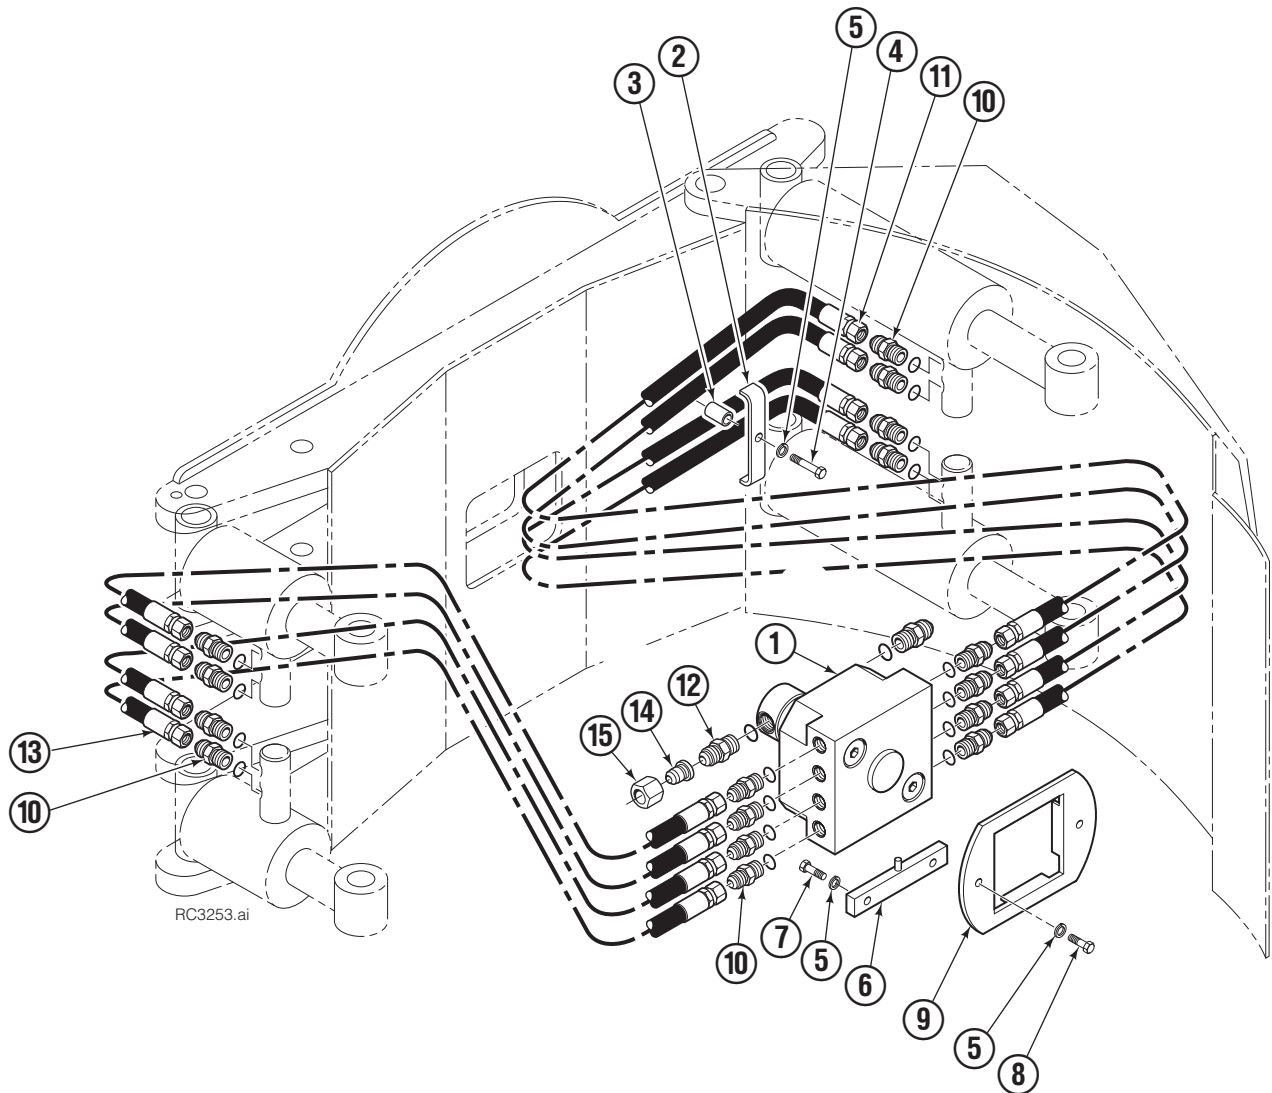

Rotator Frame

RC0595.III

55C			
REF	QTY	PART NO.	DESCRIPTION
		660193	Rotator Frame
1	1	660194	Frame - Revolving
2	1	622112	Seal
3	1	656332	Bearing Assembly
4	1	631264	Seal
5	16	6374	Lockwasher
6	16	4506	Capscrew
7	1	622123	Seal
8	1	633684	Baseplate
9	16	6290	Lockwasher
10	16	636407	Capscrew
11	1	6605	Plug
12	8	660199	Bushing
13	16	660200	Shim
14	4	661174	Pin
15	4	651090	Shoulder Bolt
16	4	651091	Eye Bolt

Drive Group

55C							
REF	QTY	PART NO.	DESCRIPTION	REF	QTY	PART NO.	DESCRIPTION
		656059	Drive Group	19	1	609455	Plug
1	3	4441	Capscrew, .25 x 1.0	20	2	2313	Fitting, 8-12
2	3	6370	Lockwasher, .25	21	1	655968	Motor - 2M023A1B2
3	1	669211	Cap	22	1	5206	Setscrew
4	1	2787	O-Ring	23	1	643375	O-Ring
5	2	13663	Bearing	24	1	13661	Bearing
6	10	655645	Spring Washer	25	1	625430	Worm Gear
7	2	655600	Thrust Washer	26	1	13662	Bearing
8	2	655601	Thrust Washer	27	1	7204	Snap Ring
9	1	655597	Worm	28	1	2833	O-Ring
10	1	13654	Key	29	1	668143	Cover
11	1	666263	Pinion	30	1	603680	Seal
12	1	668154	Plug	31	1	783608	Capscrew, M10 x 16
13	1	655598	Coupling	32	2	675521	Capscrew, .625 x 1.0
14	1	625434	Key	33	1	644010	Relief Fitting
15	6	610392	Stud	34	4	661742	Capscrew, .50 x 1.25
16	6	6288	Lockwasher, .375	35	4	6290	Lockwasher, .50
17	6	5702	Nut, .375	36	1	656300	Gear Box Lube, 48 oz.
18	1	625429	Case				

Reference: Worm Drive Assembly 656622.

Check Valve Group

RC3253.ai

REF	QTY	PART NO.	DESCRIPTION
		660201	Check Valve Group
1	1	676220	Revolving Connection
2	2	645597	Hose Clamp
3	2	645598	Spacer
4	2	3604	Capscrew, 3/8 NC x 1.25
5	6	6288	Lockwasher, 3/8
6	1	661582	Keeper
7	2	3605	Capscrew, 3/8 NC x 1.50
8	2	3601	Capscrew, 3/8 NC x .75
9	1	645599	Retainer
10	16	604511	Fitting, 6-6
11	4	660203	Hose – 27.50 in.
12	2	601377	Fitting, 8-8
13	4	603722	Hose – 21.00 in.
14	2	2671	Reducer
15	2	2618	Nut