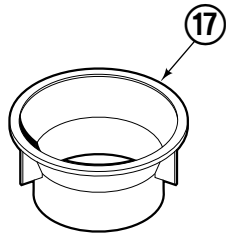

♦ Includes Cartridge Seal Service Kit 656223.

Long Arm Cylinder

55D			
REF	QTY	PART NO.	DESCRIPTION
		660140	Cylinder
1	1	660769	◆ Bearing
2	1	555727	◆ Seal
3	2	660958	◆ Nylon Ring
4	1	660145	Spacer
5	1	5883	Nut
6	2	659933	Piston Half
7	1	651480	Spring
8	1	659902	Spacer
9	1	659934	Rod
10	1	660143	Plunger Shell
11	1	660141	Shell
12	1	2801	◆ O-Ring
13	1	615144	◆ Back-up Ring
14	1	553523	◆ Seal
15	1	636859	◆ Wiper Ring
16	1	659937	Retainer
17	1	659936	Snap Ring
18	1	636854	◆ Wiper Ring
19	1	659935	Retainer
20	1	629313	Bushing
21	2	629315	Bushing
22	1	651382	Sleeve
23	1	669243	◆ Seal Loader (not shown)
		660955	Service Kit

◆ Included in Cylinder Service Kit 660955.

Short Arm Cylinder

55D			
REF	QTY	PART NO.	DESCRIPTION
		660148	Cylinder
1	1	660149	Shell
2	2	629315	Bushing
3	1	651382	Sleeve
4	1	2797	◆ O-Ring
5	1	615140	◆ Back-up Ring
6	1	629313	Bushing
7	1	555726	◆ Seal
8	1	660151	Rod
9	2	660951	◆ Nylon Ring
10	1	556128	◆ Seal
11	1	659957	Retainer
12	1	636854	◆ Wiper Ring
13	1	5883	Nut
14	1	659956	Piston
15	1	2784	◆ O-Ring
16	1	660767	◆ Bearing
17	1	669235	◆ Seal Loader
		660954	Service Kit

◆ Included in Cylinder Service Kit 660954.

Long Arm Assembly

55C			
REF	QTY	PART NO.	DESCRIPTION
		660208	Long Arm Assembly
1	1	660169	◆ Contact Plate - Algrip
2	2	650846	◆ Pin
3	2	660209	◆ Link
4	1	660176	◆ Pin
5	6	651113	◆ Plug
6	1	660211	◆ Long Arm
7	2	661174	Pin
8	4	651090	Shoulder Bolt
9	4	651091	Eye Bolt
10	2	651374	Pin
11	2	660189	Shim
12	2	661175	Tube - Spacer