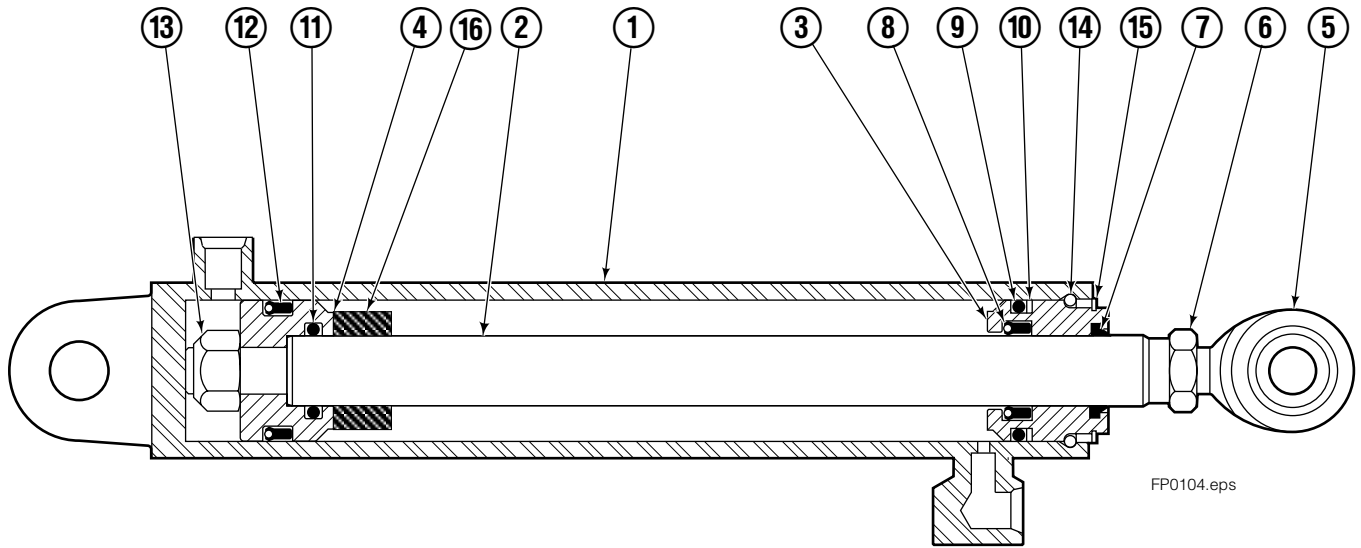

Left Hand Cylinder

100F

REF	QTY	PART NO.	DESCRIPTION
		209488	Cylinder Assembly ■
1	1	564488	Shell ■
2	1	564495	Rod ■
3	1	564451	Retainer
4	1	562056	Piston
5	1	564452	Rod End
6	1	5721	Nut
● 7	1	564408	Rod Wiper
● 8	1	564406	Rod Seal
● 9	1	562127	O-Ring
● 10	1	563388	Back-up Ring
● 11	1	563278	O-Ring
● 12	1	564141	Piston Seal
13	1	678019	Piston Nut
14	1	562942	Retaining Ring
15	1	562951	Snap Ring
16	1	565183	Spacer
		564453	Service Kit

- Carriage width.
- Included in Service Kit 564453.