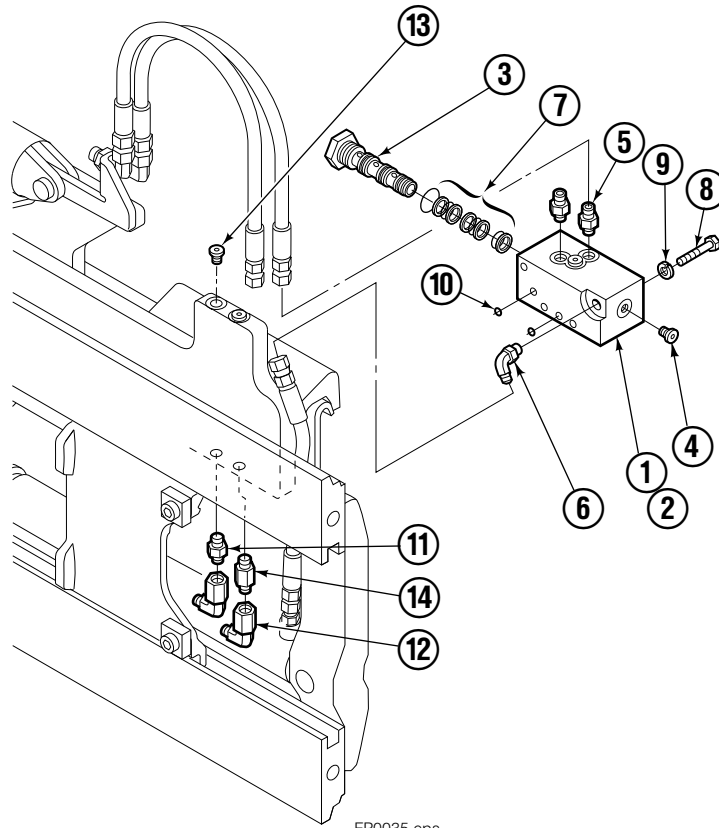

- Carriage width.
- ◆ See L.H. Cylinder page for parts breakdown.
- ▼ See R.H. Cylinder page for parts breakdown.

- Includes items 1 through 6.
- Includes items 7 through 25.

Left Hand Cylinder

100F

REF	QTY	PART NO.	DESCRIPTION
		209488	Cylinder Assembly ■
1	1	564488	Shell ■
2	1	564495	Rod ■
3	1	564451	Retainer
4	1	562056	Piston
5	1	564452	Rod End
6	1	5721	Nut
● 7	1	564408	Rod Wiper
● 8	1	564406	Rod Seal
● 9	1	562127	O-Ring
● 10	1	563388	Back-up Ring
● 11	1	563278	O-Ring
● 12	1	564141	Piston Seal
13	1	678019	Piston Nut
14	1	562942	Retaining Ring
15	1	562951	Snap Ring
16	1	565183	Spacer
		564453	Service Kit

- Carriage width.
- Included in Service Kit 564453.

Right Hand Cylinder

100F

REF	QTY	PART NO.	DESCRIPTION
		209495	Cylinder Assembly ■
1	1	564502	Shell ■
2	1	564495	Rod ■
3	1	564451	Retainer
4	1	562056	Piston
5	1	564452	Rod End
6	1	5721	Nut
● 7	1	564408	Rod Wiper
● 8	1	564406	Rod Seal
● 9	1	562127	O-Ring
● 10	1	563388	Back-up Ring
● 11	1	563278	O-Ring
● 12	1	564141	Piston Seal
13	1	678019	Piston Nut
14	1	562942	Retaining Ring
15	1	562951	Snap Ring
16	1	565183	Spacer
		564453	Service Kit

- Carriage width.
- Included in Service Kit 564453.

Flow Divider Group

100F			
REF	QTY	PART NO.	DESCRIPTION
		209504	Flow Divider Group
1	1	■ 209310	Valve
2	1	209311	Valve Body
3	1	201527	Cartridge-Combiner
4	2	663694	Fitting, 3
5	2	604511	Fitting, 6-6
6	1	601676	Fitting, 6-6
7	1	679992	Service Kit
8	3	685105	Capscrew
9	3	678993	Lockwasher
10	2	207300	O-Ring
11	1	604511	Fitting, 6-6
12	2	2680	Fitting, 6-6
13	2	604510	Fitting, 6
14	1	605743	Fitting, 6-6

■ Includes items 1 through 7.

Standard Installation Group

100F			
REF	QTY	PART NO.	DESCRIPTION
		209506	Installation Group
1	1	207314	Bracket
2	2	762899	Cap screw, M10X20-8.8
3	2	681238	Lockwasher
4	2	2453	Fitting, 8-8
5	2	207425	Hose