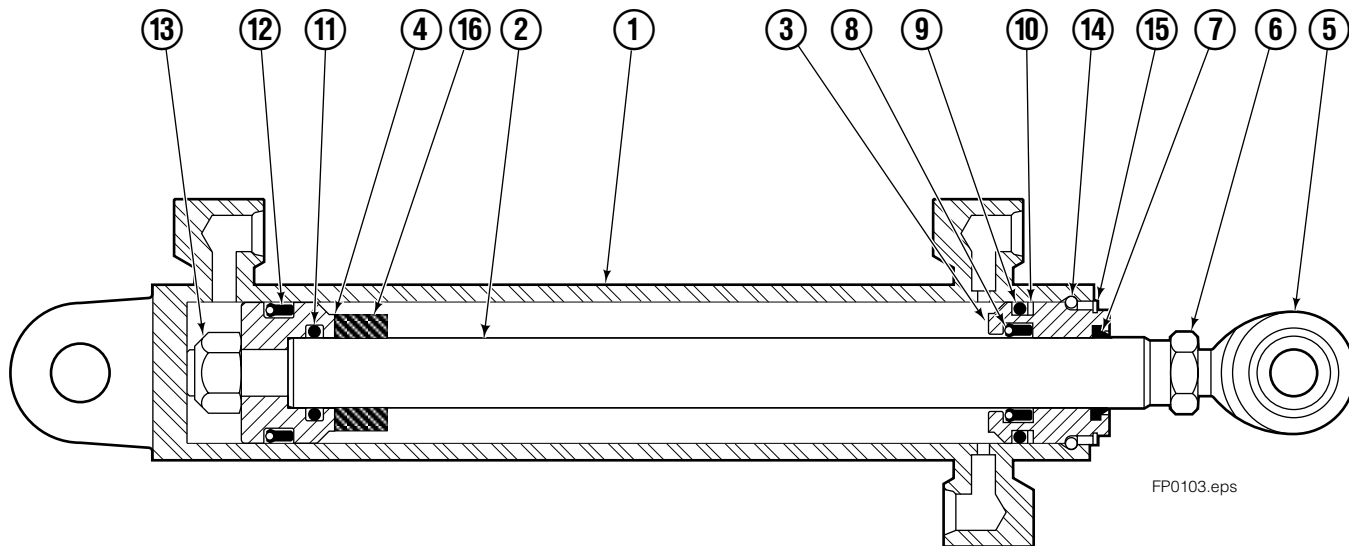

- Carriage width.
- ◆ See L.H. Cylinder page for parts breakdown.
- ▼ See R.H. Cylinder page for parts breakdown.

- Includes items 1 through 6.
- Includes items 7 through 25.

Left Hand Cylinder

100F

REF	QTY	PART NO.	DESCRIPTION
		209488	Cylinder Assembly ■
1	1	564488	Shell ■
2	1	564495	Rod ■
3	1	564451	Retainer
4	1	562056	Piston
5	1	564452	Rod End
6	1	5721	Nut
● 7	1	564408	Rod Wiper
● 8	1	564406	Rod Seal
● 9	1	562127	O-Ring
● 10	1	563388	Back-up Ring
● 11	1	563278	O-Ring
● 12	1	564141	Piston Seal
13	1	678019	Piston Nut
14	1	562942	Retaining Ring
15	1	562951	Snap Ring
16	1	565183	Spacer
		564453	Service Kit

- Carriage width.
- Included in Service Kit 564453.

Right Hand Cylinder

100F

REF	QTY	PART NO.	DESCRIPTION
		209495	Cylinder Assembly ■
1	1	564502	Shell ■
2	1	564495	Rod ■
3	1	564451	Retainer
4	1	562056	Piston
5	1	564452	Rod End
6	1	5721	Nut
● 7	1	564408	Rod Wiper
● 8	1	564406	Rod Seal
● 9	1	562127	O-Ring
● 10	1	563388	Back-up Ring
● 11	1	563278	O-Ring
● 12	1	564141	Piston Seal
13	1	678019	Piston Nut
14	1	562942	Retaining Ring
15	1	562951	Snap Ring
16	1	565183	Spacer
		564453	Service Kit