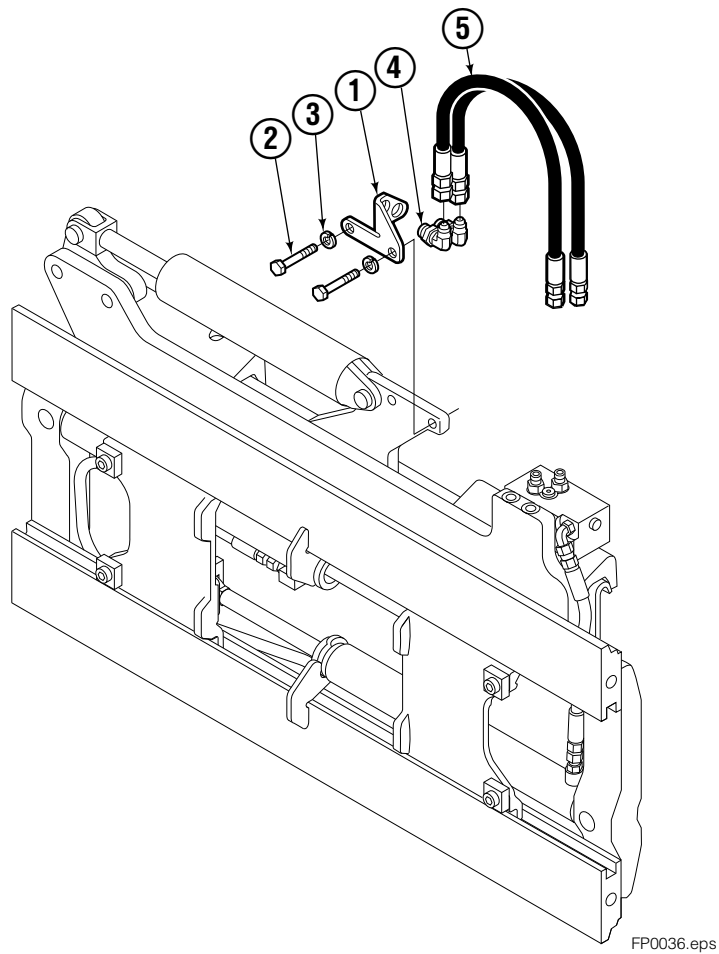

- Carriage width.
- Included in Service Kit 564453.

Right Hand Cylinder

100F

REF	QTY	PART NO.	DESCRIPTION
		209495	Cylinder Assembly ■
1	1	564502	Shell ■
2	1	564495	Rod ■
3	1	564451	Retainer
4	1	562056	Piston
5	1	564452	Rod End
6	1	5721	Nut
● 7	1	564408	Rod Wiper
● 8	1	564406	Rod Seal
● 9	1	562127	O-Ring
● 10	1	563388	Back-up Ring
● 11	1	563278	O-Ring
● 12	1	564141	Piston Seal
13	1	678019	Piston Nut
14	1	562942	Retaining Ring
15	1	562951	Snap Ring
16	1	565183	Spacer
		564453	Service Kit

- Carriage width.
- Included in Service Kit 564453.

Flow Divider Group

100F			
REF	QTY	PART NO.	DESCRIPTION
		209504	Flow Divider Group
1	1	■ 209310	Valve
2	1	209311	Valve Body
3	1	201527	Cartridge-Combiner
4	2	663694	Fitting, 3
5	2	604511	Fitting, 6-6
6	1	601676	Fitting, 6-6
7	1	679992	Service Kit
8	3	685105	Capscrew
9	3	678993	Lockwasher
10	2	207300	O-Ring
11	1	604511	Fitting, 6-6
12	2	2680	Fitting, 6-6
13	2	604510	Fitting, 6
14	1	605743	Fitting, 6-6

■ Includes items 1 through 7.

Standard Installation Group

100F			
REF	QTY	PART NO.	DESCRIPTION
		209506	Installation Group
1	1	207314	Bracket
2	2	762899	Cap screw, M10X20-8.8
3	2	681238	Lockwasher
4	2	2453	Fitting, 8-8
5	2	207425	Hose