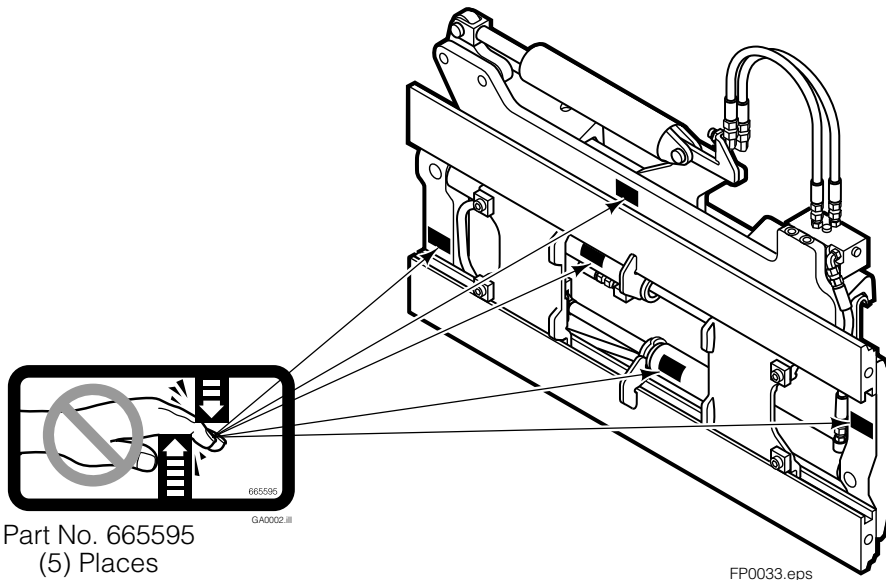

Safety Decals

FP0033.eps

Mounting Group Sideshifting

100F							
REF	QTY	PART NO.	DESCRIPTION	REF	QTY	PART NO.	DESCRIPTION
		209452●	Sideshifting Mounting-61" ■	9	2	204186	Lower Hook
1	1	209386	Frame-61" ■	10	4	766154	Capscrew, M16x2,0x40-8.8
2	1	209395	Anchor Bracket-61" ■	11	4	667225	Washer
3	2	601676	Fitting, 6-6	12	4	678990	Nut
4	2	209542	Key, M10x8x63	13	1	209309	Lug
5	2	678528	Clevis Pin	14	2	208350	Lower Bearing
6	2	672726	Hairpin Cotter	15	2	672018	Upper Bearing
◆7	1	676649	Cylinder Assembly	16	3	752907	Capscrew, M20x50 Lg-8.8
8	1	675550	Washer (orifice .085)				