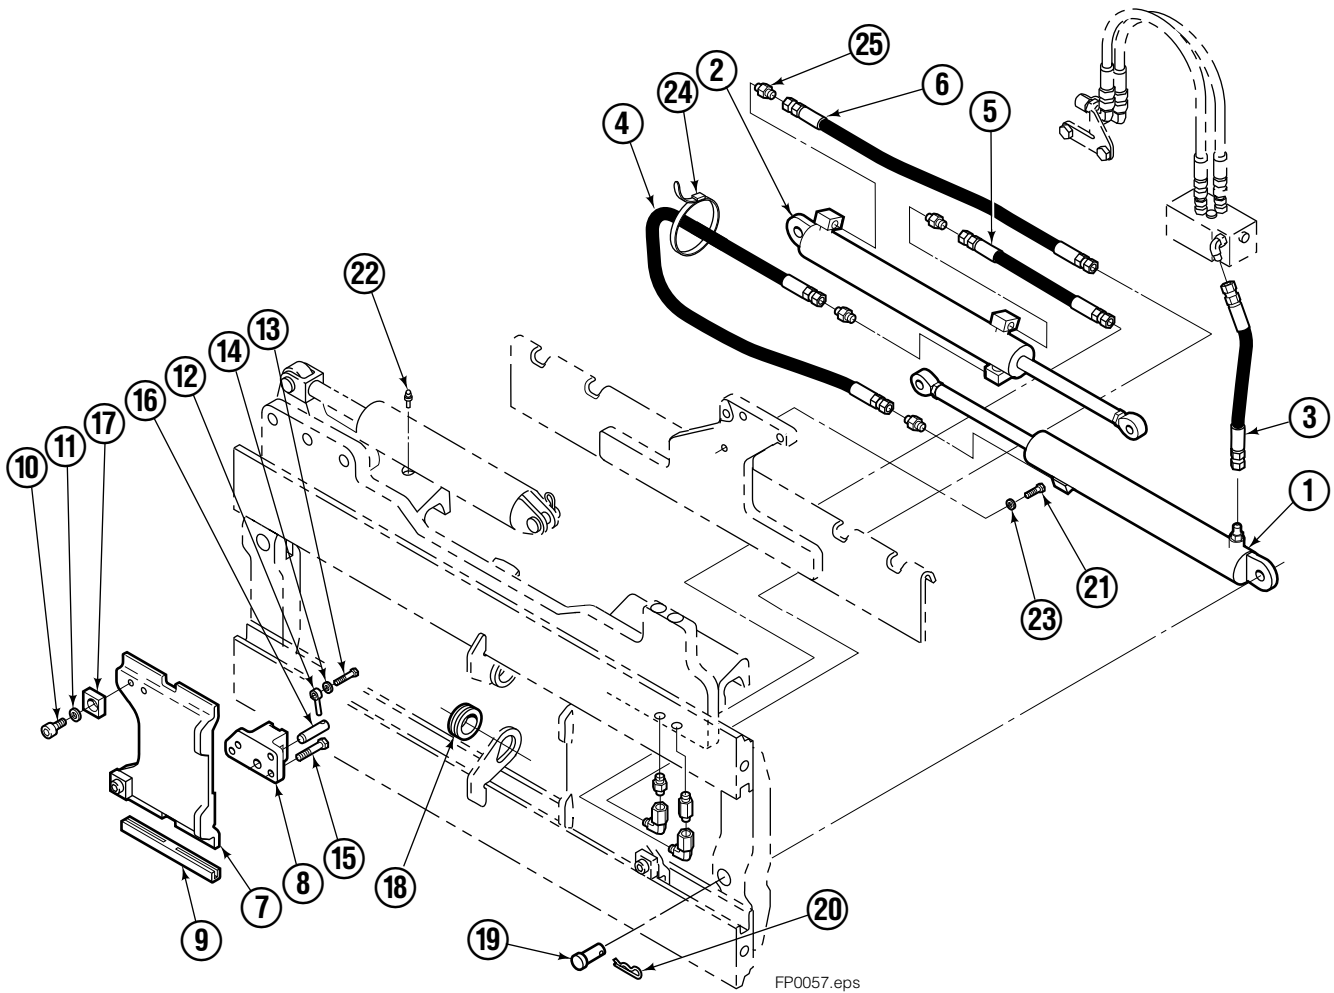

Safety Decals

FP0033.eps

Mounting Group Sideshifting

100F							
REF	QTY	PART NO.	DESCRIPTION	REF	QTY	PART NO.	DESCRIPTION
		209452●	Sideshifting Mounting-61" ■	9	2	204186	Lower Hook
1	1	209386	Frame-61" ■	10	4	766154	Capscrew, M16x2,0x40-8.8
2	1	209395	Anchor Bracket-61" ■	11	4	667225	Washer
3	2	601676	Fitting, 6-6	12	4	678990	Nut
4	2	209542	Key, M10x8x63	13	1	209309	Lug
5	2	678528	Clevis Pin	14	2	208350	Lower Bearing
6	2	672726	Hairpin Cotter	15	2	672018	Upper Bearing
◆7	1	676649	Cylinder Assembly	16	3	752907	Capscrew, M20x50 Lg-8.8
8	1	675550	Washer (orifice .085)				

- Carriage width.
- Includes items 2 through 16.
- ◆ See Cylinder page for parts breakdown.

Sideshift Cylinder

FP0029.ill

REF	QTY	PART NO.	DESCRIPTION
		676649	Cylinder Assembly
1	1	553717	Nut
■ 2	1	662456	Seal
3	1	553527	Piston
■ 4	1	636852	Wiper
■ 5	1	649817	Back-up Ring
6	1	675550	Washer (orifice .085)
7	1	676776	Shell
8	1	553530	Rod
■ 9	1	2789	O-Ring
■ 10	1	615132	Back-up Ring
11	1	553528	Retainer
12	1	553688	Retaining Ring
13	1	7211	Snap Ring
■ 14	1	662447	Seal
		553866	Service Kit

■ Included in Service Kit 553866.

Hydraulic/Fork Group

Reference:
BC-106
SK-6042

100F							
REF	QTY	PART NO.	DESCRIPTION	REF	QTY	PART NO.	DESCRIPTION
		●209466	Hydraulic Group ■	13	2	763169	Capscrew
		□209502	Fork Group	14	2	680217	Lockwasher
◆1	1	209488	Cylinder Assembly L. H. ■	15	8	681370	Capscrew
▼2	1	209495	Cylinder Assembly R. H. ■	16	2	209308	Pin
3	1	209516	Hose ■	17	4	209306	Block
4	1	209523	Hose ■	18	2	209305	Grommet
5	1	209528	Hose	19	2	661675	Clevis Pin
6	1	209531	Hose ■	20	2	672726	Hairpin Cotter
7	2	388333	Fork Carrier	21	1	763022	Capscrew
8	2	209280	Lug	22	2	7403	Grease Fitting
9	4	209303	Bearing	23	1	681238	Lockwasher
10	4	768838	Capscrew	24	1	200008	Cable Tie
11	4	678992	Lockwasher	25	5	604511	Fitting, 6-6
12	2	206923	Eyebolt				