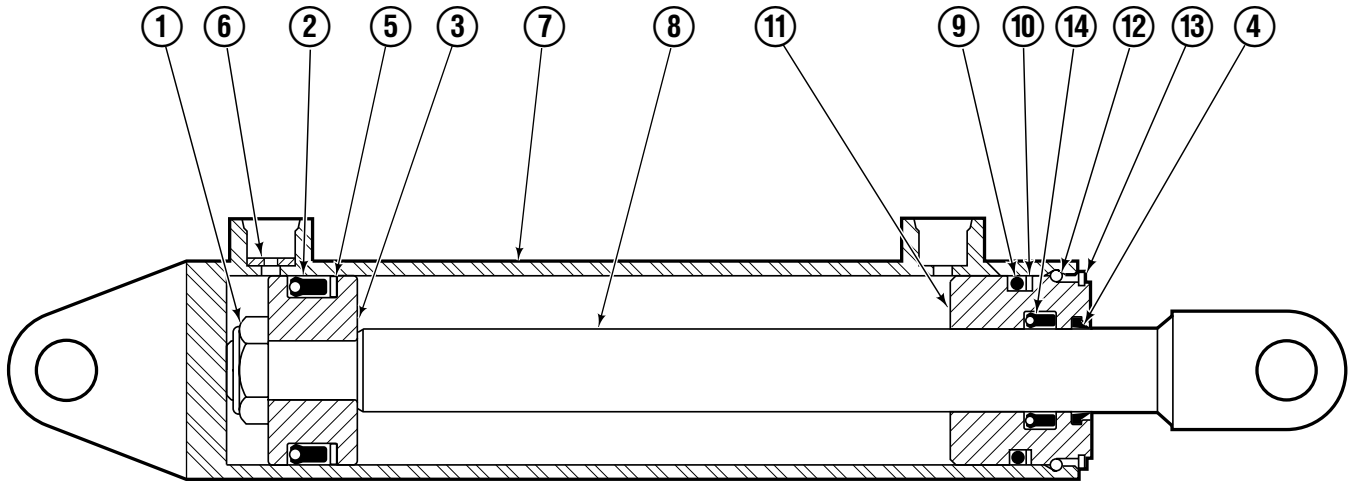

Safety Decals

FP0033.eps

Mounting Group Sideshifting

100F							
REF	QTY	PART NO.	DESCRIPTION	REF	QTY	PART NO.	DESCRIPTION
		209452●	Sideshifting Mounting-61" ■	9	2	204186	Lower Hook
1	1	209386	Frame-61" ■	10	4	766154	Capscrew, M16x2,0x40-8.8
2	1	209395	Anchor Bracket-61" ■	11	4	667225	Washer
3	2	601676	Fitting, 6-6	12	4	678990	Nut
4	2	209542	Key, M10x8x63	13	1	209309	Lug
5	2	678528	Clevis Pin	14	2	208350	Lower Bearing
6	2	672726	Hairpin Cotter	15	2	672018	Upper Bearing
◆7	1	676649	Cylinder Assembly	16	3	752907	Capscrew, M20x50 Lg-8.8
8	1	675550	Washer (orifice .085)				

- Carriage width.
- Includes items 2 through 16.
- ◆ See Cylinder page for parts breakdown.

Sideshift Cylinder

FP0029.ill

REF	QTY	PART NO.	DESCRIPTION
		676649	Cylinder Assembly
1	1	553717	Nut
■ 2	1	662456	Seal
3	1	553527	Piston
■ 4	1	636852	Wiper
■ 5	1	649817	Back-up Ring
6	1	675550	Washer (orifice .085)
7	1	676776	Shell
8	1	553530	Rod
■ 9	1	2789	O-Ring
■ 10	1	615132	Back-up Ring
11	1	553528	Retainer
12	1	553688	Retaining Ring
13	1	7211	Snap Ring
■ 14	1	662447	Seal
		553866	Service Kit