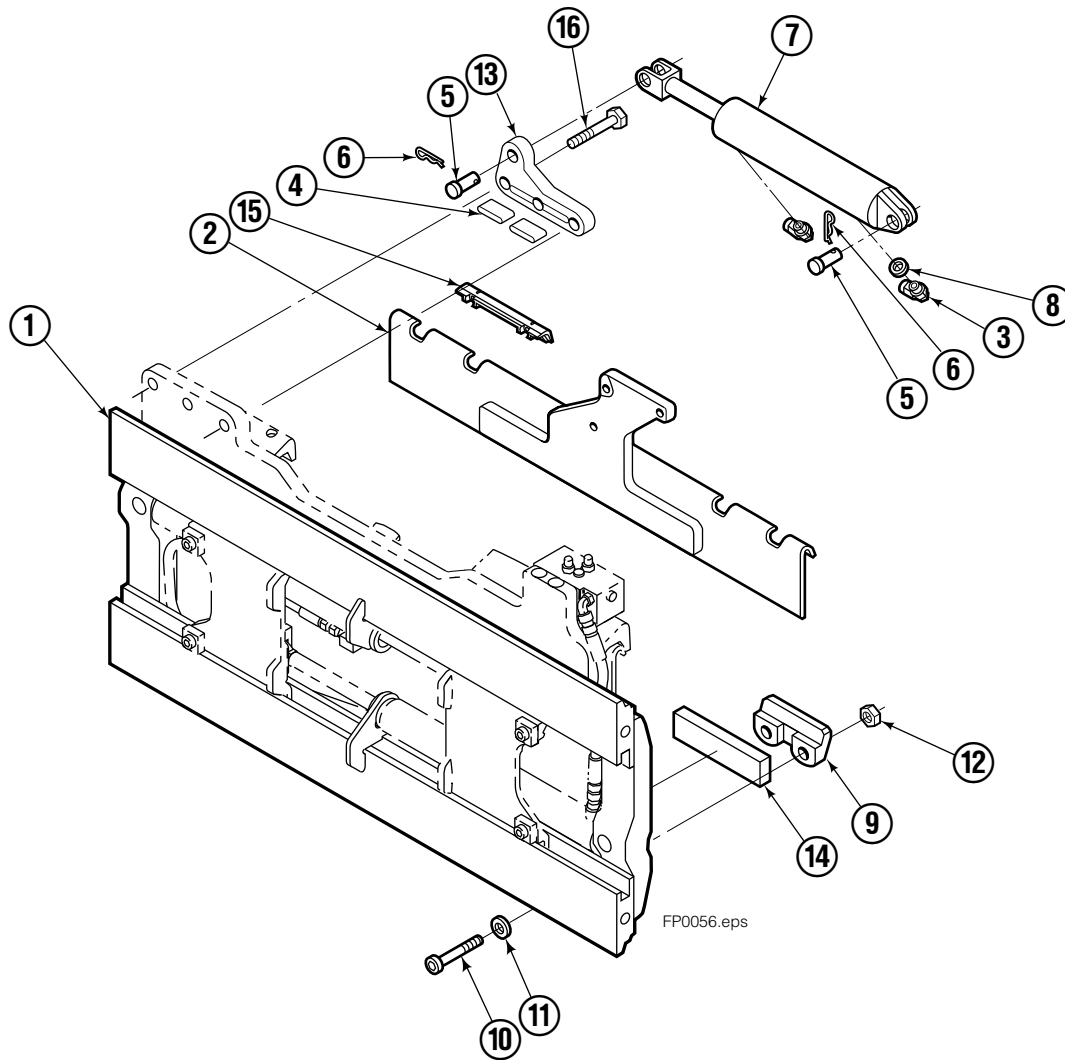

Safety Decals

FP0033.eps

Mounting Group Sideshifting

100F							
REF	QTY	PART NO.	DESCRIPTION	REF	QTY	PART NO.	DESCRIPTION
		209452●	Sideshifting Mounting-61" ■	9	2	204186	Lower Hook
1	1	209386	Frame-61" ■	10	4	766154	Capscrew, M16x2,0x40-8.8
2	1	209395	Anchor Bracket-61" ■	11	4	667225	Washer
3	2	601676	Fitting, 6-6	12	4	678990	Nut
4	2	209542	Key, M10x8x63	13	1	209309	Lug
5	2	678528	Clevis Pin	14	2	208350	Lower Bearing
6	2	672726	Hairpin Cotter	15	2	672018	Upper Bearing
◆7	1	676649	Cylinder Assembly	16	3	752907	Capscrew, M20x50 Lg-8.8
8	1	675550	Washer (orifice .085)				

- Carriage width.
- Includes items 2 through 16.
- ◆ See Cylinder page for parts breakdown.

Sideshift Cylinder

FP0029.ill

REF	QTY	PART NO.	DESCRIPTION
		676649	Cylinder Assembly
1	1	553717	Nut
■ 2	1	662456	Seal
3	1	553527	Piston
■ 4	1	636852	Wiper
■ 5	1	649817	Back-up Ring
6	1	675550	Washer (orifice .085)
7	1	676776	Shell
8	1	553530	Rod
■ 9	1	2789	O-Ring
■ 10	1	615132	Back-up Ring
11	1	553528	Retainer
12	1	553688	Retaining Ring
13	1	7211	Snap Ring
■ 14	1	662447	Seal
		553866	Service Kit

■ Included in Service Kit 553866.

Hydraulic/Fork Group

Reference:
BC-106
SK-6042

100F							
REF	QTY	PART NO.	DESCRIPTION	REF	QTY	PART NO.	DESCRIPTION
		●209466	Hydraulic Group ■	13	2	763169	Capscrew
		□209502	Fork Group	14	2	680217	Lockwasher
◆1	1	209488	Cylinder Assembly L. H. ■	15	8	681370	Capscrew
▼2	1	209495	Cylinder Assembly R. H. ■	16	2	209308	Pin
3	1	209516	Hose ■	17	4	209306	Block
4	1	209523	Hose ■	18	2	209305	Grommet
5	1	209528	Hose	19	2	661675	Clevis Pin
6	1	209531	Hose ■	20	2	672726	Hairpin Cotter
7	2	388333	Fork Carrier	21	1	763022	Capscrew
8	2	209280	Lug	22	2	7403	Grease Fitting
9	4	209303	Bearing	23	1	681238	Lockwasher
10	4	768838	Capscrew	24	1	200008	Cable Tie
11	4	678992	Lockwasher	25	5	604511	Fitting, 6-6
12	2	206923	Eyebolt				