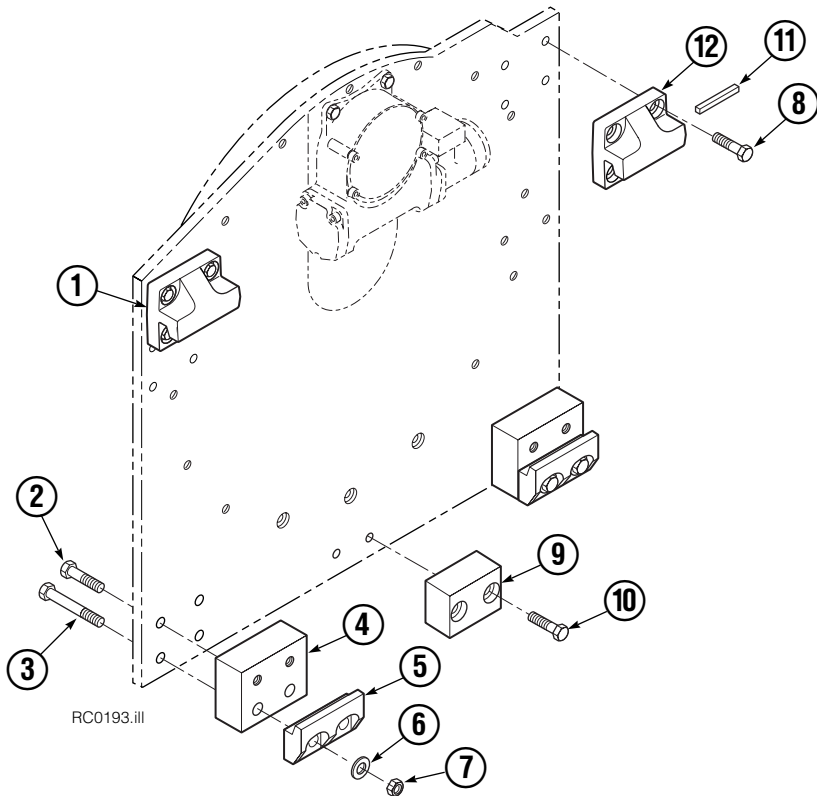

Bolt-On Mounting Group

Class II, 0°			
REF	QTY	PART NO.	DESCRIPTION
		680630	Mounting Group
1	1	670523	Upper Hook – LH
2	4	3709	Capscrew, 5/8 NC x 1.50
3	4	674261	Capscrew, 5/8 NC x 3.75
4	2	676037	Spacer
5	2	675968	Lower Hook
6	4	667225	Washer
7	4	676281	Nut, 5/8 in. ID
8	8	667765	Capscrew, 5/8 NC x 1.50
9	1	680683	Center Spacer
10	2	677828	Capscrew, 1/2 NC x 1.00
11	1	669344	Stop Kit
12	1	670524	Upper Hook – RH