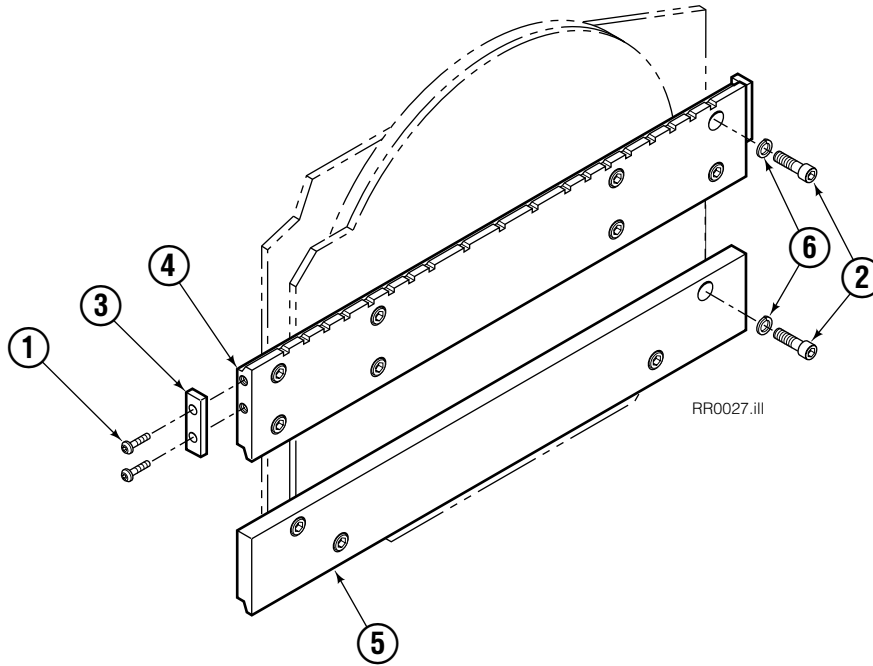

Fork Bar Group

55D			
REF	QTY	PART NO.	DESCRIPTION
		206775	Fork Bar Group
1	4	4880	Capscrew, 1/2 NC x 1.0 GR8
2	12	607102	Capscrew, 3/4 NC x 1.25 GR8
3	2	624394	Keeper
4	1	625497	Upper Bar
5	1	625498	Lower Bar
6	12	6448	Lockwasher, 3/4 ID