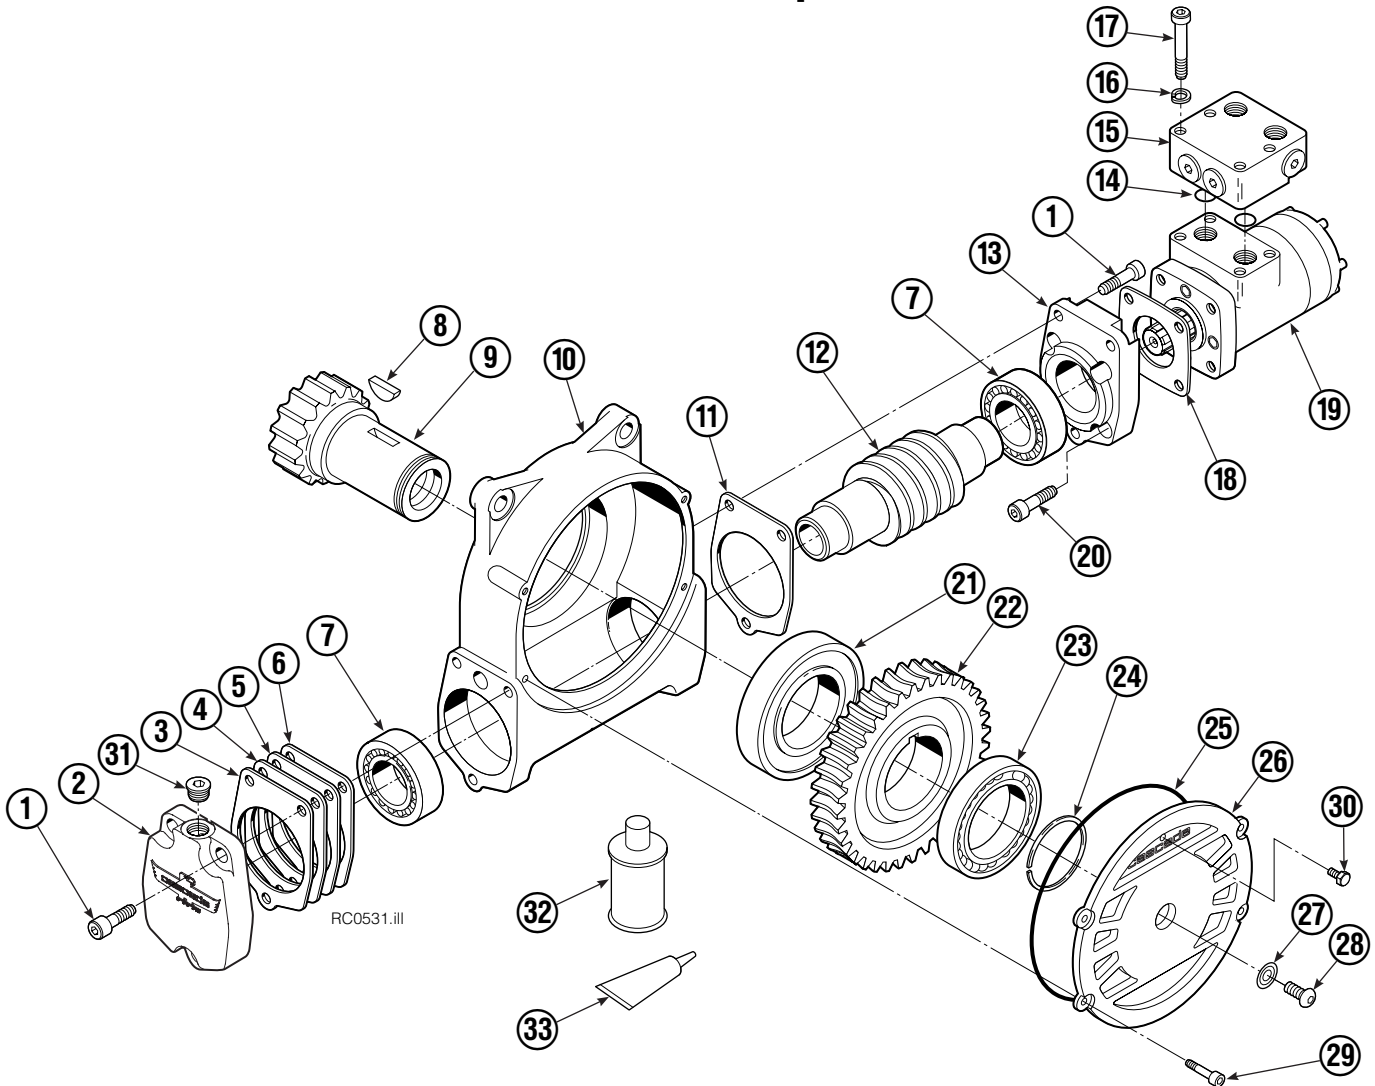

Drive Group

REF	QTY	PART NO.	DESCRIPTION	REF	QTY	PART NO.	DESCRIPTION
		670505	Drive Group with Motor	19	1	206392	Drive Motor ▲
1	6	769570	Capscrew, M12 x 25	20	4	4468	Capscrew, 3/8 NC x .75 GR8
2	1	211774	Cover	21	1	670580	Bearing
3	●	674513	Shim – .005 in. (blue)	22	1	676448	Worm Gear
4	●	670574	Shim – .010 in. (brown)	23	1	670581	Bearing
5	●	671757	Shim – .015 in. (pink)	24	1	7214	Snap Ring
6	●	671758	Shim – .020 in. (yellow)	25	1	643423	Gasket
7	1	670579	Bearing	26	1	215126	Cover
8	1	670582	Key	27	1	603680	Seal
9	1	670506	Pinion	28	1	783608	Capscrew, M12 x 16
10	1	211773	Housing	29	4	200882	Capscrew, M8 x 20
11	1	686465	Gasket	30	1	644010	Relief Fitting
12	1	676447	Worm	31	1	211251	Cap
13	1	670570	Adapter	32	1	656300	Gear Box Lube – 48 oz.
14	2	2705	O-Ring	33	1	668184	Sealant
15	1	670549	Check Valve			670578	Shim Service Kit (items 3-6, 11, 33)
16	4	6444	Lockwasher, 5/16			675637	Shim Service Kit (items 21, 33)
17	4	607059	Capscrew, 5/16 NC			675638	Shim Service Kit (items 3-7)
18	1	670575	Gasket			206394	Motor Kit (items 11,14,18,19,20,33)

● Quantity as required.

▲ See Drive Motor page for parts breakdown.

Reference: Common Parts Group 670564, SK-4690.