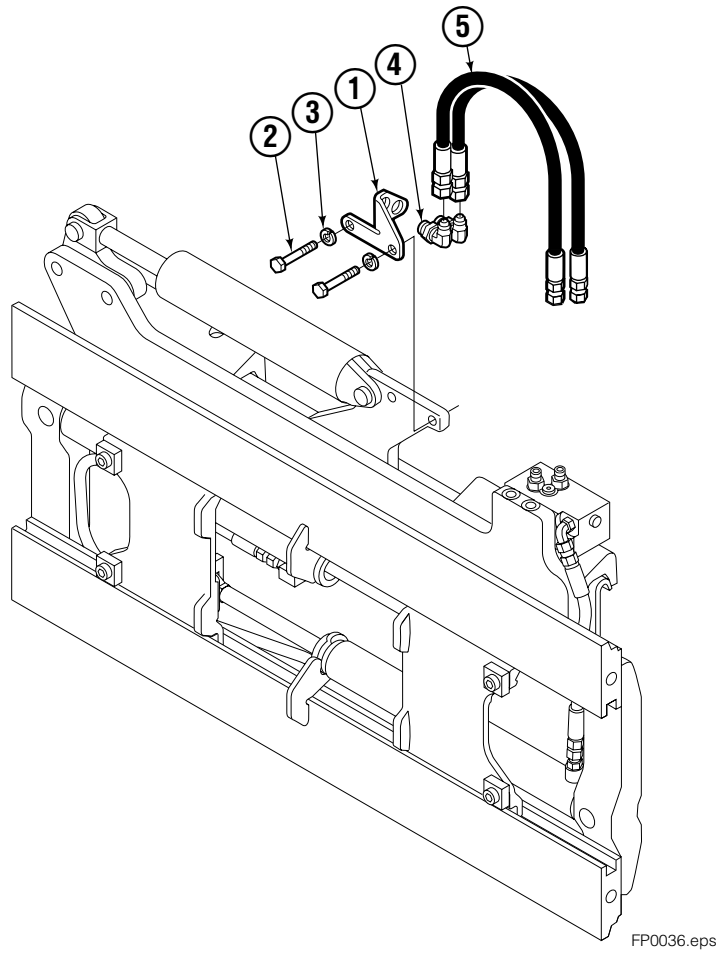

■ Carriage width.

● Included in Service Kit 564453.

Reference: S-6142.

Right Hand Cylinder

100F			
REF	QTY	PART NO.	DESCRIPTION
		209494	Cylinder Assembly-49"■
1	1	564501	Shell-49"■
2	1	564494	Rod-49"■
3	1	564451	Retainer
4	1	562056	Piston
5	1	564452	Rod End
6	1	5720	Nut
7	1	564408	● Rod Wiper
8	1	564406	● Rod Seal
9	1	562127	● O-Ring
10	1	563388	● Back-up Ring
11	1	563278	● O-Ring
12	1	564141	● Piston Seal
13	1	678019	Piston Nut
14	1	562942	Retaining Ring
15	1	562951	Snap Ring
16	1	---	Spacer
		564453	Service Kit

■ Carriage width.

● Included in Service Kit 564453.

Reference S-6143.

Flow Divider Group

FP0035.iii

120F			
REF	QTY	PART NO.	DESCRIPTION
		209504	Flow Divider Group
1	1	209310	Valve ■
2	1	209311	Valve Body
3	1	201527	Cartridge-Combiner
4	2	663694	Fitting, 3
5	2	604511	Fitting, 6-6
6	1	601676	Fitting, 6-6
7	1	679992	Service Kit
8	3	685105	Capscrew
9	3	678993	Lockwasher
10	2	207300	O-Ring
11	1	604511	Fitting, 6-6
12	2	2680	Fitting, 6-6
13	2	604510	Fitting, 6
14	1	605743	Fitting, 6-6

■ Includes items 1 through 7.

Standard Installation Group

120F			
REF	QTY	PART NO.	DESCRIPTION
		209506	Installation Group
1	1	207314	Bracket
2	2	762899	Capscrew, M10X20-8.8
3	2	681238	Lockwasher
4	2	2453	Fitting, 8-8
5	2	207425	Hose

Backrest

REF	QTY	PART NO.	DESCRIPTION
1	1	6103744	Backrest-49 x 48 in. ■
2	8	684586	Lockwasher
3	8	200173	Capscrew

■ Width by Height.

Reference: S-28095, Common Parts 6103743.

Do you have questions you need answered right now? Call your nearest Cascade Parts Department. Visit us online at www.cascorp.com