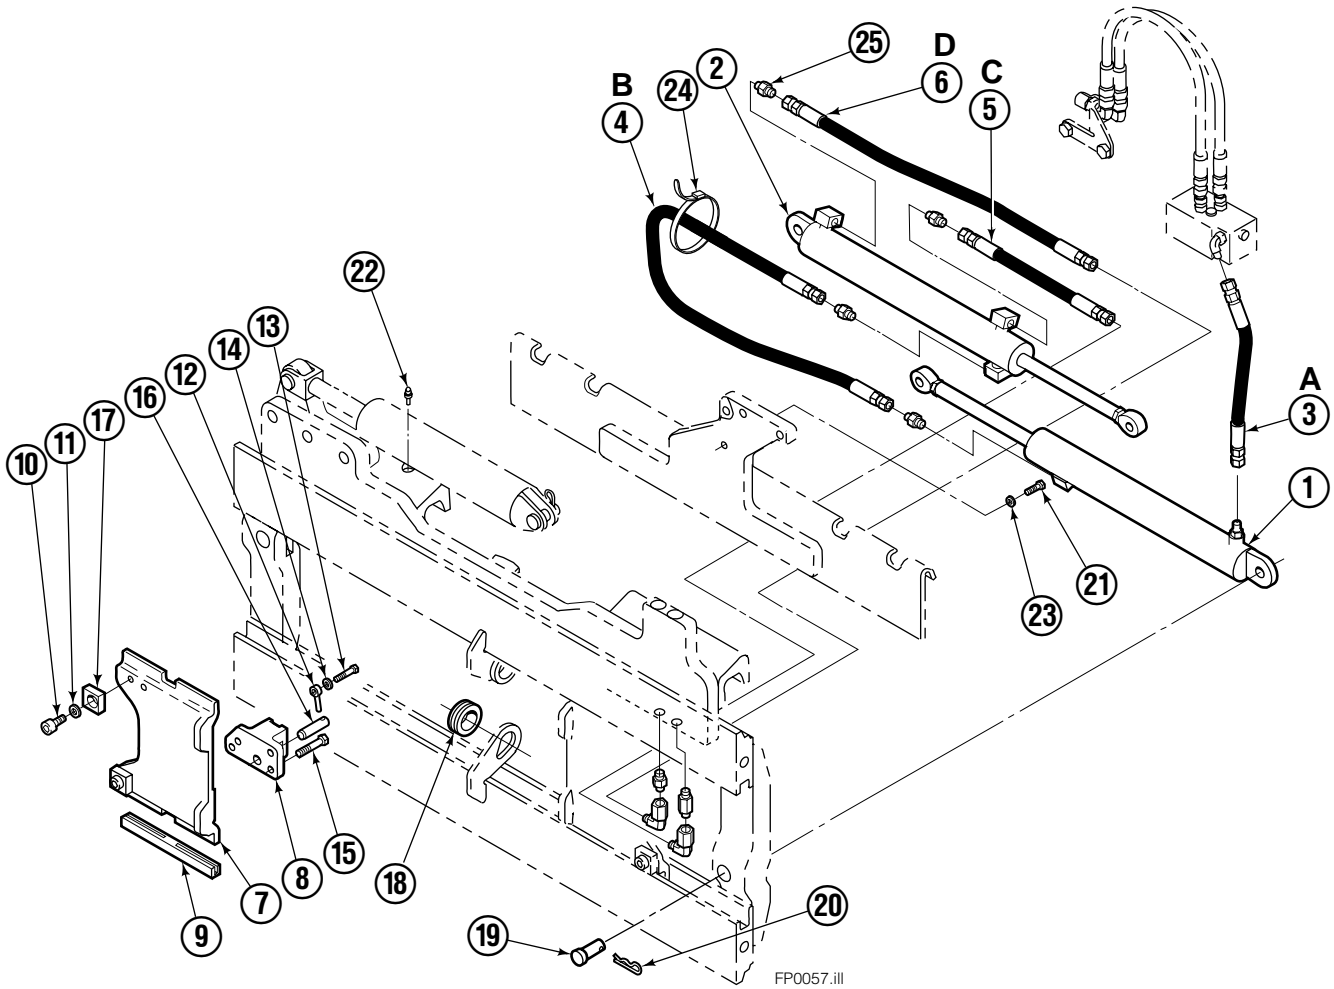

Safety Decals

Mounting Group Sideshifting

Reference:
BC-106
SK-6042
2S-4096

120F

REF	QTY	PART NO.	DESCRIPTION	REF	QTY	PART NO.	DESCRIPTION
		8485-11	Sideshifting Mounting-49" ■ ●	9	2	6004779	Lower Hook
1	1	6106413	Frame-49" ■	10	4	752903	Capscrew, M16x45
2	1	8484-1	Anchor Bracket-49" ■	11	4	667225	Washer
3	2	601676	Fitting, 6-6	12	4	678990	Nut, M16
4	2	209542	Key	13	1	209309	Lug
5	2	678528	Clevis Pin	14	2	208350	Lower Bearing
6	2	672726	Hairpin Cotter	15	2	672018	Upper Bearing
7	1	676649	Cylinder Assembly ◆	16	3	752907	Capscrew, M20x50 Lg-8.8
8	1	675550	Washer (orifice .085)				

- Carriage width.
- Includes items 2 through 17.
- ◆ See Cylinder page for parts breakdown.

Sideshift Cylinder

FP0029.ill

REF	QTY	PART NO.	DESCRIPTION
		676649	Cylinder Assembly
1	1	553717	Nut
2	1	662456	■ Seal
3	1	553527	Piston
4	1	636852	■ Wiper
5	1	649817	■ Back-up Ring
6	1	675550	Washer (orifice .085)
7	1	676776	Shell
8	1	553530	Rod
9	1	2789	■ O-Ring
10	1	615132	■ Back-up Ring
11	1	553528	Retainer
12	1	553688	Retaining Ring
13	1	7211	Snap Ring
14	1	662447	■ Seal
		553866	Service Kit

■ Included in Service Kit 553866.

Hydraulic/Fork Group

120F

REF	QTY	PART NO.	DESCRIPTION	REF	QTY	PART NO.	DESCRIPTION
	●	379209	Hydraulic Group-49" ■	13	2	763169	Capscrew
	□	6103938	Fork Group	14	2	680217	Lockwasher
1	1	209487	Cylinder Assembly - L. H. ◆	15	8	684594	Capscrew
2	1	209494	Cylinder Assembly - R. H. ▼	16	2	209308	Pin
3	1	204224	Hose	17	4	209306	Block
4	1	209522	Hose	18	2	209305	Grommet
5	1	209528	Hose	19	2	661675	Clevis Pin
6	1	209530	Hose	20	2	672726	Hairpin Cotter
7	2	6103658	Fork Carrier	21	1	200788	Capscrew
8	2	209280	Lug	22	2	7403	Grease Fitting
9	4	209303	Bearing	23	1	681238	Lockwasher
10	4	768838	Capscrew	24	1	200008	Cable Tie
11	4	678992	Lockwasher	25	5	604511	Fitting, 6-6
12	2	206923	Eyebolt				