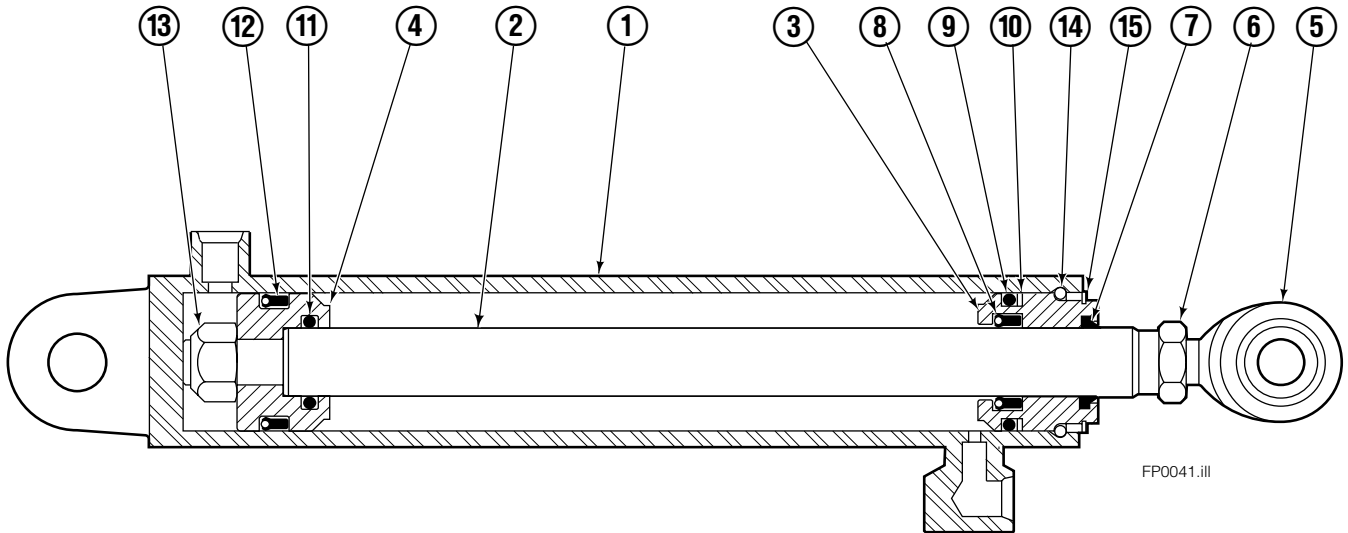

■ Carriage width.

◆ See L.H. Cylinder page for parts breakdown.

▼ See R.H. Cylinder for parts breakdown.

● Includes items 1 through 6.

□ Includes items 7 through 25.

Left Hand Cylinder

100F			
REF	QTY	PART NO.	DESCRIPTION
		209487	Cylinder Assembly - 49" ■
1	1	564487	Shell - 49" ■
2	1	564494	Rod - 49" ■
3	1	564451	Retainer
4	1	562056	Piston
5	1	564452	Rod End
6	1	5720	Nut
7	1	564408	● Rod Wiper
8	1	564406	● Rod Seal
9	1	562127	● O-Ring
10	1	563388	● Back-up Ring
11	1	563278	● O-Ring
12	1	564141	● Piston Seal
13	1	678019	Piston Nut
14	1	562942	Retaining Ring
15	1	562951	Snap Ring
16	1	---	Spacer
		564453	Service Kit

■ Carriage width.

● Included in Service Kit 564453.

Reference: S-6142.

Right Hand Cylinder

100F			
REF	QTY	PART NO.	DESCRIPTION
		209494	Cylinder Assembly-49"■
1	1	564501	Shell-49"■
2	1	564494	Rod-49"■
3	1	564451	Retainer
4	1	562056	Piston
5	1	564452	Rod End
6	1	5720	Nut
7	1	564408	● Rod Wiper
8	1	564406	● Rod Seal
9	1	562127	● O-Ring
10	1	563388	● Back-up Ring
11	1	563278	● O-Ring
12	1	564141	● Piston Seal
13	1	678019	Piston Nut
14	1	562942	Retaining Ring
15	1	562951	Snap Ring
16	1	---	Spacer
		564453	Service Kit