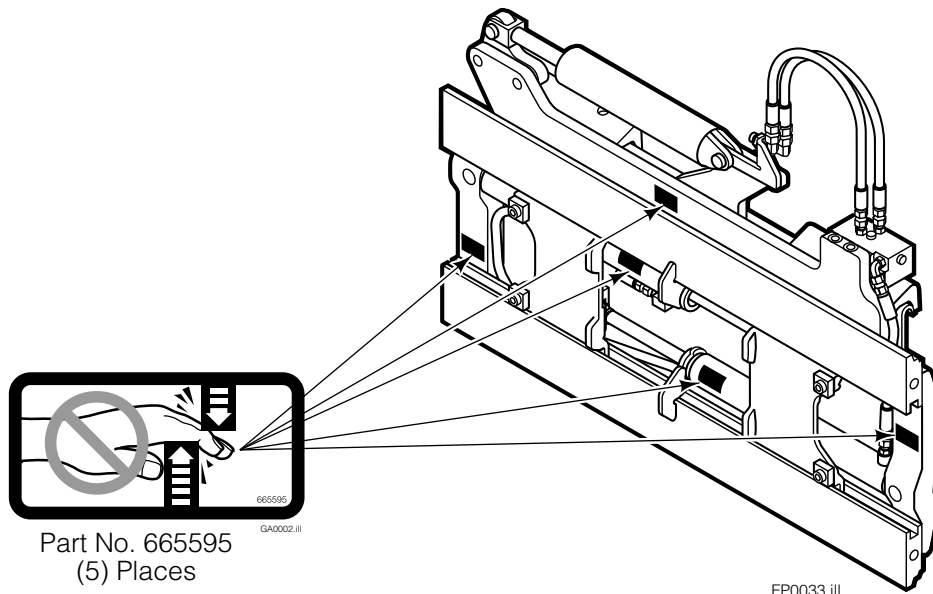

Safety Decals

Mounting Group Sideshifting

Reference:
BC-106
SK-6042
2S-4096

120F

REF	QTY	PART NO.	DESCRIPTION	REF	QTY	PART NO.	DESCRIPTION
		8485-11	Sideshifting Mounting-49" ■ ●	9	2	6004779	Lower Hook
1	1	6106413	Frame-49" ■	10	4	752903	Capscrew, M16x45
2	1	8484-1	Anchor Bracket-49" ■	11	4	667225	Washer
3	2	601676	Fitting, 6-6	12	4	678990	Nut, M16
4	2	209542	Key	13	1	209309	Lug
5	2	678528	Clevis Pin	14	2	208350	Lower Bearing
6	2	672726	Hairpin Cotter	15	2	672018	Upper Bearing
7	1	676649	Cylinder Assembly ◆	16	3	752907	Capscrew, M20x50 Lg-8.8
8	1	675550	Washer (orifice .085)				