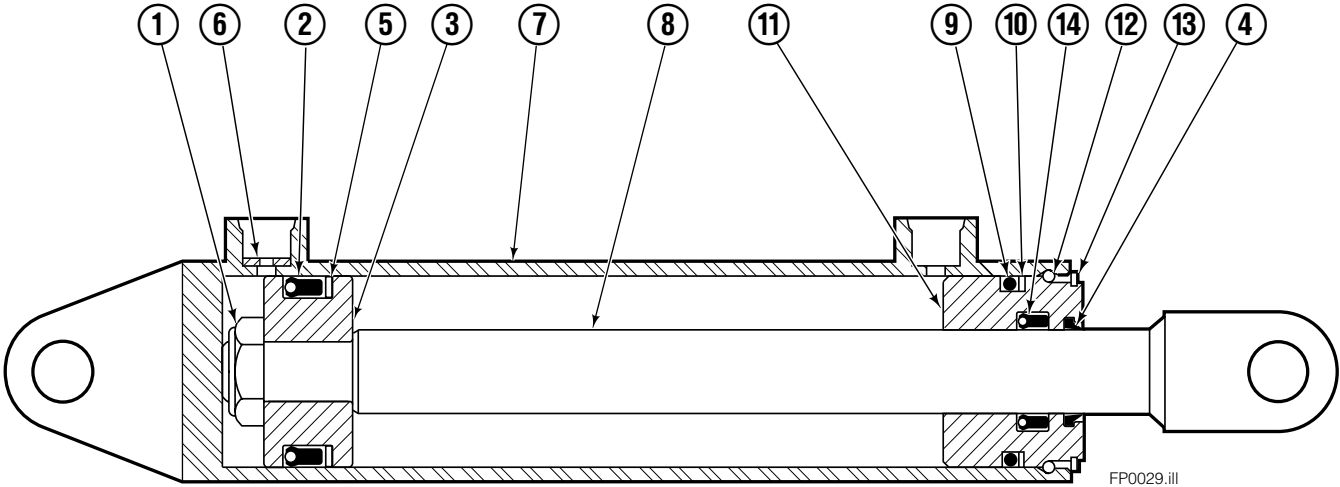

Safety Decals

Mounting Group Sideshifting

Reference:
BC-106
SK-6042
2S-4096

120F

REF	QTY	PART NO.	DESCRIPTION	REF	QTY	PART NO.	DESCRIPTION
		8485-11	Sideshifting Mounting-49" ■ ●	9	2	6004779	Lower Hook
1	1	6106413	Frame-49" ■	10	4	752903	Capscrew, M16x45
2	1	8484-1	Anchor Bracket-49" ■	11	4	667225	Washer
3	2	601676	Fitting, 6-6	12	4	678990	Nut, M16
4	2	209542	Key	13	1	209309	Lug
5	2	678528	Clevis Pin	14	2	208350	Lower Bearing
6	2	672726	Hairpin Cotter	15	2	672018	Upper Bearing
7	1	676649	Cylinder Assembly ◆	16	3	752907	Capscrew, M20x50 Lg-8.8
8	1	675550	Washer (orifice .085)				

- Carriage width.
- Includes items 2 through 17.
- ◆ See Cylinder page for parts breakdown.

Sideshift Cylinder

FP0029.ill

REF	QTY	PART NO.	DESCRIPTION
		676649	Cylinder Assembly
1	1	553717	Nut
2	1	662456	■ Seal
3	1	553527	Piston
4	1	636852	■ Wiper
5	1	649817	■ Back-up Ring
6	1	675550	Washer (orifice .085)
7	1	676776	Shell
8	1	553530	Rod
9	1	2789	■ O-Ring
10	1	615132	■ Back-up Ring
11	1	553528	Retainer
12	1	553688	Retaining Ring
13	1	7211	Snap Ring
14	1	662447	■ Seal
		553866	Service Kit