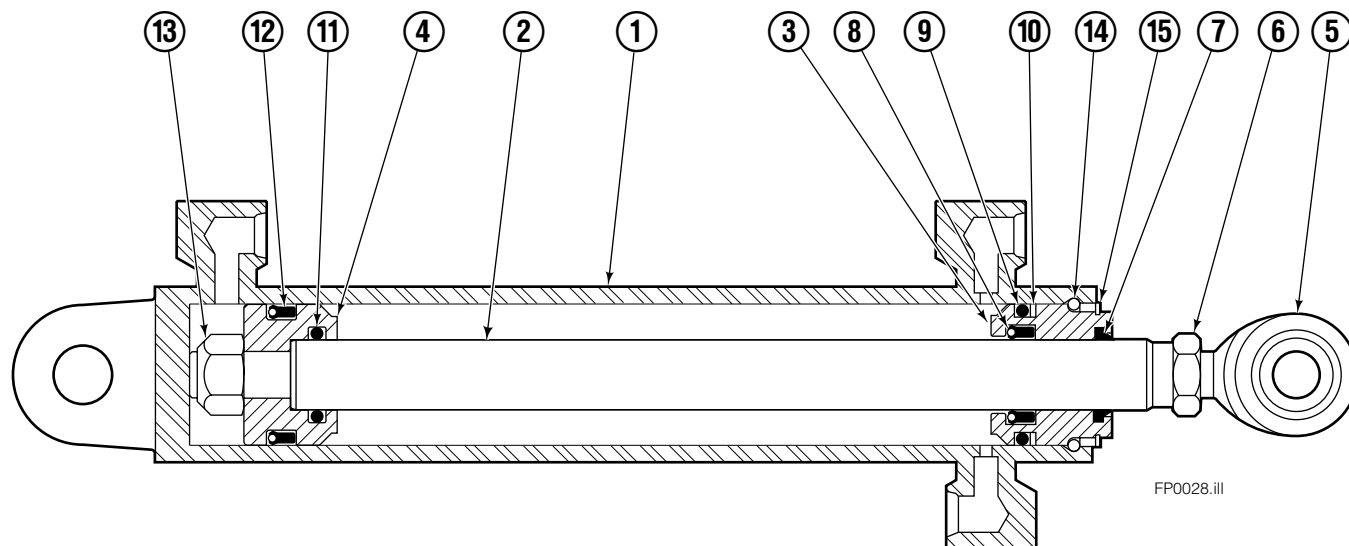

■ Carriage width.

◆ See L.H. Cylinder page for parts breakdown.

▼ See R.H. Cylinder for parts breakdown.

● Includes items 1 through 6.

□ Includes items 7 through 25.

Left Hand Cylinder

100F			
REF	QTY	PART NO.	DESCRIPTION
		209487	Cylinder Assembly - 49" ■
1	1	564487	Shell - 49" ■
2	1	564494	Rod - 49" ■
3	1	564451	Retainer
4	1	562056	Piston
5	1	564452	Rod End
6	1	5720	Nut
7	1	564408	● Rod Wiper
8	1	564406	● Rod Seal
9	1	562127	● O-Ring
10	1	563388	● Back-up Ring
11	1	563278	● O-Ring
12	1	564141	● Piston Seal
13	1	678019	Piston Nut
14	1	562942	Retaining Ring
15	1	562951	Snap Ring
16	1	---	Spacer
		564453	Service Kit

■ Carriage width.

● Included in Service Kit 564453.

Reference: S-6142.

Right Hand Cylinder

100F			
REF	QTY	PART NO.	DESCRIPTION
		209494	Cylinder Assembly-49"■
1	1	564501	Shell-49"■
2	1	564494	Rod-49"■
3	1	564451	Retainer
4	1	562056	Piston
5	1	564452	Rod End
6	1	5720	Nut
7	1	564408	● Rod Wiper
8	1	564406	● Rod Seal
9	1	562127	● O-Ring
10	1	563388	● Back-up Ring
11	1	563278	● O-Ring
12	1	564141	● Piston Seal
13	1	678019	Piston Nut
14	1	562942	Retaining Ring
15	1	562951	Snap Ring
16	1	---	Spacer
		564453	Service Kit