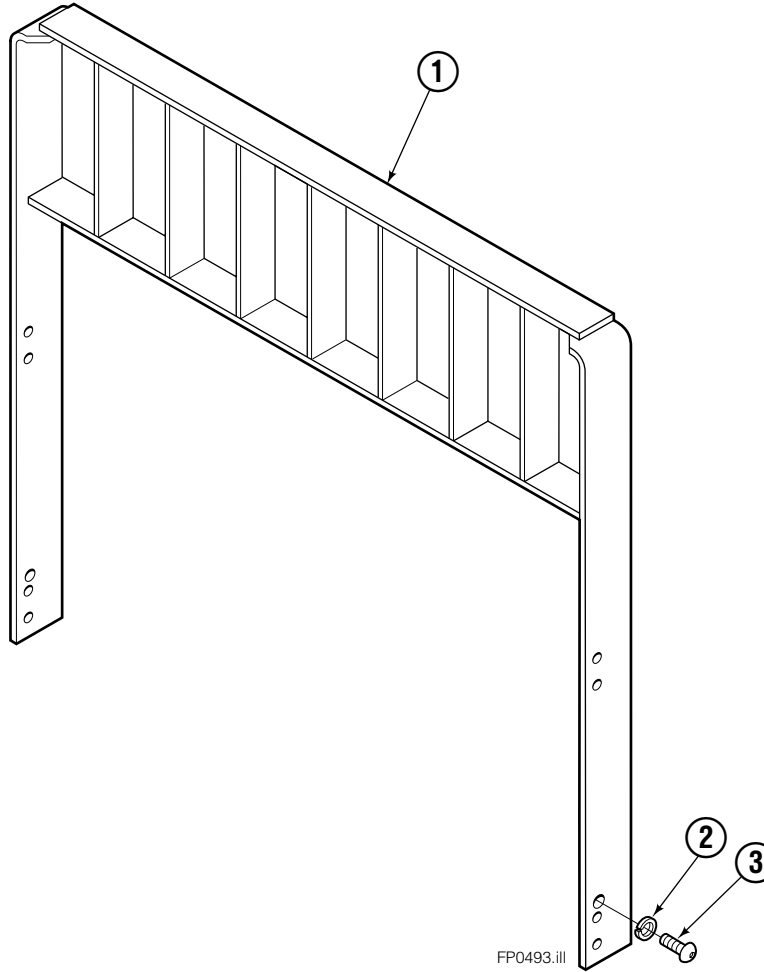

■ Carriage width.

● Included in Service Kit 564453.

Reference S-6143.

Flow Divider Group

FP0035.iii

120F			
REF	QTY	PART NO.	DESCRIPTION
		209504	Flow Divider Group
1	1	209310	Valve ■
2	1	209311	Valve Body
3	1	201527	Cartridge-Combiner
4	2	663694	Fitting, 3
5	2	604511	Fitting, 6-6
6	1	601676	Fitting, 6-6
7	1	679992	Service Kit
8	3	685105	Capscrew
9	3	678993	Lockwasher
10	2	207300	O-Ring
11	1	604511	Fitting, 6-6
12	2	2680	Fitting, 6-6
13	2	604510	Fitting, 6
14	1	605743	Fitting, 6-6

Backrest

REF	QTY	PART NO.	DESCRIPTION
1	1	6103744	Backrest-49 x 48 in. ■
2	8	684586	Lockwasher
3	8	200173	Capscrew

■ Width by Height.

Reference: S-28095, Common Parts 6103743.

Do you have questions you need answered right now? Call your nearest Cascade Parts Department. Visit us online at www.cascorp.com