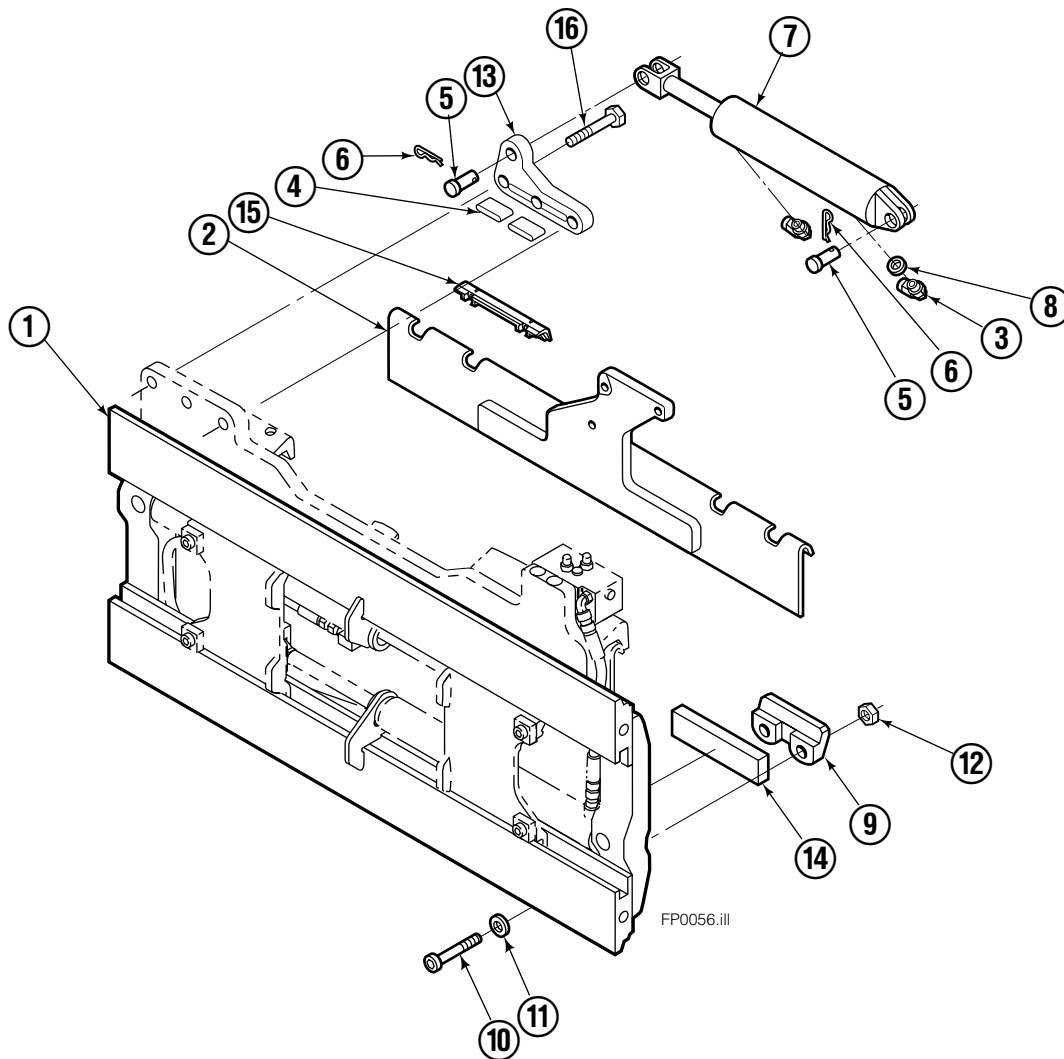

Safety Decals

Mounting Group Sideshifting

Reference:
BC-106
SK-6042
2S-4096

120F

REF	QTY	PART NO.	DESCRIPTION	REF	QTY	PART NO.	DESCRIPTION
		8485-11	Sideshifting Mounting-49" ■ ●	9	2	6004779	Lower Hook
1	1	6106413	Frame-49" ■	10	4	752903	Capscrew, M16x45
2	1	8484-1	Anchor Bracket-49" ■	11	4	667225	Washer
3	2	601676	Fitting, 6-6	12	4	678990	Nut, M16
4	2	209542	Key	13	1	209309	Lug
5	2	678528	Clevis Pin	14	2	208350	Lower Bearing
6	2	672726	Hairpin Cotter	15	2	672018	Upper Bearing
7	1	676649	Cylinder Assembly ◆	16	3	752907	Capscrew, M20x50 Lg-8.8
8	1	675550	Washer (orifice .085)				

- Carriage width.
- Includes items 2 through 17.
- ◆ See Cylinder page for parts breakdown.

Sideshift Cylinder

FP0029.ill

REF	QTY	PART NO.	DESCRIPTION
		676649	Cylinder Assembly
1	1	553717	Nut
2	1	662456	■ Seal
3	1	553527	Piston
4	1	636852	■ Wiper
5	1	649817	■ Back-up Ring
6	1	675550	Washer (orifice .085)
7	1	676776	Shell
8	1	553530	Rod
9	1	2789	■ O-Ring
10	1	615132	■ Back-up Ring
11	1	553528	Retainer
12	1	553688	Retaining Ring
13	1	7211	Snap Ring
14	1	662447	■ Seal
		553866	Service Kit

■ Included in Service Kit 553866.

Hydraulic/Fork Group

120F

REF	QTY	PART NO.	DESCRIPTION	REF	QTY	PART NO.	DESCRIPTION
	●	379209	Hydraulic Group-49" ■	13	2	763169	Capscrew
	□	6103938	Fork Group	14	2	680217	Lockwasher
1	1	209487	Cylinder Assembly - L. H. ◆	15	8	684594	Capscrew
2	1	209494	Cylinder Assembly - R. H. ▼	16	2	209308	Pin
3	1	204224	Hose	17	4	209306	Block
4	1	209522	Hose	18	2	209305	Grommet
5	1	209528	Hose	19	2	661675	Clevis Pin
6	1	209530	Hose	20	2	672726	Hairpin Cotter
7	2	6103658	Fork Carrier	21	1	200788	Capscrew
8	2	209280	Lug	22	2	7403	Grease Fitting
9	4	209303	Bearing	23	1	681238	Lockwasher
10	4	768838	Capscrew	24	1	200008	Cable Tie
11	4	678992	Lockwasher	25	5	604511	Fitting, 6-6
12	2	206923	Eyebolt				