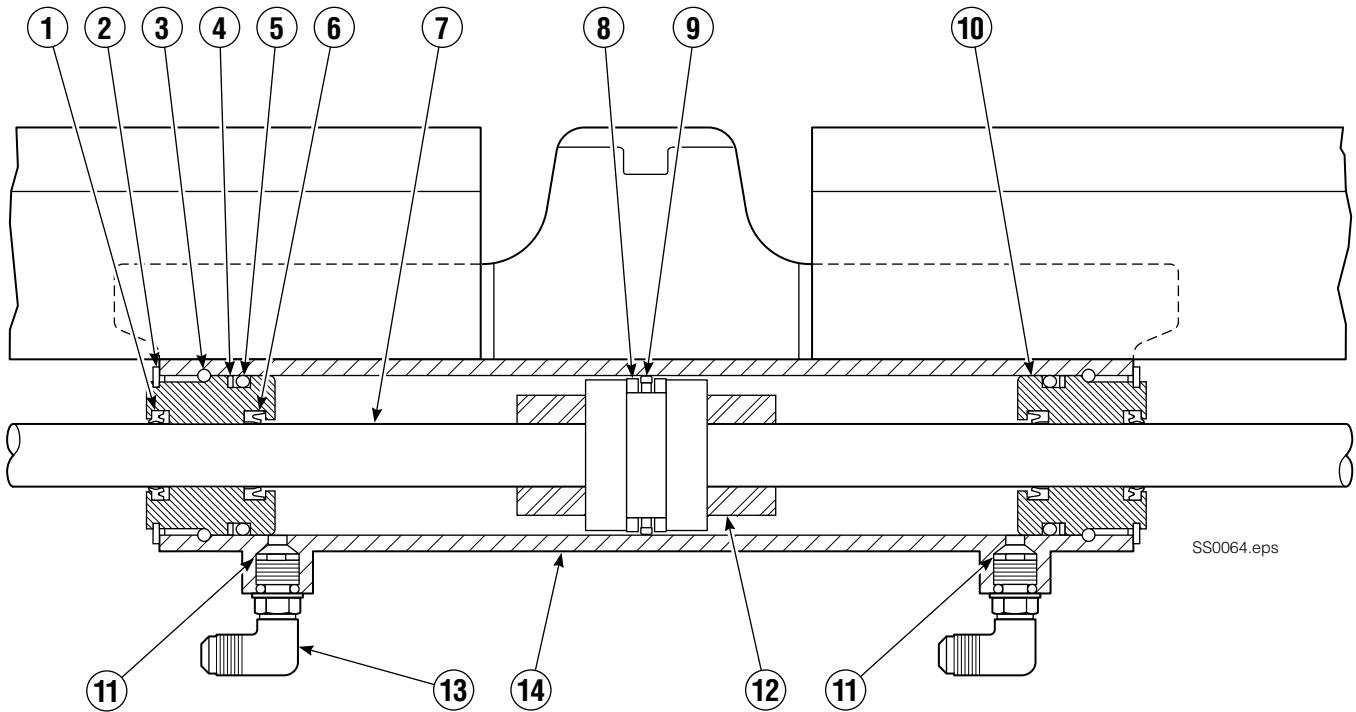

Cylinder

SS0064.eps