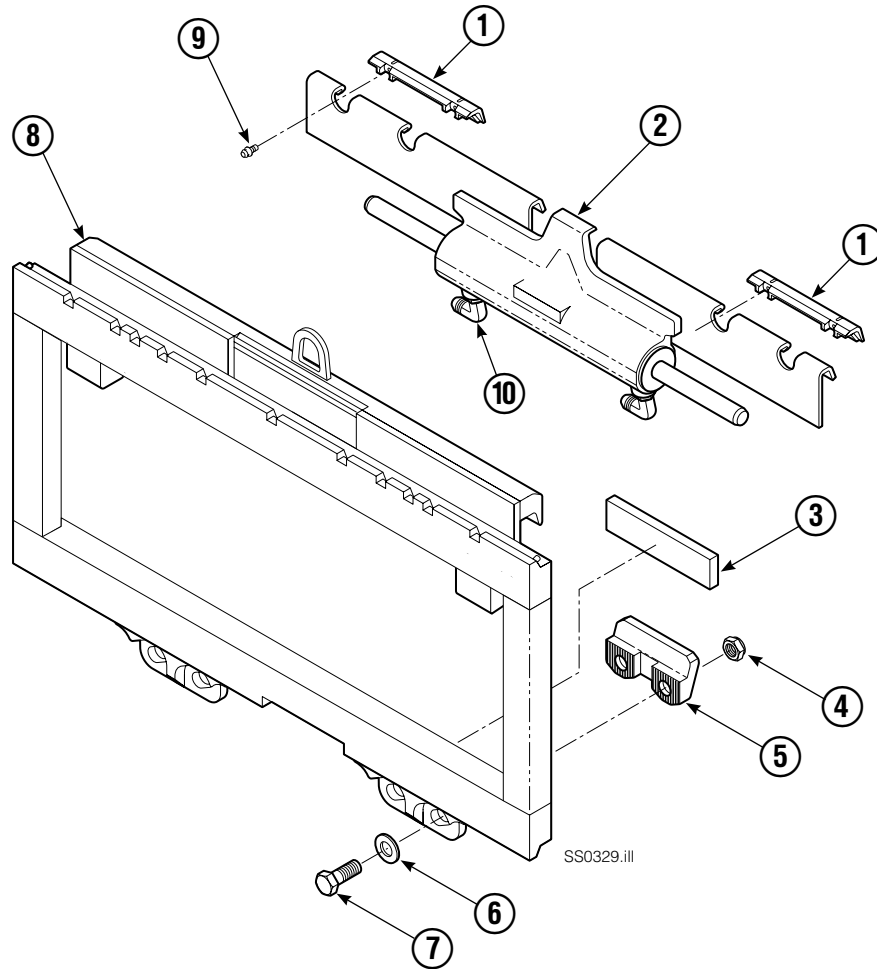

Internet: www.cascorp.com

Publications

GA0006 eps

| 100E Sideshifter | |
|------------------|-----------------------------|
| PART NO. | DESCRIPTION |
| | Parts Manual |
| 205849 | Service Manual |
| 205124 | Operator Guide |
| 205125 | Installation Instruction |
| 679929 | Tool Catalog |
| 673964 | Literature Index Order Form |

Sideshifter Assembly

| 100E | | | |
|------|-----|----------|-----------------------------|
| REF | QTY | PART NO. | DESCRIPTION |
| 1 | 2 | 672018 | Upper Bearing |
| 2 | 2 | 584001 | Cylinder Assembly ● |
| 3 | 2 | 208350 | Lower Bearing |
| 4 | 4 | 553857 | Nut ▲ |
| 5 | 2 | 204186 | Lower Hook ▲ |
| 6 | 4 | 667225 | Washer ▲ |
| 7 | 4 | 639121 | Capscrew, 5/8 NCx1.50 GR5 ▲ |
| 8 | 1 | 6022873 | Frame ★ |
| 9 | 2 | 7403 | Grease Fitting |
| 10 | 2 | 601676 | Fitting, 6-6 ■ |