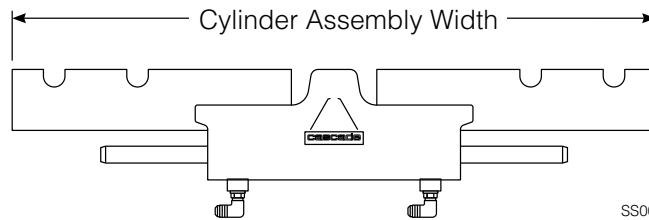

SS0065.eps

100E

REF	QTY	PART NO.	DESCRIPTION	REF	QTY	PART NO.	DESCRIPTION
		584001	Cylinder Assembly, 47.0 in. (1195 mm)	● 8	2	564404	Bearing Ring
● 1	2	564408	Wiper Seal	● 9	1	564407	Piston Seal
2	2	7210	Snap Ring	10	2	564402	Retainer
3	2	564403	Retaining Ring	11	1	205369	Speed Control Washer
● 4	2	615131	Back-Up Ring	12	2	-	Spacer
● 5	2	2789	O-Ring	13	2	601676	Fitting, JIC 6-6
● 6	2	564406	Rod Seal	14	-	■	Cylinder Shell
7	1	564401	Rod			564409	Service Kit

● Included in Service Kit 564409.

■ Not serviceable, order new cylinder assembly.