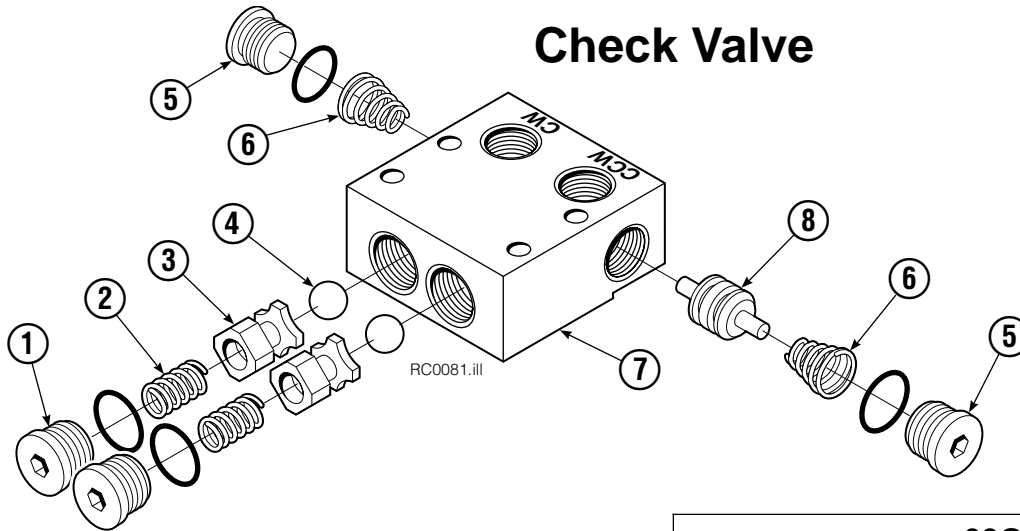

● Quantity as required.

▲ See Drive Motor page for parts breakdown.

Drive Motor

60G				
REF	QTY	2.2 c.i. PART NO.	2.8 c.i. PART NO.	DESCRIPTION
		210139	206392	Drive Motor
1	1	675478	675478	Shaft
2	1	675477	675477	Drive Link
3	1	211528	675479	Spacer Plate
4	1	210137	675480	Geroler/Gerotor Set
5	1	211527	675482	End Cap
6	1	206405	206405	Service Kit ●
7	1	685090	685090	Flange

Cascade provides service replacement parts for the listed parts only. Due to cost, if others parts need replacement, the complete Drive Motor should be replaced.

Check Valve

60G			
REF	QTY	PART NO.	DESCRIPTION
		670549	Check Valve Assembly
1	2	609453	Fitting, 10
2	2	670552	Spring
3	2	670551	Guide
4	2	7020	Ball
5	2	602580	Fitting, 8
6	2	673989	Spring
7	1	670550	Body
8	1	670553	Spool

Reference: S-4192, S-4193.

Revolving Connection

REF	QTY	PART NO.	DESCRIPTION
		222298	Revolving Connection
1	1	222192	Valve Body
2	3	214649	◆ Seal
3	1	222191	Shaft
4	1	7341	◆ Retaining Ring
5	1	222190	End Block
6	2	227962	Eye Pin
7	2	564448	◆ O-Ring
8	2	766123	◆ Capscrew, M8 x 50
9	4	604511	Fitting, 6-6
10	4	604510	Fitting, 6
11	2	768697	Capscrew, M10 x 25
12	1	211909	End Block Retainer
13	1	3007512	Capscrew, M12 x 25
14	1	209021	Washer, M10
15	1	212725	Spacer
16	2	601377	● Fitting, 8-8
17	1	3138	◆ Retaining Ring