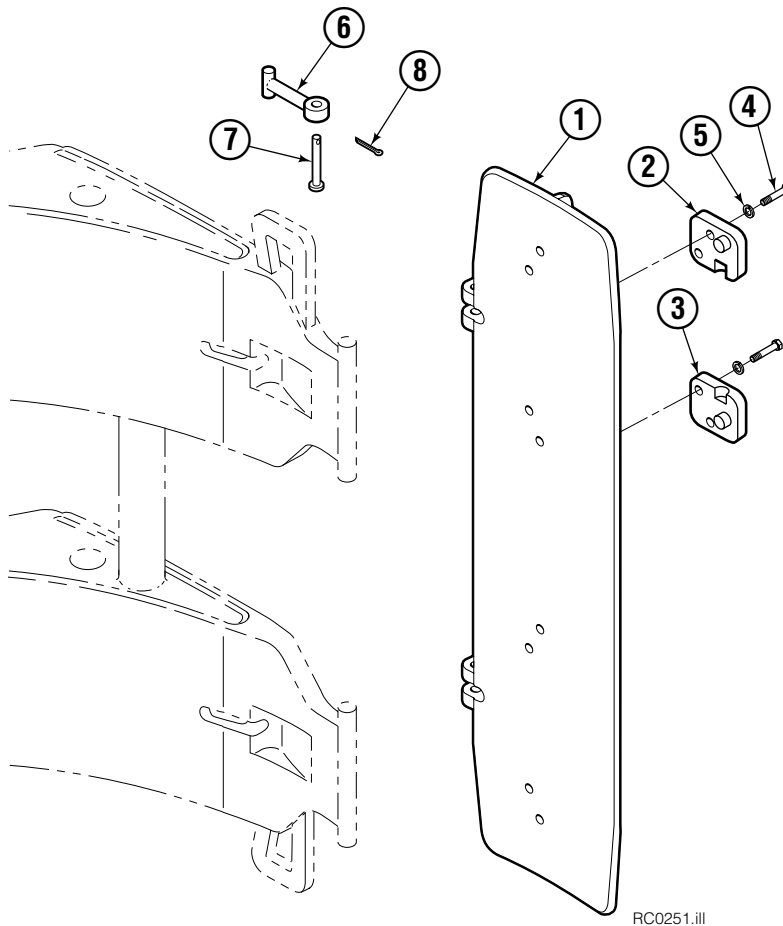

■ Maximum roll handling capacity.

Common Parts

REF	QTY	PART NO.	DESCRIPTION	REF	QTY	PART NO.	DESCRIPTION
		212933	Common Parts Group	8	8	209985	Cap
2	2	209982	Arm Pivot Pin	9	4	210080	Bearing
3	2	209983	Cylinder Pivot Pin	10	4	209986	Retaining Ring
4	2	4175-150	Cylinder Rod Pivot Pin	11	2	212382	Dowel Pin, 8x16 mm
5	8	212632	Capscrew, M10x1.5x20	12	16	209941	Shim - .062 in.
6	8	209021	Washer, M10	13	1	212902	Arm Tip Service Kit
7	8	769009	Roll Pin				

Reference: S-4173.

Long Arm

60G			
REF	QTY	84 in. ■	DESCRIPTION
		PART NO.	
		390874	Arm Group w/o Guard
1	1	392084	Arm w/o Guard

■ Maximum roll handling capacity.

Common Parts

REF	QTY	PART NO.	DESCRIPTION	REF	QTY	PART NO.	DESCRIPTION
		212933	Common Parts Group	8	8	209985	Cap
2	2	209982	Arm Pivot Pin	9	4	210080	Bearing
3	2	209983	Cylinder Pivot Pin	10	4	209986	Retaining Ring
4	2	4175-150	Cylinder Rod Pivot Pin	11	2	212382	Dowel Pin, 8x16 mm
5	8	212632	Capscrew, M10x1.5x20	12	16	209941	Shim - .062 in.
6	8	209021	Washer, M10	13	1	212903	Arm Tip Service Kit
7	8	769009	Roll Pin				

Reference: S-4171.

Pad Group – Short Arm

60G			
REF	QTY	PART NO.	DESCRIPTION
		6017307	Pad Group
1	1	6017303	Pad
2	4	209904	Retainer, RH ▲
3	4	209905	Retainer, LH ▲
4	16	763021	Capscrew, M12 x 30
5	16	681473	Lockwasher, M12
6	2	209909	Link
7	2	674265	Clevis Pin
8	2	6525	Cotter Pin