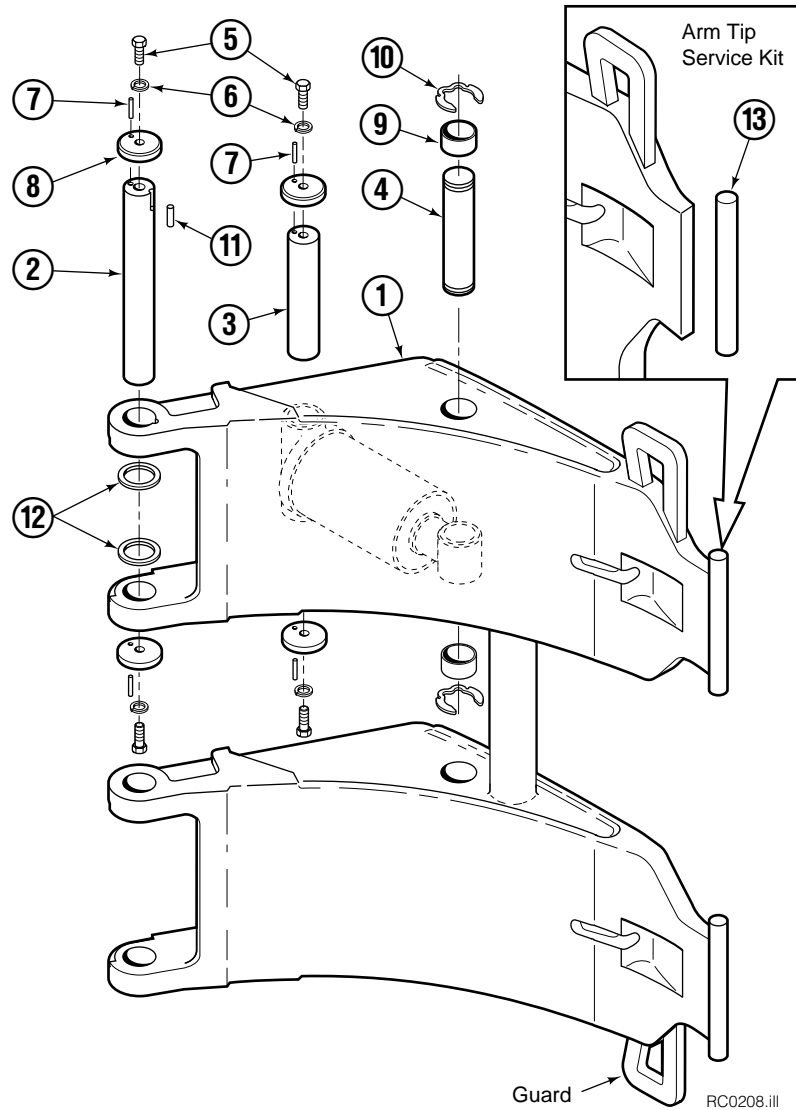

Reference: S-4192, S-4193.

Revolving Connection

REF	QTY	PART NO.	DESCRIPTION
		222298	Revolving Connection
1	1	222192	Valve Body
2	3	214649	◆ Seal
3	1	222191	Shaft
4	1	7341	◆ Retaining Ring
5	1	222190	End Block
6	2	227962	Eye Pin
7	2	564448	◆ O-Ring
8	2	766123	◆ Capscrew, M8 x 50
9	4	604511	Fitting, 6-6
10	4	604510	Fitting, 6
11	2	768697	Capscrew, M10 x 25
12	1	211909	End Block Retainer
13	1	3007512	Capscrew, M12 x 25
14	1	209021	Washer, M10
15	1	212725	Spacer
16	2	601377	● Fitting, 8-8
17	1	3138	◆ Retaining Ring

■ Maximum roll handling capacity.

Common Parts

REF	QTY	PART NO.	DESCRIPTION	REF	QTY	PART NO.	DESCRIPTION
3	1	560997	Nut	12	1	564443	Wiper ▲
4	1	211295	Wear Ring ▲	13	1	209764	Rod Eye
5	1	564902	Seal ▲	14	1	659058	Check Valve
6	1	211292	Piston	15	1	609234	Fitting, 4
7	1	210087	O-Ring ▲	16	1	601676	Fitting, 6-6
8	1	564445	O-Ring ▲	17	1	604511	Fitting, 6-6
9	1	564446	Back-Up Ring ▲	18	1	667516	Check Valve Service Kit
10	1	564442	Seal ▲			210133	Cylinder Service Kit
11	1	209763	Retainer				

▲ Included In Service Kit 210133.

Reference: S-4454, S-4460.

Short Arm Link

REF	QTY	PART NO.	DESCRIPTION
1	2	3007999	Link

Short Arm

60G			
REF	QTY	84 in. ■	DESCRIPTION
		PART NO.	
		390873	Arm Group w/o Guard
1	1	392089	Arm w/o Guard

■ Maximum roll handling capacity.

Common Parts

REF	QTY	PART NO.	DESCRIPTION	REF	QTY	PART NO.	DESCRIPTION
		212933	Common Parts Group	8	8	209985	Cap
2	2	209982	Arm Pivot Pin	9	4	210080	Bearing
3	2	209983	Cylinder Pivot Pin	10	4	209986	Retaining Ring
4	2	4175-150	Cylinder Rod Pivot Pin	11	2	212382	Dowel Pin, 8x16 mm
5	8	212632	Capscrew, M10x1.5x20	12	16	209941	Shim - .062 in.
6	8	209021	Washer, M10	13	1	212902	Arm Tip Service Kit
7	8	769009	Roll Pin				