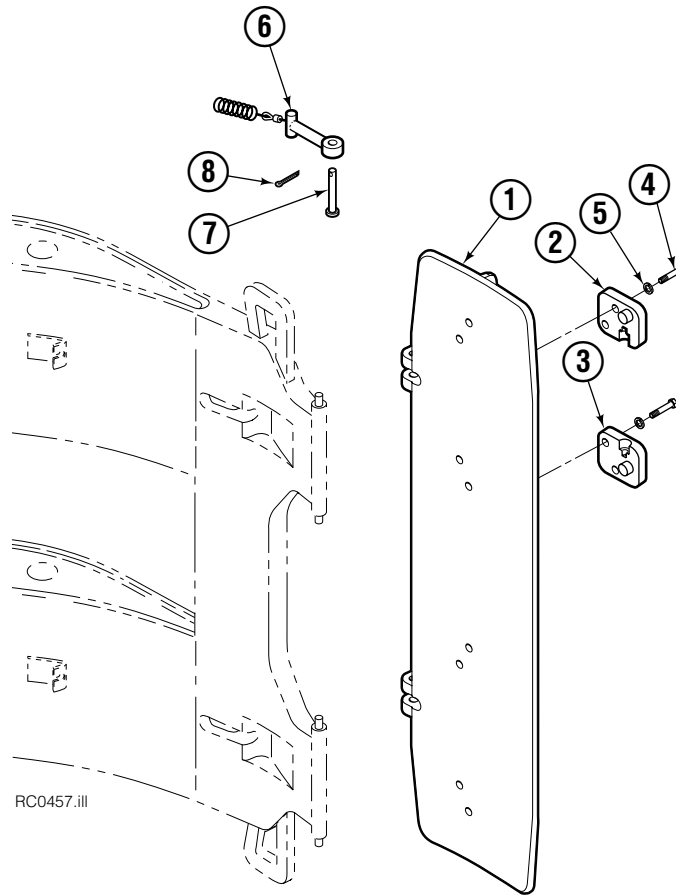

Reference: S-4173.

Long Arm

60G			
REF	QTY	84 in. ■	DESCRIPTION
		PART NO.	
		390874	Arm Group w/o Guard
1	1	392084	Arm w/o Guard

■ Maximum roll handling capacity.

Common Parts

REF	QTY	PART NO.	DESCRIPTION	REF	QTY	PART NO.	DESCRIPTION
		212933	Common Parts Group	8	8	209985	Cap
2	2	209982	Arm Pivot Pin	9	4	210080	Bearing
3	2	209983	Cylinder Pivot Pin	10	4	209986	Retaining Ring
4	2	4175-150	Cylinder Rod Pivot Pin	11	2	212382	Dowel Pin, 8x16 mm
5	8	212632	Capscrew, M10x1.5x20	12	16	209941	Shim - .062 in.
6	8	209021	Washer, M10	13	1	212903	Arm Tip Service Kit
7	8	769009	Roll Pin				

Reference: S-4171.

Pad Group – Short Arm

60G			
REF	QTY	PART NO.	DESCRIPTION
		6017307	Pad Group
1	1	6017303	Pad
2	4	209904	Retainer, RH ▲
3	4	209905	Retainer, LH ▲
4	16	763021	Capscrew, M12 x 30
5	16	681473	Lockwasher, M12
6	2	209909	Link
7	2	674265	Clevis Pin
8	2	6525	Cotter Pin

▲ Driver's view, clamp in horizontal position, Short Arm up.
Reference: S-4177, Common Parts 392928.

Pad Group – Long Arm

60G			
REF	QTY	PART NO.	DESCRIPTION
		6017306	Pad Group
1	1	6017303	Pad
2	4	211997	Retainer, RH ▲
3	4	211998	Retainer, LH ▲
4	16	763021	Capscrew, M12 x 30
5	16	681473	Lockwasher, M12
6	2	209916	Link
7	2	674265	Clevis Pin
8	2	6525	Cotter Pin