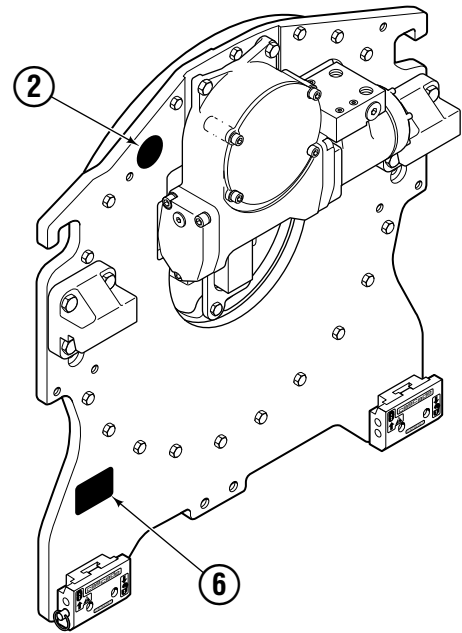

Internet: www.cascorp.com

Decals

60G			
REF	QTY	PART NO.	DESCRIPTION
1	6	665595	No Hand Hold Decal
2	1	660269	Short Arm Rotation Position Decal
3	4	656038	Caution Decal
4	4	679150	No Step Decal
5	4	665677	Trapped Pressure Decal
6	1	679059	Quick-Change Hook Decal

Frame Group

RC0236.ill

60G							
REF	QTY	PART NO.	DESCRIPTION	REF	QTY	PART NO.	DESCRIPTION
		390872	Frame Group w/o Stop – 84 in. ▲	11	4	211689	Capscrew, M12 x 30
1	1	391061	Frame w/o Stop – 84 in.	12	26	683822	Lockwasher, M12
2	1	209940	Baseplate w/o Stop	13	4	206174	Capscrew, M12 x 45
3	8	211718	Bearing	14	1	6605	Fitting, 3/4 in.
4	8	211717	Bearing	15	18	213633	Capscrew, M12 x 55
5	4	211712	Hose Guard	16	2	631428	Plug
6	4	209987	Spacer	17	1	605761	Fitting, 8-8 SAE
7	1	209944	Seal	18	1	601250	Fitting, 8-8 SAE
8	1	213761	Bearing Assembly	19	1	601377	Fitting, 8-8 SAE
9	24	767596	Capscrew, M12 x 40		2	765492	Fitting, 8 SAE – M10 L-Series
10	1	212308	Drive Group – 2.2 c.i. Motor ●	20	2	765493	Fitting, 8 SAE – M12 L-Series
10	1	795491	Drive Group – 2.8 c.i. Motor ●		2	756920	Fitting, 8 SAE – M12 S-Series

Reference: S-4192, S-4193.

Revolving Connection

REF	QTY	PART NO.	DESCRIPTION
		222298	Revolving Connection
1	1	222192	Valve Body
2	3	214649	◆ Seal
3	1	222191	Shaft
4	1	7341	◆ Retaining Ring
5	1	222190	End Block
6	2	227962	Eye Pin
7	2	564448	◆ O-Ring
8	2	766123	◆ Capscrew, M8 x 50
9	4	604511	Fitting, 6-6
10	4	604510	Fitting, 6
11	2	768697	Capscrew, M10 x 25
12	1	211909	End Block Retainer
13	1	3007512	Capscrew, M12 x 25
14	1	209021	Washer, M10
15	1	212725	Spacer
16	2	601377	● Fitting, 8-8
17	1	3138	◆ Retaining Ring