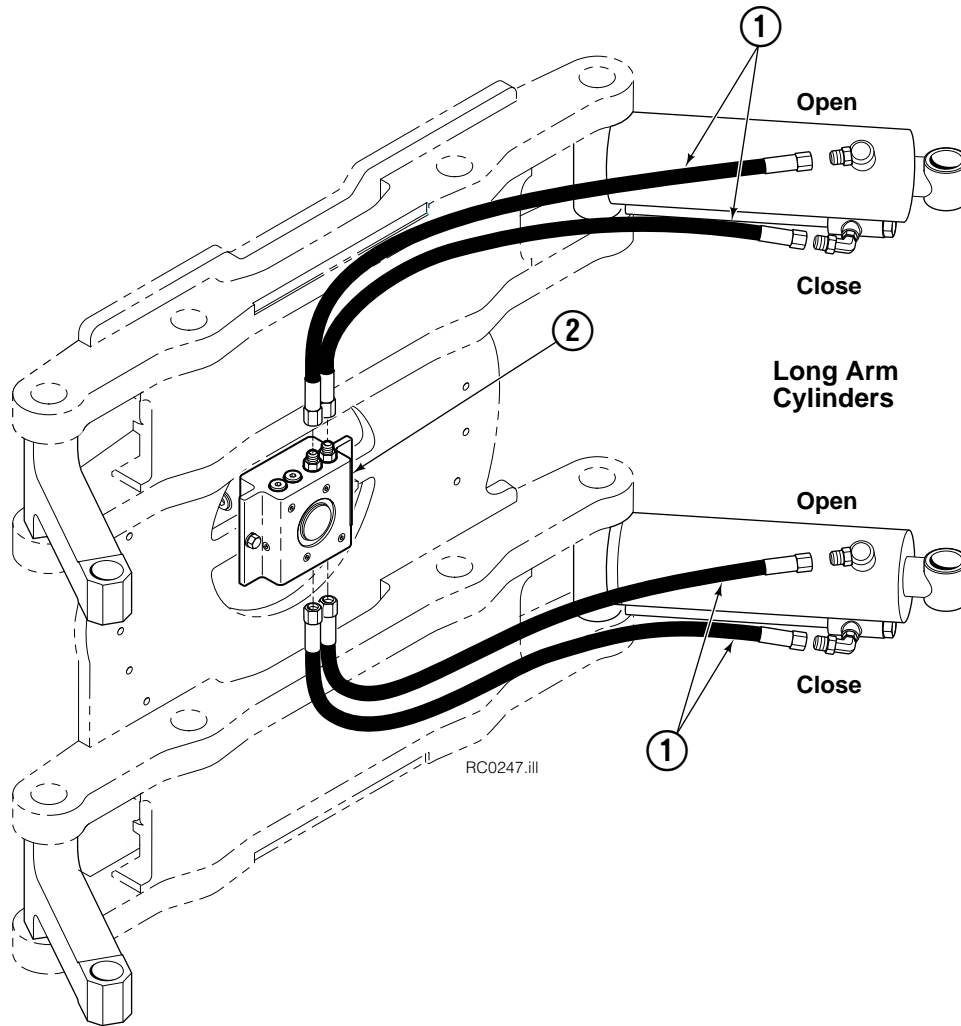

Hosing Group Fixed Short Arm

60G			
REF	QTY	84 in. ■ PART NO.	DESCRIPTION
		6017326	Hose Group
1	4	392902	Hose
2	1	▲	Revolving Connection

■ Maximum roll handling capacity.

▲ See Revolving Connection page for part number.

Reference: S-4192, S-4193.