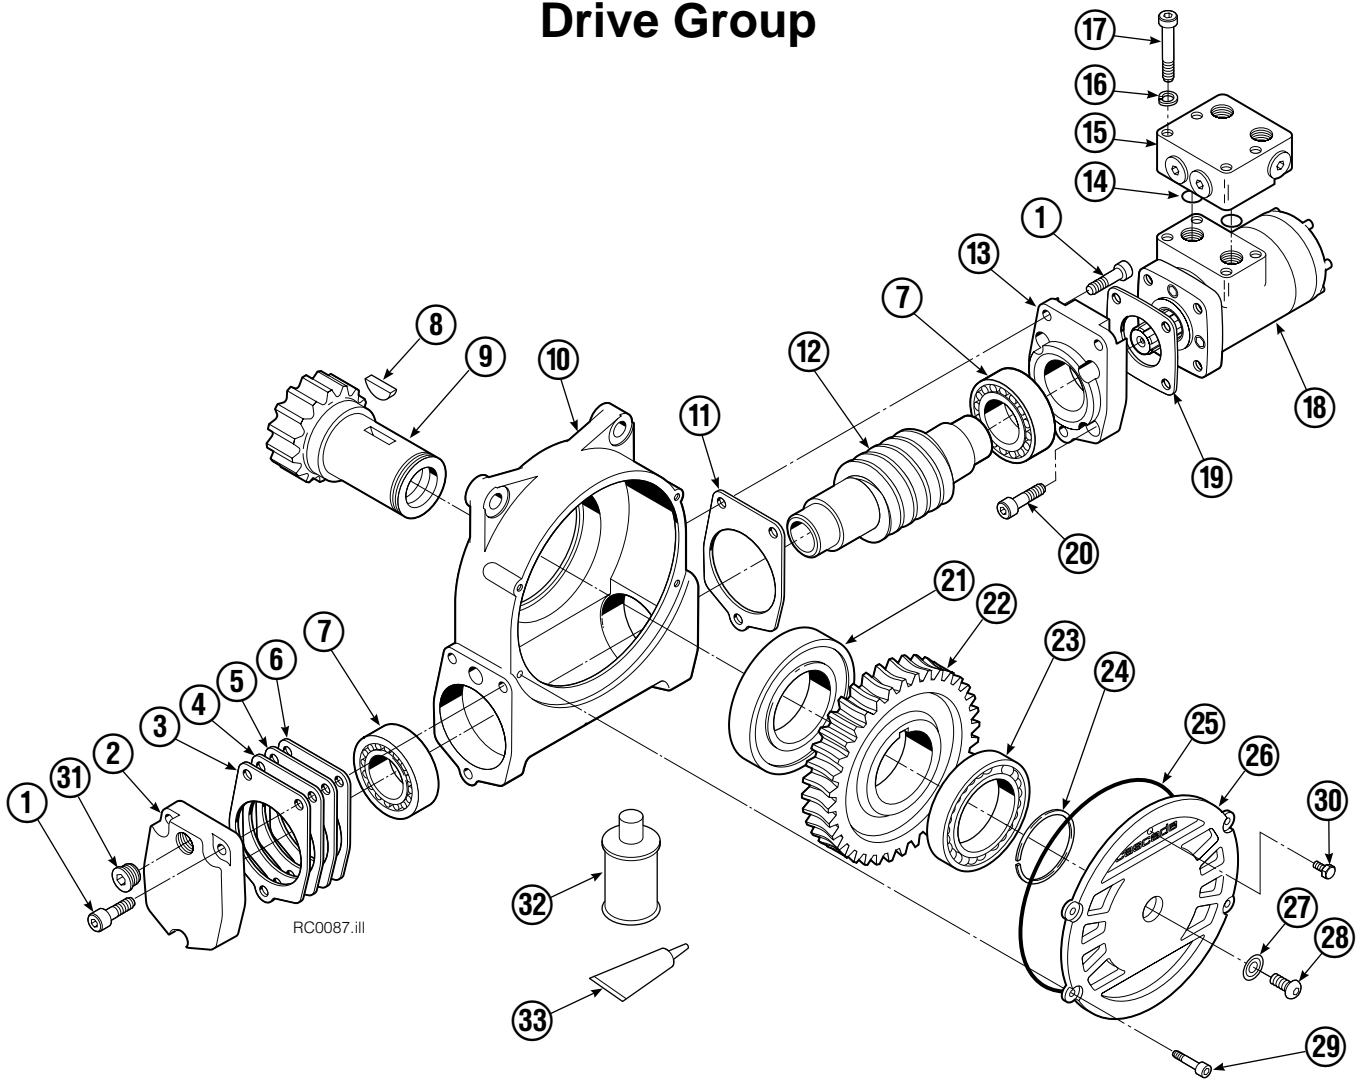

Drive Group

60G							
REF	QTY	PART NO.	DESCRIPTION	REF	QTY	PART NO.	DESCRIPTION
		212308	Drive Group with 2.2 c.i. Motor	19	1	670575	Gasket
		795491	Drive Group with 2.8 c.i. Motor	20	4	4468	Capscrew, 3/8 NC x .75 GR8
1	6	768826	Capscrew, M12 x 25	21	1	670580	Bearing
2	1	795258	Cover	22	1	675609	Worm Gear
3	●	674513	Shim - .005" (blue)	23	1	670581	Bearing
4	●	670574	Shim - .010" (brown)	24	1	7214	Snap Ring
5	●	671757	Shim - .015" (pink)	25	1	204970	Gasket
6	●	671758	Shim - .020" (yellow)	26	1	775552	Cover
7	2	670579	Bearing	27	1	783609	Seal
8	1	670582	Key	28	1	783608	Capscrew, M12 x 16
9	1	670506	Pinion	29	4	775639	Capscrew, M8 x 20
10	1	775551	Housing	30	1	644010	Relief Fitting
11	1	686465	Gasket	31	1	602580	Fitting, 8
12	1	675608	Worm	32	1	656300	Gear Box Lube - 48 oz.
13	1	775553	Adapter	33	1	668184	Sealant
14	2	2705	O-Ring			670578	Shim Service Kit (items 3-6,11,25,33)
15	1	670549	Check Valve			675637	Bearing Service Kit (items 21 & 33)
16	4	6444	Lockwasher			675638	Bearing Service Kit (items 3-7,11,25)
17	4	607059	Capscrew, 5/16 NC x 1.75 GR8			212919	Motor Kit-2.2 (items 11,14,18,19,20,33)
18	1	210139	Drive Motor - 2.2 c.i. ▲			206394	Motor Kit-2.8 (items 11,14,18,19,20,33)
18	1	206392	Drive Motor - 2.8 c.i. ▲				

● Quantity as required.

▲ See Drive Motor page for parts breakdown.