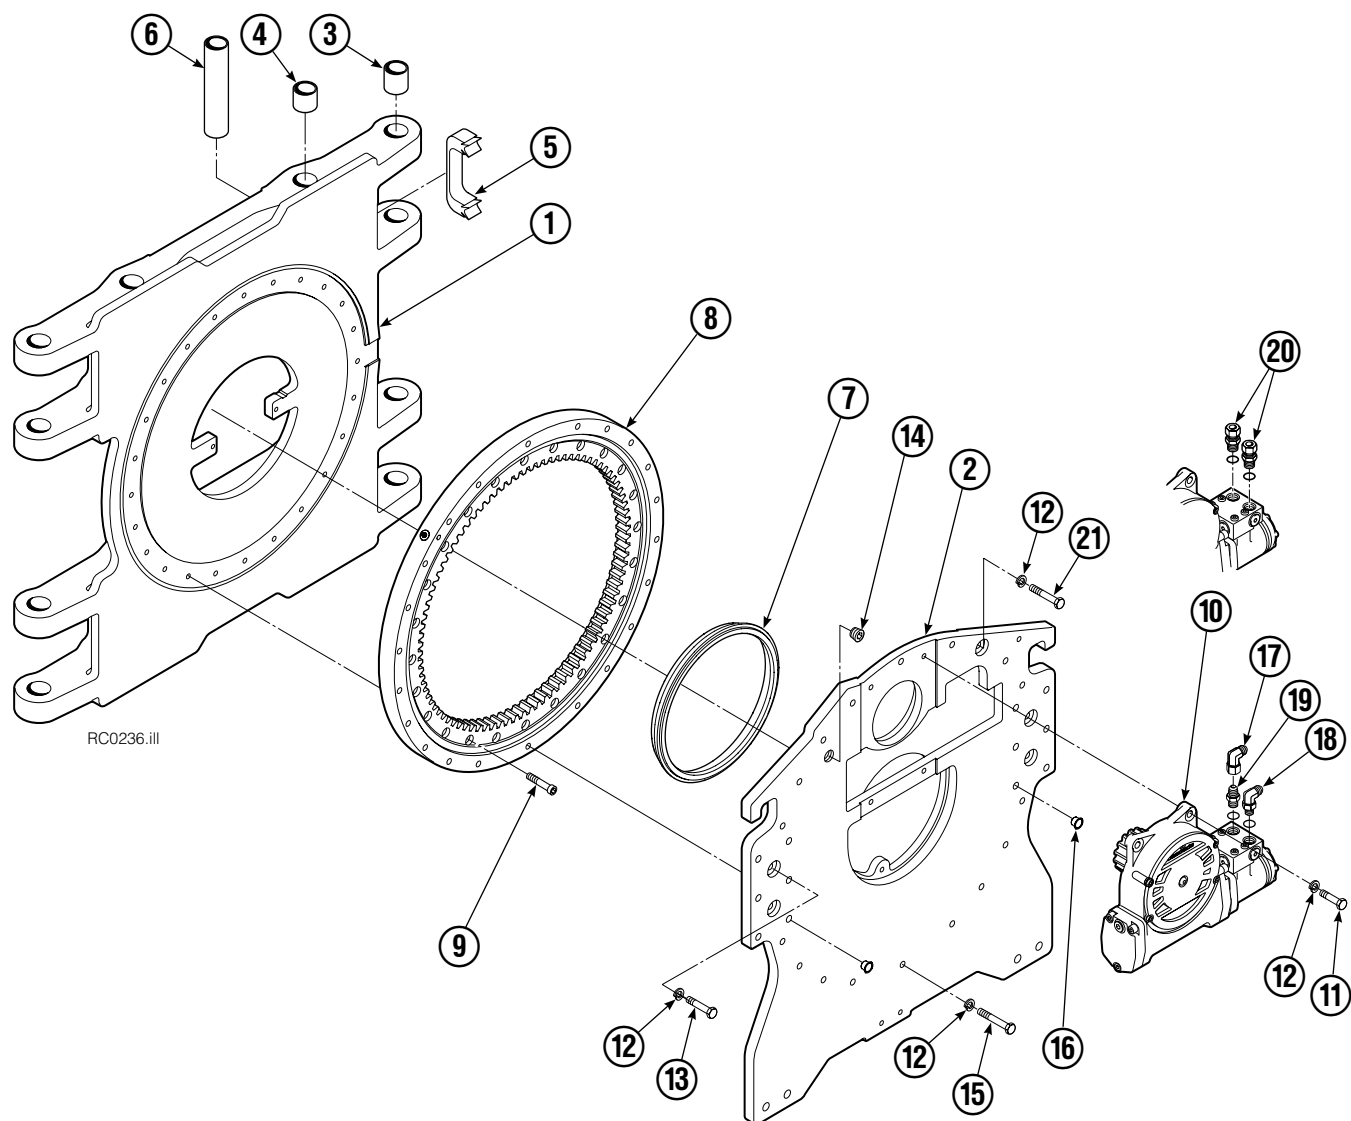

Internet: www.cascorp.com

Decals

60G			
REF	QTY	PART NO.	DESCRIPTION
1	6	665595	No Hand Hold Decal
2	1	660269	Short Arm Rotation Position Decal
3	4	656038	Caution Decal
4	4	679150	No Step Decal
5	4	665677	Trapped Pressure Decal
6	1	679059	Quick-Change Hook Decal

Frame Group

RC0236.ill

60G							
REF	QTY	PART NO.	DESCRIPTION	REF	QTY	PART NO.	DESCRIPTION
		390872	Frame Group w/o Stop – 84 in. ▲	11	4	211689	Capscrew, M12 x 30
1	1	391061	Frame w/o Stop – 84 in.	12	26	683822	Lockwasher, M12
2	1	209940	Baseplate w/o Stop	13	4	206174	Capscrew, M12 x 45
3	8	211718	Bearing	14	1	6605	Fitting, 3/4 in.
4	8	211717	Bearing	15	18	213633	Capscrew, M12 x 55
5	4	211712	Hose Guard	16	2	631428	Plug
6	4	209987	Spacer	17	1	605761	Fitting, 8-8 SAE
7	1	209944	Seal	18	1	601250	Fitting, 8-8 SAE
8	1	213761	Bearing Assembly	19	1	601377	Fitting, 8-8 SAE
9	24	767596	Capscrew, M12 x 40		2	765492	Fitting, 8 SAE – M10 L-Series
10	1	212308	Drive Group – 2.2 c.i. Motor ●	20	2	765493	Fitting, 8 SAE – M12 L-Series
10	1	795491	Drive Group – 2.8 c.i. Motor ●		2	756920	Fitting, 8 SAE – M12 S-Series

● Quantity as required.

▲ See Drive Motor page for parts breakdown.

Drive Motor

60G				
REF	QTY	2.2 c.i. PART NO.	2.8 c.i. PART NO.	DESCRIPTION
		210139	206392	Drive Motor
1	1	675478	675478	Shaft
2	1	675477	675477	Drive Link
3	1	211528	675479	Spacer Plate
4	1	210137	675480	Geroler/Gerotor Set
5	1	211527	675482	End Cap
6	1	206405	206405	Service Kit ●
7	1	685090	685090	Flange

Reference: S-4192, S-4193.

Revolving Connection

REF	QTY	PART NO.	DESCRIPTION
		222298	Revolving Connection
1	1	222192	Valve Body
2	3	214649	◆ Seal
3	1	222191	Shaft
4	1	7341	◆ Retaining Ring
5	1	222190	End Block
6	2	227962	Eye Pin
7	2	564448	◆ O-Ring
8	2	766123	◆ Capscrew, M8 x 50
9	4	604511	Fitting, 6-6
10	4	604510	Fitting, 6
11	2	768697	Capscrew, M10 x 25
12	1	211909	End Block Retainer
13	1	3007512	Capscrew, M12 x 25
14	1	209021	Washer, M10
15	1	212725	Spacer
16	2	601377	● Fitting, 8-8
17	1	3138	◆ Retaining Ring