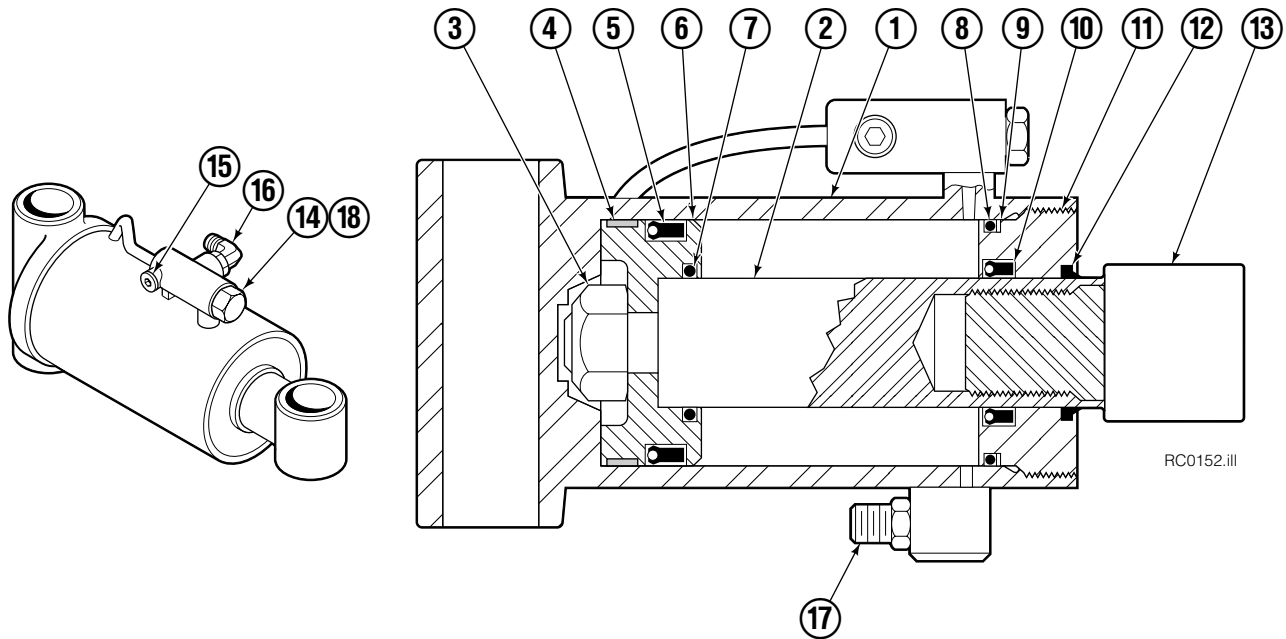

Cylinders

60G				
REF	QTY	Short Arm	Long Arm	DESCRIPTION
		84 in. ■	84 in. ■	
		PART NO.	PART NO.	
		390870	390871	Cylinder Assembly
1	1	4195-181	4195-428	Shell
2	1	4130-405	4130-625	Rod

■ Maximum roll handling capacity.

Common Parts

REF	QTY	PART NO.	DESCRIPTION	REF	QTY	PART NO.	DESCRIPTION
3	1	560997	Nut	12	1	564443	Wiper ▲
4	1	211295	Wear Ring ▲	13	1	209764	Rod Eye
5	1	564902	Seal ▲	14	1	659058	Check Valve
6	1	211292	Piston	15	1	609234	Fitting, 4
7	1	210087	O-Ring ▲	16	1	601676	Fitting, 6-6
8	1	564445	O-Ring ▲	17	1	604511	Fitting, 6-6
9	1	564446	Back-Up Ring ▲	18	1	667516	Check Valve Service Kit
10	1	564442	Seal ▲			210133	Cylinder Service Kit
11	1	209763	Retainer				

▲ Included In Service Kit 210133.

Reference: S-4454, S-4460.