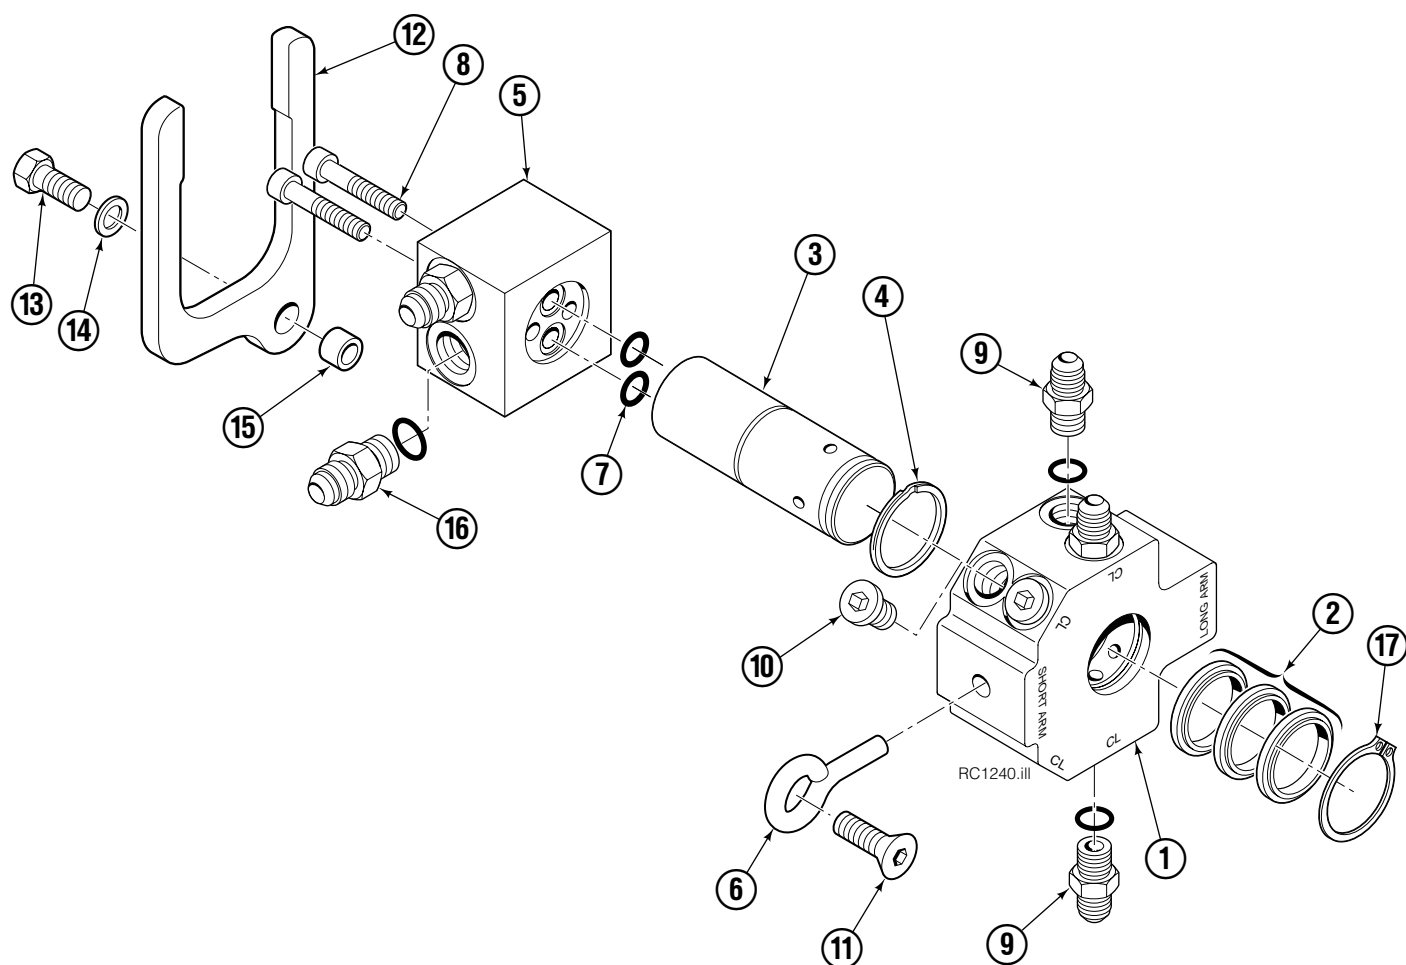

Hosing Group Fixed Short Arm

60G			
REF	QTY	84 in. ■ PART NO.	DESCRIPTION
		6017326	Hose Group
1	4	392902	Hose
2	1	▲	Revolving Connection

■ Maximum roll handling capacity.

▲ See Revolving Connection page for part number.

Reference: S-4192, S-4193.

Revolving Connection

REF	QTY	PART NO.	DESCRIPTION
		222298	Revolving Connection
1	1	222192	Valve Body
2	3	214649	◆ Seal
3	1	222191	Shaft
4	1	7341	◆ Retaining Ring
5	1	222190	End Block
6	2	227962	Eye Pin
7	2	564448	◆ O-Ring
8	2	766123	◆ Capscrew, M8 x 50
9	4	604511	Fitting, 6-6
10	4	604510	Fitting, 6
11	2	768697	Capscrew, M10 x 25
12	1	211909	End Block Retainer
13	1	3007512	Capscrew, M12 x 25
14	1	209021	Washer, M10
15	1	212725	Spacer
16	2	601377	● Fitting, 8-8
17	1	3138	◆ Retaining Ring