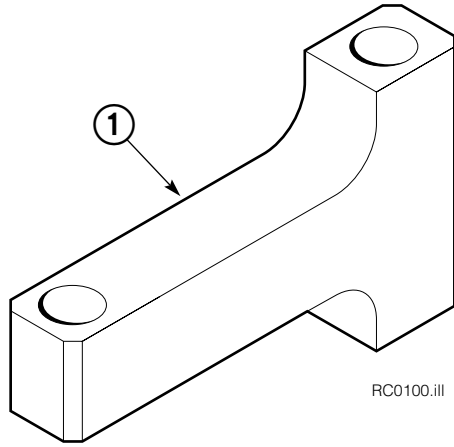

Reference: S-4192, S-4193.

Revolving Connection

REF	QTY	PART NO.	DESCRIPTION
		222298	Revolving Connection
1	1	222192	Valve Body
2	3	214649	◆ Seal
3	1	222191	Shaft
4	1	7341	◆ Retaining Ring
5	1	222190	End Block
6	2	227962	Eye Pin
7	2	564448	◆ O-Ring
8	2	766123	◆ Capscrew, M8 x 50
9	4	604511	Fitting, 6-6
10	4	604510	Fitting, 6
11	2	768697	Capscrew, M10 x 25
12	1	211909	End Block Retainer
13	1	3007512	Capscrew, M12 x 25
14	1	209021	Washer, M10
15	1	212725	Spacer
16	2	601377	● Fitting, 8-8
17	1	3138	◆ Retaining Ring

◆ Included in Service Kit 222223.

● Included in Fitting Group 212367.

Reference: SK-6113.

Cylinders

60G				
REF	QTY	Short Arm	Long Arm	DESCRIPTION
		84 in. ■	84 in. ■	
		PART NO.	PART NO.	
		390870	390871	Cylinder Assembly
1	1	4195-181	4195-428	Shell
2	1	4130-405	4130-625	Rod

■ Maximum roll handling capacity.

Common Parts

REF	QTY	PART NO.	DESCRIPTION	REF	QTY	PART NO.	DESCRIPTION
3	1	560997	Nut	12	1	564443	Wiper ▲
4	1	211295	Wear Ring ▲	13	1	209764	Rod Eye
5	1	564902	Seal ▲	14	1	659058	Check Valve
6	1	211292	Piston	15	1	609234	Fitting, 4
7	1	210087	O-Ring ▲	16	1	601676	Fitting, 6-6
8	1	564445	O-Ring ▲	17	1	604511	Fitting, 6-6
9	1	564446	Back-Up Ring ▲	18	1	667516	Check Valve Service Kit
10	1	564442	Seal ▲			210133	Cylinder Service Kit
11	1	209763	Retainer				

▲ Included In Service Kit 210133.

Reference: S-4454, S-4460.

Short Arm Link

REF	QTY	PART NO.	DESCRIPTION
1	2	3007999	Link

Short Arm

60G			
REF	QTY	84 in. ■	DESCRIPTION
		PART NO.	
		390873	Arm Group w/o Guard
1	1	392089	Arm w/o Guard