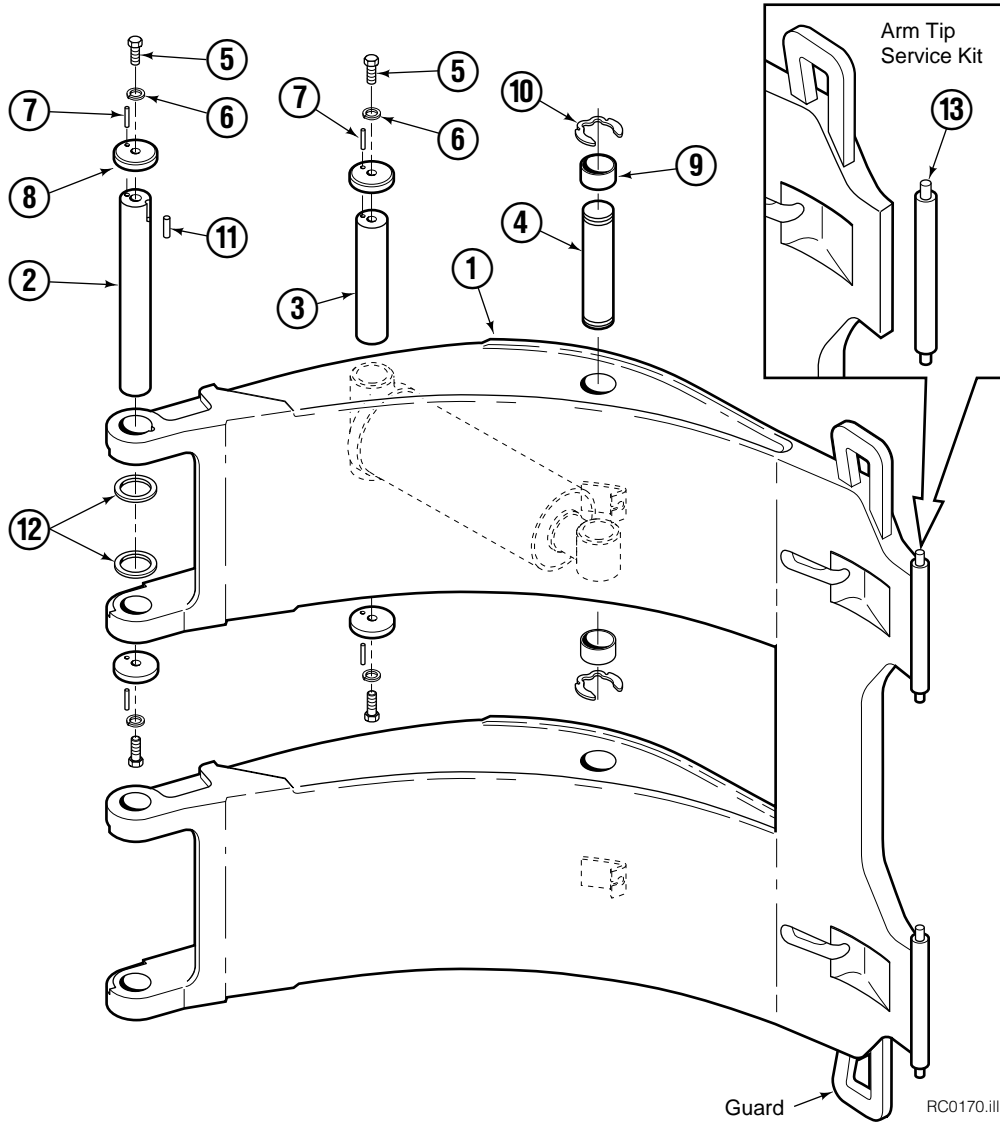

Long Arm

60G			
REF	QTY	84 in. ■	DESCRIPTION
		PART NO.	
		390874	Arm Group w/o Guard
1	1	392084	Arm w/o Guard

■ Maximum roll handling capacity.

Common Parts

REF	QTY	PART NO.	DESCRIPTION	REF	QTY	PART NO.	DESCRIPTION
		212933	Common Parts Group	8	8	209985	Cap
2	2	209982	Arm Pivot Pin	9	4	210080	Bearing
3	2	209983	Cylinder Pivot Pin	10	4	209986	Retaining Ring
4	2	4175-150	Cylinder Rod Pivot Pin	11	2	212382	Dowel Pin, 8x16 mm
5	8	212632	Capscrew, M10x1.5x20	12	16	209941	Shim - .062 in.
6	8	209021	Washer, M10	13	1	212903	Arm Tip Service Kit
7	8	769009	Roll Pin				

Reference: S-4171.