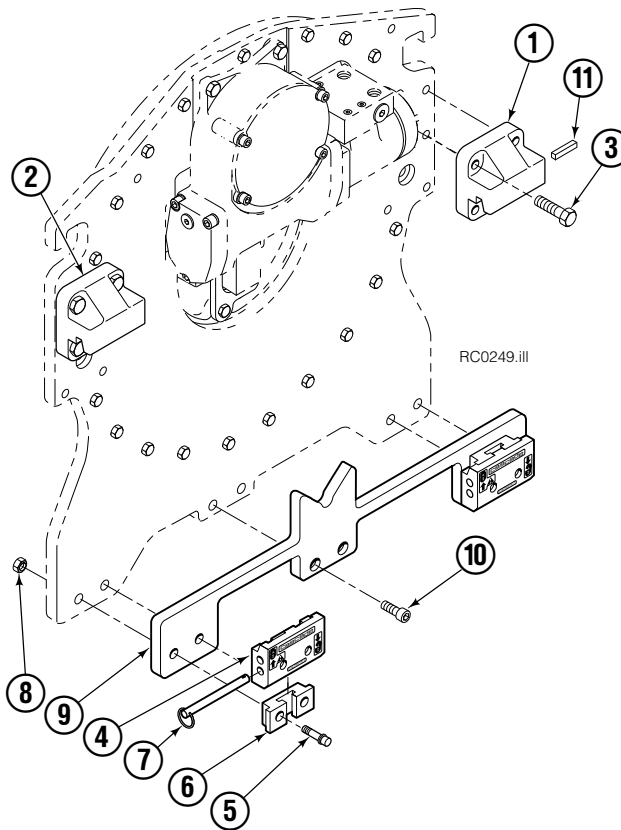

Reference: S-4173.

Long Arm

60G			
REF	QTY	84 in. ■	DESCRIPTION
		PART NO.	
		390874	Arm Group w/o Guard
1	1	392084	Arm w/o Guard

■ Maximum roll handling capacity.

Common Parts

REF	QTY	PART NO.	DESCRIPTION	REF	QTY	PART NO.	DESCRIPTION
		212933	Common Parts Group	8	8	209985	Cap
2	2	209982	Arm Pivot Pin	9	4	210080	Bearing
3	2	209983	Cylinder Pivot Pin	10	4	209986	Retaining Ring
4	2	4175-150	Cylinder Rod Pivot Pin	11	2	212382	Dowel Pin, 8x16 mm
5	8	212632	Capscrew, M10x1.5x20	12	16	209941	Shim - .062 in.
6	8	209021	Washer, M10	13	1	212903	Arm Tip Service Kit
7	8	769009	Roll Pin				

Reference: S-4171.

Pad Group – Short Arm

60G			
REF	QTY	PART NO.	DESCRIPTION
		6017307	Pad Group
1	1	6017303	Pad
2	4	209904	Retainer, RH ▲
3	4	209905	Retainer, LH ▲
4	16	763021	Capscrew, M12 x 30
5	16	681473	Lockwasher, M12
6	2	209909	Link
7	2	674265	Clevis Pin
8	2	6525	Cotter Pin

▲ Driver's view, clamp in horizontal position, Short Arm up.
Reference: S-4177, Common Parts 392928.

Pad Group – Long Arm

60G			
REF	QTY	PART NO.	DESCRIPTION
		6017306	Pad Group
1	1	6017303	Pad
2	4	211997	Retainer, RH ▲
3	4	211998	Retainer, LH ▲
4	16	763021	Capscrew, M12 x 30
5	16	681473	Lockwasher, M12
6	2	209916	Link
7	2	674265	Clevis Pin
8	2	6525	Cotter Pin

▲ Driver's view, clamp in horizontal position, Long Arm up.
Reference: S-4177, Common Parts 392929.

Mounting Groups – 2°

60G Quick-Change Mounting			
REF	QTY	ITA III	DESCRIPTION
		PART NO.	
		210006	Mounting Group
1	1	209932	Upper Hook - R.H.
2	1	209933	Upper Hook - L.H.
3	4	779010	Capscrew, M16x2x35-8.8
4	2	675957	Lower Hook
5	4	768843	Capscrew, M16x2x70-8.8
6	2	675958	Guide
7	2	678832	Pin
8	4	781534	Nut, M16x2
9	1	209936	Spacer
10	2	212146	Capscrew, M12x1,75x25-8.8
11	1	669344	Stop Kit