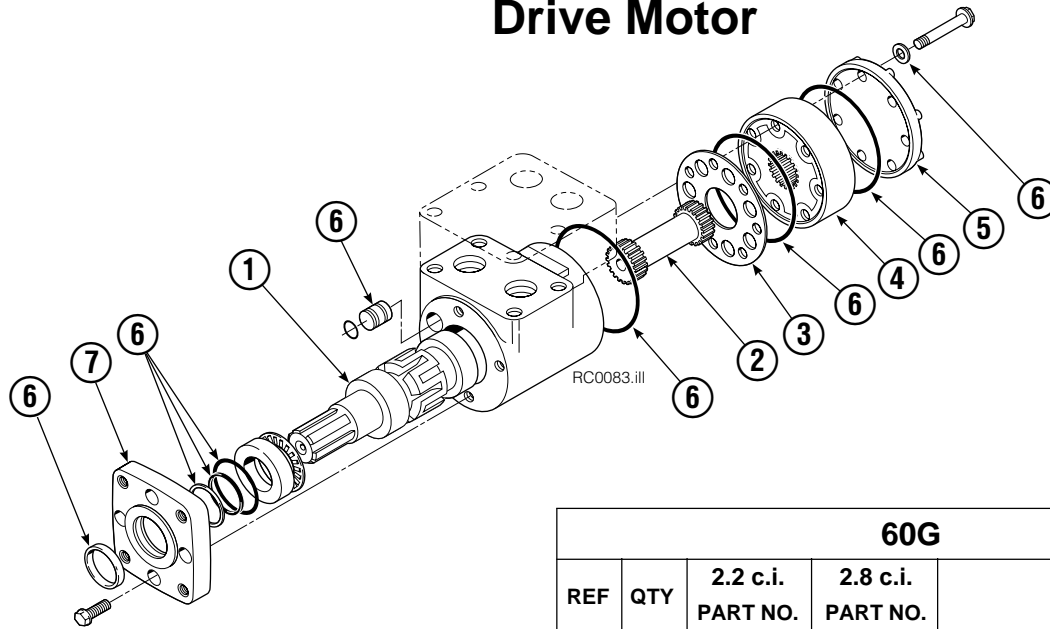

● Quantity as required.

▲ See Drive Motor page for parts breakdown.

Drive Motor

60G				
REF	QTY	2.2 c.i. PART NO.	2.8 c.i. PART NO.	DESCRIPTION
		210139	206392	Drive Motor
1	1	675478	675478	Shaft
2	1	675477	675477	Drive Link
3	1	211528	675479	Spacer Plate
4	1	210137	675480	Geroler/Gerotor Set
5	1	211527	675482	End Cap
6	1	206405	206405	Service Kit ●
7	1	685090	685090	Flange