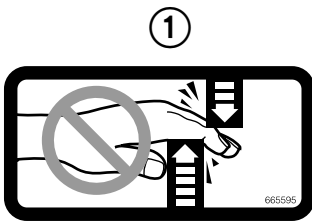

Internet: www.cascorp.com

Decals

60G			
REF	QTY	PART NO.	DESCRIPTION
1	6	665595	No Hand Hold Decal
2	1	660269	Short Arm Rotation Position Decal
3	4	656038	Caution Decal
4	4	679150	No Step Decal
5	4	665677	Trapped Pressure Decal
6	1	679059	Quick-Change Hook Decal