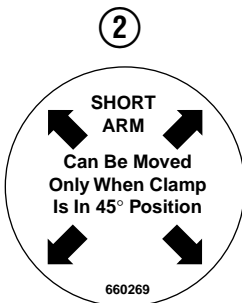

Internet: www.cascorp.com

Decals

60G			
REF	QTY	PART NO.	DESCRIPTION
1	6	665595	No Hand Hold Decal
2	1	660269	Short Arm Rotation Position Decal
3	4	656038	Caution Decal
4	4	679150	No Step Decal
5	4	665677	Trapped Pressure Decal
6	1	679059	Quick-Change Hook Decal