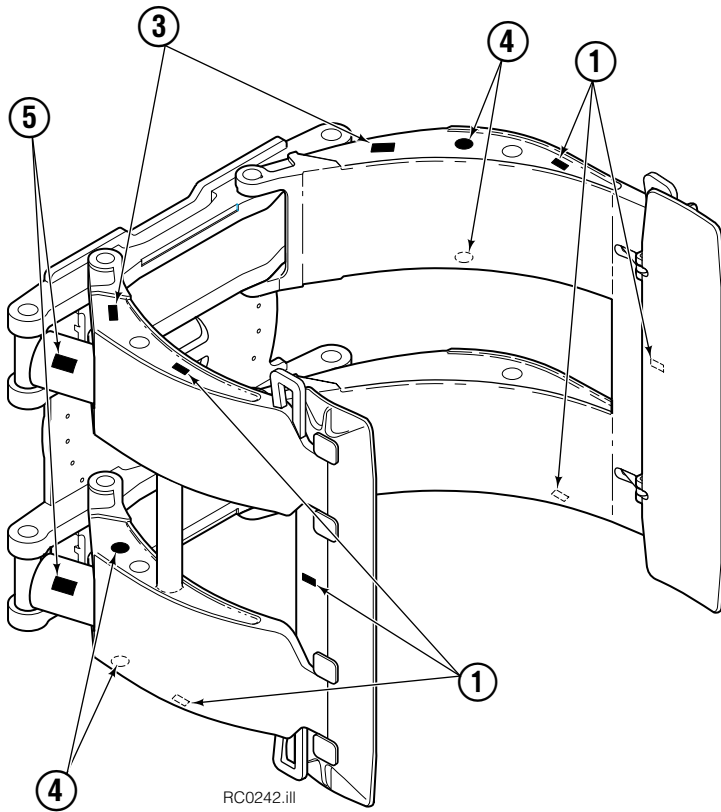

Internet: www.cascorp.com

Decals

60G			
REF	QTY	PART NO.	DESCRIPTION
1	6	665595	No Hand Hold Decal
2	1	660269	Short Arm Rotation Position Decal
3	4	656038	Caution Decal
4	4	679150	No Step Decal
5	4	665677	Trapped Pressure Decal
6	1	679059	Quick-Change Hook Decal

Frame Group

RC0236.ill

60G							
REF	QTY	PART NO.	DESCRIPTION	REF	QTY	PART NO.	DESCRIPTION
		390872	Frame Group w/o Stop – 84 in. ▲	11	4	211689	Capscrew, M12 x 30
1	1	391061	Frame w/o Stop – 84 in.	12	26	683822	Lockwasher, M12
2	1	209940	Baseplate w/o Stop	13	4	206174	Capscrew, M12 x 45
3	8	211718	Bearing	14	1	6605	Fitting, 3/4 in.
4	8	211717	Bearing	15	18	213633	Capscrew, M12 x 55
5	4	211712	Hose Guard	16	2	631428	Plug
6	4	209987	Spacer	17	1	605761	Fitting, 8-8 SAE
7	1	209944	Seal	18	1	601250	Fitting, 8-8 SAE
8	1	213761	Bearing Assembly	19	1	601377	Fitting, 8-8 SAE
9	24	767596	Capscrew, M12 x 40		2	765492	Fitting, 8 SAE – M10 L-Series
10	1	212308	Drive Group – 2.2 c.i. Motor ●	20	2	765493	Fitting, 8 SAE – M12 L-Series
10	1	795491	Drive Group – 2.8 c.i. Motor ●		2	756920	Fitting, 8 SAE – M12 S-Series