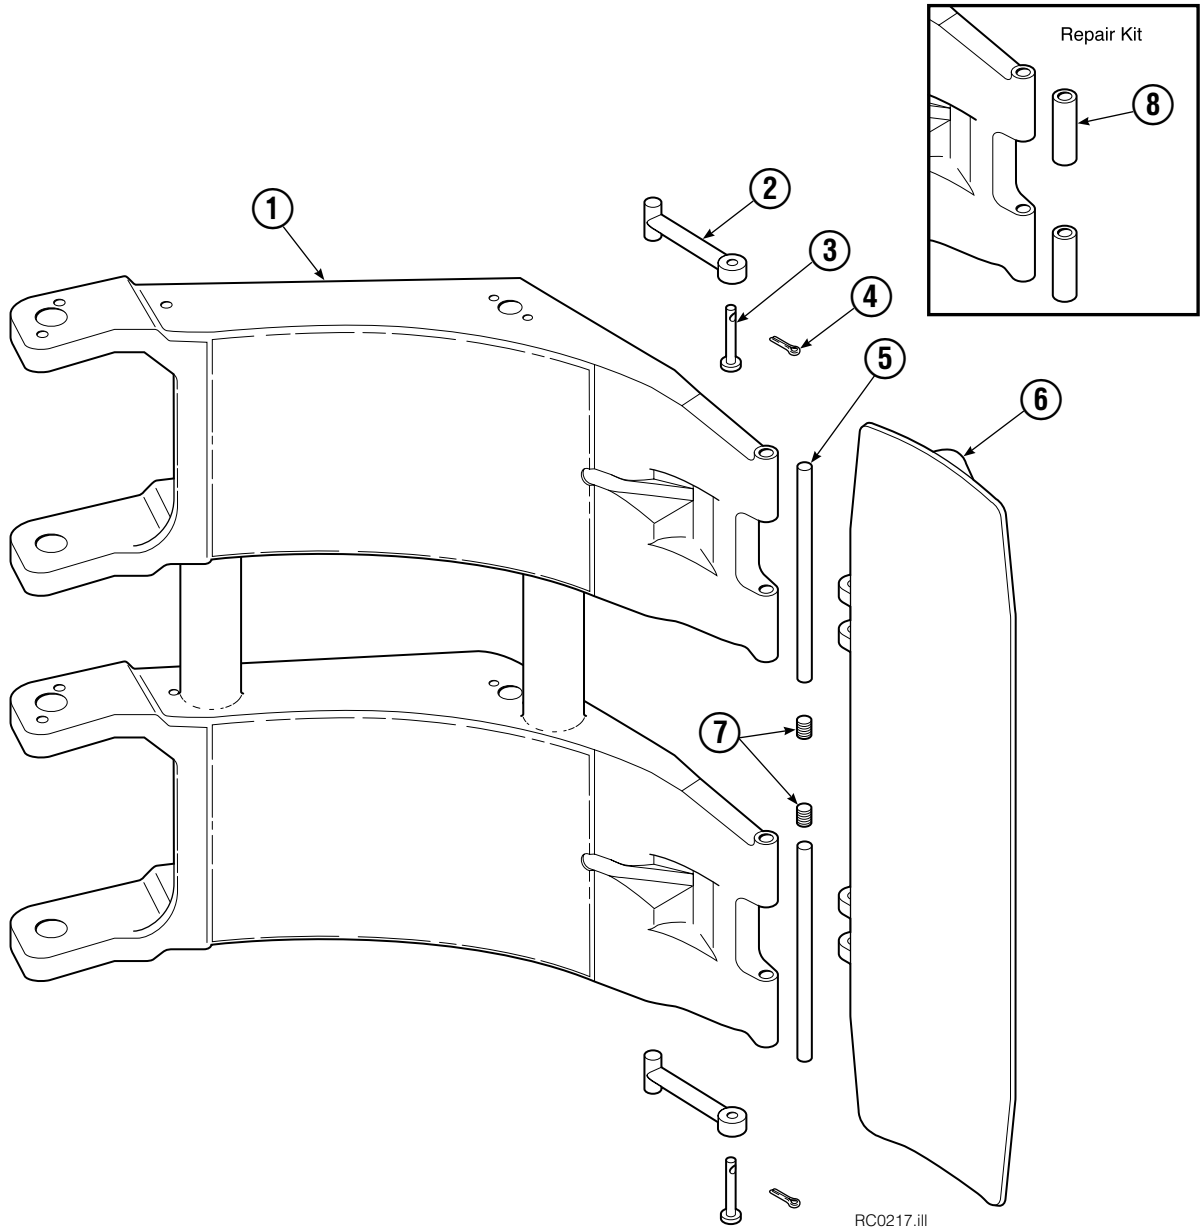

Short Arm

90F			
REF	QTY	PART NO.	DESCRIPTION
		674948	Contact Pad Group ▲
1	1	206672	Short Arm
2	2	674994	Link
3	2	682978	Clevis Pin
4	2	6525	Cotter Pin
5	2	674993	Pin
6	1	674962	Contact Pad
7	2	689900	Plug
8	1	676810	Arm Tip Repair Kit

▲ Includes items 2 through 7 only.