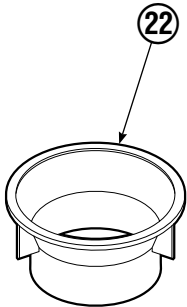

Reference: SK-5314, SK-5315.

Hosing Group

REF	QTY	PART NO.	DESCRIPTION
		223425	Hosing Group
1	4	680238	Hose, 58.75 in.
2	1	222681	Revolving Connection ▲
3	4	681286	Hose, 65.00 in.
4	2	209019	Washer
5	2	212088	Shoulder Bolt
6	4	680114	Insert
7	4	673417	Segment
8	2	208764	Grommet

▲ See Revolving Connection page for parts breakdown.

Reference: Common Parts Group 223426R0.

Revolving Connection

REF	QTY	PART NO.	DESCRIPTION
		222681	Revolving Connection
1	4	604511	Fitting, 6-6
2	4	611302	Fitting, 6-6
3	1	3138	Snap Ring
4	1	7341	Snap Ring
5	2	564448	O-Ring
6	1	222675	Bracket
7	2	681238	Lockwasher, M10
8	2	212632	Capscrew, M10 x 20
9	1	222671	Body
10	2	605743	Fitting Adapter
11	3	214649	Seal
12	1	222674	Shaft
13	1	222684	End Block
14	2	768798	Capscrew, M8 x 45
		222694	Service Kit

Long Arm Cylinder

REF	QTY	PART NO.	DESCRIPTION
		580171	Cylinder Assembly
1	1	674843	Bearing
2	1	560997	Nut
3	1	660769	◆ Bearing
4	1	662462	◆ Seal
5	2	638295	◆ Back-Up Ring
6	2	604511	Fitting, 6-6
7	1	556852	Fitting, 4
8	1	557212	Check Valve
9	1	2801	◆ O-Ring
10	1	583977	◆ Back-Up Ring
11	1	554598	◆ Seal
12	1	628047	◆ Wiper
13	1	557405	Rod
14	1	555724	Retainer
15	1	557389	Piston
16	1	2722	◆ O-Ring
17	1	558353	Shell
18	1	667516	Check Valve Service Kit
19	1	—	Spacer
20	1	—	Spacer
21	2	675006	Bearing
22	1	669243	Seal Loader
		555725	Service Kit

◆ Included in Service Kit 555725.

Reference: S-5320, S-5321.

Short Arm Cylinder

REF	QTY	PART NO.	DESCRIPTION
		557363	Cylinder Assembly
1	3	674843	Bearing
2	1	560997	Nut
3	1	674843	◆ Bearing
4	1	662462	◆ Seal
5	2	638295	◆ Back-Up Ring
6	2	604511	Fitting, 6-6
7	1	556852	Fitting, 4
8	1	557212	Check Valve
9	1	2801	◆ O-Ring
10	1	562731	◆ Back-Up Ring
11	1	554598	◆ Seal
12	1	628047	◆ Wiper
13	1	555393	Rod
14	1	555724	Retainer
15	1	557389	Piston
16	1	2722	◆ O-Ring
17	1	555741	Shell
18	1	667516	Check Valve Service Kit
19	1	—	Spacer
20	1	669243	Seal Loader
		555725	Service Kit