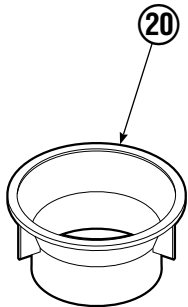

Reference: SK-5314, SK-5315.

Hosing Group

REF	QTY	PART NO.	DESCRIPTION
		223425	Hosing Group
1	4	680238	Hose, 58.75 in.
2	1	222681	Revolving Connection ▲
3	4	681286	Hose, 65.00 in.
4	2	209019	Washer
5	2	212088	Shoulder Bolt
6	4	680114	Insert
7	4	673417	Segment
8	2	208764	Grommet

▲ See Revolving Connection page for parts breakdown.

Reference: Common Parts Group 223426R0.

Revolving Connection

REF	QTY	PART NO.	DESCRIPTION
		222681	Revolving Connection
1	4	604511	Fitting, 6-6
2	4	611302	Fitting, 6-6
3	1	3138	Snap Ring
4	1	7341	Snap Ring
5	2	564448	O-Ring
6	1	222675	Bracket
7	2	681238	Lockwasher, M10
8	2	212632	Capscrew, M10 x 20
9	1	222671	Body
10	2	605743	Fitting Adapter
11	3	214649	Seal
12	1	222674	Shaft
13	1	222684	End Block
14	2	768798	Capscrew, M8 x 45
		222694	Service Kit

Long Arm Cylinder

REF	QTY	PART NO.	DESCRIPTION
		580171	Cylinder Assembly
1	1	674843	Bearing
2	1	560997	Nut
3	1	660769	◆ Bearing
4	1	662462	◆ Seal
5	2	638295	◆ Back-Up Ring
6	2	604511	Fitting, 6-6
7	1	556852	Fitting, 4
8	1	557212	Check Valve
9	1	2801	◆ O-Ring
10	1	583977	◆ Back-Up Ring
11	1	554598	◆ Seal
12	1	628047	◆ Wiper
13	1	557405	Rod
14	1	555724	Retainer
15	1	557389	Piston
16	1	2722	◆ O-Ring
17	1	558353	Shell
18	1	667516	Check Valve Service Kit
19	1	—	Spacer
20	1	—	Spacer
21	2	675006	Bearing
22	1	669243	Seal Loader
		555725	Service Kit

◆ Included in Service Kit 555725.

Reference: S-5320, S-5321.

Short Arm Cylinder

REF	QTY	PART NO.	DESCRIPTION
		557363	Cylinder Assembly
1	3	674843	Bearing
2	1	560997	Nut
3	1	674843	◆ Bearing
4	1	662462	◆ Seal
5	2	638295	◆ Back-Up Ring
6	2	604511	Fitting, 6-6
7	1	556852	Fitting, 4
8	1	557212	Check Valve
9	1	2801	◆ O-Ring
10	1	562731	◆ Back-Up Ring
11	1	554598	◆ Seal
12	1	628047	◆ Wiper
13	1	555393	Rod
14	1	555724	Retainer
15	1	557389	Piston
16	1	2722	◆ O-Ring
17	1	555741	Shell
18	1	667516	Check Valve Service Kit
19	1	—	Spacer
20	1	669243	Seal Loader
		555725	Service Kit