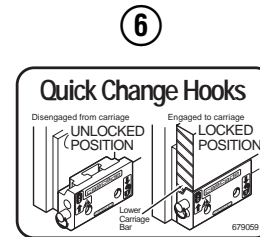

OR

Write: Cascade Corporation, P.O. Box 20187, Portland, OR 97220

Internet: www.cascorp.com

Safety Decals

RC0636.ill

Roll Clamp Safety Decals			
REF	QTY	PART NO.	DESCRIPTION
1	6	665595	No Hand Hold Decal
2	3	660269	Short Arm Rotation Position Decal
3	4	656038	Caution Decal
4	4	679150	No Step Decal
5	4	665677	Trapped Pressure Decal
6	1	679059	Quick-Change Hook Decal