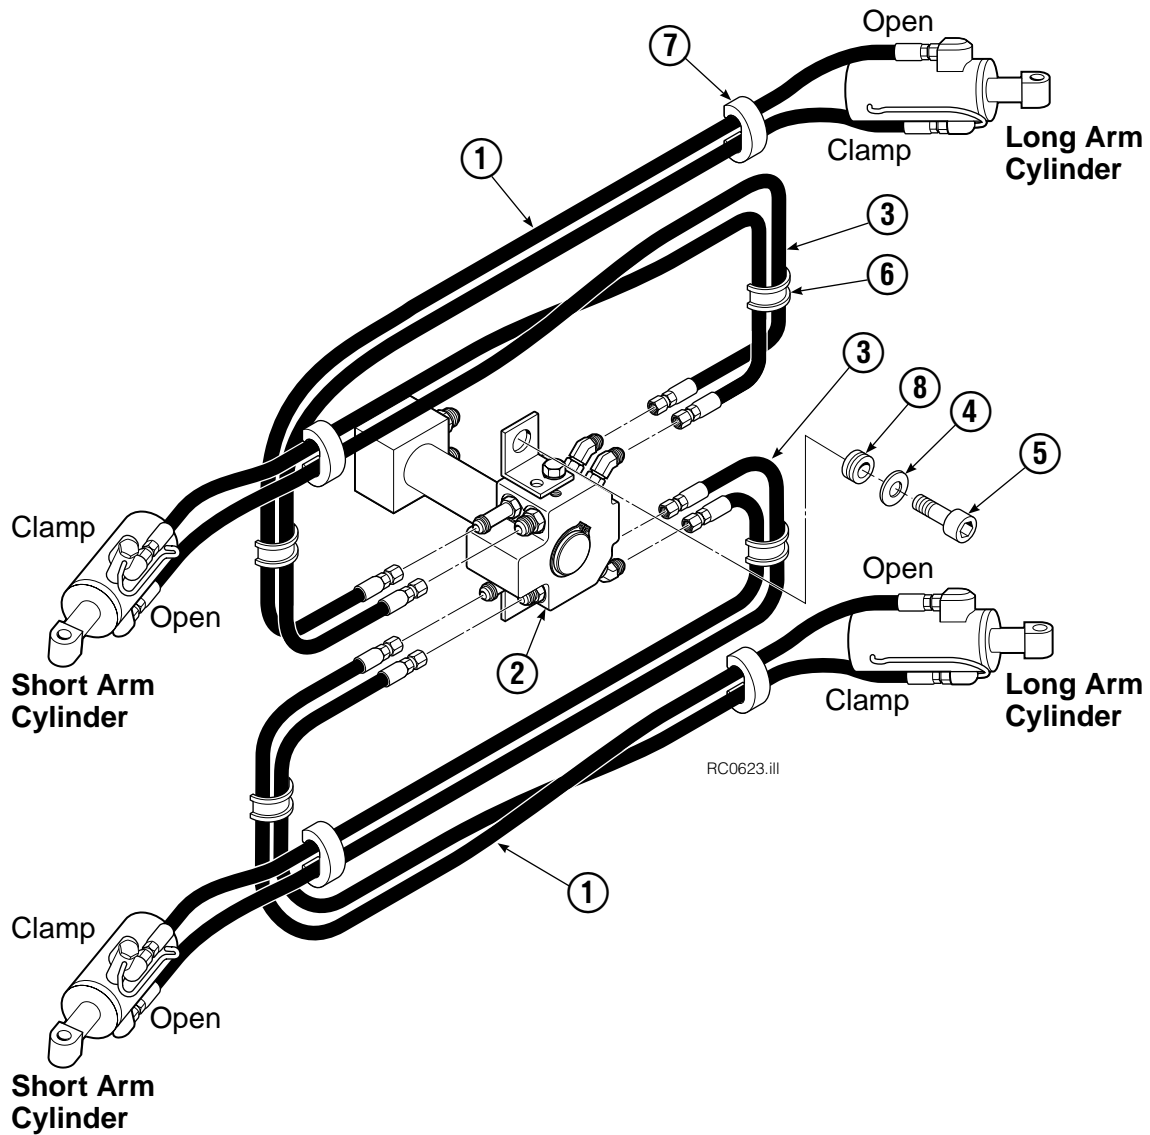

Common Components

RC0126.iii

90F			
REF	QTY	PART NO.	DESCRIPTION
		206686	Components Group
1	8	660200	Shim
2	24	768809	Capscrew, M8 x 16-8.8
3	8	206589	Retainer
4	8	680651	Pin
5	8	673385	Drive Pin
6	4	206591	Retainer
7	4	675022	Pin
8	4	681673	Spacer
9	16	673379	Shim
10	4	675086	Drive Pin

Reference: SK-5314, SK-5315.

Hosing Group

REF	QTY	PART NO.	DESCRIPTION
		223425	Hosing Group
1	4	680238	Hose, 58.75 in.
2	1	222681	Revolving Connection ▲
3	4	681286	Hose, 65.00 in.
4	2	209019	Washer
5	2	212088	Shoulder Bolt
6	4	680114	Insert
7	4	673417	Segment
8	2	208764	Grommet

▲ See Revolving Connection page for parts breakdown.

Reference: Common Parts Group 223426R0.

Revolving Connection

REF	QTY	PART NO.	DESCRIPTION
		222681	Revolving Connection
1	4	604511	Fitting, 6-6
2	4	611302	Fitting, 6-6
3	1	3138	Snap Ring
4	1	7341	Snap Ring
5	2	564448	O-Ring
6	1	222675	Bracket
7	2	681238	Lockwasher, M10
8	2	212632	Capscrew, M10 x 20
9	1	222671	Body
10	2	605743	Fitting Adapter
11	3	214649	Seal
12	1	222674	Shaft
13	1	222684	End Block
14	2	768798	Capscrew, M8 x 45
		222694	Service Kit