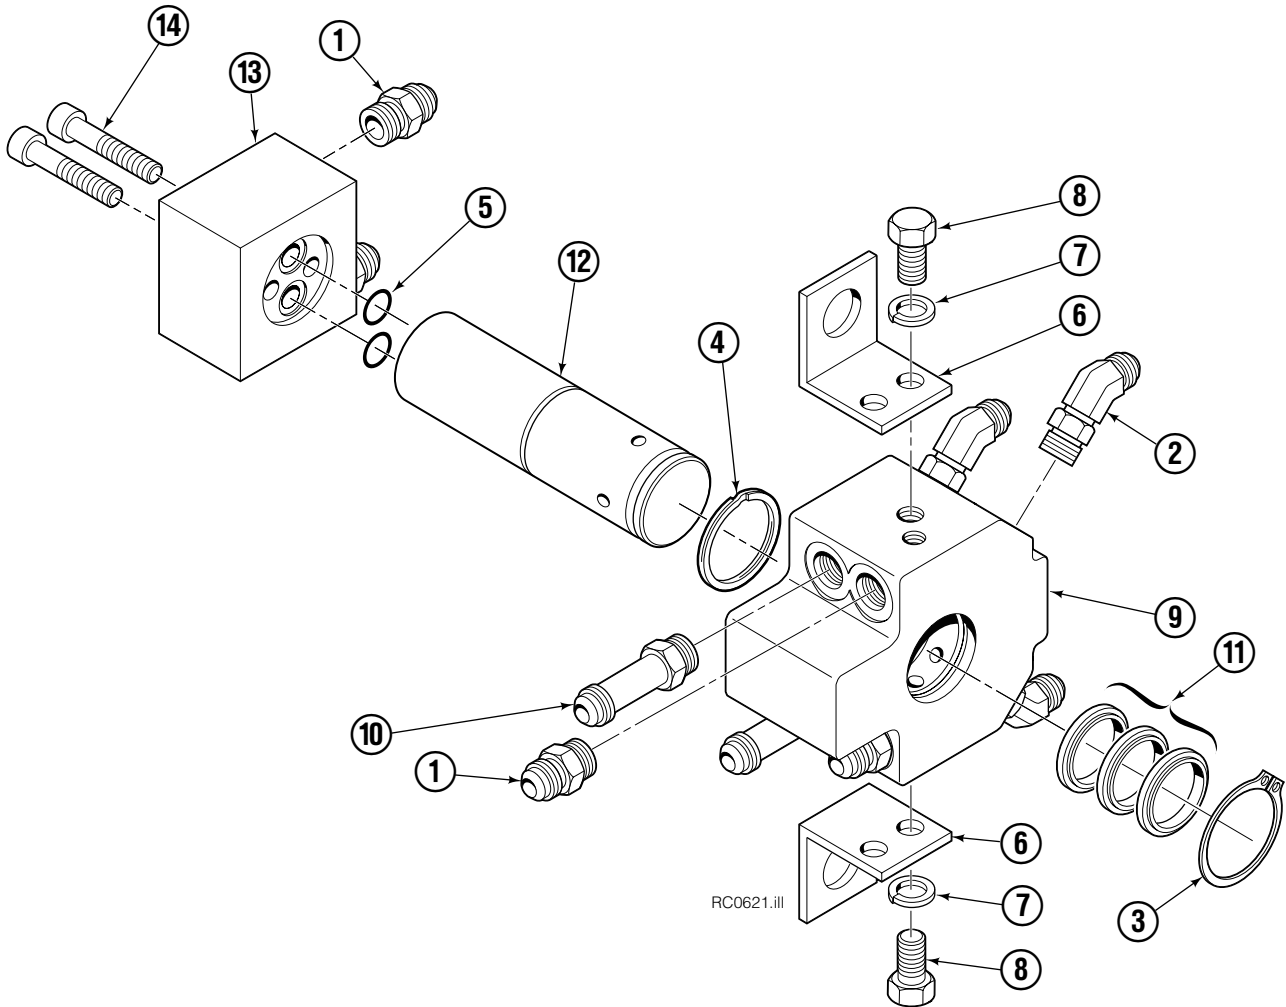

Reference: SK-5314, SK-5315.

Hosing Group

REF	QTY	PART NO.	DESCRIPTION
		223425	Hosing Group
1	4	680238	Hose, 58.75 in.
2	1	222681	Revolving Connection ▲
3	4	681286	Hose, 65.00 in.
4	2	209019	Washer
5	2	212088	Shoulder Bolt
6	4	680114	Insert
7	4	673417	Segment
8	2	208764	Grommet

▲ See Revolving Connection page for parts breakdown.

Reference: Common Parts Group 223426R0.

Revolving Connection

REF	QTY	PART NO.	DESCRIPTION
		222681	Revolving Connection
1	4	604511	Fitting, 6-6
2	4	611302	Fitting, 6-6
3	1	3138	Snap Ring
4	1	7341	Snap Ring
5	2	564448	O-Ring
6	1	222675	Bracket
7	2	681238	Lockwasher, M10
8	2	212632	Capscrew, M10 x 20
9	1	222671	Body
10	2	605743	Fitting Adapter
11	3	214649	Seal
12	1	222674	Shaft
13	1	222684	End Block
14	2	768798	Capscrew, M8 x 45
		222694	Service Kit

Long Arm Cylinder

REF	QTY	PART NO.	DESCRIPTION
		580171	Cylinder Assembly
1	1	674843	Bearing
2	1	560997	Nut
3	1	660769	◆ Bearing
4	1	662462	◆ Seal
5	2	638295	◆ Back-Up Ring
6	2	604511	Fitting, 6-6
7	1	556852	Fitting, 4
8	1	557212	Check Valve
9	1	2801	◆ O-Ring
10	1	583977	◆ Back-Up Ring
11	1	554598	◆ Seal
12	1	628047	◆ Wiper
13	1	557405	Rod
14	1	555724	Retainer
15	1	557389	Piston
16	1	2722	◆ O-Ring
17	1	558353	Shell
18	1	667516	Check Valve Service Kit
19	1	—	Spacer
20	1	—	Spacer
21	2	675006	Bearing
22	1	669243	Seal Loader
		555725	Service Kit