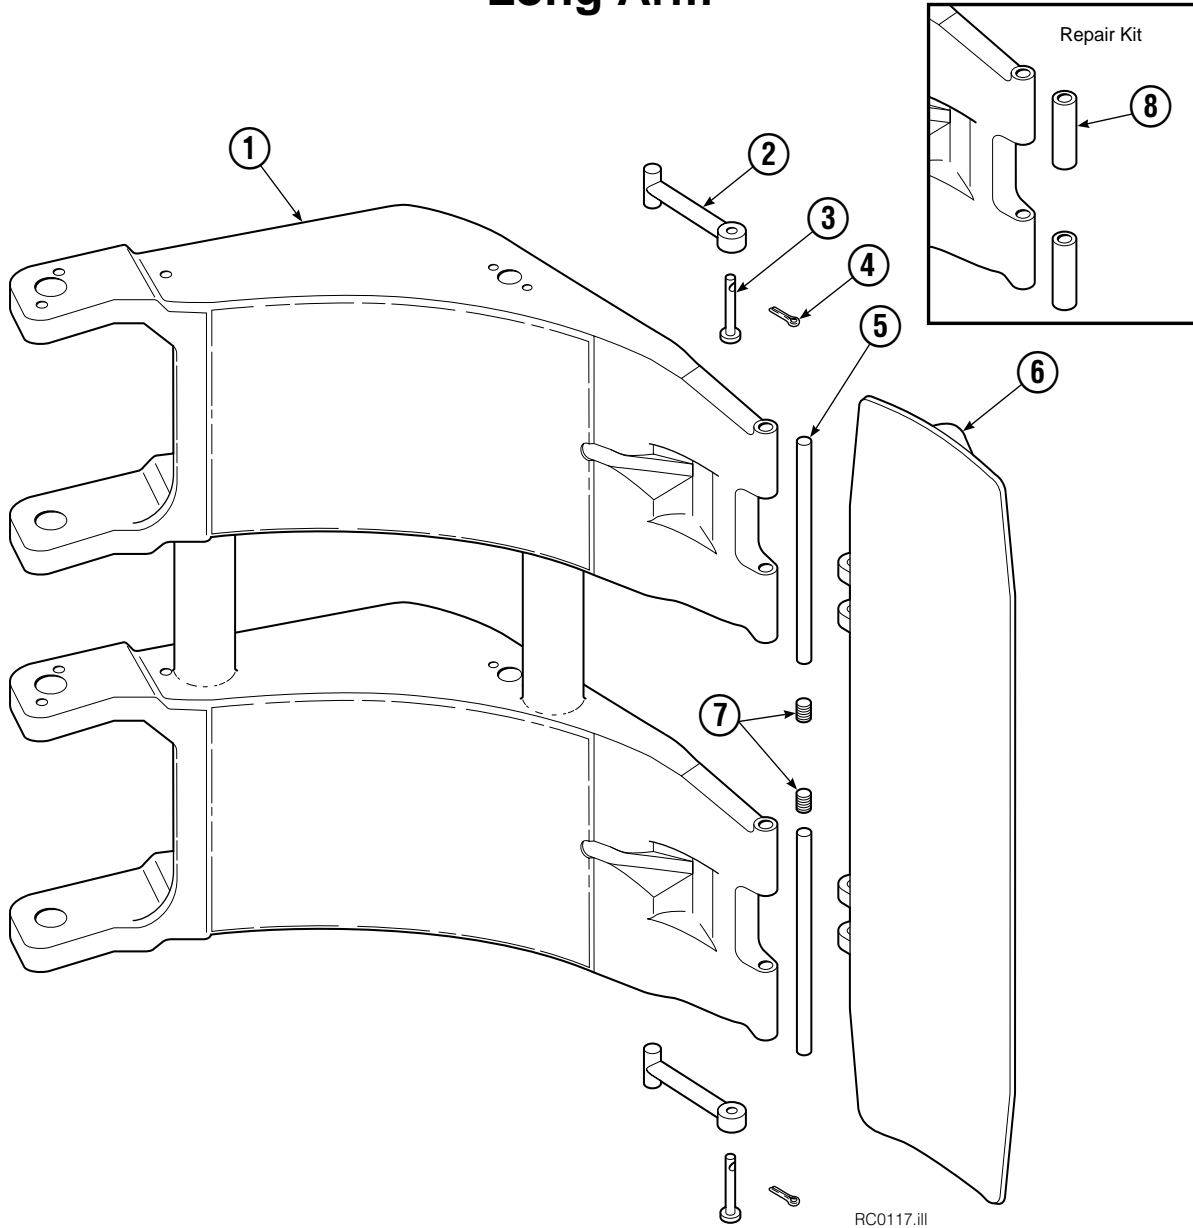

◆ Included in Service Kit 555725.

Reference: S-5313, S-5314.

Short Arm

90F			
REF	QTY	PART NO.	DESCRIPTION
		674948	Contact Pad Group ▲
1	1	206672	Short Arm
2	2	674994	Link
3	2	682978	Clevis Pin
4	2	6525	Cotter Pin
5	2	674993	Pin
6	1	674962	Contact Pad
7	2	689900	Plug
8	1	676810	Arm Tip Repair Kit

▲ Includes items 2 through 7 only.

Long Arm

RC0117.iii

90F			
REF	QTY	PART NO.	DESCRIPTION
		206598	Contact Pad Group ▲
1	1	206673	Long Arm
2	2	674994	Link
3	2	682978	Clevis Pin
4	2	6525	Cotter Pin
5	2	674993	Pin
6	1	206601	Contact Pad
7	2	689900	Plug
8	1	676810	Arm Tip Repair Kit