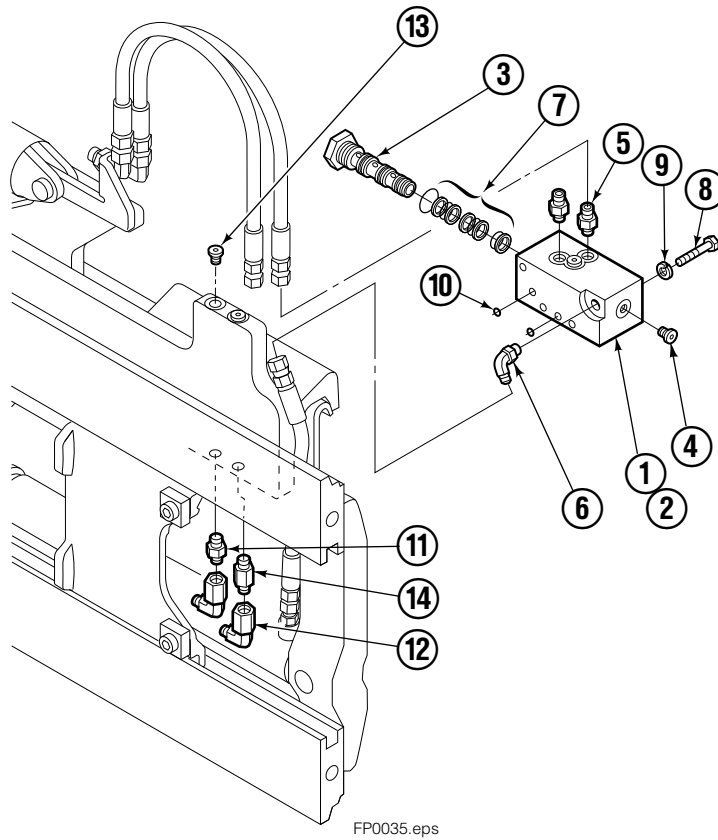

- Carriage width.
- ◆ See L.H. Cylinder page for parts breakdown.
- ▼ See R.H. Cylinder page for parts breakdown.

- Includes items 1 through 6.
- Includes items 7 through 26.

Left Hand Cylinder

55F			
REF	QTY	PART NO.	DESCRIPTION
		583945	Cylinder Assembly
1	1	564170	Shell
2	1	564186	Rod
3	1	685664	Retainer
4	1	685665	Piston
5	1	564193	● Rod End
6	1	5718	● Nut
7	1	636850	● Rod Wiper
8	1	646540	● Rod Seal
9	1	2718	● O-Ring
10	1	615122	● Back-up Ring
11	1	2710	● O-Ring
12	1	663728	● Piston Seal
13	1	563462	Piston Nut
14	1	563916	Retaining Ring
15	1	3137	Snap Ring
		684827	Service Kit

● Included in Service Kit 684827.

Reference: S-6140, S-6141.

Right Hand Cylinder

55F			
REF	QTY	PART NO.	DESCRIPTION
		583953	Cylinder Assembly
1	1	564178	Shell
2	1	564186	Rod
3	1	685664	Retainer
4	1	685665	Piston
5	1	564193	● Rod End
6	1	5718	● Nut
7	1	636850	● Rod Wiper
8	1	646540	● Rod Seal
9	1	2718	● O-Ring
10	1	615122	● Back-up Ring
11	1	2710	● O-Ring
12	1	663728	● Piston Seal
13	1	563462	Piston Nut
14	1	563916	Retaining Ring
15	1	3137	Snap Ring
		684827	Service Kit

● Included in Service Kit 684827.

Reference: S-6138, S-6139.

Flow Divider Group

55F			
REF	QTY	PART NO.	DESCRIPTION
		206921	Flow Divider Group
1	1	■ 206919	Valve
2	1	206918	Valve Body
3	1	207301	Cartridge-Combiner
4	2	663694	Fitting, 3
5	2	617915	Fitting, 4-4
6	1	617917	Fitting, 4-4
7	1	679992	Service Kit
8	3	685105	Capscrew
9	3	678993	Lockwasher
10	2	207300	O-Ring
11	6	617915	Fitting, 4-4
12	2	617641	Fitting, 4-4
13	2	609234	Fitting, 4-4
14	1	617916	Fitting, 4-4

■ Includes items 1 through 7.

Standard Installation Group

REF	QTY	PART NO.	DESCRIPTION
		207342	Installation Group
1	1	207314	Bracket
2	2	762899	Capscrew, M10X20-8.8
3	2	681238	Lockwasher
4	2	2453	Fitting, 8-8
5	2	207578	Hose