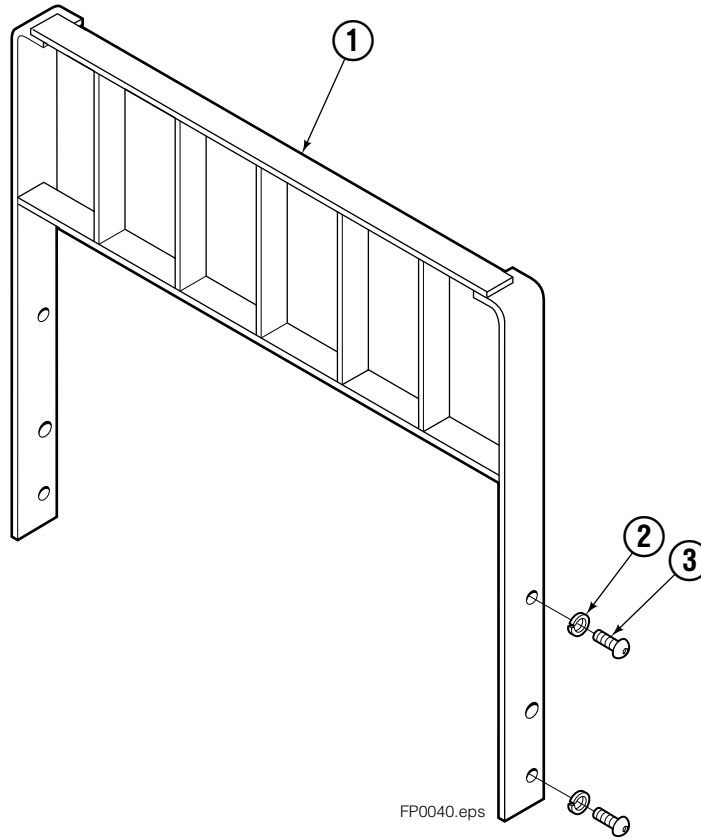

Backrests

55F			
REF	QTY	PART NO.	DESCRIPTION
1	1	207134	Backrest-49"x48" ■
2	4	684586	Lockwasher
3	4	200173	Capscrew

■ Width by Height.
Ref: 3S-3979.

Do you have questions you need answered right now? Call your nearest Cascade Parts Department.