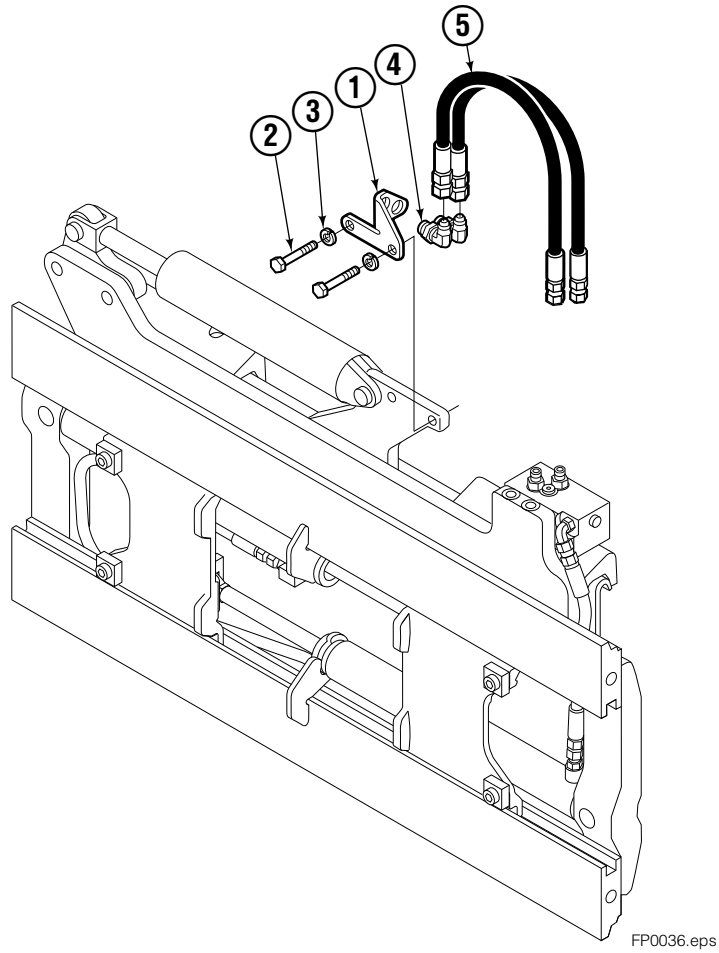

● Included in Service Kit 684827.

Reference: S-6140, S-6141.

Right Hand Cylinder

55F			
REF	QTY	PART NO.	DESCRIPTION
		583953	Cylinder Assembly
1	1	564178	Shell
2	1	564186	Rod
3	1	685664	Retainer
4	1	685665	Piston
5	1	564193	● Rod End
6	1	5718	● Nut
7	1	636850	● Rod Wiper
8	1	646540	● Rod Seal
9	1	2718	● O-Ring
10	1	615122	● Back-up Ring
11	1	2710	● O-Ring
12	1	663728	● Piston Seal
13	1	563462	Piston Nut
14	1	563916	Retaining Ring
15	1	3137	Snap Ring
		684827	Service Kit

● Included in Service Kit 684827.

Reference: S-6138, S-6139.

Flow Divider Group

55F			
REF	QTY	PART NO.	DESCRIPTION
		206921	Flow Divider Group
1	1	■ 206919	Valve
2	1	206918	Valve Body
3	1	207301	Cartridge-Combiner
4	2	663694	Fitting, 3
5	2	617915	Fitting, 4-4
6	1	617917	Fitting, 4-4
7	1	679992	Service Kit
8	3	685105	Capscrew
9	3	678993	Lockwasher
10	2	207300	O-Ring
11	6	617915	Fitting, 4-4
12	2	617641	Fitting, 4-4
13	2	609234	Fitting, 4-4
14	1	617916	Fitting, 4-4

■ Includes items 1 through 7.

Standard Installation Group

REF	QTY	PART NO.	DESCRIPTION
		207342	Installation Group
1	1	207314	Bracket
2	2	762899	Capscrew, M10X20-8.8
3	2	681238	Lockwasher
4	2	2453	Fitting, 8-8
5	2	207578	Hose

Backrests

55F			
REF	QTY	PART NO.	DESCRIPTION
1	1	207134	Backrest-49"x48" ■
2	4	684586	Lockwasher
3	4	200173	Capscrew

■ Width by Height.
Ref: 3S-3979.

Do you have questions you need answered right now? Call your nearest Cascade Parts Department.