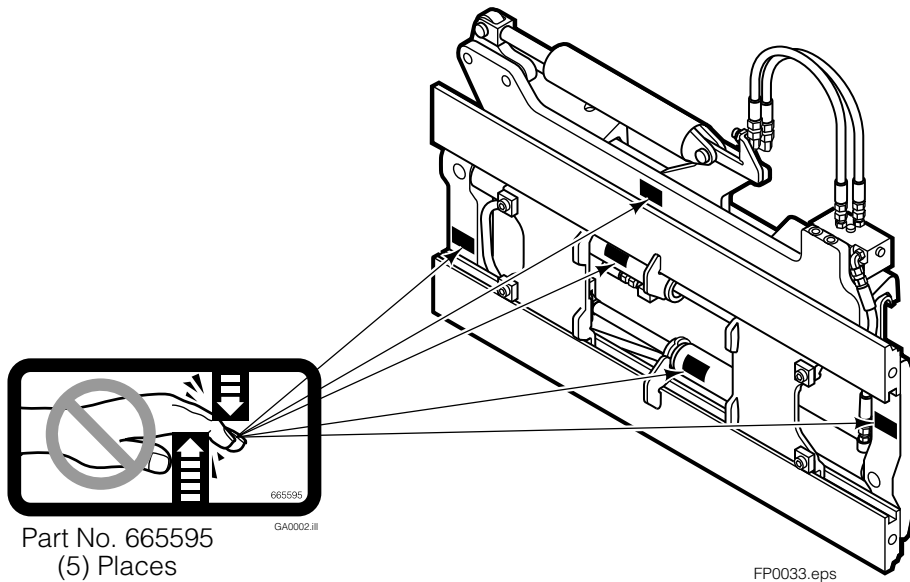

Safety Decals

Part No. 665595
(5) Places

GA0002.ill

FP0033.eps

Mounting Group Sideshifting

Reference:
BC-101
SK-5981
Mtg: 2S-3988
Frame: 4S-3972

55F							
REF	QTY	PART NO.	DESCRIPTION	REF	QTY	PART NO.	DESCRIPTION
		207327●	Sideshifting Mounting ■	10	4	667225	Washer
1	1	373135	Frame ■	11	6	766154	Capscrew, M16x2,0x40-8.8
2	1	207185	Anchor Bracket ■	12	4	678990	Nut
3	2	601676	Fitting, 6-6	13	1	206909	Lug
4	1	206917	Center Bearing—49" only	14	1	206910	Spacer
5	2	678525	Clevis Pin	15	2	684355	Lockwasher
6	2	672726	Hairpin Cotter	16	2	204187	Upper Bearing
◆7	1	675548	Cylinder Assembly	17	2	207209	Lower Bearing
8	1	675550	Washer (orifice .085)	18	2	207578	Hose
9	2	204186	Lower Hook				