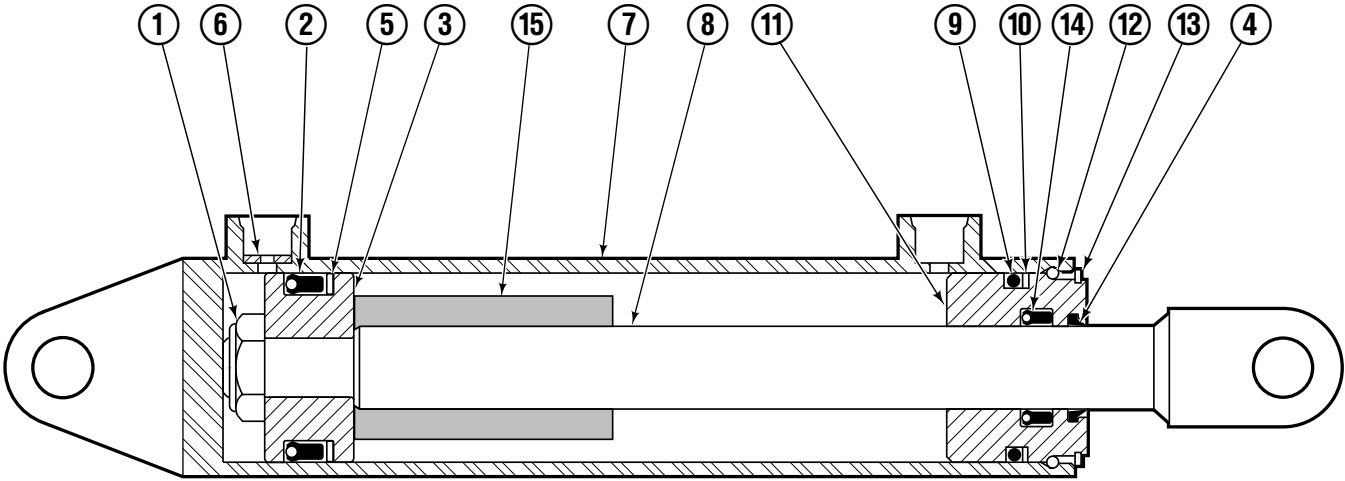

Safety Decals

Part No. 665595
(5) Places

GA0002.ill

FP0033.eps

Mounting Group Sideshifting

Reference:
BC-101
SK-5981
Mtg: 2S-3988
Frame: 4S-3972

55F							
REF	QTY	PART NO.	DESCRIPTION	REF	QTY	PART NO.	DESCRIPTION
		207327●	Sideshifting Mounting ■	10	4	667225	Washer
1	1	373135	Frame ■	11	6	766154	Capscrew, M16x2,0x40-8.8
2	1	207185	Anchor Bracket ■	12	4	678990	Nut
3	2	601676	Fitting, 6-6	13	1	206909	Lug
4	1	206917	Center Bearing—49" only	14	1	206910	Spacer
5	2	678525	Clevis Pin	15	2	684355	Lockwasher
6	2	672726	Hairpin Cotter	16	2	204187	Upper Bearing
◆7	1	675548	Cylinder Assembly	17	2	207209	Lower Bearing
8	1	675550	Washer (orifice .085)	18	2	207578	Hose
9	2	204186	Lower Hook				

- Carriage width.
- Includes items 2 through 17.
- ◆ See Cylinder page for parts breakdown.

Sideshift Cylinder

FP0079.ill

REF	QTY	PART NO.	DESCRIPTION
		675548	Cylinder Assembly
1	1	553857	Nut
■ 2	1	662452	Seal
3	1	553501	Piston
■ 4	1	636851	Wiper
■ 5	1	638247	Back-up Ring
6	1	675550	Washer (orifice .085)
7	1	675549	Shell
8	1	553449	Rod
■ 9	1	2785	O-Ring
■ 10	1	615128	Back-up Ring
11	1	553500	Retainer
12	1	553856	Retaining Ring
13	1	7202	Snap Ring
■ 14	1	641835	Seal
15	1	---	Spacer
		553861	Service Kit