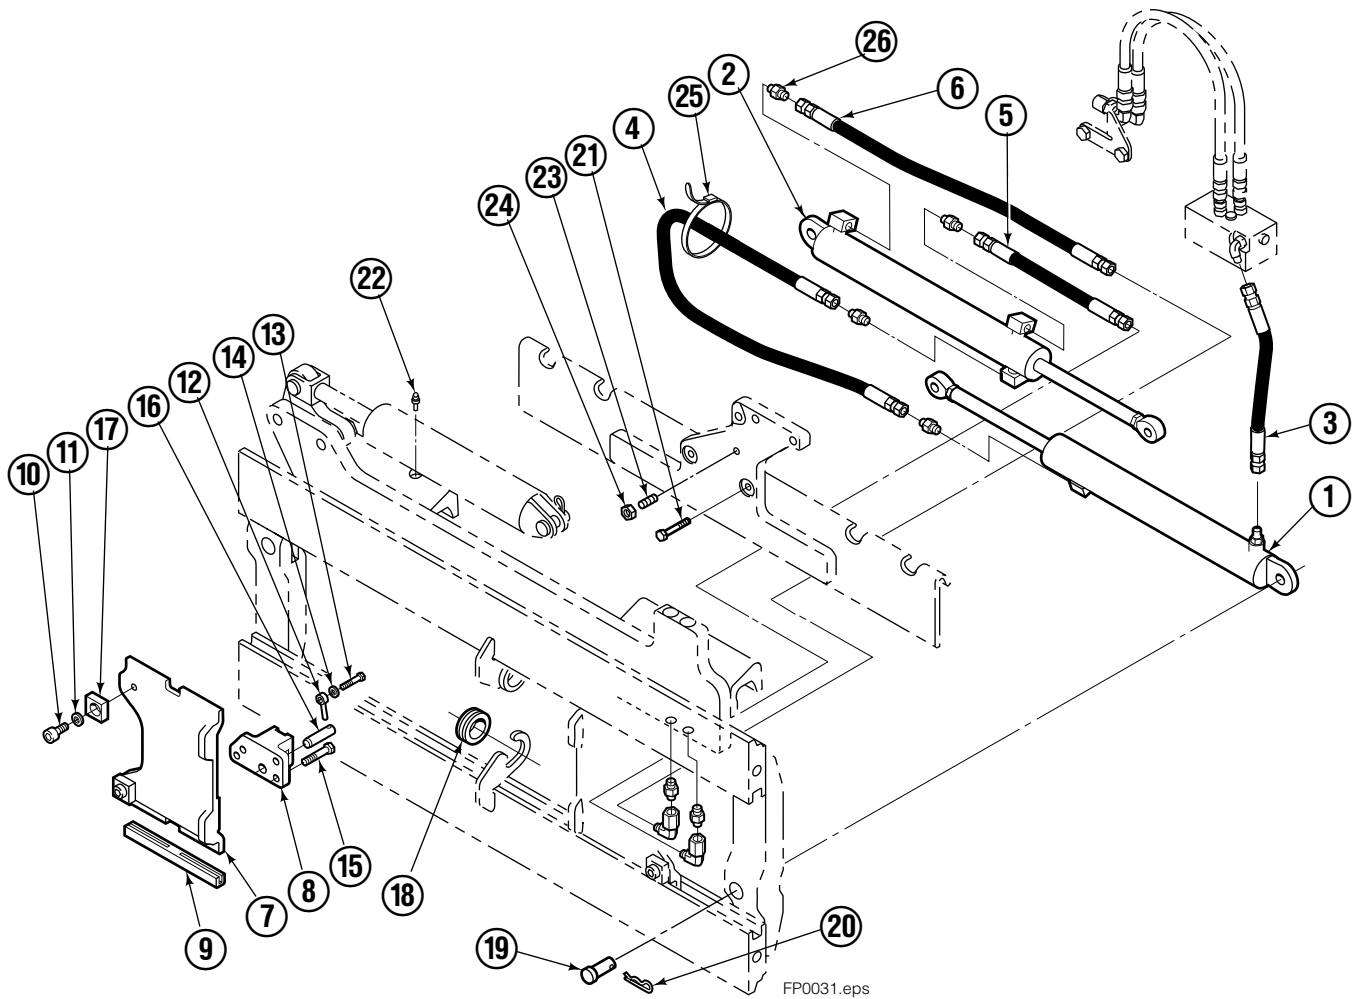

Safety Decals

Part No. 665595
(5) Places

GA0002.ill

FP0033.eps

Mounting Group Sideshifting

Reference:
BC-101
SK-5981
Mtg: 2S-3988
Frame: 4S-3972

55F							
REF	QTY	PART NO.	DESCRIPTION	REF	QTY	PART NO.	DESCRIPTION
		207327●	Sideshifting Mounting ■	10	4	667225	Washer
1	1	373135	Frame ■	11	6	766154	Capscrew, M16x2,0x40-8.8
2	1	207185	Anchor Bracket ■	12	4	678990	Nut
3	2	601676	Fitting, 6-6	13	1	206909	Lug
4	1	206917	Center Bearing—49" only	14	1	206910	Spacer
5	2	678525	Clevis Pin	15	2	684355	Lockwasher
6	2	672726	Hairpin Cotter	16	2	204187	Upper Bearing
◆7	1	675548	Cylinder Assembly	17	2	207209	Lower Bearing
8	1	675550	Washer (orifice .085)	18	2	207578	Hose
9	2	204186	Lower Hook				

- Carriage width.
- Includes items 2 through 17.
- ◆ See Cylinder page for parts breakdown.

Sideshift Cylinder

FP0079.ill

REF	QTY	PART NO.	DESCRIPTION
		675548	Cylinder Assembly
1	1	553857	Nut
■ 2	1	662452	Seal
3	1	553501	Piston
■ 4	1	636851	Wiper
■ 5	1	638247	Back-up Ring
6	1	675550	Washer (orifice .085)
7	1	675549	Shell
8	1	553449	Rod
■ 9	1	2785	O-Ring
■ 10	1	615128	Back-up Ring
11	1	553500	Retainer
12	1	553856	Retaining Ring
13	1	7202	Snap Ring
■ 14	1	641835	Seal
15	1	---	Spacer
		553861	Service Kit

■ Included in Service Kit 553861.

Hydraulic/Fork Group

Reference:
BC-101
SK-5981

55F

REF	QTY	PART NO.	DESCRIPTION	REF	QTY	PART NO.	DESCRIPTION
		●207222	Hydraulic Group-49" ■	13	2	763169	Capscrew
		□206912	Fork Group	14	2	680217	Lockwasher
◆1	1	583945	Cylinder Assembly L. H. 49" ■	15	8	206924	Capscrew
▼2	1	583953	Cylinder Assembly R. H. 49" ■	16	2	206925	Pin
3	1	207298	Hose-49" ■	17	4	207552	Block
4	1	207570	Hose-49" ■	18	2	206916	Grommet
5	1	207565	Hose	19	2	206926	Clevis Pin
6	1	207571	Hose-49" ■	20	2	207210	Hairpin Cotter
7	2	207208	Fork Carrier	21	2	768551	Capscrew
8	2	206914	Lug	22	2	7403	Grease Fitting
9	4	206915	Bearing	23	1	768753	Setscrew
10	4	206922	Capscrew	24	1	207211	Jam Nut
11	4	678991	Lockwasher	25	1	200008	Cable Tie
12	2	206923	Eyebolt	26	6	617915	Fitting, 4-4