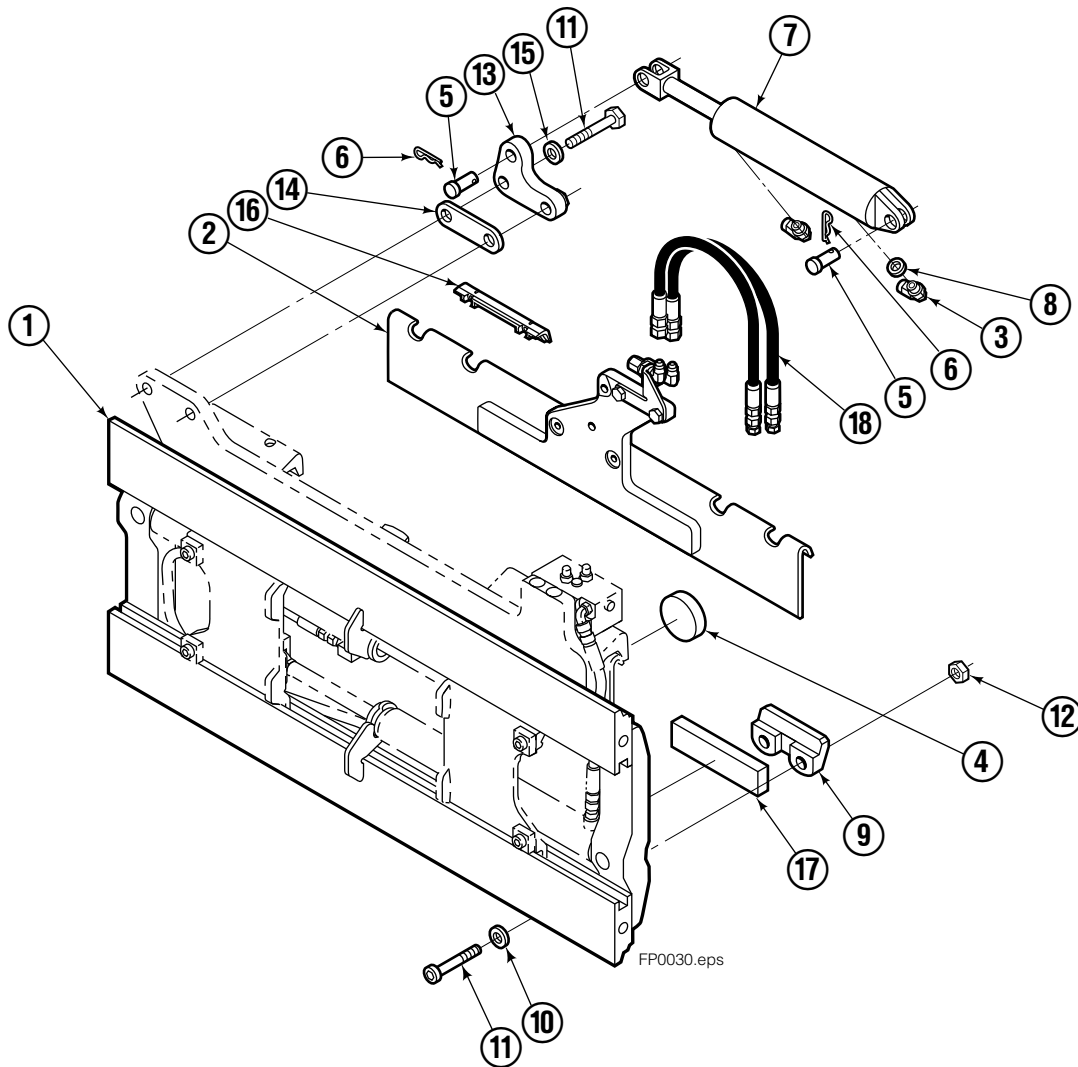

Safety Decals

Part No. 665595
(5) Places

GA0002.ill

FP0033.eps

Mounting Group Sideshifting

Reference:
BC-101
SK-5981
Mtg: 2S-3988
Frame: 4S-3972

55F							
REF	QTY	PART NO.	DESCRIPTION	REF	QTY	PART NO.	DESCRIPTION
		207327●	Sideshifting Mounting ■	10	4	667225	Washer
1	1	373135	Frame ■	11	6	766154	Capscrew, M16x2,0x40-8.8
2	1	207185	Anchor Bracket ■	12	4	678990	Nut
3	2	601676	Fitting, 6-6	13	1	206909	Lug
4	1	206917	Center Bearing—49" only	14	1	206910	Spacer
5	2	678525	Clevis Pin	15	2	684355	Lockwasher
6	2	672726	Hairpin Cotter	16	2	204187	Upper Bearing
◆7	1	675548	Cylinder Assembly	17	2	207209	Lower Bearing
8	1	675550	Washer (orifice .085)	18	2	207578	Hose
9	2	204186	Lower Hook				

- Carriage width.
- Includes items 2 through 17.
- ◆ See Cylinder page for parts breakdown.

Sideshift Cylinder

FP0079.ill

REF	QTY	PART NO.	DESCRIPTION
		675548	Cylinder Assembly
1	1	553857	Nut
■ 2	1	662452	Seal
3	1	553501	Piston
■ 4	1	636851	Wiper
■ 5	1	638247	Back-up Ring
6	1	675550	Washer (orifice .085)
7	1	675549	Shell
8	1	553449	Rod
■ 9	1	2785	O-Ring
■ 10	1	615128	Back-up Ring
11	1	553500	Retainer
12	1	553856	Retaining Ring
13	1	7202	Snap Ring
■ 14	1	641835	Seal
15	1	---	Spacer
		553861	Service Kit

■ Included in Service Kit 553861.

Hydraulic/Fork Group

Reference:
BC-101
SK-5981

55F

REF	QTY	PART NO.	DESCRIPTION	REF	QTY	PART NO.	DESCRIPTION
		●207222	Hydraulic Group-49" ■	13	2	763169	Capscrew
		□206912	Fork Group	14	2	680217	Lockwasher
◆1	1	583945	Cylinder Assembly L. H. 49" ■	15	8	206924	Capscrew
▼2	1	583953	Cylinder Assembly R. H. 49" ■	16	2	206925	Pin
3	1	207298	Hose-49" ■	17	4	207552	Block
4	1	207570	Hose-49" ■	18	2	206916	Grommet
5	1	207565	Hose	19	2	206926	Clevis Pin
6	1	207571	Hose-49" ■	20	2	207210	Hairpin Cotter
7	2	207208	Fork Carrier	21	2	768551	Capscrew
8	2	206914	Lug	22	2	7403	Grease Fitting
9	4	206915	Bearing	23	1	768753	Setscrew
10	4	206922	Capscrew	24	1	207211	Jam Nut
11	4	678991	Lockwasher	25	1	200008	Cable Tie
12	2	206923	Eyebolt	26	6	617915	Fitting, 4-4