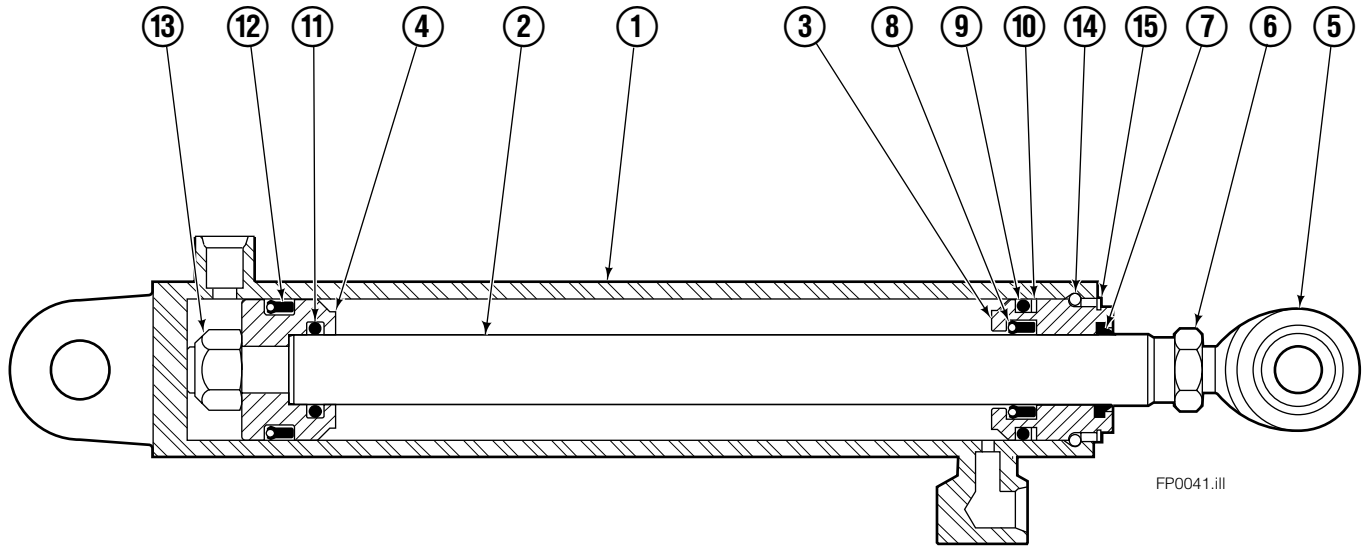

- Carriage width.
- Includes items 2 through 17.
- ◆ See Cylinder page for parts breakdown.

Sideshift Cylinder

FP0079.ill

REF	QTY	PART NO.	DESCRIPTION
		675548	Cylinder Assembly
1	1	553857	Nut
■ 2	1	662452	Seal
3	1	553501	Piston
■ 4	1	636851	Wiper
■ 5	1	638247	Back-up Ring
6	1	675550	Washer (orifice .085)
7	1	675549	Shell
8	1	553449	Rod
■ 9	1	2785	O-Ring
■ 10	1	615128	Back-up Ring
11	1	553500	Retainer
12	1	553856	Retaining Ring
13	1	7202	Snap Ring
■ 14	1	641835	Seal
15	1	---	Spacer
		553861	Service Kit

■ Included in Service Kit 553861.

Hydraulic/Fork Group

Reference:
BC-101
SK-5981

55F

REF	QTY	PART NO.	DESCRIPTION	REF	QTY	PART NO.	DESCRIPTION
		●207222	Hydraulic Group-49" ■	13	2	763169	Capscrew
		□206912	Fork Group	14	2	680217	Lockwasher
◆1	1	583945	Cylinder Assembly L. H. 49" ■	15	8	206924	Capscrew
▼2	1	583953	Cylinder Assembly R. H. 49" ■	16	2	206925	Pin
3	1	207298	Hose-49" ■	17	4	207552	Block
4	1	207570	Hose-49" ■	18	2	206916	Grommet
5	1	207565	Hose	19	2	206926	Clevis Pin
6	1	207571	Hose-49" ■	20	2	207210	Hairpin Cotter
7	2	207208	Fork Carrier	21	2	768551	Capscrew
8	2	206914	Lug	22	2	7403	Grease Fitting
9	4	206915	Bearing	23	1	768753	Setscrew
10	4	206922	Capscrew	24	1	207211	Jam Nut
11	4	678991	Lockwasher	25	1	200008	Cable Tie
12	2	206923	Eyebolt	26	6	617915	Fitting, 4-4

- Carriage width.
- ◆ See L.H. Cylinder page for parts breakdown.
- ▼ See R.H. Cylinder page for parts breakdown.

- Includes items 1 through 6.
- Includes items 7 through 26.

Left Hand Cylinder

55F			
REF	QTY	PART NO.	DESCRIPTION
		583945	Cylinder Assembly
1	1	564170	Shell
2	1	564186	Rod
3	1	685664	Retainer
4	1	685665	Piston
5	1	564193	● Rod End
6	1	5718	● Nut
7	1	636850	● Rod Wiper
8	1	646540	● Rod Seal
9	1	2718	● O-Ring
10	1	615122	● Back-up Ring
11	1	2710	● O-Ring
12	1	663728	● Piston Seal
13	1	563462	Piston Nut
14	1	563916	Retaining Ring
15	1	3137	Snap Ring
		684827	Service Kit