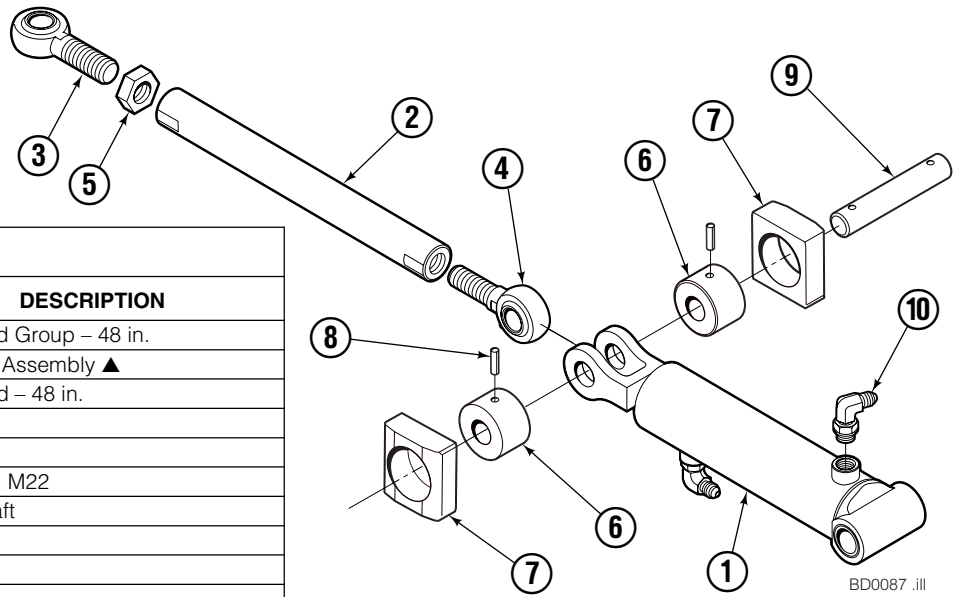

## Common items.

REF	QTY	PART NO.	DESCRIPTION
2	2	220940	Foot Assembly
3	4	204535	Bearing ▲
4	2	6103140	Hold Down ■
5	2	399481	Clamp ■
6	2	6236	Washer ■
7	2	399477	Handle ■
8	4	220944	Housing
9	4	224484	Housing Cap
10	16	768712	Capscrew, M16x60-8.8
11	2	6014212	Latch Assembly
12	2	673385	Drive Pin
13	2	6015502	Spring
14	4	6003332	Pin ●
15	4	227962	Eye Pin
16	4	683142	Capscrew, M12 x 20
17	4	6009379	Spacer
18	16	676069	Shim
19	24	676070	Shim
20	8	689151	Capscrew, M8 x 20 ●
21	2	6003464	Pin
22	2	6003660	Pin
23	4	6003311	Pin Retainer ●
24	4	673459	Drive Pin ●

# Lower Frame Assembly

40D			
REF	QTY	Bin Width	DESCRIPTION
		48 in. PART NO.	
		224529	Lower Frame Assembly
1	1	21173-1219	Lower Frame

Reference: S-21173, S-10183.

**Common items.**

REF	QTY	PART NO.	DESCRIPTION	REF	QTY	PART NO.	DESCRIPTION
2	4	674843	Bushing	9	8	763101	Capscrew, M16 x 25
3	2	661785	Cushion	10	1	224521	Push Rod Group – 48 in. Bin Depth ▲
4	4	4869	Capscrew, 5/16 x .50 GR8	11	2	6003659	Pin
5	4	6287	Lockwasher, 5/16	12	2	227962	Eye Pin
6	2	2375	Fitting, 6-6	13	2	683142	Capscrew, M12 x 20
7	2	7403	Grease Fitting	14	2	6009379	Spacer
8	4	219381	Latch Plate				

▲ See Push Rod Group page for parts breakdown.  
Reference: Common Parts Group 6007707, SK-6293.

# Push Rod Group

40D			
REF	QTY	PART NO.	DESCRIPTION
		224521	Push Rod Group – 48 in.
1	2	3011636	Cylinder Assembly ▲
2	2	10638-720	Push Rod – 48 in.
3	2	3010449	Rod End
4	2	3010450	Rod End
5	2	3012691	Jam Nut, M22
6	4	220947	Stub Shaft
7	4	224409	Bearing
8	4	7917	Roll Pin
9	2	3010451	Pin
10	4	666984	Fitting, 6-6