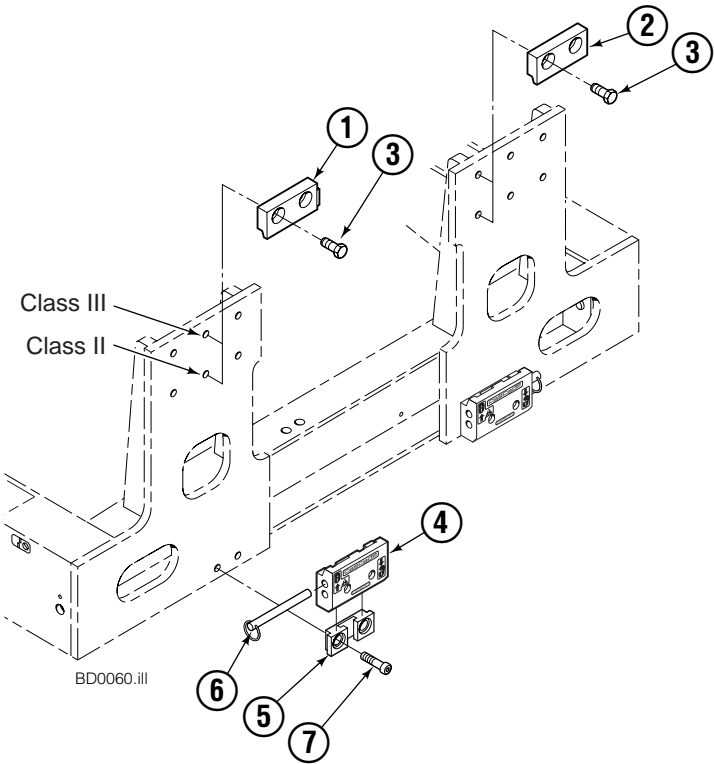

Quick-Disconnect Mounting

40D			
REF	QTY	ITA III PART NO.	DESCRIPTION
		220814	Mounting Group
1	1	220988	Upper Hook - LH
2	1	220986	Upper Hook - RH
3	4	752903	Capscrew, M16x45-8.8
4	2	675957	Lower Hook ▲
5	2	675958	Guide ▲
6	2	678832	Pin ▲
7	4	779016	Capscrew, M16x30 ▲

▲ Included in Lower Hook Group 221741.

Reference: SK-6399.