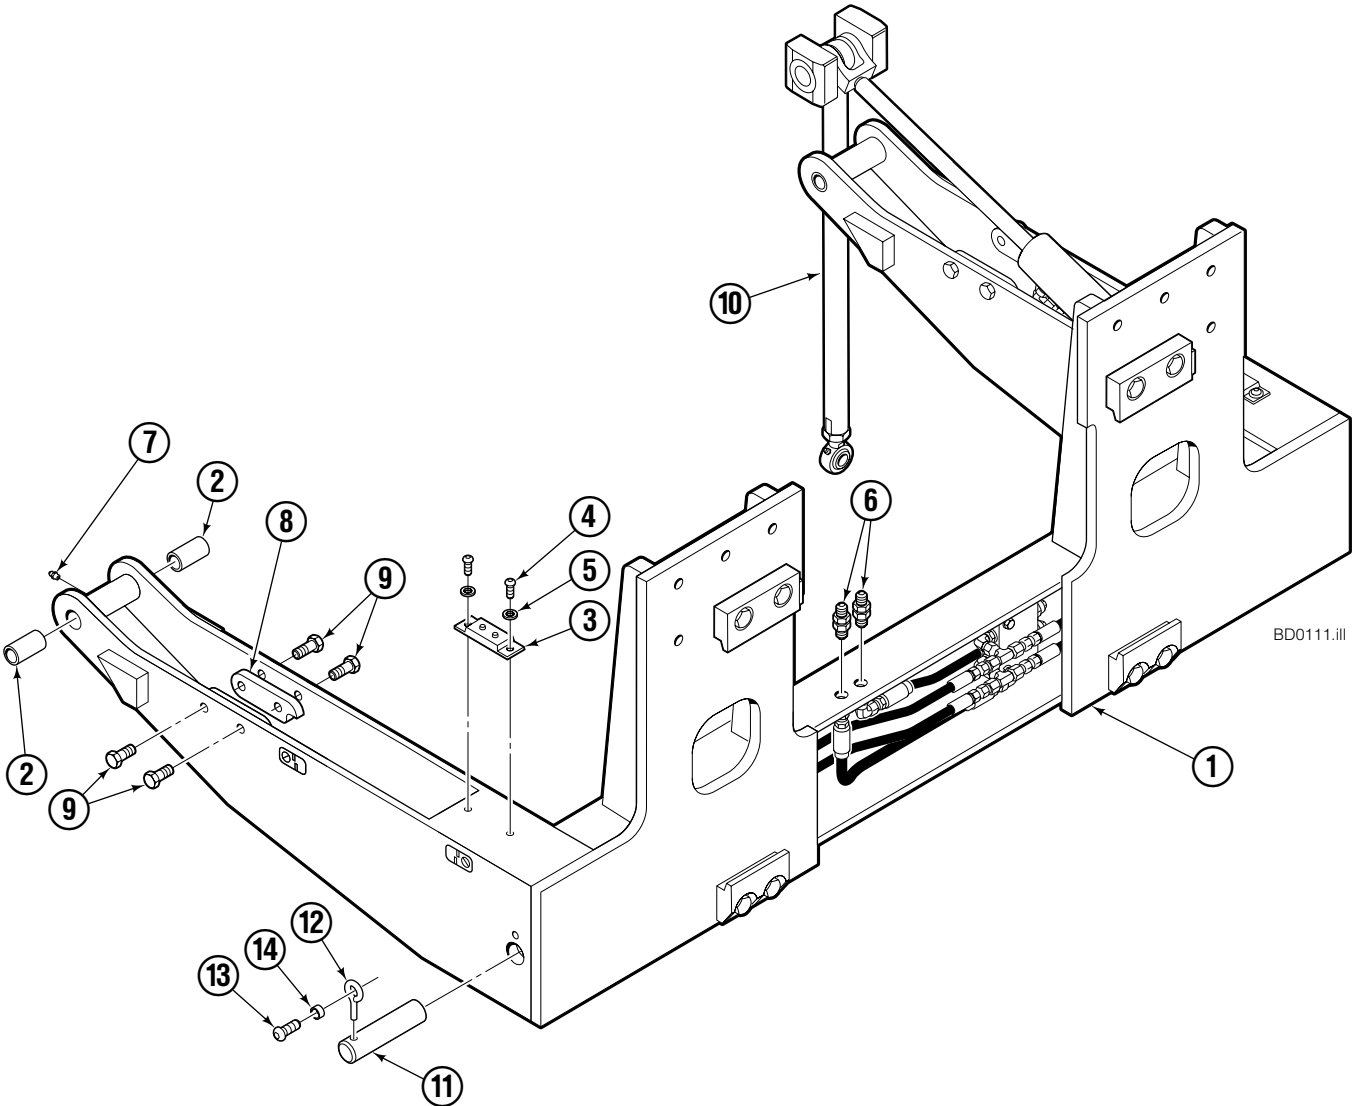

Lower Frame Assembly

40D			
REF	QTY	Bin Width	DESCRIPTION
		48 in. PART NO.	
		224529	Lower Frame Assembly
1	1	21173-1219	Lower Frame

Reference: S-21173, S-10183.

Common items.

REF	QTY	PART NO.	DESCRIPTION	REF	QTY	PART NO.	DESCRIPTION
2	4	674843	Bushing	9	8	763101	Capscrew, M16 x 25
3	2	661785	Cushion	10	1	224521	Push Rod Group – 48 in. Bin Depth ▲
4	4	4869	Capscrew, 5/16 x .50 GR8	11	2	6003659	Pin
5	4	6287	Lockwasher, 5/16	12	2	227962	Eye Pin
6	2	2375	Fitting, 6-6	13	2	683142	Capscrew, M12 x 20
7	2	7403	Grease Fitting	14	2	6009379	Spacer
8	4	219381	Latch Plate				

▲ See Push Rod Group page for parts breakdown.
Reference: Common Parts Group 6007707, SK-6293.