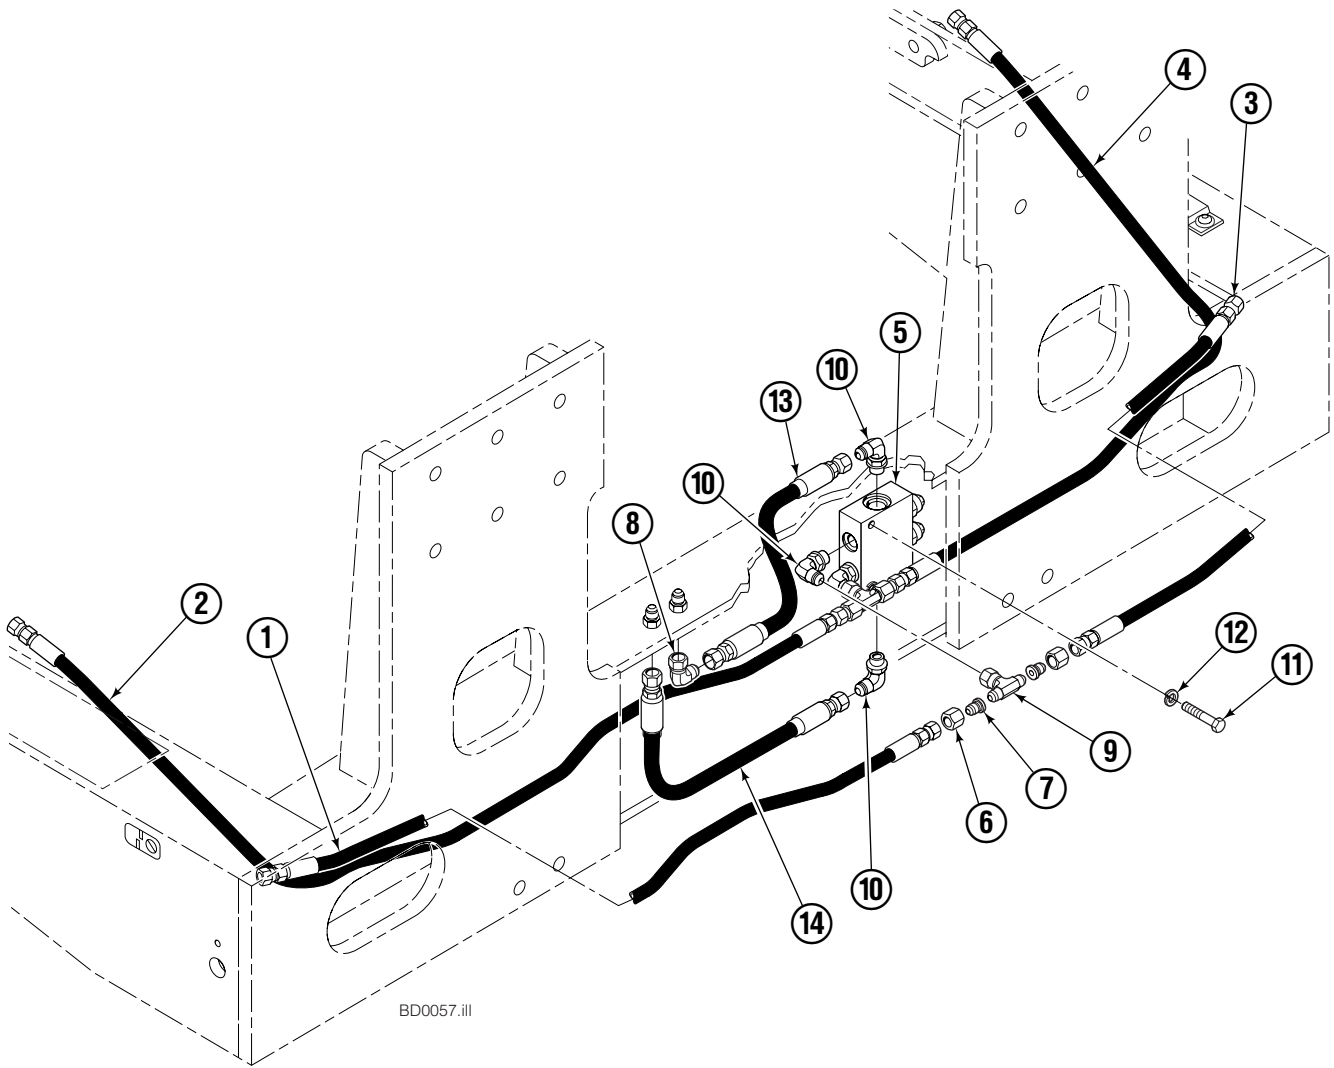

Hydraulic Group

40D			
Bin Width			
REF	QTY	48 in. PART NO.	DESCRIPTION
		220160	Hose Group
1	1	221620	Hose, 57 in.
2	1	383852	Hose, 43 in.
3	1	381597	Hose, 21.2 in.
4	1	383852	Hose, 43 in.

REF	QTY	PART NO.	DESCRIPTION	REF	QTY	PART NO.	DESCRIPTION
		220159	Hydraulic Group	10	4	601676	Fitting, 6-6
5	1	220156	Valve Assembly	11	2	360785	Capscrew
6	4	2617	Fitting, 6	12	2	6287	Lockwasher
7	4	2669	Fitting, 6-4	13	1	361753	Hose, 12.6 in.
8	1	2680	Fitting, 6-6	14	1	359124	Hose, 19.25 in.
9	2	610892	Fitting, 6-6				

Reference: SK-6370.