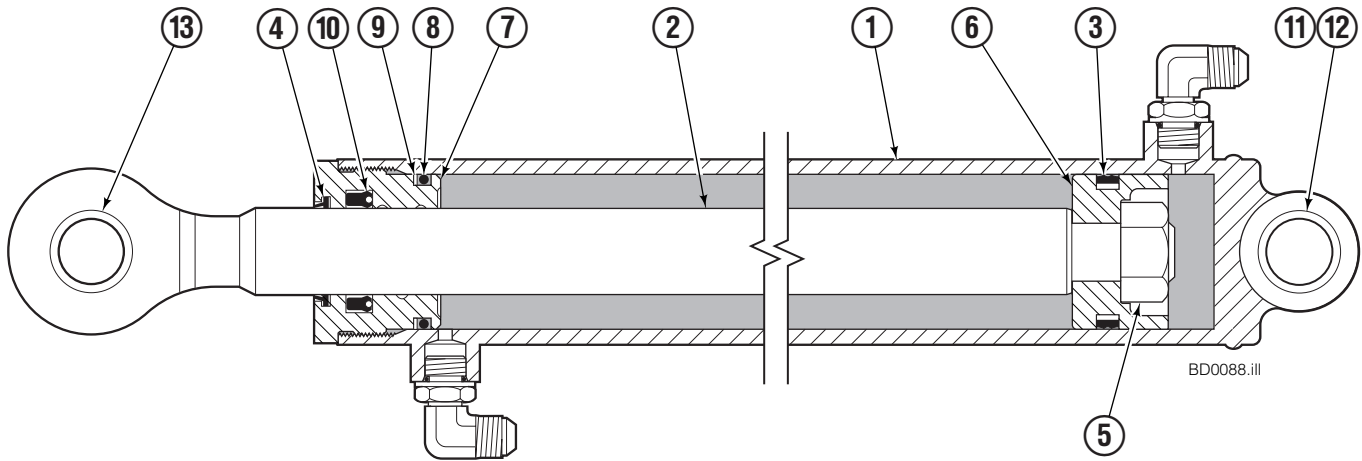

Cylinder Assembly

40D							
REF	QTY	PART NO.	DESCRIPTION	REF	QTY	PART NO.	DESCRIPTION
		3011636	Cylinder Assembly	8	1	2785	O-Ring ▲
1	1	3011637	Shell	9	1	615128	Back-Up Ring ▲
2	1	3011638	Rod	10	1	662448	Seal ▲
3	1	564158	Seal ▲	11	2	559697	Bushing
4	1	636853	Wiper ▲	12	1	559698	Spacer
5	1	678019	Nut	13	2	683153	Bushing
6	1	564160	Piston			562338	Service Kit
7	1	559696	Retainer				

▲ Included in Service Kit 562338.
Reference: S-8945, S-10494, S-10497.