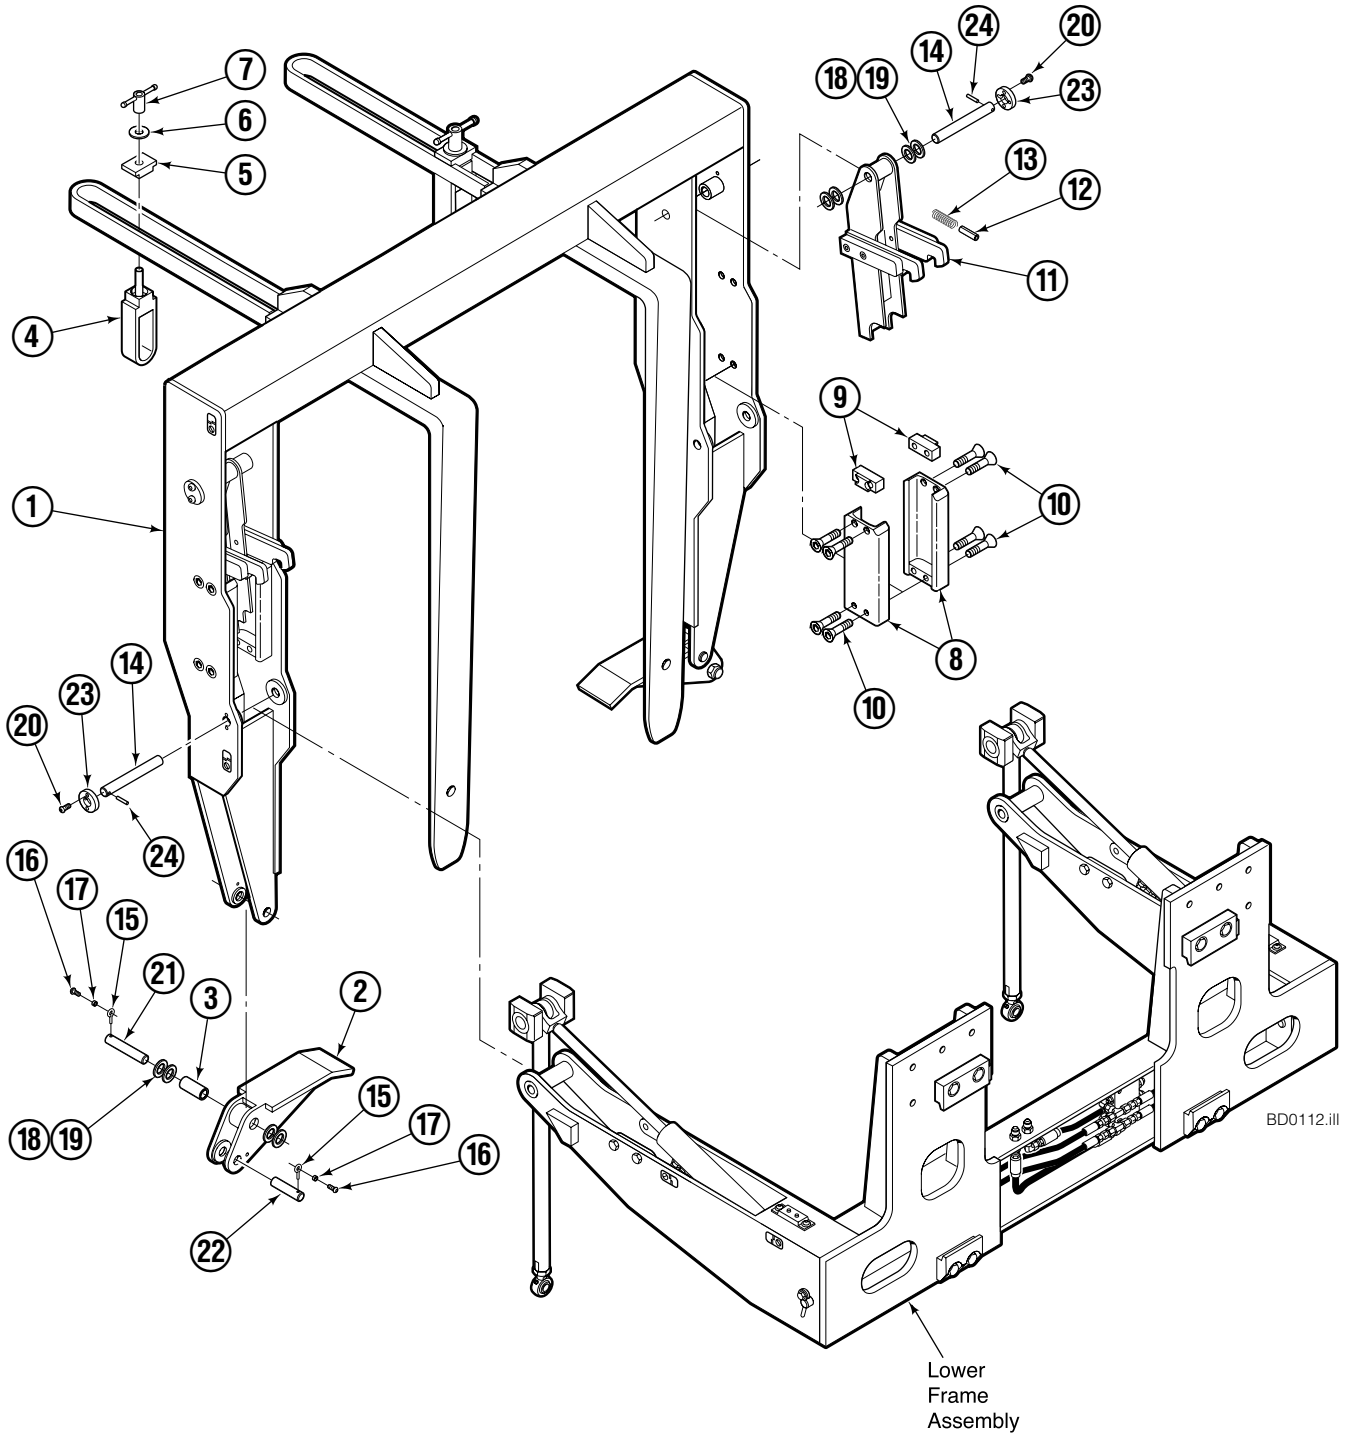

Upper Frame Assembly

BD0112.iii

Upper Frame Assembly

40D			
REF	QTY	Bin Width	DESCRIPTION
		48 in. PART NO.	
		224534	Upper Frame Assembly
1	1	6016859	Upper Frame

Reference: S-21198.

Common items.

REF	QTY	PART NO.	DESCRIPTION
2	2	220940	Foot Assembly
3	4	204535	Bearing ▲
4	2	6103140	Hold Down ■
5	2	399481	Clamp ■
6	2	6236	Washer ■
7	2	399477	Handle ■
8	4	220944	Housing
9	4	224484	Housing Cap
10	16	768712	Capscrew, M16x60-8.8
11	2	6014212	Latch Assembly
12	2	673385	Drive Pin
13	2	6015502	Spring
14	4	6003332	Pin ●
15	4	227962	Eye Pin
16	4	683142	Capscrew, M12 x 20
17	4	6009379	Spacer
18	16	676069	Shim
19	24	676070	Shim
20	8	689151	Capscrew, M8 x 20 ●
21	2	6003464	Pin
22	2	6003660	Pin
23	4	6003311	Pin Retainer ●
24	4	673459	Drive Pin ●

▲ Included in Foot Assembly 220940.

■ Included in Hold Down Assembly 6102541.

● Included in Pivot Pin Assembly 6003334.

Reference: Common Parts Group 6007708, SK-6290, SK-6288.