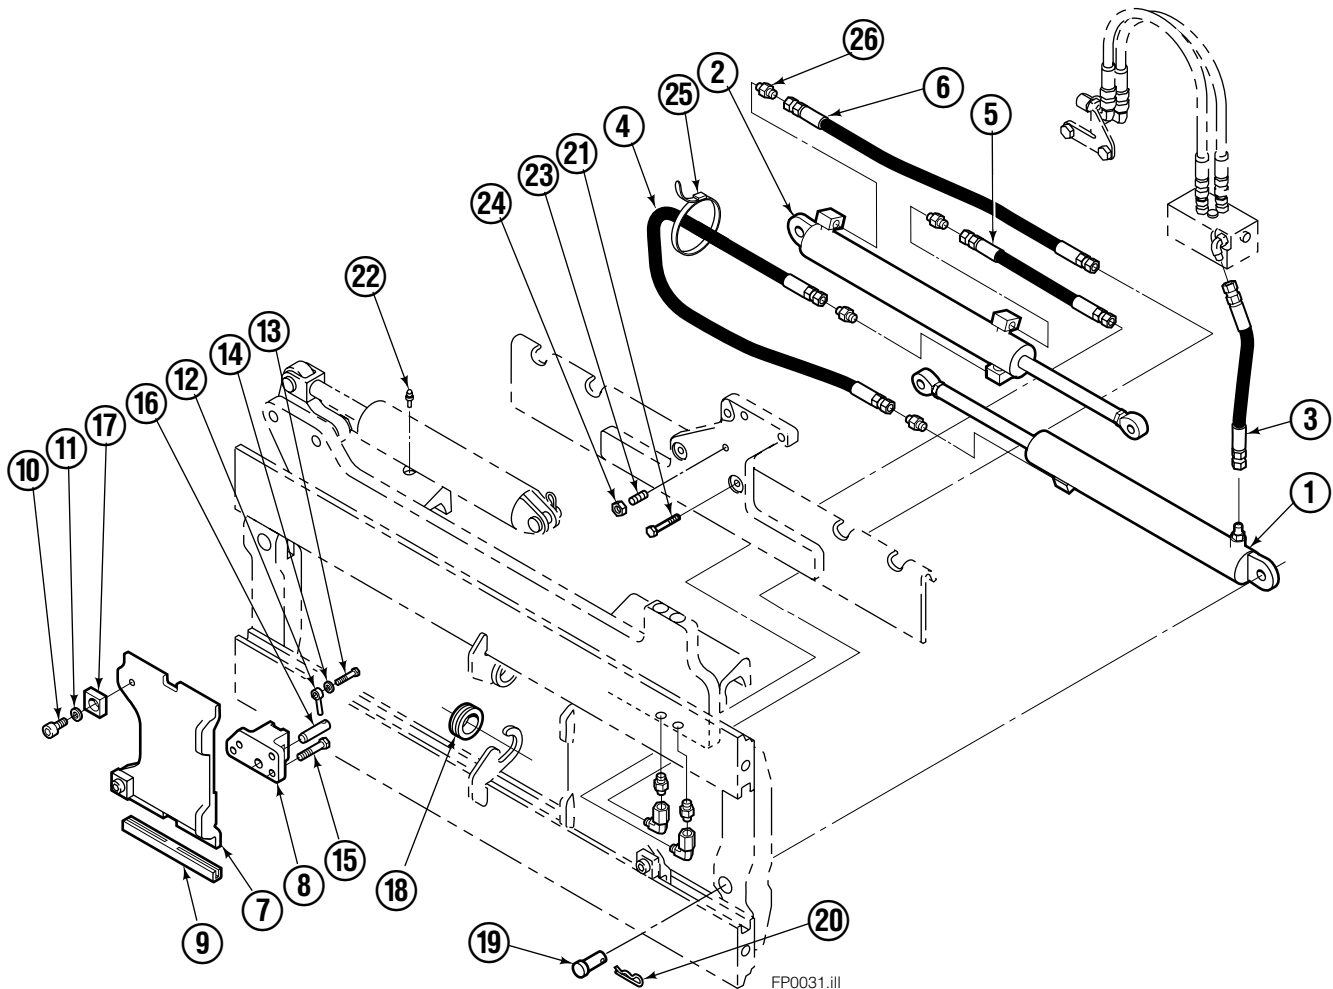

Safety Decals

Part No. 665595
(5) Places

GA0002.ill

FP0033.eps

Mounting Group Sideshifting

Reference:
BC-101
SK-5981
Mtg: 2S-3988

55F

REF	QTY	PART NO.	DESCRIPTION	REF	QTY	PART NO.	DESCRIPTION
		380674●	Sideshifting Mounting-49" ■	10	4	667225	Washer
1	1	397679	Frame-49" ■	11	6	766154	Capscrew, M16x2,0x40-8.8
2	1	377025	Anchor Bracket	12	4	678990	Nut
3	2	601676	Fitting, 6-6	13	1	206909	Lug
4	1	—	Center Bearing	14	1	206910	Spacer
5	2	678525	Clevis Pin	15	2	209740	Lockwasher
6	2	672726	Hairpin Cotter	16	2	672018	Upper Bearing
◆7	1	675548	Cylinder Assembly	17	3	208350	Lower Bearing
8	1	675550	Washer (orifice .085)	18	2	207578	Hose
9	2	204186	Lower Hook				

- Carriage width.
- Includes items 2 through 17.
- ◆ See Cylinder page for parts breakdown.

Sideshift Cylinder ITA Class III

FP0126.ill

55E			
REF	QTY	PART NO.	DESCRIPTION
		675548	Cylinder Assembly
1	1	553857	Nut
2	1	662452	■ Seal
3	1	553501	Piston
4	1	636851	■ Wiper
5	1	638247	■ Back-up Ring
6	1	675550	Washer (orifice .085 in.)
7	1	675549	Shell
8	1	553449	Rod
9	1	2785	■ O-Ring
10	1	615128	■ Back-up Ring
11	1	553500	Retainer
12	1	553856	Retaining Ring
13	1	7202	Snap Ring
14	1	641835	■ Seal
		553861	Service Kit

■ Included in Service Kit 553861.

Hydraulic/Fork Group

Reference:
BC-101
SK-5981
2S-3990

55F

REF	QTY	PART NO.	DESCRIPTION	REF	QTY	PART NO.	DESCRIPTION
		●380675	Hydraulic Group-49" ■	13	2	763169	Capscrew
		□206912	Fork Group	14	2	680217	Lockwasher
◆1	1	583945	Cylinder Assembly L.H.-49" ■	15	8	206924	Capscrew
▼2	1	583953	Cylinder Assembly R.H.-49" ■	16	2	206925	Pin
3	1	381597	Hose-49" ■	17	4	207552	Block
4	1	207570	Hose-49" ■	18	2	206916	Grommet
5	1	207565	Hose	19	2	206926	Clevis Pin
6	1	207571	Hose-49" ■	20	2	207210	Hairpin Cotter
7	2	207208	Fork Carrier	21	2	768551	Capscrew
8	2	206914	Lug	22	2	7403	Grease Fitting
9	4	206915	Bearing	23	1	768753	Setscrew
10	4	206922	Capscrew	24	1	207211	Jam Nut
11	4	678991	Lockwasher	25	1	200008	Cable Tie
12	2	206923	Eyebolt	26	6	617915	Fitting, 4-4