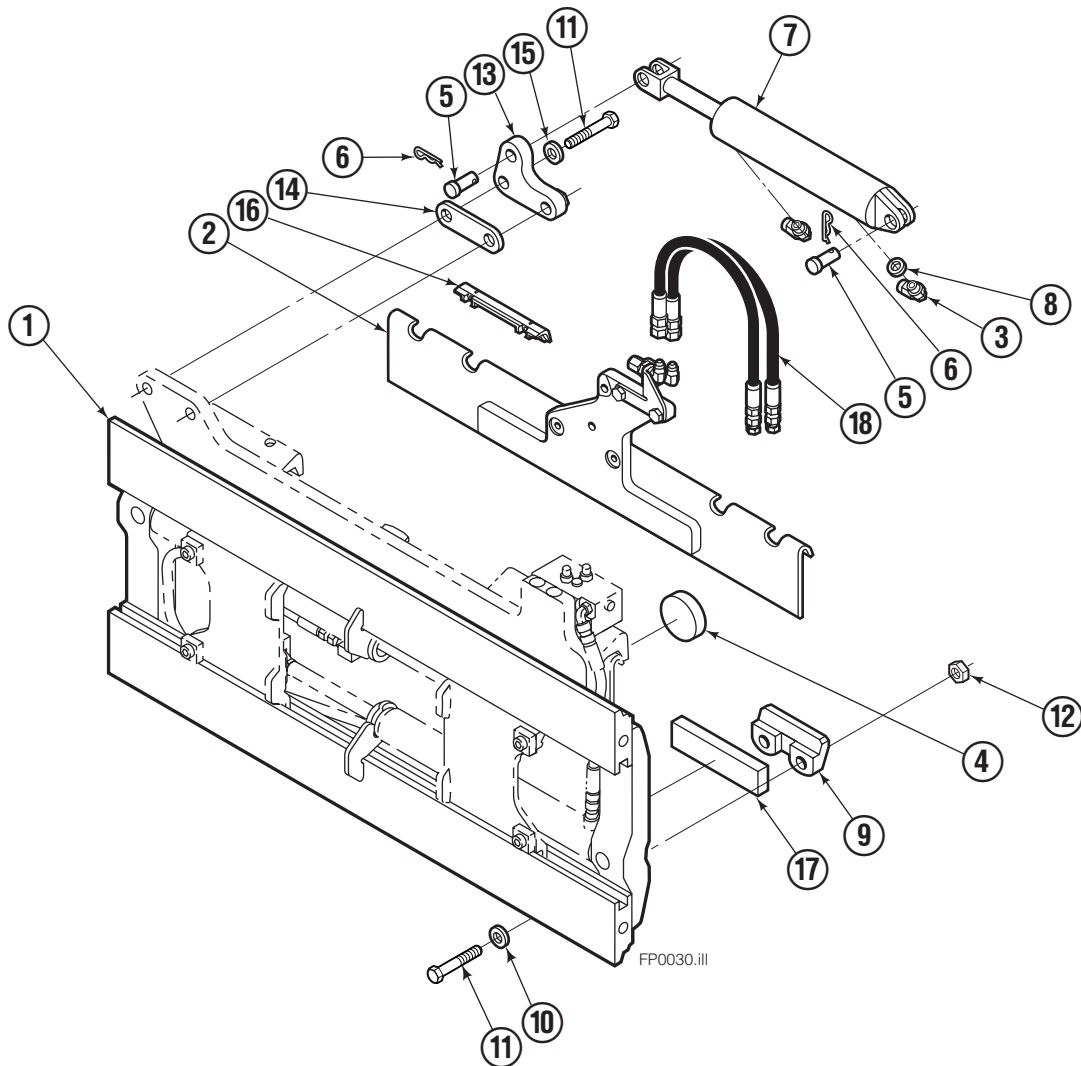

Safety Decals

Part No. 665595
(5) Places

GA0002.ill

FP0033.eps

Mounting Group Sideshifting

Reference:
BC-101
SK-5981
Mtg: 2S-3988

55F

REF	QTY	PART NO.	DESCRIPTION	REF	QTY	PART NO.	DESCRIPTION
		380674●	Sideshifting Mounting-49" ■	10	4	667225	Washer
1	1	397679	Frame-49" ■	11	6	766154	Capscrew, M16x2,0x40-8.8
2	1	377025	Anchor Bracket	12	4	678990	Nut
3	2	601676	Fitting, 6-6	13	1	206909	Lug
4	1	—	Center Bearing	14	1	206910	Spacer
5	2	678525	Clevis Pin	15	2	209740	Lockwasher
6	2	672726	Hairpin Cotter	16	2	672018	Upper Bearing
◆7	1	675548	Cylinder Assembly	17	3	208350	Lower Bearing
8	1	675550	Washer (orifice .085)	18	2	207578	Hose
9	2	204186	Lower Hook				

- Carriage width.
- Includes items 2 through 17.
- ◆ See Cylinder page for parts breakdown.

Sideshift Cylinder ITA Class III

FP0126.ill

55E			
REF	QTY	PART NO.	DESCRIPTION
		675548	Cylinder Assembly
1	1	553857	Nut
2	1	662452	■ Seal
3	1	553501	Piston
4	1	636851	■ Wiper
5	1	638247	■ Back-up Ring
6	1	675550	Washer (orifice .085 in.)
7	1	675549	Shell
8	1	553449	Rod
9	1	2785	■ O-Ring
10	1	615128	■ Back-up Ring
11	1	553500	Retainer
12	1	553856	Retaining Ring
13	1	7202	Snap Ring
14	1	641835	■ Seal
		553861	Service Kit

■ Included in Service Kit 553861.

Hydraulic/Fork Group

Reference:
BC-101
SK-5981
2S-3990

55F

REF	QTY	PART NO.	DESCRIPTION	REF	QTY	PART NO.	DESCRIPTION
		●380675	Hydraulic Group-49" ■	13	2	763169	Capscrew
		□206912	Fork Group	14	2	680217	Lockwasher
◆1	1	583945	Cylinder Assembly L.H.-49" ■	15	8	206924	Capscrew
▼2	1	583953	Cylinder Assembly R.H.-49" ■	16	2	206925	Pin
3	1	381597	Hose-49" ■	17	4	207552	Block
4	1	207570	Hose-49" ■	18	2	206916	Grommet
5	1	207565	Hose	19	2	206926	Clevis Pin
6	1	207571	Hose-49" ■	20	2	207210	Hairpin Cotter
7	2	207208	Fork Carrier	21	2	768551	Capscrew
8	2	206914	Lug	22	2	7403	Grease Fitting
9	4	206915	Bearing	23	1	768753	Setscrew
10	4	206922	Capscrew	24	1	207211	Jam Nut
11	4	678991	Lockwasher	25	1	200008	Cable Tie
12	2	206923	Eyebolt	26	6	617915	Fitting, 4-4