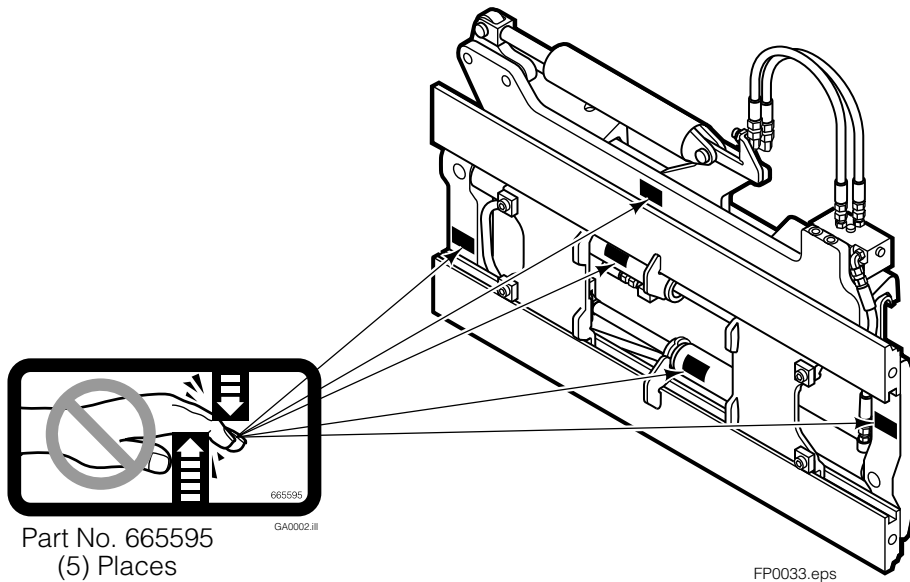

Safety Decals

Part No. 665595
(5) Places

GA0002.ill

FP0033.eps

Mounting Group Sideshifting

Reference:
BC-101
SK-5981
Mtg: 2S-3988

55F

REF	QTY	PART NO.	DESCRIPTION	REF	QTY	PART NO.	DESCRIPTION
		380674●	Sideshifting Mounting-49" ■	10	4	667225	Washer
1	1	397679	Frame-49" ■	11	6	766154	Capscrew, M16x2,0x40-8.8
2	1	377025	Anchor Bracket	12	4	678990	Nut
3	2	601676	Fitting, 6-6	13	1	206909	Lug
4	1	—	Center Bearing	14	1	206910	Spacer
5	2	678525	Clevis Pin	15	2	209740	Lockwasher
6	2	672726	Hairpin Cotter	16	2	672018	Upper Bearing
◆7	1	675548	Cylinder Assembly	17	3	208350	Lower Bearing
8	1	675550	Washer (orifice .085)	18	2	207578	Hose
9	2	204186	Lower Hook				