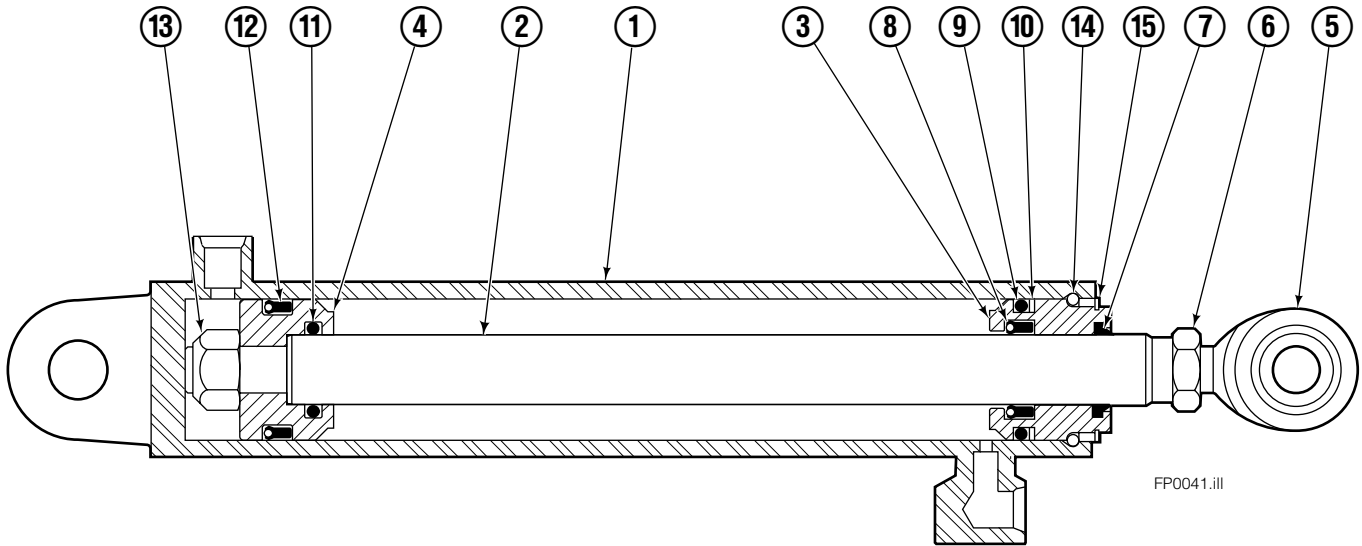

- Carriage width.
- Includes items 2 through 17.
- ◆ See Cylinder page for parts breakdown.

Sideshift Cylinder ITA Class III

FP0126.ill

55E			
REF	QTY	PART NO.	DESCRIPTION
		675548	Cylinder Assembly
1	1	553857	Nut
2	1	662452	■ Seal
3	1	553501	Piston
4	1	636851	■ Wiper
5	1	638247	■ Back-up Ring
6	1	675550	Washer (orifice .085 in.)
7	1	675549	Shell
8	1	553449	Rod
9	1	2785	■ O-Ring
10	1	615128	■ Back-up Ring
11	1	553500	Retainer
12	1	553856	Retaining Ring
13	1	7202	Snap Ring
14	1	641835	■ Seal
		553861	Service Kit

■ Included in Service Kit 553861.

Hydraulic/Fork Group

Reference:
BC-101
SK-5981
2S-3990

55F

REF	QTY	PART NO.	DESCRIPTION	REF	QTY	PART NO.	DESCRIPTION
		●380675	Hydraulic Group-49" ■	13	2	763169	Capscrew
		□206912	Fork Group	14	2	680217	Lockwasher
◆1	1	583945	Cylinder Assembly L.H.-49" ■	15	8	206924	Capscrew
▼2	1	583953	Cylinder Assembly R.H.-49" ■	16	2	206925	Pin
3	1	381597	Hose-49" ■	17	4	207552	Block
4	1	207570	Hose-49" ■	18	2	206916	Grommet
5	1	207565	Hose	19	2	206926	Clevis Pin
6	1	207571	Hose-49" ■	20	2	207210	Hairpin Cotter
7	2	207208	Fork Carrier	21	2	768551	Capscrew
8	2	206914	Lug	22	2	7403	Grease Fitting
9	4	206915	Bearing	23	1	768753	Setscrew
10	4	206922	Capscrew	24	1	207211	Jam Nut
11	4	678991	Lockwasher	25	1	200008	Cable Tie
12	2	206923	Eyebolt	26	6	617915	Fitting, 4-4

■ Carriage width.
◆ See Left Hand Cylinder page for parts breakdown.
▼ See Right Hand Cylinder page for parts breakdown.

● Includes items 1 through 6.
□ Includes items 7 through 26.

Left Hand Cylinder

55F			
REF	QTY	PART NO.	DESCRIPTION
		583945	Cylinder Assembly
1	1	564170	Shell
2	1	564186	Rod
3	1	685664	Retainer
4	1	685665	Piston
5	1	564193	● Rod End
6	1	5718	● Nut
7	1	636850	● Rod Wiper
8	1	646540	● Rod Seal
9	1	2718	● O-Ring
10	1	615122	● Back-up Ring
11	1	2710	● O-Ring
12	1	663728	● Piston Seal
13	1	563462	Piston Nut
14	1	563916	Retaining Ring
15	1	3137	Snap Ring
		684827	Service Kit