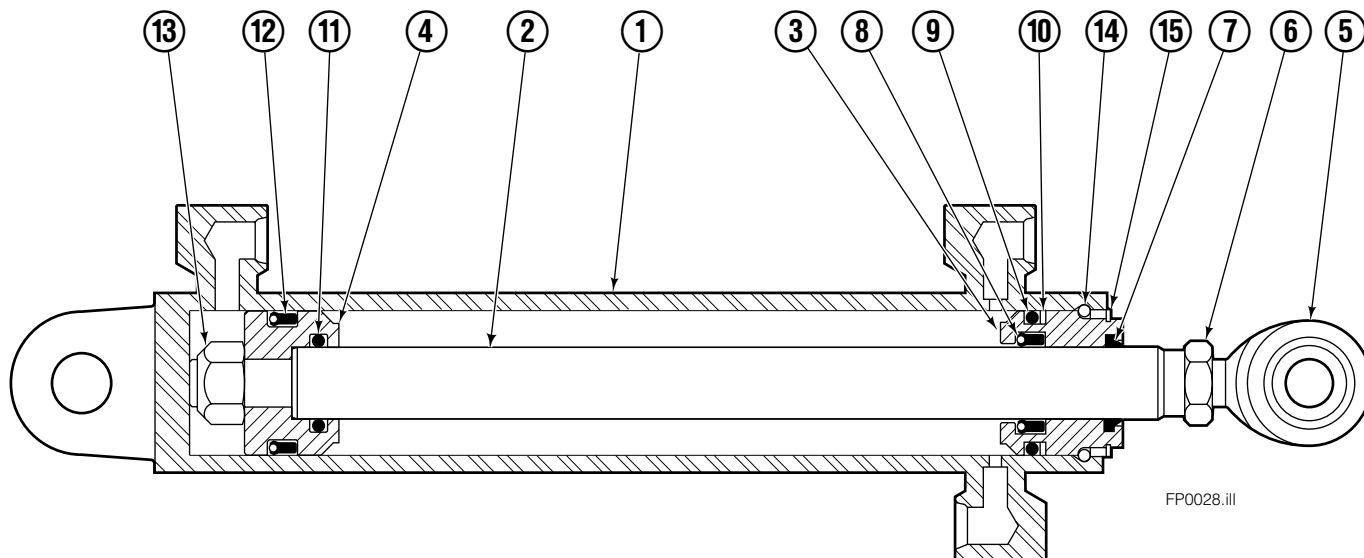

Right Hand Cylinder

55F			
REF	QTY	PART NO.	DESCRIPTION
		583953	Cylinder Assembly
1	1	564178	Shell
2	1	564186	Rod
3	1	685664	Retainer
4	1	685665	Piston
5	1	564193	● Rod End
6	1	5718	● Nut
7	1	636850	● Rod Wiper
8	1	646540	● Rod Seal
9	1	2718	● O-Ring
10	1	615122	● Back-up Ring
11	1	2710	● O-Ring
12	1	663728	● Piston Seal
13	1	563462	Piston Nut
14	1	563916	Retaining Ring
15	1	3137	Snap Ring
		684827	Service Kit

● Included in Service Kit 684827.

Reference: S-6138, S-6139.