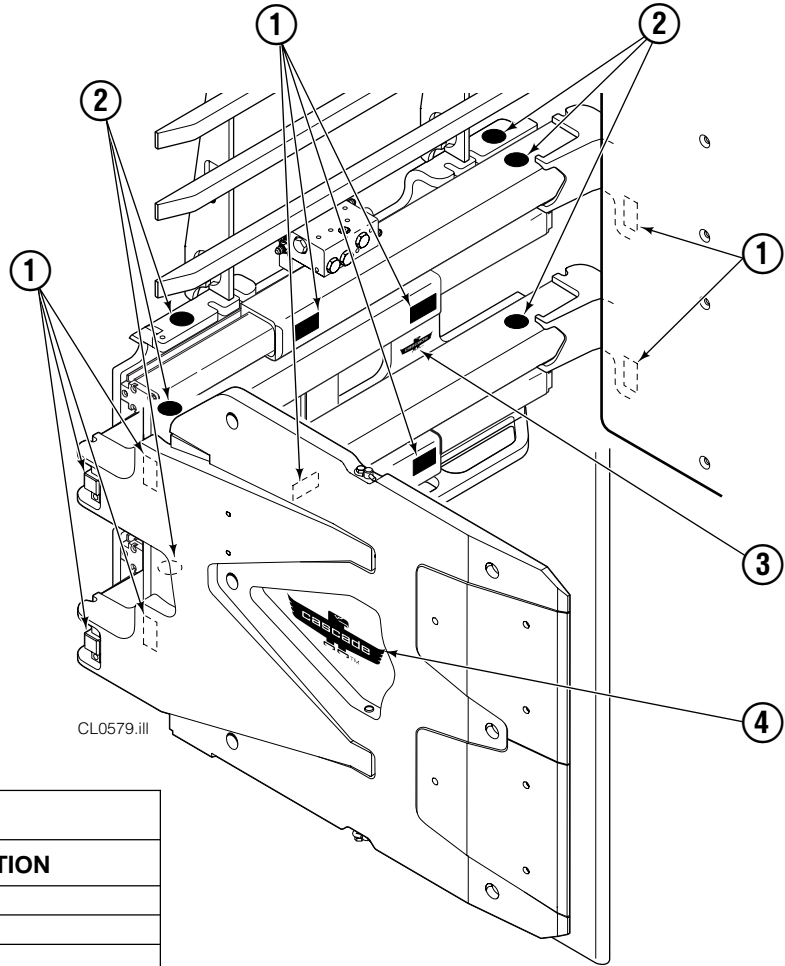

Decals

30E			
REF	QTY	PART NO.	DESCRIPTION
1	12	665595	No Hand Hold Decal
2	6	679150	No Step Decal
3	1	211274	Eagle - 80 mm
4	2	211276	Eagle - 240 mm