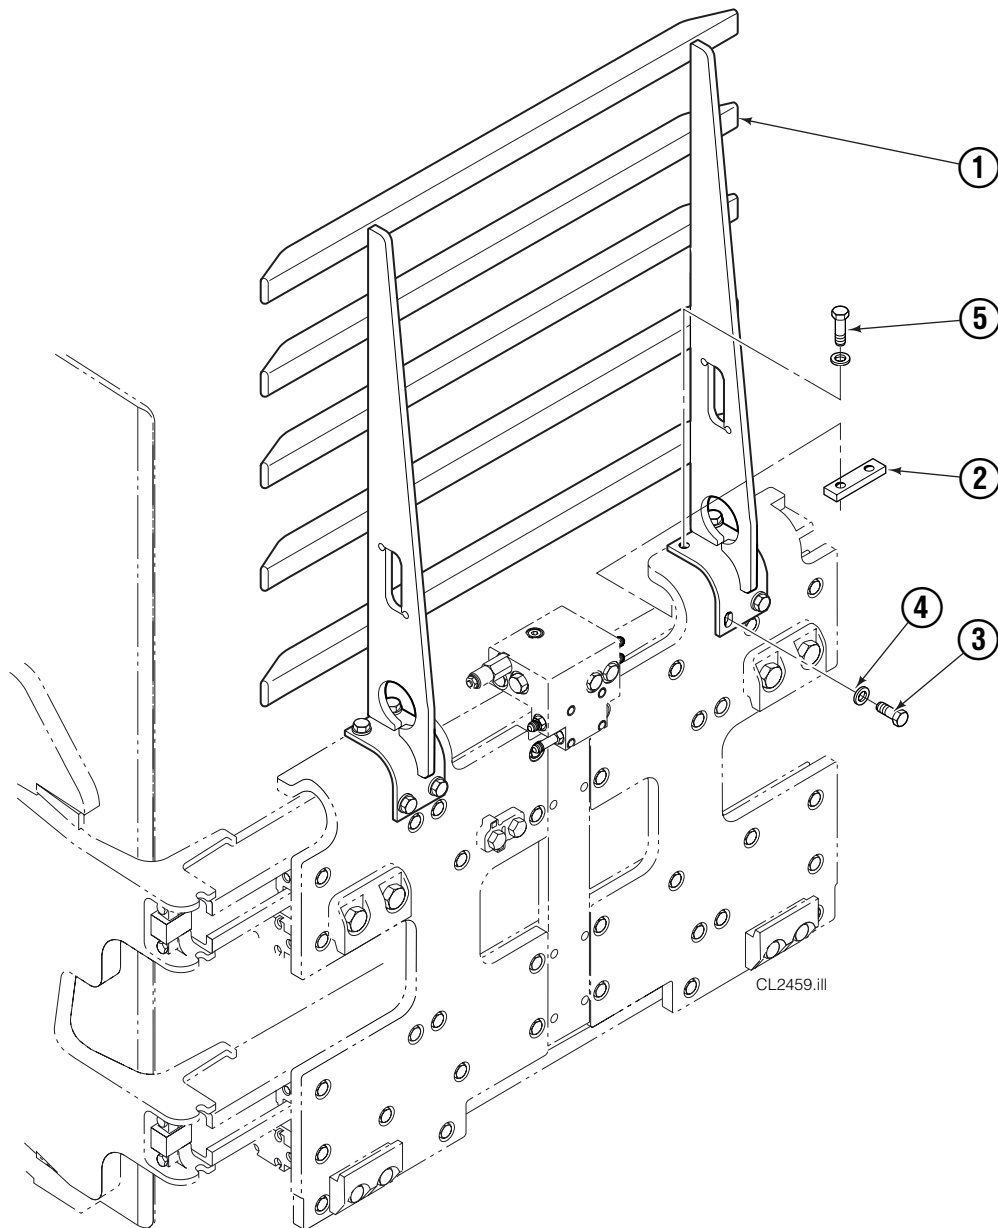

Backrest Group

30E			
REF	QTY	PART NO.	DESCRIPTION
1	1	6115647	Backrest
2	2	210155	Plate
3	4	211689	Capscrew, M12 x 30
4	8	667910	Washer, M12
5	4	206174	Capscrew, M12 x 45

Reference: Hardware Group 211448 (Items 2 thru 5). S-4198.