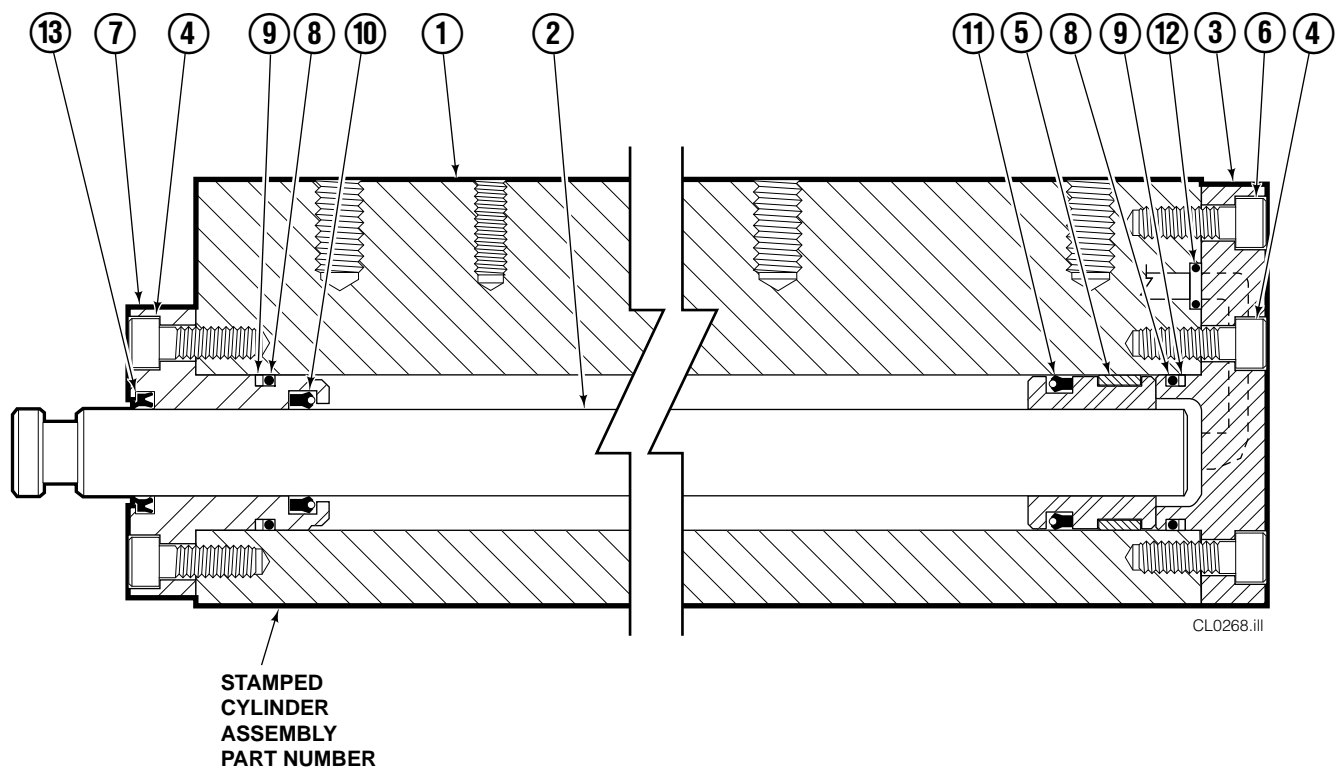

Cylinder

30E							
REF	QTY	PART NO.	DESCRIPTION	REF	QTY	PART NO.	DESCRIPTION
		210117	Cylinder Assembly	8	2	210053	O-Ring ▲
1	1	210118	Cylinder/Shell	9	2	210050	Back-Up Ring ▲
2	1	4157-820	Rod	10	1	212477	Seal ▲
3	1	213783	Cap	11	1	209808	Seal ▲
4	8	768208	Capscrew, M8 x 25	12	2	214053	O-Ring ▲
5	1	209809	Bearing ▲	13	1	562131	Wiper ▲
6	1	787375	Capscrew, M8 x 20			210090	Service Kit
7	1	212452	Retainer				

▲ Included in Service Kit 210090.

Reference: S-4644, S-4643.