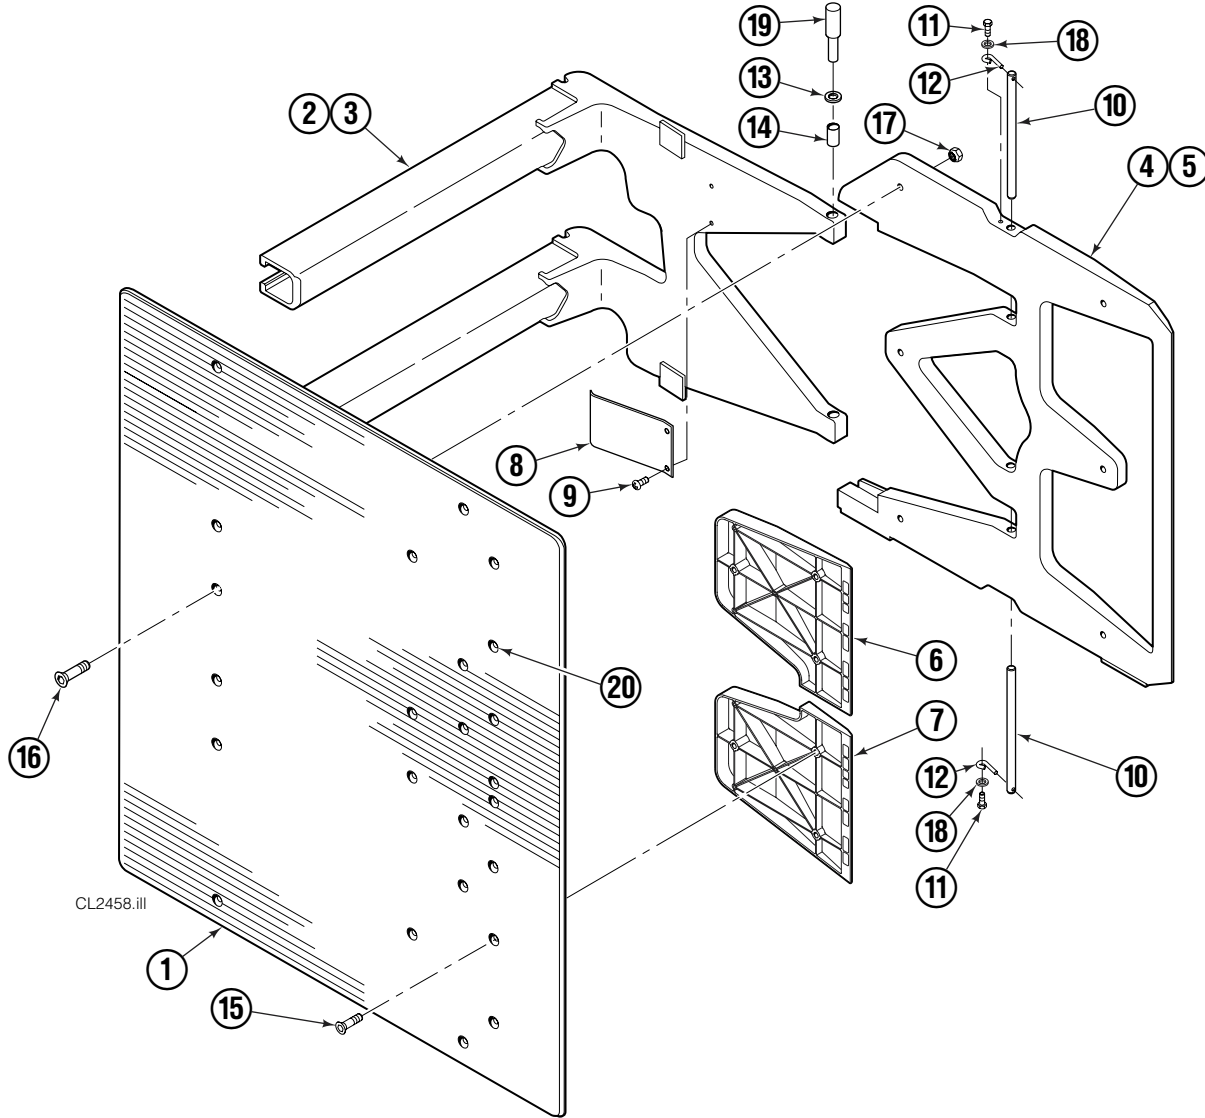

Arms and Pads

30E							
REF	QTY	PART NO.	DESCRIPTION	REF	QTY	PART NO.	DESCRIPTION
1	2	6115645	Contact Pad	11	4	765329	Capscrew, M8 x 20
2	1	212003	Arm – LH	12	4	6020429	Eye Pin
3	1	212004	Arm – RH	13	8	675620	Washer, M10
4	1	6030009	Stabilizer – LH	14	8	200590	Bushing
5	1	6030029	Stabilizer – RH	15	12	766646	Capscrew, M10 x 20
6	2	6029740	Filler Block – LH Upper/RH Lower	16	12	768706	Capscrew, M12 x 35
7	2	6028757	Filler Block – LH Lower/RH Upper	17	12	683170	Nut
8	2	210154	Spring	18	4	787398	Washer, M8
9	4	203405	Capscrew, M10 x 16	19	1	675626	Bushing Driver Tool
10	4	210161	Pin	20	▲	676841	Contact Pad Repair Kit

Reference: 6030089 Common Parts, 6029988 Stabilizer Group, SK-6390, S-4217, S-21432, S-21433, S-21431.

▲ Repairs one hole.