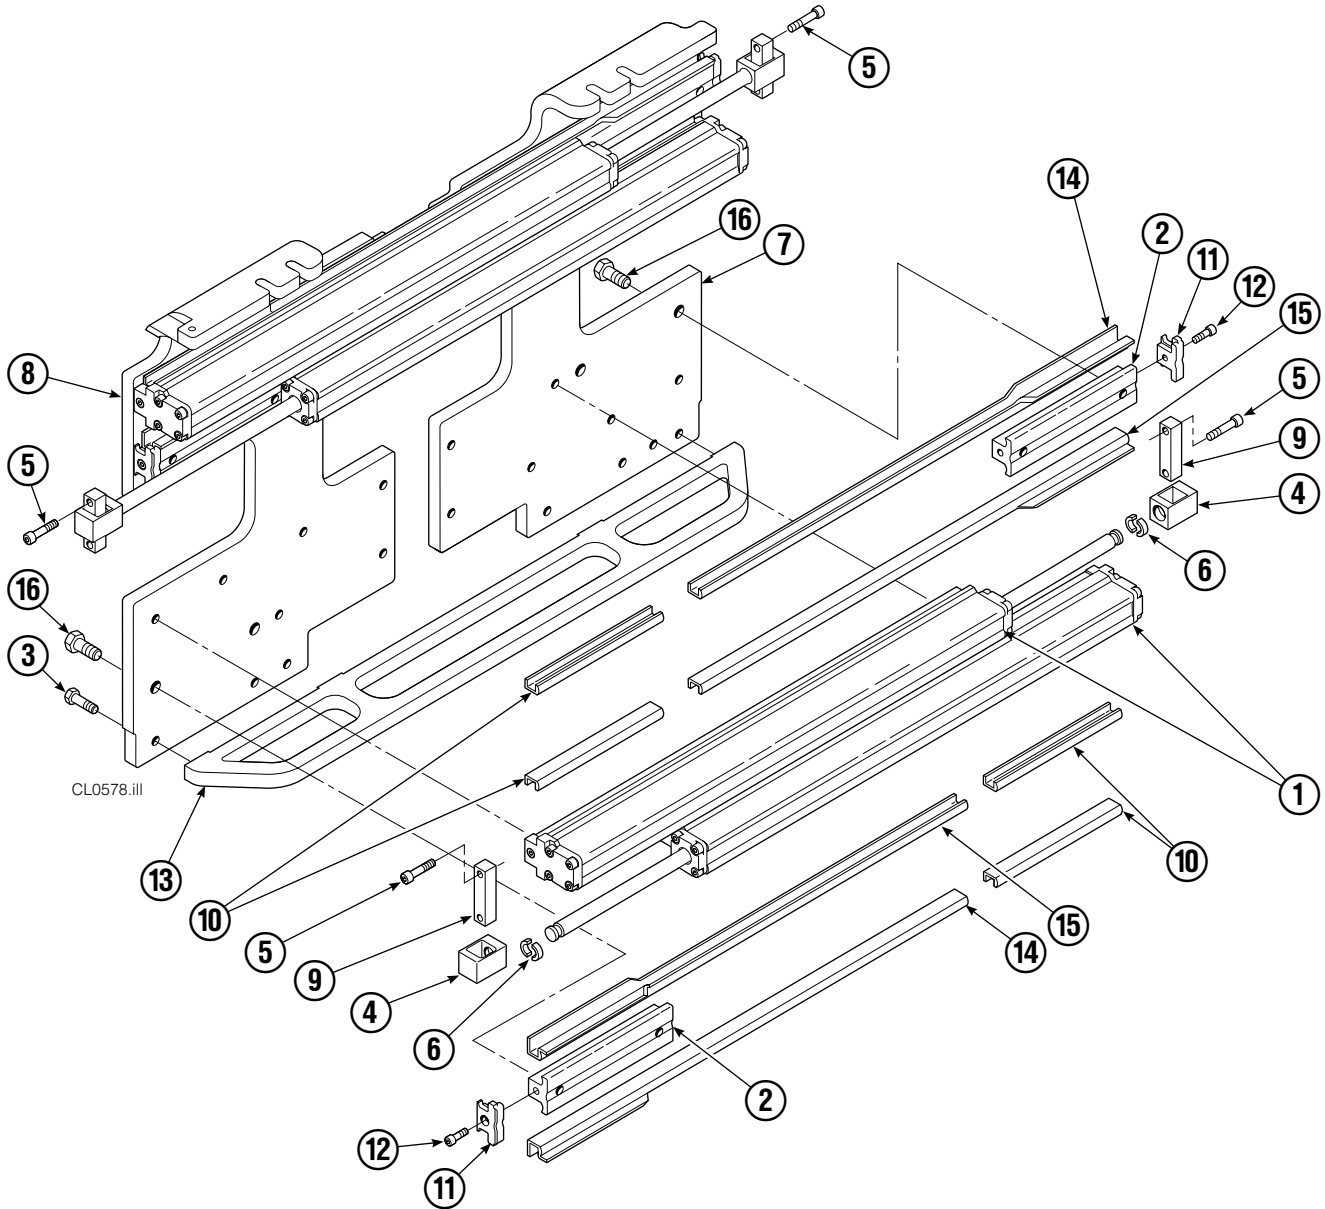

# Decals

30E			
REF	QTY	PART NO.	DESCRIPTION
1	12	665595	No Hand Hold Decal
2	6	679150	No Step Decal
3	1	211274	Eagle - 80 mm
4	2	211276	Eagle - 240 mm

# Base Unit Group

30E							
REF	QTY	PART NO.	DESCRIPTION	REF	QTY	PART NO.	DESCRIPTION
		6100491	Base Unit Group	9	4	210489	Rod End Anchor ●
1	4	210117	Cylinder ▲	10	8	213735	Bearing Spacer
2	4	217001	T-Bar	11	4	210140	Bearing Retainer
3	28	211689	Capscrew, M12 x 30 GR 10.9	12	4	787375	Capscrew, M8 x 20
4	4	209741	Rod End ●	13	1	222620	Bumper
5	8	768303	Capscrew, M10 x 35 ●	14	4	209120	Bearing
6	8	210490	Retainer Half Ring ●	15	4	209119	Bearing
7	1	3008095	Baseplate - LH	16	8	211128	Capscrew, M16 x 30 GR 10.9
8	1	3008096	Baseplate - RH			213856	Service Kit