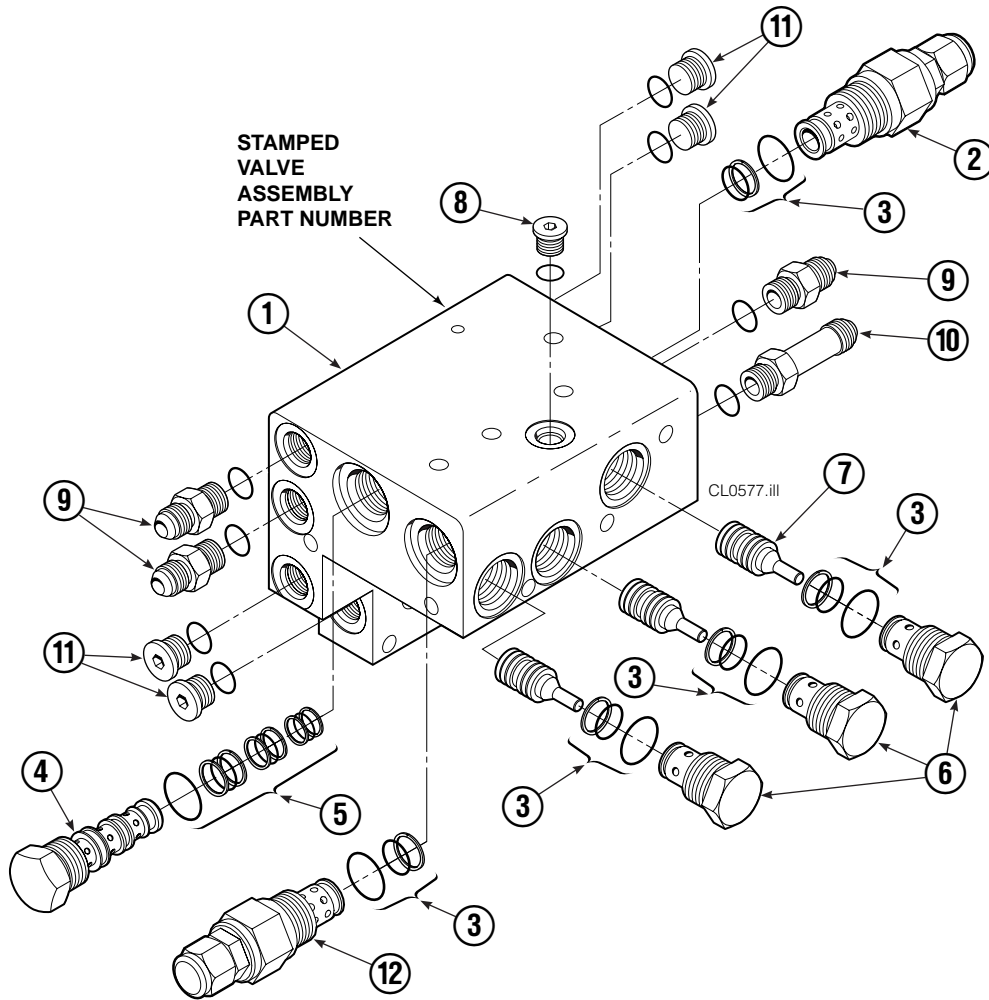

Valve

Sideshifting Without Regeneration

30E			
REF	QTY	PART NO.	DESCRIPTION
		215873	Valve Assembly
1	1	215874	Valve Body
	1	214405	Crossover Relief Valve
	5	682170	Seal Kit ▲
	1	210266	Flow Divider/Combiner
	1	679992	Seal Kit ▲
	3	209847	Check Valve
	3	215756	Piston
	1	609234	Fitting, 4
	3	604511	Fitting, 6-6 ●
	1	605743	Fitting, 6-6 ●
	4	604510	Fitting, 6
	1	215876	Crossover Relief Valve
		210452	Valve Service Kit

▲ Included in Valve Service Kit 210452.

● Included in Fitting Group 212978.