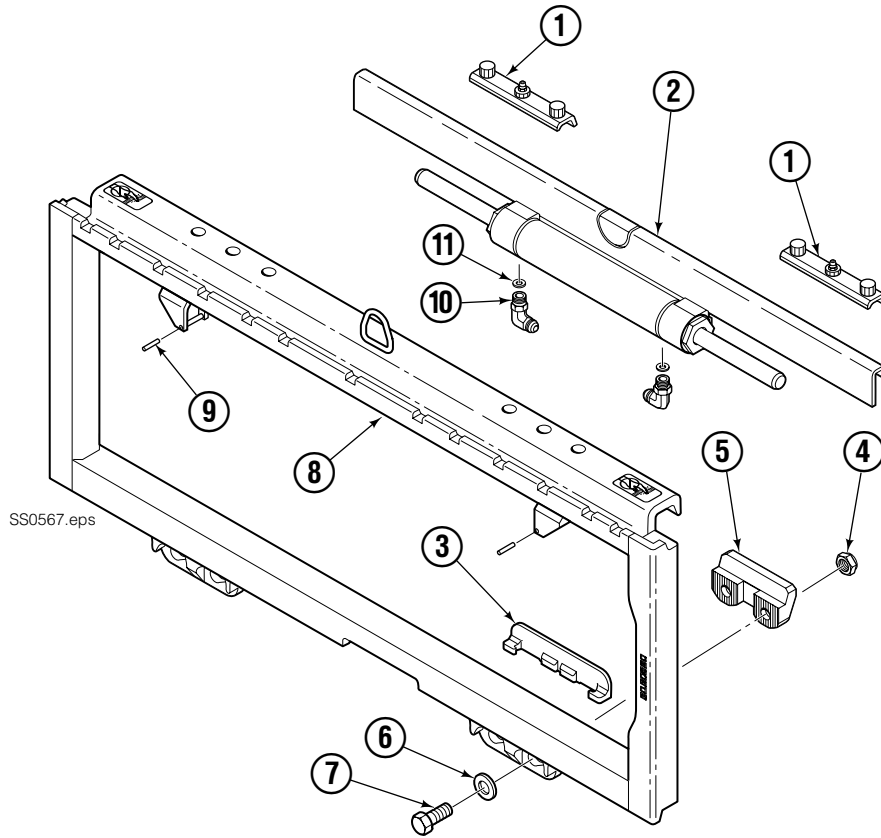

PARTS

Product Identification – This Section shows replacement parts for F-Series Sideshifters. The product model number and serial number are stamped on the back surface of the LH vertical bar (driver's view), and must be provided when ordering replacement parts. The cylinder/anchor bracket assembly part number is stamped on the front surface RH end of the anchor bracket (driver's view).

Sticker showing patent numbers, phone numbers for service.

Back (Driver's View)

Sideshift Group

55F

REF	QTY	PART NO.	DESCRIPTION	REF	QTY	PART NO.	DESCRIPTION
1	2	228782	Upper Bearing	7	4	639121	◆ Capscrew, 5/8NC x 1.50 (or)
2	1	6025684	Cylinder ▲	7	4	752903	◆ Capscrew, M16 x 45
3	2	6000719	Lower Bearing	8	1	6026000	Frame ●
4	4	553857	◆ Nut, 5/8NC (or)	9	2	7890	Roll Pin
4	4	781534	◆ Nut, M16	10	2	601676	■ Fitting, 6-6
5	2	204186	◆ Lower Hook	11	2	221733	Restrictor Washer
6	4	667225	◆ Washer				