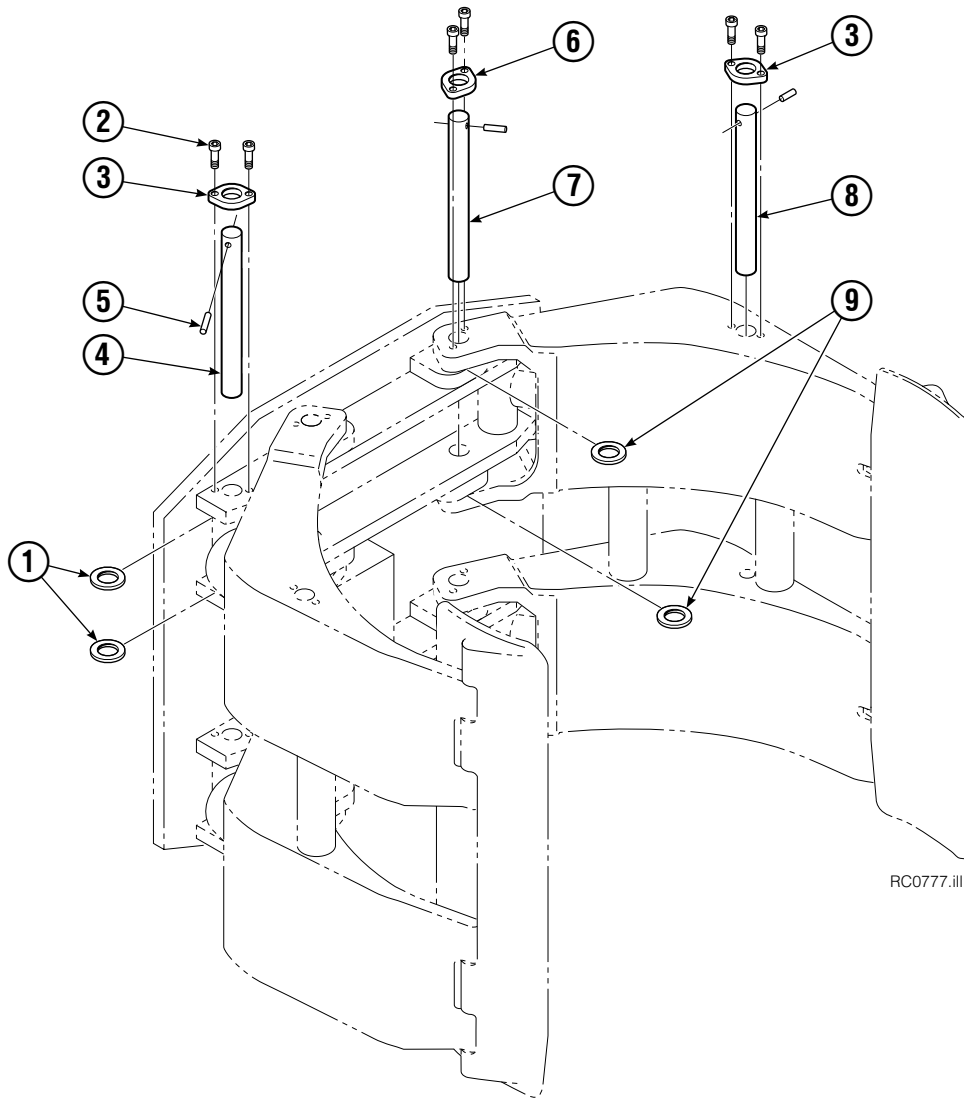

Common Components Group

RC0777.iii

45F			
REF	QTY	PART NO.	DESCRIPTION
		674866	Common Components Group
1	8	674837	Shim
2	24	4466	Capscrew, 3/8 NC x .50
3	8	674827	Retainer
4	4	674831	Pin
5	12	673385	Drive Pin
6	4	674828	Retainer
7	4	674835	Pin
8	4	674832	Pin
9	16	660200	Shim