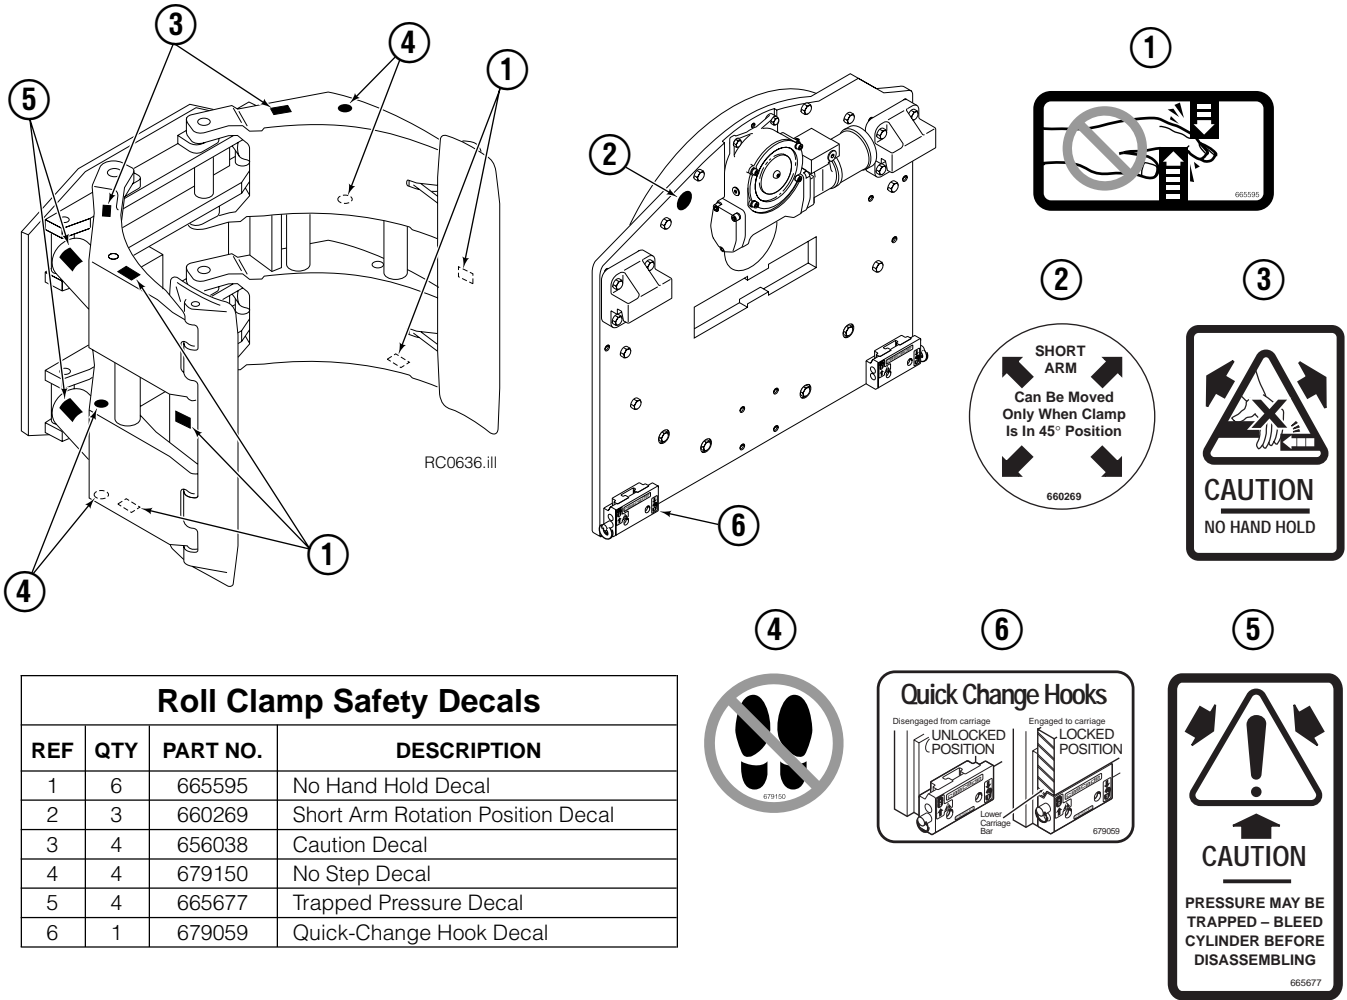

Internet: www.cascorp.com

Safety Decals

Roll Clamp Safety Decals			
REF	QTY	PART NO.	DESCRIPTION
1	6	665595	No Hand Hold Decal
2	3	660269	Short Arm Rotation Position Decal
3	4	656038	Caution Decal
4	4	679150	No Step Decal
5	4	665677	Trapped Pressure Decal
6	1	679059	Quick-Change Hook Decal