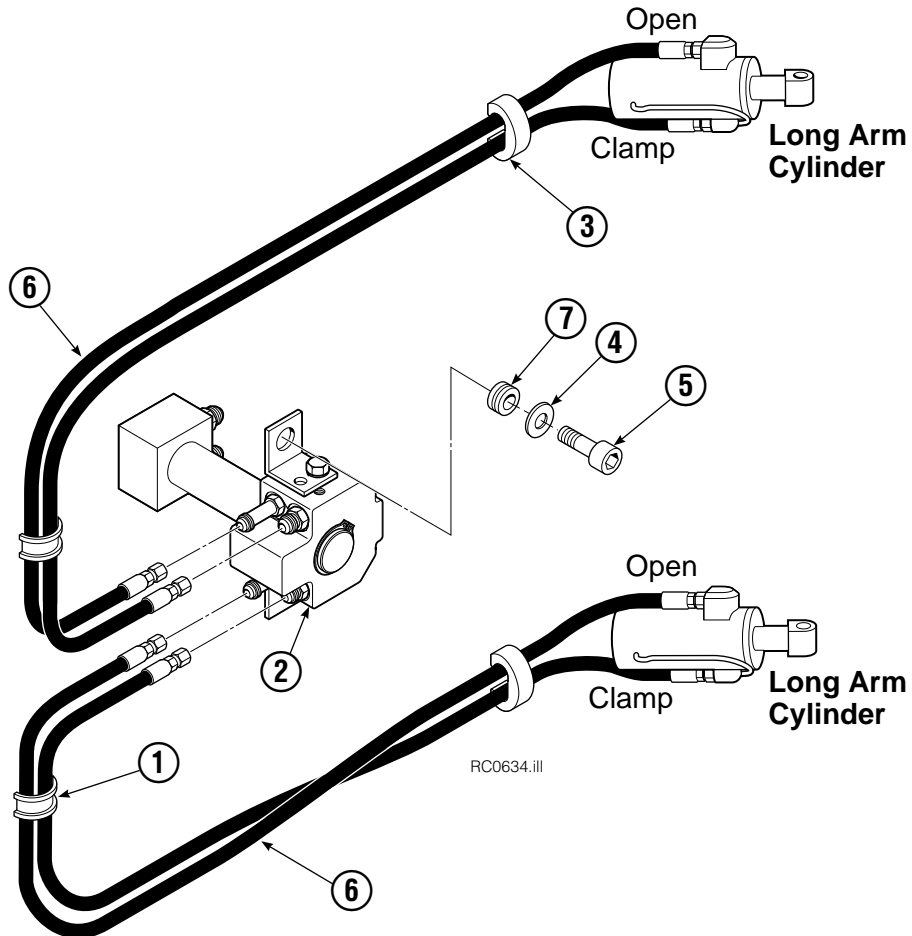

Adjustable Bumper

RC0096.ill

45F			
REF	QTY	PART NO.	DESCRIPTION
		674868	Bumper Group
1	2	674846	Roller
2	8	674848	Bearing
3	12	674837	Shim
4	4	3655	Capscrew, 1/2 NC x 1.50
5	4	6455	Lockwasher, 1/2 ID
6	2	674850	Bar
7	2	676418	Tie Down
8	4	3577	Capscrew, 5/16 NC x 1.00
9	2	674847	Roller
10	1	674842	Belt

Reference: Common Parts Group 674870.

Hosing Group Fixed Short Arm

45F			
REF	QTY	PART NO.	DESCRIPTION
		223460	Hosing Group
1	2	680113	Insert
2	1	222682	Revolving Connection ▲
3	2	673416	Segment
4	2	209019	Washer
5	2	645565	Shoulder Bolt
6	4	680115	Hose, 43.75"
7	2	208764	Grommet

▲ See Revolving Connection page for parts breakdown.
Reference: SK-6438, Common Parts Group 223459R0.

Revolving Connection

45F			
REF	QTY	PART NO.	DESCRIPTION
		222682	Revolving Connection
1	4	604511	Fitting, 6-6
2	4	604510	Fitting, 6
3	1	3138	Snap Ring
4	1	7341	Snap Ring
5	2	564448	O-Ring
6	2	222675	Bracket
7	2	681238	Lockwasher, M10
8	2	212632	Capscrew, M10 x 20
9	1	222671	Body
10	2	605743	Fitting Adapter, 6-6
11	3	214649	Seal
12	1	222674	Shaft
13	1	222673	End Block
14	2	768796	Capscrew, M8 x 35
		222694	Service Kit