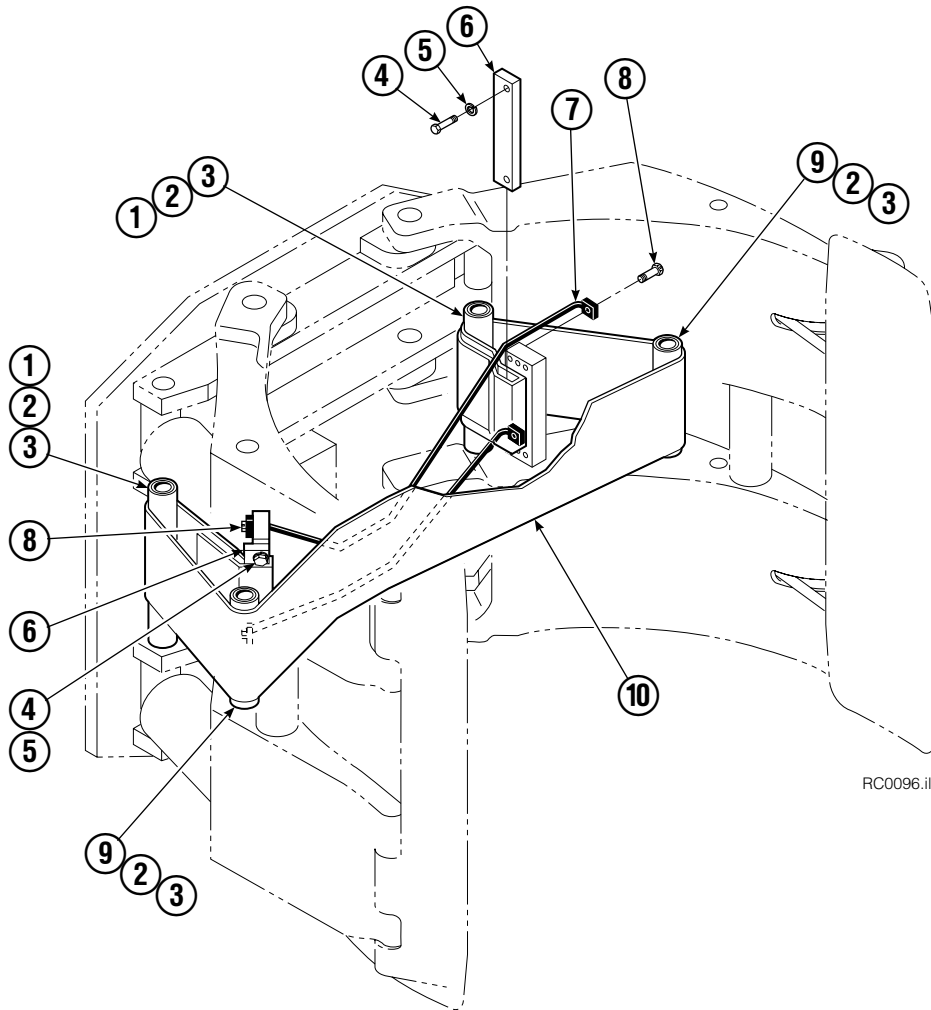

● Quantity as required.

▲ See Check Valve page for parts breakdown.

▼ See Drive Motor page for parts breakdown.

Drive Motor

REF	QTY	PART NO.	DESCRIPTION
		206392	Drive Motor
1	1	675478	Shaft
2	1	675477	Drive
3	1	675479	Spacer Plate
■ 4	1	675480	Gerotor Set (101-1768-007)
■ 4	1	685075	Gerotor Set (101-1768-009)
5	1	675482	End Cap
● 6	1	206405	Service Kit
■ 7	1	685089	Flange (101-1768-007)
■ 7	1	685090	Flange (101-1768-009)

Check Valve

REF	QTY	PART NO.	DESCRIPTION
		670549	Check Valve Assembly
1	2	609453	Fitting, 10
2	2	670552	Spring
3	2	670551	Guide
4	2	7020	Ball
5	2	602580	Fitting, 8
6	2	673989	Spring
7	1	670550	Body
8	1	670553	Spool

Adjustable Bumper

RC0096.ill

45F			
REF	QTY	PART NO.	DESCRIPTION
		674868	Bumper Group
1	2	674846	Roller
2	8	674848	Bearing
3	12	674837	Shim
4	4	3655	Capscrew, 1/2 NC x 1.50
5	4	6455	Lockwasher, 1/2 ID
6	2	674850	Bar
7	2	676418	Tie Down
8	4	3577	Capscrew, 5/16 NC x 1.00
9	2	674847	Roller
10	1	674842	Belt