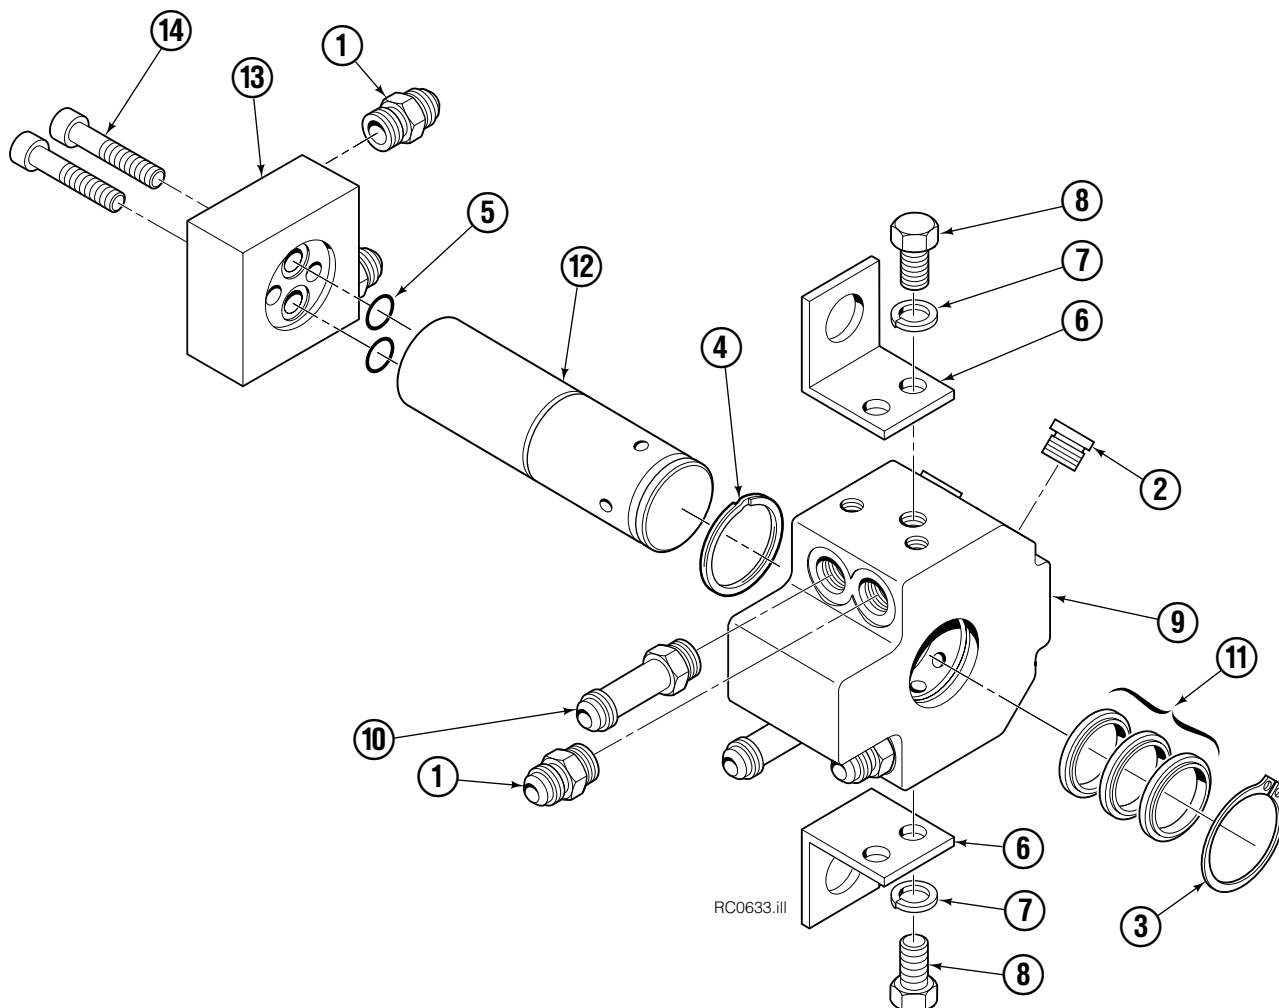

Reference: Common Parts Group 674870.

Hosing Group Fixed Short Arm

45F			
REF	QTY	PART NO.	DESCRIPTION
		223460	Hosing Group
1	2	680113	Insert
2	1	222682	Revolving Connection ▲
3	2	673416	Segment
4	2	209019	Washer
5	2	645565	Shoulder Bolt
6	4	680115	Hose, 43.75"
7	2	208764	Grommet

▲ See Revolving Connection page for parts breakdown.
Reference: SK-6438, Common Parts Group 223459R0.

Revolving Connection

45F			
REF	QTY	PART NO.	DESCRIPTION
		222682	Revolving Connection
1	4	604511	Fitting, 6-6
2	4	604510	Fitting, 6
3	1	3138	Snap Ring
4	1	7341	Snap Ring
5	2	564448	O-Ring
6	2	222675	Bracket
7	2	681238	Lockwasher, M10
8	2	212632	Capscrew, M10 x 20
9	1	222671	Body
10	2	605743	Fitting Adapter, 6-6
11	3	214649	Seal
12	1	222674	Shaft
13	1	222673	End Block
14	2	768796	Capscrew, M8 x 35
		222694	Service Kit

Long Arm Cylinder

REF	QTY	PART NO.	DESCRIPTION
		555153	Cylinder Assembly
1	1	674840	Bearing
2	1	560997	Nut
3	1	660767	◆ Bearing
4	1	662460	◆ Seal
5	2	638293	◆ Back-Up Ring
6	2	604511	Fitting, 6-6
7	1	556852	Fitting, 4
8	1	557212	Check Valve
9	1	2797	◆ O-Ring
10	1	615140	◆ Back-Up Ring
11	1	554598	◆ Seal
12	1	564930	◆ Wiper
13	1	555220	Rod
14	1	555207	Retainer
15	1	555226	Piston
16	1	2722	◆ O-Ring
17	1	555219	Shell
18	1	667516	Check Valve Service Kit
19	1	-	Spacer
20	2	674840	Bearing
21	1	672909	Seal Loader
		555227	Service Kit