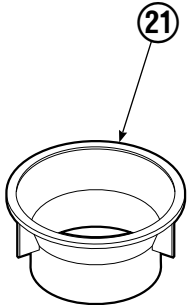

Long Arm Cylinder

REF	QTY	PART NO.	DESCRIPTION
		555153	Cylinder Assembly
1	1	674840	Bearing
2	1	560997	Nut
3	1	660767	◆ Bearing
4	1	662460	◆ Seal
5	2	638293	◆ Back-Up Ring
6	2	604511	Fitting, 6-6
7	1	556852	Fitting, 4
8	1	557212	Check Valve
9	1	2797	◆ O-Ring
10	1	615140	◆ Back-Up Ring
11	1	554598	◆ Seal
12	1	564930	◆ Wiper
13	1	555220	Rod
14	1	555207	Retainer
15	1	555226	Piston
16	1	2722	◆ O-Ring
17	1	555219	Shell
18	1	667516	Check Valve Service Kit
19	1	-	Spacer
20	2	674840	Bearing
21	1	672909	Seal Loader
		555227	Service Kit

◆ Included in Service Kit 555227.

Ref: S-5305, S-5559