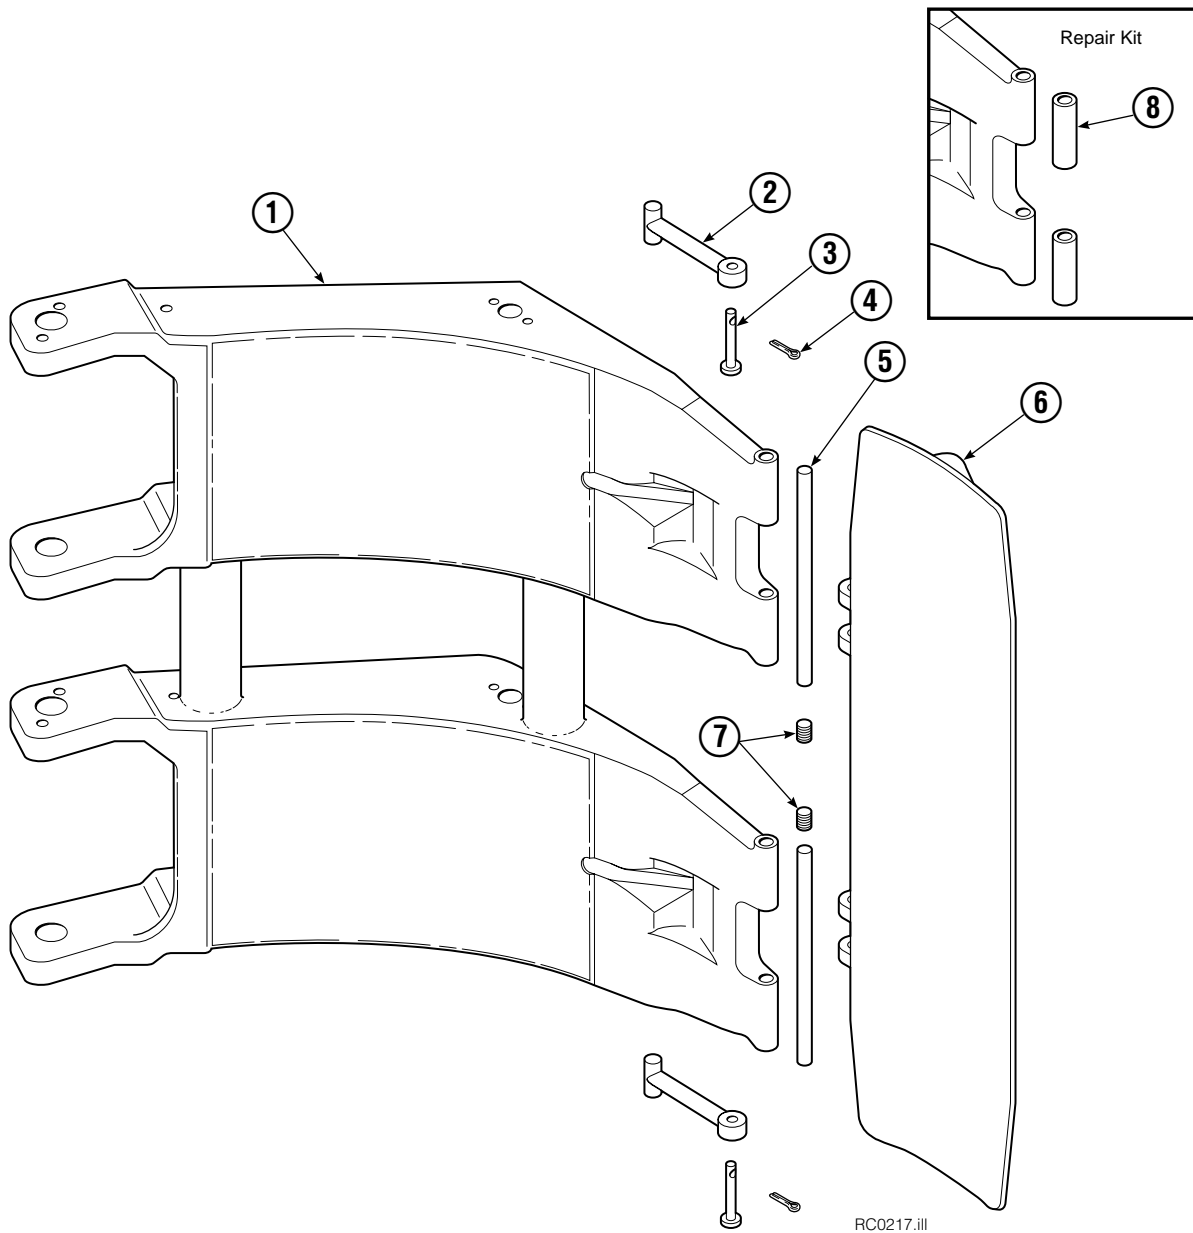

▲ See Revolving Connection page for parts breakdown.
Reference: SK-6438, Common Parts Group 223459R0.

Revolving Connection

45F			
REF	QTY	PART NO.	DESCRIPTION
		222682	Revolving Connection
1	4	604511	Fitting, 6-6
2	4	604510	Fitting, 6
3	1	3138	Snap Ring
4	1	7341	Snap Ring
5	2	564448	O-Ring
6	2	222675	Bracket
7	2	681238	Lockwasher, M10
8	2	212632	Capscrew, M10 x 20
9	1	222671	Body
10	2	605743	Fitting Adapter, 6-6
11	3	214649	Seal
12	1	222674	Shaft
13	1	222673	End Block
14	2	768796	Capscrew, M8 x 35
		222694	Service Kit

◆ Included in Service Kit 555227.

Ref: S-5305, S-5559

Link

RC0100.ill

REF	QTY	PART NO.	DESCRIPTION
1	2	674852	Link - 51 in.

Short Arm

45F			
REF	QTY	PART NO.	DESCRIPTION
		674703	Contact Pad Group – Items 2-7
1	1	674769	Short Arm
2	2	674700	Link
3	2	674265	Clevis Pin
4	2	6525	Cotter Pin
5	2	674701	Pin
6	1	674702	Contact Pad
7	2	604510	Fitting
8	1	674928	Arm Tip Repair Kit