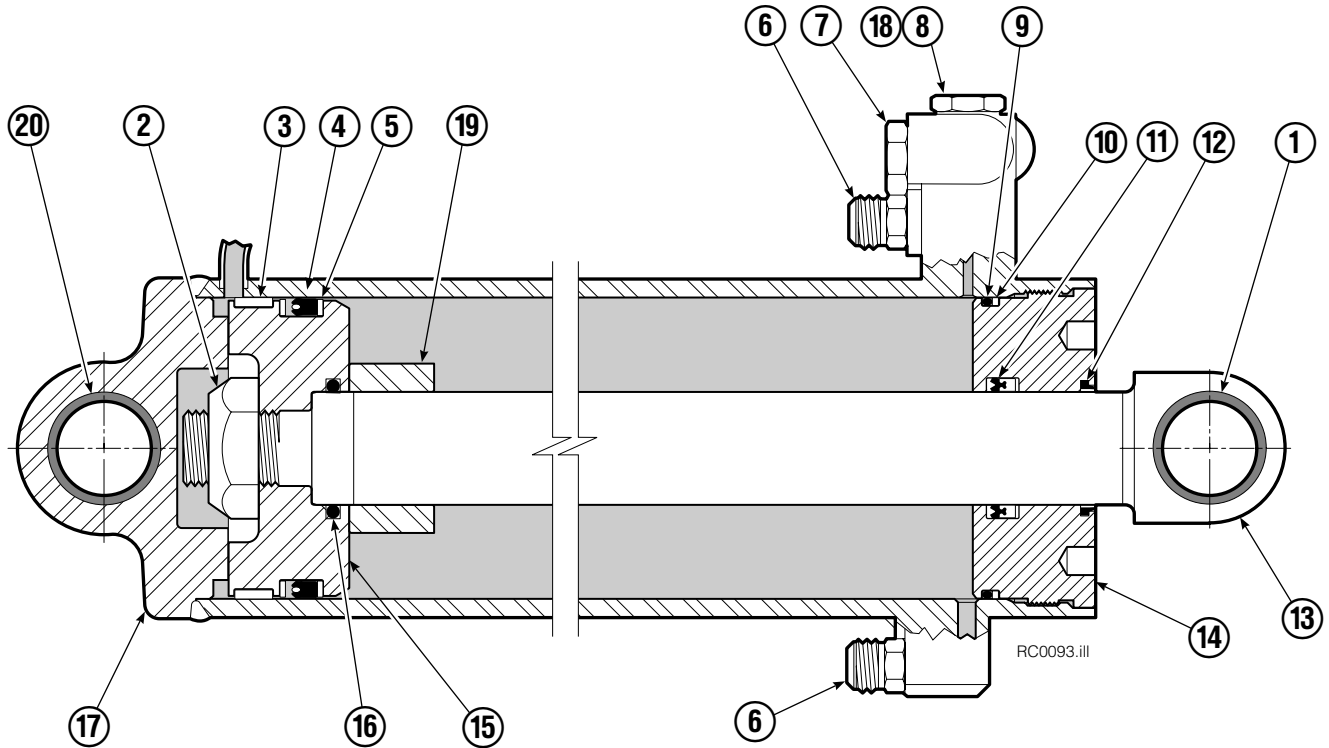

Long Arm Cylinder

REF	QTY	PART NO.	DESCRIPTION
		555153	Cylinder Assembly
1	1	674840	Bearing
2	1	560997	Nut
3	1	660767	◆ Bearing
4	1	662460	◆ Seal
5	2	638293	◆ Back-Up Ring
6	2	604511	Fitting, 6-6
7	1	556852	Fitting, 4
8	1	557212	Check Valve
9	1	2797	◆ O-Ring
10	1	615140	◆ Back-Up Ring
11	1	554598	◆ Seal
12	1	564930	◆ Wiper
13	1	555220	Rod
14	1	555207	Retainer
15	1	555226	Piston
16	1	2722	◆ O-Ring
17	1	555219	Shell
18	1	667516	Check Valve Service Kit
19	1	-	Spacer
20	2	674840	Bearing
21	1	672909	Seal Loader
		555227	Service Kit

◆ Included in Service Kit 555227.

Ref: S-5305, S-5559