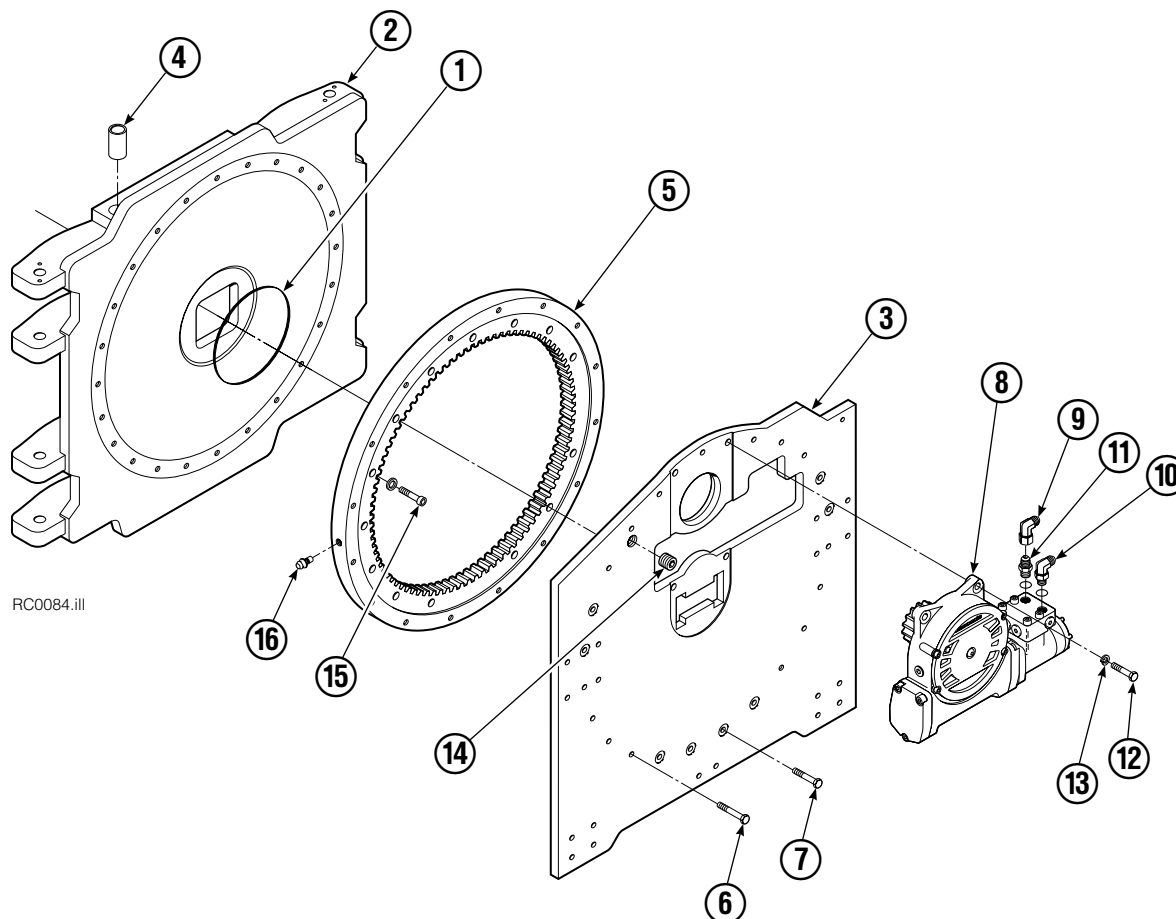

Internet: www.cascorp.com

Safety Decals

Roll Clamp Safety Decals			
REF	QTY	PART NO.	DESCRIPTION
1	6	665595	No Hand Hold Decal
2	3	660269	Short Arm Rotation Position Decal
3	4	656038	Caution Decal
4	4	679150	No Step Decal
5	4	665677	Trapped Pressure Decal
6	1	679059	Quick-Change Hook Decal

Frame Group

RC0084.ill

45F			
REF	QTY	PART NO.	DESCRIPTION
		682192	Frame Group
1	1	670931	Seal
2	1	682434	Faceplate
3	1	680679	Baseplate
4	8	674843	Bushing
5	1	672828	Bearing Assembly ▲
6	9	643539	Capscrew, 1/2 NC x 1.75
7	7	643538	Capscrew, 1/2 NC x 1.50
8	1	795491	Drive Group ●
9	1	605761	Fitting, 8-8
10	1	601250	Fitting, 8-8
11	1	601377	Fitting, 8-8
12	4	661742	Capscrew, 1/2 NC x 1.25
13	4	6290	Lockwasher
14	1	6605	Plug
15	16	4505	Capscrew ▲
16	1	7401	Grease Fitting