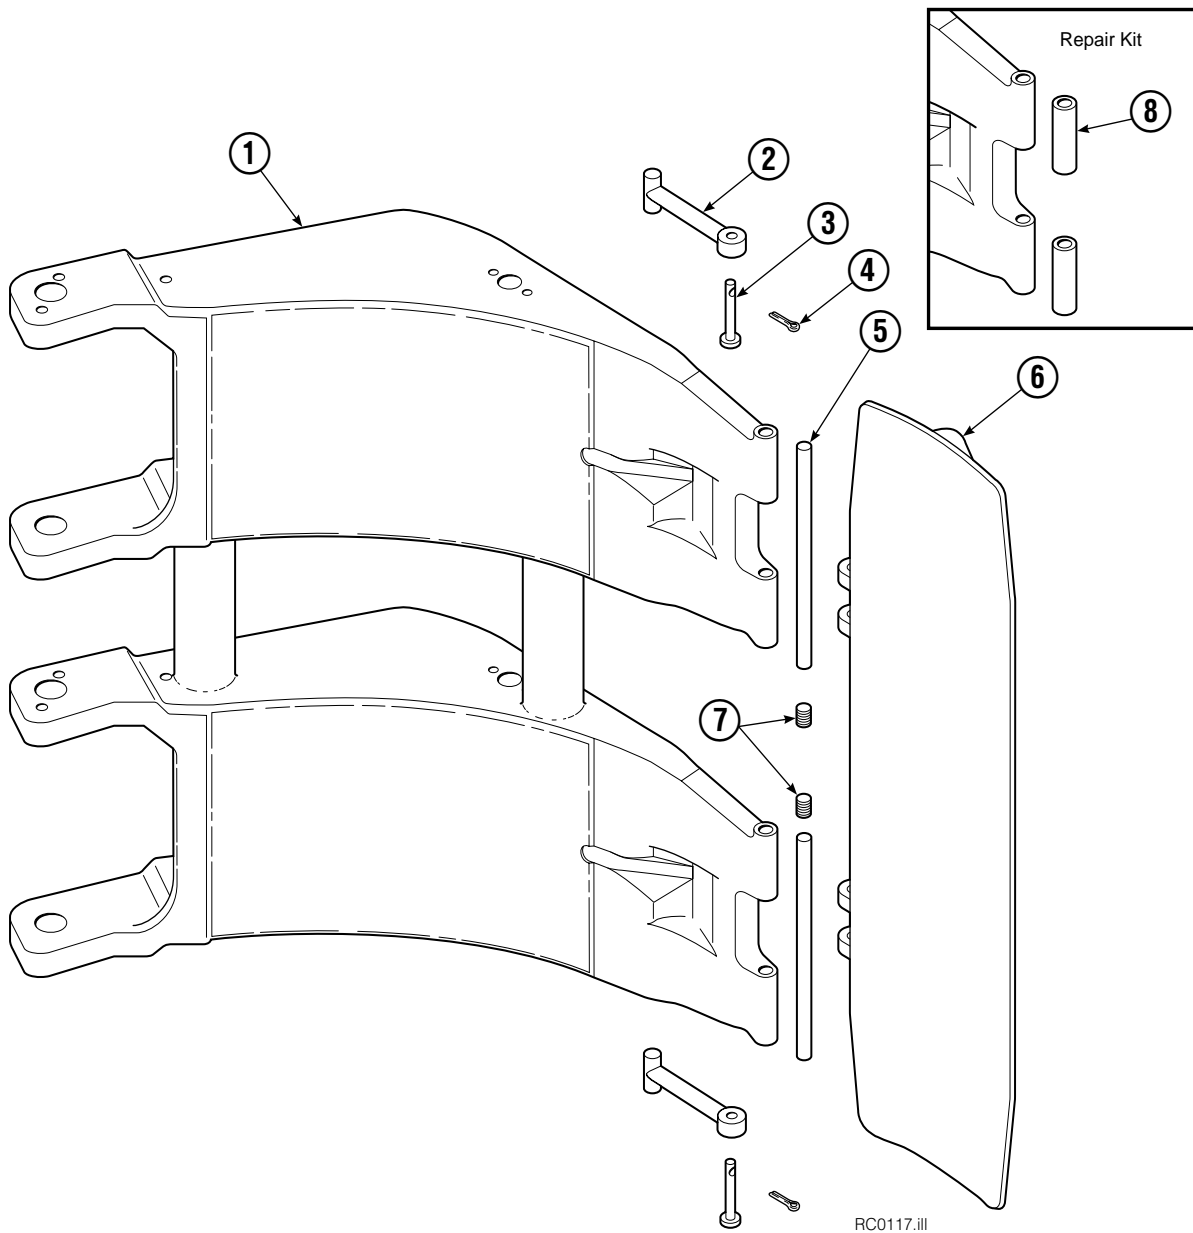

Long Arm

RC0117.iii

45F			
REF	QTY	PART NO.	DESCRIPTION
		207421	Contact Pad Group – Items 2-7
1	1	674784	Long Arm
2	2	674700	Link
3	2	674265	Clevis Pin
4	2	6525	Cotter Pin
5	2	674701	Pin
6	1	207420	Contact Pad
7	2	604510	Fitting
8	1	674928	Arm Tip Repair Kit

Reference: SK-4959