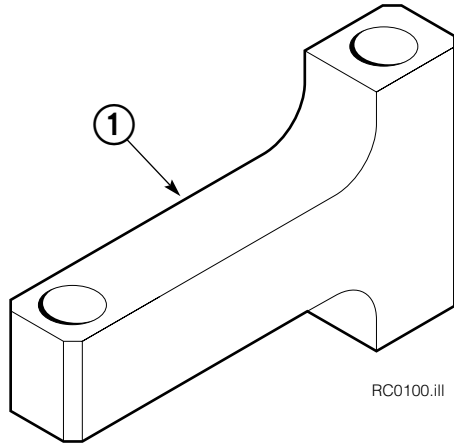

▲ See Revolving Connection page for parts breakdown.
Reference: SK-6438, Common Parts Group 223459R0.

Revolving Connection

45F			
REF	QTY	PART NO.	DESCRIPTION
		222682	Revolving Connection
1	4	604511	Fitting, 6-6
2	4	604510	Fitting, 6
3	1	3138	Snap Ring
4	1	7341	Snap Ring
5	2	564448	O-Ring
6	2	222675	Bracket
7	2	681238	Lockwasher, M10
8	2	212632	Capscrew, M10 x 20
9	1	222671	Body
10	2	605743	Fitting Adapter, 6-6
11	3	214649	Seal
12	1	222674	Shaft
13	1	222673	End Block
14	2	768796	Capscrew, M8 x 35
		222694	Service Kit

Long Arm Cylinder

REF	QTY	PART NO.	DESCRIPTION
		555153	Cylinder Assembly
1	1	674840	Bearing
2	1	560997	Nut
3	1	660767	◆ Bearing
4	1	662460	◆ Seal
5	2	638293	◆ Back-Up Ring
6	2	604511	Fitting, 6-6
7	1	556852	Fitting, 4
8	1	557212	Check Valve
9	1	2797	◆ O-Ring
10	1	615140	◆ Back-Up Ring
11	1	554598	◆ Seal
12	1	564930	◆ Wiper
13	1	555220	Rod
14	1	555207	Retainer
15	1	555226	Piston
16	1	2722	◆ O-Ring
17	1	555219	Shell
18	1	667516	Check Valve Service Kit
19	1	-	Spacer
20	2	674840	Bearing
21	1	672909	Seal Loader
		555227	Service Kit

◆ Included in Service Kit 555227.

Ref: S-5305, S-5559

Link

RC0100.ill

REF	QTY	PART NO.	DESCRIPTION
1	2	674852	Link - 51 in.

Short Arm

45F			
REF	QTY	PART NO.	DESCRIPTION
		674703	Contact Pad Group – Items 2-7
1	1	674769	Short Arm
2	2	674700	Link
3	2	674265	Clevis Pin
4	2	6525	Cotter Pin
5	2	674701	Pin
6	1	674702	Contact Pad
7	2	604510	Fitting
8	1	674928	Arm Tip Repair Kit