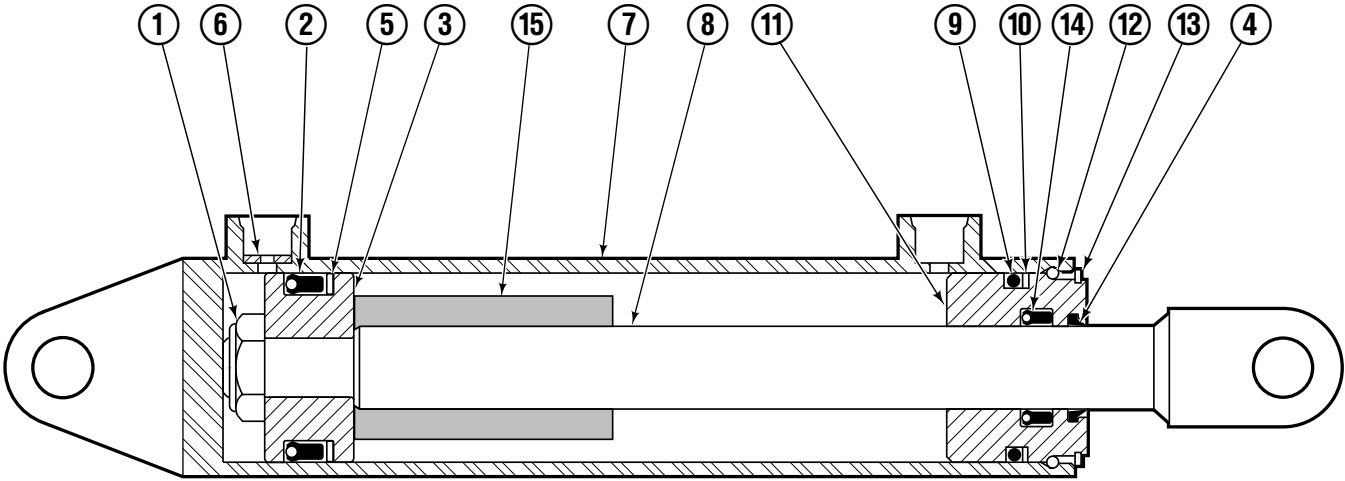

Safety Decals

Mounting Group Sideshifting

55F							
REF	QTY	PART NO.	DESCRIPTION	REF	QTY	PART NO.	DESCRIPTION
		207327	Sideshifting Mounting – 41 in. ■●	9	2	204186	Lower Hook
1	1	6106651	Frame – 45 in. ■	10	4	667225	Washer
2	1	207185	Anchor Bracket – 41 in. ■	11	4	766154	Capscrew, M16 x 40, 8-8
3	2	601676	Fitting, 6-6	12	4	678990	Nut
4	1	206917	Center Bearing	13	1	206909	Lug
5	2	206926	Clevis Pin	14	2	206910	Spacer
6	2	672726	Cotter Pin	15	2	684355	Lockwasher
7	1	675548	Cylinder ◆	16	2	204187	Upper Bearing
8	1	675550	Restrictor Washer (orifice .085)	17	2	207209	Lower Bearing

■ Carriage width.

● Includes items 2 through 17.

◆ See Cylinder page for parts breakdown.

Sideshift Cylinder

FP0079.ill

REF	QTY	PART NO.	DESCRIPTION
		675548	Cylinder Assembly
1	1	553857	Nut
■ 2	1	662452	Seal
3	1	553501	Piston
■ 4	1	636851	Wiper
■ 5	1	638247	Back-up Ring
6	1	675550	Washer (orifice .085)
7	1	675549	Shell
8	1	553449	Rod
■ 9	1	2785	O-Ring
■ 10	1	615128	Back-up Ring
11	1	553500	Retainer
12	1	553856	Retaining Ring
13	1	7202	Snap Ring
■ 14	1	641835	Seal
15	1	---	Spacer
		553861	Service Kit