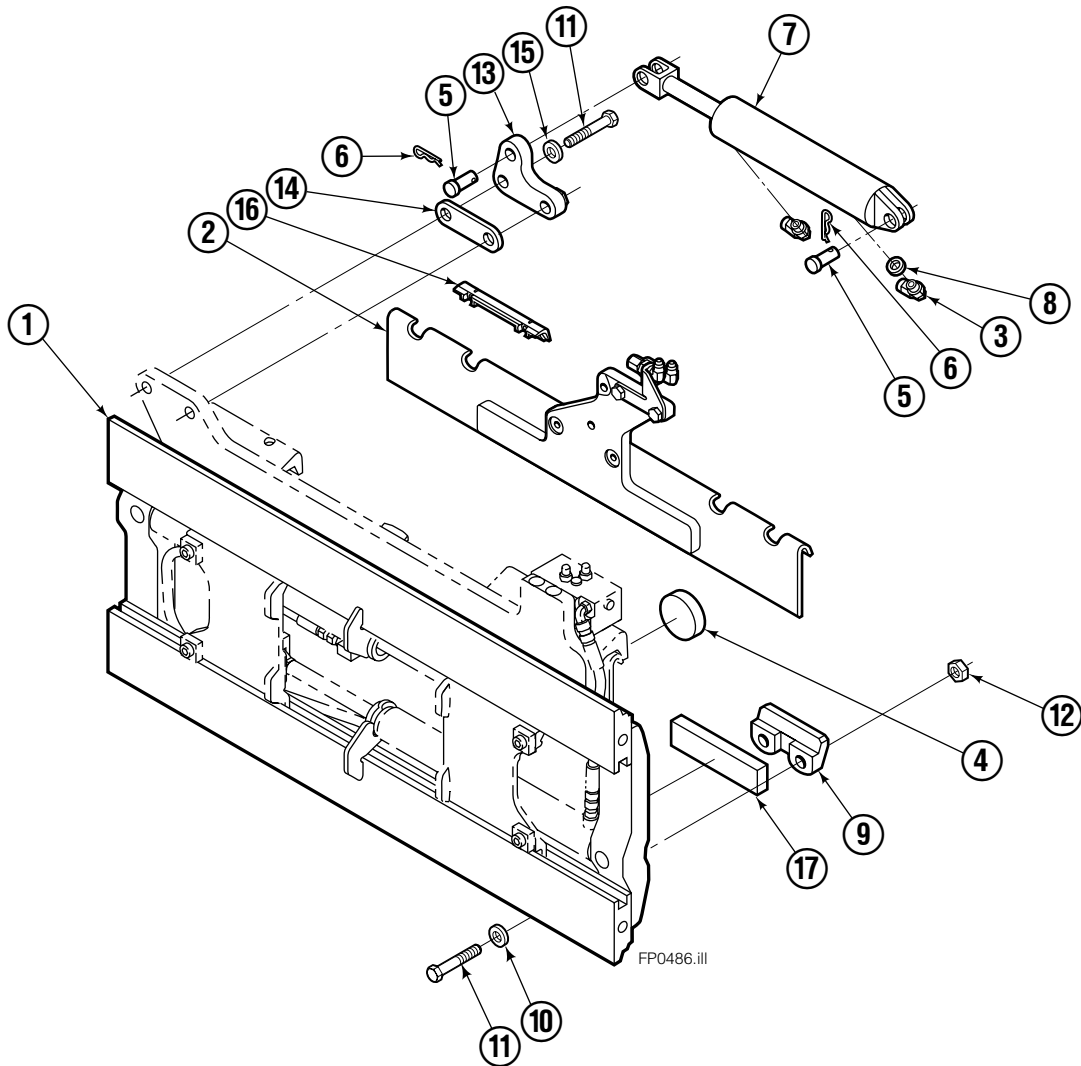

Safety Decals

Mounting Group Sideshifting

55F							
REF	QTY	PART NO.	DESCRIPTION	REF	QTY	PART NO.	DESCRIPTION
		207327	Sideshifting Mounting – 41 in. ■●	9	2	204186	Lower Hook
1	1	6106651	Frame – 45 in. ■	10	4	667225	Washer
2	1	207185	Anchor Bracket – 41 in. ■	11	4	766154	Capscrew, M16 x 40, 8-8
3	2	601676	Fitting, 6-6	12	4	678990	Nut
4	1	206917	Center Bearing	13	1	206909	Lug
5	2	206926	Clevis Pin	14	2	206910	Spacer
6	2	672726	Cotter Pin	15	2	684355	Lockwasher
7	1	675548	Cylinder ◆	16	2	204187	Upper Bearing
8	1	675550	Restrictor Washer (orifice .085)	17	2	207209	Lower Bearing

■ Carriage width.

● Includes items 2 through 17.

◆ See Cylinder page for parts breakdown.

Sideshift Cylinder

FP0079.ill

REF	QTY	PART NO.	DESCRIPTION
		675548	Cylinder Assembly
1	1	553857	Nut
■ 2	1	662452	Seal
3	1	553501	Piston
■ 4	1	636851	Wiper
■ 5	1	638247	Back-up Ring
6	1	675550	Washer (orifice .085)
7	1	675549	Shell
8	1	553449	Rod
■ 9	1	2785	O-Ring
■ 10	1	615128	Back-up Ring
11	1	553500	Retainer
12	1	553856	Retaining Ring
13	1	7202	Snap Ring
■ 14	1	641835	Seal
15	1	---	Spacer
		553861	Service Kit