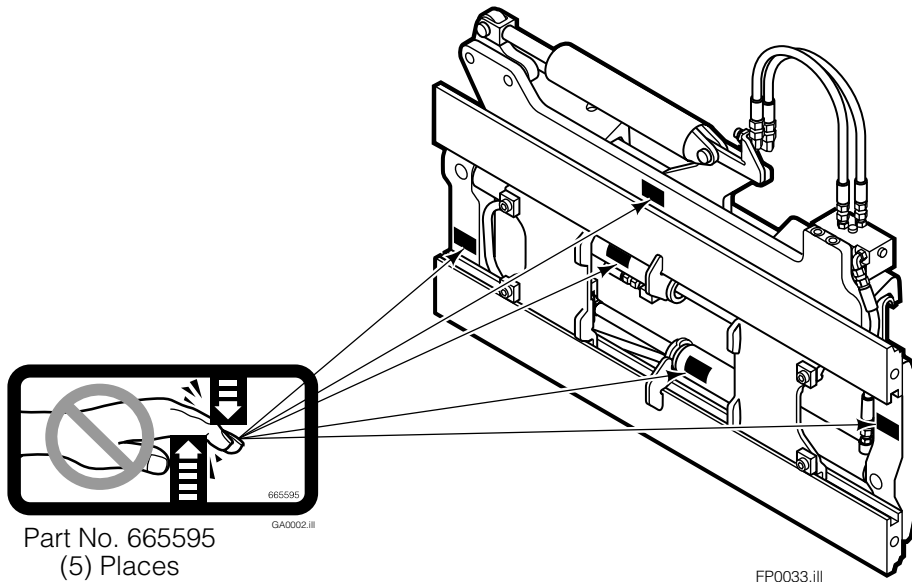

Safety Decals

Mounting Group Sideshifting

55F							
REF	QTY	PART NO.	DESCRIPTION	REF	QTY	PART NO.	DESCRIPTION
		207327	Sideshifting Mounting – 41 in. ■●	9	2	204186	Lower Hook
1	1	6106651	Frame – 45 in. ■	10	4	667225	Washer
2	1	207185	Anchor Bracket – 41 in. ■	11	4	766154	Capscrew, M16 x 40, 8-8
3	2	601676	Fitting, 6-6	12	4	678990	Nut
4	1	206917	Center Bearing	13	1	206909	Lug
5	2	206926	Clevis Pin	14	2	206910	Spacer
6	2	672726	Cotter Pin	15	2	684355	Lockwasher
7	1	675548	Cylinder ◆	16	2	204187	Upper Bearing
8	1	675550	Restrictor Washer (orifice .085)	17	2	207209	Lower Bearing