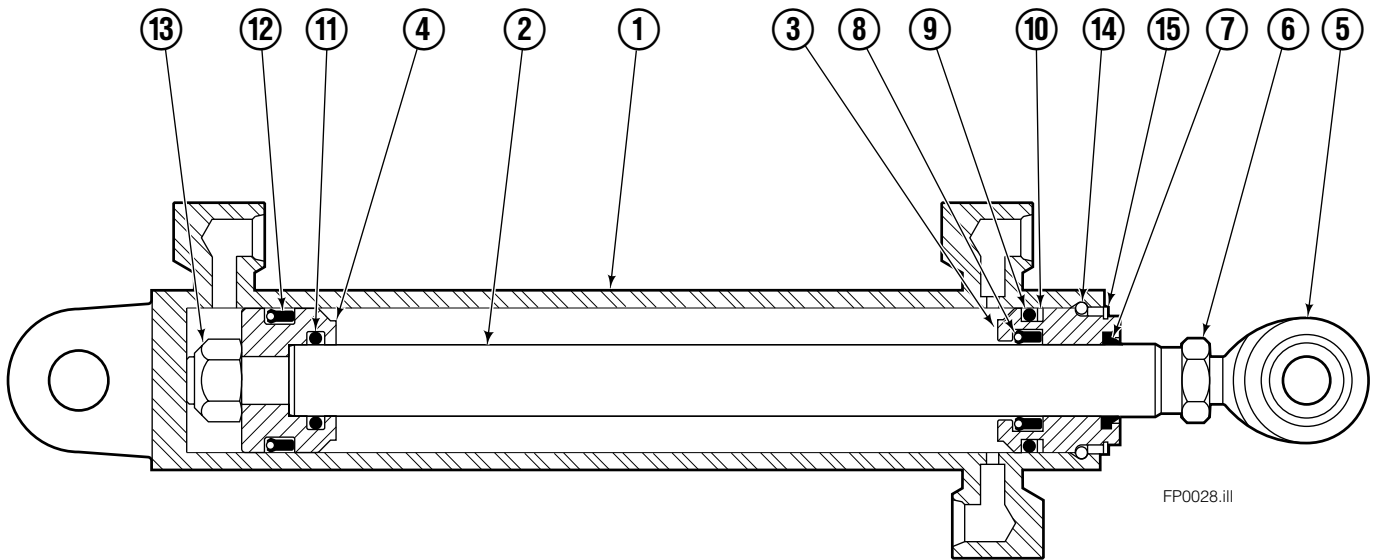

Left Hand Cylinder

55F

REF	QTY	PART NO.	DESCRIPTION
		6106654	Cylinder Assembly■
1	1	6106658	Shell■
2	1	6106659	Rod■
3	1	685664	Retainer
4	1	685665	Piston
5	1	564193	Rod End●
6	1	5718	Nut●
7	1	636850	Rod Wiper●
8	1	646540	Rod Seal●
9	1	2718	O-Ring●
10	1	615122	Back-up Ring●
11	1	2710	O-Ring●
12	1	663728	Piston Seal●
13	1	563462	Piston Nut
14	1	563916	Retaining Ring
15	1	3137	Snap Ring
		684827	Service Kit

■ Carriage width.
● Included in Service Kit 684827.
Ref: S-6138, S-3990