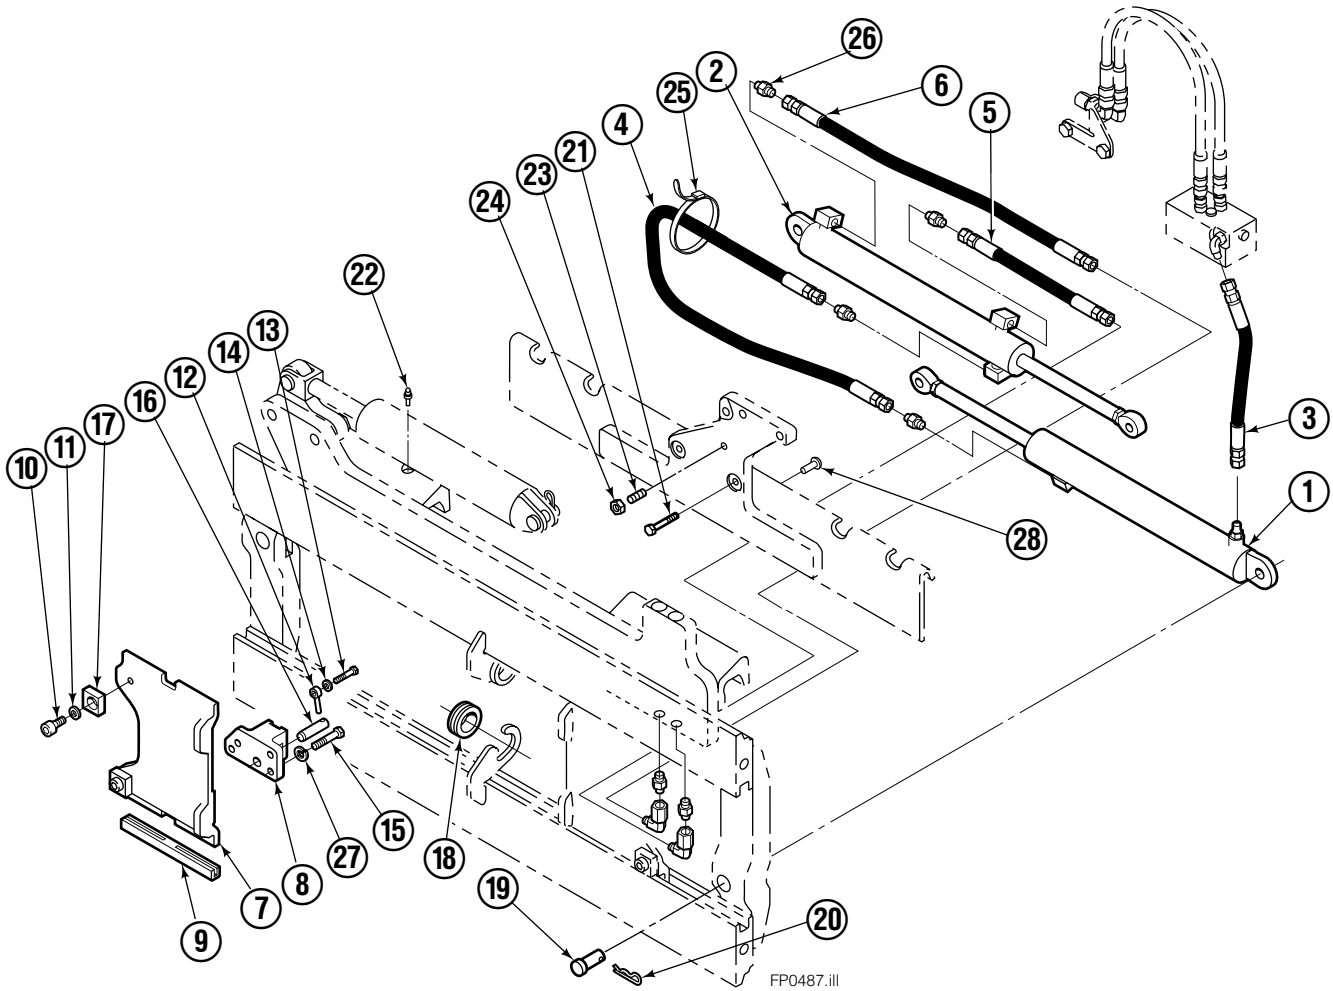

Safety Decals

Mounting Group Sideshifting

55F							
REF	QTY	PART NO.	DESCRIPTION	REF	QTY	PART NO.	DESCRIPTION
		207327	Sideshifting Mounting – 41 in. ■●	9	2	204186	Lower Hook
1	1	6106651	Frame – 45 in. ■	10	4	667225	Washer
2	1	207185	Anchor Bracket – 41 in. ■	11	4	766154	Capscrew, M16 x 40, 8-8
3	2	601676	Fitting, 6-6	12	4	678990	Nut
4	1	206917	Center Bearing	13	1	206909	Lug
5	2	206926	Clevis Pin	14	2	206910	Spacer
6	2	672726	Cotter Pin	15	2	684355	Lockwasher
7	1	675548	Cylinder ◆	16	2	204187	Upper Bearing
8	1	675550	Restrictor Washer (orifice .085)	17	2	207209	Lower Bearing

■ Carriage width.

● Includes items 2 through 17.

◆ See Cylinder page for parts breakdown.

Sideshift Cylinder

FP0079.ill

REF	QTY	PART NO.	DESCRIPTION
		675548	Cylinder Assembly
1	1	553857	Nut
■ 2	1	662452	Seal
3	1	553501	Piston
■ 4	1	636851	Wiper
■ 5	1	638247	Back-up Ring
6	1	675550	Washer (orifice .085)
7	1	675549	Shell
8	1	553449	Rod
■ 9	1	2785	O-Ring
■ 10	1	615128	Back-up Ring
11	1	553500	Retainer
12	1	553856	Retaining Ring
13	1	7202	Snap Ring
■ 14	1	641835	Seal
15	1	---	Spacer
		553861	Service Kit

■ Included in Service Kit 553861.

Hydraulic/Fork Group

FP0487.iii

55F

REF	QTY	PART NO.	DESCRIPTION	REF	QTY	PART NO.	DESCRIPTION
		●6106655	Hydraulic Group	14	2	209737	Lockwasher, M6
		□206912	Fork Group	15	8	767961	Capscrew, M8 x 16
◆1	1	6106654	Cylinder Assembly L. H.	16	2	206925	Pin
▼2	1	6106653	Cylinder Assembly R. H.	17	4	207552	Block
3	1	207298	Hose	18	2	206916	Grommet
4	1	207570	Hose	19	2	206926	Clevis Pin
5	1	207565	Hose	20	2	207210	Hairpin Cotter
6	1	207571	Hose	21	2	768551	Capscrew
7	2	207208	Fork Carrier	22	2	7403	Grease Fitting
8	2	206914	Lug	23	1	768753	Setscrew, M10 x 35
9	4	206915	Bearing	24	1	207211	Jam Nut, M10
10	4	206922	Capscrew, M12 x 16	25	1	200008	Cable Tie
11	4	678991	Lockwasher	26	6	617915	Fitting, 4-4 ■
12	2	206923	Eyebolt	27	8	209738	Lockwasher, M8
13	2	763169	Capscrew	28	2	3017380	Drive Screw, No. 8