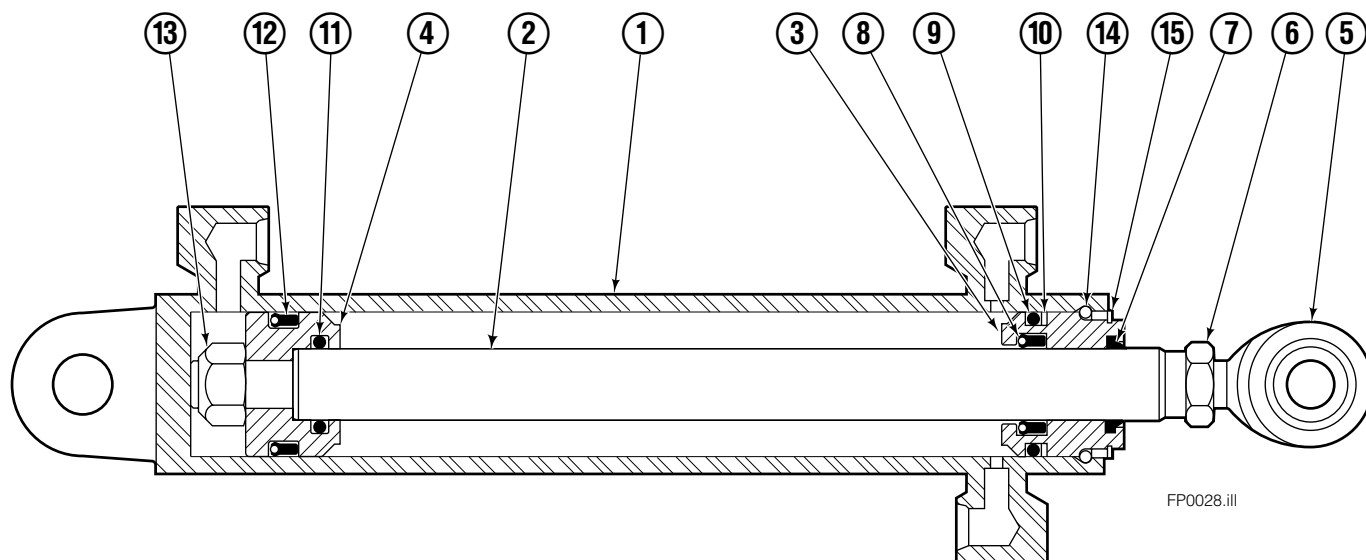

Right Hand Cylinder

55F

REF	QTY	PART NO.	DESCRIPTION
		6106653	Cylinder Assembly■
1	1	6106657	Shell■
2	1	6106659	Rod■
3	1	685664	Retainer
4	1	685665	Piston
5	1	564193	Rod End●
6	1	5718	Nut●
7	1	636850	Rod Wiper●
8	1	646540	Rod Seal●
9	1	2718	O-Ring●
10	1	615122	Back-up Ring●
11	1	2710	O-Ring●
12	1	663728	Piston Seal●
13	1	563462	Piston Nut
14	1	563916	Retaining Ring
15	1	3137	Snap Ring
		684827	Service Kit

■ Carriage width.
● Included in Service Kit 684827.
Ref: S-6138, S-3990