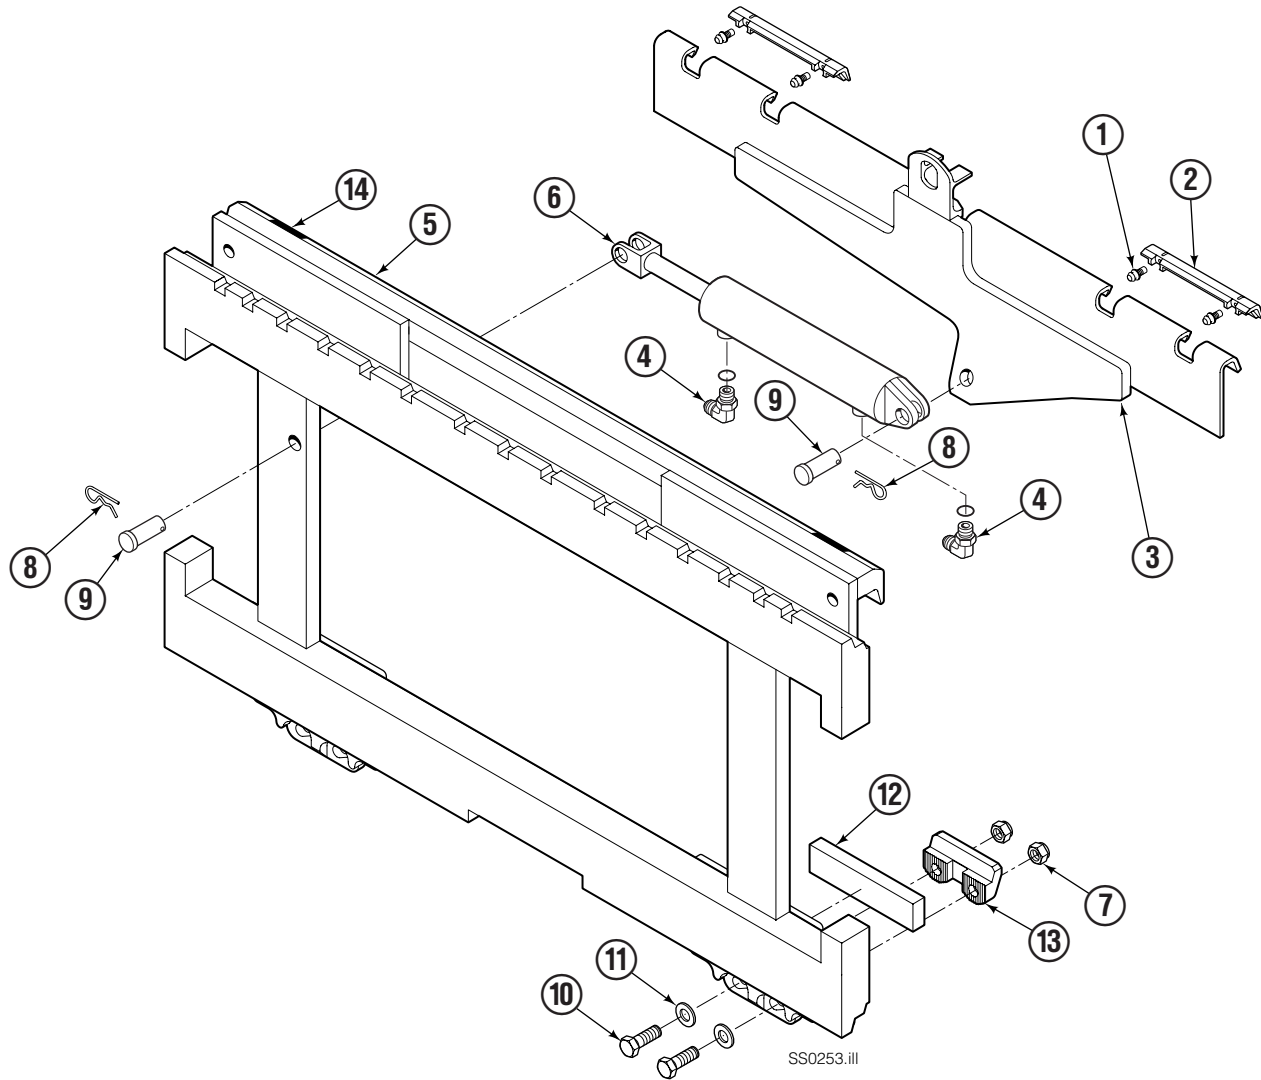

# Safety Decals

120D	
PART NO.	DESCRIPTION
679150	'No Step' Decal
221906	'Pinch Point' Decal

# Sideshifter Group

120D			
REF	QTY	PART NO.	DESCRIPTION
		220676	Sideshift Assembly
1	4	7403	Grease Fitting
2	2	672018	Bearing Segment
3	1	216362	Anchor Bracket
4	2	601676	Fitting, 6-6
5	1	219825	Faceplate ■
6	1	676649	Cylinder Assembly ●
7	4	678990	Nut, M16
8	2	672726	Cotter Pin
9	2	678528	Clevis Pin
10	4	752903	Capscrew, M16 x 45
11	4	667225	Washer
12	2	208350	Lower Bearing
13	2	204186	Lower Hook
14	2	221906	Fork Stop Decal