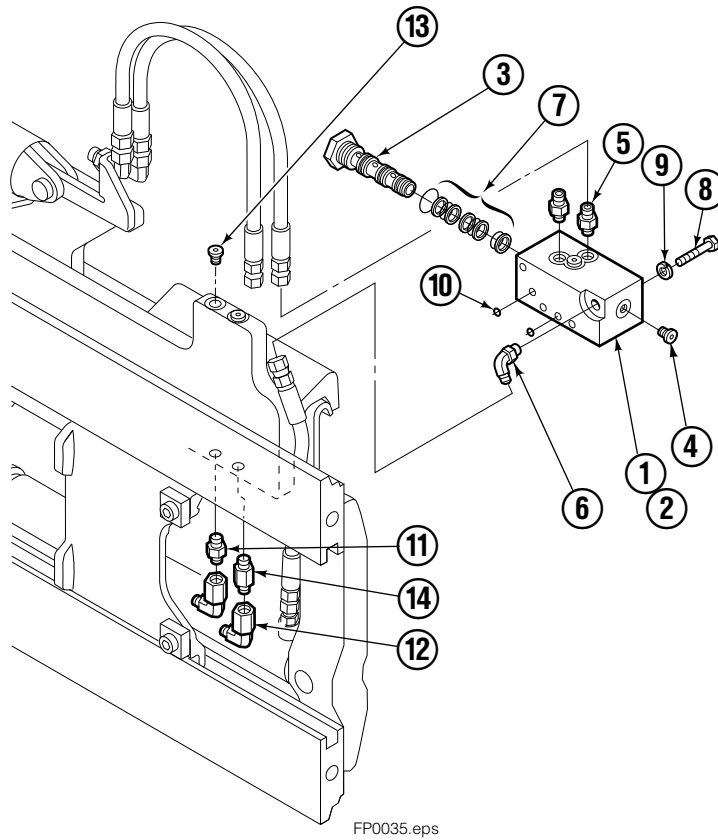

Flow Divider Group

55F			
REF	QTY	PART NO.	DESCRIPTION
		206921	Flow Divider Group
1	1	■ 206919	Valve
2	1	206918	Valve Body
3	1	207301	Cartridge-Combiner
4	2	663694	Fitting, 3
5	2	617915	Fitting, 4-4
6	1	617917	Fitting, 4-4
7	1	679992	Service Kit
8	3	685105	Capscrew
9	3	678993	Lockwasher
10	2	207300	O-Ring
11	6	617915	Fitting, 4-4
12	2	617641	Fitting, 4-4
13	2	609234	Fitting, 4-4
14	1	617916	Fitting, 4-4

■ Includes items 1 through 7.