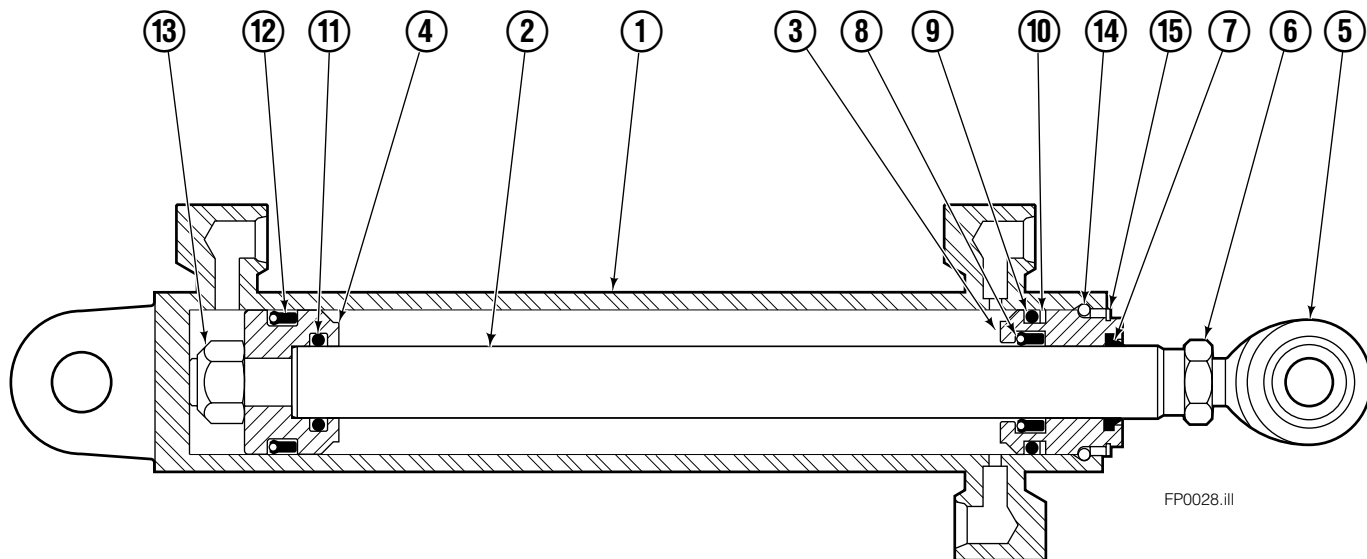

Right Hand Cylinder

55F			
REF	QTY	PART NO.	DESCRIPTION
		6111439	Cylinder Assembly - 34" ■
1	1	6111441	Shell - 34" ■
2	1	6111443	Rod - 34" ■
3	1	684644	Retainer
4	1	685665	Piston
5	1	564193	● Rod End
6	1	5718	● Nut
7	1	636850	● Rod Wiper
8	1	646540	● Rod Seal
9	1	2718	● O-Ring
10	1	615122	● Back-up Ring
11	1	2710	● O-Ring
12	1	633728	● Piston Seal
13	1	563462	Piston Nut
14	1	563916	Retaining Ring
15	1	3137	Snap Ring
		684827	Service Kit

■ Carriage width.

● Included in Service Kit 684827.

Reference: 2S-3990.