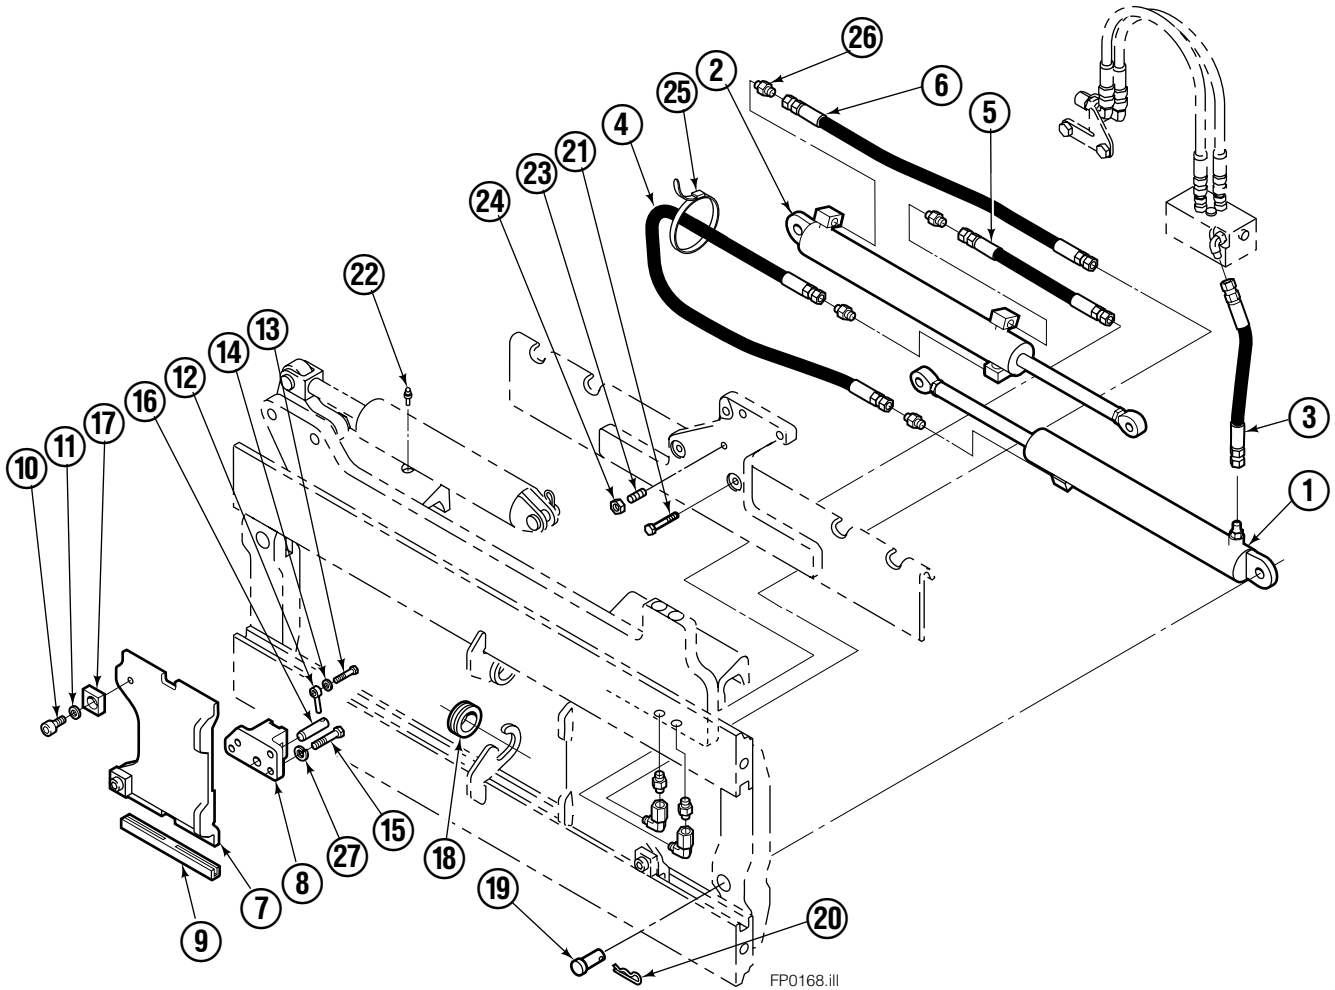

Hydraulic/Fork Group

FP0168.iii

55F							
REF	QTY	PART NO.	DESCRIPTION	REF	QTY	PART NO.	DESCRIPTION
		6111451	Hydraulic Group – 34 in. ■ ●	14	2	209737	Lockwasher, M6
		6104872	Fork Group □	15	8	767961	Capscrew, M8 x 16
1	1	6111440	Cylinder Assembly, LH ◆	16	2	206925	Pin
2	1	6111439	Cylinder Assembly, RH ◆	17	4	207552	Block
3	1	207231	Hose, 11.4 in.	18	2	206916	Grommet
4	1	207299	Hose, 32.3 in.	19		--	Clevis Pin
5	1	207565	Hose, 13.6 in.	20	2	207210	Hairpin Cotter
6	1	207291	Hose, 24.2 in.	21	1	768551	Capscrew, M10 x 10
7	2	207208	Fork Carrier	22	2	7403	Grease Fitting
8	2	206914	Lug	23	1	768753	Setscrew
9	4	206915	Bearing	24	1	207211	Jam Nut
10	4	203406	Capscrew, M12 x 16	25	1	200008	Cable Tie
11	4	678991	Lockwasher, M12	26		--	Fitting, 4-4
12	2	206923	Eyebolt	27	8	209738	Lockwasher, M8
13	2	763169	Capscrew, M6 x 20				

■ Carriage width.

◆ See Cylinder page for parts breakdown.

Reference: BC-101, SK-5981.

● Includes items 1 through 6.

□ Includes items 7 through 27.