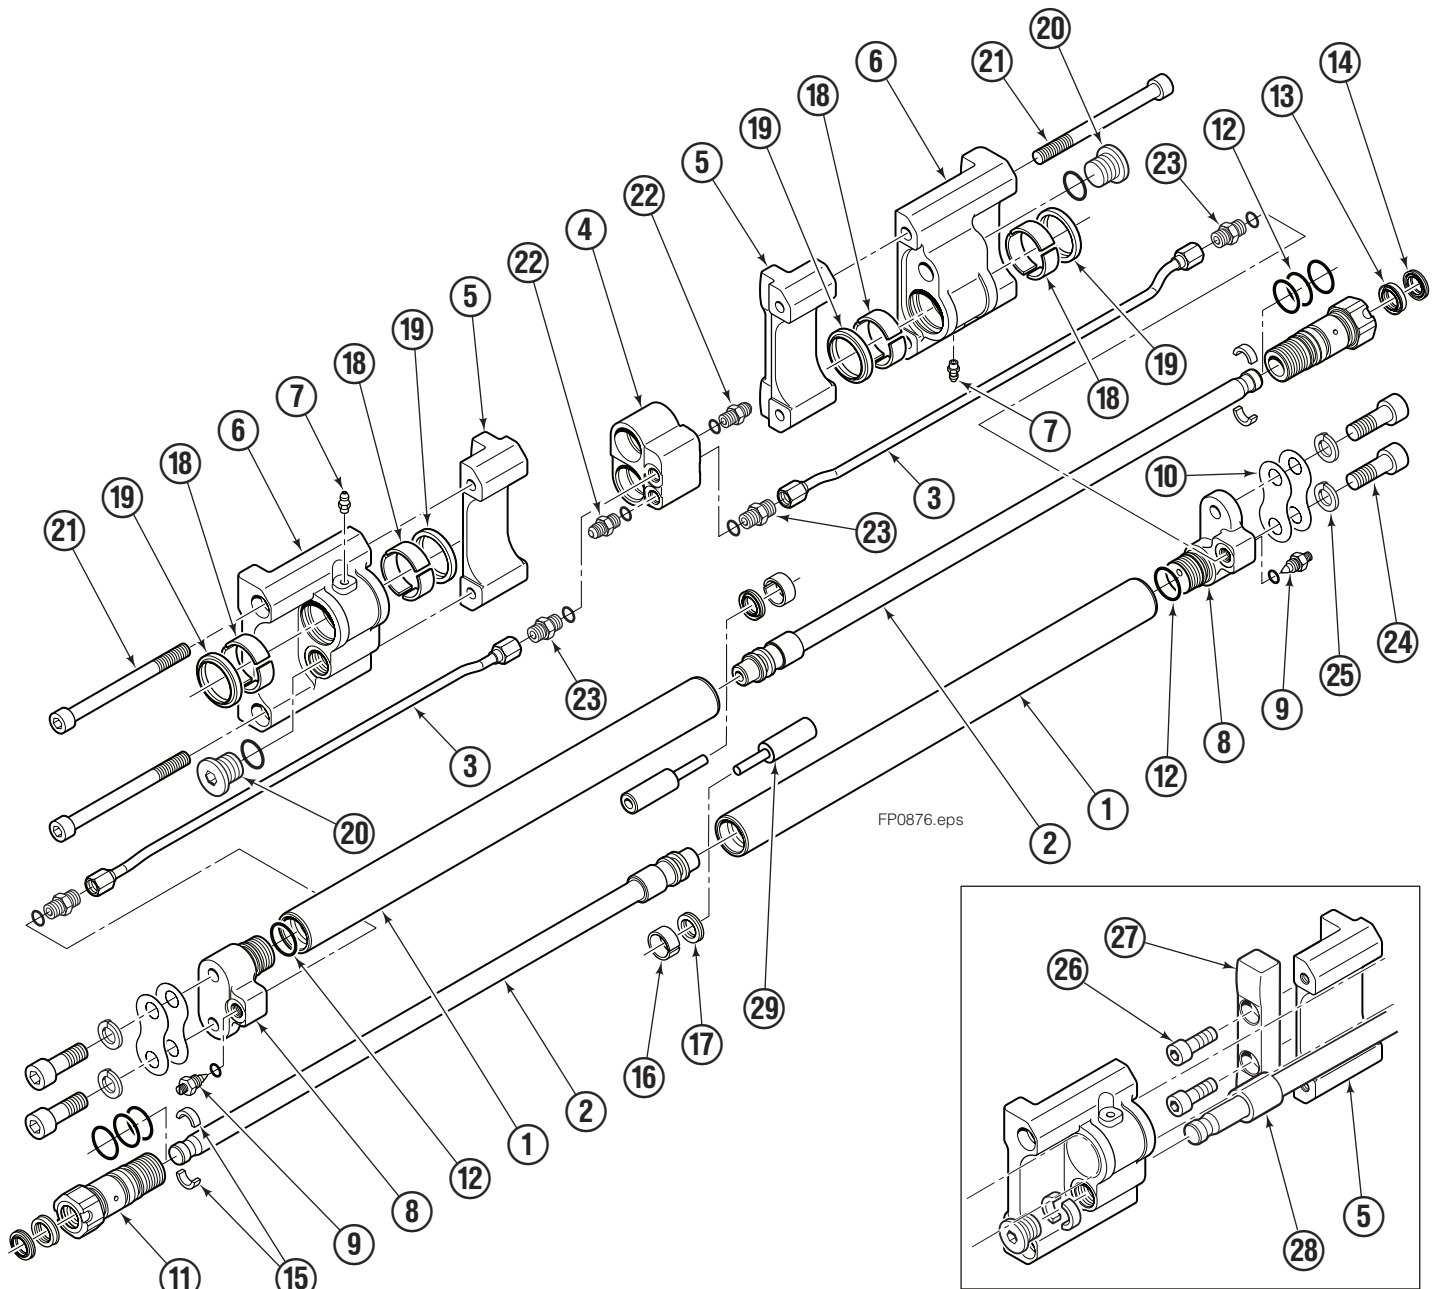

Fork Positioner Assembly

Sticker showing operating pressure,
phone numbers for service & parts.

Fork Positioner Assembly

Items that vary by width

100K			
ASSEMBLY PART NO.	REF. NO. 1 ★ CYLINDER SHELL QTY 2	REF. NO. 2 ★ CYLINDER ROD QTY 2	REF. NO. 3 TUBE QTY 2
6084216	6084218	6084220	6084232

REF	QTY	PART NO.	DESCRIPTION
		6069312	Common Parts Group (R1)
4	1	6059224	Manifold
5	2	6059396	◆ Fork Carrier, Inner, 122/150/180 mm Fork
6	2	6059301	Fork Carrier, Outer
7	2	424115	Grease Fitting
8	2	6059267	Cylinder Head End
9	2	6042658	Restrictor Fitting
10	8	6059383	Shim
11	2	6059219	Cylinder Retainer
12	8	6059580	O-Ring, Retainer OD ✖
13	2	562132	Rod Seal, Retainer ✖
14	2	562131	Rod Wiper, Retainer ✖
15	4	6059382	Half-Ring Keeper
16	2	6059421	Piston Wear Ring ✖
17	2	6059422	Piston Seal ✖
18	4	6059419	Bearing, Composite
19	4	6059584	Wiper
20	2	6059459	Rod Retainer Plug
21	4	6405531	Capscrew, M12 x 160
22	2	6043332	Fitting, M10 to No.4 JIC ●
23	4	6042689	Fitting, M10 to EO-2 Tube
24	4	769577	Capscrew, M16 x 50 ■
25	4	678992	Lockwasher, M16 ■
26	4	767615	◆ Capscrew, M10 x 25
27	2	6059397	◆ Spacer Bar
28	2	—	Rod Spacer
29	2	6079526	Piston Spacer

★ If cylinder shell or rod needs replacing due to bending damage, order complete Fork Positioner Assembly.

◆ Included in Fork Carrier Assembly 6059395.

✖ Included in Cylinder Service Kit 6081752.

● Included in Fitting Group 6045440.

■ Included in Mounting Kit 6059460r2.

Reference: SK-8919.