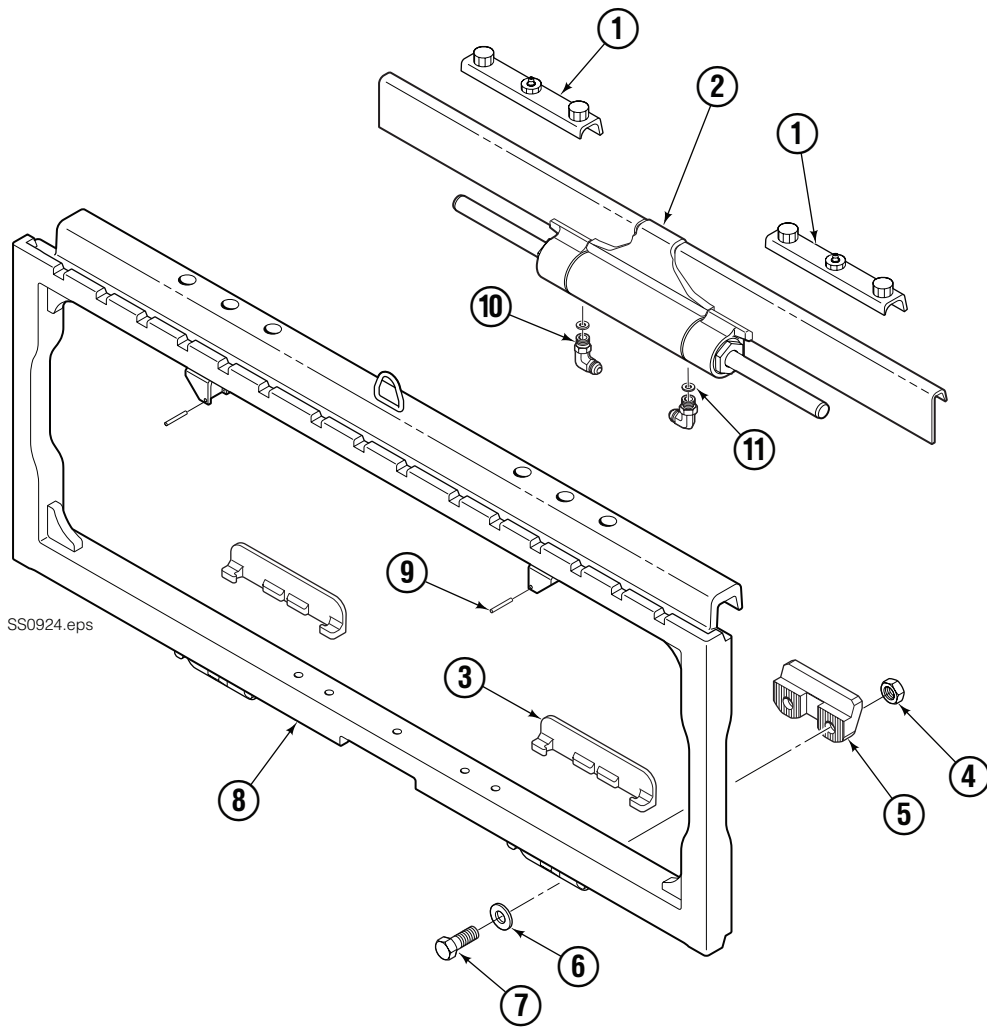

Items that vary by width

100K			
ASSEMBLY PART NO.	REF. NO. 1 ★ CYLINDER SHELL QTY 2	REF. NO. 2 ★ CYLINDER ROD QTY 2	REF. NO. 3 TUBE QTY 2
6084216	6084218	6084220	6084232

REF	QTY	PART NO.	DESCRIPTION
		6069312	Common Parts Group (R1)
4	1	6059224	Manifold
5	2	6059396	◆ Fork Carrier, Inner, 122/150/180 mm Fork
6	2	6059301	Fork Carrier, Outer
7	2	424115	Grease Fitting
8	2	6059267	Cylinder Head End
9	2	6042658	Restrictor Fitting
10	8	6059383	Shim
11	2	6059219	Cylinder Retainer
12	8	6059580	O-Ring, Retainer OD ✖
13	2	562132	Rod Seal, Retainer ✖
14	2	562131	Rod Wiper, Retainer ✖
15	4	6059382	Half-Ring Keeper
16	2	6059421	Piston Wear Ring ✖
17	2	6059422	Piston Seal ✖
18	4	6059419	Bearing, Composite
19	4	6059584	Wiper
20	2	6059459	Rod Retainer Plug
21	4	6405531	Capscrew, M12 x 160
22	2	6043332	Fitting, M10 to No.4 JIC ●
23	4	6042689	Fitting, M10 to EO-2 Tube
24	4	769577	Capscrew, M16 x 50 ■
25	4	678992	Lockwasher, M16 ■
26	4	767615	◆ Capscrew, M10 x 25
27	2	6059397	◆ Spacer Bar
28	2	—	Rod Spacer
29	2	6079526	Piston Spacer

★ If cylinder shell or rod needs replacing due to bending damage, order complete Fork Positioner Assembly.

◆ Included in Fork Carrier Assembly 6059395.

✖ Included in Cylinder Service Kit 6081752.

● Included in Fitting Group 6045440.

■ Included in Mounting Kit 6059460r2.

Reference: SK-8919.

Sideshift Assembly

100K

REF	QTY	PART NO.	DESCRIPTION	REF	QTY	PART NO.	DESCRIPTION
1	2	6051249	Upper Bearing	7	4	752903	◆ Capscrew, M16 x 45
2	1	6080405	Cylinder ▲	8	1	6084352	● Frame
3	2	6057162	Lower Bearing	9	2	7916	Roll Pin
4	4	678990	◆ Nut, M16	10	2	601676	■ Fitting, 6-6
5	2	204186	◆ Lower Hook	11	2	221733	▼ Restrictor Washer
6	4	667225	◆ Washer				