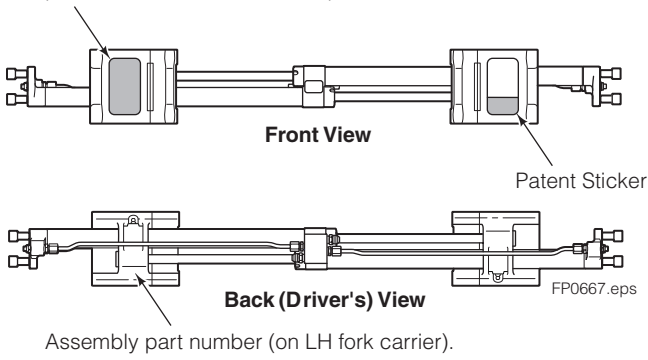

Fork Positioner Assembly

Sticker showing operating pressure,
phone numbers for service & parts.

Fork Positioner Assembly

Items that vary by width

100K			
ASSEMBLY PART NO.	REF. NO. 1 ★ CYLINDER SHELL QTY 2	REF. NO. 2 ★ CYLINDER ROD QTY 2	REF. NO. 3 TUBE QTY 2
6084216	6084218	6084220	6084232

REF	QTY	PART NO.	DESCRIPTION
		6069312	Common Parts Group (R1)
4	1	6059224	Manifold
5	2	6059396	◆ Fork Carrier, Inner, 122/150/180 mm Fork
6	2	6059301	Fork Carrier, Outer
7	2	424115	Grease Fitting
8	2	6059267	Cylinder Head End
9	2	6042658	Restrictor Fitting
10	8	6059383	Shim
11	2	6059219	Cylinder Retainer
12	8	6059580	O-Ring, Retainer OD ✖
13	2	562132	Rod Seal, Retainer ✖
14	2	562131	Rod Wiper, Retainer ✖
15	4	6059382	Half-Ring Keeper
16	2	6059421	Piston Wear Ring ✖
17	2	6059422	Piston Seal ✖
18	4	6059419	Bearing, Composite
19	4	6059584	Wiper
20	2	6059459	Rod Retainer Plug
21	4	6405531	Capscrew, M12 x 160
22	2	6043332	Fitting, M10 to No.4 JIC ●
23	4	6042689	Fitting, M10 to EO-2 Tube
24	4	769577	Capscrew, M16 x 50 ■
25	4	678992	Lockwasher, M16 ■
26	4	767615	◆ Capscrew, M10 x 25
27	2	6059397	◆ Spacer Bar
28	2	—	Rod Spacer
29	2	6079526	Piston Spacer

★ If cylinder shell or rod needs replacing due to bending damage, order complete Fork Positioner Assembly.

◆ Included in Fork Carrier Assembly 6059395.

✖ Included in Cylinder Service Kit 6081752.

● Included in Fitting Group 6045440.

■ Included in Mounting Kit 6059460r2.

Reference: SK-8919.