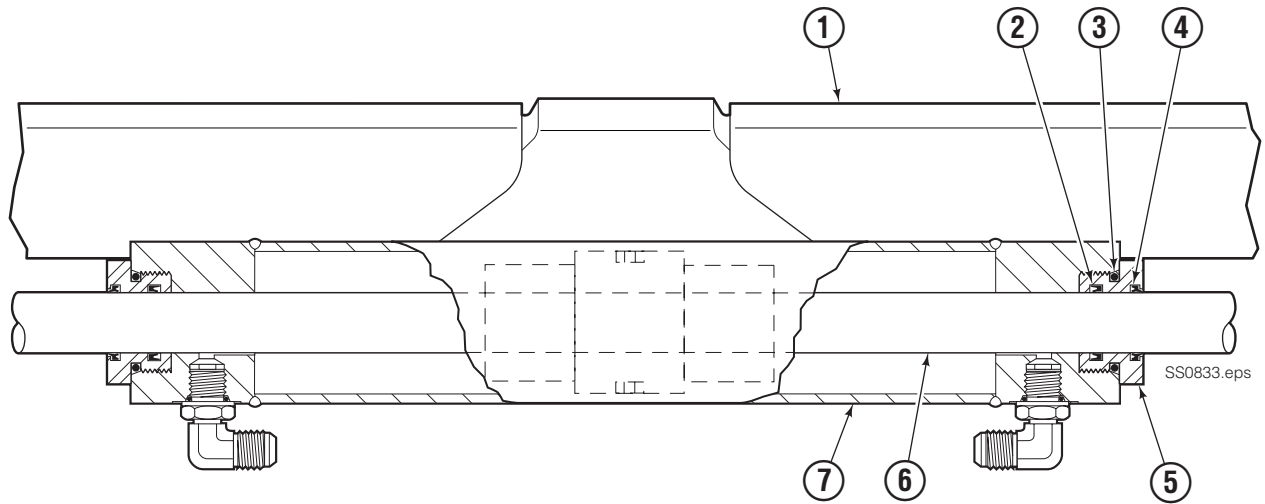

Cylinder Assembly

100K			
REF	QTY	PART NO.	DESCRIPTION
1	1	6080405	Cylinder Assembly
2	2	564406	● Rod Seal
3	2	609241	O-Ring
4	2	564408	● Rod Wiper Seal
5	2	6056530	Retainer
6	-	■	Rod/Piston Assembly
7	-	■	Cylinder Shell
		6091229	Rod Seal Service Kit

● Included in Service Kit 6091229.

■ Not serviceable - order new Cylinder Assembly.

Reference: S-22654.