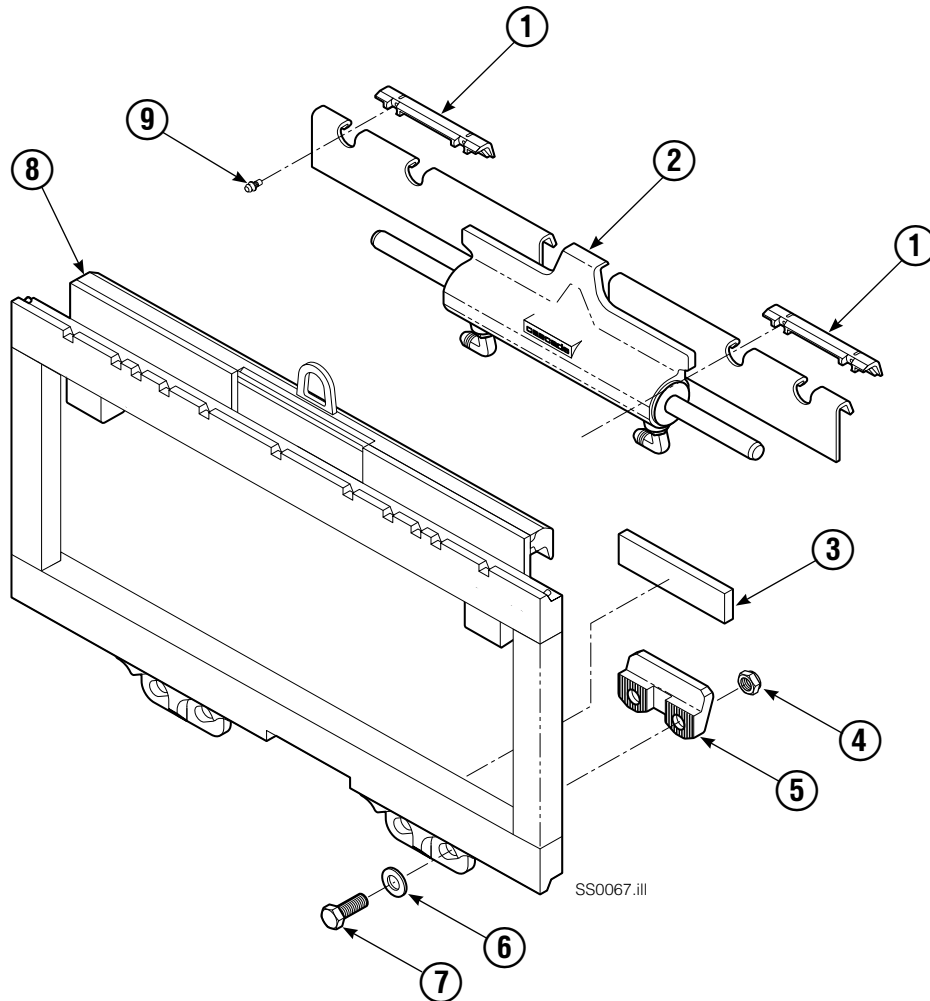

# Sideshift Group

Reference:  
 S-4017 Frame Group  
 208353 Common Parts Group  
 208352 Lower Hook Group

60E			
REF	QTY	PART NO.	DESCRIPTION
1	2	672018	Upper Bearing
2	1	■	Cylinder
3	▼	208350	Lower Bearing
4	4	553857	Nut, 5/8NC GR5
5	2	204186	Lower Hook
6	4	667225	Washer
7	4	639121	Capscrew, 5/8NCx1.50 GR5
8	1	●	Frame
9	2	7403	Zerk Fitting