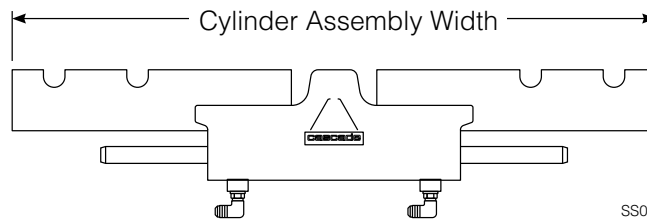

SS0065.eps

60E

REF	QTY	PART NO.	DESCRIPTION	REF	QTY	PART NO.	DESCRIPTION
		583970	Cylinder Assembly, 34.0 in. (865 mm)	● 8	2	563278	Bearing Ring
● 1	2	562131	Wiper Seal	● 9	1	563469	Piston Seal
2	2	562951	Snap Ring	10	2	562792	Retainer
3	2	562942	Retaining Ring	11	2	205369	Speed Control Washer
● 4	2	563388	Back-Up Ring	12	2	-	Spacer
● 5	2	562127	O-Ring	13	2	601676	Fitting, JIC 6-6
● 6	2	562132	Rod Seal	14	-	■	Cylinder Shell
7	1	562055	Rod			563487	Service Kit

● Included in Service Kit 563487.

■ Not serviceable, order new cylinder assembly.