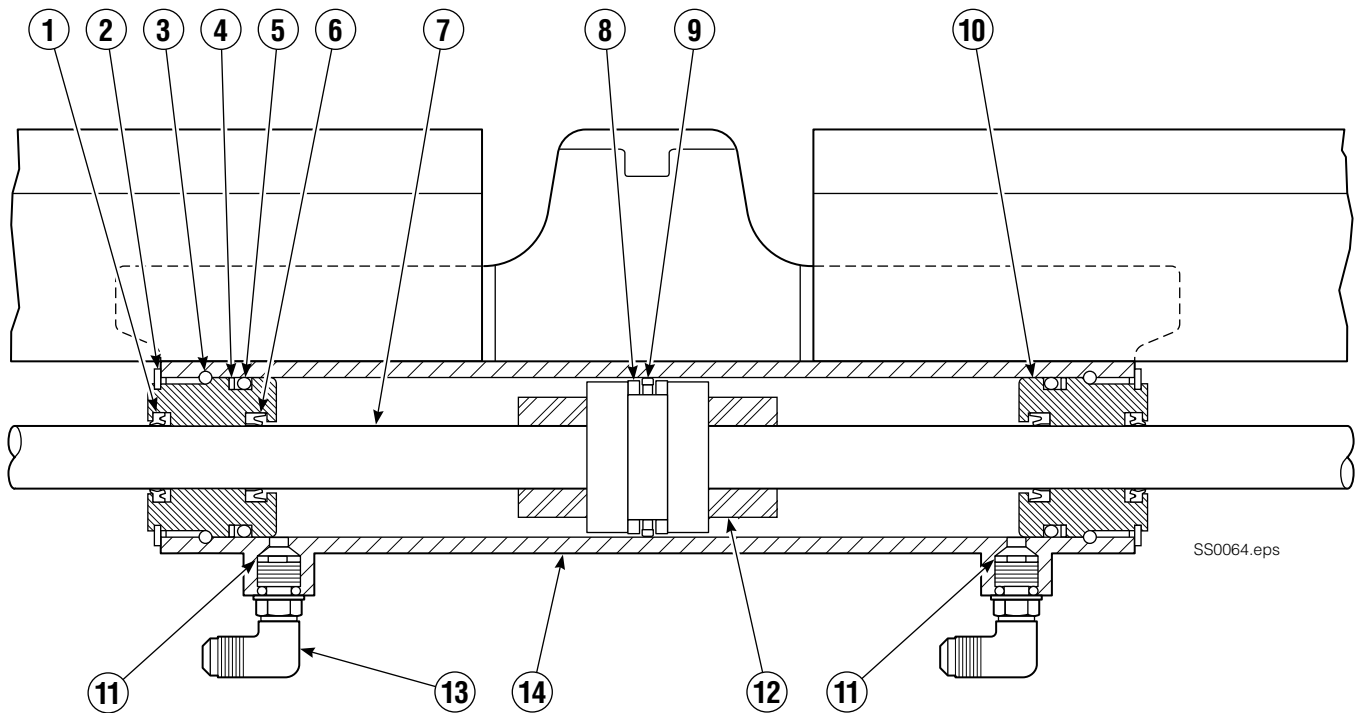

Cylinder

SS0064.eps