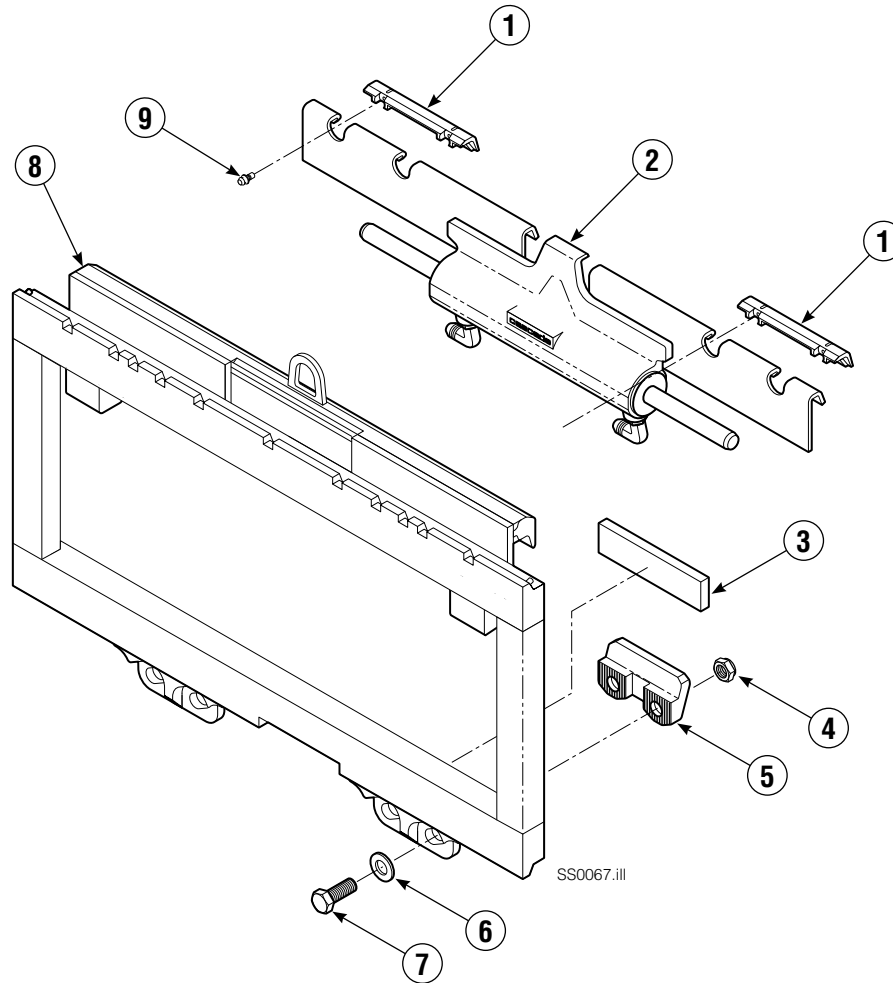

Publications

GA0006 eps

100E Sideshifter	
PART NO.	DESCRIPTION
	Parts Manual
205849	Service Manual
205124	Operator Guide
205125	Installation Instruction
679929	Tool Catalog
673964	Literature Index Order Form

Sideshift Group

Reference:
S-4061 Frame Group
208352, 208367 Common Parts Group

100E			
REF	QTY	PART NO.	DESCRIPTION
1	2	672018	Upper Bearing
2	1	■	Cylinder
3	▼	208350	Lower Bearing
♣4	4	553857	Nut, 5/8NC GR5
♣5	2	204186	Lower Hook
♣6	4	667225	Washer
♣7	4	639121	Capscrew, 5/8NCx1.50 GR5
8	1	●	Frame
9	4	7403	Zerk Fitting

Cylinder

100E

REF	QTY	PART NO.	DESCRIPTION	REF	QTY	PART NO.	DESCRIPTION
		584001	Cylinder Assembly, 47.0 in. (1195 mm)	● 8	2	564404	Bearing Ring
● 1	2	564408	Wiper Seal	● 9	1	564407	Piston Seal
2	2	7210	Snap Ring	10	2	564402	Retainer
3	2	564403	Retaining Ring	11	1	205369	Speed Control Washer
● 4	2	615131	Back-Up Ring	12	2	-	Spacer
● 5	2	2789	O-Ring	13	2	601676	Fitting, JIC 6-6
● 6	2	564406	Rod Seal	14	-	■	Cylinder Shell
7	1	564401	Rod			564409	Service Kit