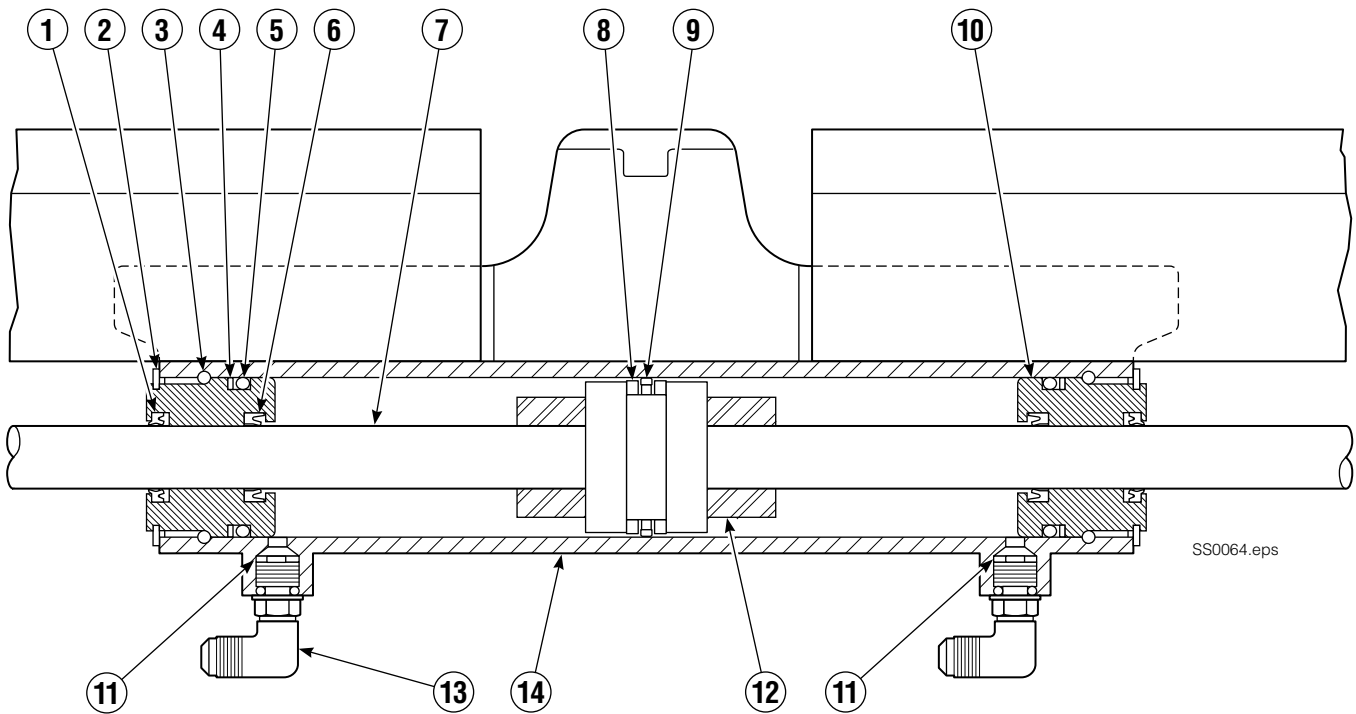

Sideshift Group

Reference:
S-4061 Frame Group
208352, 208367 Common Parts Group

100E			
REF	QTY	PART NO.	DESCRIPTION
1	2	672018	Upper Bearing
2	1	■	Cylinder
3	▼	208350	Lower Bearing
♣4	4	553857	Nut, 5/8NC GR5
♣5	2	204186	Lower Hook
♣6	4	667225	Washer
♣7	4	639121	Capscrew, 5/8NCx1.50 GR5
8	1	●	Frame
9	4	7403	Zerk Fitting

Cylinder

100E

REF	QTY	PART NO.	DESCRIPTION	REF	QTY	PART NO.	DESCRIPTION
		584001	Cylinder Assembly, 47.0 in. (1195 mm)	● 8	2	564404	Bearing Ring
● 1	2	564408	Wiper Seal	● 9	1	564407	Piston Seal
2	2	7210	Snap Ring	10	2	564402	Retainer
3	2	564403	Retaining Ring	11	1	205369	Speed Control Washer
● 4	2	615131	Back-Up Ring	12	2	-	Spacer
● 5	2	2789	O-Ring	13	2	601676	Fitting, JIC 6-6
● 6	2	564406	Rod Seal	14	-	■	Cylinder Shell
7	1	564401	Rod			564409	Service Kit