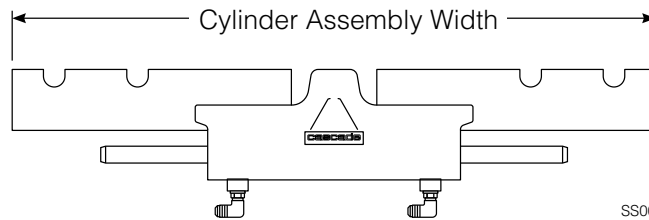

Sideshift Group

Reference:
S-4061 Frame Group
208352, 208367 Common Parts Group

100E			
REF	QTY	PART NO.	DESCRIPTION
1	2	672018	Upper Bearing
2	1	■	Cylinder
3	▼	208350	Lower Bearing
♣4	4	553857	Nut, 5/8NC GR5
♣5	2	204186	Lower Hook
♣6	4	667225	Washer
♣7	4	639121	Capscrew, 5/8NCx1.50 GR5
8	1	●	Frame
9	4	7403	Zerk Fitting

- If the frame needs replacing, your best value is to order the complete sideshift assembly.
- See cylinder page for parts breakdown.
- ▼ Quantity as required.
- ♣ Included in Lower Hook Service Kit 204182.

Cylinder

100E

REF	QTY	PART NO.	DESCRIPTION	REF	QTY	PART NO.	DESCRIPTION
		584001	Cylinder Assembly, 47.0 in. (1195 mm)	● 8	2	564404	Bearing Ring
● 1	2	564408	Wiper Seal	● 9	1	564407	Piston Seal
2	2	7210	Snap Ring	10	2	564402	Retainer
3	2	564403	Retaining Ring	11	1	205369	Speed Control Washer
● 4	2	615131	Back-Up Ring	12	2	-	Spacer
● 5	2	2789	O-Ring	13	2	601676	Fitting, JIC 6-6
● 6	2	564406	Rod Seal	14	-	■	Cylinder Shell
7	1	564401	Rod			564409	Service Kit