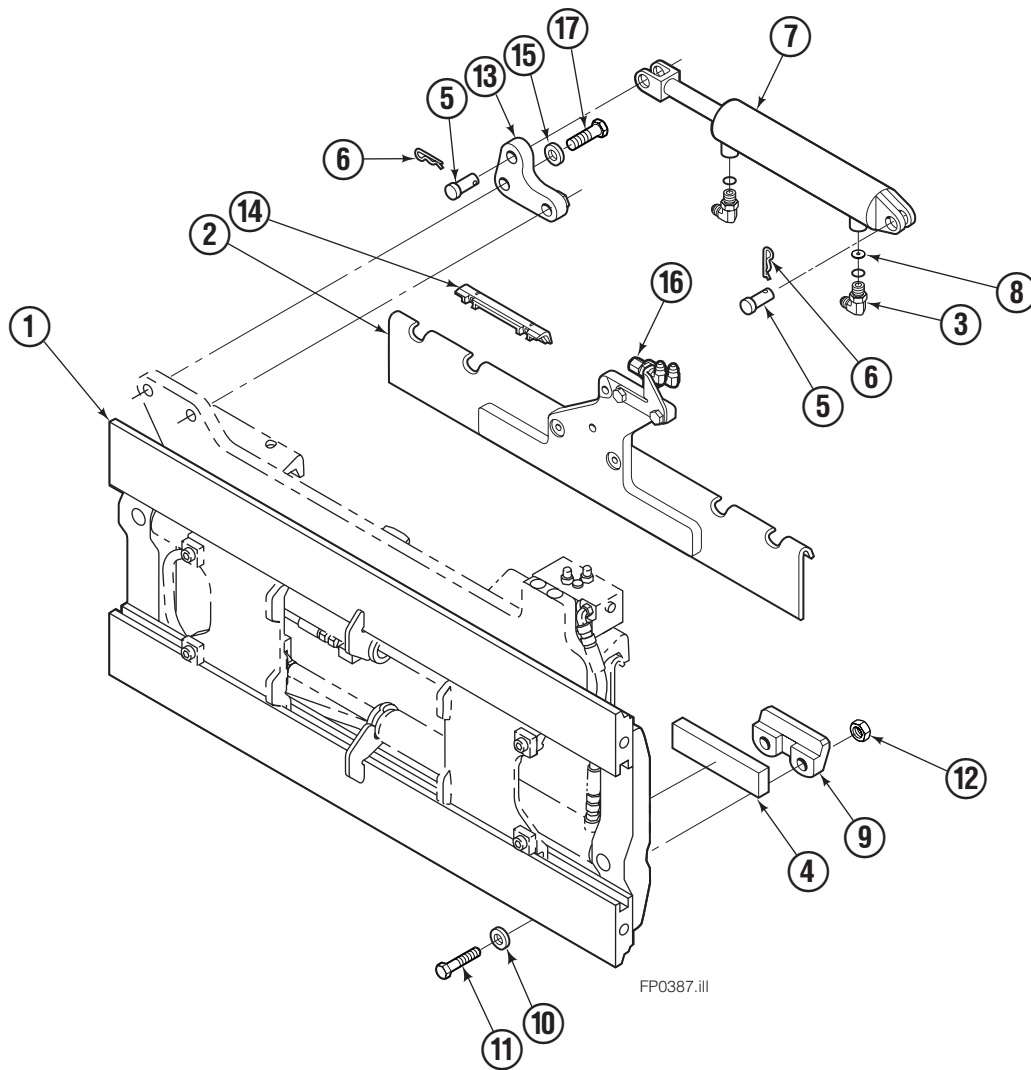

Safety Decals

Part No. 665595
(5) Places

Mounting Group Sideshifting

Reference:
BC-101
SK-5981
Mtg: 2S-3988
Frame: 4S-3972

55F

REF	QTY	PART NO.	DESCRIPTION	REF	QTY	PART NO.	DESCRIPTION
		397414	Sideshifting Mounting ●	9	2	204186	Lower Hook
1	1	395316	Frame	10	4	667225	Washer
2	1	207185	Anchor Bracket	11	4	752903	Capscrew, M16x45
3	2	601676	Fitting, 6-6	12	4	678990	Nut
4	2	207209	Lower Bearing	13	1	206909	Lug
5	2	206926	Clevis Pin	14	2	204137	Upper Bearing
6	2	672726	Hairpin Cotter	15	2	209740	Lockwasher
7	1	675548	Cylinder Assembly ▲	16	2	2645	Cap
8	1	675550	Washer (orifice .085)	17	2	763024	Capscrew, M16x30

● Includes items 2 through 17.

▲ See Cylinder page for parts breakdown.

Sideshift Cylinder ITA Class III

FP0126.ill

55E			
REF	QTY	PART NO.	DESCRIPTION
		675548	Cylinder Assembly
1	1	553857	Nut
2	1	662452	■ Seal
3	1	553501	Piston
4	1	636851	■ Wiper
5	1	638247	■ Back-up Ring
6	1	675550	Washer (orifice .085 in.)
7	1	675549	Shell
8	1	553449	Rod
9	1	2785	■ O-Ring
10	1	615128	■ Back-up Ring
11	1	553500	Retainer
12	1	553856	Retaining Ring
13	1	7202	Snap Ring
14	1	641835	■ Seal
		553861	Service Kit