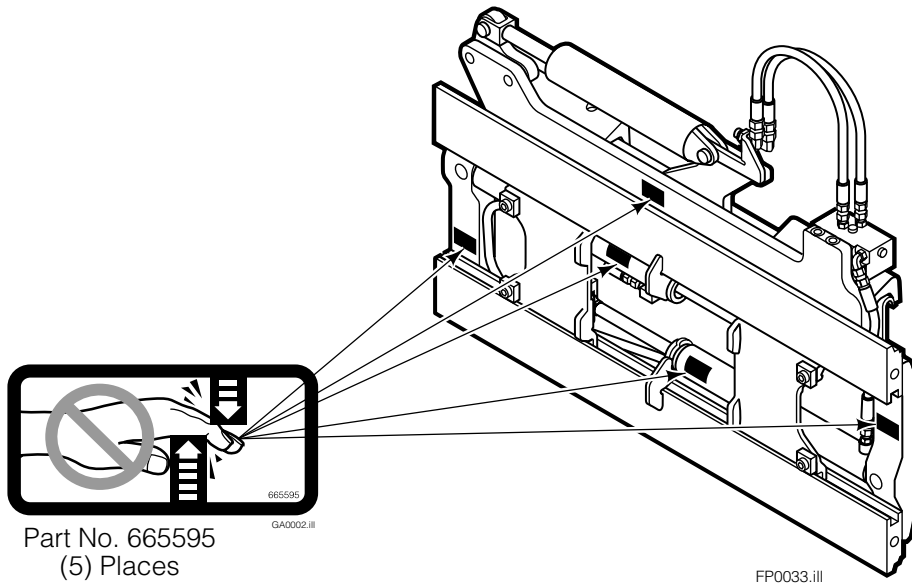

Safety Decals

Part No. 665595
(5) Places

Mounting Group Sideshifting

Reference:
BC-101
SK-5981
Mtg: 2S-3988
Frame: 4S-3972

55F

REF	QTY	PART NO.	DESCRIPTION	REF	QTY	PART NO.	DESCRIPTION
		397414	Sideshifting Mounting ●	9	2	204186	Lower Hook
1	1	395316	Frame	10	4	667225	Washer
2	1	207185	Anchor Bracket	11	4	752903	Capscrew, M16x45
3	2	601676	Fitting, 6-6	12	4	678990	Nut
4	2	207209	Lower Bearing	13	1	206909	Lug
5	2	206926	Clevis Pin	14	2	204137	Upper Bearing
6	2	672726	Hairpin Cotter	15	2	209740	Lockwasher
7	1	675548	Cylinder Assembly ▲	16	2	2645	Cap
8	1	675550	Washer (orifice .085)	17	2	763024	Capscrew, M16x30