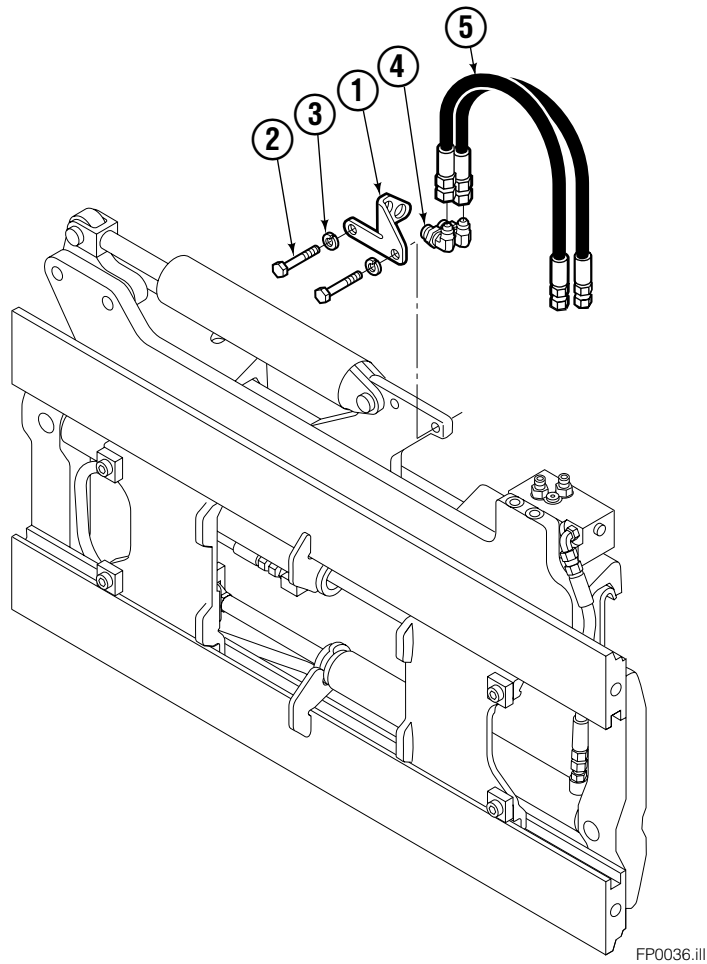

■ Carriage width.

● Included in Service Kit 684827.

Reference: 2-6140, 2-6141.

Right Hand Cylinder

FP0028.iii

55F			
REF	QTY	PART NO.	DESCRIPTION
		583952	Cylinder Assembly – 41" ■
1	1	564177	Shell – 41" ■
2	1	564185	Rod – 41" ■
3	1	685664	Retainer
4	1	685665	Piston
5	1	564193	● Rod End
6	1	5718	● Nut
7	1	636850	● Rod Wiper
8	1	646540	● Rod Seal
9	1	2718	● O-Ring
10	1	615122	● Back-up Ring
11	1	2710	● O-Ring
12	1	663728	● Piston Seal
13	1	563462	Piston Nut
14	1	563916	Retaining Ring
15	1	3137	Snap Ring
		684827	Service Kit

■ Carriage width.

● Included in Service Kit 684827.

Reference: S-6138, S-6139.

Flow Divider Group

FP0035.iii

55F			
REF	QTY	PART NO.	DESCRIPTION
		206921	Flow Divider Group
1	1	206919	Valve ■
2	1	206918	Valve Body
3	1	207301	Cartridge-Combiner
4	2	663694	Fitting, 3
5	2	617915	Fitting, 4-4
6	1	617917	Fitting, 4-4
7	1	679992	Service Kit
8	3	685105	Capscrew
9	3	678993	Lockwasher
10	2	207300	O-Ring
11	6	617915	Fitting, 4-4
12	2	617641	Fitting, 4-4
13	2	609234	Fitting, 4-4
14	1	617916	Fitting, 4-4

■ Includes items 1 through 7.

Standard Installation Group

REF	QTY	PART NO.	DESCRIPTION
		207342	Installation Group
1	1	207314	Bracket
2	2	762899	Capscrew, M10X20-8.8
3	2	681238	Lockwasher
4	2	2453	Fitting, 8-8
5	2	207578	Hose

Backrest

55F			
REF	QTY	PART NO.	DESCRIPTION
1	1	207131	Backrest – 41"x48" ■
2	4	684586	Lockwasher
3	4	200173	Capscrew

■ Width x Height.
Reference: S-3979.

Do you have questions you need answered right now? Call your nearest Cascade Parts Department. Visit us online at www.cascorp.com