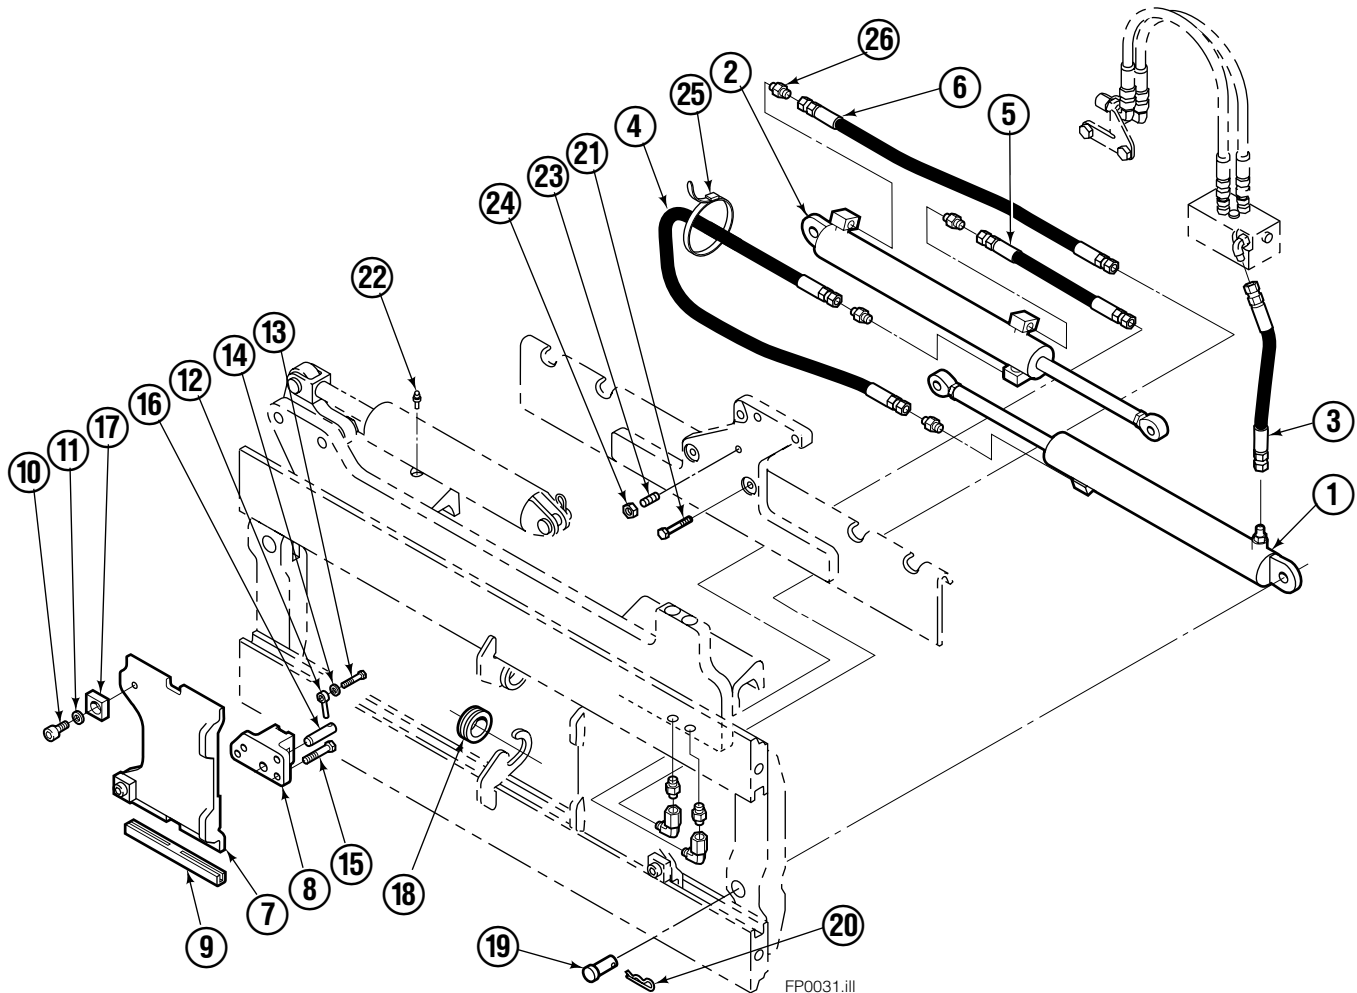

Safety Decals

Part No. 665595
(5) Places

Mounting Group Sideshifting

Reference:
BC-101
SK-5981
Mtg: 2S-3988
Frame: 4S-3972

55F

REF	QTY	PART NO.	DESCRIPTION	REF	QTY	PART NO.	DESCRIPTION
		397414	Sideshifting Mounting ●	9	2	204186	Lower Hook
1	1	395316	Frame	10	4	667225	Washer
2	1	207185	Anchor Bracket	11	4	752903	Capscrew, M16x45
3	2	601676	Fitting, 6-6	12	4	678990	Nut
4	2	207209	Lower Bearing	13	1	206909	Lug
5	2	206926	Clevis Pin	14	2	204137	Upper Bearing
6	2	672726	Hairpin Cotter	15	2	209740	Lockwasher
7	1	675548	Cylinder Assembly ▲	16	2	2645	Cap
8	1	675550	Washer (orifice .085)	17	2	763024	Capscrew, M16x30

● Includes items 2 through 17.

▲ See Cylinder page for parts breakdown.

Sideshift Cylinder ITA Class III

FP0126.ill

55E			
REF	QTY	PART NO.	DESCRIPTION
		675548	Cylinder Assembly
1	1	553857	Nut
2	1	662452	■ Seal
3	1	553501	Piston
4	1	636851	■ Wiper
5	1	638247	■ Back-up Ring
6	1	675550	Washer (orifice .085 in.)
7	1	675549	Shell
8	1	553449	Rod
9	1	2785	■ O-Ring
10	1	615128	■ Back-up Ring
11	1	553500	Retainer
12	1	553856	Retaining Ring
13	1	7202	Snap Ring
14	1	641835	■ Seal
		553861	Service Kit

■ Included in Service Kit 553861.

Hydraulic/Fork Group

Reference:
BC-101
SK-5981

55F							
REF	QTY	PART NO.	DESCRIPTION	REF	QTY	PART NO.	DESCRIPTION
	●	207221	Hydraulic Group-41" ■	13	2	763169	Capscrew
	□	206912	Fork Group	14	2	680217	Lockwasher
1	1	583944	Cylinder Assembly L. H. ◆	15	8	206924	Capscrew
2	1	583952	Cylinder Assembly R. H. ▼	16	2	206925	Pin
3	1	207567	Hose	17	4	207552	Block
4	1	207568	Hose	18	2	206916	Grommet
5	1	207565	Hose	19	2	206926	Clevis Pin
6	1	207569	Hose	20	2	207210	Hairpin Cotter
7	2	207208	Fork Carrier	21	2	768551	Capscrew
8	2	206914	Lug	22	2	7403	Grease Fitting
9	4	206915	Bearing	23	1	768753	Setscrew
10	4	206922	Capscrew	24	1	207211	Jam Nut
11	4	678991	Lockwasher	25	1	200008	Cable Tie
12	2	206923	Eyebolt	26	6	617915	Fitting, 4-4