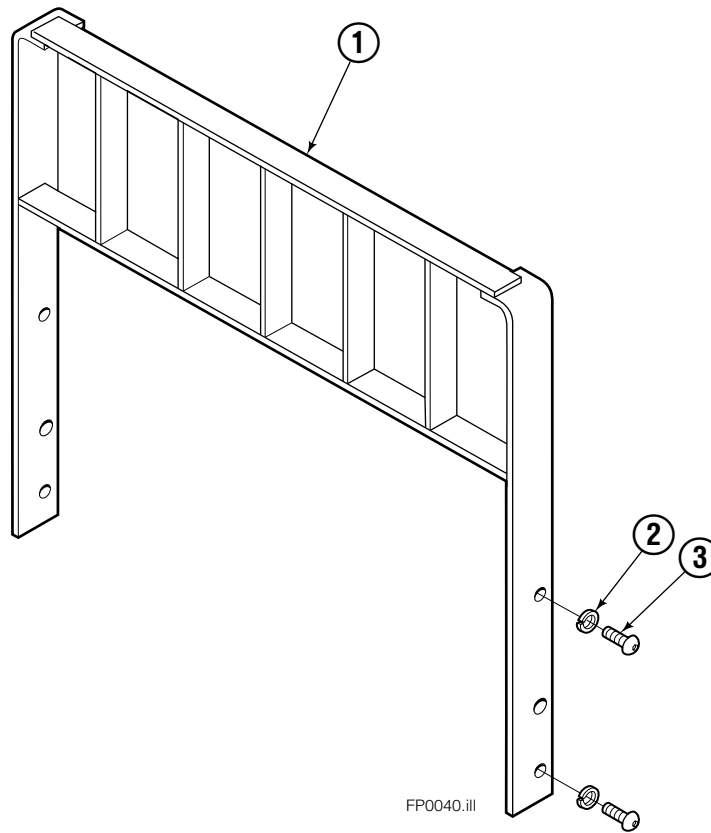

Backrest

55F			
REF	QTY	PART NO.	DESCRIPTION
1	1	207131	Backrest – 41"x48" ■
2	4	684586	Lockwasher
3	4	200173	Capscrew

■ Width x Height.
Reference: S-3979.