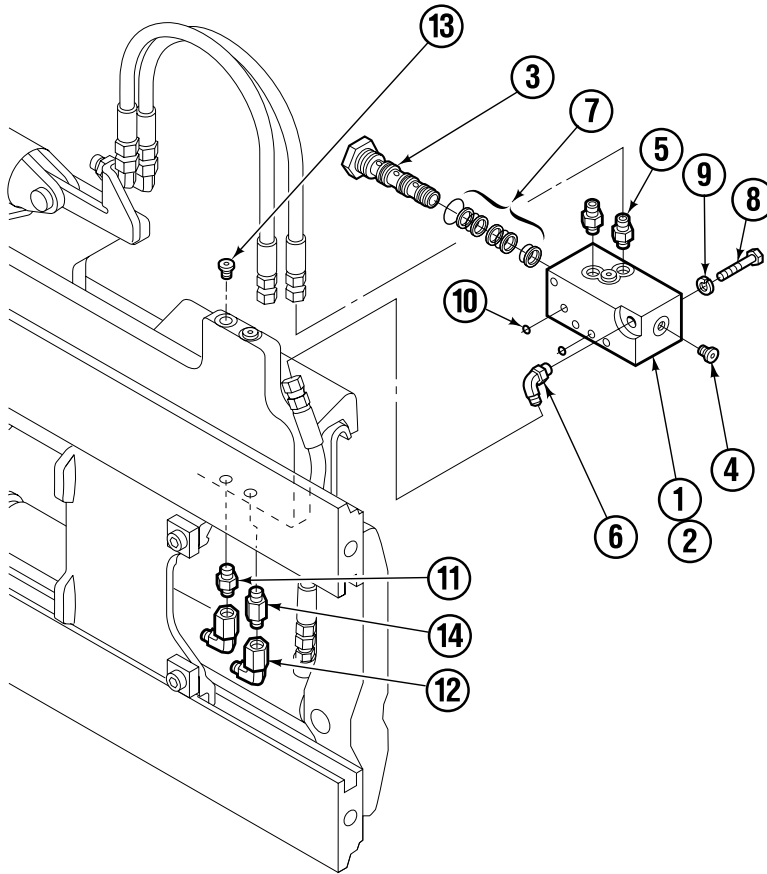

- Carriage width.
- ◆ See L.H. Cylinder page for parts breakdown.
- ▼ See R.H. Cylinder page for parts breakdown.

- Includes items 1 through 6.
- Includes items 7 through 26.

Left Hand Cylinder

55F

REF	QTY	PART NO.	DESCRIPTION
		583944	Cylinder Assembly – 41" ■
1	1	564169	Shell – 41" ■
2	1	564185	Rod – 41" ■
3	1	685664	Retainer
4	1	685665	Piston
5	1	564193	● Rod End
6	1	5718	● Nut
7	1	636850	● Rod Wiper
8	1	646540	● Rod Seal
9	1	2718	● O-Ring
10	1	615122	● Back-up Ring
11	1	2710	● O-Ring
12	1	663728	● Piston Seal
13	1	563462	Piston Nut
14	1	563916	Retaining Ring
15	1	3137	Snap Ring
		684827	Service Kit

■ Carriage width.

● Included in Service Kit 684827.

Reference: 2-6140, 2-6141.

Right Hand Cylinder

FP0028.iii

55F			
REF	QTY	PART NO.	DESCRIPTION
		583952	Cylinder Assembly – 41" ■
1	1	564177	Shell – 41" ■
2	1	564185	Rod – 41" ■
3	1	685664	Retainer
4	1	685665	Piston
5	1	564193	● Rod End
6	1	5718	● Nut
7	1	636850	● Rod Wiper
8	1	646540	● Rod Seal
9	1	2718	● O-Ring
10	1	615122	● Back-up Ring
11	1	2710	● O-Ring
12	1	663728	● Piston Seal
13	1	563462	Piston Nut
14	1	563916	Retaining Ring
15	1	3137	Snap Ring
		684827	Service Kit

■ Carriage width.

● Included in Service Kit 684827.

Reference: S-6138, S-6139.

Flow Divider Group

FP0035.iii

55F			
REF	QTY	PART NO.	DESCRIPTION
		206921	Flow Divider Group
1	1	206919	Valve ■
2	1	206918	Valve Body
3	1	207301	Cartridge-Combiner
4	2	663694	Fitting, 3
5	2	617915	Fitting, 4-4
6	1	617917	Fitting, 4-4
7	1	679992	Service Kit
8	3	685105	Capscrew
9	3	678993	Lockwasher
10	2	207300	O-Ring
11	6	617915	Fitting, 4-4
12	2	617641	Fitting, 4-4
13	2	609234	Fitting, 4-4
14	1	617916	Fitting, 4-4

■ Includes items 1 through 7.

Standard Installation Group

REF	QTY	PART NO.	DESCRIPTION
		207342	Installation Group
1	1	207314	Bracket
2	2	762899	Capscrew, M10X20-8.8
3	2	681238	Lockwasher
4	2	2453	Fitting, 8-8
5	2	207578	Hose