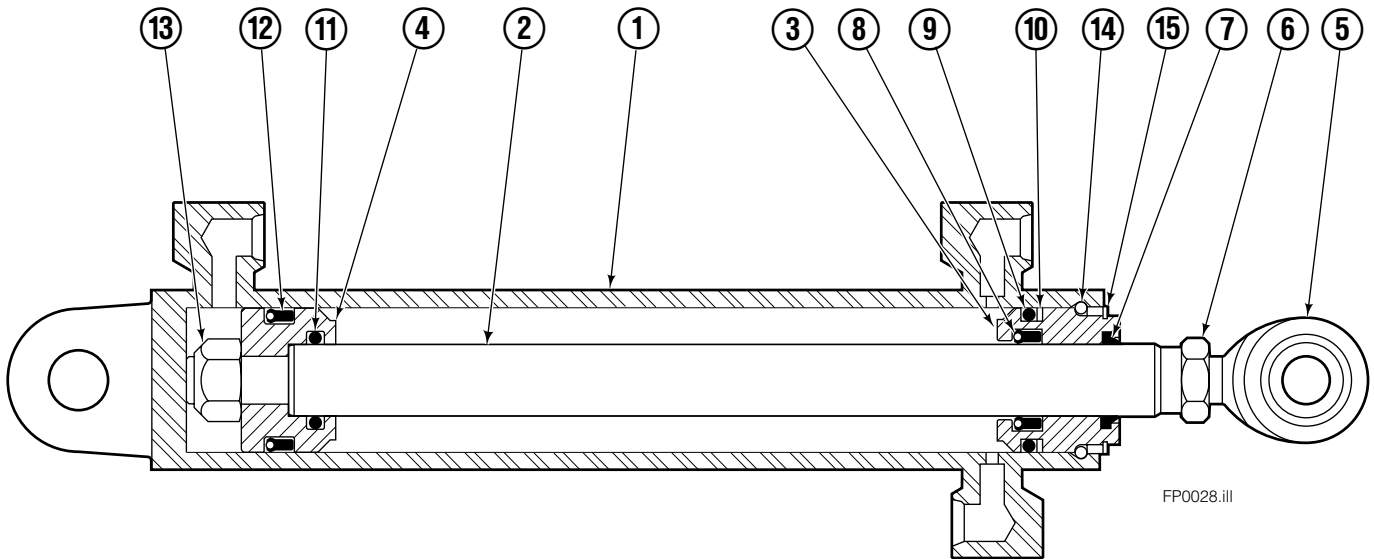

■ Included in Service Kit 553861.

Hydraulic/Fork Group

Reference:
BC-101
SK-5981

55F							
REF	QTY	PART NO.	DESCRIPTION	REF	QTY	PART NO.	DESCRIPTION
	●	207221	Hydraulic Group-41" ■	13	2	763169	Capscrew
	□	206912	Fork Group	14	2	680217	Lockwasher
1	1	583944	Cylinder Assembly L. H. ◆	15	8	206924	Capscrew
2	1	583952	Cylinder Assembly R. H. ▼	16	2	206925	Pin
3	1	207567	Hose	17	4	207552	Block
4	1	207568	Hose	18	2	206916	Grommet
5	1	207565	Hose	19	2	206926	Clevis Pin
6	1	207569	Hose	20	2	207210	Hairpin Cotter
7	2	207208	Fork Carrier	21	2	768551	Capscrew
8	2	206914	Lug	22	2	7403	Grease Fitting
9	4	206915	Bearing	23	1	768753	Setscrew
10	4	206922	Capscrew	24	1	207211	Jam Nut
11	4	678991	Lockwasher	25	1	200008	Cable Tie
12	2	206923	Eyebolt	26	6	617915	Fitting, 4-4

- Carriage width.
- ◆ See L.H. Cylinder page for parts breakdown.
- ▼ See R.H. Cylinder page for parts breakdown.

- Includes items 1 through 6.
- Includes items 7 through 26.

Left Hand Cylinder

55F

REF	QTY	PART NO.	DESCRIPTION
		583944	Cylinder Assembly – 41" ■
1	1	564169	Shell – 41" ■
2	1	564185	Rod – 41" ■
3	1	685664	Retainer
4	1	685665	Piston
5	1	564193	● Rod End
6	1	5718	● Nut
7	1	636850	● Rod Wiper
8	1	646540	● Rod Seal
9	1	2718	● O-Ring
10	1	615122	● Back-up Ring
11	1	2710	● O-Ring
12	1	663728	● Piston Seal
13	1	563462	Piston Nut
14	1	563916	Retaining Ring
15	1	3137	Snap Ring
		684827	Service Kit

■ Carriage width.

● Included in Service Kit 684827.

Reference: 2-6140, 2-6141.

Right Hand Cylinder

FP0028.iii

55F			
REF	QTY	PART NO.	DESCRIPTION
		583952	Cylinder Assembly – 41" ■
1	1	564177	Shell – 41" ■
2	1	564185	Rod – 41" ■
3	1	685664	Retainer
4	1	685665	Piston
5	1	564193	● Rod End
6	1	5718	● Nut
7	1	636850	● Rod Wiper
8	1	646540	● Rod Seal
9	1	2718	● O-Ring
10	1	615122	● Back-up Ring
11	1	2710	● O-Ring
12	1	663728	● Piston Seal
13	1	563462	Piston Nut
14	1	563916	Retaining Ring
15	1	3137	Snap Ring
		684827	Service Kit