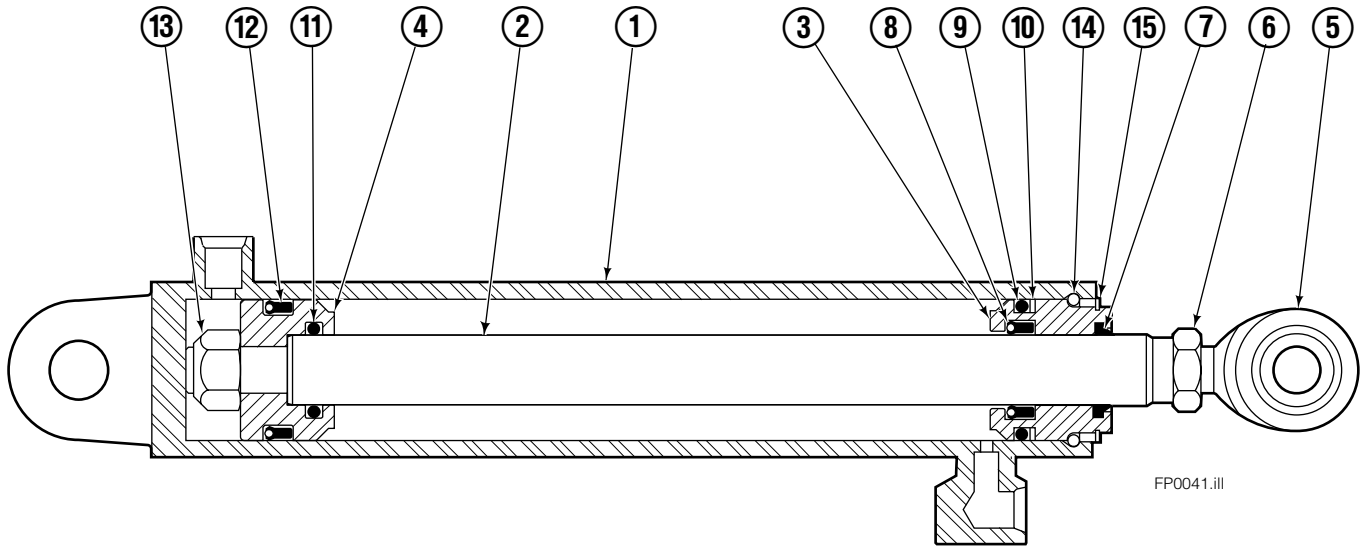

Left Hand Cylinder

55F

REF	QTY	PART NO.	DESCRIPTION
		583944	Cylinder Assembly – 41" ■
1	1	564169	Shell – 41" ■
2	1	564185	Rod – 41" ■
3	1	685664	Retainer
4	1	685665	Piston
5	1	564193	● Rod End
6	1	5718	● Nut
7	1	636850	● Rod Wiper
8	1	646540	● Rod Seal
9	1	2718	● O-Ring
10	1	615122	● Back-up Ring
11	1	2710	● O-Ring
12	1	663728	● Piston Seal
13	1	563462	Piston Nut
14	1	563916	Retaining Ring
15	1	3137	Snap Ring
		684827	Service Kit

■ Carriage width.

● Included in Service Kit 684827.

Reference: 2-6140, 2-6141.