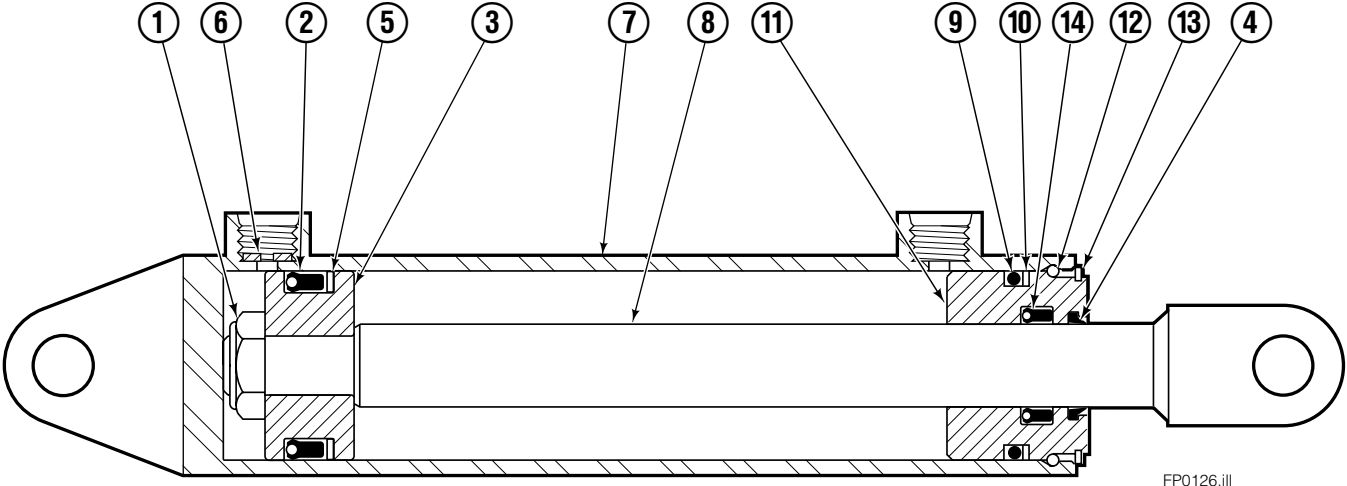

Safety Decals

Part No. 665595
(5) Places

Mounting Group Sideshifting

Reference:
BC-101
SK-5981
Mtg: 2S-3988
Frame: 4S-3972

55F

REF	QTY	PART NO.	DESCRIPTION	REF	QTY	PART NO.	DESCRIPTION
		397414	Sideshifting Mounting ●	9	2	204186	Lower Hook
1	1	395316	Frame	10	4	667225	Washer
2	1	207185	Anchor Bracket	11	4	752903	Capscrew, M16x45
3	2	601676	Fitting, 6-6	12	4	678990	Nut
4	2	207209	Lower Bearing	13	1	206909	Lug
5	2	206926	Clevis Pin	14	2	204137	Upper Bearing
6	2	672726	Hairpin Cotter	15	2	209740	Lockwasher
7	1	675548	Cylinder Assembly ▲	16	2	2645	Cap
8	1	675550	Washer (orifice .085)	17	2	763024	Capscrew, M16x30

● Includes items 2 through 17.

▲ See Cylinder page for parts breakdown.

Sideshift Cylinder ITA Class III

FP0126.ill

55E			
REF	QTY	PART NO.	DESCRIPTION
		675548	Cylinder Assembly
1	1	553857	Nut
2	1	662452	■ Seal
3	1	553501	Piston
4	1	636851	■ Wiper
5	1	638247	■ Back-up Ring
6	1	675550	Washer (orifice .085 in.)
7	1	675549	Shell
8	1	553449	Rod
9	1	2785	■ O-Ring
10	1	615128	■ Back-up Ring
11	1	553500	Retainer
12	1	553856	Retaining Ring
13	1	7202	Snap Ring
14	1	641835	■ Seal
		553861	Service Kit