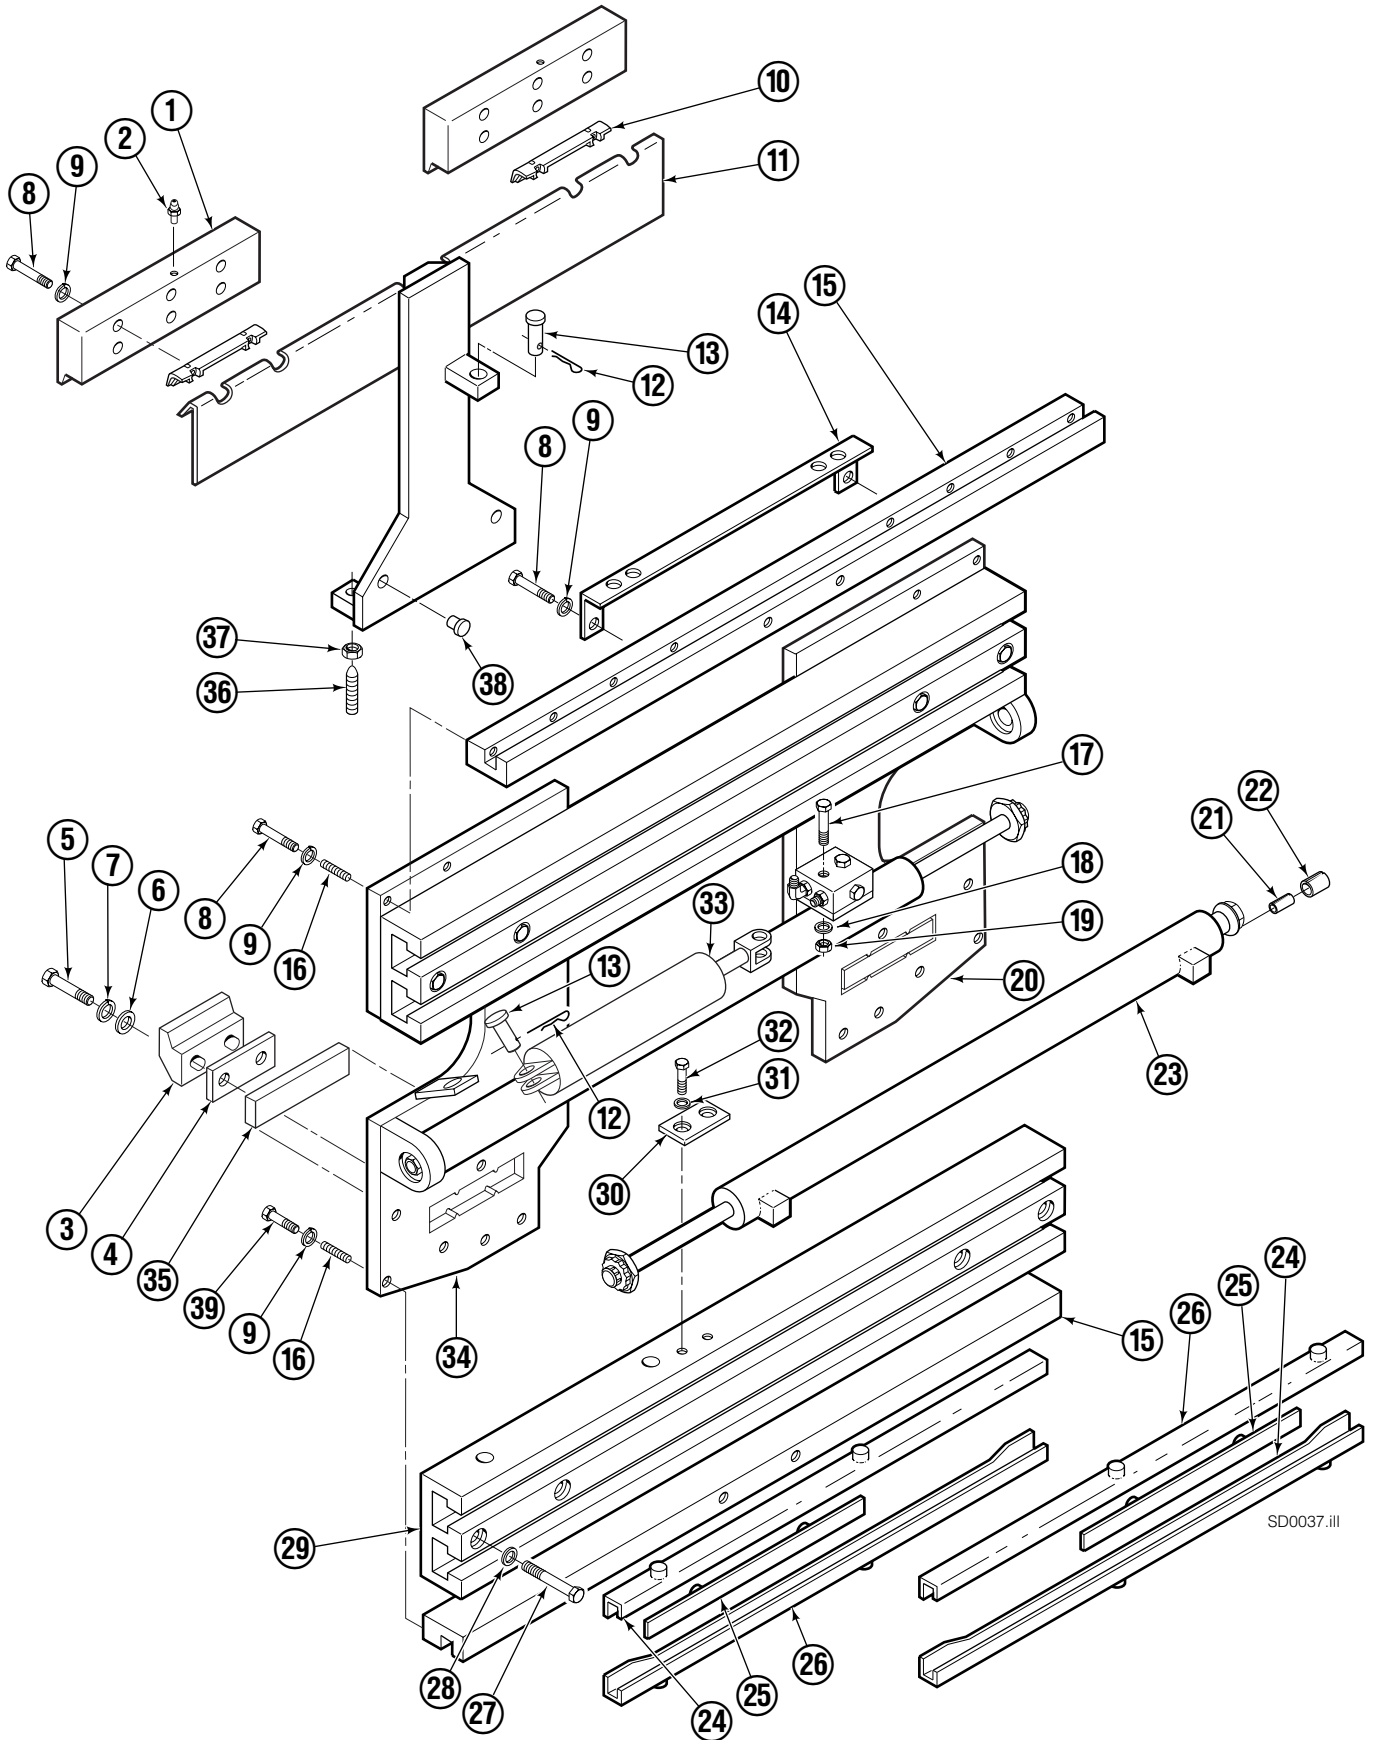

Safety Decals

Part No. 679150
(1 Place & 1 Optional)

Part No. 665595
(2 Place & 2 Optional)

Base Unit and Mounting ITA Class II

SD0037.III

Base Unit and Mounting ITA Class II

50D							
REF	QTY	PART NO.	DESCRIPTION	REF	QTY	PART NO.	DESCRIPTION
		378498	Base Unit Group	19	2	6097	Nut
		378500	Common Parts Group	20	1	204285	Mounting Plate-LH
		204275	Mounting Group	21	2	7962	Roll Pin
1	2	204211	Upper Hook	22	2	7861	Roll Pin
2	2	7403	Grease Fitting	23	2	378481	Cylinder ■
3	2	675968	Lower Hook	24	4	208857	Bearing
4	2	204213	Spacer	25	4	208858	Bearing
5	4	667808	Capscrew, 5/8NCx2.0 GR8	26	4	667663	Bearing
6	4	667225	Washer	27	8	667909	Capscrew, 1/2NCx3.0
7	4	6292	Lockwasher	28	8	667910	Washer
8	20	643539	Capscrew, 1/2NCx1.75 GR8	29	2	378499	Frame
9	26	6290	Lockwasher, 1/2	30	2	209427	Stop
10	2	671165	Upper Bearing	31	4	6288	Lockwasher, 3/8
11	1	204201	Anchor	32	4	643524	Capscrew, 3/8NCx.75 GR8
12	2	672726	Cotter Pin	33	1	675548	Sideshift Cylinder ◆
13	2	678525	Pin	34	1	204218	Mounting Plate-RH
14	1	205227	Bracket	35	2	204212	Lower Bearing
15	2	205222	Channel	36	2	5027	Setscrew
16	4	205324	Spring Pin	37	2	5932	Nut
17	2	3559	Capscrew, 1/4NCx2.0 GR5	38	2	200762	Thrust Plug
18	2	6201	Washer, 1/4	39	6	643538	Capscrew, 1/2NCx1.50 GR8

■ See Cylinder page for parts breakdown.

◆ See Sideshift Cylinder page for parts breakdown.

Cylinder

SD0055.ill

50D			
REF	QTY	PART NO.	DESCRIPTION
		378481	Cylinder Assembly
1	2	6510	Cotter Pin
2	2	667624	Retainer
3	2	667625	Nut
4	1	667623	Nut
■ 5	1	662450	Seal
6	1	559702	Piston
■ 7	1	2716	O-Ring
8	1	584027	Shell
9	1	584028	Rod
■ 10	1	2722	O-Ring
■ 11	1	615126	Back-up Ring
■ 12	1	662448	Seal
■ 13	1	636853	Wiper
14	1	413799	Retainer
15	1	667626	Washer
16	1	---	Spacer
		560729	Service Kit