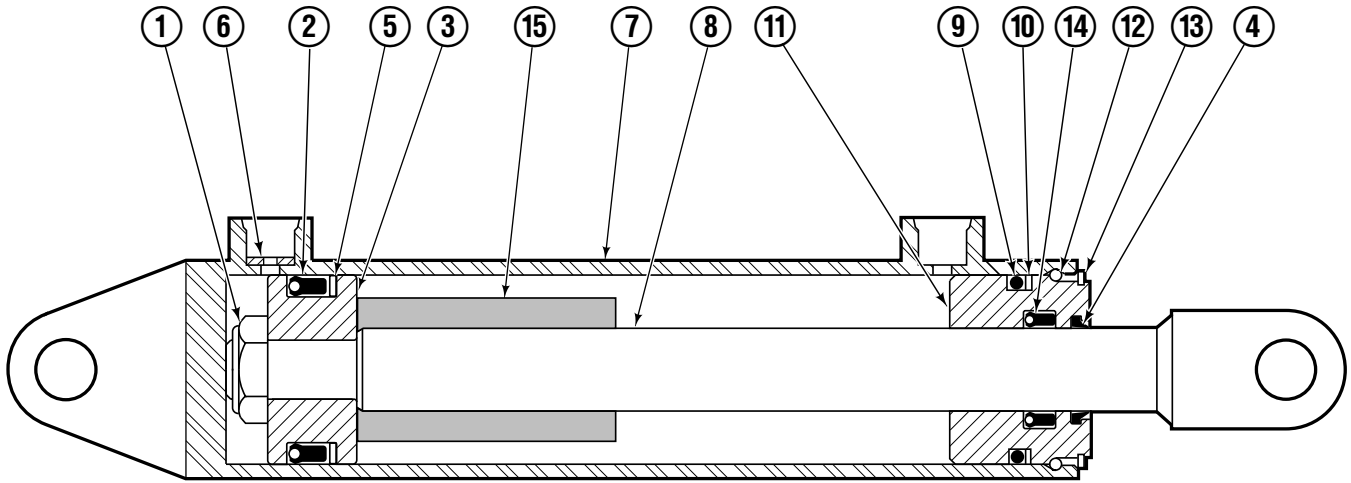

Sideshift Cylinder

FP0079.ill

REF	QTY	PART NO.	DESCRIPTION
		675548	Cylinder Assembly
1	1	553857	Nut
■ 2	1	662452	Seal
3	1	553501	Piston
■ 4	1	636851	Wiper
■ 5	1	638247	Back-up Ring
6	1	675550	Washer (orifice .085)
7	1	675549	Shell
8	1	553449	Rod
■ 9	1	2785	O-Ring
■ 10	1	615128	Back-up Ring
11	1	553500	Retainer
12	1	553856	Retaining Ring
13	1	7202	Snap Ring
■ 14	1	641835	Seal
15	1	---	Spacer
		553861	Service Kit

■ Included in Service Kit 553861.