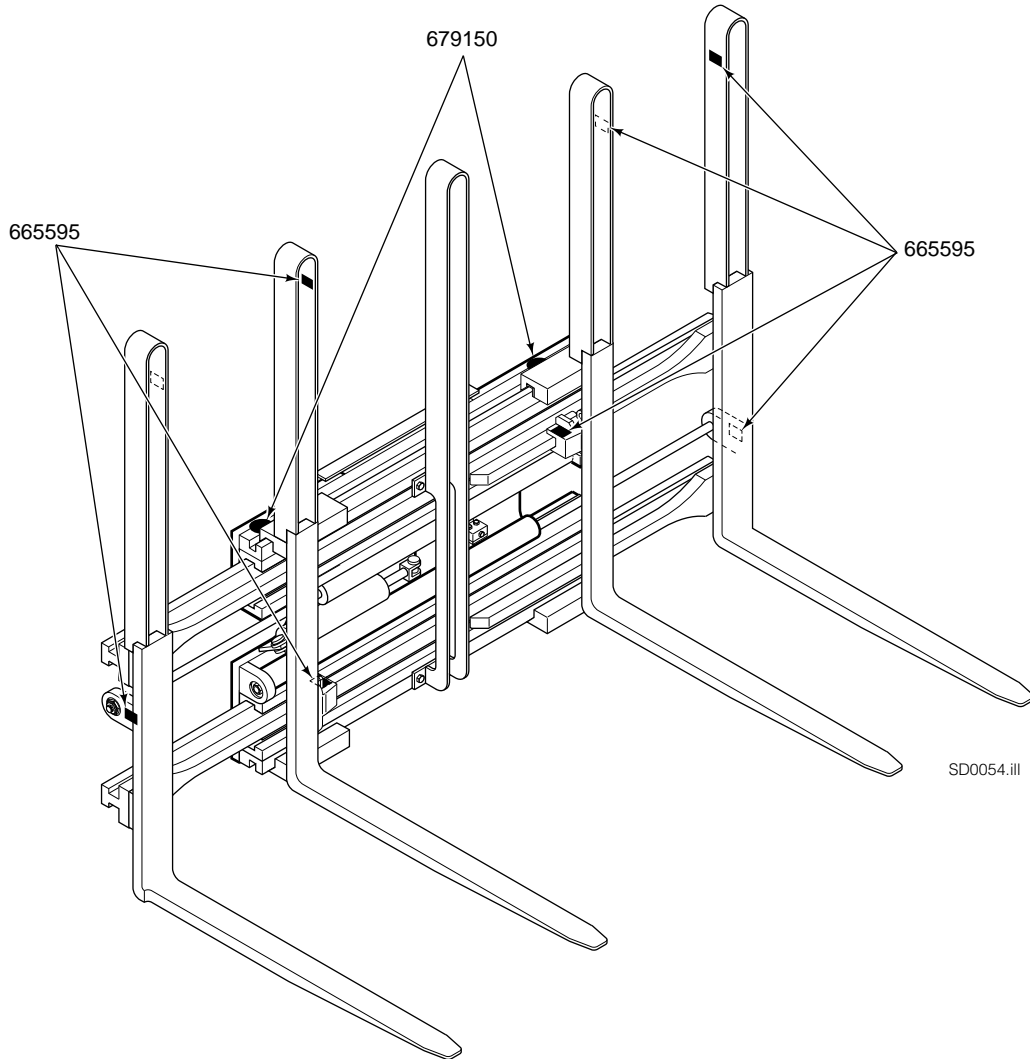

Safety Decals

Part No. 679150
(1 Place & 1 Optional)

Part No. 665595
(2 Place & 2 Optional)

Base Unit and Mounting ITA Class II

SD0037.III

Base Unit and Mounting ITA Class II

50D							
REF	QTY	PART NO.	DESCRIPTION	REF	QTY	PART NO.	DESCRIPTION
		378498	Base Unit Group	19	2	6097	Nut
		378500	Common Parts Group	20	1	204285	Mounting Plate-LH
		204275	Mounting Group	21	2	7962	Roll Pin
1	2	204211	Upper Hook	22	2	7861	Roll Pin
2	2	7403	Grease Fitting	23	2	378481	Cylinder ■
3	2	675968	Lower Hook	24	4	208857	Bearing
4	2	204213	Spacer	25	4	208858	Bearing
5	4	667808	Capscrew, 5/8NCx2.0 GR8	26	4	667663	Bearing
6	4	667225	Washer	27	8	667909	Capscrew, 1/2NCx3.0
7	4	6292	Lockwasher	28	8	667910	Washer
8	20	643539	Capscrew, 1/2NCx1.75 GR8	29	2	378499	Frame
9	26	6290	Lockwasher, 1/2	30	2	209427	Stop
10	2	671165	Upper Bearing	31	4	6288	Lockwasher, 3/8
11	1	204201	Anchor	32	4	643524	Capscrew, 3/8NCx.75 GR8
12	2	672726	Cotter Pin	33	1	675548	Sideshift Cylinder ◆
13	2	678525	Pin	34	1	204218	Mounting Plate-RH
14	1	205227	Bracket	35	2	204212	Lower Bearing
15	2	205222	Channel	36	2	5027	Setscrew
16	4	205324	Spring Pin	37	2	5932	Nut
17	2	3559	Capscrew, 1/4NCx2.0 GR5	38	2	200762	Thrust Plug
18	2	6201	Washer, 1/4	39	6	643538	Capscrew, 1/2NCx1.50 GR8

■ See Cylinder page for parts breakdown.

◆ See Sideshift Cylinder page for parts breakdown.

Cylinder

SD0055.ill

50D			
REF	QTY	PART NO.	DESCRIPTION
		378481	Cylinder Assembly
1	2	6510	Cotter Pin
2	2	667624	Retainer
3	2	667625	Nut
4	1	667623	Nut
■ 5	1	662450	Seal
6	1	559702	Piston
■ 7	1	2716	O-Ring
8	1	584027	Shell
9	1	584028	Rod
■ 10	1	2722	O-Ring
■ 11	1	615126	Back-up Ring
■ 12	1	662448	Seal
■ 13	1	636853	Wiper
14	1	413799	Retainer
15	1	667626	Washer
16	1	---	Spacer
		560729	Service Kit