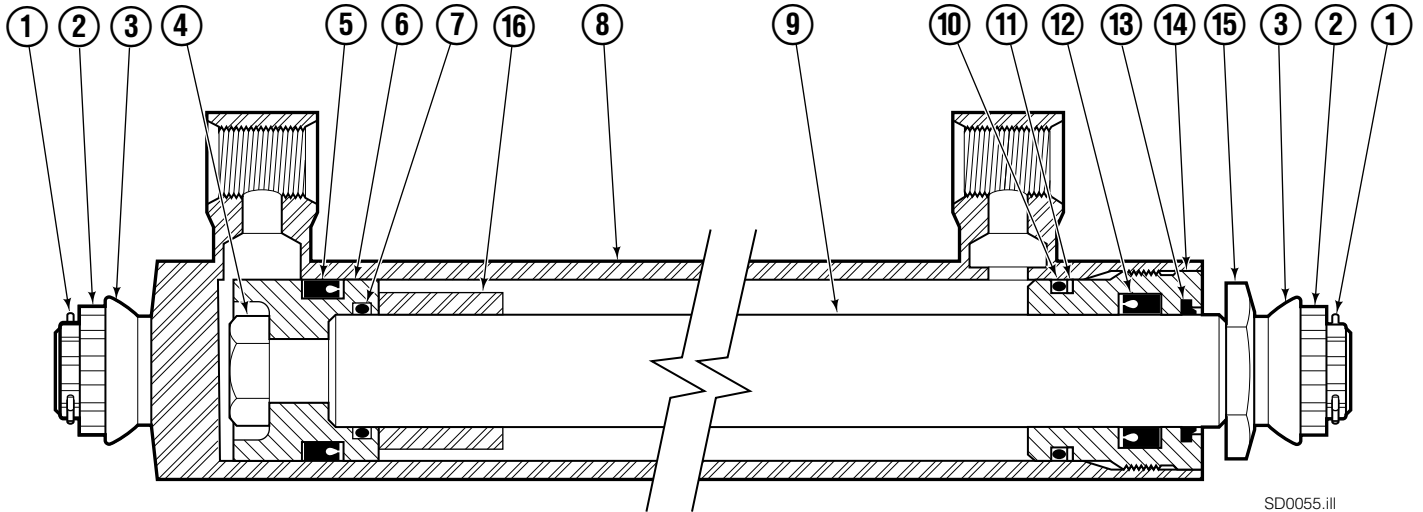

Safety Decals

Part No. 679150
(1 Place & 1 Optional)

Part No. 665595
(2 Place & 2 Optional)

Base Unit and Mounting ITA Class II

SD0037.III

Base Unit and Mounting ITA Class II

50D							
REF	QTY	PART NO.	DESCRIPTION	REF	QTY	PART NO.	DESCRIPTION
		378498	Base Unit Group	19	2	6097	Nut
		378500	Common Parts Group	20	1	204285	Mounting Plate-LH
		204275	Mounting Group	21	2	7962	Roll Pin
1	2	204211	Upper Hook	22	2	7861	Roll Pin
2	2	7403	Grease Fitting	23	2	378481	Cylinder ■
3	2	675968	Lower Hook	24	4	208857	Bearing
4	2	204213	Spacer	25	4	208858	Bearing
5	4	667808	Capscrew, 5/8NCx2.0 GR8	26	4	667663	Bearing
6	4	667225	Washer	27	8	667909	Capscrew, 1/2NCx3.0
7	4	6292	Lockwasher	28	8	667910	Washer
8	20	643539	Capscrew, 1/2NCx1.75 GR8	29	2	378499	Frame
9	26	6290	Lockwasher, 1/2	30	2	209427	Stop
10	2	671165	Upper Bearing	31	4	6288	Lockwasher, 3/8
11	1	204201	Anchor	32	4	643524	Capscrew, 3/8NCx.75 GR8
12	2	672726	Cotter Pin	33	1	675548	Sideshift Cylinder ◆
13	2	678525	Pin	34	1	204218	Mounting Plate-RH
14	1	205227	Bracket	35	2	204212	Lower Bearing
15	2	205222	Channel	36	2	5027	Setscrew
16	4	205324	Spring Pin	37	2	5932	Nut
17	2	3559	Capscrew, 1/4NCx2.0 GR5	38	2	200762	Thrust Plug
18	2	6201	Washer, 1/4	39	6	643538	Capscrew, 1/2NCx1.50 GR8

■ See Cylinder page for parts breakdown.

◆ See Sideshift Cylinder page for parts breakdown.

Cylinder

SD0055.ill

50D			
REF	QTY	PART NO.	DESCRIPTION
		378481	Cylinder Assembly
1	2	6510	Cotter Pin
2	2	667624	Retainer
3	2	667625	Nut
4	1	667623	Nut
■ 5	1	662450	Seal
6	1	559702	Piston
■ 7	1	2716	O-Ring
8	1	584027	Shell
9	1	584028	Rod
■ 10	1	2722	O-Ring
■ 11	1	615126	Back-up Ring
■ 12	1	662448	Seal
■ 13	1	636853	Wiper
14	1	413799	Retainer
15	1	667626	Washer
16	1	---	Spacer
		560729	Service Kit