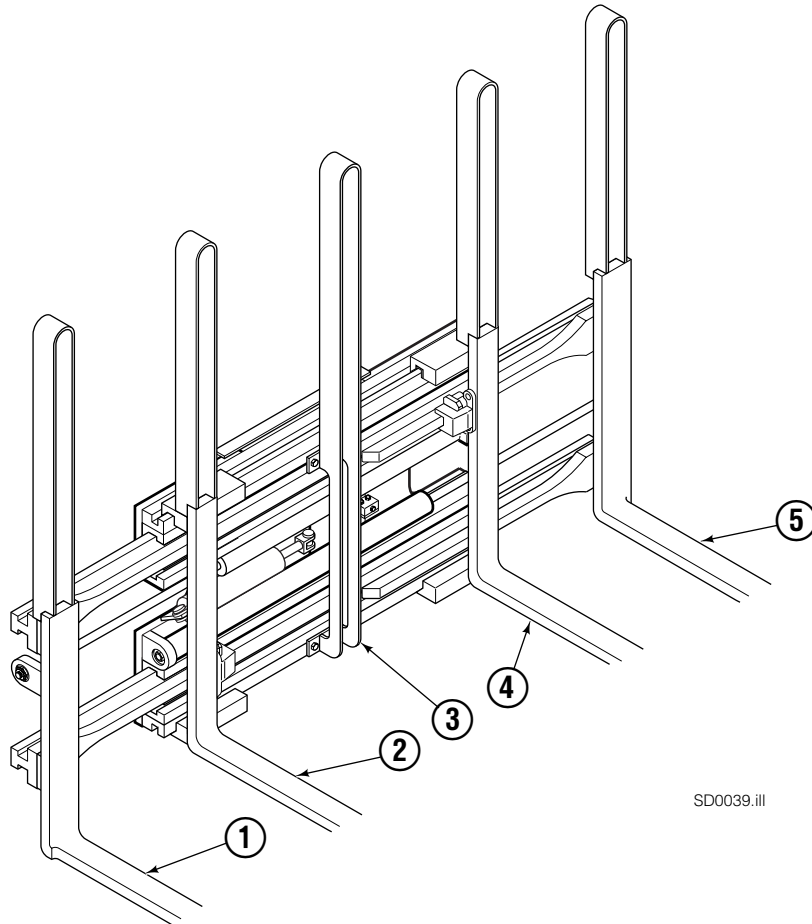

■ Included in Service Kit 553861.

Hydraulics

SD0040.ill

50D			
REF	QTY	PART NO.	DESCRIPTION
1	4	611288	Fitting, 6-8
2	1	205226	Hose
3	4	2375	Fitting, 6-6
4	1	205246	Hose
5	2	601676	Fitting, 6-6
6	1	205224	Hose
7	1	205223	Hose
8	1	201734	Hose
■ 9	1	204223	Valve Assembly
10	2	604511	Fitting, 6-6
11	1	611329	Fitting, 6-6
12	1	676084	Hose
13	1	675084	Hose
14	2	666984	Fitting, 4-6
15	1	204222	Valve Body
16	1	204951	Service Kit
17	1	210266	Valve Cartridge

■ Includes items 15-17.

Reference:
378498 Base Unit Group
378500 Common Parts Group

Fork and Backrest Group Loop Backrest

SD0039.ill

50D			
REF	QTY	42"x 48"■ PART NO.	DESCRIPTION
		378501	Fork and Backrest Group
1	1	378508	Outer Fork-RH
2	1	378504	Inner Fork-RH
3	1	204260	Center Backrest
4	1	378502	Inner Fork-LH
5	1	378506	Outer Fork-LH