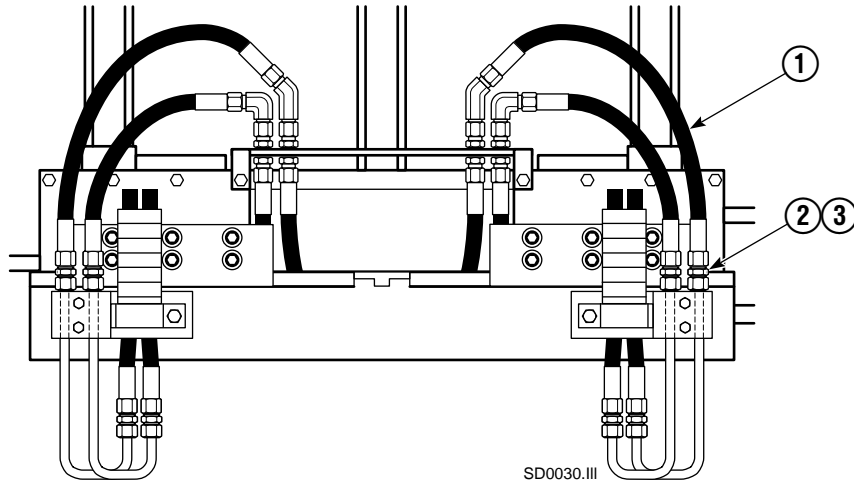

■ Included in Service Kit 553861.

Hydraulics

SD0040.ill

50D			
REF	QTY	PART NO.	DESCRIPTION
1	4	611288	Fitting, 6-8
2	1	205226	Hose
3	4	2375	Fitting, 6-6
4	1	205246	Hose
5	2	601676	Fitting, 6-6
6	1	205224	Hose
7	1	205223	Hose
8	1	201734	Hose
■ 9	1	204223	Valve Assembly
10	2	604511	Fitting, 6-6
11	1	611329	Fitting, 6-6
12	1	676084	Hose
13	1	675084	Hose
14	2	666984	Fitting, 4-6
15	1	204222	Valve Body
16	1	204951	Service Kit
17	1	210266	Valve Cartridge

■ Includes items 15-17.

Reference:
378498 Base Unit Group
378500 Common Parts Group

Fork and Backrest Group Loop Backrest

SD0039.ill

50D			
REF	QTY	42"x 48"■ PART NO.	DESCRIPTION
		378501	Fork and Backrest Group
1	1	378508	Outer Fork-RH
2	1	378504	Inner Fork-RH
3	1	204260	Center Backrest
4	1	378502	Inner Fork-LH
5	1	378506	Outer Fork-LH

■ Fork length x backrest height.

Installation Kit

REF	QTY	PART NO.	DESCRIPTION
		205854	Installation Kit
1	4	2161	Hose
2	4	2347	Fitting, 6-6
3	4	674294	Fitting, 6-8

Do you have questions you need answered right now? Call your nearest Cascade Parts Department.