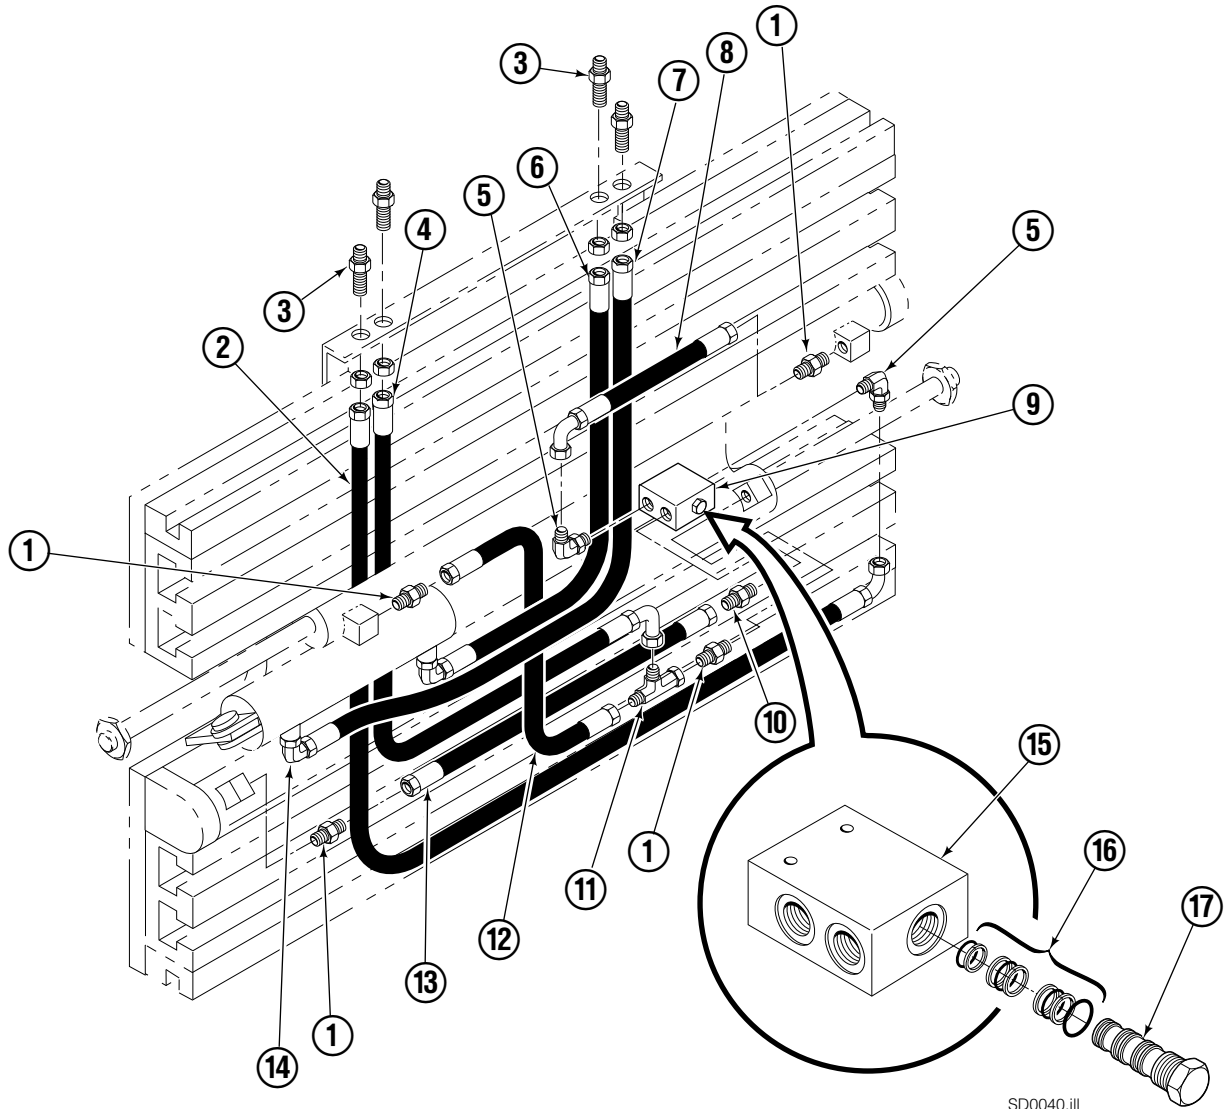

■ See Cylinder page for parts breakdown.

◆ See Sideshift Cylinder page for parts breakdown.

Cylinder

SD0055.ill

50D			
REF	QTY	PART NO.	DESCRIPTION
		378481	Cylinder Assembly
1	2	6510	Cotter Pin
2	2	667624	Retainer
3	2	667625	Nut
4	1	667623	Nut
■ 5	1	662450	Seal
6	1	559702	Piston
■ 7	1	2716	O-Ring
8	1	584027	Shell
9	1	584028	Rod
■ 10	1	2722	O-Ring
■ 11	1	615126	Back-up Ring
■ 12	1	662448	Seal
■ 13	1	636853	Wiper
14	1	413799	Retainer
15	1	667626	Washer
16	1	---	Spacer
		560729	Service Kit

■ Included in Service Kit 560729.

Sideshift Cylinder

FP0079.ill

REF	QTY	PART NO.	DESCRIPTION
		675548	Cylinder Assembly
1	1	553857	Nut
■ 2	1	662452	Seal
3	1	553501	Piston
■ 4	1	636851	Wiper
■ 5	1	638247	Back-up Ring
6	1	675550	Washer (orifice .085)
7	1	675549	Shell
8	1	553449	Rod
■ 9	1	2785	O-Ring
■ 10	1	615128	Back-up Ring
11	1	553500	Retainer
12	1	553856	Retaining Ring
13	1	7202	Snap Ring
■ 14	1	641835	Seal
15	1	---	Spacer
		553861	Service Kit

■ Included in Service Kit 553861.

Hydraulics

SD0040.ill

50D			
REF	QTY	PART NO.	DESCRIPTION
1	4	611288	Fitting, 6-8
2	1	205226	Hose
3	4	2375	Fitting, 6-6
4	1	205246	Hose
5	2	601676	Fitting, 6-6
6	1	205224	Hose
7	1	205223	Hose
8	1	201734	Hose
■ 9	1	204223	Valve Assembly
10	2	604511	Fitting, 6-6
11	1	611329	Fitting, 6-6
12	1	676084	Hose
13	1	675084	Hose
14	2	666984	Fitting, 4-6
15	1	204222	Valve Body
16	1	204951	Service Kit
17	1	210266	Valve Cartridge