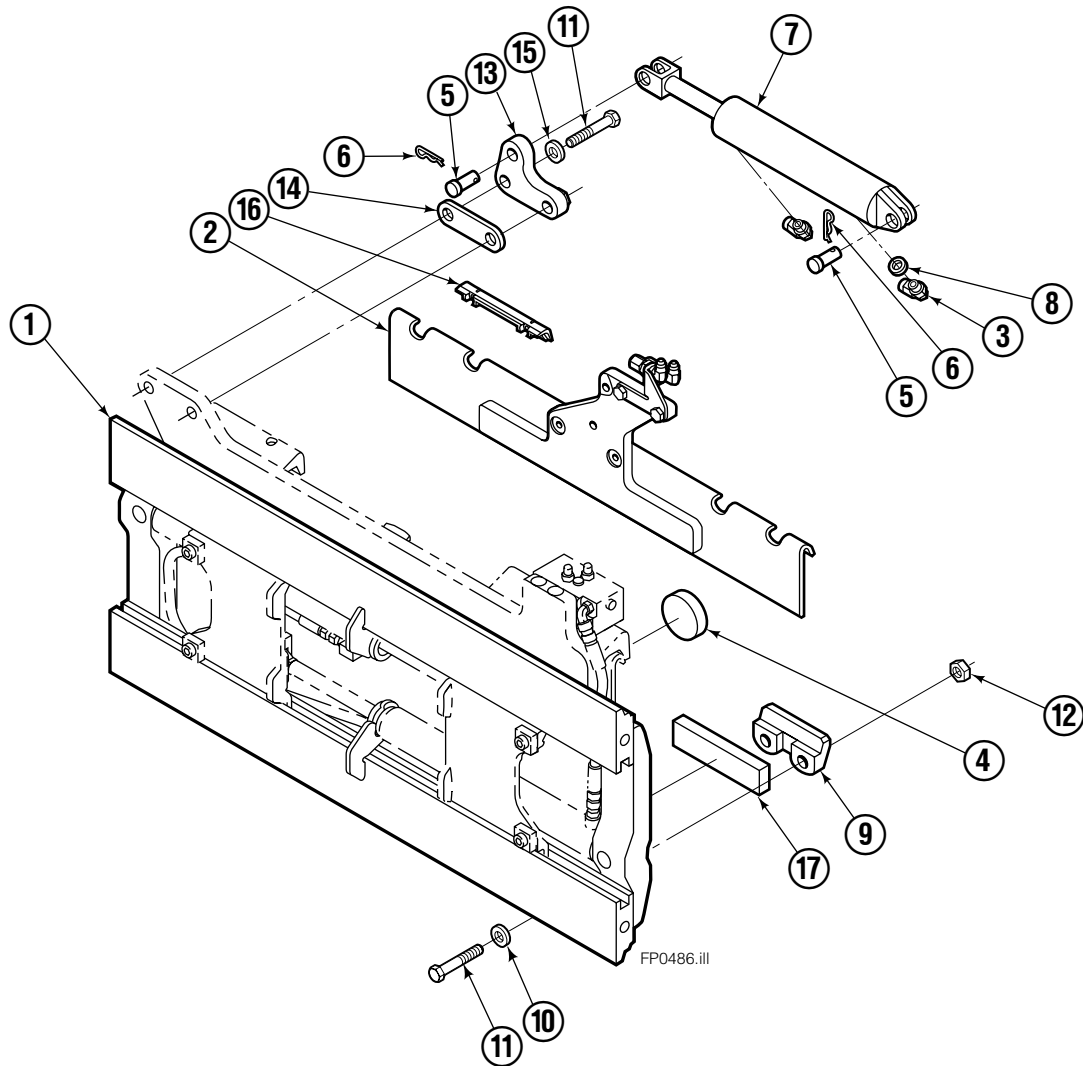

Safety Decals

Mounting Group Sideshifting

55F							
REF	QTY	PART NO.	DESCRIPTION	REF	QTY	PART NO.	DESCRIPTION
		207327	Sideshifting Mounting – 41 in. ■●	9	2	204186	Lower Hook
1	1	6100369	Frame – 43 in. ■	10	4	667225	Washer
2	1	207185	Anchor Bracket – 41 in. ■	11	4	766154	Capscrew, M16 x 40, 8-8
3	2	601676	Fitting, 6-6	12	4	678990	Nut
4	1	206917	Center Bearing	13	1	206909	Lug
5	2	206926	Clevis Pin	14	2	206910	Spacer
6	2	672726	Cotter Pin	15	2	684355	Lockwasher
7	1	675548	Cylinder ◆	16	2	204187	Upper Bearing
8	1	675550	Restrictor Washer (orifice .085)	17	2	207209	Lower Bearing

- Carriage width.
- Includes items 2 through 17.
- ◆ See Cylinder page for parts breakdown.

Sideshift Cylinder

FP0126.ill

55F			
REF	QTY	PART NO.	DESCRIPTION
		675548	Cylinder Assembly
1	1	553857	Nut
2	1	662452	■ Seal
3	1	553501	Piston
4	1	636851	■ Wiper
5	1	638247	■ Back-up Ring
6	1	675550	Washer (orifice .085 in.)
7	1	675549	Shell
8	1	553449	Rod
9	1	2785	■ O-Ring
10	1	615128	■ Back-up Ring
11	1	553500	Retainer
12	1	553856	Retaining Ring
13	1	7202	Snap Ring
14	1	641835	■ Seal
		553861	Service Kit

■ Included in Service Kit 553861.

Hydraulic/Fork Group

55F

REF	QTY	PART NO.	DESCRIPTION	REF	QTY	PART NO.	DESCRIPTION
		6100356	● Hydraulic Group	14	2	209737	Lockwasher, M6
		206912	□ Fork Group	15	8	767961	Capscrew, M8 x 16
1	1	6100354	◆ Cylinder Assembly – LH	16	2	206925	Pin
2	1	6100355	▼ Cylinder Assembly – RH	17	4	207552	Block
3	1	207290	Hose – 14.2 in.	18	2	206916	Grommet
4	1	207577	Hose – 41.2 in.	19	2	206926	Clevis Pin
5	1	207565	Hose – 13.6 in.	20	2	207210	Hairpin Cotter
6	1	207296	Hose – 29.2 in.	21	2	768551	Capscrew
7	2	207208	Fork Carrier	22	2	7403	Grease Fitting
8	2	206914	Lug	23	1	768753	Setscrew
9	4	206915	Bearing	24	1	207211	Jam Nut
10	4	206922	Capscrew, M12 x 16	25	1	200008	Cable Tie
11	4	678991	Lockwasher, M12	26	8	209738	Lockwasher, M8
12	2	206923	Eyebolt	27	6	617915	Fitting, 4-4
13	2	763169	Capscrew, M6 x 20				