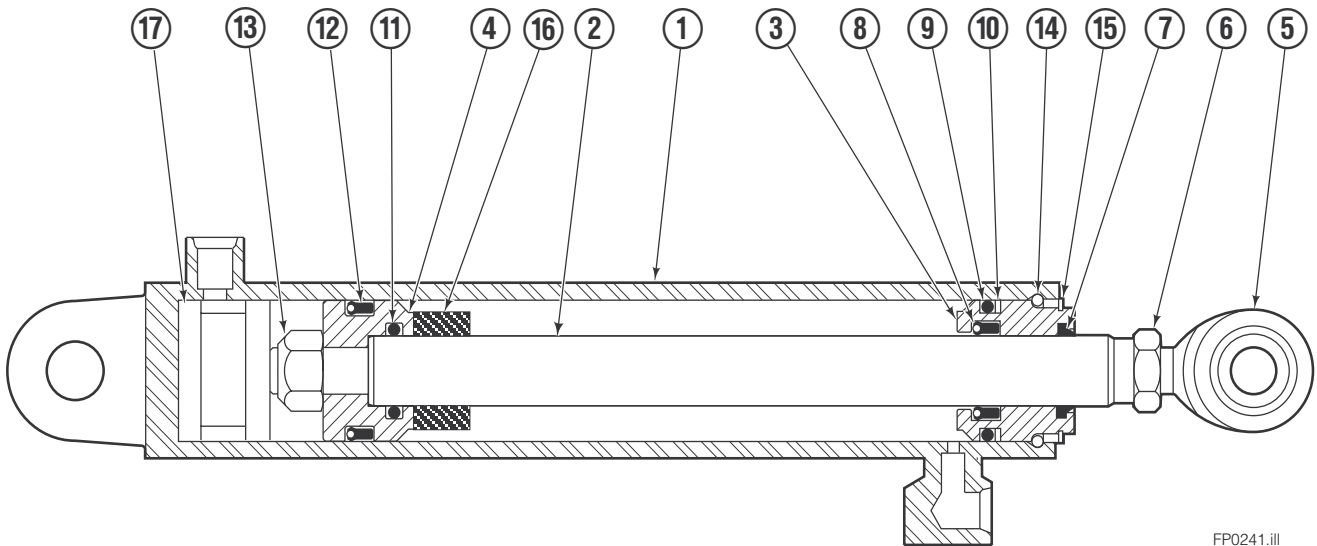

Left Hand Cylinder

FP0241.ill

55F			
REF	QTY	PART NO.	DESCRIPTION
		6100354	Cylinder Assembly
1	1	6100357	Shell
2	1	6100358	Rod
3	1	685664	Retainer
4	1	685665	Piston
5	1	564193	Rod End
6	1	5718	Nut
7	1	636850	● Rod Wiper
8	1	646540	● Rod Seal
9	1	2718	● O-Ring
10	1	615122	● Back-up Ring
11	1	2710	● O-Ring
12	1	663728	● Piston Seal
13	1	563462	Piston Nut
14	1	563916	Retaining Ring
15	1	3137	Snap Ring
16	1	398775	Spacer
17	1	—	Spacer
		684827	Service Kit

● Included in Service Kit 684827.

Reference: S-6140, S-6141.