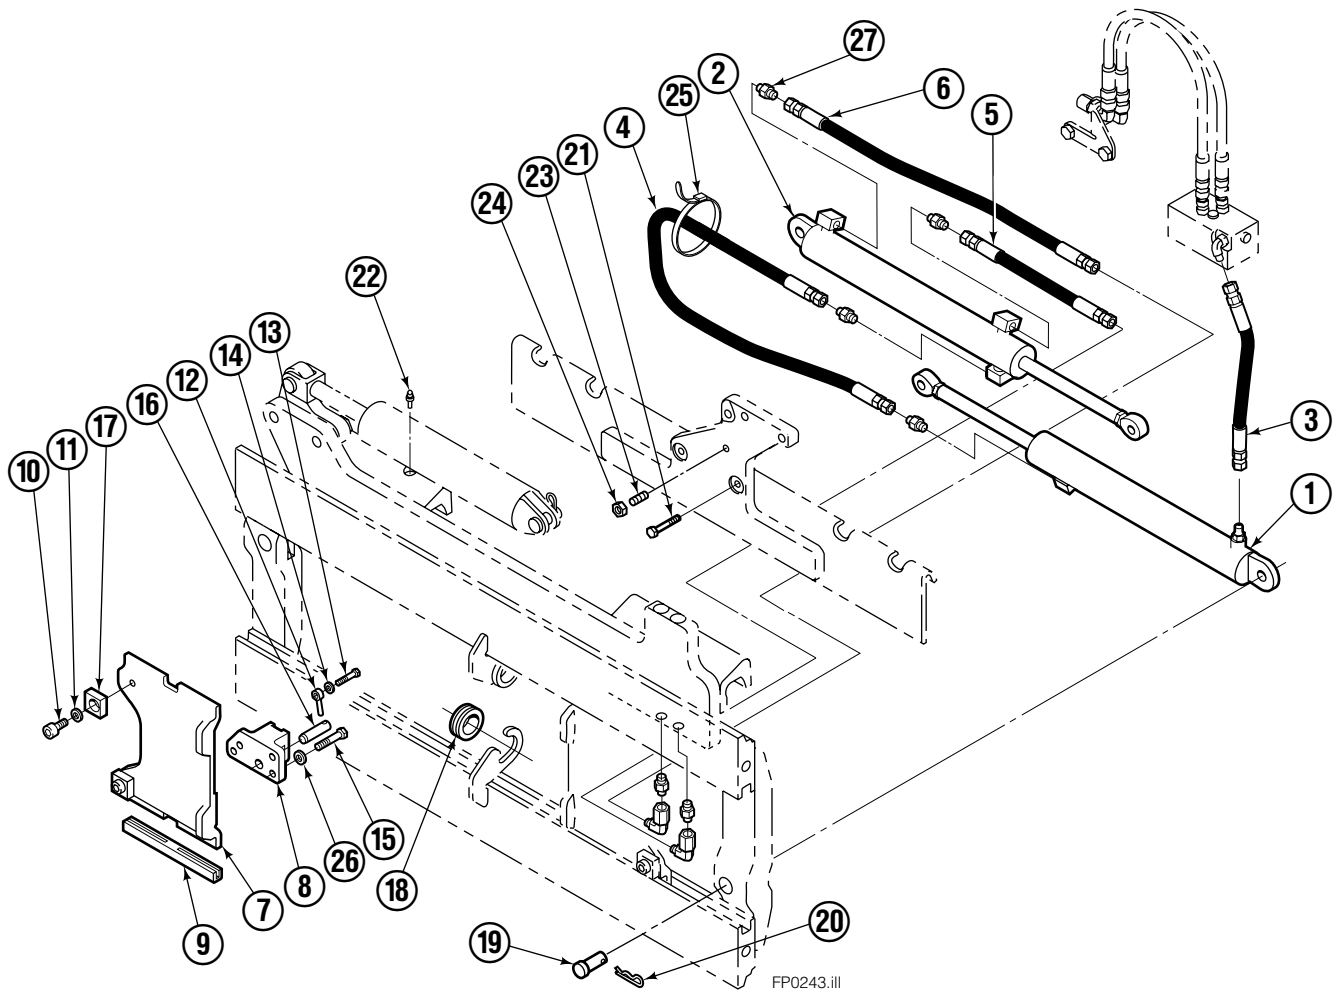

Safety Decals

Mounting Group Sideshifting

55F							
REF	QTY	PART NO.	DESCRIPTION	REF	QTY	PART NO.	DESCRIPTION
		207327	Sideshifting Mounting – 41 in. ■●	9	2	204186	Lower Hook
1	1	6100369	Frame – 43 in. ■	10	4	667225	Washer
2	1	207185	Anchor Bracket – 41 in. ■	11	4	766154	Capscrew, M16 x 40, 8-8
3	2	601676	Fitting, 6-6	12	4	678990	Nut
4	1	206917	Center Bearing	13	1	206909	Lug
5	2	206926	Clevis Pin	14	2	206910	Spacer
6	2	672726	Cotter Pin	15	2	684355	Lockwasher
7	1	675548	Cylinder ◆	16	2	204187	Upper Bearing
8	1	675550	Restrictor Washer (orifice .085)	17	2	207209	Lower Bearing

- Carriage width.
- Includes items 2 through 17.
- ◆ See Cylinder page for parts breakdown.

Sideshift Cylinder

FP0126.ill

55F			
REF	QTY	PART NO.	DESCRIPTION
		675548	Cylinder Assembly
1	1	553857	Nut
2	1	662452	■ Seal
3	1	553501	Piston
4	1	636851	■ Wiper
5	1	638247	■ Back-up Ring
6	1	675550	Washer (orifice .085 in.)
7	1	675549	Shell
8	1	553449	Rod
9	1	2785	■ O-Ring
10	1	615128	■ Back-up Ring
11	1	553500	Retainer
12	1	553856	Retaining Ring
13	1	7202	Snap Ring
14	1	641835	■ Seal
		553861	Service Kit

■ Included in Service Kit 553861.

Hydraulic/Fork Group

55F

REF	QTY	PART NO.	DESCRIPTION	REF	QTY	PART NO.	DESCRIPTION
		6100356	● Hydraulic Group	14	2	209737	Lockwasher, M6
		206912	□ Fork Group	15	8	767961	Capscrew, M8 x 16
1	1	6100354	◆ Cylinder Assembly – LH	16	2	206925	Pin
2	1	6100355	▼ Cylinder Assembly – RH	17	4	207552	Block
3	1	207290	Hose – 14.2 in.	18	2	206916	Grommet
4	1	207577	Hose – 41.2 in.	19	2	206926	Clevis Pin
5	1	207565	Hose – 13.6 in.	20	2	207210	Hairpin Cotter
6	1	207296	Hose – 29.2 in.	21	2	768551	Capscrew
7	2	207208	Fork Carrier	22	2	7403	Grease Fitting
8	2	206914	Lug	23	1	768753	Setscrew
9	4	206915	Bearing	24	1	207211	Jam Nut
10	4	206922	Capscrew, M12 x 16	25	1	200008	Cable Tie
11	4	678991	Lockwasher, M12	26	8	209738	Lockwasher, M8
12	2	206923	Eyebolt	27	6	617915	Fitting, 4-4
13	2	763169	Capscrew, M6 x 20				