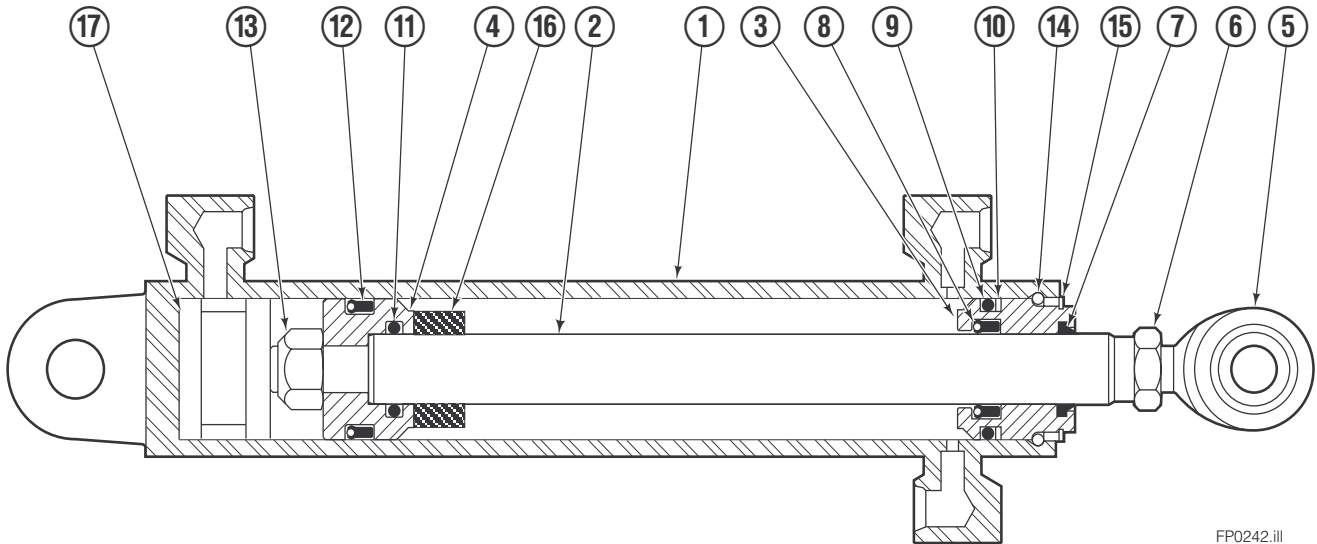

Right Hand Cylinder

FP0242.ill

55F			
REF	QTY	PART NO.	DESCRIPTION
		6100355	Cylinder Assembly
1	1	6100359	Shell
2	1	6100358	Rod
3	1	685664	Retainer
4	1	685665	Piston
5	1	564193	Rod End
6	1	5718	Nut
7	1	636850	● Rod Wiper
8	1	646540	● Rod Seal
9	1	2718	● O-Ring
10	1	615122	● Back-up Ring
11	1	2710	● O-Ring
12	1	663728	● Piston Seal
13	1	563462	Piston Nut
14	1	563916	Retaining Ring
15	1	3137	Snap Ring
16	1	398775	Spacer
17	1	—	Spacer
		684827	Service Kit

● Included in Service Kit 684827.

Reference: S-6138, S-6139.