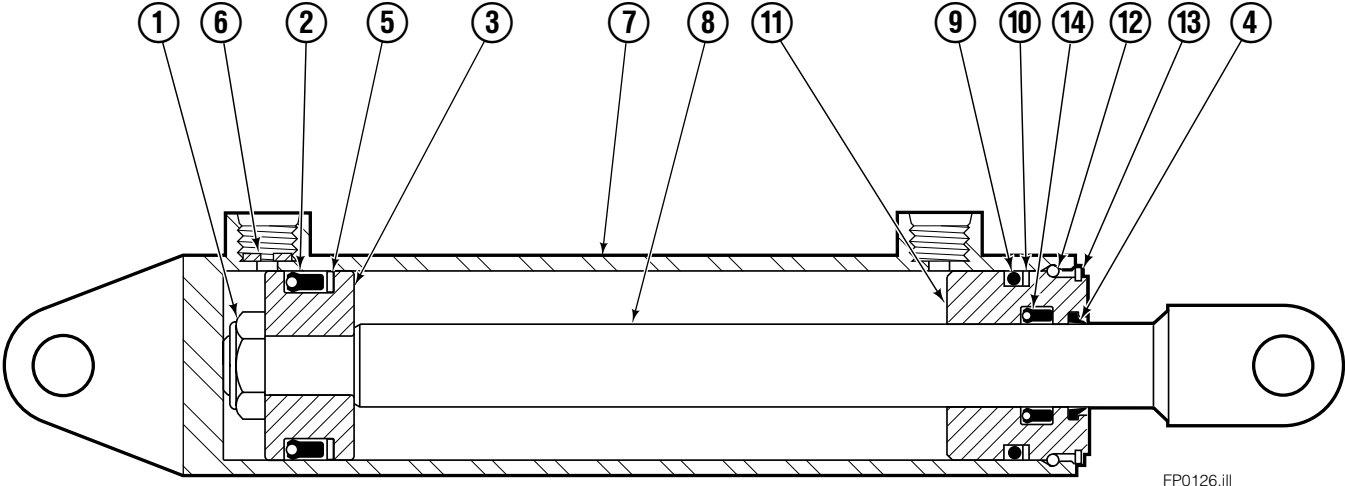

Safety Decals

Mounting Group Sideshifting

55F							
REF	QTY	PART NO.	DESCRIPTION	REF	QTY	PART NO.	DESCRIPTION
		207327	Sideshifting Mounting – 41 in. ■●	9	2	204186	Lower Hook
1	1	6100369	Frame – 43 in. ■	10	4	667225	Washer
2	1	207185	Anchor Bracket – 41 in. ■	11	4	766154	Capscrew, M16 x 40, 8-8
3	2	601676	Fitting, 6-6	12	4	678990	Nut
4	1	206917	Center Bearing	13	1	206909	Lug
5	2	206926	Clevis Pin	14	2	206910	Spacer
6	2	672726	Cotter Pin	15	2	684355	Lockwasher
7	1	675548	Cylinder ◆	16	2	204187	Upper Bearing
8	1	675550	Restrictor Washer (orifice .085)	17	2	207209	Lower Bearing

- Carriage width.
- Includes items 2 through 17.
- ◆ See Cylinder page for parts breakdown.

Sideshift Cylinder

FP0126.ill

55F			
REF	QTY	PART NO.	DESCRIPTION
		675548	Cylinder Assembly
1	1	553857	Nut
2	1	662452	■ Seal
3	1	553501	Piston
4	1	636851	■ Wiper
5	1	638247	■ Back-up Ring
6	1	675550	Washer (orifice .085 in.)
7	1	675549	Shell
8	1	553449	Rod
9	1	2785	■ O-Ring
10	1	615128	■ Back-up Ring
11	1	553500	Retainer
12	1	553856	Retaining Ring
13	1	7202	Snap Ring
14	1	641835	■ Seal
		553861	Service Kit