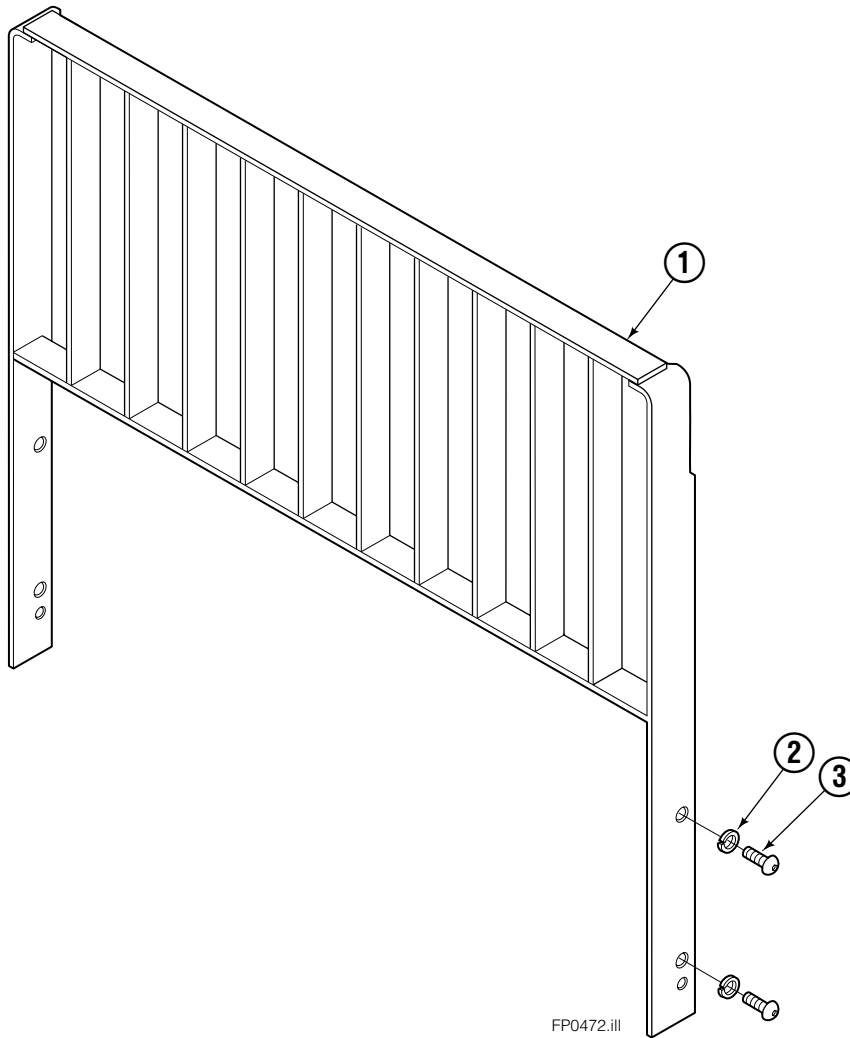

Backrest

55F			
REF	QTY	PART NO.	DESCRIPTION
1	1	6100351	Backrest – 43 x 48 in. ◆
2	4	684586	Lockwasher, M16
3	4	200173	Capscrew, M16 x 35

◆ Width x Height.

Reference: S-3979, Common Parts 684740.

Do you have questions you need answered right now? Call your nearest Cascade Parts Department. Visit us online at www.cascorp.com