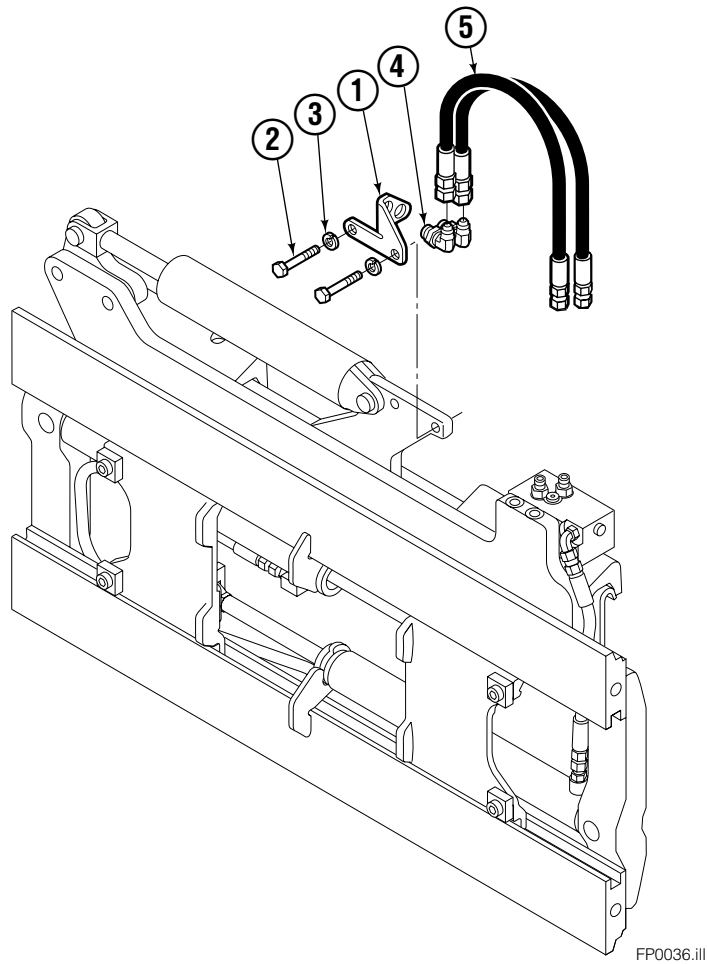

● Included in Service Kit 684827.

Reference: S-6138, S-6139.

Flow Divider Group

FP0035.iii

55F			
REF	QTY	PART NO.	DESCRIPTION
		206921	Flow Divider Group
1	1	206919	Valve ■
2	1	206918	Valve Body
3	1	207301	Cartridge-Combiner
4	2	663694	Fitting, 3
5	2	617915	Fitting, 4-4
6	1	617917	Fitting, 4-4
7	1	679992	Service Kit
8	3	685105	Capscrew
9	3	678993	Lockwasher
10	2	207300	O-Ring
11	6	617915	Fitting, 4-4
12	2	617641	Fitting, 4-4
13	2	609234	Fitting, 4-4
14	1	617916	Fitting, 4-4

■ Includes items 1 through 7.

Standard Installation Group

REF	QTY	PART NO.	DESCRIPTION
		207342	Installation Group
1	1	207314	Bracket
2	2	762899	Capscrew, M10X20-8.8
3	2	681238	Lockwasher
4	2	2453	Fitting, 8-8
5	2	207578	Hose

Backrest

55F			
REF	QTY	PART NO.	DESCRIPTION
1	1	6100351	Backrest – 43 x 48 in. ◆
2	4	684586	Lockwasher, M16
3	4	200173	Capscrew, M16 x 35

◆ Width x Height.

Reference: S-3979, Common Parts 684740.

Do you have questions you need answered right now? Call your nearest Cascade Parts Department. Visit us online at www.cascorp.com