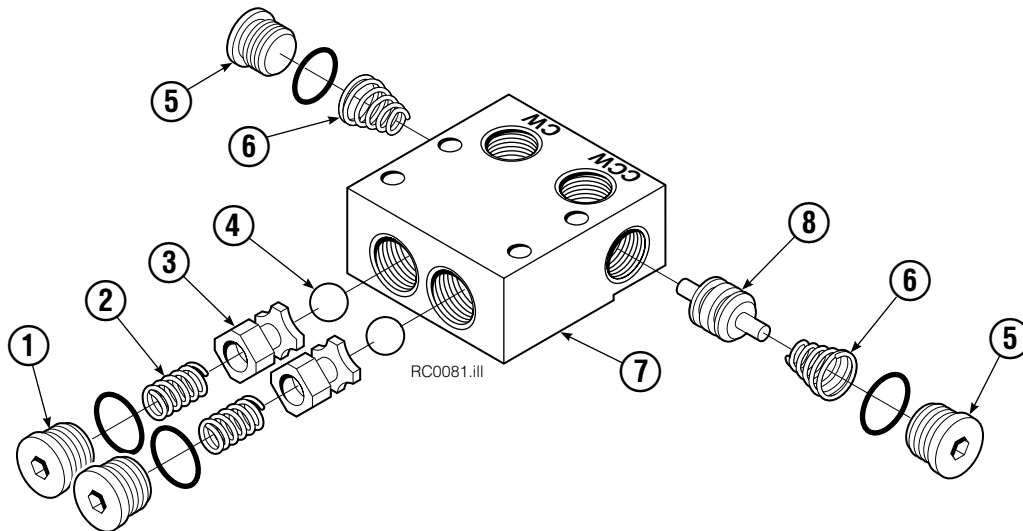

Check Valve

REF	QTY	PART NO.	DESCRIPTION
		670549	Check Valve Assembly
1	2	609453	Fitting, 10
2	2	670552	Spring
3	2	670551	Guide
4	2	7020	Ball
5	2	602580	Fitting, 8
6	2	673989	Spring
7	1	670550	Body
8	1	670553	Spool