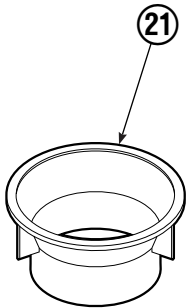

Hosing Group

77F			
REF	QTY	PART NO.	DESCRIPTION
		6026311	Hosing Group
1	4	680238	Hose, 58.75 in.
2	1	6025982	Revolving Connection ▲
3	4	680239	Hose, 63.75 in.
4	2	227962	Eye Pin
5	2	4751	Capscrew, M10 x 25
6	4	680114	Insert
7	4	673417	Segment

▲ See Revolving Connection page for parts breakdown.

Revolving Connection

90F							
REF	QTY	PART NO.	DESCRIPTION	REF	QTY	PART NO.	DESCRIPTION
		6025982	Revolving Connection	9	2	768798	◆ Capscrew, M8 x 45
1	1	6025914	Body	10	10	604511	Fitting, 6-6
2	3	214649	◆ Seal	11	1	227331	Sequence Valve
3	1	6023274	Shaft	12	1	227318	◆ Quad Ring
4	1	7341	◆ Retaining Ring	13	1	227320	Spool
5	1	6023344	End Block	14	1	220865	Shuttle Check
6	1	3138	◆ Retaining Ring	15	1	609234	Fitting
7	2	684587	◆ O-ring	16	1	663694	Fitting
8	1	6024293	Flow Divider Cartridge	17	1	6020466	Pin Restrictor

◆ Included in Seal Kit 6025987.

Short Arm Cylinder

REF	QTY	PART NO.	DESCRIPTION
		557360	Cylinder Assembly
1	1	674843	Bearing
2	1	560997	Nut
3	1	660769	Bearing ♦
4	1	662462	Seal ♦
5	2	638295	Back-Up Ring ♦
6	2	604511	Fitting, 6-6
7	1	556852	Fitting, 4
8	1	557212	Check Valve
9	1	2801	O-Ring ♦
10	1	563977	Back-Up Ring ♦
11	1	554598	Seal ♦
12	1	564930	Wiper ♦
13	1	557390	Rod
14	1	555724	Retainer
15	1	557389	Piston
16	1	2722	O-Ring ♦
17	1	555741	Shell
18	1	667516	Check Valve Service Kit
19	1	555774	Spacer
20	2	675006	Bearing
21	1	669243	Seal Loader
		555725	Service Kit

♦ Included in Service Kit 555725.

Reference: S-5313, S-5314

Long Arm Cylinder

REF	QTY	PART NO.	DESCRIPTION
		557380	Cylinder Assembly
1	1	674843	Bearing
2	1	560997	Nut
◆3	1	660769	Bearing
◆4	1	662462	Seal
◆5	2	638295	Back-Up Ring
6	2	604511	Fitting, 6-6
7	1	556852	Fitting, 4
8	1	557212	Check Valve
◆9	1	2801	O-Ring
◆10	1	563977	Back-Up Ring
◆11	1	554598	Seal
◆12	1	564930	Wiper
13	1	557399	Rod
14	1	555724	Retainer
15	1	557389	Piston
◆16	1	2722	O-Ring
17	1	555718	Shell
18	1	667516	Check Valve Service Kit
19	1	—	Spacer
20	1	—	Spacer
21	2	675006	Bearing
22	1	669243	Seal Loader
		555725	Service Kit