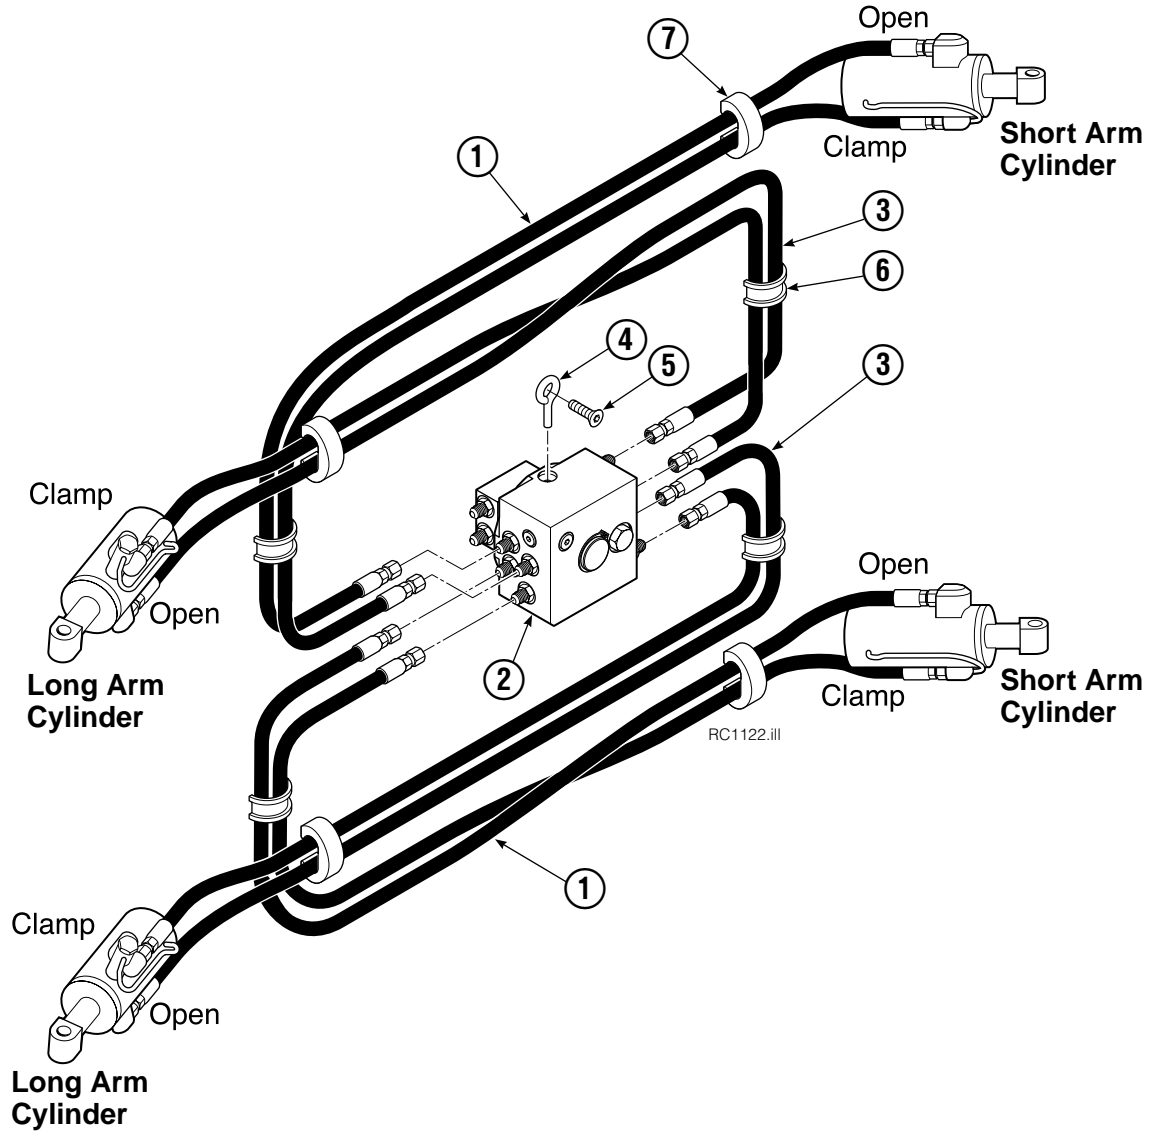

Hosing Group

77F			
REF	QTY	PART NO.	DESCRIPTION
		6026311	Hosing Group
1	4	680238	Hose, 58.75 in.
2	1	6025982	Revolving Connection ▲
3	4	680239	Hose, 63.75 in.
4	2	227962	Eye Pin
5	2	4751	Capscrew, M10 x 25
6	4	680114	Insert
7	4	673417	Segment

▲ See Revolving Connection page for parts breakdown.