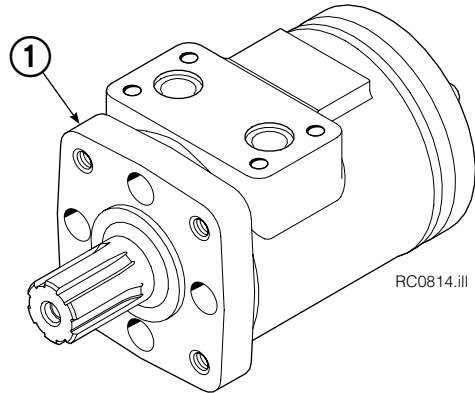

Frame Group

77F			
REF	QTY	PART NO.	DESCRIPTION
		399294	Frame Group
1	1	670931	Seal
2	1	682437	Faceplate
3	1	678381	Baseplate
4	8	675007	Bushing
5	1	672830	Bearing Assembly
6	13	643539	Capscrew
7	11	643538	Capscrew
● 8	1	399292	Drive Group
9	1	605761	Fitting, 8-8
10	1	601250	Fitting, 8-8
11	1	601377	Fitting, 8-8
12	4	661742	Capscrew
13	17	6290	Lockwasher
14	1	6605	Plug
15	24	4507	Capscrew
16	1	7401	Grease Fitting
17	4	631385	Plug
	1	672842	Bearing Service Kit (items 5 and 15)

● See Drive Group page for parts breakdown.

Reference: Common Parts Group 399293.

Drive Group

REF	QTY	PART NO.	DESCRIPTION	REF	QTY	PART NO.	DESCRIPTION
		399292	Drive Group with Motor	19	1	670575	Gasket
	■	675631	Drive Group without Motor	20	4	4468	Capscrew, 3/8 NC x .75 GR8
1	6	607071	Capscrew, 7/16 NC x 1.0 GR8	21	1	670580	Bearing
2	1	676855	Cover	22	1	675609	Worm Gear
3	●	674513	Shim – .005" (blue)	23	1	670581	Bearing
4	●	670574	Shim – .010" (brown)	24	1	7214	Snap Ring
5	●	671757	Shim – .015" (pink)	25	1	643423	O-Ring
6	●	671758	Shim – .020" (yellow)	26	1	670567	Cover
7	2	670579	Bearing	27	1	603680	Seal
8	1	670582	Key	28	1	4874	Capscrew
9	1	670556	Pinion	29	4	671535	Capscrew, 5/16 NC x .75
10	1	670565	Housing	30	1	644010	Relief Fitting
11	1	686465	Gasket	31	1	604510	Fitting, 6
12	1	675608	Worm	32	1	656300	Gear Box Lube - 48 oz.
13	1	775553	Adapter	33	1	668184	Sealant
14	2	2705	Seal			670578	Shim Service Kit (items 3-6, 11, 25 & 33)
15	1	670549	Check Valve ▲			675637	Bearing Service Kit (items 21 & 33)
16	4	6444	Lockwasher			675638	Bearing Service Kit (items 3-7, 11 & 25)
17	4	607059	Capscrew, 5/16 NC			206394	Motor Kit (items 11, 14, 18, 19, 20, 33)
18	1	215903	Drive Motor				

■ Includes all items except 15, 17 and 18.

● Quantity as required.

▲ See Check Valve page for parts breakdown.

Reference: Common Parts Group 675627, SK-5032.

Drive Motor

REF	QTY	PART NO.	DESCRIPTION
1	1	215903	Drive Motor
●	1	206405	Service Kit