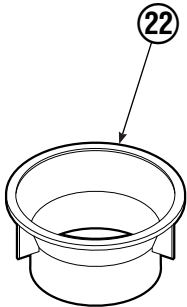

Hosing Group

77F			
REF	QTY	PART NO.	DESCRIPTION
		6026311	Hosing Group
1	4	680238	Hose, 58.75 in.
2	1	6025982	Revolving Connection ▲
3	4	680239	Hose, 63.75 in.
4	2	227962	Eye Pin
5	2	4751	Capscrew, M10 x 25
6	4	680114	Insert
7	4	673417	Segment

▲ See Revolving Connection page for parts breakdown.

Revolving Connection

90F							
REF	QTY	PART NO.	DESCRIPTION	REF	QTY	PART NO.	DESCRIPTION
		6025982	Revolving Connection	9	2	768798	◆ Capscrew, M8 x 45
1	1	6025914	Body	10	10	604511	Fitting, 6-6
2	3	214649	◆ Seal	11	1	227331	Sequence Valve
3	1	6023274	Shaft	12	1	227318	◆ Quad Ring
4	1	7341	◆ Retaining Ring	13	1	227320	Spool
5	1	6023344	End Block	14	1	220865	Shuttle Check
6	1	3138	◆ Retaining Ring	15	1	609234	Fitting
7	2	684587	◆ O-ring	16	1	663694	Fitting
8	1	6024293	Flow Divider Cartridge	17	1	6020466	Pin Restrictor

◆ Included in Seal Kit 6025987.

Short Arm Cylinder

REF	QTY	PART NO.	DESCRIPTION
		557360	Cylinder Assembly
1	1	674843	Bearing
2	1	560997	Nut
3	1	660769	Bearing ♦
4	1	662462	Seal ♦
5	2	638295	Back-Up Ring ♦
6	2	604511	Fitting, 6-6
7	1	556852	Fitting, 4
8	1	557212	Check Valve
9	1	2801	O-Ring ♦
10	1	563977	Back-Up Ring ♦
11	1	554598	Seal ♦
12	1	564930	Wiper ♦
13	1	557390	Rod
14	1	555724	Retainer
15	1	557389	Piston
16	1	2722	O-Ring ♦
17	1	555741	Shell
18	1	667516	Check Valve Service Kit
19	1	555774	Spacer
20	2	675006	Bearing
21	1	669243	Seal Loader
		555725	Service Kit

♦ Included in Service Kit 555725.

Reference: S-5313, S-5314

Long Arm Cylinder

REF	QTY	PART NO.	DESCRIPTION
		557380	Cylinder Assembly
1	1	674843	Bearing
2	1	560997	Nut
◆3	1	660769	Bearing
◆4	1	662462	Seal
◆5	2	638295	Back-Up Ring
6	2	604511	Fitting, 6-6
7	1	556852	Fitting, 4
8	1	557212	Check Valve
◆9	1	2801	O-Ring
◆10	1	563977	Back-Up Ring
◆11	1	554598	Seal
◆12	1	564930	Wiper
13	1	557399	Rod
14	1	555724	Retainer
15	1	557389	Piston
◆16	1	2722	O-Ring
17	1	555718	Shell
18	1	667516	Check Valve Service Kit
19	1	—	Spacer
20	1	—	Spacer
21	2	675006	Bearing
22	1	669243	Seal Loader
		555725	Service Kit