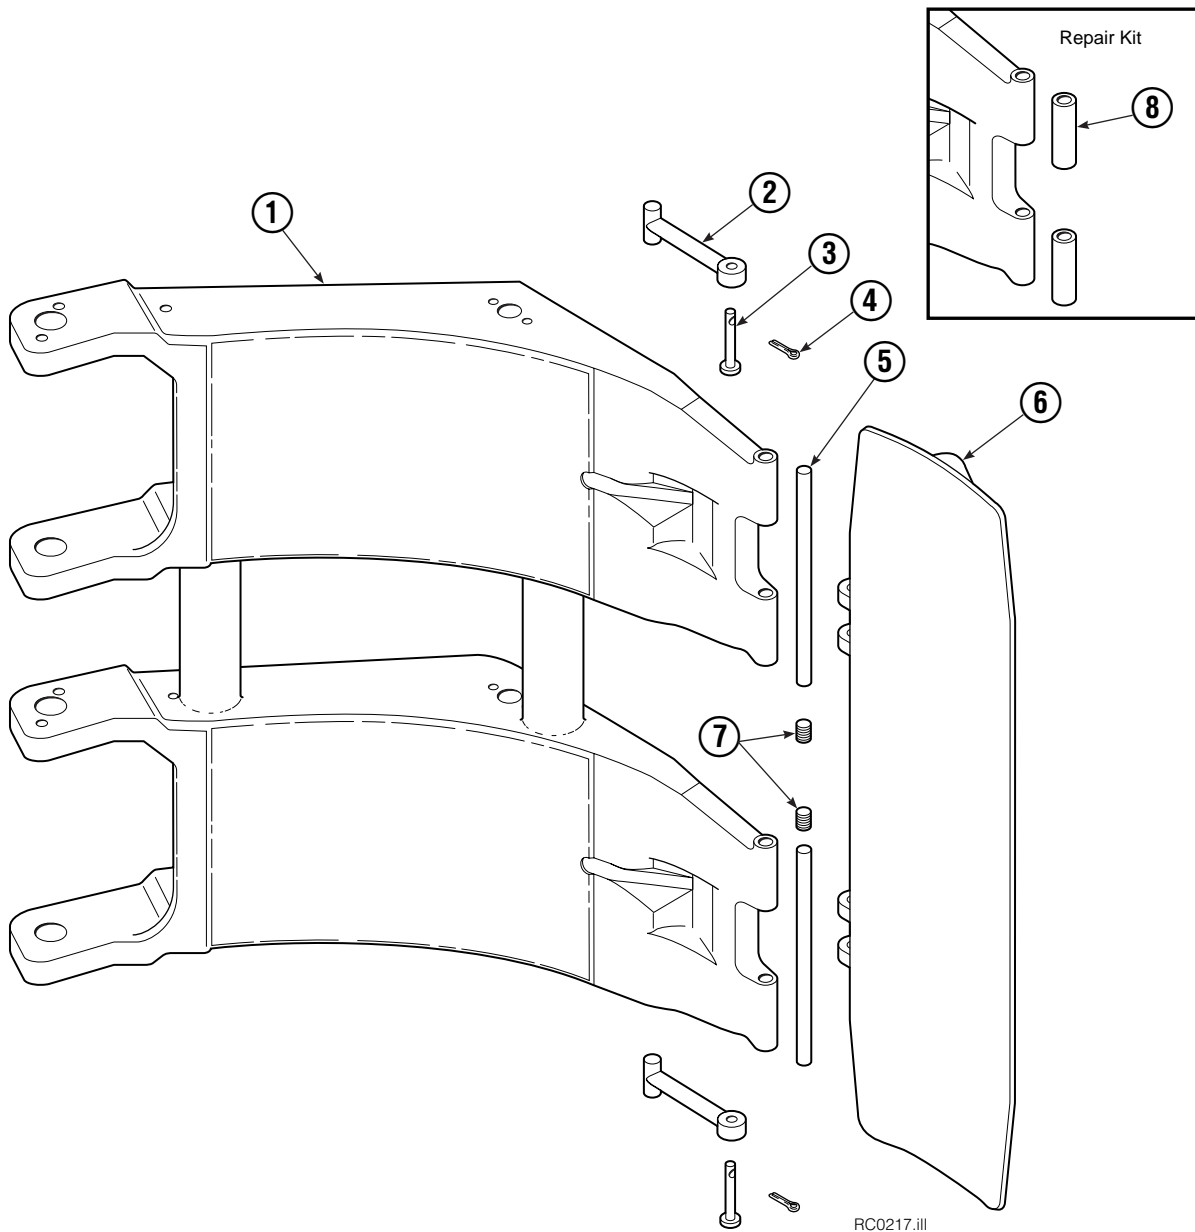

▲ See Revolving Connection page for parts breakdown.

Revolving Connection

90F							
REF	QTY	PART NO.	DESCRIPTION	REF	QTY	PART NO.	DESCRIPTION
		6025982	Revolving Connection	9	2	768798	◆ Capscrew, M8 x 45
1	1	6025914	Body	10	10	604511	Fitting, 6-6
2	3	214649	◆ Seal	11	1	227331	Sequence Valve
3	1	6023274	Shaft	12	1	227318	◆ Quad Ring
4	1	7341	◆ Retaining Ring	13	1	227320	Spool
5	1	6023344	End Block	14	1	220865	Shuttle Check
6	1	3138	◆ Retaining Ring	15	1	609234	Fitting
7	2	684587	◆ O-ring	16	1	663694	Fitting
8	1	6024293	Flow Divider Cartridge	17	1	6020466	Pin Restrictor

♦ Included in Service Kit 555725.

Reference: S-5313, S-5314

Long Arm Cylinder

REF	QTY	PART NO.	DESCRIPTION
		557380	Cylinder Assembly
1	1	674843	Bearing
2	1	560997	Nut
◆3	1	660769	Bearing
◆4	1	662462	Seal
◆5	2	638295	Back-Up Ring
6	2	604511	Fitting, 6-6
7	1	556852	Fitting, 4
8	1	557212	Check Valve
◆9	1	2801	O-Ring
◆10	1	563977	Back-Up Ring
◆11	1	554598	Seal
◆12	1	564930	Wiper
13	1	557399	Rod
14	1	555724	Retainer
15	1	557389	Piston
◆16	1	2722	O-Ring
17	1	555718	Shell
18	1	667516	Check Valve Service Kit
19	1	—	Spacer
20	1	—	Spacer
21	2	675006	Bearing
22	1	669243	Seal Loader
		555725	Service Kit

◆ Included in Service Kit 555725.

Ref: S-5320, S-5321

Short Arm

RC0217.ill

77F			
REF	QTY	PART NO.	DESCRIPTION
		674948	Contact Pad Group ■
1	1	678544	Short Arm
2	2	674994	Link
3	2	682978	Clevis Pin
4	2	6525	Cotter Pin
5	2	674993	Pin
6	1	674962	Contact Pad
7	2	689900	Plug
8	1	676810	Arm Tip Repair Kit

■ Includes items 2 thru 7.

Contact Pad Group & Long Arm

RC0110.iii

77F			
REF	QTY	PART NO.	DESCRIPTION
		386612	Contact Pad Group (items 2-10)
1	2	675134	Arm
2	2	674994	Link
3	2	682978	Clevis Pin
4	2	6525	Cotter Pin
5	2	674993	Pin
6	1	339724	Contact Pad
7	2	689900	Plug
8	1	676810	Arm Tip Repair Kit
9	■	667910	Washer
10	1	339723	Contact Pad