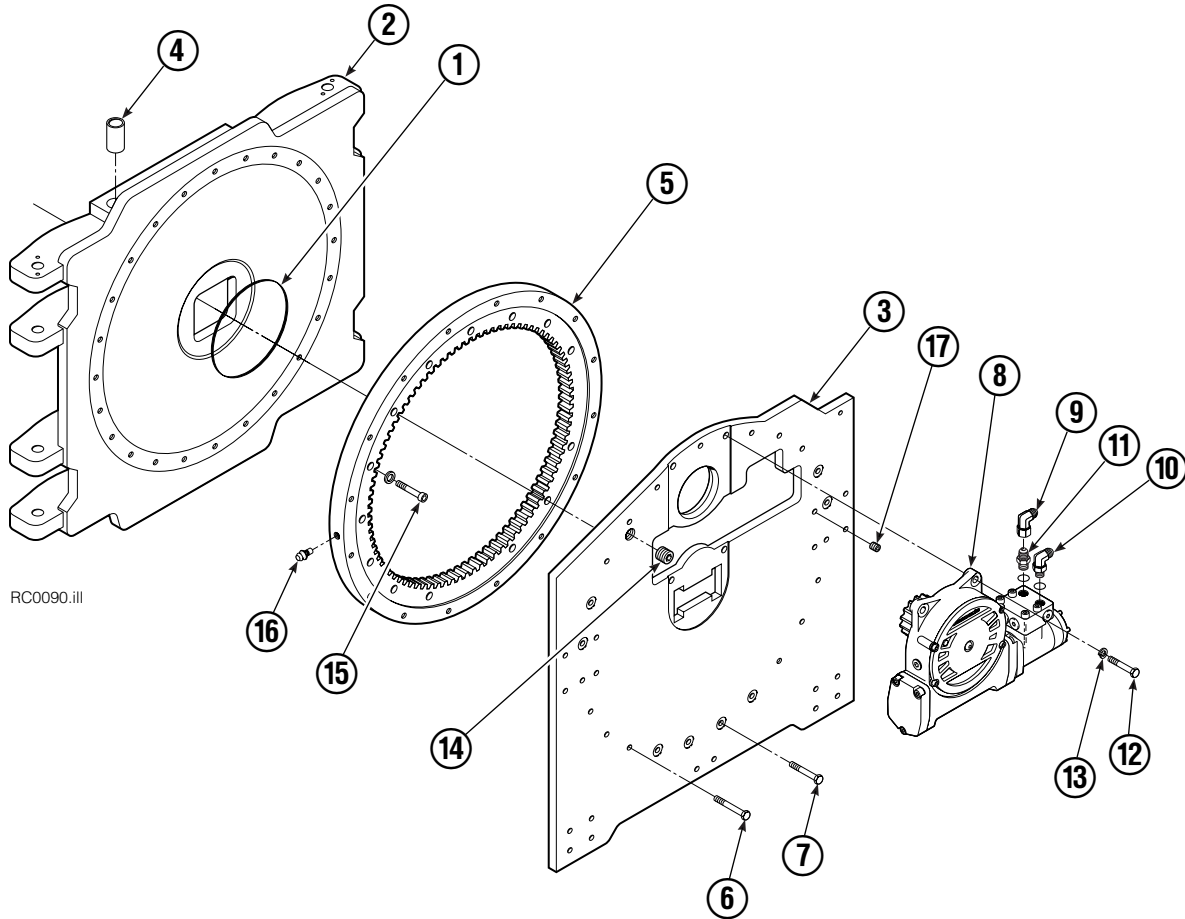

Internet: www.cascorp.com

Safety Decals

RC0636.ill

4

6

5

Roll Clamp Safety Decals			
REF	QTY	PART NO.	DESCRIPTION
1	6	665595	No Hand Hold Decal
2	3	660269	Short Arm Rotation Position Decal
3	4	656038	Caution Decal
4	4	679150	No Step Decal
5	4	665677	Trapped Pressure Decal
6	1	679059	Quick-Change Hook Decal

Frame Group

77F			
REF	QTY	PART NO.	DESCRIPTION
		399294	Frame Group
1	1	670931	Seal
2	1	682437	Faceplate
3	1	678381	Baseplate
4	8	675007	Bushing
5	1	672830	Bearing Assembly
6	13	643539	Capscrew
7	11	643538	Capscrew
● 8	1	399292	Drive Group
9	1	605761	Fitting, 8-8
10	1	601250	Fitting, 8-8
11	1	601377	Fitting, 8-8
12	4	661742	Capscrew
13	17	6290	Lockwasher
14	1	6605	Plug
15	24	4507	Capscrew
16	1	7401	Grease Fitting
17	4	631385	Plug
	1	672842	Bearing Service Kit (items 5 and 15)