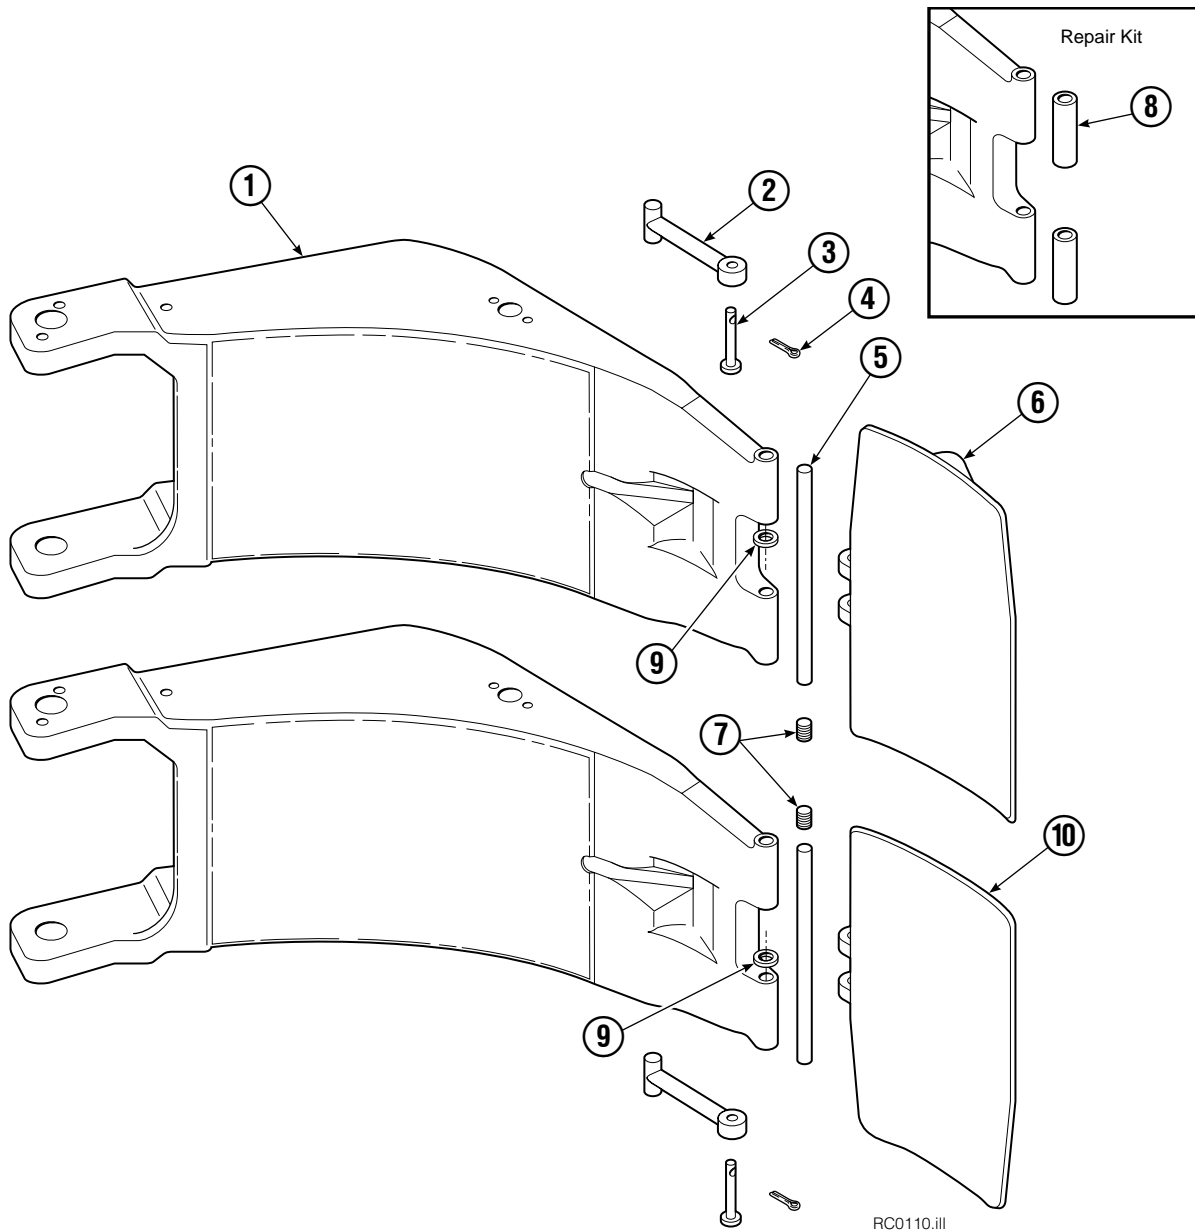

▲ See Revolving Connection page for parts breakdown.

Revolving Connection

90F							
REF	QTY	PART NO.	DESCRIPTION	REF	QTY	PART NO.	DESCRIPTION
		6025982	Revolving Connection	9	2	768798	◆ Capscrew, M8 x 45
1	1	6025914	Body	10	10	604511	Fitting, 6-6
2	3	214649	◆ Seal	11	1	227331	Sequence Valve
3	1	6023274	Shaft	12	1	227318	◆ Quad Ring
4	1	7341	◆ Retaining Ring	13	1	227320	Spool
5	1	6023344	End Block	14	1	220865	Shuttle Check
6	1	3138	◆ Retaining Ring	15	1	609234	Fitting
7	2	684587	◆ O-ring	16	1	663694	Fitting
8	1	6024293	Flow Divider Cartridge	17	1	6020466	Pin Restrictor

◆ Included in Service Kit 555725.

Ref: S-5320, S-5321

Short Arm

RC0217.ill

77F			
REF	QTY	PART NO.	DESCRIPTION
		674948	Contact Pad Group ■
1	1	678544	Short Arm
2	2	674994	Link
3	2	682978	Clevis Pin
4	2	6525	Cotter Pin
5	2	674993	Pin
6	1	674962	Contact Pad
7	2	689900	Plug
8	1	676810	Arm Tip Repair Kit

■ Includes items 2 thru 7.

Contact Pad Group & Long Arm

RC0110.iii

77F			
REF	QTY	PART NO.	DESCRIPTION
		386612	Contact Pad Group (items 2-10)
1	2	675134	Arm
2	2	674994	Link
3	2	682978	Clevis Pin
4	2	6525	Cotter Pin
5	2	674993	Pin
6	1	339724	Contact Pad
7	2	689900	Plug
8	1	676810	Arm Tip Repair Kit
9	■	667910	Washer
10	1	339723	Contact Pad