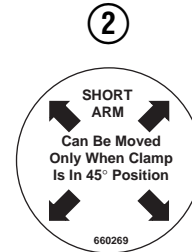

Safety Decals

RC0636.ill

4

6

5

Roll Clamp Safety Decals			
REF	QTY	PART NO.	DESCRIPTION
1	6	665595	No Hand Hold Decal
2	3	660269	Short Arm Rotation Position Decal
3	4	656038	Caution Decal
4	4	679150	No Step Decal
5	4	665677	Trapped Pressure Decal
6	1	679059	Quick-Change Hook Decal

Publications

GA0006.ill

Roll Clamp Publications	
674512	Service Manual
674509	Operator's Guide – Fixed Frame
676268	Operator's Guide – Swing Frame
674510	Installation Instructions – Fixed Frame
674511	Installation Instructions – Swing Frame
677555	Driver Training Video – VHS
678363	Troubleshooting Video – VHS
680664	Servicing Cascade Cylinders – VHS
679929	Tool Catalog
673964	Literature Index Order Form