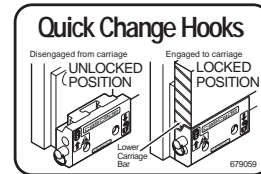

Internet: www.cascorp.com

Safety Decals

RC0636.ill

4

6

5

Roll Clamp Safety Decals			
REF	QTY	PART NO.	DESCRIPTION
1	6	665595	No Hand Hold Decal
2	3	660269	Short Arm Rotation Position Decal
3	4	656038	Caution Decal
4	4	679150	No Step Decal
5	4	665677	Trapped Pressure Decal
6	1	679059	Quick-Change Hook Decal