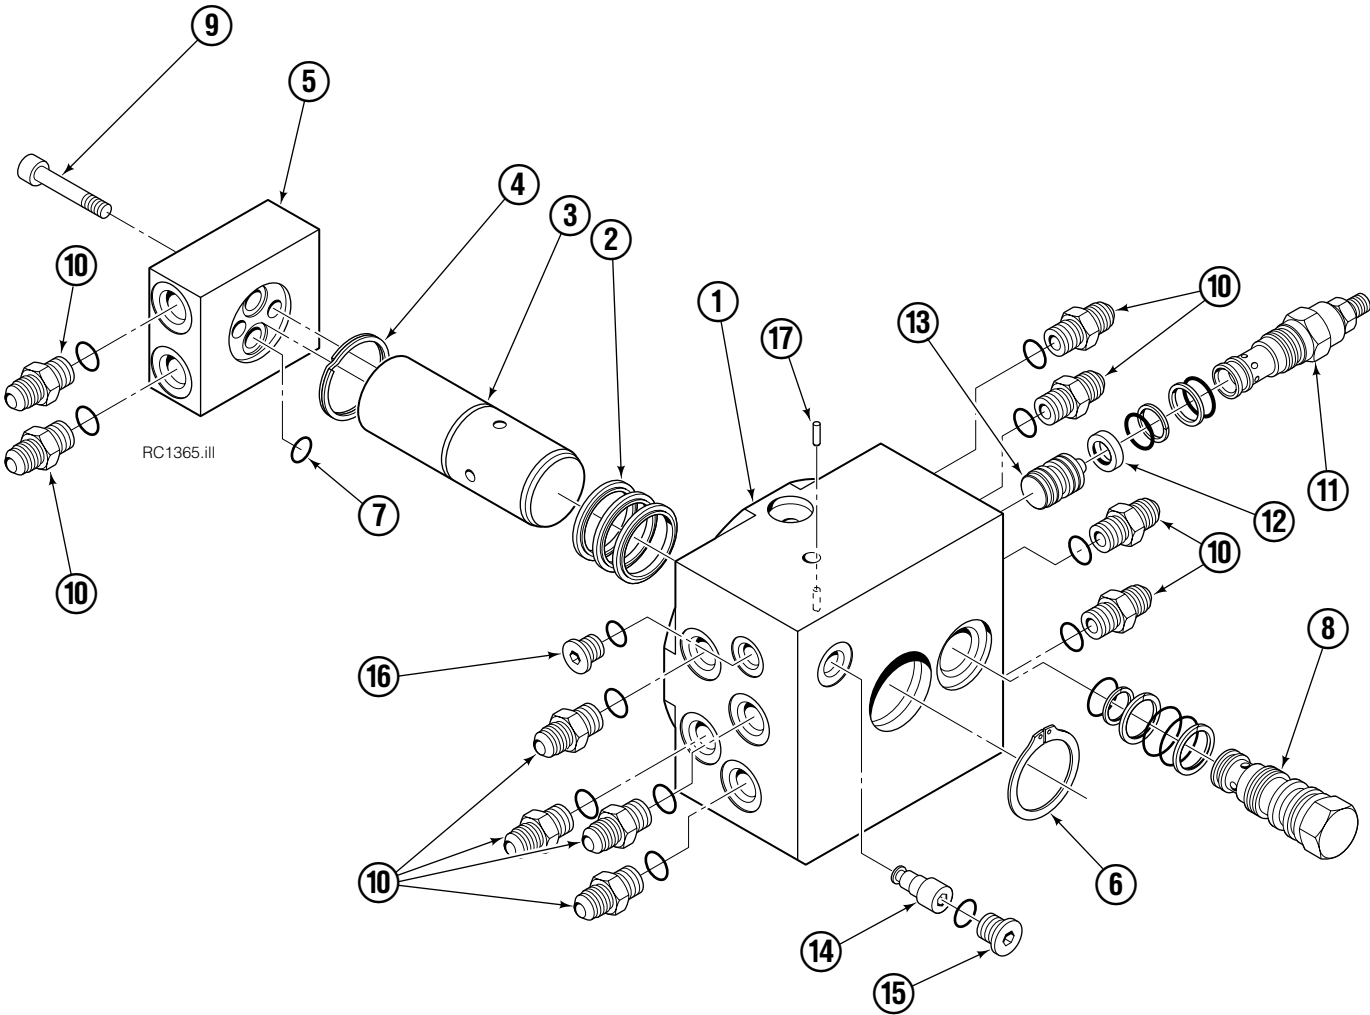

Check Valve

REF	QTY	PART NO.	DESCRIPTION
		670549	Check Valve Assembly
1	2	609453	Fitting, 10
2	2	670552	Spring
3	2	670551	Guide
4	2	7020	Ball
5	2	602580	Fitting, 8
6	2	673989	Spring
7	1	670550	Body
8	1	670553	Spool

Common Components Group

RC0126.ill

77F			
REF	QTY	PART NO.	DESCRIPTION
		680637	Components Group
1	8	660200	Shim
2	24	4466	Capscrew, 3/8 NC x .50 GR8
3	8	674828	Retainer
4	8	680651	Pin
5	8	673385	Drive Pin
6	4	674830	Retainer
7	4	675022	Pin
8	4	681673	Spacer
9	16	673379	Shim
10	4	675086	Drive Pin

Hosing Group

77F			
REF	QTY	PART NO.	DESCRIPTION
		6026311	Hosing Group
1	4	680238	Hose, 58.75 in.
2	1	6025982	Revolving Connection ▲
3	4	680239	Hose, 63.75 in.
4	2	227962	Eye Pin
5	2	4751	Capscrew, M10 x 25
6	4	680114	Insert
7	4	673417	Segment

▲ See Revolving Connection page for parts breakdown.

Revolving Connection

90F							
REF	QTY	PART NO.	DESCRIPTION	REF	QTY	PART NO.	DESCRIPTION
		6025982	Revolving Connection	9	2	768798	◆ Capscrew, M8 x 45
1	1	6025914	Body	10	10	604511	Fitting, 6-6
2	3	214649	◆ Seal	11	1	227331	Sequence Valve
3	1	6023274	Shaft	12	1	227318	◆ Quad Ring
4	1	7341	◆ Retaining Ring	13	1	227320	Spool
5	1	6023344	End Block	14	1	220865	Shuttle Check
6	1	3138	◆ Retaining Ring	15	1	609234	Fitting
7	2	684587	◆ O-ring	16	1	663694	Fitting
8	1	6024293	Flow Divider Cartridge	17	1	6020466	Pin Restrictor