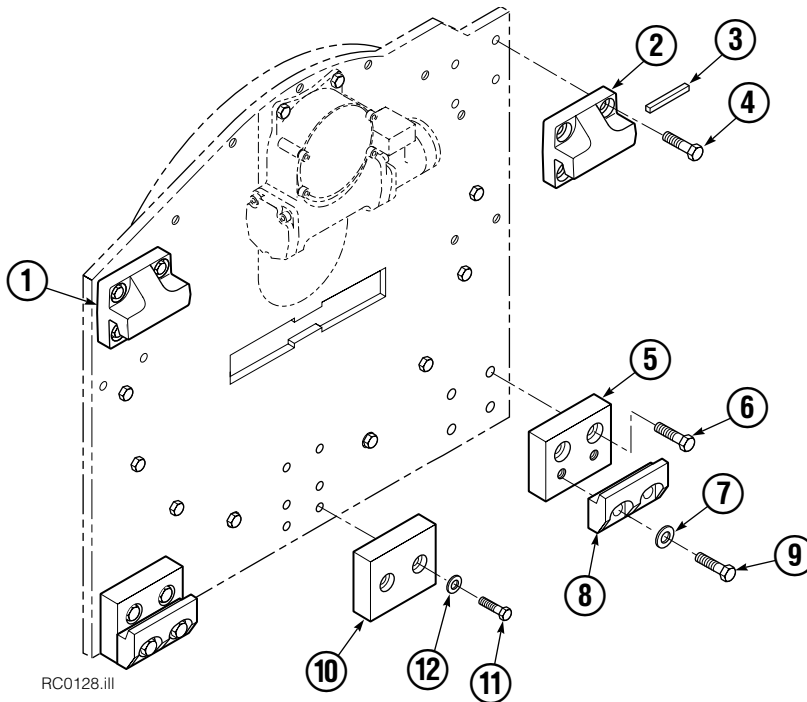

Bolt-On Mounting Group

Class III, 0°			
REF	QTY	PART NO.	DESCRIPTION
		678502	Mounting Group
1	1	670684	Upper Hook – LH
2	1	670685	Upper Hook – RH
3	1	670704	Stop Kit
4	8	667765	Capscrew, 5/8 NC x 1.50
5	2	675080	Spacer
6	4	673387	Capscrew, 5/8 NC x 1.75
7	4	667225	Washer
8	2	675969	Lower Hook
9	4	674252	Capscrew, 5/8 NC x 2.75
10	1	675081	Center Spacer
11	2	4472	Capscrew, 3/8 NC x 1.50
12	2	6372	Lockwasher, 3/8 in. ID