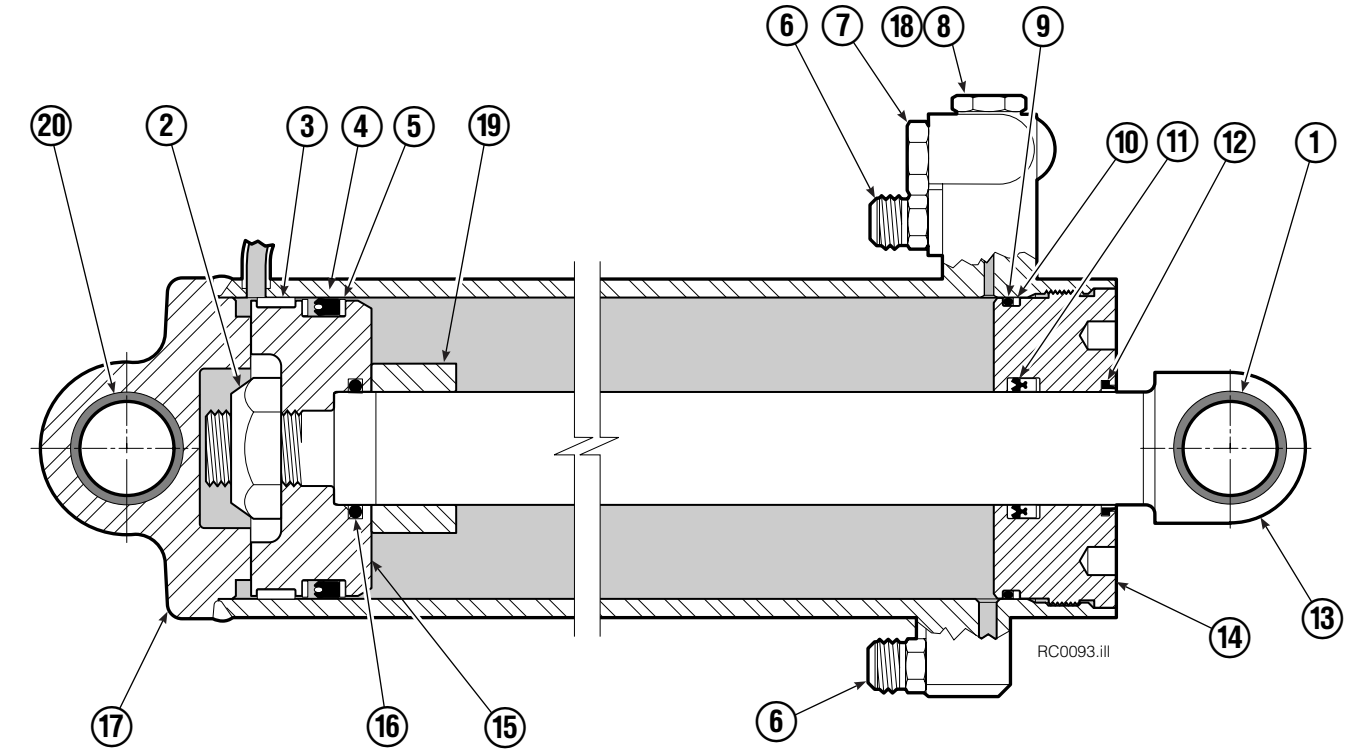

Short Arm Cylinder

REF	QTY	PART NO.	DESCRIPTION
		557360	Cylinder Assembly
1	1	674843	Bearing
2	1	560997	Nut
3	1	660769	Bearing ♦
4	1	662462	Seal ♦
5	2	638295	Back-Up Ring ♦
6	2	604511	Fitting, 6-6
7	1	556852	Fitting, 4
8	1	557212	Check Valve
9	1	2801	O-Ring ♦
10	1	563977	Back-Up Ring ♦
11	1	554598	Seal ♦
12	1	564930	Wiper ♦
13	1	557390	Rod
14	1	555724	Retainer
15	1	557389	Piston
16	1	2722	O-Ring ♦
17	1	555741	Shell
18	1	667516	Check Valve Service Kit
19	1	555774	Spacer
20	2	675006	Bearing
21	1	669243	Seal Loader
		555725	Service Kit

♦ Included in Service Kit 555725.

Reference: S-5313, S-5314