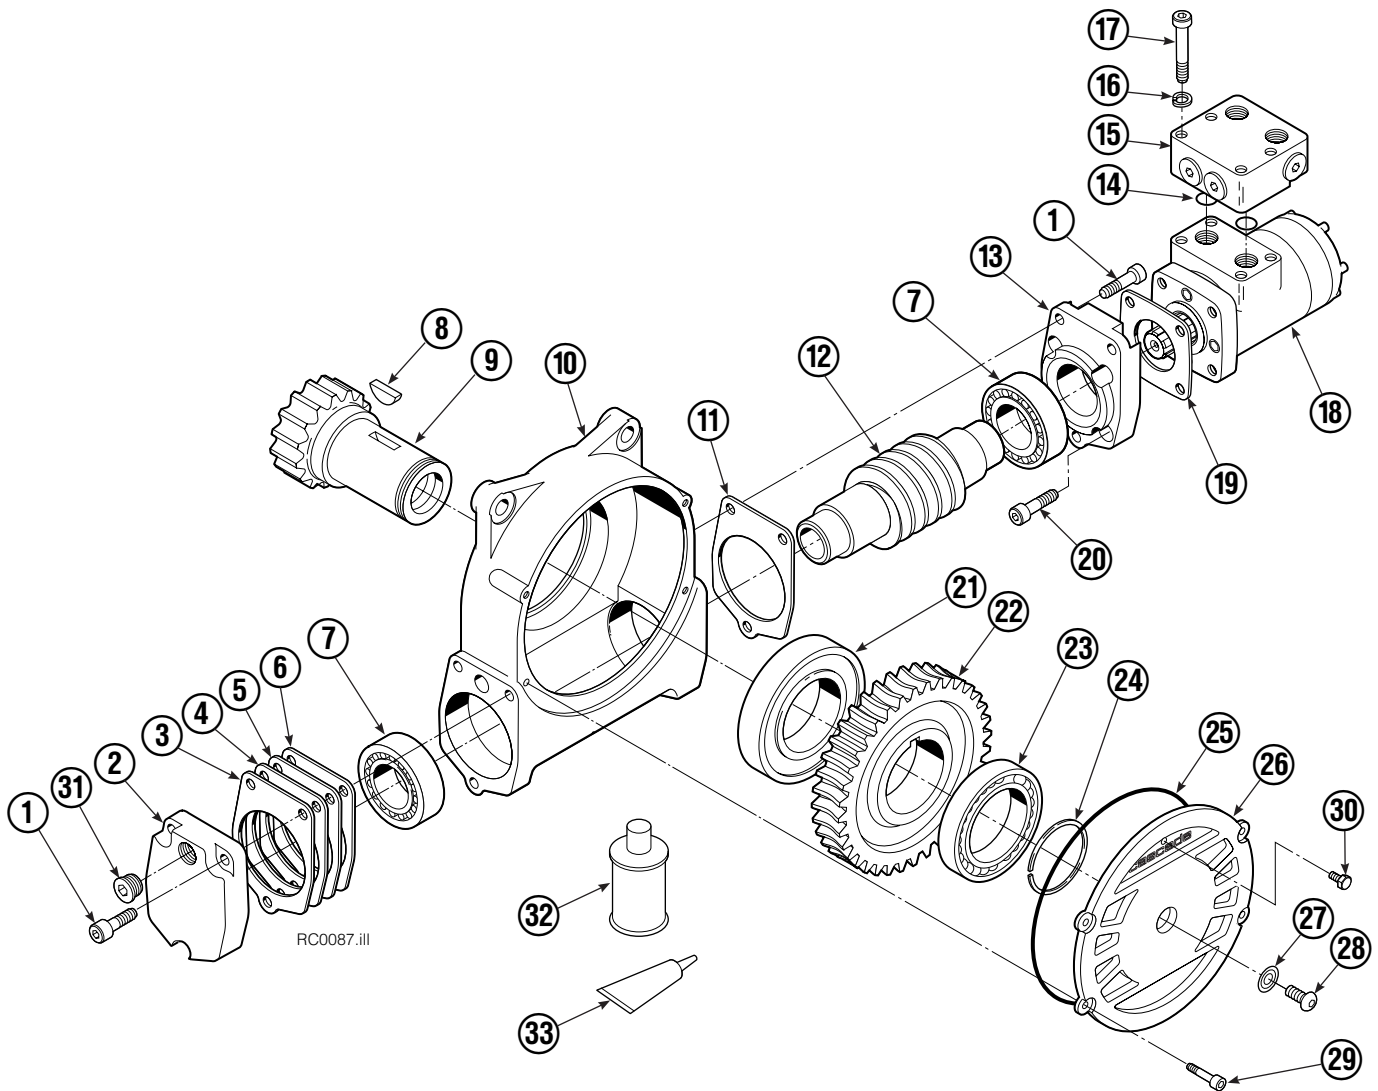

Drive Group

REF	QTY	PART NO.	DESCRIPTION	REF	QTY	PART NO.	DESCRIPTION
		399292	Drive Group with Motor	19	1	670575	Gasket
	■	675631	Drive Group without Motor	20	4	4468	Capscrew, 3/8 NC x .75 GR8
1	6	607071	Capscrew, 7/16 NC x 1.0 GR8	21	1	670580	Bearing
2	1	676855	Cover	22	1	675609	Worm Gear
3	●	674513	Shim – .005" (blue)	23	1	670581	Bearing
4	●	670574	Shim – .010" (brown)	24	1	7214	Snap Ring
5	●	671757	Shim – .015" (pink)	25	1	643423	O-Ring
6	●	671758	Shim – .020" (yellow)	26	1	670567	Cover
7	2	670579	Bearing	27	1	603680	Seal
8	1	670582	Key	28	1	4874	Capscrew
9	1	670556	Pinion	29	4	671535	Capscrew, 5/16 NC x .75
10	1	670565	Housing	30	1	644010	Relief Fitting
11	1	686465	Gasket	31	1	604510	Fitting, 6
12	1	675608	Worm	32	1	656300	Gear Box Lube - 48 oz.
13	1	775553	Adapter	33	1	668184	Sealant
14	2	2705	Seal			670578	Shim Service Kit (items 3-6, 11, 25 & 33)
15	1	670549	Check Valve ▲			675637	Bearing Service Kit (items 21 & 33)
16	4	6444	Lockwasher			675638	Bearing Service Kit (items 3-7, 11 & 25)
17	4	607059	Capscrew, 5/16 NC			206394	Motor Kit (items 11, 14, 18, 19, 20, 33)
18	1	215903	Drive Motor				

■ Includes all items except 15, 17 and 18.

● Quantity as required.

▲ See Check Valve page for parts breakdown.

Reference: Common Parts Group 675627, SK-5032.