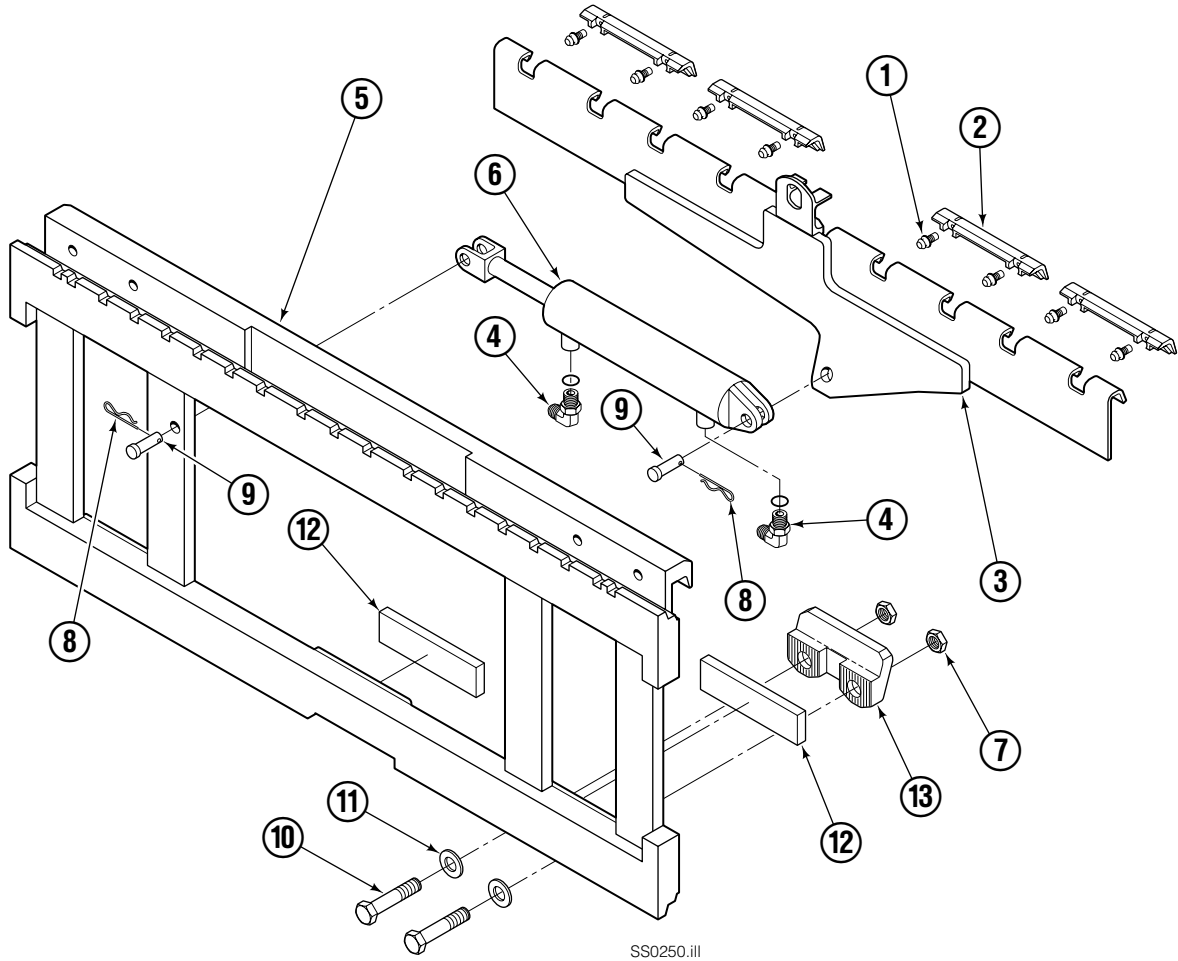

# Safety Decals

120D	
PART NO.	DESCRIPTION
679150	'No Step' Decal
221906	'Pinch Point' Decal

# Sideshifter Group

SS0250.iii

120D			
REF	QTY	PART NO.	DESCRIPTION
		220719	Sideshift Assembly
1	8	7403	Grease Fitting ▲
2	4	672018	Bearing Segment ▲
3	1	216363	Anchor Bracket
4	2	601676	Fitting, 6-6
5	1	216540	Faceplate ■
6	1	676649	Cylinder Assembly ●
7	4	678990	Nut, M16
8	2	672726	Cotter Pin
9	2	678528	Clevis Pin
10	4	752903	Capscrew, M16 x 45
11	4	667225	Washer
12	3	208350	Lower Bearing ★
13	2	204186	Lower Hook