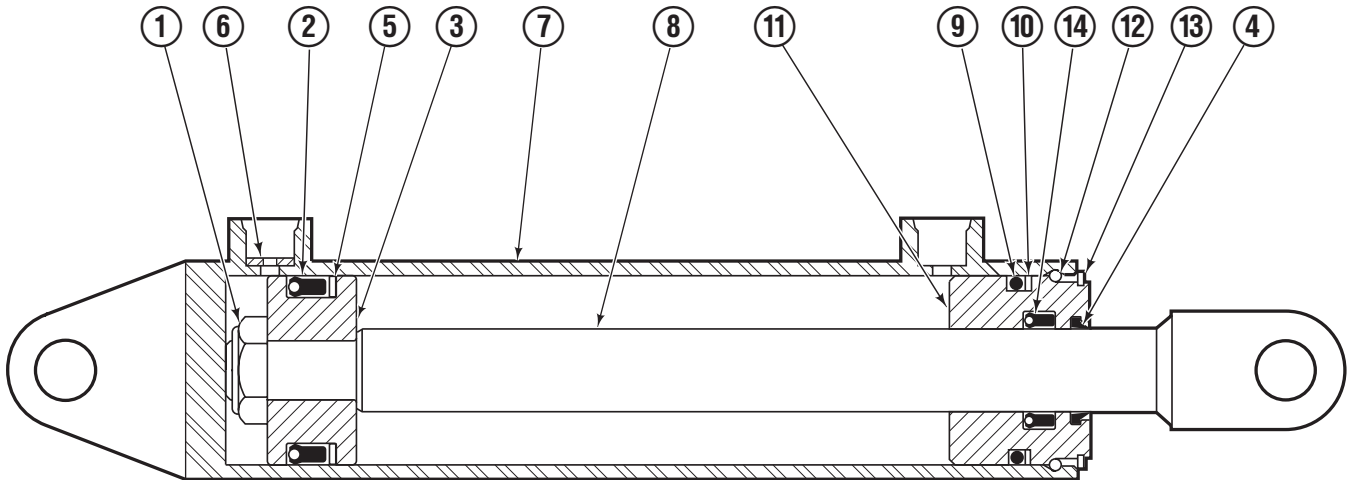

Sideshift Cylinder

FP0029.ill

REF	QTY	PART NO.	DESCRIPTION
		676649	Cylinder Assembly
1	1	553717	Nut
■ 2	1	662456	Seal
3	1	553527	Piston
■ 4	1	636852	Wiper
■ 5	1	649817	Back-up Ring
6	1	564226	Washer (orifice .085)
7	1	676776	Shell
8	1	553530	Rod
■ 9	1	2789	O-Ring
■ 10	1	615132	Back-up Ring
11	1	553528	Retainer
12	1	553688	Retaining Ring
13	1	7211	Snap Ring
■ 14	1	662447	Seal
		553866	Service Kit

■ Included in Service Kit 553866.