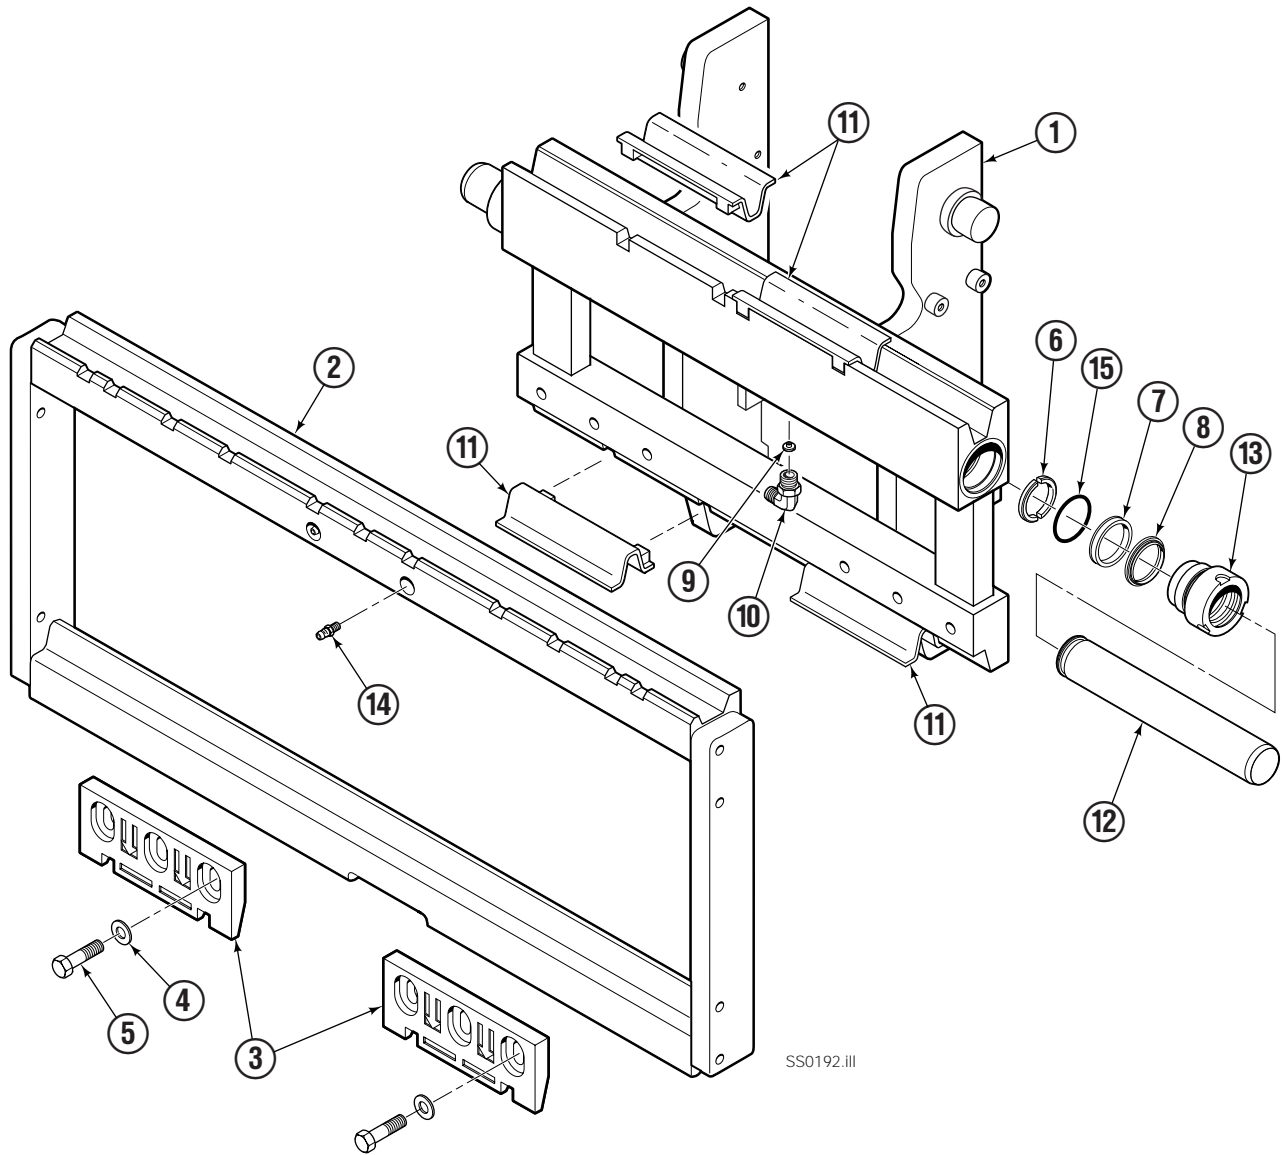

Integral Sideshifter

SS0192.III

35B			
REF	QTY	PART NO.	DESCRIPTION
1	1	221668	Carriage
2	1	798714	Frame - 823 mm
3	2	797084	Lower Hook
4	6	200456	Washer
5	6	763021	Capscrew
6	4	797087	Bearing ●
7	2	797091	Seal ●
8	2	797090	Wiper ●
9	2	564226	Restrictor
10	2	601676	Fitting
11	4	797088	Bearing
12	2	222344	Rod
13	2	220434	Retainer
14	2	7403	Grease Fitting
15	2	218228	O-Ring ●

● Included in Service Kit 222337.

Reference: Drawing 221670 R-1, SK-6430, S-10584.

Nissan Part No. 70810-4G555, Truck Model JA1 Optiview Mast