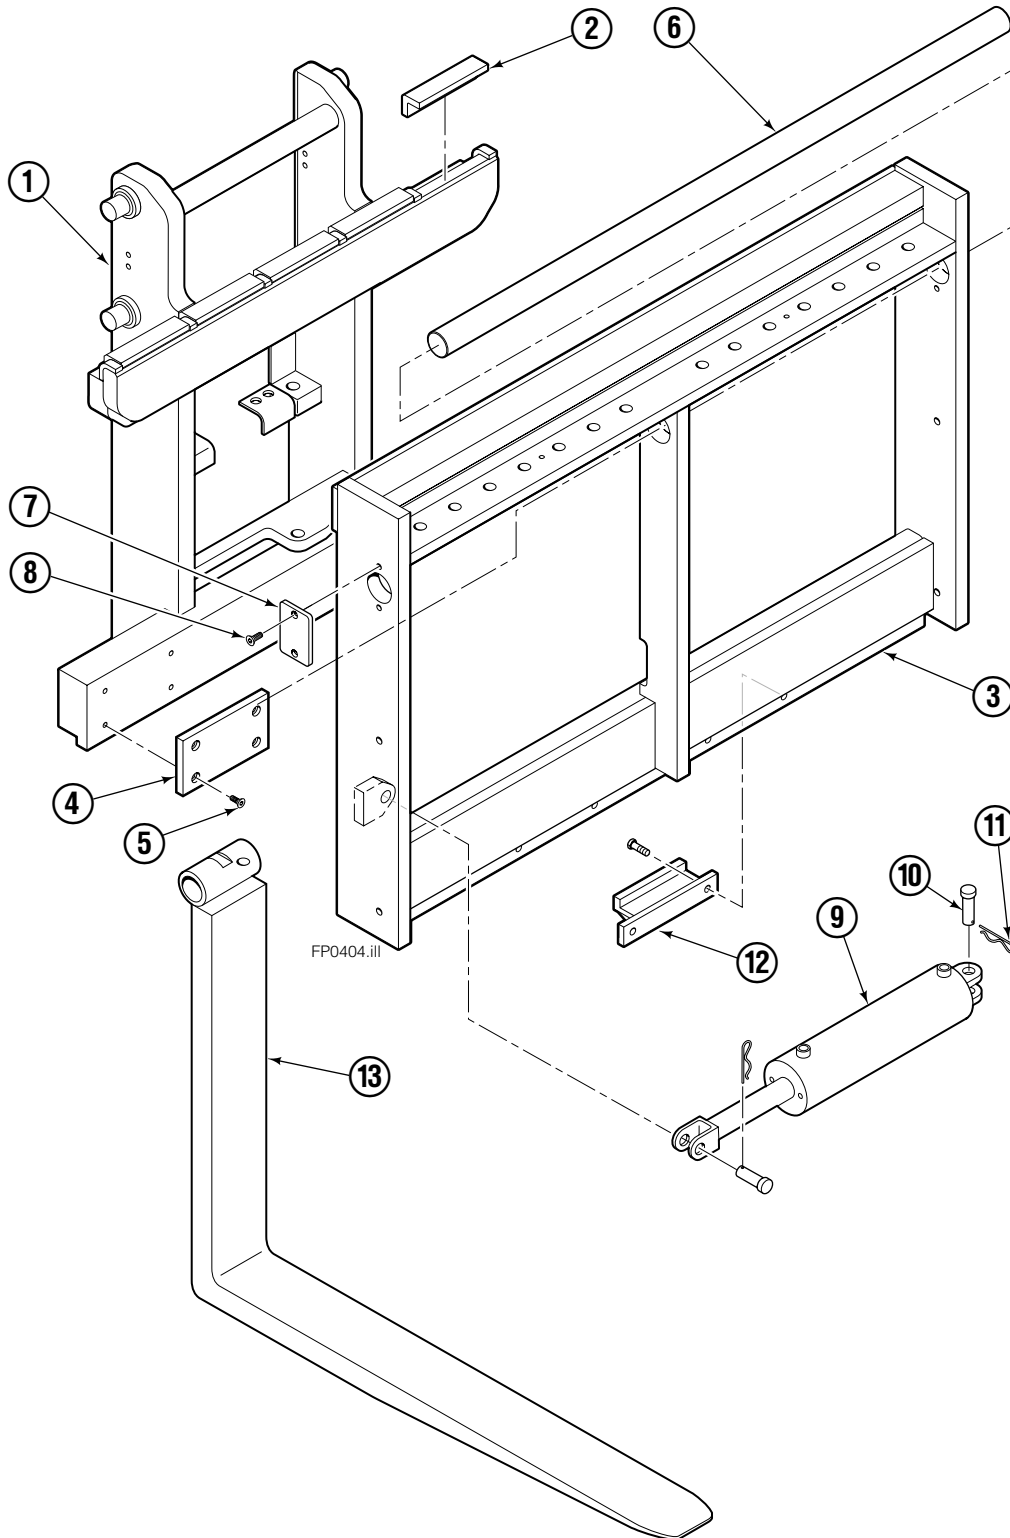

Carriage Assembly

Carriage Assembly

150J			
REF	QTY	PART NO.	DESCRIPTION
		6102128	Carriage Assembly
1	1	6101818	Carriage
2	6	3012106	Upper Bearing
3	1	6100654	Frame
4	3	3013187	Lower Bearing
5	12	766646	Capscrew, M10 x 20
6	1	6008446	Shaft
7	2	3012749	Retainer
8	4	768706	Capscrew, M12 x 35
9	2	6003547	Cylinder ◆
10	2	686215	Clevis Pin
11	2	686217	Cotter Pin
12	2	6012727	Lower Retainer
13	2	6100515	Fork
14	1	6101653	Component Group ◆
15	1	6101080	Fork Retainer Group ◆
16	1	6101825	Side Roller Kit ◆

◆ See specific page for parts breakdown.

Sideshift Cylinder

REF	QTY	PART NO.	DESCRIPTION
		6003547	Cylinder Assembly
1	1	6003548	Shell
2	1	6003549	Rod
3	1	555207	Retainer
4	1	555226	Piston
5	1	662460	Seal ♦
6	1	2722	O-Ring ♦
7	1	660767	Bearing ♦
8	1	560997	Nut
9	1	2797	O-Ring ♦
10	1	615140	Back-Up Ring ♦
11	1	554598	Seal ♦
12	1	564930	Wiper ♦
13	2	638293	Back-Up Ring ♦
14	1	672909	Seal Loader
		555227	Service Kit