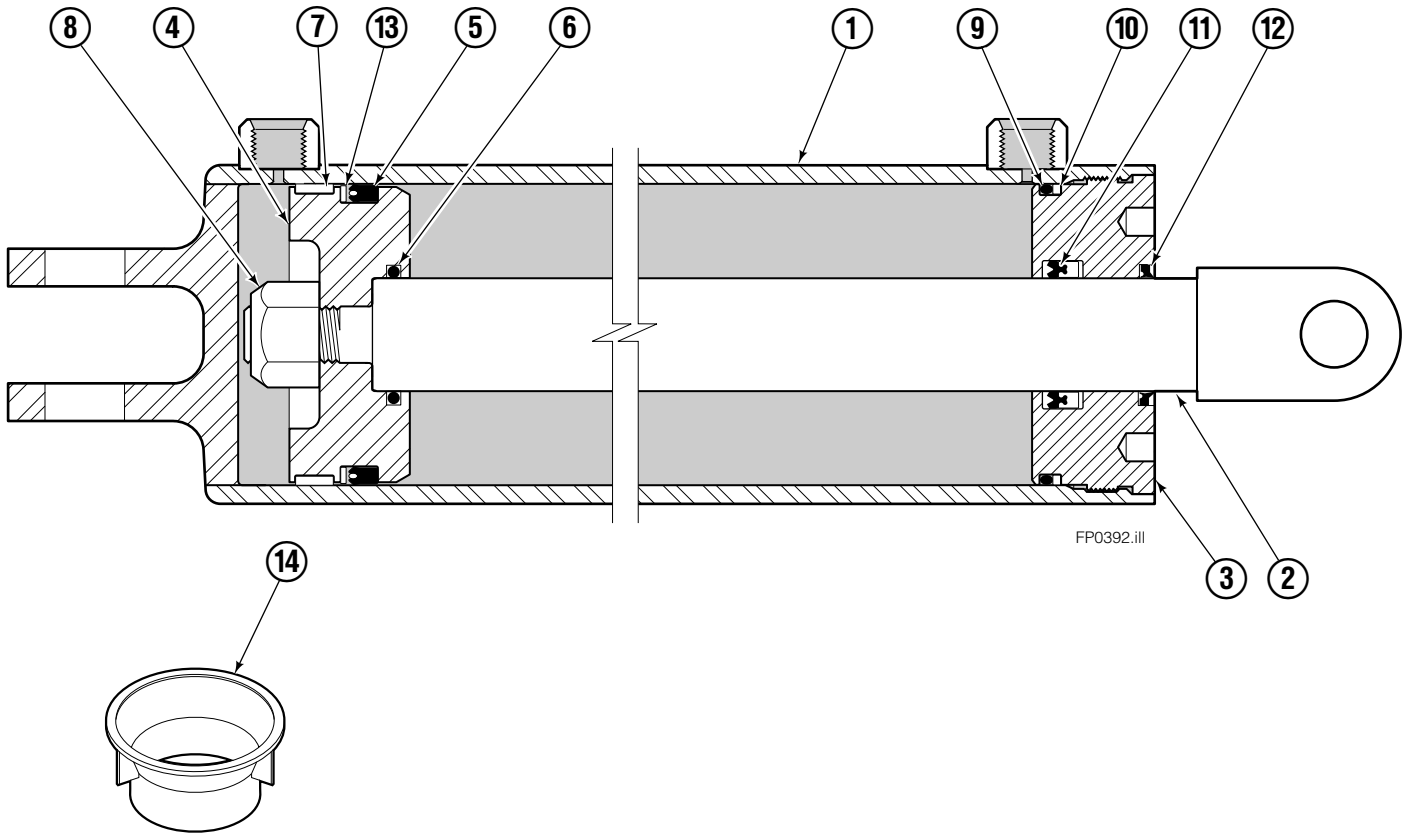

Carriage Assembly

Carriage Assembly

150J			
REF	QTY	PART NO.	DESCRIPTION
		6102128	Carriage Assembly
1	1	6101818	Carriage
2	6	3012106	Upper Bearing
3	1	6100654	Frame
4	3	3013187	Lower Bearing
5	12	766646	Capscrew, M10 x 20
6	1	6008446	Shaft
7	2	3012749	Retainer
8	4	768706	Capscrew, M12 x 35
9	2	6003547	Cylinder ◆
10	2	686215	Clevis Pin
11	2	686217	Cotter Pin
12	2	6012727	Lower Retainer
13	2	6100515	Fork
14	1	6101653	Component Group ◆
15	1	6101080	Fork Retainer Group ◆
16	1	6101825	Side Roller Kit ◆

◆ See specific page for parts breakdown.

Sideshift Cylinder

REF	QTY	PART NO.	DESCRIPTION
		6003547	Cylinder Assembly
1	1	6003548	Shell
2	1	6003549	Rod
3	1	555207	Retainer
4	1	555226	Piston
5	1	662460	Seal ♦
6	1	2722	O-Ring ♦
7	1	660767	Bearing ♦
8	1	560997	Nut
9	1	2797	O-Ring ♦
10	1	615140	Back-Up Ring ♦
11	1	554598	Seal ♦
12	1	564930	Wiper ♦
13	2	638293	Back-Up Ring ♦
14	1	672909	Seal Loader
		555227	Service Kit