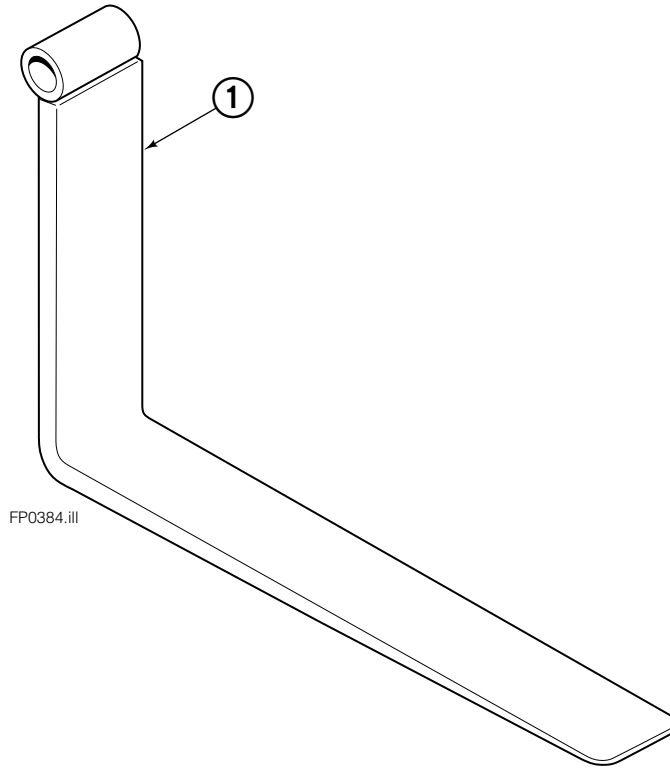

Fork Weldment

REF	QTY	PART NO.	DESCRIPTION
	2	6008646	Fork Weldment