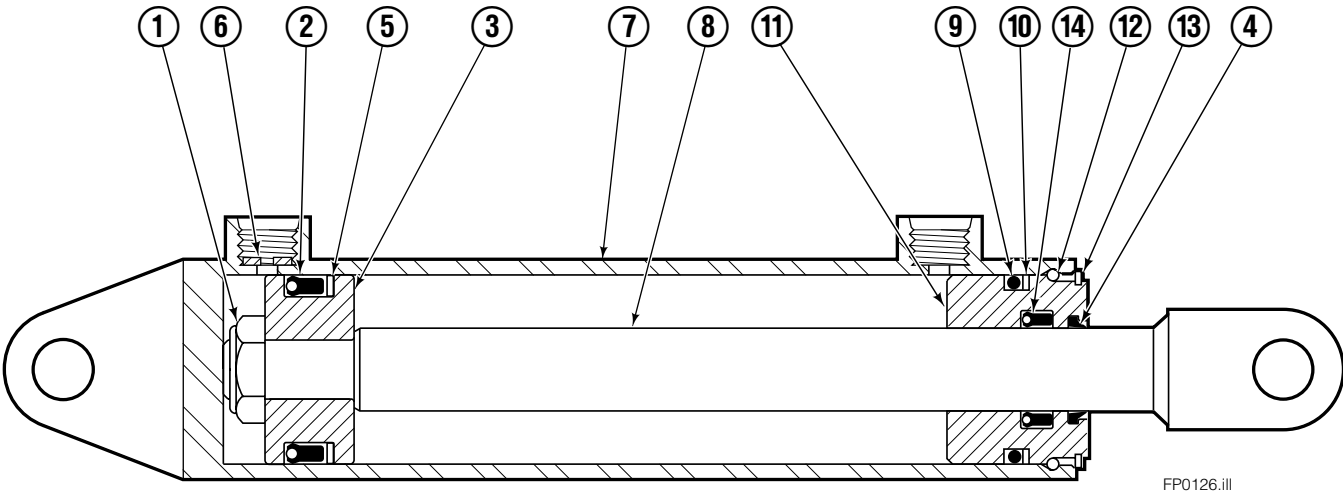

Safety Decals

Mounting Group Sideshifting

Reference:
BC-101
SK-5981
2S-3988

55F

REF	QTY	PART NO.	DESCRIPTION	REF	QTY	PART NO.	DESCRIPTION
	●	207327	Sideshifting Mounting-41" ■	10	4	667225	Washer
1	1	207213	Frame-41" ■	11	6	766154	Capscrew, M16x2,0x40-8.8
2	1	207185	Anchor Bracket-41" ■	12	4	678990	Nut
3	2	601676	Fitting, 6-6	13	1	206909	Lug
4	1	206917	Center Bearing-49" only	14	1	206910	Spacer
5	2	678525	Clevis Pin	15	2	684355	Lockwasher
6	2	672726	Hairpin Cotter	16	2	204187	Upper Bearing
7	1	675548	Cylinder Assembly ◆	17	2	207209	Lower Bearing
8	1	675550	Washer (orifice .085)	18	2	207578	Hose
9	2	204186	Lower Hook				

- Carriage width.
- Includes items 2 through 17.
- ◆ See Cylinder page for parts breakdown.

Sideshift Cylinder ITA Class III

FP0126.ill

55E			
REF	QTY	PART NO.	DESCRIPTION
		675548	Cylinder Assembly
1	1	553857	Nut
2	1	662452	■ Seal
3	1	553501	Piston
4	1	636851	■ Wiper
5	1	638247	■ Back-up Ring
6	1	675550	Washer (orifice .085 in.)
7	1	675549	Shell
8	1	553449	Rod
9	1	2785	■ O-Ring
10	1	615128	■ Back-up Ring
11	1	553500	Retainer
12	1	553856	Retaining Ring
13	1	7202	Snap Ring
14	1	641835	■ Seal
		553861	Service Kit