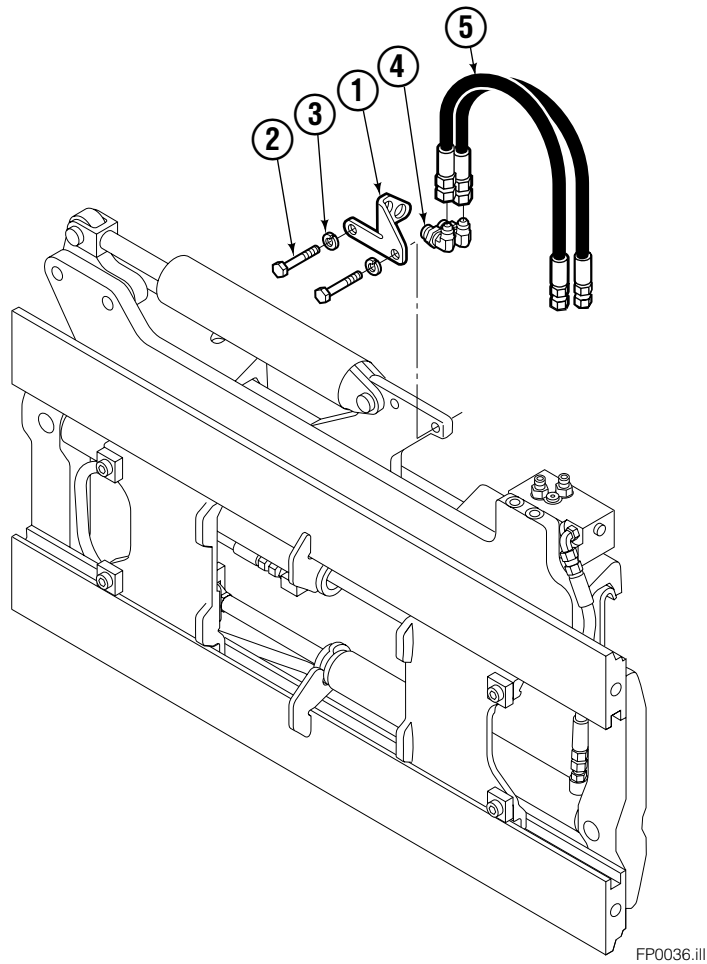

■ Carriage width.

● Included in Service Kit 684827.

Reference: 2-6140, 2-6141.

Right Hand Cylinder

FP0028.iii

55F			
REF	QTY	PART NO.	DESCRIPTION
		583952	Cylinder Assembly – 41" ■
1	1	564177	Shell – 41" ■
2	1	564185	Rod – 41" ■
3	1	685664	Retainer
4	1	685665	Piston
5	1	564193	● Rod End
6	1	5718	● Nut
7	1	636850	● Rod Wiper
8	1	646540	● Rod Seal
9	1	2718	● O-Ring
10	1	615122	● Back-up Ring
11	1	2710	● O-Ring
12	1	663728	● Piston Seal
13	1	563462	Piston Nut
14	1	563916	Retaining Ring
15	1	3137	Snap Ring
		684827	Service Kit

■ Carriage width.

● Included in Service Kit 684827.

Reference: S-6138, S-6139.

Flow Divider Group

FP0035.iii

55F			
REF	QTY	PART NO.	DESCRIPTION
		206921	Flow Divider Group
1	1	206919	Valve ■
2	1	206918	Valve Body
3	1	207301	Cartridge-Combiner
4	2	663694	Fitting, 3
5	2	617915	Fitting, 4-4
6	1	617917	Fitting, 4-4
7	1	679992	Service Kit
8	3	685105	Capscrew
9	3	678993	Lockwasher
10	2	207300	O-Ring
11	6	617915	Fitting, 4-4
12	2	617641	Fitting, 4-4
13	2	609234	Fitting, 4-4
14	1	617916	Fitting, 4-4

■ Includes items 1 through 7.

Standard Installation Group

REF	QTY	PART NO.	DESCRIPTION
		207342	Installation Group
1	1	207314	Bracket
2	2	762899	Capscrew, M10X20-8.8
3	2	681238	Lockwasher
4	2	2453	Fitting, 8-8
5	2	207578	Hose

Backrests

55F			
REF	QTY	PART NO.	DESCRIPTION
1	1	383803	Backrest-42"x42"■
2	4	684586	Lockwasher
3	4	200173	Capscrew

■ Width by Height.

Ref: 3S-3979.

Do you have questions you need answered right now? Call your nearest Cascade Parts Department. Visit us online at www.cascorp.com