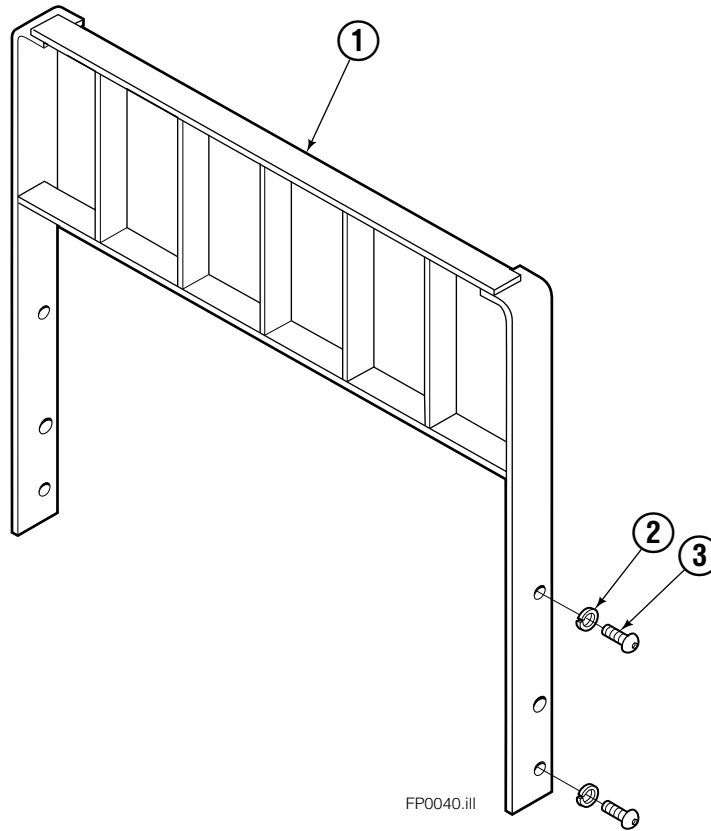

Backrests

55F			
REF	QTY	PART NO.	DESCRIPTION
1	1	383803	Backrest-42"x42"■
2	4	684586	Lockwasher
3	4	200173	Capscrew

■ Width by Height.

Ref: 3S-3979.

Do you have questions you need answered right now? Call your nearest Cascade Parts Department. Visit us online at www.cascorp.com