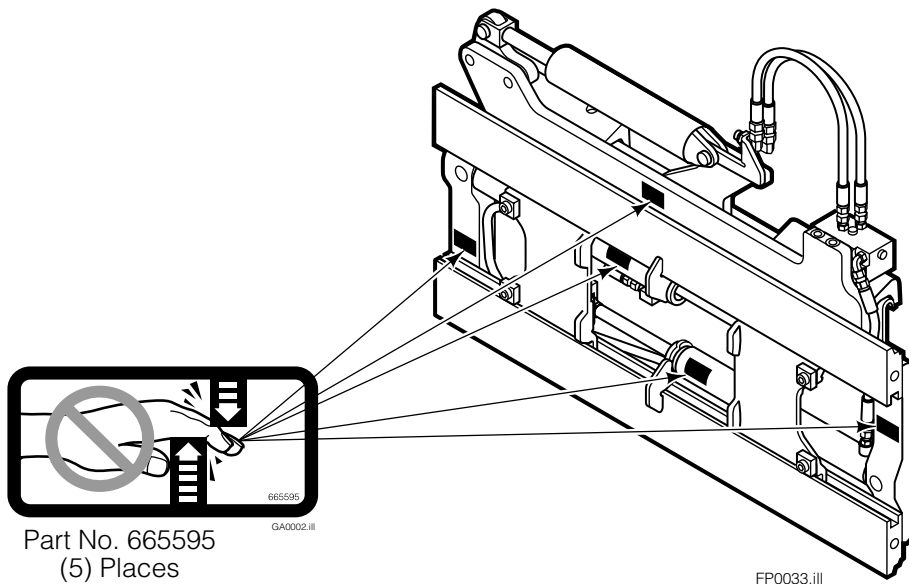

Safety Decals

Mounting Group Sideshifting

Reference:
BC-101
SK-5981
2S-3988

55F

REF	QTY	PART NO.	DESCRIPTION	REF	QTY	PART NO.	DESCRIPTION
	●	207327	Sideshifting Mounting-41" ■	10	4	667225	Washer
1	1	207213	Frame-41" ■	11	6	766154	Capscrew, M16x2,0x40-8.8
2	1	207185	Anchor Bracket-41" ■	12	4	678990	Nut
3	2	601676	Fitting, 6-6	13	1	206909	Lug
4	1	206917	Center Bearing-49" only	14	1	206910	Spacer
5	2	678525	Clevis Pin	15	2	684355	Lockwasher
6	2	672726	Hairpin Cotter	16	2	204187	Upper Bearing
7	1	675548	Cylinder Assembly ◆	17	2	207209	Lower Bearing
8	1	675550	Washer (orifice .085)	18	2	207578	Hose
9	2	204186	Lower Hook				