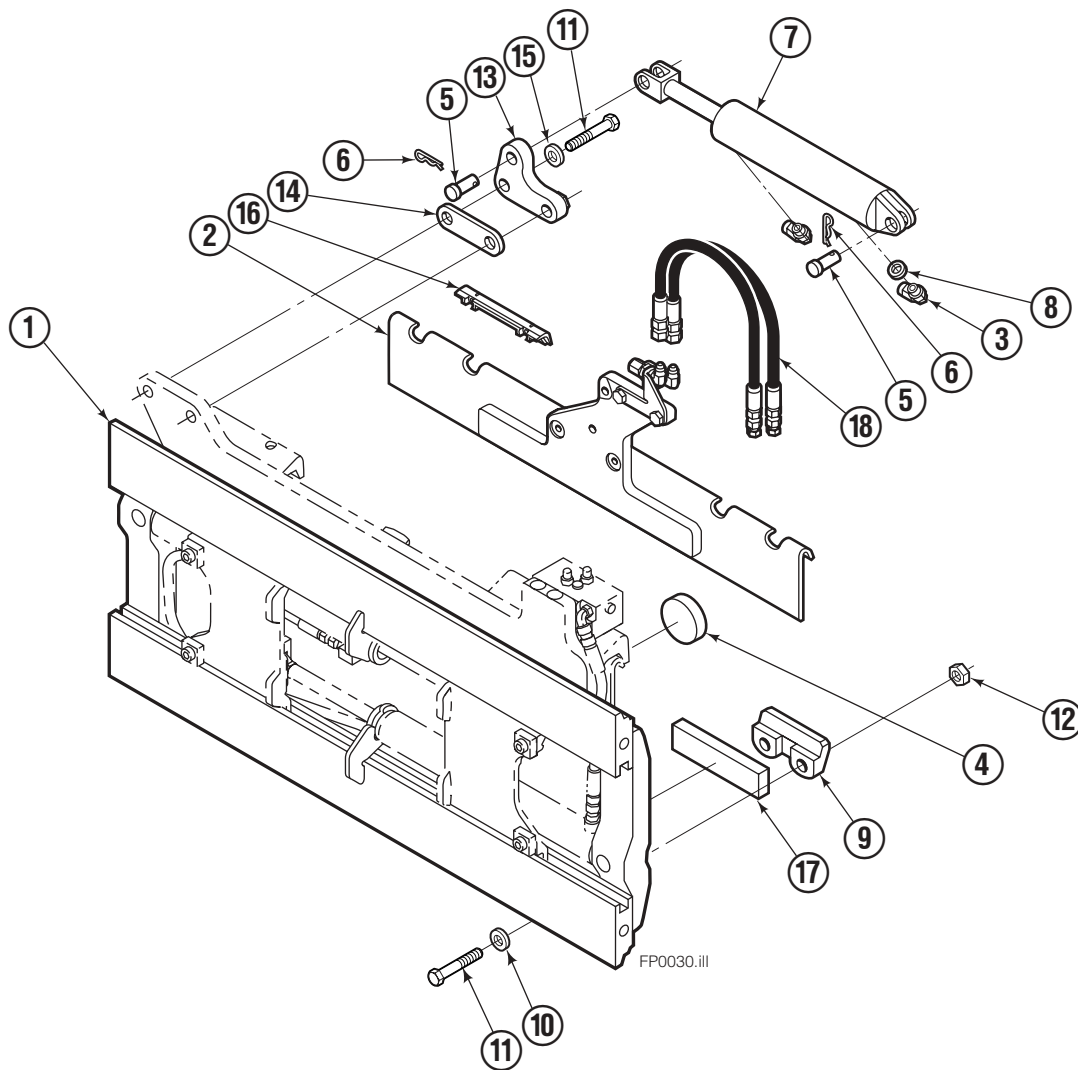

Safety Decals

Mounting Group Sideshifting

Reference:
BC-101
SK-5981
2S-3988

55F

REF	QTY	PART NO.	DESCRIPTION	REF	QTY	PART NO.	DESCRIPTION
	●	207327	Sideshifting Mounting-41" ■	10	4	667225	Washer
1	1	207213	Frame-41" ■	11	6	766154	Capscrew, M16x2,0x40-8.8
2	1	207185	Anchor Bracket-41" ■	12	4	678990	Nut
3	2	601676	Fitting, 6-6	13	1	206909	Lug
4	1	206917	Center Bearing-49" only	14	1	206910	Spacer
5	2	678525	Clevis Pin	15	2	684355	Lockwasher
6	2	672726	Hairpin Cotter	16	2	204187	Upper Bearing
7	1	675548	Cylinder Assembly ◆	17	2	207209	Lower Bearing
8	1	675550	Washer (orifice .085)	18	2	207578	Hose
9	2	204186	Lower Hook				

- Carriage width.
- Includes items 2 through 17.
- ◆ See Cylinder page for parts breakdown.

Sideshift Cylinder ITA Class III

FP0126.ill

55E			
REF	QTY	PART NO.	DESCRIPTION
		675548	Cylinder Assembly
1	1	553857	Nut
2	1	662452	■ Seal
3	1	553501	Piston
4	1	636851	■ Wiper
5	1	638247	■ Back-up Ring
6	1	675550	Washer (orifice .085 in.)
7	1	675549	Shell
8	1	553449	Rod
9	1	2785	■ O-Ring
10	1	615128	■ Back-up Ring
11	1	553500	Retainer
12	1	553856	Retaining Ring
13	1	7202	Snap Ring
14	1	641835	■ Seal
		553861	Service Kit

■ Included in Service Kit 553861.

Hydraulic/Fork Group

Reference:
BC-101
SK-5981

55F							
REF	QTY	PART NO.	DESCRIPTION	REF	QTY	PART NO.	DESCRIPTION
	●	207221	Hydraulic Group-41" ■	13	2	763169	Capscrew
	□	206912	Fork Group	14	2	680217	Lockwasher
1	1	583944	Cylinder Assembly L. H. ◆	15	8	206924	Capscrew
2	1	583952	Cylinder Assembly R. H. ▼	16	2	206925	Pin
3	1	207567	Hose	17	4	207552	Block
4	1	207568	Hose	18	2	206916	Grommet
5	1	207565	Hose	19	2	206926	Clevis Pin
6	1	207569	Hose	20	2	207210	Hairpin Cotter
7	2	207208	Fork Carrier	21	2	768551	Capscrew
8	2	206914	Lug	22	2	7403	Grease Fitting
9	4	206915	Bearing	23	1	768753	Setscrew
10	4	206922	Capscrew	24	1	207211	Jam Nut
11	4	678991	Lockwasher	25	1	200008	Cable Tie
12	2	206923	Eyebolt	26	6	617915	Fitting, 4-4