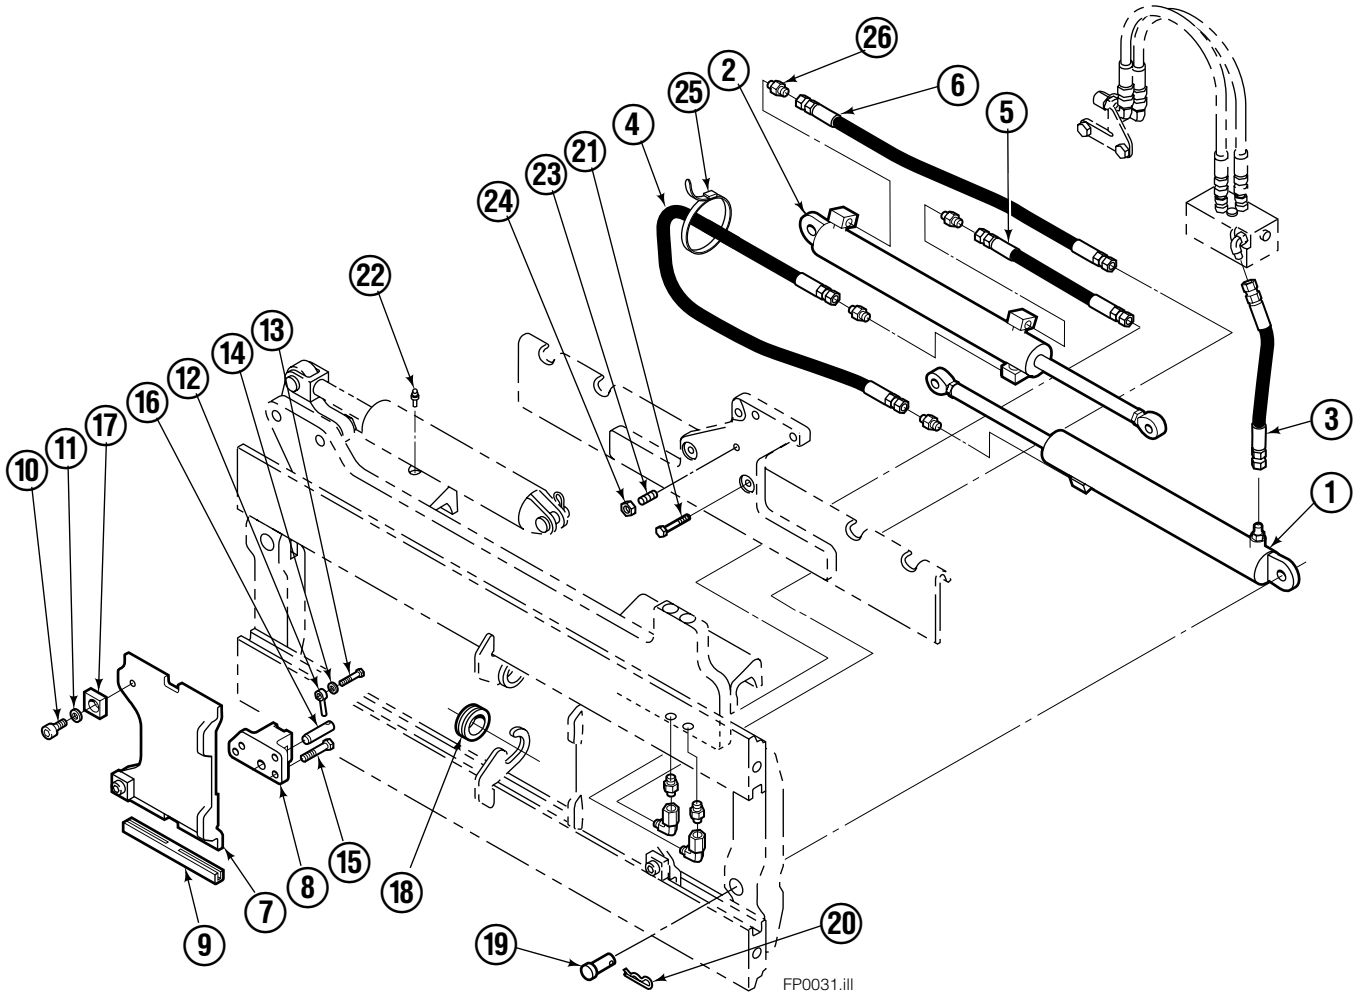

Safety Decals

Mounting Group Sideshifting

Reference:
BC-101
SK-5981
2S-3988

55F

REF	QTY	PART NO.	DESCRIPTION	REF	QTY	PART NO.	DESCRIPTION
	●	207327	Sideshifting Mounting-41" ■	10	4	667225	Washer
1	1	207213	Frame-41" ■	11	6	766154	Capscrew, M16x2,0x40-8.8
2	1	207185	Anchor Bracket-41" ■	12	4	678990	Nut
3	2	601676	Fitting, 6-6	13	1	206909	Lug
4	1	206917	Center Bearing-49" only	14	1	206910	Spacer
5	2	678525	Clevis Pin	15	2	684355	Lockwasher
6	2	672726	Hairpin Cotter	16	2	204187	Upper Bearing
7	1	675548	Cylinder Assembly ◆	17	2	207209	Lower Bearing
8	1	675550	Washer (orifice .085)	18	2	207578	Hose
9	2	204186	Lower Hook				

- Carriage width.
- Includes items 2 through 17.
- ◆ See Cylinder page for parts breakdown.

Sideshift Cylinder ITA Class III

FP0126.ill

55E			
REF	QTY	PART NO.	DESCRIPTION
		675548	Cylinder Assembly
1	1	553857	Nut
2	1	662452	■ Seal
3	1	553501	Piston
4	1	636851	■ Wiper
5	1	638247	■ Back-up Ring
6	1	675550	Washer (orifice .085 in.)
7	1	675549	Shell
8	1	553449	Rod
9	1	2785	■ O-Ring
10	1	615128	■ Back-up Ring
11	1	553500	Retainer
12	1	553856	Retaining Ring
13	1	7202	Snap Ring
14	1	641835	■ Seal
		553861	Service Kit

■ Included in Service Kit 553861.

Hydraulic/Fork Group

Reference:
BC-101
SK-5981

55F							
REF	QTY	PART NO.	DESCRIPTION	REF	QTY	PART NO.	DESCRIPTION
	●	207221	Hydraulic Group-41" ■	13	2	763169	Capscrew
	□	206912	Fork Group	14	2	680217	Lockwasher
1	1	583944	Cylinder Assembly L. H. ◆	15	8	206924	Capscrew
2	1	583952	Cylinder Assembly R. H. ▼	16	2	206925	Pin
3	1	207567	Hose	17	4	207552	Block
4	1	207568	Hose	18	2	206916	Grommet
5	1	207565	Hose	19	2	206926	Clevis Pin
6	1	207569	Hose	20	2	207210	Hairpin Cotter
7	2	207208	Fork Carrier	21	2	768551	Capscrew
8	2	206914	Lug	22	2	7403	Grease Fitting
9	4	206915	Bearing	23	1	768753	Setscrew
10	4	206922	Capscrew	24	1	207211	Jam Nut
11	4	678991	Lockwasher	25	1	200008	Cable Tie
12	2	206923	Eyebolt	26	6	617915	Fitting, 4-4