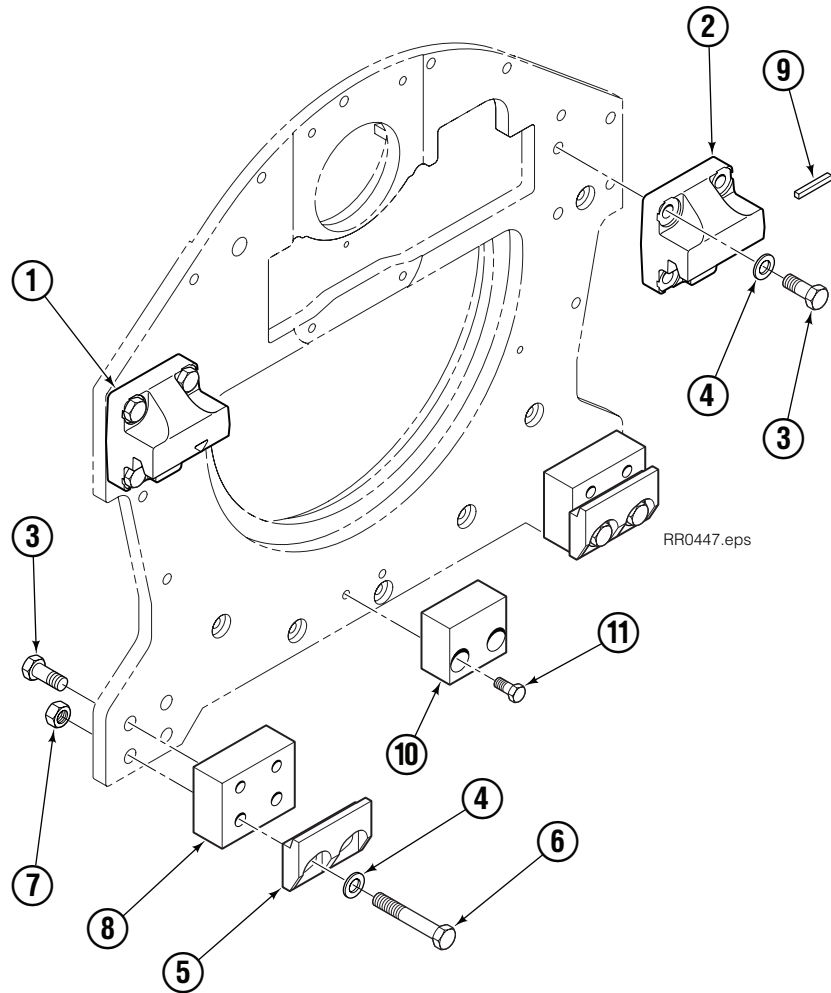

Fork Bar Group

RR0444.eps

45G			
REF	QTY	PART NO.	DESCRIPTION
		6055351	Fork Bar Group
1	1	6055353	Upper Bar
2	1	6055352	Lower Bar
3	14	769574	Capscrew, M16 x 35
4	14	678992	Lockwasher, M16
5	2	6052240	Keeper
6	4	680084	Capscrew, M12 x 25
7	4	683822	Lockwasher, M12

Fork Group

45G			
REF	QTY	PART NO.	DESCRIPTION
		6055343	Fork Assembly
1	1	6055339	Fork
2	1	7000209	Knob ◆
3	1	7000194	Pin ◆
4	1	7000210	Coiled Spring Pin ◆
5	1	700196	Spring ◆

◆ Included in Pin Kit 7000031.

Reference: S-22588.

Bolt-On Mounting Group

Class II, 0°			
REF	QTY	PART NO.	DESCRIPTION
		6051543	Mounting Group
1	1	670523	Upper Hook – LH
2	1	670524	Upper Hook – RH
3	12	766154	Capscrew, M16 x 40
4	12	217637	Washer, M16
5	2	675968	Lower Hook
6	4	765612	Capscrew, M16 x 100
7	4	781534	Nut, M16
8	2	781400	Spacer
9	1	669344	Stop Block Kit
10	1	680683	Center Spacer
11	2	767810	Capscrew, M12 x 25