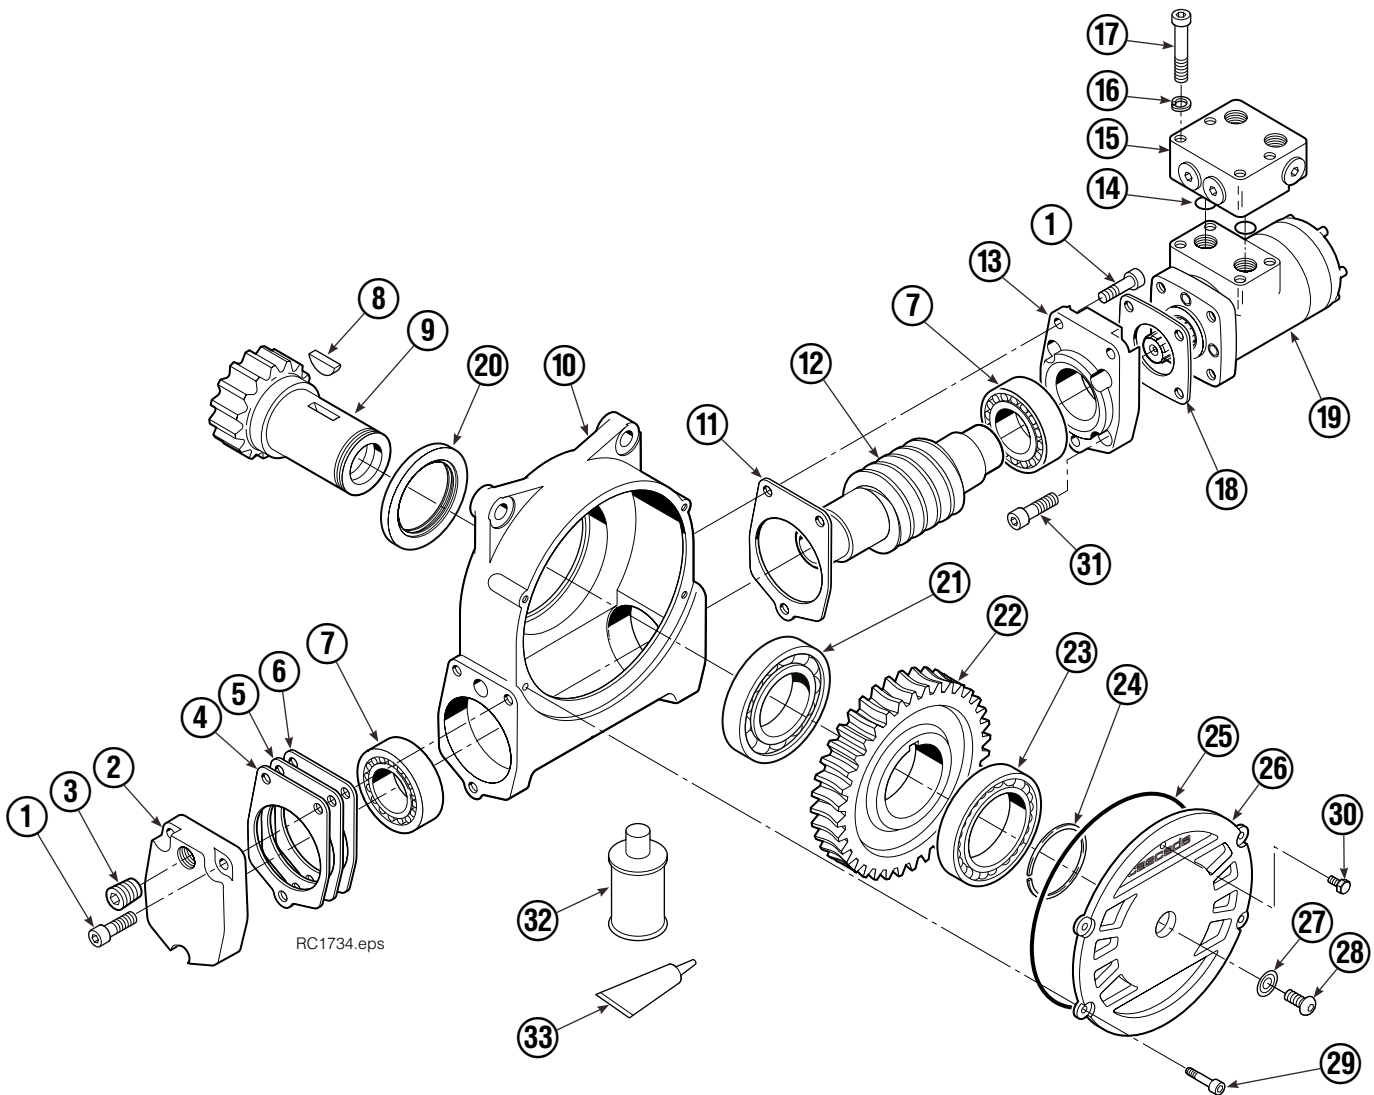

Drive Group

REF	QTY	PART NO.	DESCRIPTION	REF	QTY	PART NO.	DESCRIPTION
		368073	Drive Group with 2.2 c.i. Motor	18	1	670575	Gasket
1	6	769570	Capscrew, M12 x 25	19	1	206406	Drive Motor – 2.2 c.i. ▼
2	1	676855	Cover	20	1	3014870	Seal
3	1	604510	Fitting, 6	21	1	6033892	Bearing ■
4	●	670574	Shim – .010" (brown)	22	1	675609	Worm Gear
5	●	671757	Shim – .015" (pink)	23	1	670581	Bearing
6	●	671758	Shim – .020" (yellow)	24	1	7214	Snap Ring
7	2	670579	Bearing	25	1	643423	O-Ring
8	1	670582	Key	26	1	775552	Cover
9	1	670506	Pinion	27	1	783609	Seal
10	1	775551	Housing	28	1	783608	Capscrew, M12 x 16
11	1	686465	Gasket	29	4	200882	Capscrew, M8 x 20
12	1	675608	Worm	30	1	644010	Relief Fitting
13	1	775553	Adapter	31	4	4468	Capscrew, 3/8 NC x .75 GR8
14	2	2705	O-Ring	32	1	656300	Gear Box Lube – 48 oz.
15	1	670549	Check Valve ▲	33	1	668184	Sealant
16	4	6444	Lockwasher			670578	Shim Service Kit (items 4-6,11,25,33)
17	4	607059	Capscrew, 5/16 NC x 1.75 GR8			206397	Motor Kit (items 11,14,18,19,33)

● Quantity as required.

▲ See Check Valve page for parts breakdown.

Reference: Common Parts 795490, SKN-5527.

▼ See Drive Motor page for parts breakdown.

■ For service replacement use Bearing 670580.