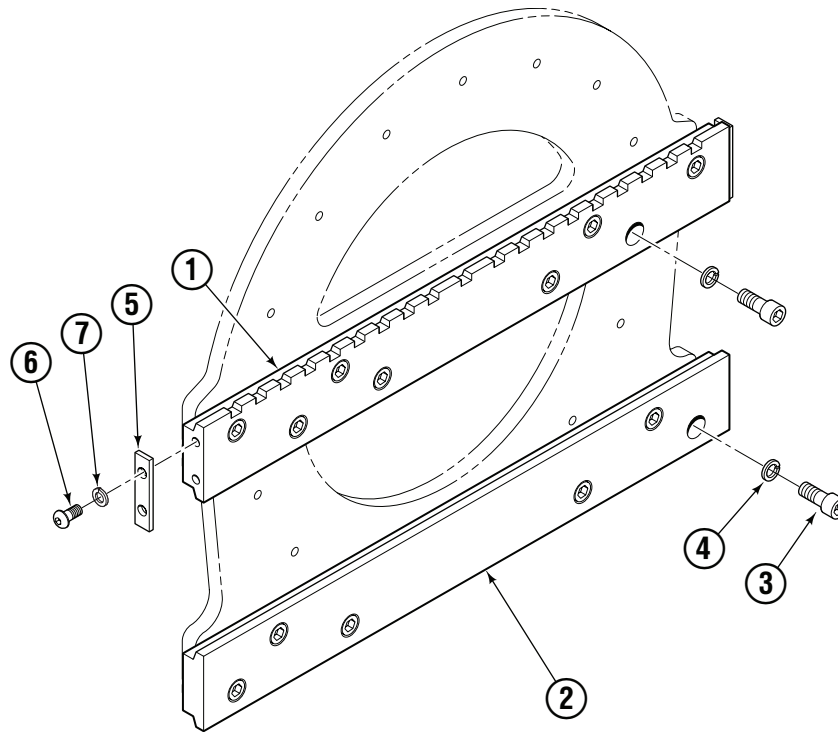

Fork Bar Group

RR0444.eps

45G			
REF	QTY	PART NO.	DESCRIPTION
		6055351	Fork Bar Group
1	1	6055353	Upper Bar
2	1	6055352	Lower Bar
3	14	769574	Capscrew, M16 x 35
4	14	678992	Lockwasher, M16
5	2	6052240	Keeper
6	4	680084	Capscrew, M12 x 25
7	4	683822	Lockwasher, M12