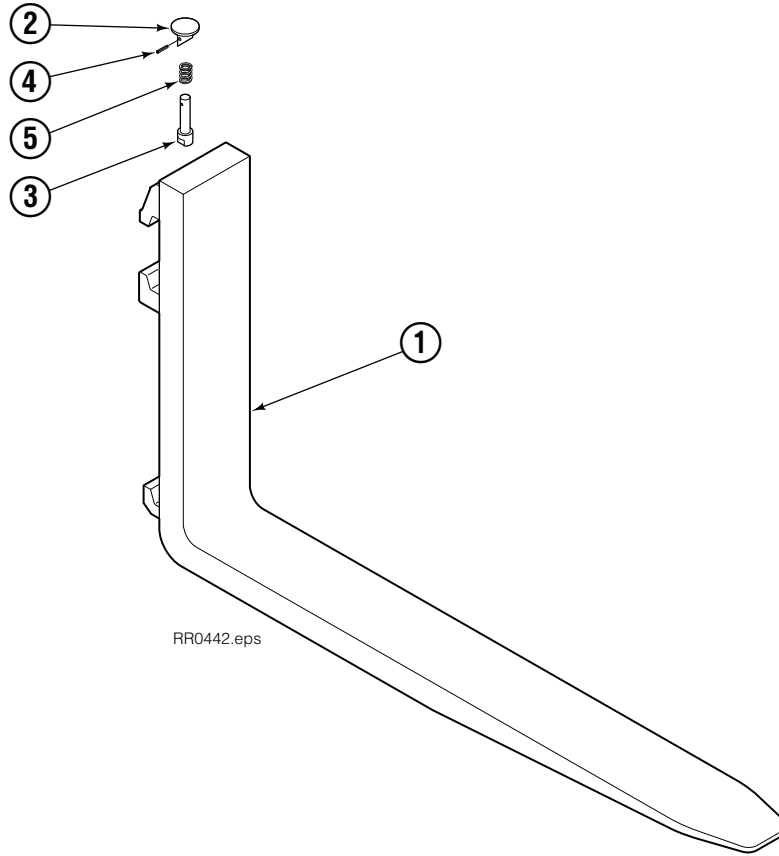

Fork Group

45G			
REF	QTY	PART NO.	DESCRIPTION
		6055343	Fork Assembly
1	1	6055339	Fork
2	1	7000209	Knob ◆
3	1	7000194	Pin ◆
4	1	7000210	Coiled Spring Pin ◆
5	1	700196	Spring ◆

◆ Included in Pin Kit 7000031.

Reference: S-22588.