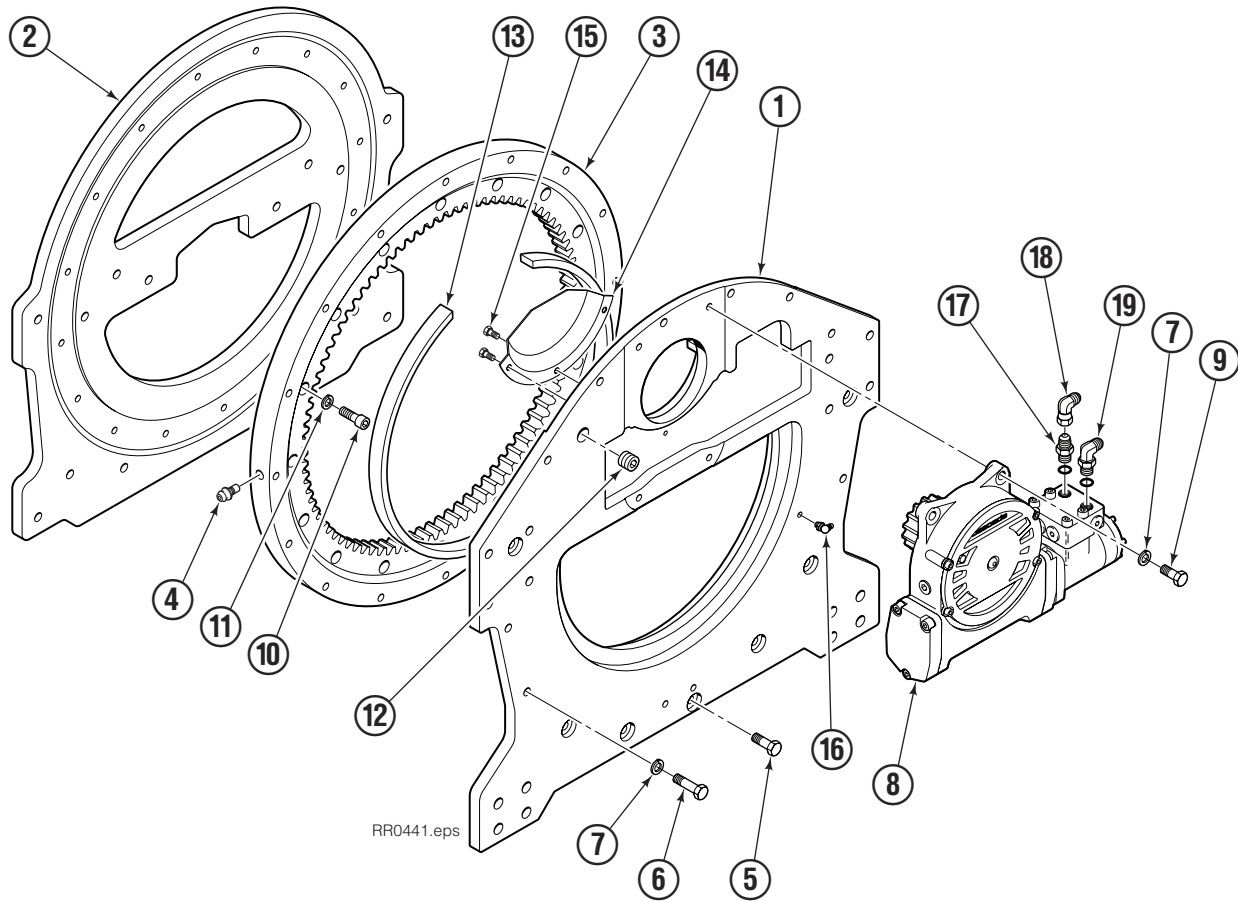

Internet: www.cascorp.com

Safety Decals

RR0026.eps

G Rotator			
REF	QTY	PART NO.	DESCRIPTION
1	1	679150	No Step Decal

Publications

G Rotator	
6073002	Installation Instructions
672714	Operator Guide
6073955	Service Manual
679929	Tool Catalog
673964	Literature Index Order Form

Rotator Group

45G			
REF	QTY	PART NO.	DESCRIPTION
		6055356	Rotator Group
1	1	6051999	Baseplate
2	1	6055313	Faceplate
3	1	775434	Bearing Assembly
4	1	7401	Grease Fitting
5	7	212305	Capscrew, M12 x 35
6	9	206174	Capscrew, M12 x 45
7	13	683822	Lockwasher, M12
8	1	368073	Drive Group ◆
9	4	763021	Capscrew, M12 x 30
10	16	769572	Capscrew, M12 x 35
11	16	678991	Lockwasher, M12
12	1	6605	Plug
13	1	6036248	Seal
14	1	6036287	Cover Plate
15	3	767961	Capscrew, M8 x 16
16	1	7406	Grease Fitting
17	1	601377	Fitting, 8-8 ■
18	1	605761	Fitting, 8-8 ■
19	1	601250	Fitting, 8-8 ■

REF	QTY	PART NO.	DESCRIPTION
		206406	Drive Motor
1	1	675478	Shaft
2	1	675477	Drive
3	1	675479	Spacer Plate
4	1	675480	■ Gerotor Set (101-1768-007)
4	1	685074	■ Gerotor Set (101-1768-009)
5	1	675482	End Cap
6	1	206405	● Service Kit
7	1	685089	■ Flange (101-1768-007)
7	1	685090	■ Flange (101-1768-009)