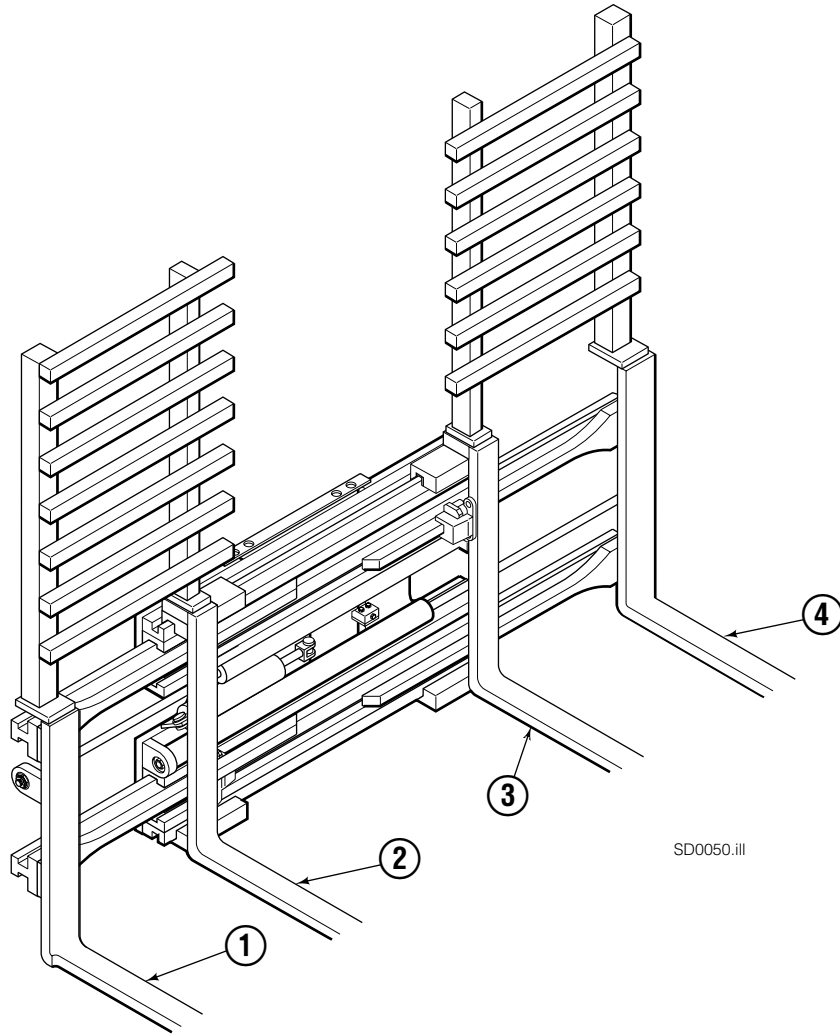

■ Included in Roller Assembly (Item 3).

Hydraulics

SD0040.ill

50D			
REF	QTY	PART NO.	DESCRIPTION
1	4	611288	Fitting, 6-8
2	1	205226	Hose
3	4	2375	Fitting, 6-6
4	1	205225	Hose
5	2	601676	Fitting, 6-6
6	1	205224	Hose
7	1	205223	Hose
8	1	201567	Hose
■ 9	1	204223	Valve Assembly
10	2	604511	Fitting, 6-6
11	1	611329	Fitting, 6-6
12	1	675953	Hose
13	1	204224	Hose
14	2	666984	Fitting, 4-6
15	1	204222	Valve Body
16	1		Service Kit
17	1	210266	Flow Divider/Combiner

■ Includes items 15-17.

Reference:
211280 Base Unit Group
211724 Common Parts Group

Fork and Backrest Group Interlocking Backrest

50D			
REF	QTY	PART NO.	DESCRIPTION
		381308	Fork and Backrest Group
1	1	381310	Outer Fork–RH
2	1	381326	Inner Fork–RH
3	1	381325	Inner Fork–LH
4	1	381309	Outer Fork–LH