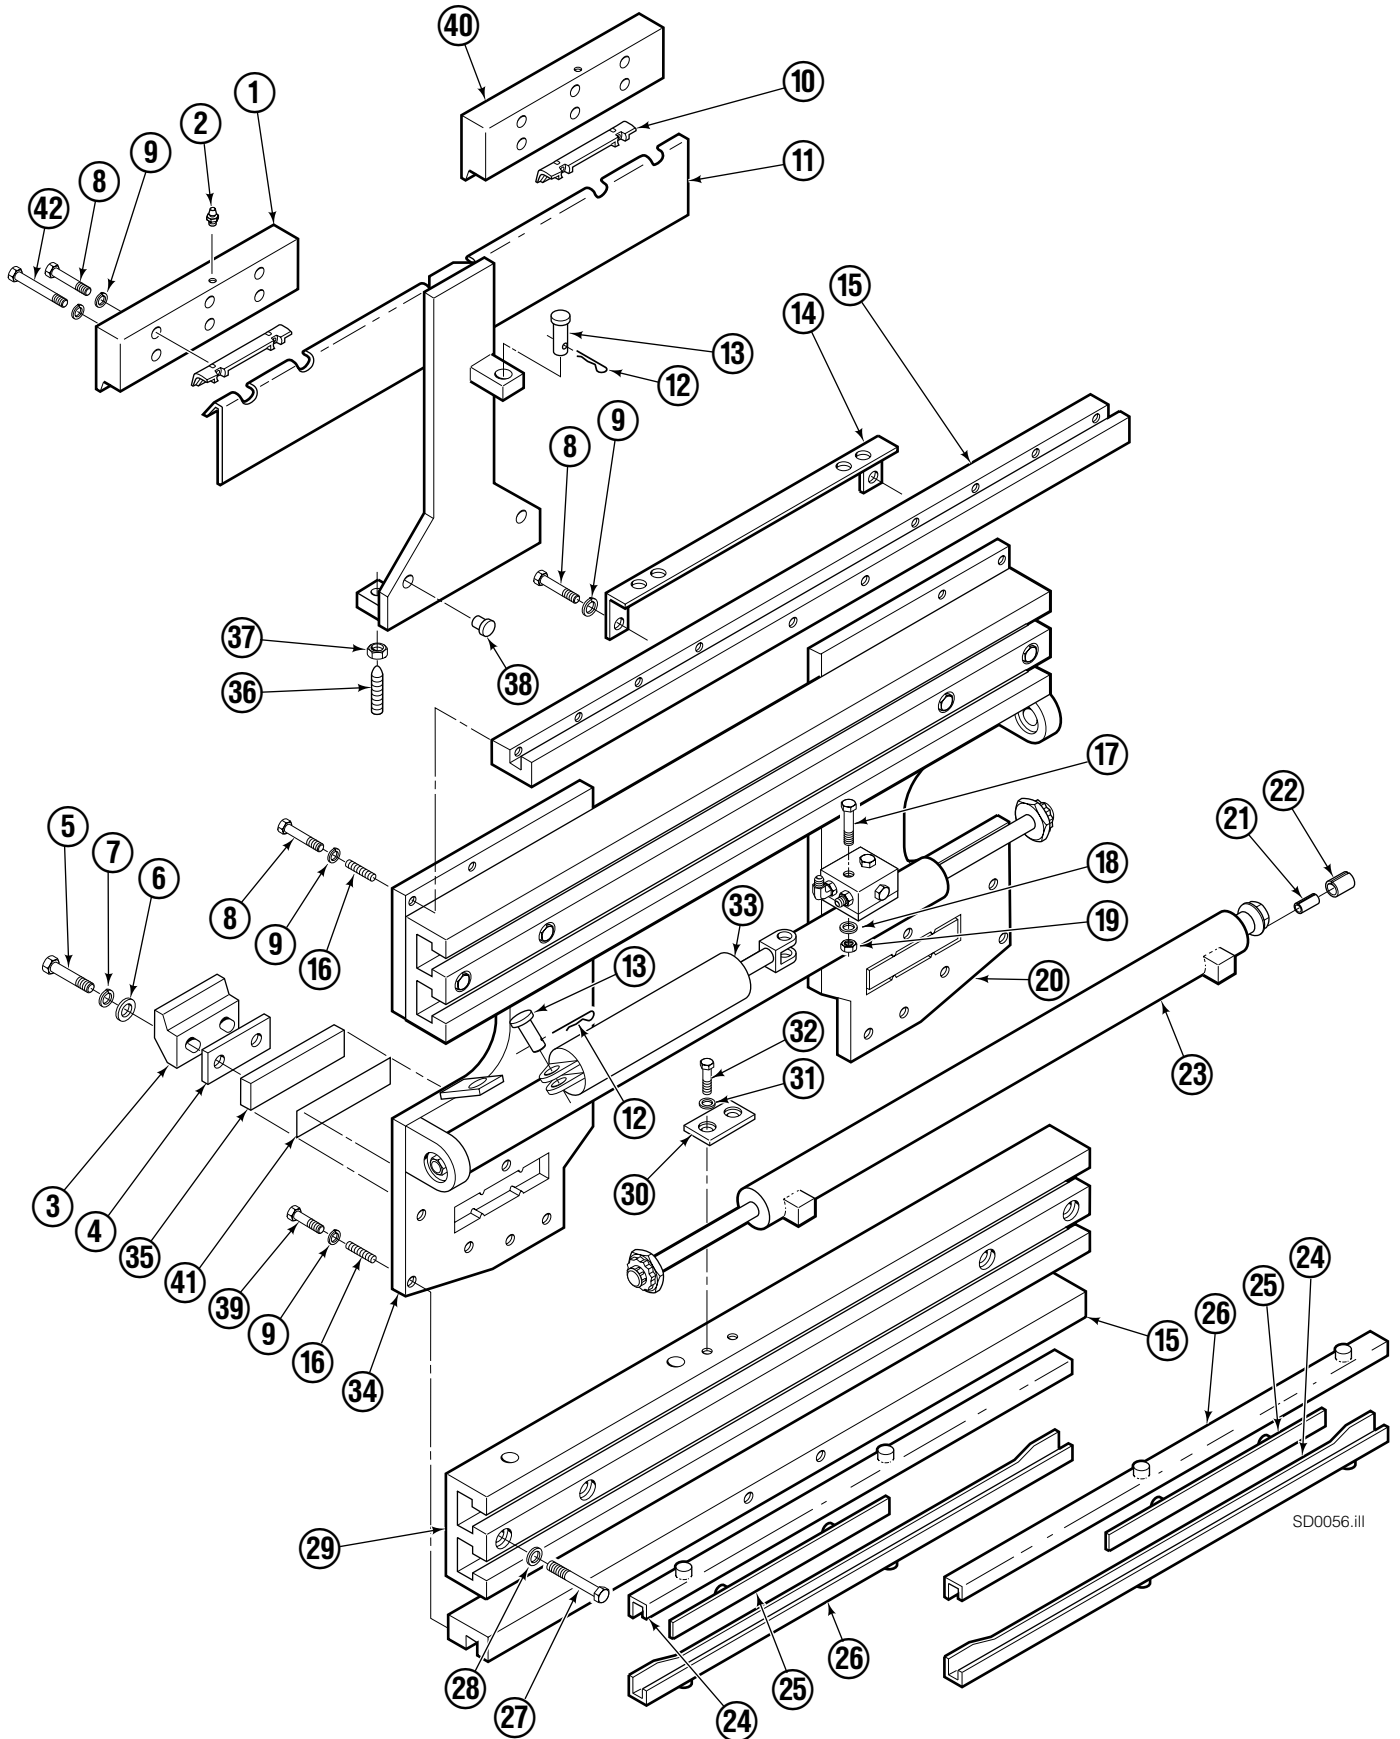

SD0056.iii

Base Unit and Mounting ITA Class III

50D							
REF	QTY	PART NO.	DESCRIPTION	REF	QTY	PART NO.	DESCRIPTION
		211280	Base Unit Group	21	2	7962	Roll Pin
		211724	Common Parts Group	22	2	7861	Roll Pin
		204276	Mounting Group	■23	2	204200	Cylinder
1	1	204265	Upper Hook–RH	24	4	208857	Bearing
2	4	7403	Grease Fitting	25	4	208858	Bearing
3	2	675969	Lower Hook	26	4	667663	Bearing
4	2	204273	Spacer	27	8	667909	Capscrew, 1/2NCx3.0
5	4	667808	Capscrew, 5/8NCx2.0 GR8	28	8	667910	Washer
6	4	667225	Washer	29	2	211273	Frame
7	4	6292	Lockwasher	30	2	211267	Stop
8	20	643539	Capscrew, 1/2NCx1.75 GR8	31	4	6288	Lockwasher, 3/8
9	30	6290	Lockwasher, 1/2	32	4	629516	Capscrew, 3/8NCx1.0 GR8
10	2	672018	Bearing	◆33	1	675548	Sideshift Cylinder
11	1	204266	Anchor	34	1	204254	Mounting Plate–RH
12	2	672726	Cotter Pin	35	2	204212	Lower Bearing
13	2	678525	Pin	36	2	5027	Setscrew
14	1	205227	Bracket	37	2	5932	Nut
15	2	205222	Channel	38	2	200761	Thrust Plug
16	4	205324	Spring Pin	39	6	643538	Capscrew, 1/2NCx1.50 GR8
17	2	3559	Capscrew, 1/4NCx2.0 GR5	40	1	204267	Upper Hook–LH
18	2	6201	Washer, 1/4	41	2	204274	Strip
19	2	6097	Nut	42	4	643542	Capscrew, 1/2NCx2.75 GR8
20	1	204284	Mounting Plate–LH				

■ See Cylinder page for parts breakdown.

◆ See Sideshift Cylinder page for parts breakdown.

Clamp Cylinder

REF	QTY	PART NO.	DESCRIPTION
		204200	Cylinder Assembly
1	2	6510	Cotter Pin ■
2	2	667624	Nut Retainer ■
3	2	667625	Nut ■
4	1	559662	Shell
5	1	602580	Fitting
6	1	559702	Piston
7	1	2716	O-Ring ▲
8	1	557598	Seal ▲
9	1	2722	O-Ring ▲
10	1	615126	Back-Up Ring ▲
11	1	413799	Retainer
12	1	662448	Seal ▲
13	1	636853	Wiper ▲
14	1	667623	Nut
15	1	416991	Rod
16	1	667626	Washer
17	1	—	Spacer
18	1	671047	Seal Loader, Piston ▲
19	1	671051	Seal Loader, Retainer ▲
		560729	Service Kit