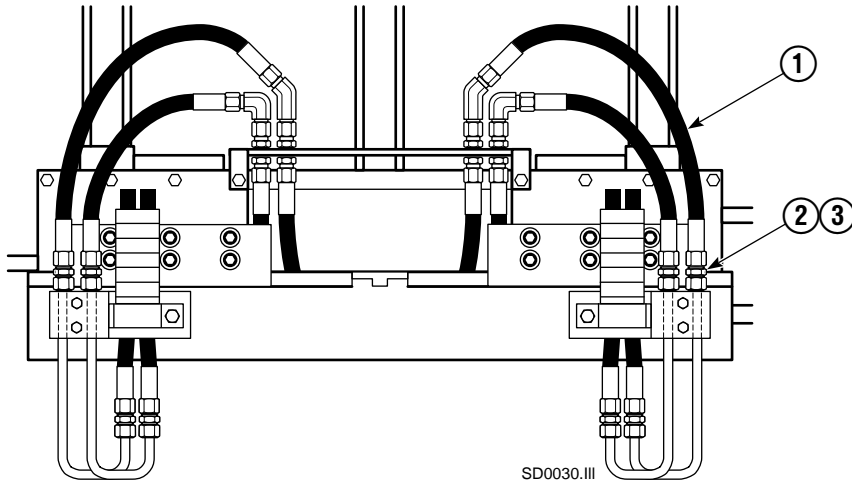

■ Included in Roller Assembly (Item 3).

Hydraulics

SD0040.ill

50D			
REF	QTY	PART NO.	DESCRIPTION
1	4	611288	Fitting, 6-8
2	1	205226	Hose
3	4	2375	Fitting, 6-6
4	1	205225	Hose
5	2	601676	Fitting, 6-6
6	1	205224	Hose
7	1	205223	Hose
8	1	201567	Hose
■ 9	1	204223	Valve Assembly
10	2	604511	Fitting, 6-6
11	1	611329	Fitting, 6-6
12	1	675953	Hose
13	1	204224	Hose
14	2	666984	Fitting, 4-6
15	1	204222	Valve Body
16	1		Service Kit
17	1	210266	Flow Divider/Combiner

■ Includes items 15-17.

Reference:
211280 Base Unit Group
211724 Common Parts Group

Fork and Backrest Group Interlocking Backrest

50D			
REF	QTY	PART NO.	DESCRIPTION
		381308	Fork and Backrest Group
1	1	381310	Outer Fork–RH
2	1	381326	Inner Fork–RH
3	1	381325	Inner Fork–LH
4	1	381309	Outer Fork–LH

■ Fork length x backrest height.

Installation Kit

REF	QTY	PART NO.	DESCRIPTION
		205854	Installation Kit
1	4	2161	Hose
2	4	2347	Fitting, 6-6
3	4	674294	Fitting, 6-8

Do you have questions you need answered right now? Call your nearest Cascade Parts Department.