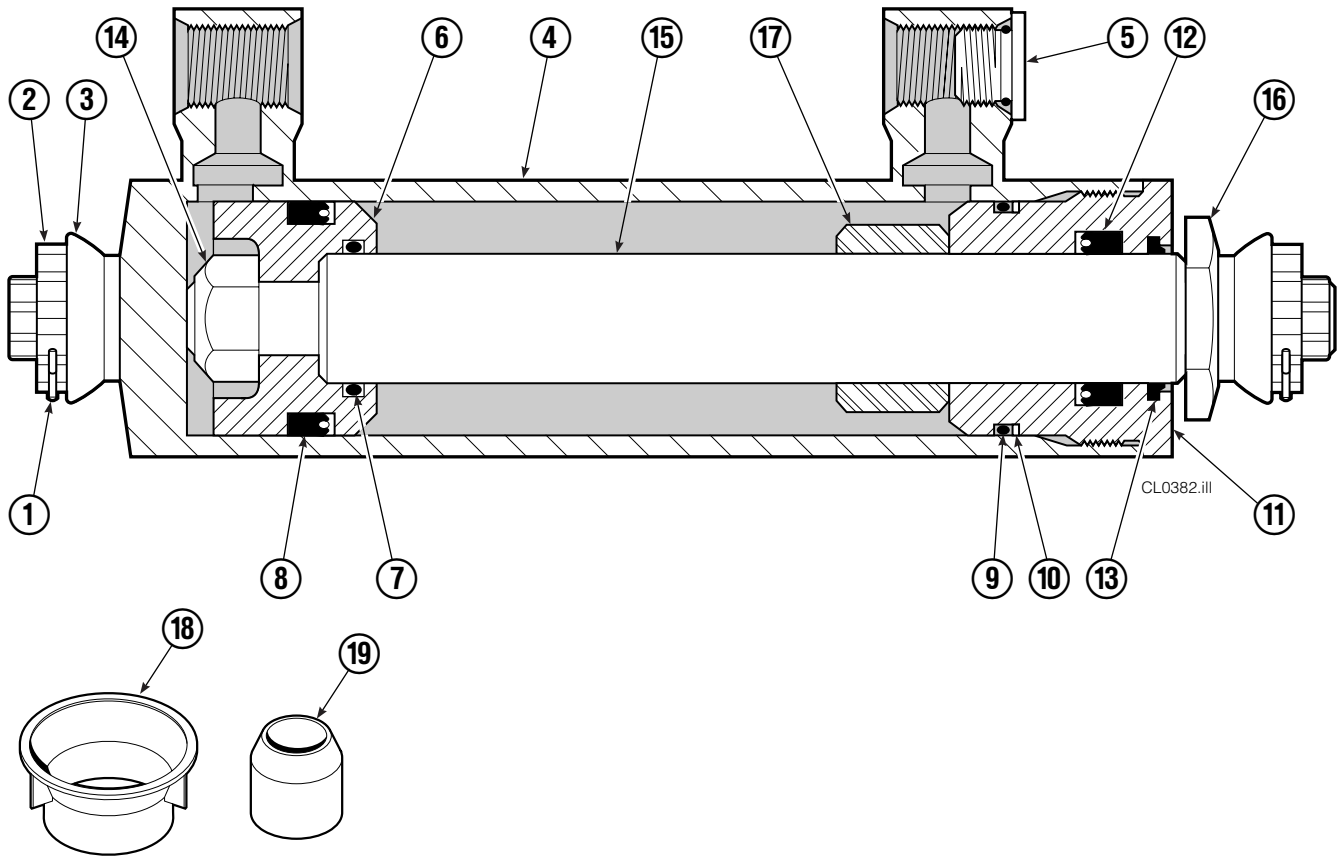

SD0056.iii

Base Unit and Mounting ITA Class III

50D							
REF	QTY	PART NO.	DESCRIPTION	REF	QTY	PART NO.	DESCRIPTION
		211280	Base Unit Group	21	2	7962	Roll Pin
		211724	Common Parts Group	22	2	7861	Roll Pin
		204276	Mounting Group	■23	2	204200	Cylinder
1	1	204265	Upper Hook–RH	24	4	208857	Bearing
2	4	7403	Grease Fitting	25	4	208858	Bearing
3	2	675969	Lower Hook	26	4	667663	Bearing
4	2	204273	Spacer	27	8	667909	Capscrew, 1/2NCx3.0
5	4	667808	Capscrew, 5/8NCx2.0 GR8	28	8	667910	Washer
6	4	667225	Washer	29	2	211273	Frame
7	4	6292	Lockwasher	30	2	211267	Stop
8	20	643539	Capscrew, 1/2NCx1.75 GR8	31	4	6288	Lockwasher, 3/8
9	30	6290	Lockwasher, 1/2	32	4	629516	Capscrew, 3/8NCx1.0 GR8
10	2	672018	Bearing	◆33	1	675548	Sideshift Cylinder
11	1	204266	Anchor	34	1	204254	Mounting Plate–RH
12	2	672726	Cotter Pin	35	2	204212	Lower Bearing
13	2	678525	Pin	36	2	5027	Setscrew
14	1	205227	Bracket	37	2	5932	Nut
15	2	205222	Channel	38	2	200761	Thrust Plug
16	4	205324	Spring Pin	39	6	643538	Capscrew, 1/2NCx1.50 GR8
17	2	3559	Capscrew, 1/4NCx2.0 GR5	40	1	204267	Upper Hook–LH
18	2	6201	Washer, 1/4	41	2	204274	Strip
19	2	6097	Nut	42	4	643542	Capscrew, 1/2NCx2.75 GR8
20	1	204284	Mounting Plate–LH				

■ See Cylinder page for parts breakdown.

◆ See Sideshift Cylinder page for parts breakdown.

Clamp Cylinder

REF	QTY	PART NO.	DESCRIPTION
		204200	Cylinder Assembly
1	2	6510	Cotter Pin ■
2	2	667624	Nut Retainer ■
3	2	667625	Nut ■
4	1	559662	Shell
5	1	602580	Fitting
6	1	559702	Piston
7	1	2716	O-Ring ▲
8	1	557598	Seal ▲
9	1	2722	O-Ring ▲
10	1	615126	Back-Up Ring ▲
11	1	413799	Retainer
12	1	662448	Seal ▲
13	1	636853	Wiper ▲
14	1	667623	Nut
15	1	416991	Rod
16	1	667626	Washer
17	1	—	Spacer
18	1	671047	Seal Loader, Piston ▲
19	1	671051	Seal Loader, Retainer ▲
		560729	Service Kit