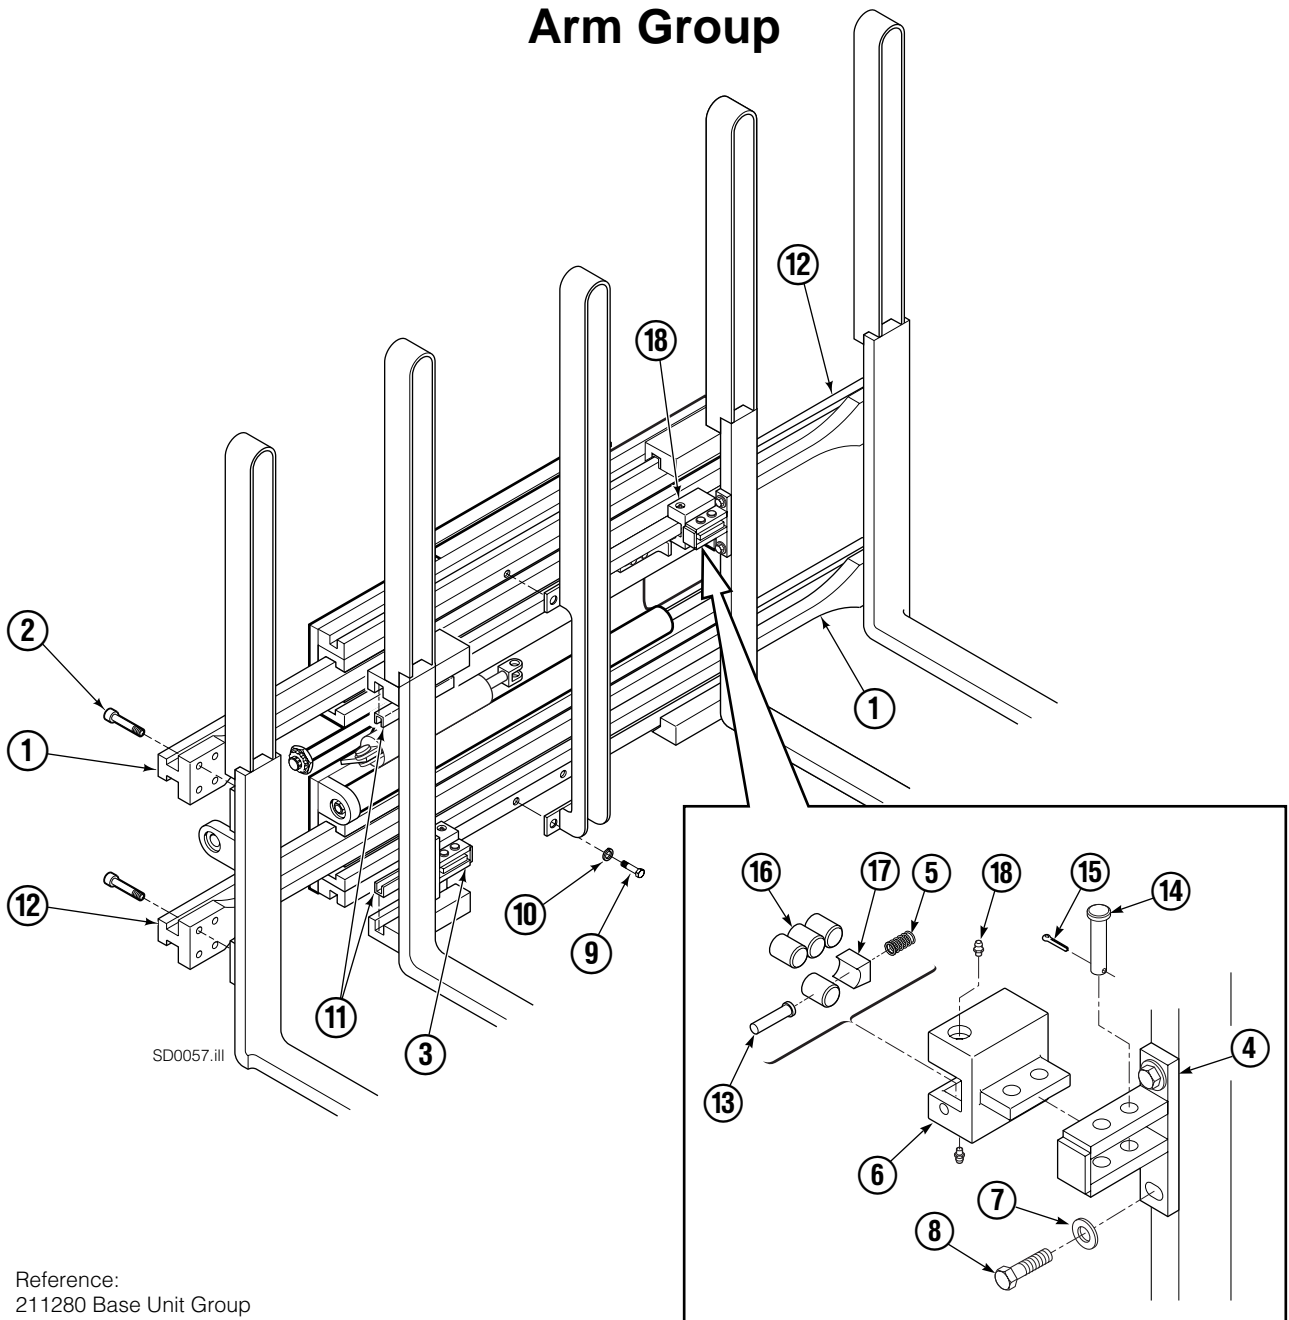

■ See Cylinder page for parts breakdown.

◆ See Sideshift Cylinder page for parts breakdown.

Clamp Cylinder

REF	QTY	PART NO.	DESCRIPTION
		204200	Cylinder Assembly
1	2	6510	Cotter Pin ■
2	2	667624	Nut Retainer ■
3	2	667625	Nut ■
4	1	559662	Shell
5	1	602580	Fitting
6	1	559702	Piston
7	1	2716	O-Ring ▲
8	1	557598	Seal ▲
9	1	2722	O-Ring ▲
10	1	615126	Back-Up Ring ▲
11	1	413799	Retainer
12	1	662448	Seal ▲
13	1	636853	Wiper ▲
14	1	667623	Nut
15	1	416991	Rod
16	1	667626	Washer
17	1	—	Spacer
18	1	671047	Seal Loader, Piston ▲
19	1	671051	Seal Loader, Retainer ▲
		560729	Service Kit

▲ Included in Service Kit 560729.

■ Included in Nut Service Kit 668926.

Reference: ST-0283, ST-0284.

Sideshift Cylinder

FP0079.ill

REF	QTY	PART NO.	DESCRIPTION
		675548	Cylinder Assembly
1	1	553857	Nut
■ 2	1	662452	Seal
3	1	553501	Piston
■ 4	1	636851	Wiper
■ 5	1	638247	Back-up Ring
6	1	675550	Washer (orifice .085)
7	1	675549	Shell
8	1	553449	Rod
■ 9	1	2785	O-Ring
■ 10	1	615128	Back-up Ring
11	1	553500	Retainer
12	1	553856	Retaining Ring
13	1	7202	Snap Ring
■ 14	1	641835	Seal
15	1	---	Spacer
		553861	Service Kit

■ Included in Service Kit 553861.

Arm Group

SD0057.iii

Reference:
211280 Base Unit Group
211274 Common Parts Group

50D

REF	QTY	PART NO.	DESCRIPTION	REF	QTY	PART NO.	DESCRIPTION
		204261	Arm Group	9	4	633801	Capscrew
1	2	204258	Arm Bar	10	4	6290	Washer
2	16	607103	Capscrew, 3/4 NCx1.50 GR8	11	4	209654	Bearing
3	1	211272	Roller Assembly – R.H.	12	2	204259	Arm Bar
3	1	211277	Roller Assembly – L.H.	■ 13	1	209433	Pin
■ 4	2	209410	Anchor Plate	■ 14	2	674265	Clevis Pin
■ 5	1	211729	Spring	■ 15	2	6524	Cotter Pin
■ 6	1	211271	Housing – R.H.	■ 16	4	209430	Roller
■ 6	1	211271	Housing – L.H.	■ 17	1	209431	Spring Keeper
7	4	6455	Washer	■ 18	2	211270	Grease Fitting
8	4	4506	Capscrew				