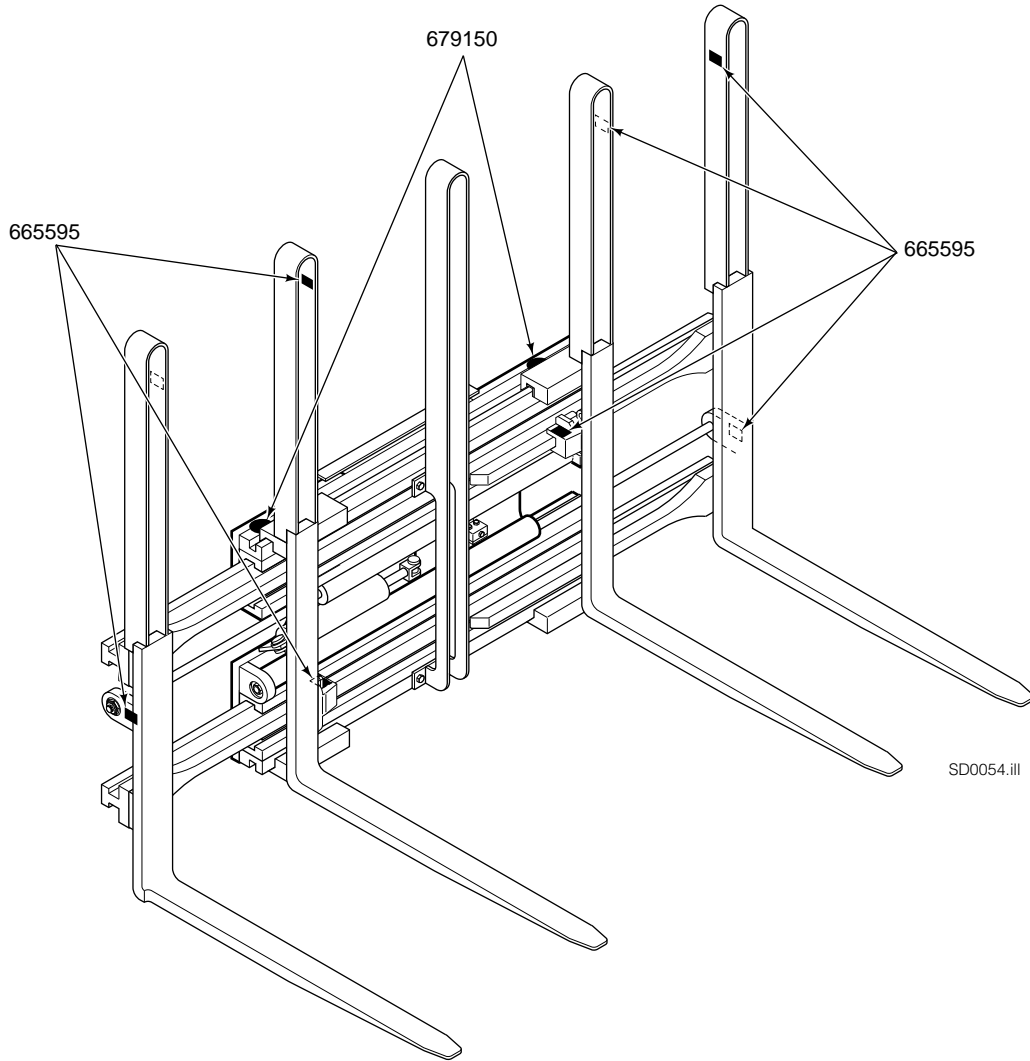

Safety Decals