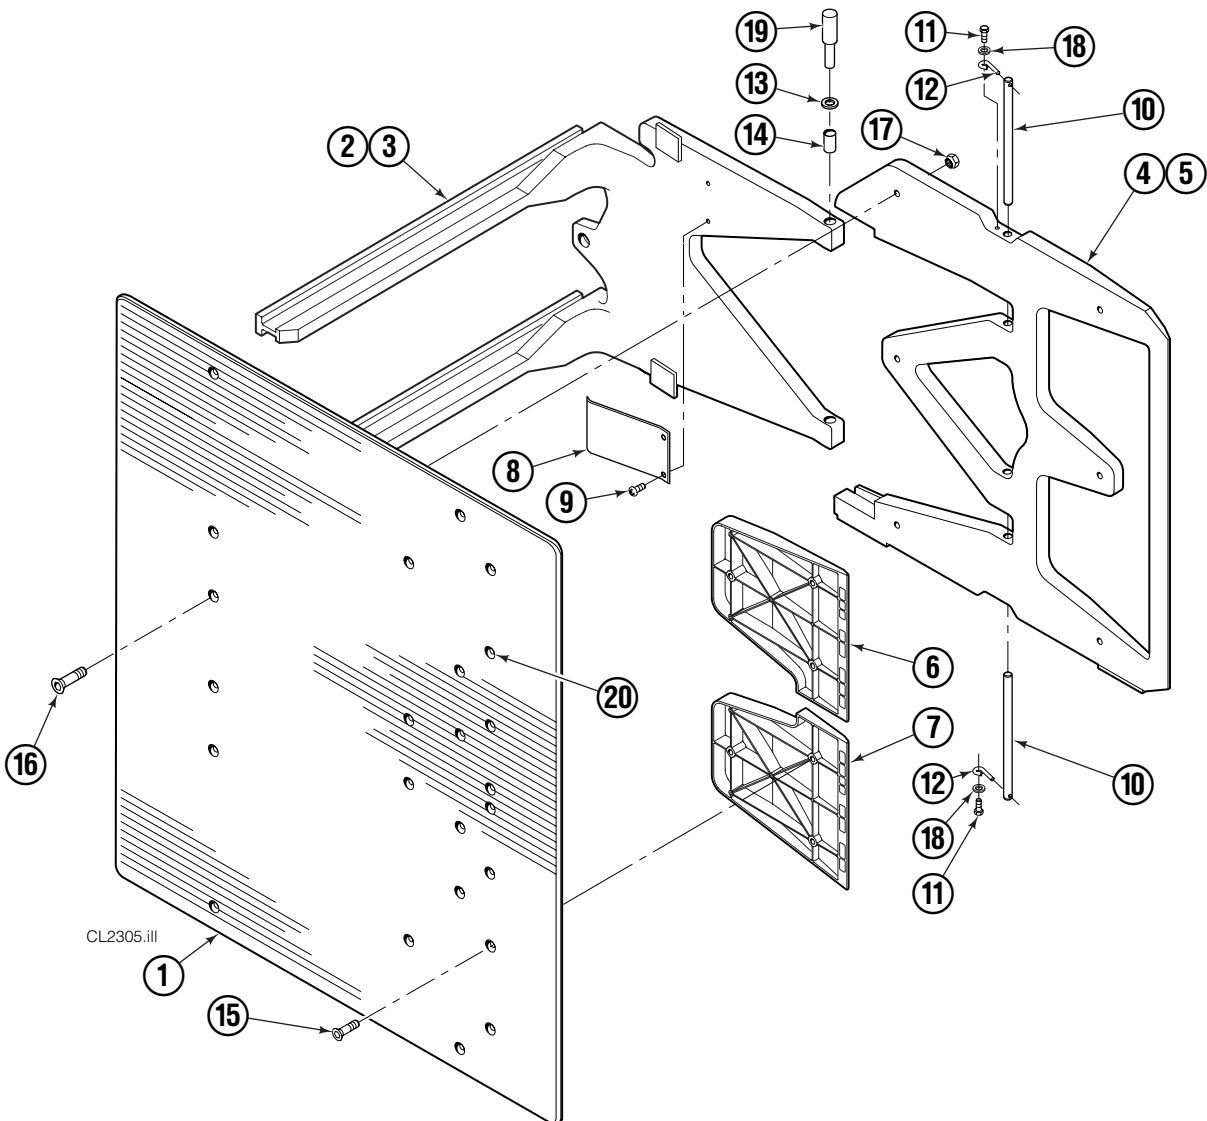

▲ Included in Service Kit 667995.

■ Included in Nut Service Kit 668926.

Reference: S-7662.

Check Valve

CL0152.III

REF	QTY	PART NO.	DESCRIPTION	REF	QTY	PART NO.	DESCRIPTION
		669762	Check Valve – Flow Divider	11	2	667494	Fitting
1	1	667490	Special Fitting	12	2	2840	● O-Ring
2	1	2841	● O-Ring	13	2	673098	Spring
3	1	667471	Spool	14	2	667492	Poppet
4	2	609453	Fitting, 10	15	1	673089	Spool Assembly
5	2	667487	Spring	16	2	667491	Sleeve
6	6	604510	Fitting, 6	17	1	669763	Valve Body
7	1	678270	Check Valve – VPO	18	1	661347	● Service Kit
8	2	659058	Check Valve – PO	19	1	676343	Regeneration Elimination Plug ■
9	2	667516	● Service Kit			667513	Service Kit
10	1	679846	Low Flow Spool Kit				

● Included in Service Kit 667513.

■ For eliminating regeneration circuit only. See Technical Bulletin 121.

Reference: SK-5302.

Arms and Pads

35D							
REF	QTY	PART NO.	DESCRIPTION	REF	QTY	PART NO.	DESCRIPTION
1	2	222369	Contact Pad	11	4	765329	Capscrew, M8 x 20
2	1	220959	Arm – LH	12	4	6020429	Eye Pin
3	1	221088	Arm – RH	13	8	675620	Washer, M10
4	1	6030009	Stabilizer – LH	14	8	200590	Bushing
5	1	6030029	Stabilizer – RH	15	12	766646	Capscrew, M10 x 20
6	2	6029740	Filler Block – LH Upper/RH Lower	16	12	768706	Capscrew, M12 x 35
7	2	6028757	Filler Block – LH Lower/RH Upper	17	12	683170	Nut
8	2	210154	Spring	18	4	787398	Washer, M8
9	4	203405	Capscrew, M10 x 16	19	1	675626	Bushing Driver Tool
10	4	210161	Pin	20	▲	676841	Contact Pad Repair Kit