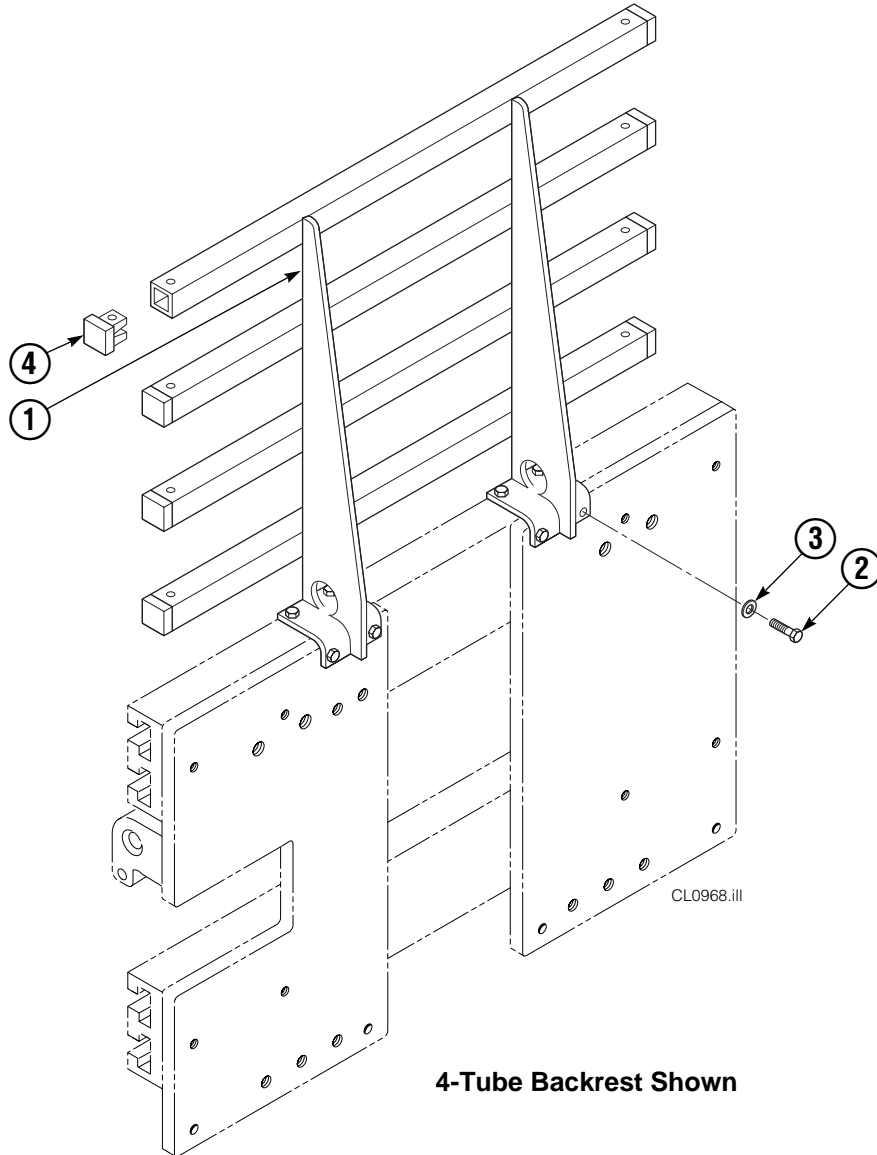

Base Unit Group

CL0962.iii

35D							
REF	QTY	PART NO.	DESCRIPTION	REF	QTY	PART NO.	DESCRIPTION
1	2	210436	Hose, 24.75 in.	15	6	773842	Nut, M12
2	2	210449	Hose, 18.25 in.	16	2	768414	Capscrew, M12x65
3	1	675326	Shim Kit ■	17	4	208858	Bearing
4	2	209021	Washer, M10	18	4	667663	Bearing
5	1	601377	Fitting, 8-8	19	4	208857	Bearing
6	2	684594	Capscrew, M10x20	20	1	220996	Mounting Plate - RH
7	2	766646	Capscrew, M10x20	21	1	220997	Mounting Plate - LH
8	2	671573	Cylinder ▲	22	1	221417	Frame - Lower
9	2	768953	Roll Pin - Inner	23	1	669957	Plate
10	2	769009	Roll Pin - Outer	24	1	671545	Bumper - Lower
11	1	221280	Frame - Upper	25	4	202348	Washer, M12
12	8	667910	Washer	26	4	768556	Capscrew, M12x45
13	8	684659	Capscrew, M12x75	27	2	602580	Fitting, 8
14	1	672331	Bumper	28	6	611288	Fitting, 6-8

● Included in Service Kit 667513.

■ For eliminating regeneration circuit only. See Technical Bulletin 121.

Reference: SK-5302.

Arms and Pads

35D							
REF	QTY	PART NO.	DESCRIPTION	REF	QTY	PART NO.	DESCRIPTION
1	2	222369	Contact Pad	11	4	765329	Capscrew, M8 x 20
2	1	220959	Arm – LH	12	4	6020429	Eye Pin
3	1	221088	Arm – RH	13	8	675620	Washer, M10
4	1	6030009	Stabilizer – LH	14	8	200590	Bushing
5	1	6030029	Stabilizer – RH	15	12	766646	Capscrew, M10 x 20
6	2	6029740	Filler Block – LH Upper/RH Lower	16	12	768706	Capscrew, M12 x 35
7	2	6028757	Filler Block – LH Lower/RH Upper	17	12	683170	Nut
8	2	210154	Spring	18	4	787398	Washer, M8
9	4	203405	Capscrew, M10 x 16	19	1	675626	Bushing Driver Tool
10	4	210161	Pin	20	▲	676841	Contact Pad Repair Kit

Reference: 6030089 Common Parts, 6029988 Stabilizer Group, SK-6390, S-4217, S-21432, S-21433, S-21431.

▲ Repairs one hole.

Backrest Group

35D			
REF	QTY	PART NO.	DESCRIPTION
		221577	Backrest Group
1	1	669897	Backrest
2	8	767810	Capscrew, M12x25
3	8	667910	Washer, M10
4	8	674356	Tube End