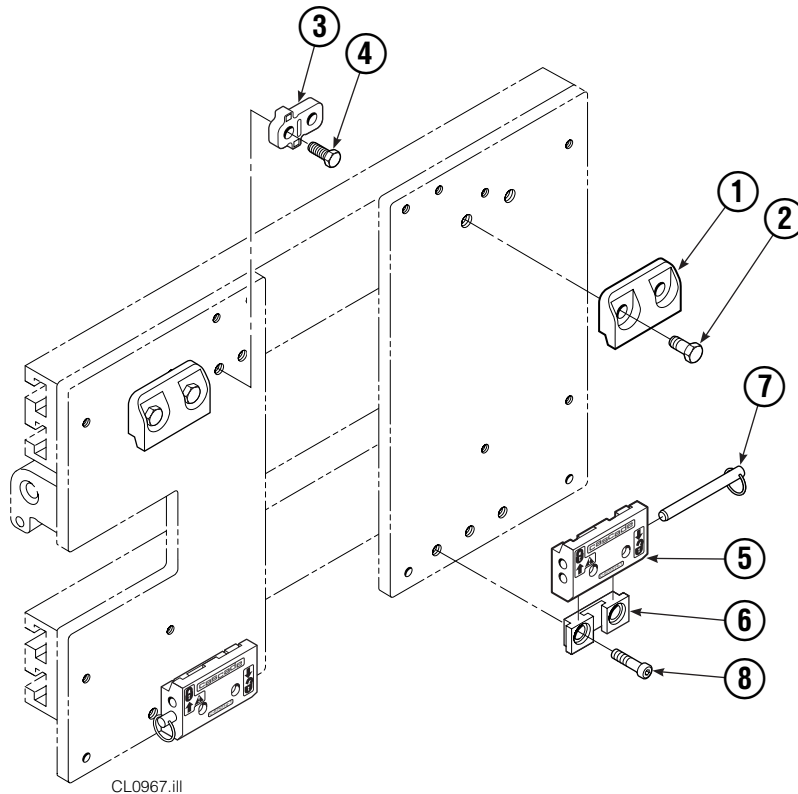

● Included in Service Kit 667513.

■ For eliminating regeneration circuit only. See Technical Bulletin 121.

Reference: SK-5302.

Arms and Pads

35D							
REF	QTY	PART NO.	DESCRIPTION	REF	QTY	PART NO.	DESCRIPTION
1	2	222369	Contact Pad	11	4	765329	Capscrew, M8 x 20
2	1	220959	Arm – LH	12	4	6020429	Eye Pin
3	1	221088	Arm – RH	13	8	675620	Washer, M10
4	1	6030009	Stabilizer – LH	14	8	200590	Bushing
5	1	6030029	Stabilizer – RH	15	12	766646	Capscrew, M10 x 20
6	2	6029740	Filler Block – LH Upper/RH Lower	16	12	768706	Capscrew, M12 x 35
7	2	6028757	Filler Block – LH Lower/RH Upper	17	12	683170	Nut
8	2	210154	Spring	18	4	787398	Washer, M8
9	4	203405	Capscrew, M10 x 16	19	1	675626	Bushing Driver Tool
10	4	210161	Pin	20	▲	676841	Contact Pad Repair Kit

Reference: 6030089 Common Parts, 6029988 Stabilizer Group, SK-6390, S-4217, S-21432, S-21433, S-21431.

▲ Repairs one hole.

Backrest Group

35D			
REF	QTY	PART NO.	DESCRIPTION
		221577	Backrest Group
1	1	669897	Backrest
2	8	767810	Capscrew, M12x25
3	8	667910	Washer, M10
4	8	674356	Tube End

Reference: SK-6390.

Quick-Change Mounting Group

REF	QTY	ITA II	DESCRIPTION
		PART NO.	
		211162	Upper Mounting Group ▲
		211174	Lower Mounting Group ●
1	2	210491	Upper Hook
2	4	768577	Capscrew, M20 x 35
3	1	212999	Center Key
4	2	211129	Capscrew, M16 x 35
5	2	675514	Lower Hook
6	2	675515	Guide
7	2	678832	Pin
8	4	211180	Capscrew, M16 x 30