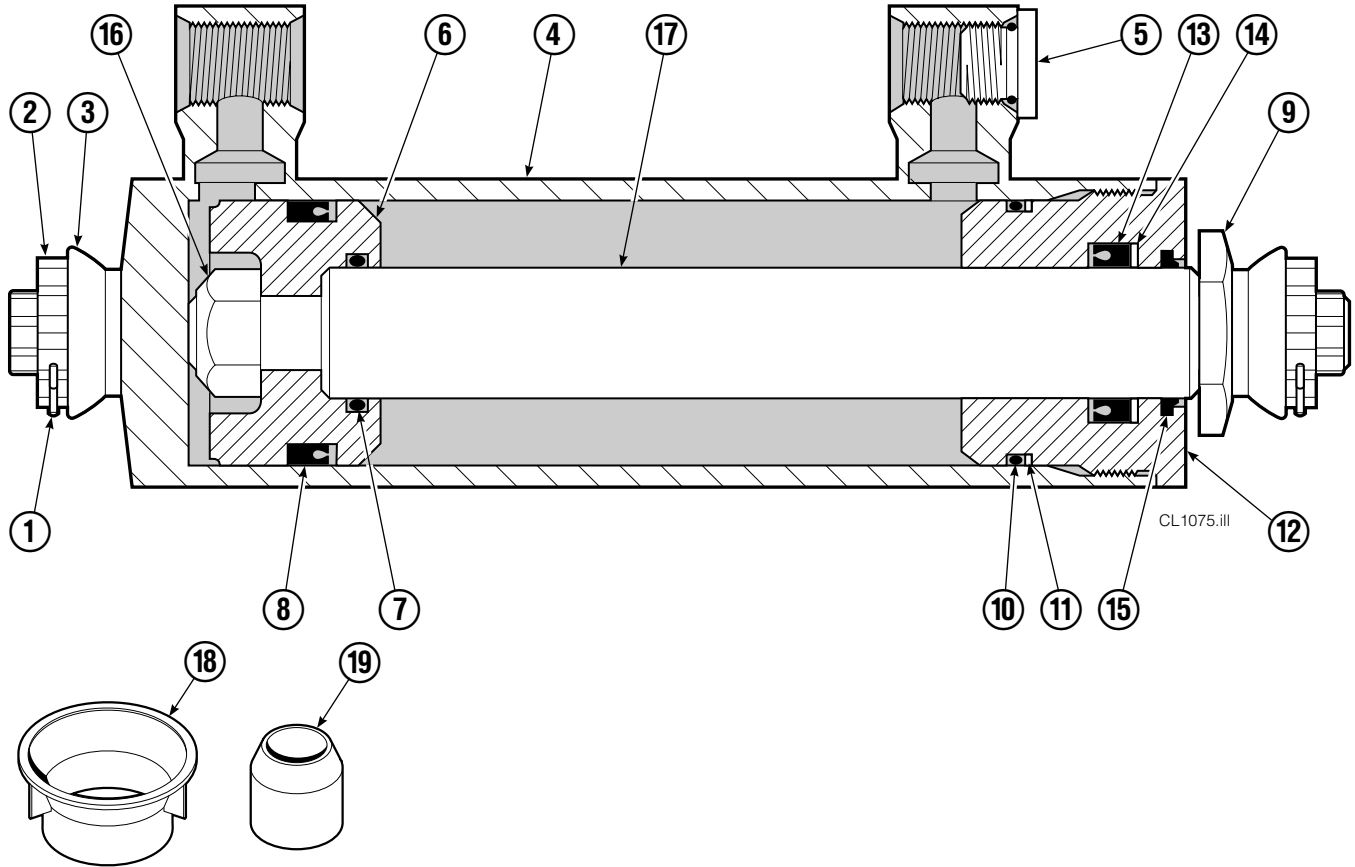

Base Unit Group

CL0962.iii

35D							
REF	QTY	PART NO.	DESCRIPTION	REF	QTY	PART NO.	DESCRIPTION
1	2	210436	Hose, 24.75 in.	15	6	773842	Nut, M12
2	2	210449	Hose, 18.25 in.	16	2	768414	Capscrew, M12x65
3	1	675326	Shim Kit ■	17	4	208858	Bearing
4	2	209021	Washer, M10	18	4	667663	Bearing
5	1	601377	Fitting, 8-8	19	4	208857	Bearing
6	2	684594	Capscrew, M10x20	20	1	220996	Mounting Plate - RH
7	2	766646	Capscrew, M10x20	21	1	220997	Mounting Plate - LH
8	2	671573	Cylinder ▲	22	1	221417	Frame - Lower
9	2	768953	Roll Pin - Inner	23	1	669957	Plate
10	2	769009	Roll Pin - Outer	24	1	671545	Bumper - Lower
11	1	221280	Frame - Upper	25	4	202348	Washer, M12
12	8	667910	Washer	26	4	768556	Capscrew, M12x45
13	8	684659	Capscrew, M12x75	27	2	602580	Fitting, 8
14	1	672331	Bumper	28	6	611288	Fitting, 6-8

■ Includes two .015 in. Shims, and eight .020 in. Shims.

▲ See Cylinder page for parts breakdown.

Reference: Base Unit 221353, SK-6390 R-3.

Cylinder

35D			
REF	QTY	PART NO.	DESCRIPTION
		671573	Cylinder Assembly
1	2	6510	■ Cotter Pin
2	2	667624	■ Nut Retainer
3	2	667625	■ Nut
4	1	671574	Shell
5	1	602580	Fitting
6	1	558400	Piston
7	1	2716	▲ O-Ring
8	1	662454	▲ Seal
9	1	667626	Washer
10	1	2787	▲ O-Ring
11	1	615130	▲ Back-Up Ring
12	1	667917	Retainer
13	1	662448	▲ Seal
14	1	638243	▲ Nylon Ring
15	1	636853	▲ Wiper
16	1	668031	Nut
17	1	671571	Rod
18	1	671048	▲ Seal Loader, Piston
19	1	671051	▲ Seal Loader, Retainer
		667995	Service Kit