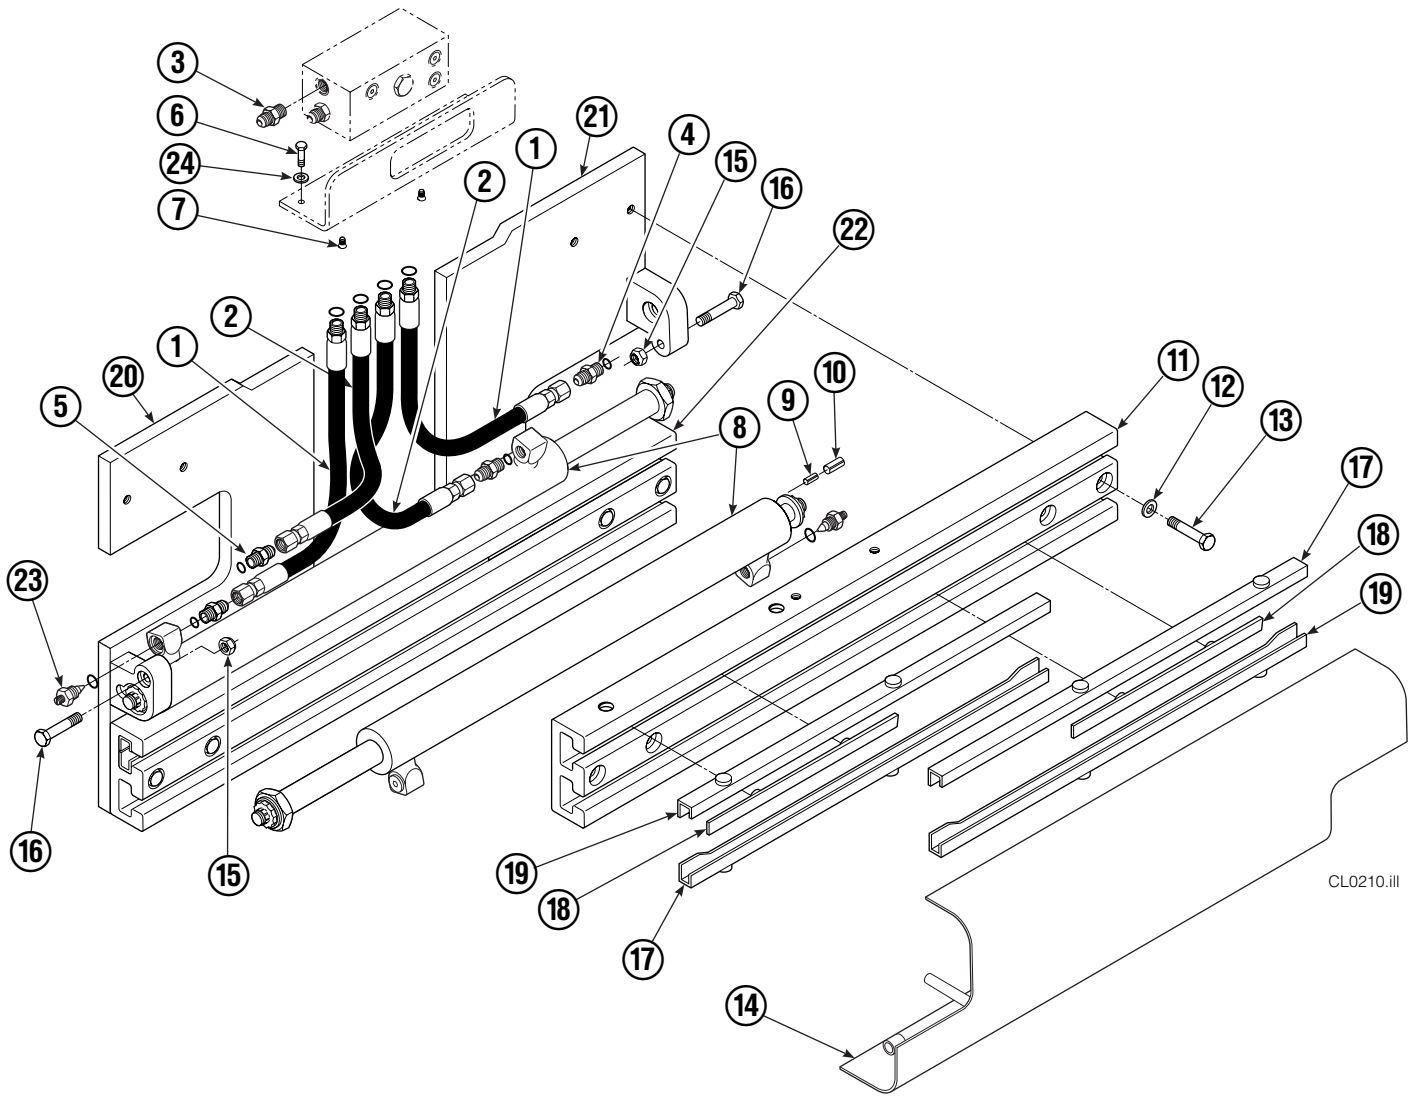

Internet: www.cascorp.com

Safety Decals

REF	QTY	PART NO.	DESCRIPTION
1	1	679150	No Step Decal
2	2	665595	No Hand Hold Decal
3	1	679059	Quick Change Hook Decal

Publications

PART NO.	DESCRIPTION
669224	Service Manual
672944	Operators Guide
668987	Installation Instructions
680664	Servicing Cascade Cylinders-VHS
679929	Tool Catalog
673964	Literature Index Order Form

Base Unit Group

CL0210.ill

50D							
REF	QTY	PART NO.	DESCRIPTION	REF	QTY	PART NO.	DESCRIPTION
		681232	Base Unit Group	13	8	667644	Capscrew
1	2	210436	Hose, 24.75 in.	14	1	667664	Bumper
2	2	210441	Hose, 21.25 in.	15	2	665707	Nut, 1/2 in. ID
3	1	601377	Fitting, 8-8	16	2	640699	Capscrew, 1/2 NC x 2.75
4	2	686369	Fitting	17	4	668904	Bearing
5	2	611288	Fitting, 6-8	18	4	667663	Bearing
6	2	671222	Capscrew, 3/8 NC x .75	19	4	668905	Bearing
7	2	4750	Capscrew, 3/8 NC x .75	20	1	680626	Mounting Plate - RH
8	2	667666	Cylinder ▲	21	1	680625	Mounting Plate - LH
9	2	7862	Roll Pin - Inner	22	1	674167	Frame - Lower
10	2	7961	Roll Pin - Outer	23	2	667609	Restrictor Cartridge ●
11	1	667659	Frame - Upper	24	2	6230	Washer
12	8	667225	Washer				

▲ See Cylinder page for parts breakdown.

● Not included in Base Unit Group.

See Restrictor Cartridge page for parts breakdown.

Reference: SK-5302, Common Parts Group 680839.

Cylinder

50D			
REF	QTY	PART NO.	DESCRIPTION
		667666	Cylinder Assembly
1	2	6511	■ Cotter Pin
2	2	667667	■ Nut Retainer
3	2	667668	■ Nut
4	1	553760	Shell
5	1	602580	Fitting
6	1	558402	Piston
7	1	2722	▲ O-Ring
8	1	557376	▲ Seal
9	1	2791	▲ O-Ring
10	1	615134	▲ Back-Up Ring
11	1	667675	Retainer
12	1	662451	▲ Seal
13	1	638246	▲ Nylon Ring
14	1	564930	▲ Wiper
15	1	561012	Nut
16	1	667670	Rod
17	1	667676	Washer
18	1	—	Spacer
19	1	667609	Restrictor Cartridge ●
20	1	671049	▲ Seal Loader, Piston
21	1	671052	▲ Seal Loader, Retainer
		667723	Service Kit