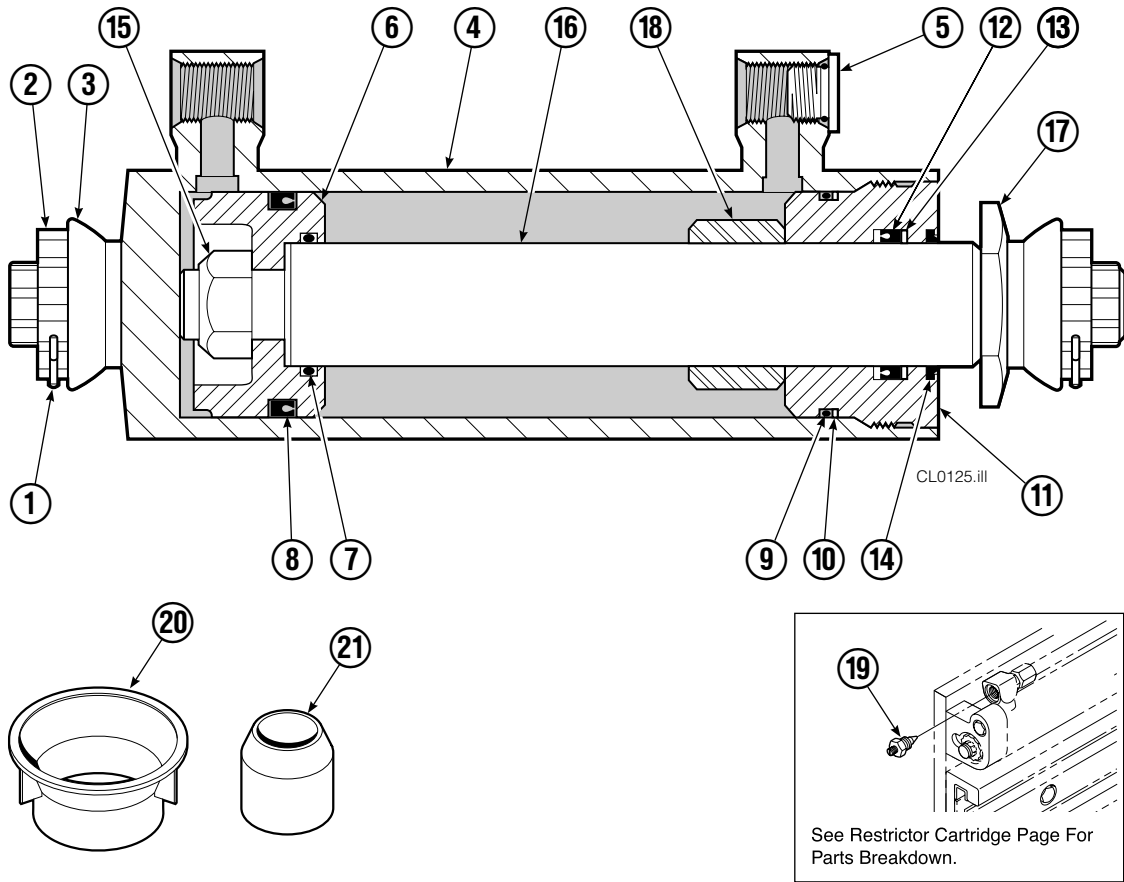

Base Unit Group

CL0210.ill

50D							
REF	QTY	PART NO.	DESCRIPTION	REF	QTY	PART NO.	DESCRIPTION
		681232	Base Unit Group	13	8	667644	Capscrew
1	2	210436	Hose, 24.75 in.	14	1	667664	Bumper
2	2	210441	Hose, 21.25 in.	15	2	665707	Nut, 1/2 in. ID
3	1	601377	Fitting, 8-8	16	2	640699	Capscrew, 1/2 NC x 2.75
4	2	686369	Fitting	17	4	668904	Bearing
5	2	611288	Fitting, 6-8	18	4	667663	Bearing
6	2	671222	Capscrew, 3/8 NC x .75	19	4	668905	Bearing
7	2	4750	Capscrew, 3/8 NC x .75	20	1	680626	Mounting Plate - RH
8	2	667666	Cylinder ▲	21	1	680625	Mounting Plate - LH
9	2	7862	Roll Pin - Inner	22	1	674167	Frame - Lower
10	2	7961	Roll Pin - Outer	23	2	667609	Restrictor Cartridge ●
11	1	667659	Frame - Upper	24	2	6230	Washer
12	8	667225	Washer				

▲ See Cylinder page for parts breakdown.

● Not included in Base Unit Group.

See Restrictor Cartridge page for parts breakdown.

Reference: SK-5302, Common Parts Group 680839.

Cylinder

50D			
REF	QTY	PART NO.	DESCRIPTION
		667666	Cylinder Assembly
1	2	6511	■ Cotter Pin
2	2	667667	■ Nut Retainer
3	2	667668	■ Nut
4	1	553760	Shell
5	1	602580	Fitting
6	1	558402	Piston
7	1	2722	▲ O-Ring
8	1	557376	▲ Seal
9	1	2791	▲ O-Ring
10	1	615134	▲ Back-Up Ring
11	1	667675	Retainer
12	1	662451	▲ Seal
13	1	638246	▲ Nylon Ring
14	1	564930	▲ Wiper
15	1	561012	Nut
16	1	667670	Rod
17	1	667676	Washer
18	1	—	Spacer
19	1	667609	Restrictor Cartridge ●
20	1	671049	▲ Seal Loader, Piston
21	1	671052	▲ Seal Loader, Retainer
		667723	Service Kit