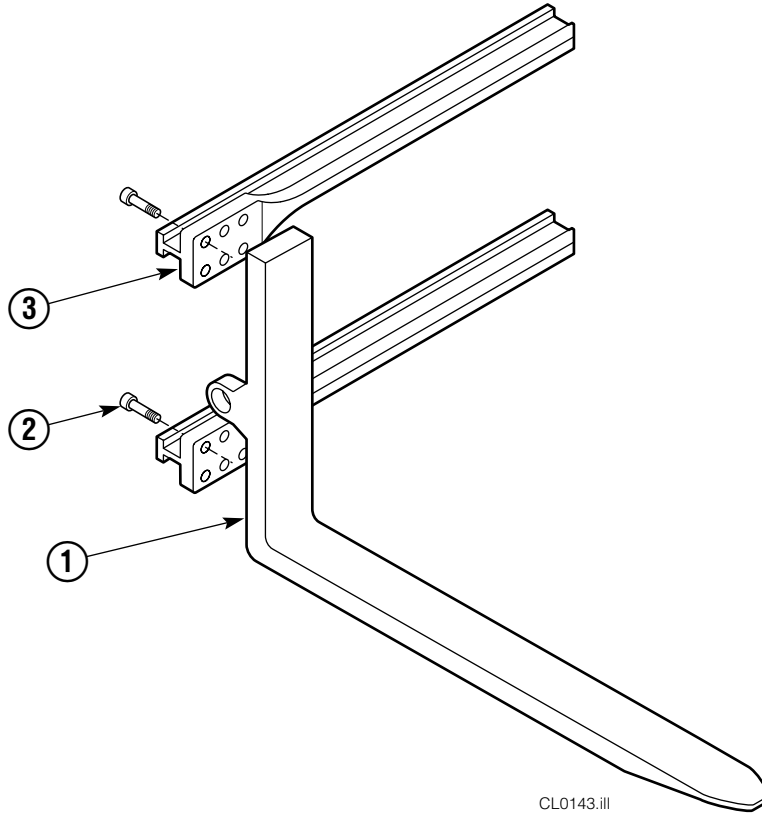

Bolt-On Pallet Forks

ARM CAPSCREW EXTENSION TOOL Required for proper torquing of capscrews		
	35D/50D	667699

50D			
REF	QTY	PART NO.	DESCRIPTION
		●669135	Pallet Fork Assembly (pair)
1	1	667838	Pallet Fork – LH
	1	667841	Pallet Fork – RH
2	24	607105	Capscrew
3	4	667700	Arm Bar

● Includes items 1 and 2 only.