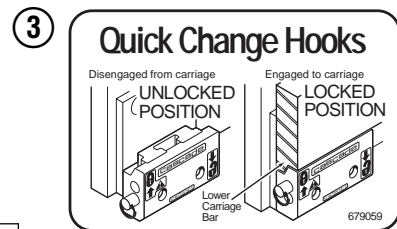

Safety Decals

REF	QTY	PART NO.	DESCRIPTION
1	1	679150	No Step Decal
2	2	665595	No Hand Hold Decal
3	1	679059	Quick Change Hook Decal