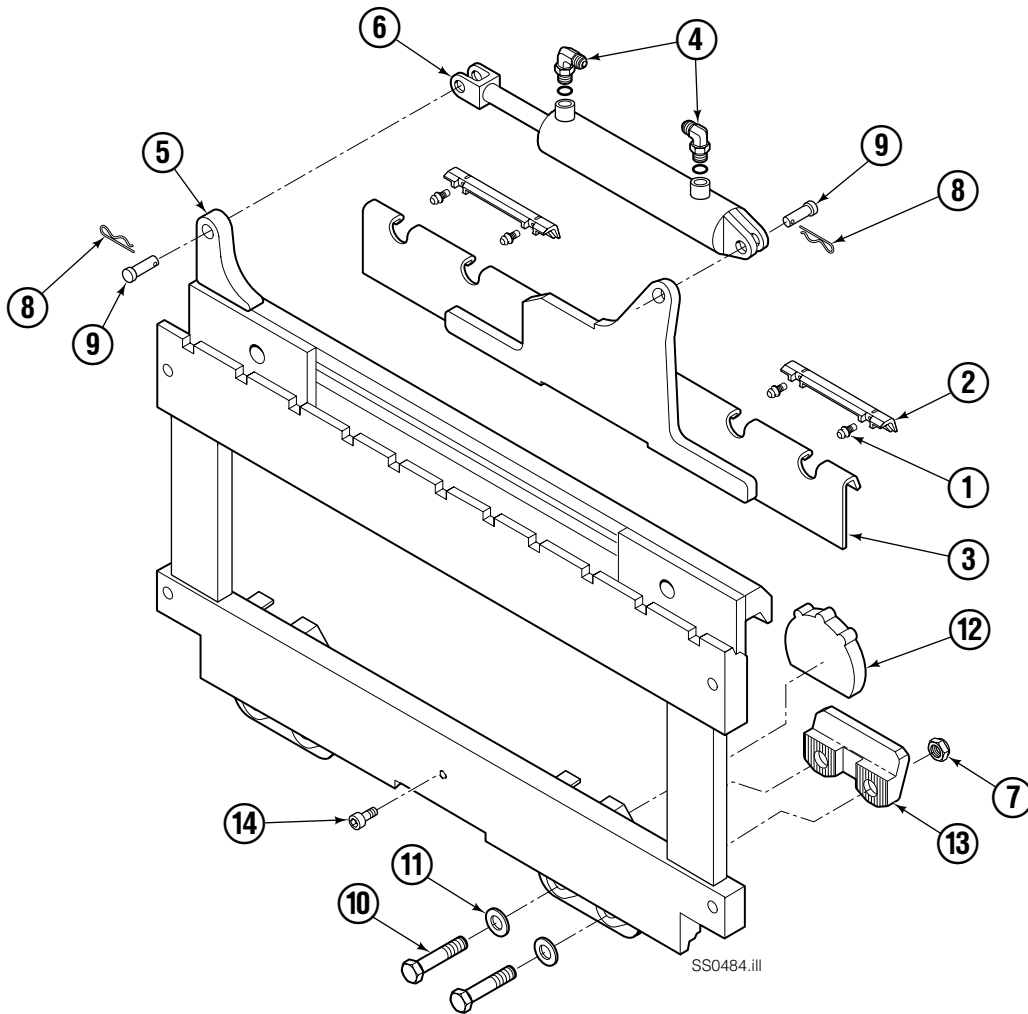

Parts Manual

Model Sideshifter 55D-SS-67A

Serial Number 204965

cascade[®]
corporation

For Technical Assistance call: 800-227-2233, Fax: 888-329-8207

To Order Parts call: 888-227-2233, Fax: 888-329-0234

OR

Write: Cascade Corporation, P.O. Box 20187, Portland, OR 97220

Internet: www.cascorp.com

Sideshifter Group

55D			
REF	QTY	PART NO.	DESCRIPTION
1	4	7403	Grease Fitting
2	2	671165	Bearing Segment
3	1	204967	Anchor Bracket
4	2	601676	Fitting, 6-6
5	1	204962	Faceplate ■
6	1	583813	Cylinder Assembly ▲
7	4	553857	Nut
8	2	672726	Cotter Pin
9	2	206926	Clevis Pin
10	4	681047	Capscrew, 5/8 NC x 1.50 GR5
11	4	667225	Washer
12	2	675662	Lower Bearing
13	2	677160	Lower Hook
14	1	4500	Capscrew

■ If the Faceplate needs replacing, your best value is to order the complete Sideshifter Assembly.

▲ See Cylinder page for parts breakdown.

Sideshift Cylinder

SS0070.eps

55D			
REF	QTY	PART NO.	DESCRIPTION
		583813	Cylinder Assembly
1	1	553857	Nut
2	1	662452	■ Seal
3	1	553501	Piston
4	1	636851	■ Wiper
5	1	638247	■ Back-up Ring
6	1	675550	Washer (Orifice .085 in.)
7	1	675549	Shell
8	1	553499	Rod
9	1	2785	■ O-Ring
10	1	615128	■ Back-up Ring
11	1	553500	Retainer
12	1	553856	Retaining Ring
13	1	7202	Snap Ring
14	1	641835	■ Seal
15	2	667222	Fitting, 5-6
16	1	748852	Spacer
17	1	737434	Spacer
		553861	Service Kit