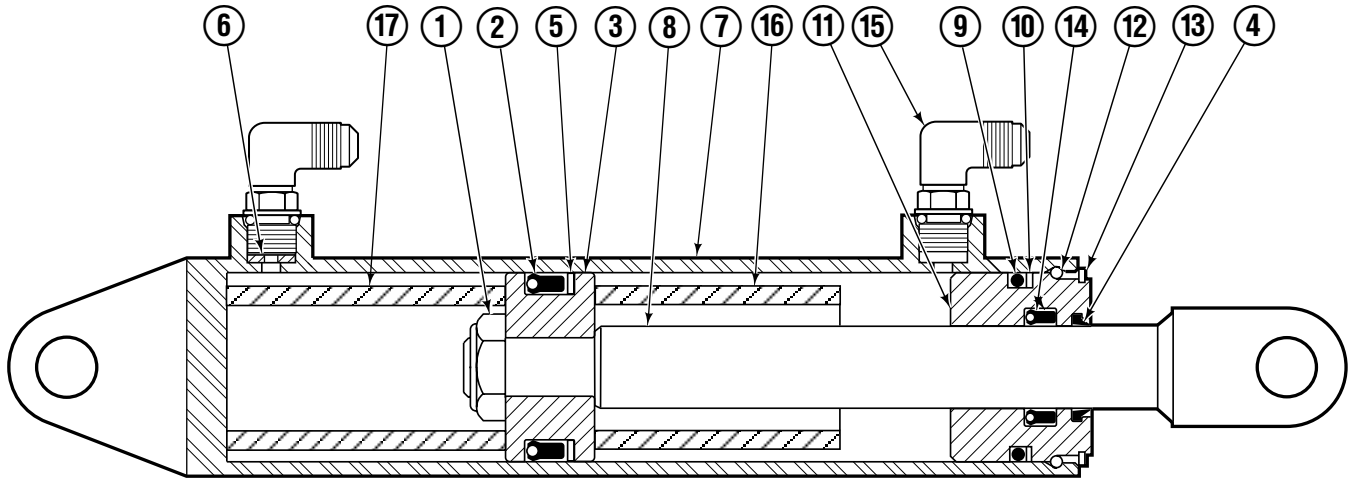

Internet: www.cascorp.com

Sideshifter Group

55D			
REF	QTY	PART NO.	DESCRIPTION
1	4	7403	Grease Fitting
2	2	671165	Bearing Segment
3	1	204967	Anchor Bracket
4	2	601676	Fitting, 6-6
5	1	204962	Faceplate ■
6	1	583813	Cylinder Assembly ▲
7	4	553857	Nut
8	2	672726	Cotter Pin
9	2	206926	Clevis Pin
10	4	681047	Capscrew, 5/8 NC x 1.50 GR5
11	4	667225	Washer
12	2	675662	Lower Bearing
13	2	677160	Lower Hook
14	1	4500	Capscrew

■ If the Faceplate needs replacing, your best value is to order the complete Sideshifter Assembly.

▲ See Cylinder page for parts breakdown.

Sideshift Cylinder

SS0070.eps

55D			
REF	QTY	PART NO.	DESCRIPTION
		583813	Cylinder Assembly
1	1	553857	Nut
2	1	662452	■ Seal
3	1	553501	Piston
4	1	636851	■ Wiper
5	1	638247	■ Back-up Ring
6	1	675550	Washer (Orifice .085 in.)
7	1	675549	Shell
8	1	553499	Rod
9	1	2785	■ O-Ring
10	1	615128	■ Back-up Ring
11	1	553500	Retainer
12	1	553856	Retaining Ring
13	1	7202	Snap Ring
14	1	641835	■ Seal
15	2	667222	Fitting, 5-6
16	1	748852	Spacer
17	1	737434	Spacer
		553861	Service Kit