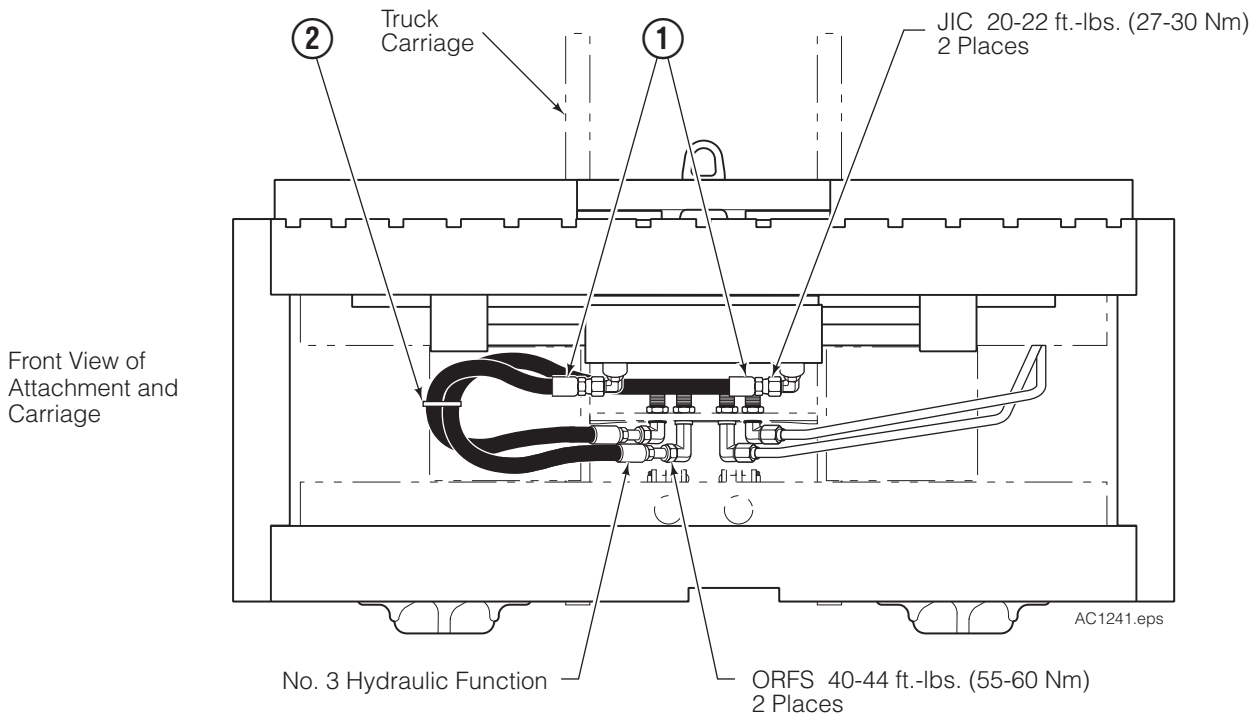

Installation Kits

Hose Installation Kit 6066646 for Cascade 100E-SSS Sideshifters

Truck Models

Hyster Americas: S80FT, S80FT-BCS, S100FT, S100FT-BCS, S120FT, S120FT-BCS, S120FT-PRS H80FT, H90FT, H100, H110FT, H120FT

Yale Europe: GC40VX, GC50VX, GC55VX, GC55SVX, GP40VX5, GP40VX6, GP45VX6, GP45SVX5, GP50VX, GP55VX

Mast Type: 2 Stage FFL, 3 Stage FFL

Carriage: ITA Class III

REF	QTY	PART NO.	DESCRIPTION
		6066646	Hose Installation Kit
1	2	6066642	Hose – 22.50 in.
2	4	215723	Cable Tie