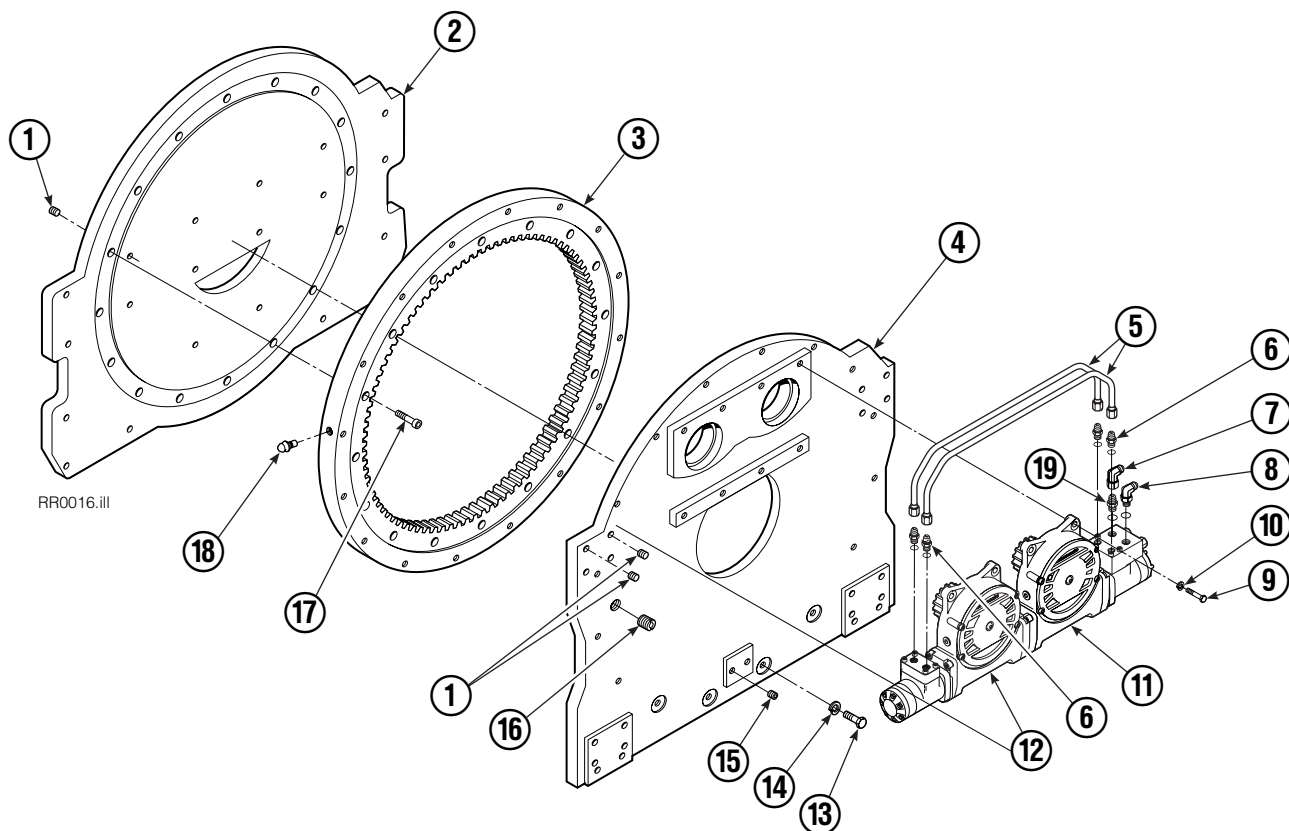

Internet: www.cascorp.com

Frame Group

150D			
REF	QTY	PART NO.	DESCRIPTION
		684607	Base Unit Group
1	18	631428	Plug
2	1	670773	Faceplate
3	1	670782	Bearing Assembly
4	1	684611	Baseplate
5	2	670786	Tube Assembly
6	4	662187	Fitting, 8-6
7	1	605761	Fitting, 8-8
8	1	601250	Fitting, 8-8
9	8	661742	Capscrew, 1/2 NC x 1.25 GR5
10	8	6290	Lockwasher
11	1	670558	Drive Group - RH ▲
12	1	670562	Drive Group - LH ▲
13	16	643574	Capscrew, 3/4 NC x 2.25 GR8
14	16	6294	Lockwasher
15	2	631427	Plug
16	1	6612	Plug
17	16	607105	Capscrew, 3/4 NC x 2.00 GR8
18	1	7401	Grease Fitting
19	1	601377	Fitting, 8-8
		672483	Bearing Service Kit

- Includes all items except 17–20, 38 & 39.
- Quantity as required.
- ◆ See Drive Motor page for parts breakdown.

Drive Motor

REF	QTY	PART NO.	DESCRIPTION
		206392	Drive Motor
1	1	675478	Shaft
2	1	675477	Drive
3	1	675479	Spacer Plate
■ 4	1	675480	Gerotor Set (101-1768-007)
■ 4	1	685075	Gerotor Set (101-1768-009)
5	1	675482	End Cap
● 6	1	206405	Service Kit
■ 7	1	685089	Flange (101-1768-007)
■ 7	1	685090	Flange (101-1768-009)

Check Valve

REF	QTY	PART NO.	DESCRIPTION
		670561	Check Valve Assembly
1	1	670583	Body
2	2	656223	Seal Kit
3	2	665097	Check Valve

Fork Bar Group

RR0055.iii

150D			
REF	QTY	PART NO.	DESCRIPTION
		206783	Fork Bar Group
1	4	4880	Capscrew, .50 x 1.00
2	4	6290	Lockwasher, .50
3	2	622148	Keeper
4	1	681242	Upper Bar
5	1	681245	Lower Bar
6	24	681249	Capscrew, .75 x 2.00
7	2	633671	Hook