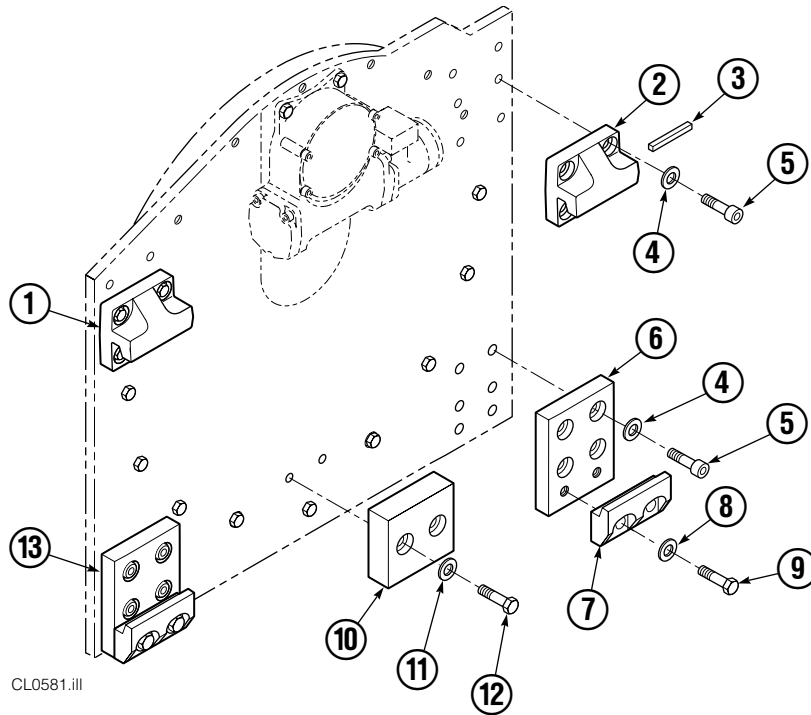

Bolt-On Mounting Group

Class IV, 0°			
REF	QTY	PART NO.	DESCRIPTION
		682384	Mounting Group
1	1	670690	Upper Hook – LH
2	1	670691	Upper Hook – RH
3	1	670704	Stop Kit
4	14	6448	Lockwasher, 3/4 in. ID
5	14	607104	Capscrew, 3/4 NC x 1.75
6	1	682665	Adapter Plate – RH
7	2	679832	Lower Hook
8	4	670692	Washer, 3/4 in. ID
9	4	670693	Capscrew, 3/4 NC x 1.75
10	1	670695	Bumper
11	2	6290	Lockwasher, 1/2 in
12	2	3657	Capscrew, 1/2 x 2.00 in.
13	1	682664	Adapter Plate – LH