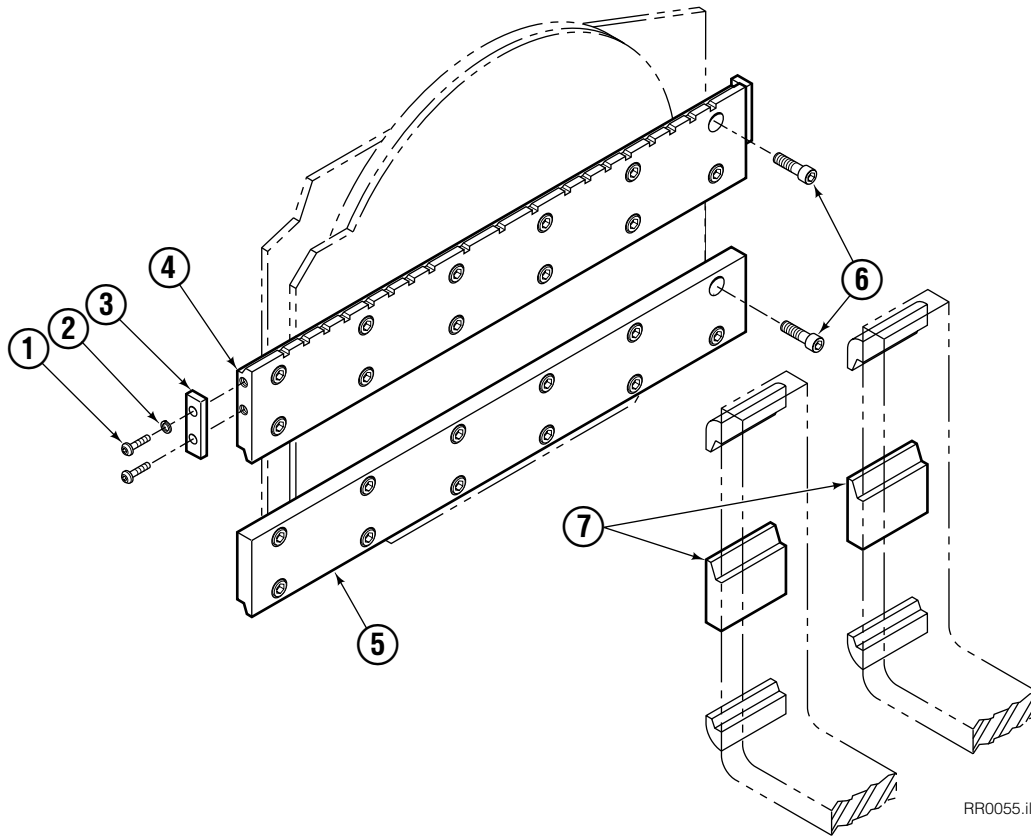

Cascade provides service replacement parts for the listed parts only. Due to cost, if others parts need replacement, the complete drive motor should be replaced.

- See Nameplate under valve for correct part number of Gerotor Set and Flange.
- Compatible with water glycol based hydraulic fluids.

Check Valve

REF	QTY	PART NO.	DESCRIPTION
		670561	Check Valve Assembly
1	1	670583	Body
2	2	656223	Seal Kit
3	2	665097	Check Valve

Fork Bar Group

RR0055.iii

150D			
REF	QTY	PART NO.	DESCRIPTION
		206783	Fork Bar Group
1	4	4880	Capscrew, .50 x 1.00
2	4	6290	Lockwasher, .50
3	2	622148	Keeper
4	1	681242	Upper Bar
5	1	681245	Lower Bar
6	24	681249	Capscrew, .75 x 2.00
7	2	633671	Hook