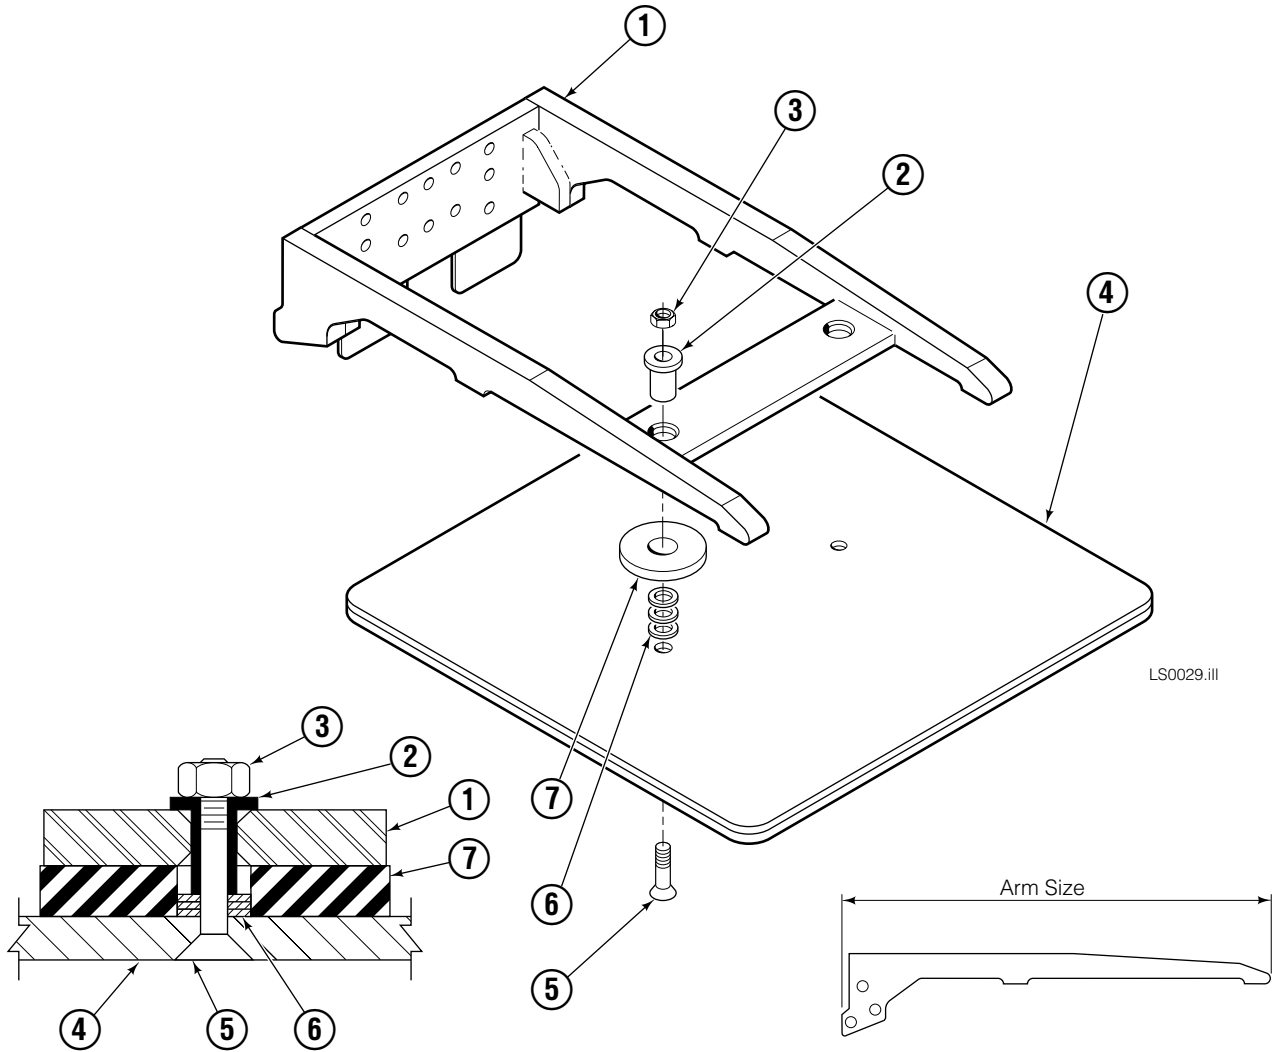

Standard Arm Group

REF	QTY	PART NO.	DESCRIPTION
1	1	364103	Arm - 36"
2	2	205976	Sleeve
3	2	205979	Nylon Nut, M12
4	1	364104	Contact Pad - 33"x42" (36" arm)
5	2	768709	Capscrew
6	6	202251	Washer, M12
7	2	202145	Washer - Rubber