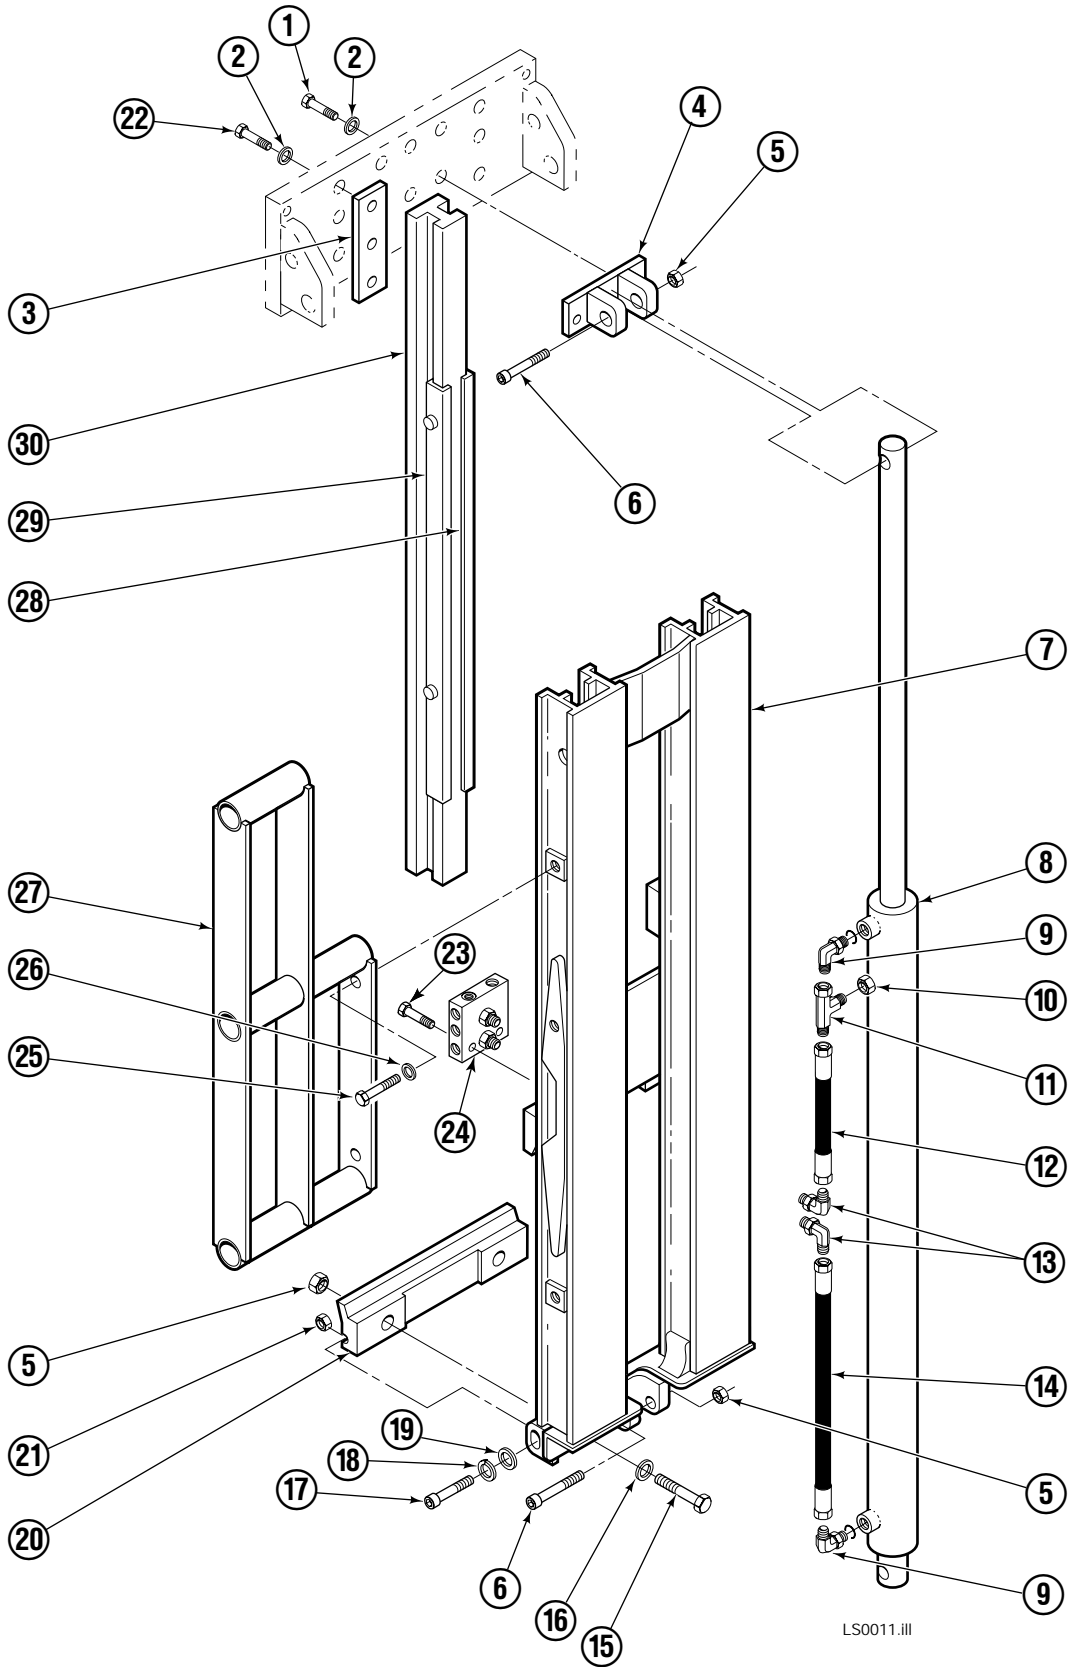

Frame Group

LS0011.iii

Frame Group

35E			
REF	QTY	PART NO.	DESCRIPTION
1	3	206478	Capscrew, M10x1.5x30-10,9
2	9	201570	Washer
3	2	201956	Shim
4	1	201976	Cylinder Clevis
5	4	678990	Nut
6	2	211250	Capscrew
7	1	202129	Frame
8	1	◆ 582490	Cylinder
9	2	601676	Fitting, 6-6
10	1	2645	Fitting, 6
11	1	611329	Fitting, 6-6
12	1	675058	Hose
13	2	2680	Fitting, 6-6
14	1	206880	Hose
15	2	689997	Capscrew, M16x2x45-8.8
16	2	667225	Washer
17	1	201568	Capscrew
18	1	680253	Lockwasher, M8
19	1	205349	Washer
20	1	202049	Lower Hook
21	1	767414	Nut, M8
22	8	209684	Capscrew, M10x1.5x55-10,9
23	2	768795	Capscrew
24	1	■ 202047	Valve Assembly
25	4	766154	Capscrew
26	4	211179	Washer
27	2	3006345	Backrest
28	2	668910	Bearing
29	2	668911	Bearing
30	2	202055	Arm Bar

◆ See Cylinder page for parts breakdown.

■ See Valve page for parts breakdown.

Reference: Frame Group 206501, Common Parts 201962,
Hydraulic Group 202324.