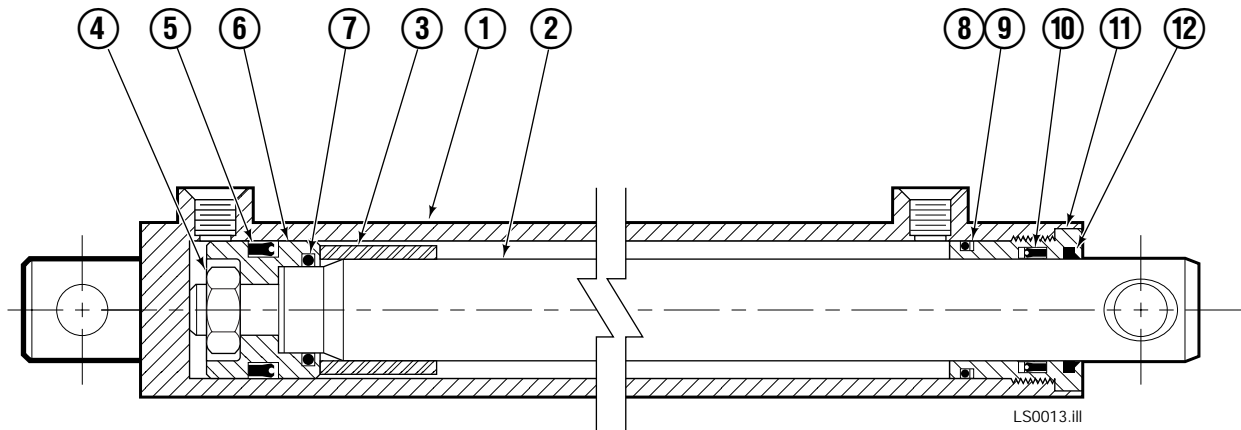

Load Stabilizer Cylinder

35E			
REF	QTY	PART NO.	DESCRIPTION
		582490	Cylinder Assembly
1	1	562298	Shell
2	1	562299	Rod
3	1	-	Spacer
4	1	667623	Nut
5	1	■ 557598	Piston Seal
6	1	559702	Piston
7	1	■ 2716	O-Ring
8	1	■ 2722	O-Ring
9	1	■ 615126	Back-Up Ring
10	1	■ 663728	Rod Seal
11	1	562300	Retainer
12	1	■ 626468	Wiper
		562447	Service Kit

■ Included in Service Kit 562447.