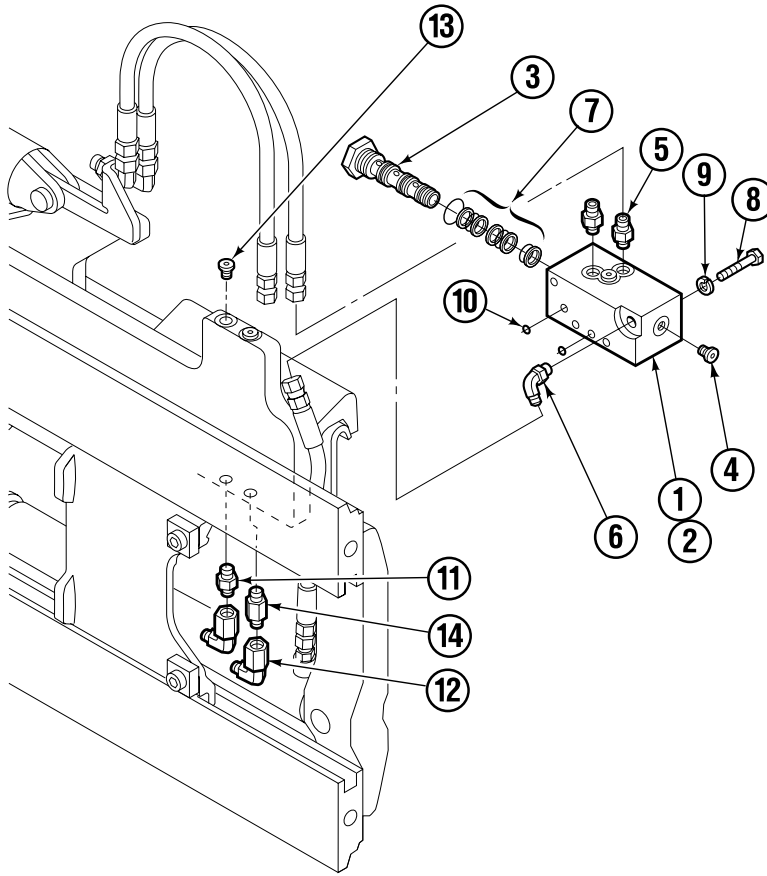

● Includes items 2 through 9.

Hydraulic/Fork Group

55F

REF	QTY	PART NO.	DESCRIPTION	REF	QTY	PART NO.	DESCRIPTION
	●	375335	Hydraulic Group	14	2	209737	Lockwasher
	□	207367	Fork Group	15	8	767961	Capscrew
1	1	583944	Cylinder Assembly L. H. ◆	16	2	206925	Pin
2	1	583952	Cylinder Assembly R. H. ▼	17	4	207553	Block
3	1	375369	Hose	18	2	206916	Grommet
4	1	207568	Hose	19	2	206926	Clevis Pin
5	1	207565	Hose	20	2	207210	Hairpin Cotter
6	1	207569	Hose	21	2	768551	Capscrew
7	2	207368	Fork Carrier	22	2	7403	Grease Fitting
8	2	206914	Lug	23	1	768753	Setscrew
9	4	206915	Bearing	24	1	207211	Jam Nut
10	4	206922	Capscrew	25	1	200008	Cable Tie
11	4	678991	Lockwasher	26	6	617915	Fitting, 4-4
12	2	206923	Eyebolt	27	8	209738	Lockwasher
13	2	763169	Capscrew				

■ Carriage width.

● Included in Service Kit 684827.

Reference: 2-6140, 2-6141.

Right Hand Cylinder

FP0028.iii

55F			
REF	QTY	PART NO.	DESCRIPTION
		583952	Cylinder Assembly – 41" ■
1	1	564177	Shell – 41" ■
2	1	564185	Rod – 41" ■
3	1	685664	Retainer
4	1	685665	Piston
5	1	564193	● Rod End
6	1	5718	● Nut
7	1	636850	● Rod Wiper
8	1	646540	● Rod Seal
9	1	2718	● O-Ring
10	1	615122	● Back-up Ring
11	1	2710	● O-Ring
12	1	663728	● Piston Seal
13	1	563462	Piston Nut
14	1	563916	Retaining Ring
15	1	3137	Snap Ring
		684827	Service Kit

■ Carriage width.

● Included in Service Kit 684827.

Reference: S-6138, S-6139.

Flow Divider Group

FP0035.iii

55F			
REF	QTY	PART NO.	DESCRIPTION
		206921	Flow Divider Group
1	1	206919	Valve ■
2	1	206918	Valve Body
3	1	207301	Cartridge-Combiner
4	2	663694	Fitting, 3
5	2	617915	Fitting, 4-4
6	1	617917	Fitting, 4-4
7	1	679992	Service Kit
8	3	685105	Capscrew
9	3	678993	Lockwasher
10	2	207300	O-Ring
11	6	617915	Fitting, 4-4
12	2	617641	Fitting, 4-4
13	2	609234	Fitting, 4-4
14	1	617916	Fitting, 4-4