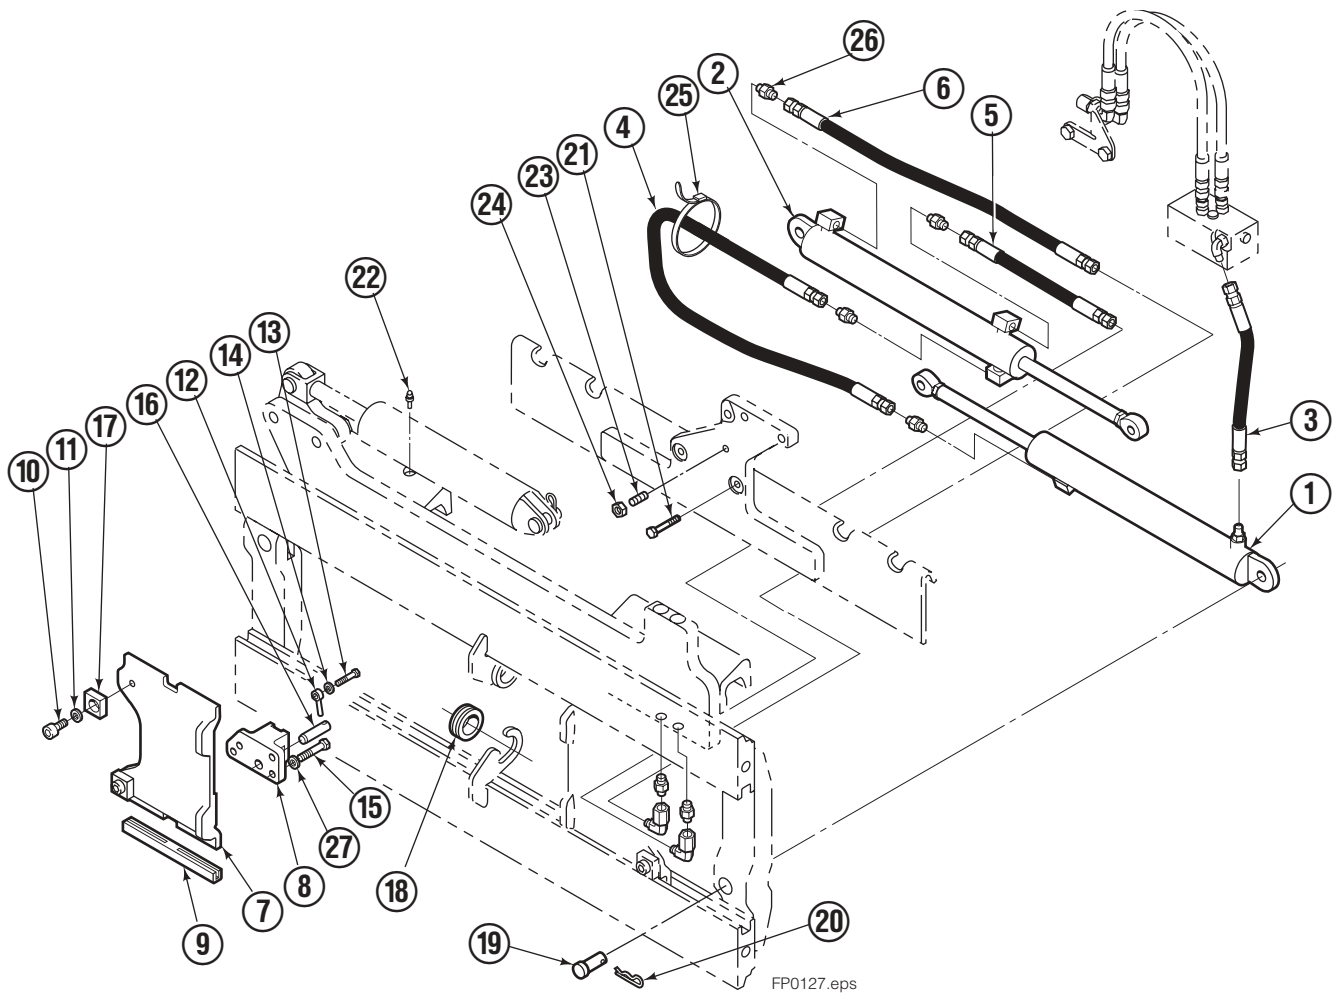

Safety Decals

Part No. 665595
(5) Places

Mounting Group Non-Sideshifting

55F							
REF	QTY	PART NO.	DESCRIPTION	REF	QTY	PART NO.	DESCRIPTION
	●	397668	Non-Sideshifting Mounting	5	4	766154	Capscrew, M16x2,0x40-8.8
1	1	397075	Frame	6	4	667225	Washer
2	1	397676	Anchor Bracket	7	4	678990	Nut
3	1	---	Center Bearing	8	3	208365	Lower Bearing
4	2	204186	Lower Hook	9	2	672018	Upper Bearing

● Includes items 2 through 9.

Hydraulic/Fork Group

55F

REF	QTY	PART NO.	DESCRIPTION	REF	QTY	PART NO.	DESCRIPTION
	●	375335	Hydraulic Group	14	2	209737	Lockwasher
	□	207367	Fork Group	15	8	767961	Capscrew
1	1	583944	Cylinder Assembly L. H. ◆	16	2	206925	Pin
2	1	583952	Cylinder Assembly R. H. ▼	17	4	207553	Block
3	1	375369	Hose	18	2	206916	Grommet
4	1	207568	Hose	19	2	206926	Clevis Pin
5	1	207565	Hose	20	2	207210	Hairpin Cotter
6	1	207569	Hose	21	2	768551	Capscrew
7	2	207368	Fork Carrier	22	2	7403	Grease Fitting
8	2	206914	Lug	23	1	768753	Setscrew
9	4	206915	Bearing	24	1	207211	Jam Nut
10	4	206922	Capscrew	25	1	200008	Cable Tie
11	4	678991	Lockwasher	26	6	617915	Fitting, 4-4
12	2	206923	Eyebolt	27	8	209738	Lockwasher
13	2	763169	Capscrew				

◆ See LH Cylinder page for parts breakdown.

▼ See RH Cylinder page for parts breakdown.

● Includes items 1 through 6.

□ Includes items 7 through 27.

Left Hand Cylinder

55F			
REF	QTY	PART NO.	DESCRIPTION
		583944	Cylinder Assembly – 41" ■
1	1	564169	Shell – 41" ■
2	1	564185	Rod – 41" ■
3	1	685664	Retainer
4	1	685665	Piston
5	1	564193	● Rod End
6	1	5718	● Nut
7	1	636850	● Rod Wiper
8	1	646540	● Rod Seal
9	1	2718	● O-Ring
10	1	615122	● Back-up Ring
11	1	2710	● O-Ring
12	1	663728	● Piston Seal
13	1	563462	Piston Nut
14	1	563916	Retaining Ring
15	1	3137	Snap Ring
		684827	Service Kit