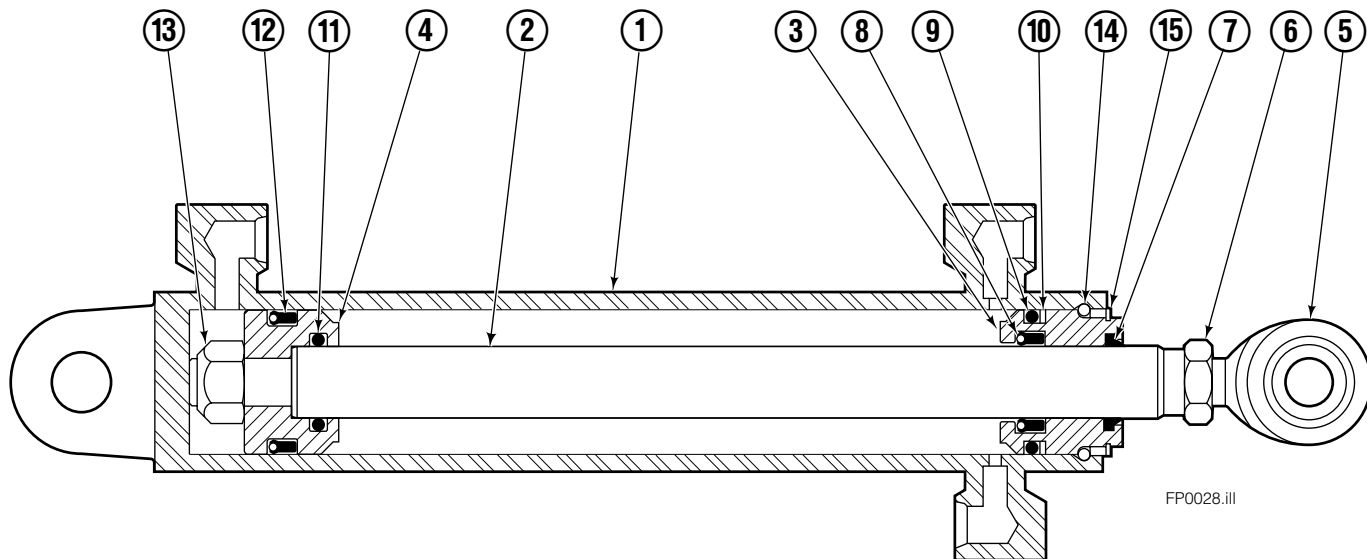

● Includes items 2 through 9.

Hydraulic/Fork Group

55F

REF	QTY	PART NO.	DESCRIPTION	REF	QTY	PART NO.	DESCRIPTION
	●	375335	Hydraulic Group	14	2	209737	Lockwasher
	□	207367	Fork Group	15	8	767961	Capscrew
1	1	583944	Cylinder Assembly L. H. ◆	16	2	206925	Pin
2	1	583952	Cylinder Assembly R. H. ▼	17	4	207553	Block
3	1	375369	Hose	18	2	206916	Grommet
4	1	207568	Hose	19	2	206926	Clevis Pin
5	1	207565	Hose	20	2	207210	Hairpin Cotter
6	1	207569	Hose	21	2	768551	Capscrew
7	2	207368	Fork Carrier	22	2	7403	Grease Fitting
8	2	206914	Lug	23	1	768753	Setscrew
9	4	206915	Bearing	24	1	207211	Jam Nut
10	4	206922	Capscrew	25	1	200008	Cable Tie
11	4	678991	Lockwasher	26	6	617915	Fitting, 4-4
12	2	206923	Eyebolt	27	8	209738	Lockwasher
13	2	763169	Capscrew				

◆ See LH Cylinder page for parts breakdown.

▼ See RH Cylinder page for parts breakdown.

● Includes items 1 through 6.

□ Includes items 7 through 27.

Left Hand Cylinder

55F			
REF	QTY	PART NO.	DESCRIPTION
		583944	Cylinder Assembly – 41" ■
1	1	564169	Shell – 41" ■
2	1	564185	Rod – 41" ■
3	1	685664	Retainer
4	1	685665	Piston
5	1	564193	● Rod End
6	1	5718	● Nut
7	1	636850	● Rod Wiper
8	1	646540	● Rod Seal
9	1	2718	● O-Ring
10	1	615122	● Back-up Ring
11	1	2710	● O-Ring
12	1	663728	● Piston Seal
13	1	563462	Piston Nut
14	1	563916	Retaining Ring
15	1	3137	Snap Ring
		684827	Service Kit

■ Carriage width.

● Included in Service Kit 684827.

Reference: 2-6140, 2-6141.

Right Hand Cylinder

FP0028.iii

55F			
REF	QTY	PART NO.	DESCRIPTION
		583952	Cylinder Assembly – 41" ■
1	1	564177	Shell – 41" ■
2	1	564185	Rod – 41" ■
3	1	685664	Retainer
4	1	685665	Piston
5	1	564193	● Rod End
6	1	5718	● Nut
7	1	636850	● Rod Wiper
8	1	646540	● Rod Seal
9	1	2718	● O-Ring
10	1	615122	● Back-up Ring
11	1	2710	● O-Ring
12	1	663728	● Piston Seal
13	1	563462	Piston Nut
14	1	563916	Retaining Ring
15	1	3137	Snap Ring
		684827	Service Kit