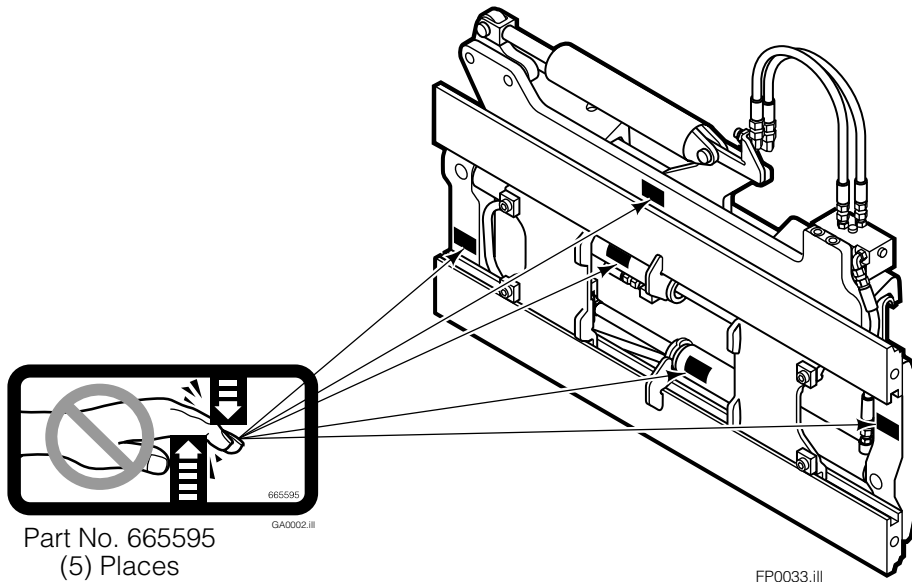

Safety Decals

Part No. 665595
(5) Places