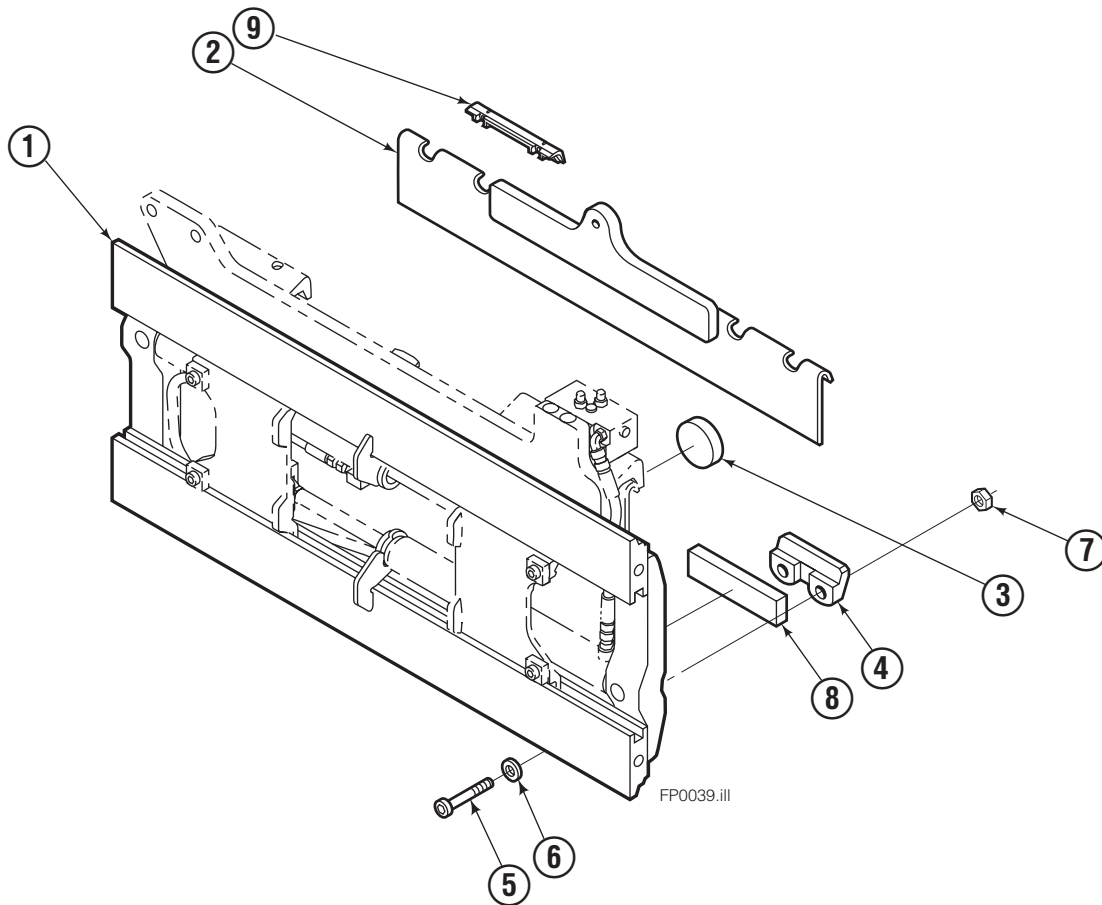

Safety Decals

Part No. 665595
(5) Places

Mounting Group Non-Sideshifting

55F							
REF	QTY	PART NO.	DESCRIPTION	REF	QTY	PART NO.	DESCRIPTION
	●	397668	Non-Sideshifting Mounting	5	4	766154	Capscrew, M16x2,0x40-8.8
1	1	397075	Frame	6	4	667225	Washer
2	1	397676	Anchor Bracket	7	4	678990	Nut
3	1	---	Center Bearing	8	3	208365	Lower Bearing
4	2	204186	Lower Hook	9	2	672018	Upper Bearing

● Includes items 2 through 9.

Hydraulic/Fork Group

55F

REF	QTY	PART NO.	DESCRIPTION	REF	QTY	PART NO.	DESCRIPTION
	●	375335	Hydraulic Group	14	2	209737	Lockwasher
	□	207367	Fork Group	15	8	767961	Capscrew
1	1	583944	Cylinder Assembly L. H. ◆	16	2	206925	Pin
2	1	583952	Cylinder Assembly R. H. ▼	17	4	207553	Block
3	1	375369	Hose	18	2	206916	Grommet
4	1	207568	Hose	19	2	206926	Clevis Pin
5	1	207565	Hose	20	2	207210	Hairpin Cotter
6	1	207569	Hose	21	2	768551	Capscrew
7	2	207368	Fork Carrier	22	2	7403	Grease Fitting
8	2	206914	Lug	23	1	768753	Setscrew
9	4	206915	Bearing	24	1	207211	Jam Nut
10	4	206922	Capscrew	25	1	200008	Cable Tie
11	4	678991	Lockwasher	26	6	617915	Fitting, 4-4
12	2	206923	Eyebolt	27	8	209738	Lockwasher
13	2	763169	Capscrew				