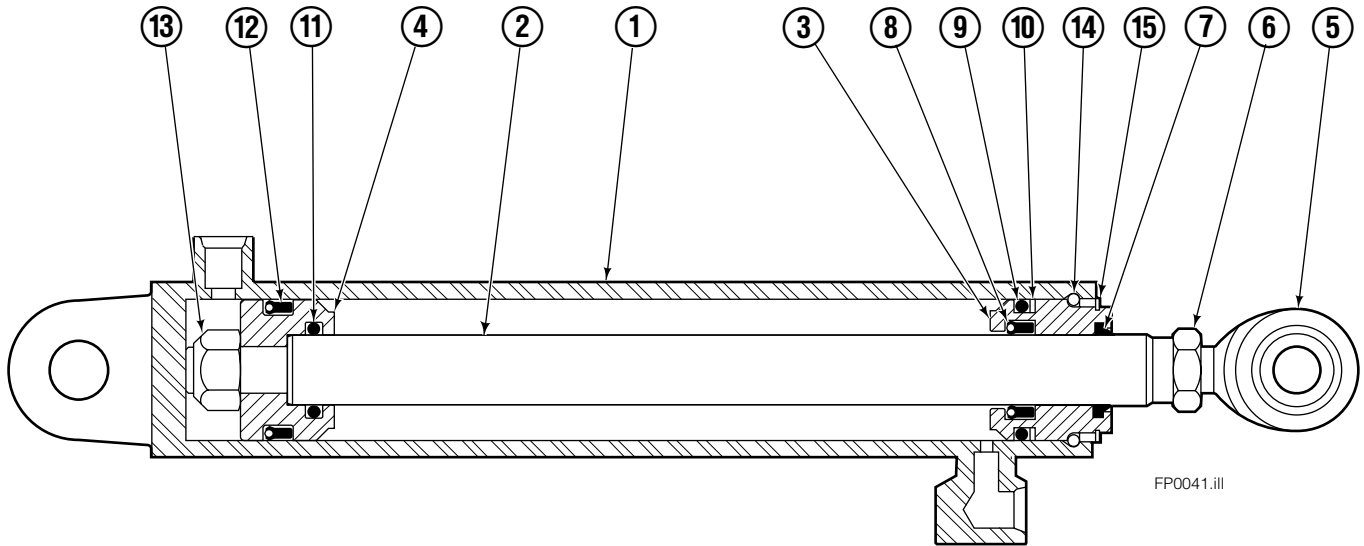

Safety Decals

Part No. 665595
(5) Places

Mounting Group Non-Sideshifting

55F							
REF	QTY	PART NO.	DESCRIPTION	REF	QTY	PART NO.	DESCRIPTION
	●	397668	Non-Sideshifting Mounting	5	4	766154	Capscrew, M16x2,0x40-8.8
1	1	397075	Frame	6	4	667225	Washer
2	1	397676	Anchor Bracket	7	4	678990	Nut
3	1	---	Center Bearing	8	3	208365	Lower Bearing
4	2	204186	Lower Hook	9	2	672018	Upper Bearing

● Includes items 2 through 9.

Hydraulic/Fork Group

55F

REF	QTY	PART NO.	DESCRIPTION	REF	QTY	PART NO.	DESCRIPTION
	●	375335	Hydraulic Group	14	2	209737	Lockwasher
	□	207367	Fork Group	15	8	767961	Capscrew
1	1	583944	Cylinder Assembly L. H. ◆	16	2	206925	Pin
2	1	583952	Cylinder Assembly R. H. ▼	17	4	207553	Block
3	1	375369	Hose	18	2	206916	Grommet
4	1	207568	Hose	19	2	206926	Clevis Pin
5	1	207565	Hose	20	2	207210	Hairpin Cotter
6	1	207569	Hose	21	2	768551	Capscrew
7	2	207368	Fork Carrier	22	2	7403	Grease Fitting
8	2	206914	Lug	23	1	768753	Setscrew
9	4	206915	Bearing	24	1	207211	Jam Nut
10	4	206922	Capscrew	25	1	200008	Cable Tie
11	4	678991	Lockwasher	26	6	617915	Fitting, 4-4
12	2	206923	Eyebolt	27	8	209738	Lockwasher
13	2	763169	Capscrew				

◆ See LH Cylinder page for parts breakdown.

▼ See RH Cylinder page for parts breakdown.

● Includes items 1 through 6.

□ Includes items 7 through 27.

Left Hand Cylinder

55F			
REF	QTY	PART NO.	DESCRIPTION
		583944	Cylinder Assembly – 41" ■
1	1	564169	Shell – 41" ■
2	1	564185	Rod – 41" ■
3	1	685664	Retainer
4	1	685665	Piston
5	1	564193	● Rod End
6	1	5718	● Nut
7	1	636850	● Rod Wiper
8	1	646540	● Rod Seal
9	1	2718	● O-Ring
10	1	615122	● Back-up Ring
11	1	2710	● O-Ring
12	1	663728	● Piston Seal
13	1	563462	Piston Nut
14	1	563916	Retaining Ring
15	1	3137	Snap Ring
		684827	Service Kit