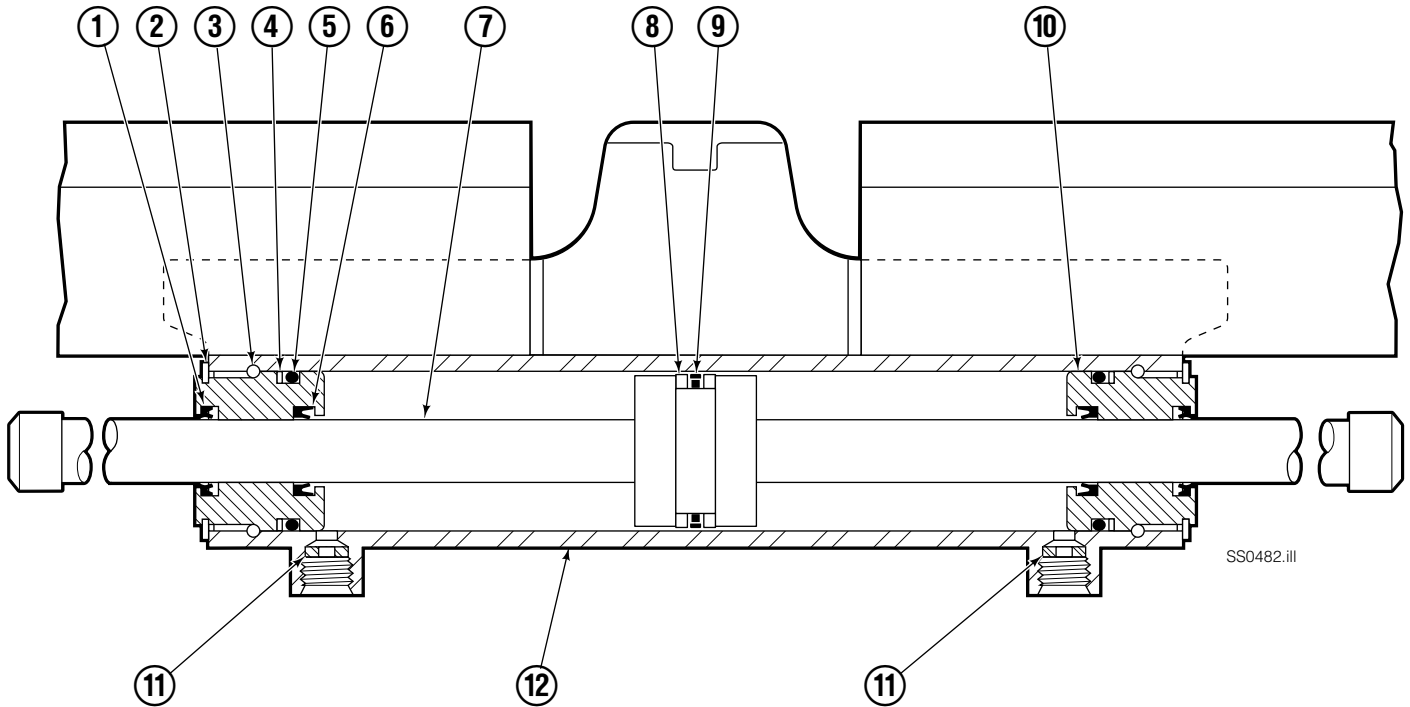

Sideshift Cylinder ITA Class III

55E			
REF	QTY	PART NO.	DESCRIPTION
		6105189	Cylinder Assembly
1	2	562131	● Wiper Seal
2	2	562951	Snap Ring
3	2	562942	Retaining Ring
4	2	563388	● Back-Up Ring
5	2	562127	● O-Ring
6	2	562132	● Rod Seal
7	1	562055	Rod
8	2	563278	● Bearing Ring
9	1	564141	● Piston Seal
10	2	562792	Retainer
11	2	564226	Speed Control Washer
12	1	3001373	Cylinder Shell ■
13	2	208378	● Rod End Cap
		563487	Service Kit

● Included in Service Kit 563487.
■ Not serviceable, order new cylinder assembly.
Reference: S-6105.