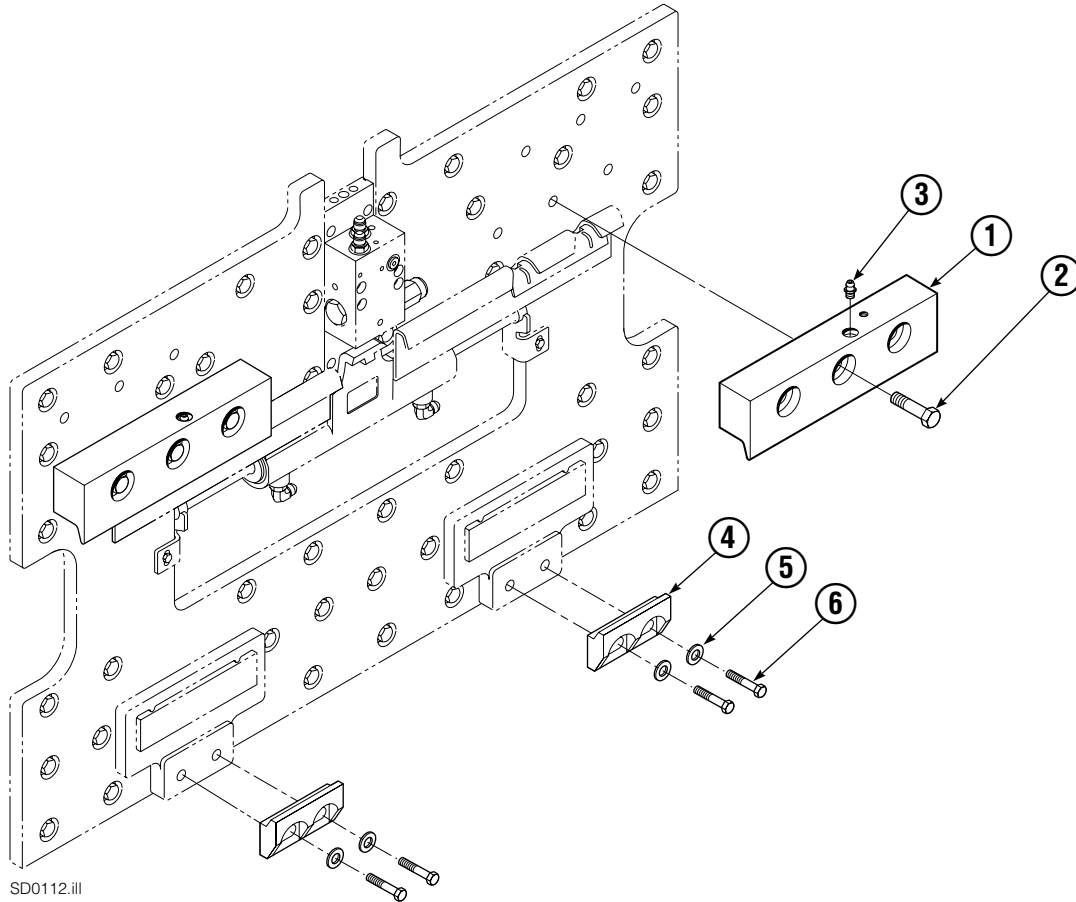

Mounting Group ITA Class III

55E			
REF	QTY	ITA III PART NO.	DESCRIPTION
		3001382	Upper Hook Group ▲
		211175	Lower Hook Group ★
1	2	219379	Upper Hook
2	6	678996	Capscrew, M16 x 60
3	2	7403	Grease Fitting
4	2	675969	Lower Hook
5	4	667225	Washer
6	4	751511	Capscrew, M16 x 55

▲ Includes items 1, 2, & 3.

★ Includes items 4, 5, & 6.

Reference: SK-6116, Lower Hook Group 391335.