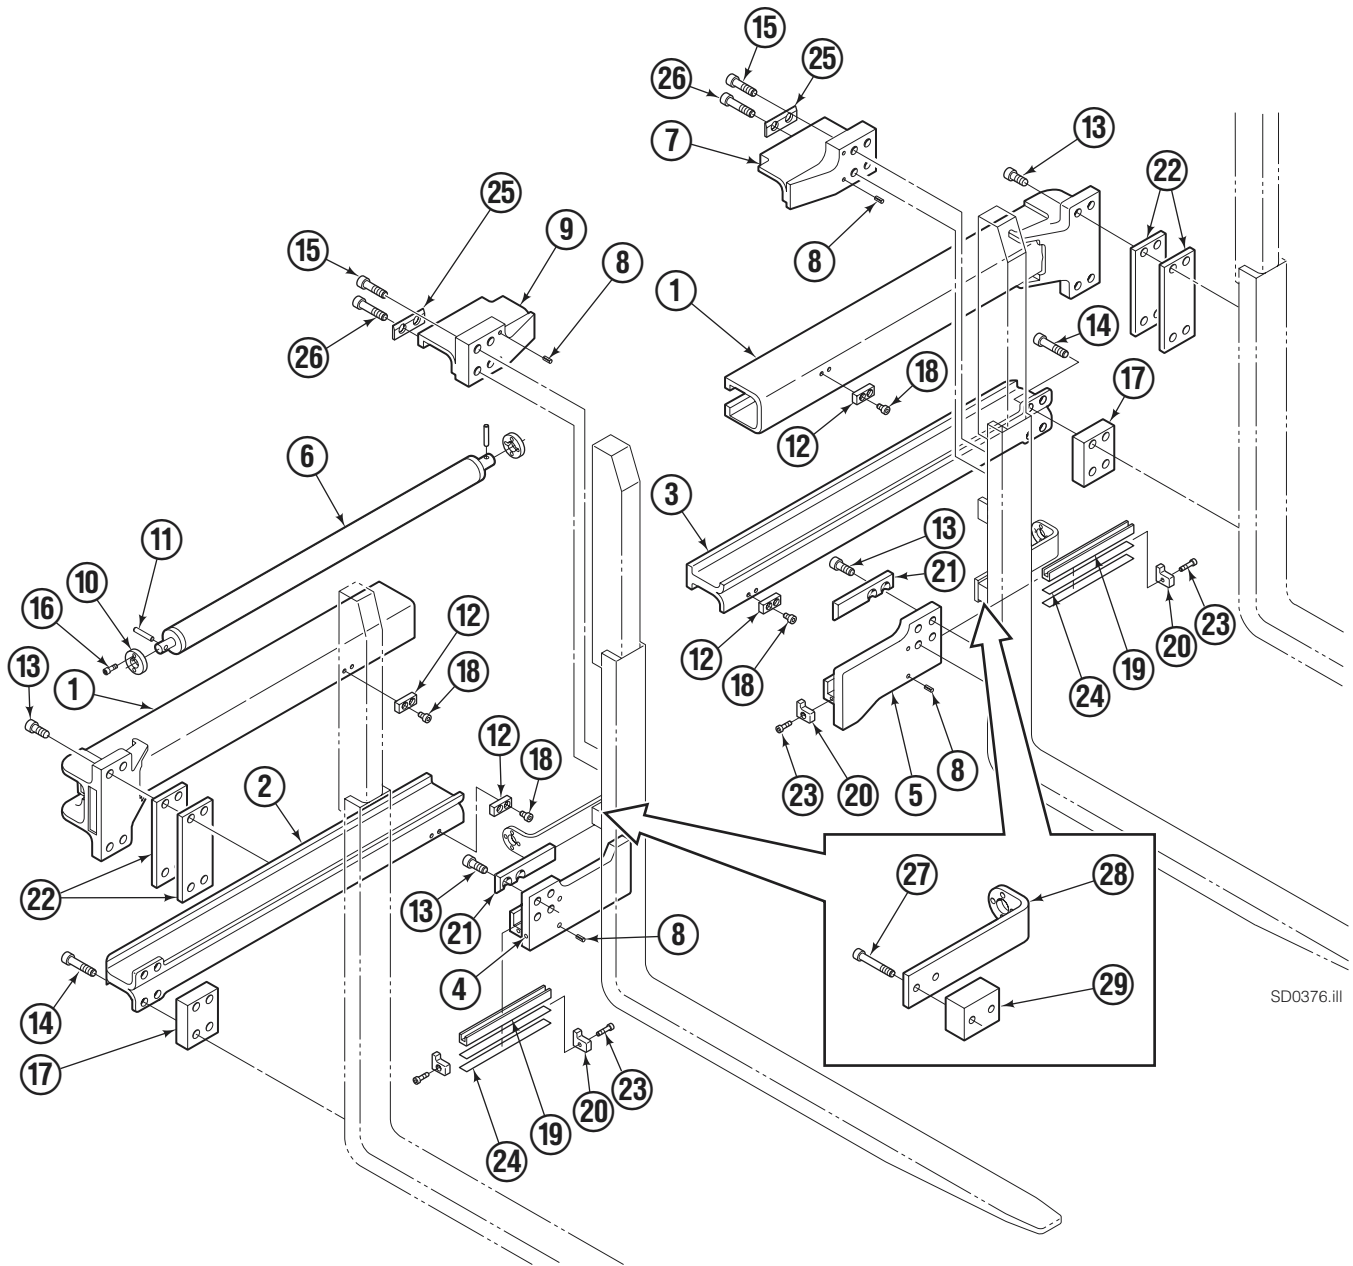

● Included in Service Kit 563487.
 ■ Not serviceable, order new cylinder assembly.
 Reference: S-6105.

Tube Backrest/Fork Group

SD0290.ill

55E			
REF	QTY	PART NO.	DESCRIPTION
		6115656	Fork Group
1	1	6115658	Outer Fork-RH
2	1	6115657	Outer Fork-LH
3	1	6115660	Inner Fork-RH
4	1	6115659	Inner Fork-LH

Reference: S-28191, S-28192, S-28193,
S-28255, S-28256, S-28257.

Arm Group

SD0376.iii

Arm Group

55E			
REF	QTY	PART NO.	DESCRIPTION
		6113119	Arm Group
1	2	220177	Upper Arm Bar
2	1	220217	Lower Arm Bar – RH
3	1	220207	Lower Arm Bar – LH
4	1	6110803	Lower Hook – RH
5	1	6110802	Lower Hook – LH
6	2	6111736	Spring Cylinder
7	1	6110789	Upper Hook – LH
8	8	769014	Roll Pin

REF	QTY	PART NO.	DESCRIPTION	REF	QTY	PART NO.	DESCRIPTION
9	1	6110790	Upper Hook – RH	20	4	225345	Bearing Retainer
10	2	6003311	Retainer	21	2	213899	Bearing
11	2	6110442	Pin, M6 x 32	22	4	797610	Spacer
12	4	212687	Fork Stop	23	4	787375	Capscrew, M8 x 20
13	16	769574	Capscrew, M16 x 35	24	6	212559	Shim, .04 in. (1 mm)
14	8	769578	Capscrew, M16 x 60	25	2	6110402	Bearing Plate
15	4	769577	Capscrew, M16 x 50	26	4	682073	Capscrew, M16 x 70
16	4	787375	Capscrew, M8 x 20	27	4	768814	Capscrew, M10 x 60
17	2	210587	Spacer	28	2	28258-0148	Bracket
18	8	214414	Capscrew, M10 x 12	29	2	6113096	Spacer
19	2	4501-0222	Bearing Segment				