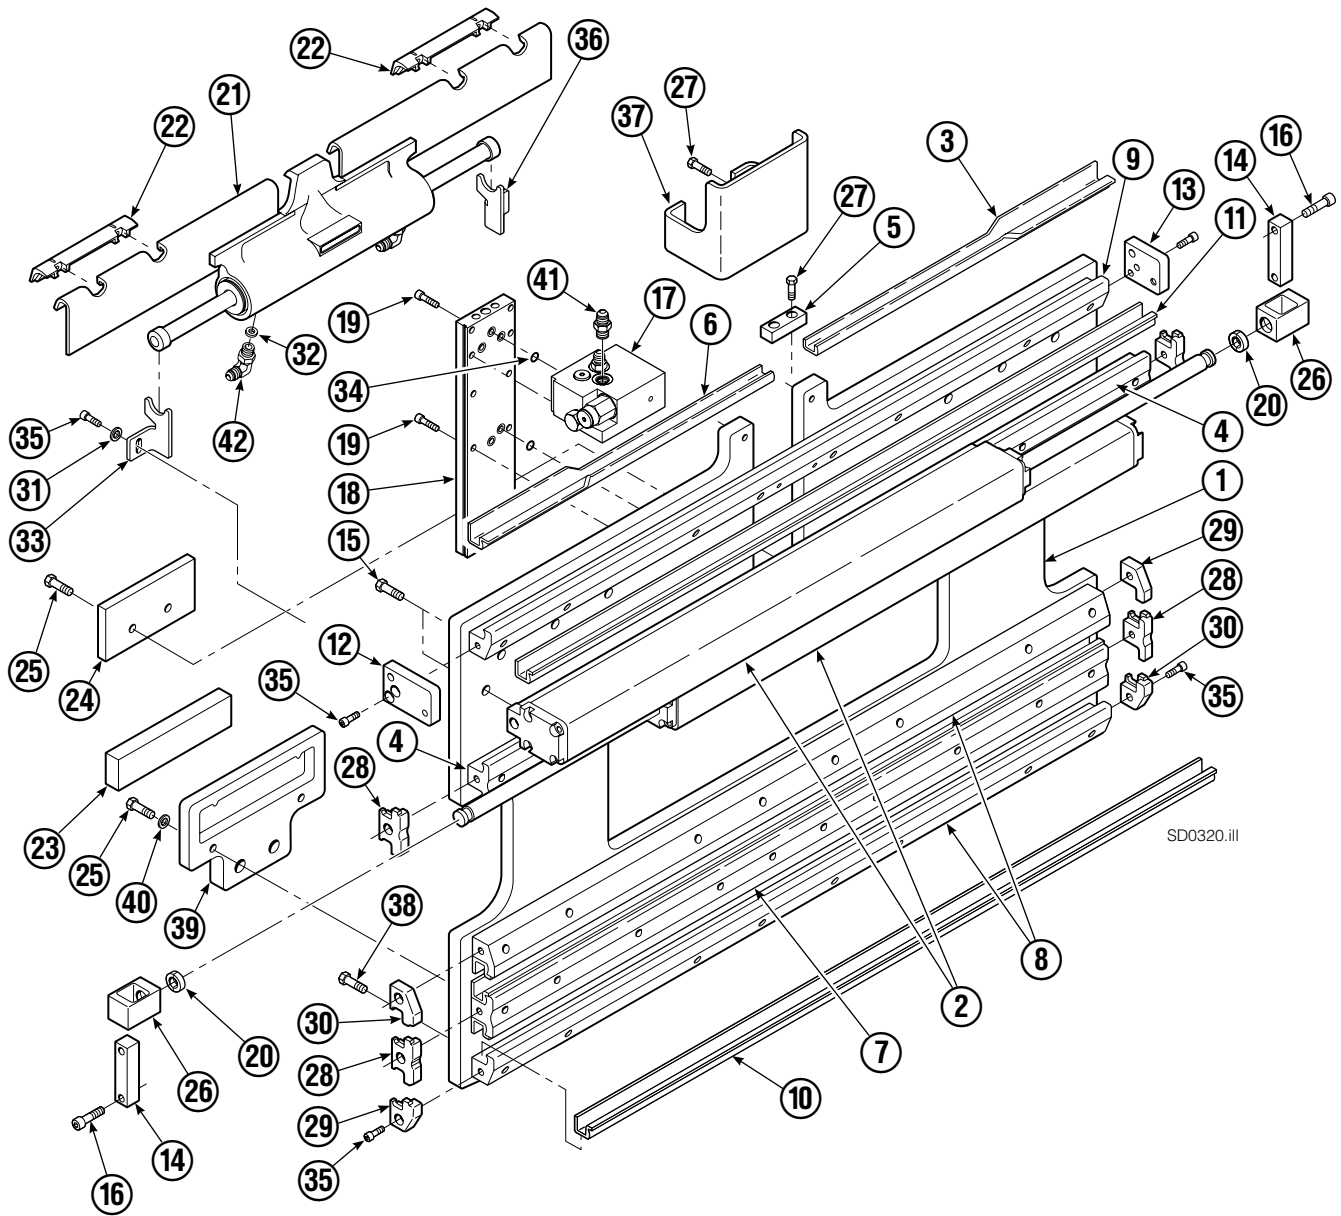

Base Unit Group – ITA Class III

Base Unit Group – ITA Class III

55E			
REF	QTY	PART NO.	DESCRIPTION
		6110668	Base Unit Group – Class II
1	1	3003738	Baseplate
2	2	214624	Frame Cylinder ★
3	1	4786-0413	Bearing Segment – LH
4	2	214629	T-Bar – Upper
5	1	212724	Fork Stop
6	1	4787-0413	Bearing Segment – RH
7	1	214631	T-Bar – Lower
8	2	214633	T-Bar – Lower
9	1	214635	T-Bar – Upper
10	4	4730-1040	Bearing Segment
11	4	4730-1050	Bearing Segment

★ See Frame Cylinder page for parts breakdown.

Reference: S-20006.

Common Parts

REF	QTY	PART NO.	DESCRIPTION	REF	QTY	PART NO.	DESCRIPTION
		6110804	Common Parts Group	27	4	684649	Capscrew, M10 x 25
12	1	211380	Retainer/Stop – RH	28	4	210140	Bearing Retainer
13	1	211379	Retainer/Stop – LH	29	2	212585	Bearing Retainer
14	2	210489	Rod End Anchor ■	30	2	212586	Bearing Retainer
15	22	211689	Capscrew, M12 x 30	31	2	787398	Washer
16	4	768303	Capscrew, M10 x 35 ■	32	2	564226	Restrictor Washer
17	1	216838	Valve Assembly ▲	33	1	213737	Bracket – RH
18	1	211456	Manifold	34	7	214053	O-Ring
19	10	768208	Capscrew, M8 x 25	35	12	787375	Capscrew, M8 x 20 GR 8.8
20	4	210490	Retainer Half Ring ■	36	1	213736	Bracket – LH
21	1	6105189	Sideshift Cylinder ●	37	1	6007050	Valve Guard
22	2	672018	Upper Bearing	38	30	214487	Capscrew, M12 x 40
23	2	208350	Lower Bearing	39	2	215226	Hanger
24	2	212709	Spacer Block	40	4	787383	Lockwasher, M10
25	8	767615	Capscrew, M10 x 25	41	2	604511	Fitting, 6-6 ◆
26	2	209741	Rod End ■	42	2	601676	Fitting, 6-6 ◆