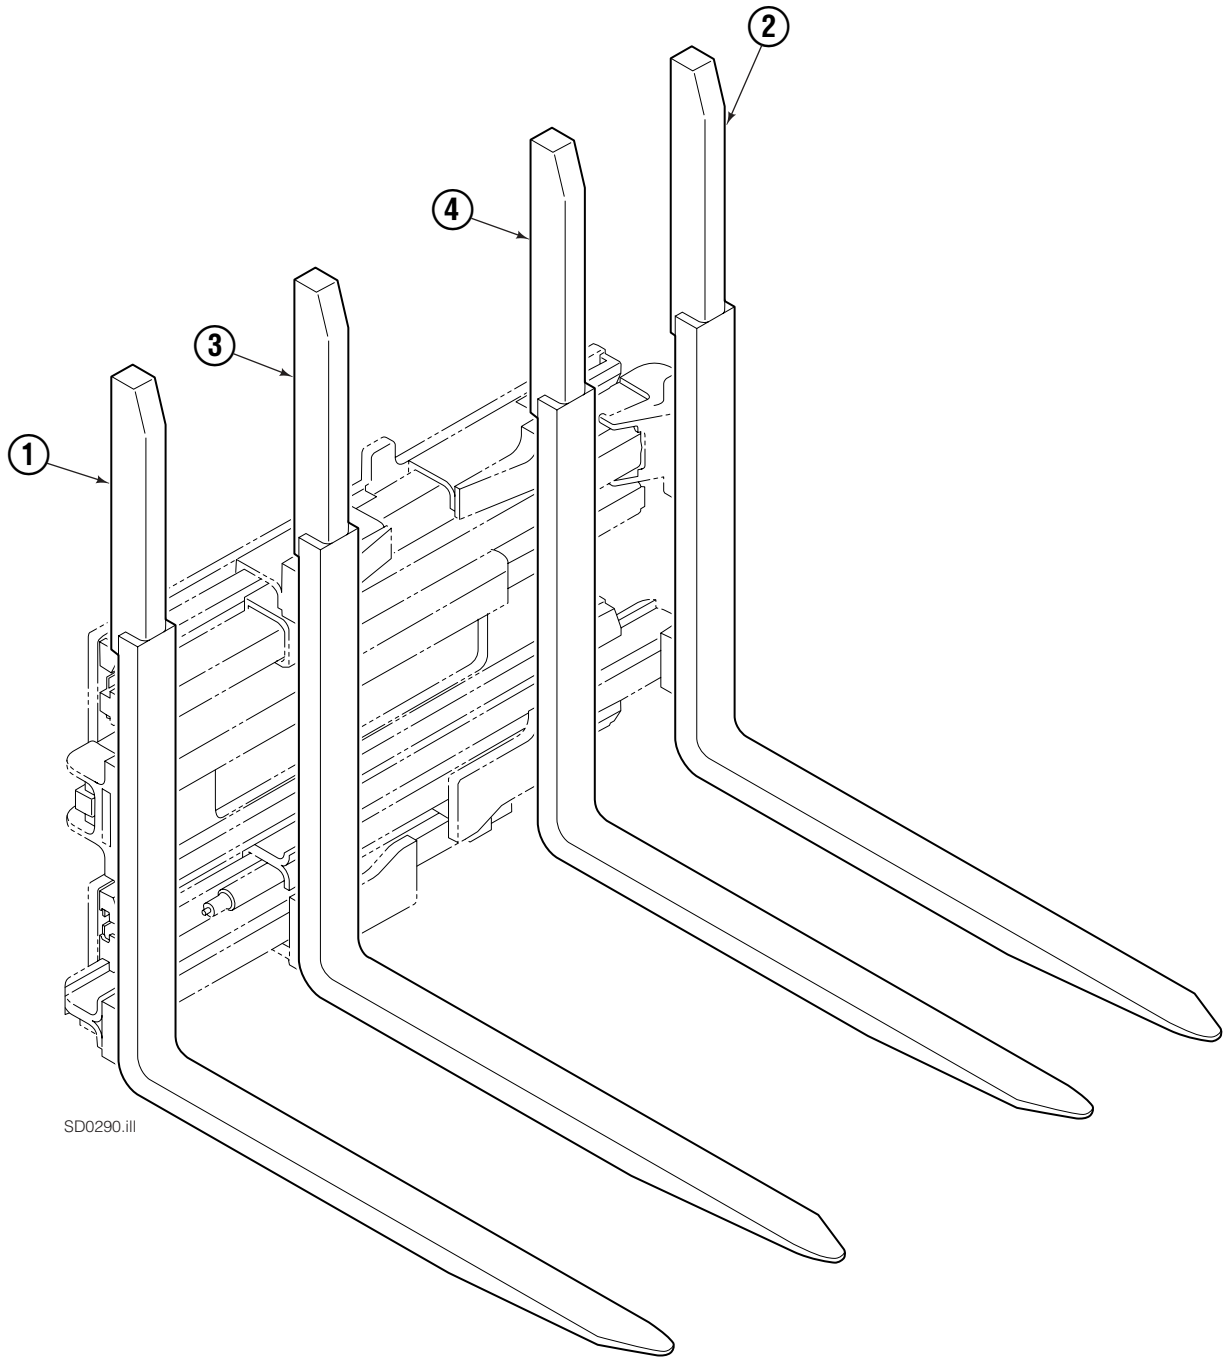

Tube Backrest/Fork Group

SD0290.ill

55E			
REF	QTY	PART NO.	DESCRIPTION
		6115656	Fork Group
1	1	6115658	Outer Fork-RH
2	1	6115657	Outer Fork-LH
3	1	6115660	Inner Fork-RH
4	1	6115659	Inner Fork-LH

Reference: S-28191, S-28192, S-28193,
S-28255, S-28256, S-28257.