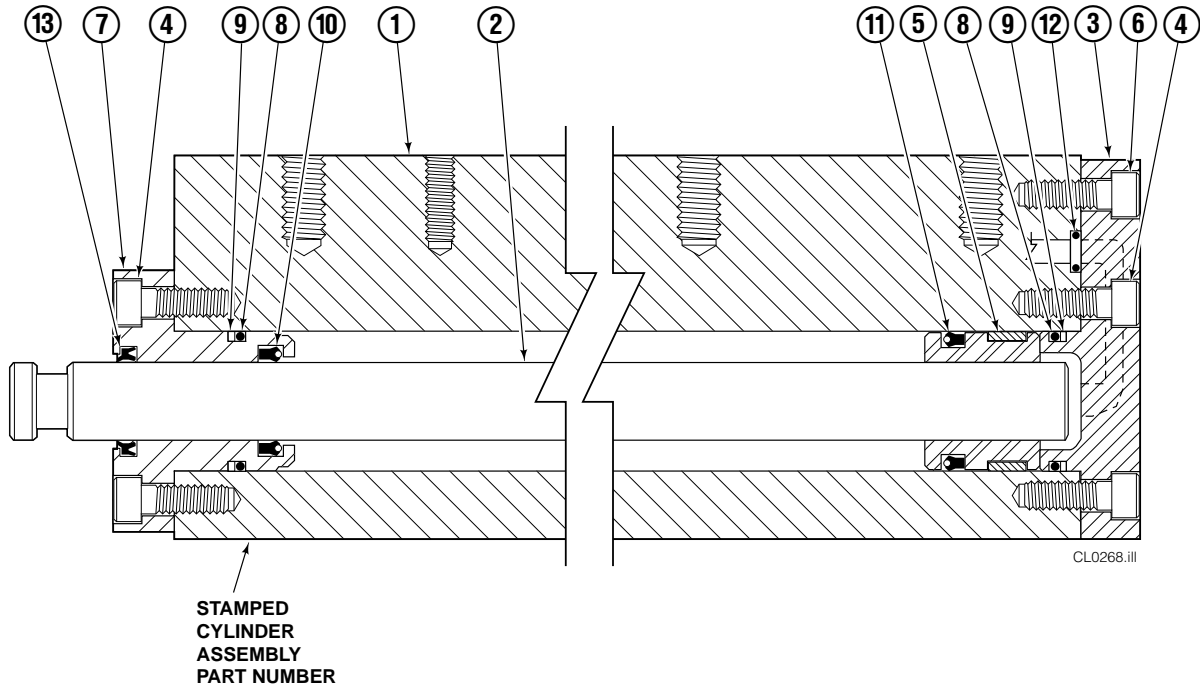

★ See Frame Cylinder page for parts breakdown.

Reference: S-20006.

Common Parts

REF	QTY	PART NO.	DESCRIPTION	REF	QTY	PART NO.	DESCRIPTION
		6110804	Common Parts Group	27	4	684649	Capscrew, M10 x 25
12	1	211380	Retainer/Stop – RH	28	4	210140	Bearing Retainer
13	1	211379	Retainer/Stop – LH	29	2	212585	Bearing Retainer
14	2	210489	Rod End Anchor ■	30	2	212586	Bearing Retainer
15	22	211689	Capscrew, M12 x 30	31	2	787398	Washer
16	4	768303	Capscrew, M10 x 35 ■	32	2	564226	Restrictor Washer
17	1	216838	Valve Assembly ▲	33	1	213737	Bracket – RH
18	1	211456	Manifold	34	7	214053	O-Ring
19	10	768208	Capscrew, M8 x 25	35	12	787375	Capscrew, M8 x 20 GR 8.8
20	4	210490	Retainer Half Ring ■	36	1	213736	Bracket – LH
21	1	6105189	Sideshift Cylinder ●	37	1	6007050	Valve Guard
22	2	672018	Upper Bearing	38	30	214487	Capscrew, M12 x 40
23	2	208350	Lower Bearing	39	2	215226	Hanger
24	2	212709	Spacer Block	40	4	787383	Lockwasher, M10
25	8	767615	Capscrew, M10 x 25	41	2	604511	Fitting, 6-6 ◆
26	2	209741	Rod End ■	42	2	601676	Fitting, 6-6 ◆

▲ See Valve Assembly page for parts breakdown.

■ Included in Cylinder Rod Anchor Kit 213856.

● See Sideshift Cylinder page for parts breakdown.

◆ Included in Fitting Group 213099.

Frame Cylinder

55E			
REF	QTY	PART NO.	DESCRIPTION
		214624	Cylinder Assembly
1	1	214623	Cylinder/Shell
2	1	4157-880	Rod
3	1	213783	End Cap
4	8	768208	Capscrew, M8 x 25
5	1	209809	▲ Bearing
6	1	787375	Capscrew, M8 x 20
7	1	212452	Retainer
8	3	643379	▲ O-Ring
9	2	210050	▲ Back-Up Ring
10	1	212477	▲ Seal
11	1	209808	▲ Seal
12	2	214053	▲ O-Ring
13	1	562131	▲ Wiper
		210090	Service Kit