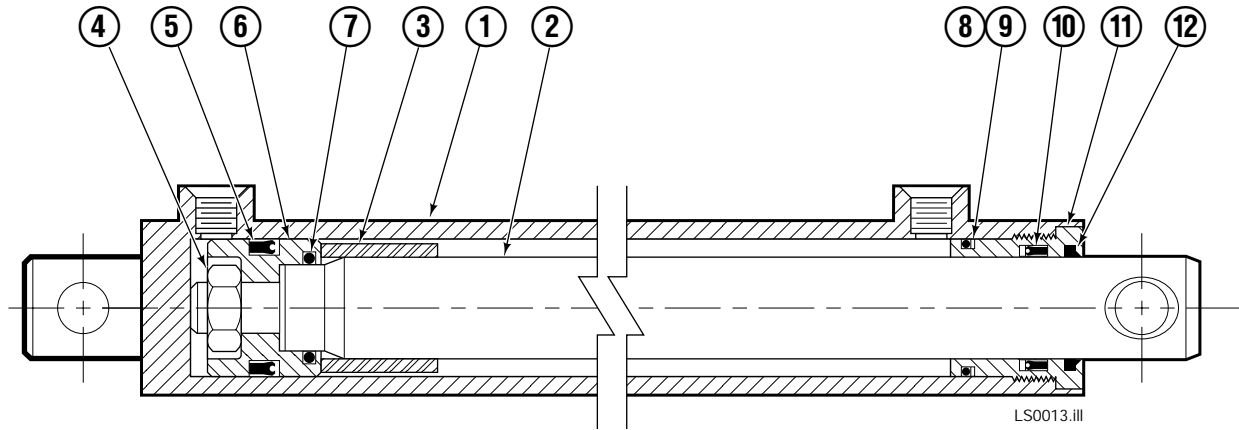

OR

Write: Cascade Corporation, P.O. Box 20187, Portland, OR 97220

Decals

Load Stabilizer

Frame Group

LS0011.iii

Frame Group

35E			
REF	QTY	PART NO.	DESCRIPTION
1	3	206478	Capscrew, M10x1.5x35-10,9
2	3	201570	Washer, M10
3	2	201956	Shim
4	1	201976	Cylinder Clevis
5	4	678990	Nut, M16
6	2	211250	Capscrew, M16 x 85
7	1	206500	Frame
8	1	3018786	◆ Cylinder
9	2	601676	Fitting, 6-6
10	1	2645	Fitting, 6
11	1	611329	Fitting, 6-6
12	1	688694	Hose, 16.75 in.
13	2	2680	Fitting, 6-6
14	1	366596	Hose, 26.25 in.
15	2	689997	Capscrew, M16x2x60
16	2	667225	Washer, .625
17	1	201568	Capscrew, M8 x 45
18	1	680253	Lockwasher, M8
19	1	205349	Washer, M8
20	1	202049	Lower Hook
21	1	767414	Nut, M8
22	8	784139	Capscrew, M12x1.75x50
23	2	768795	Capscrew, M8 x 30
24	1	202047	■ Valve Assembly
25	4	766154	Capscrew, M16x2x40
26	4	211179	Washer, M16
27	2	202329	Backrest
28	2	668910	Bearing
29	2	668911	Bearing
30	2	202055	Arm Bar

◆ See Cylinder page for parts breakdown.

■ See Valve page for parts breakdown.

Reference: Common Parts Group 3018790,
Hydraulic Group 3018788.

Load Stabilizer Cylinder

35E			
REF	QTY	PART NO.	DESCRIPTION
		3018786	Cylinder Assembly
1	1	563254	Shell
2	1	562598	Rod
3	1	3018787	Spacer
4	1	667623	Nut
5	1	557598	■ Piston Seal
6	1	559702	Piston
7	1	2716	■ O-Ring
8	1	2722	■ O-Ring
9	1	615126	■ Back-Up Ring
10	1	663728	■ Rod Seal
11	1	562300	Retainer
12	1	626468	■ Wiper
		562447	Service Kit

■ Included in Service Kit 562447.

Reference: S-6063, S-6062.

Valve Assembly

35E

REF	QTY	PART NO.	DESCRIPTION
		202047	Valve Assembly
1	1	682168	Valve Cartridge
2	3	682170	Service Kit
3	2	663694	Plug, 3
4	1	601676	Fitting, 6-6
5	1	201566	Valve Cartridge - Adjustable Relief
6	1	201565	Valve Cartridge - Fixed Relief
7	3	604511	Fitting, 6-6
8	1	204424	Service Kit
9	1	201564	Valve Cartridge - P. O. Check
10	2	604510	Plug, 6
11	1	609234	Plug, 4
12	1	202125	Valve Body