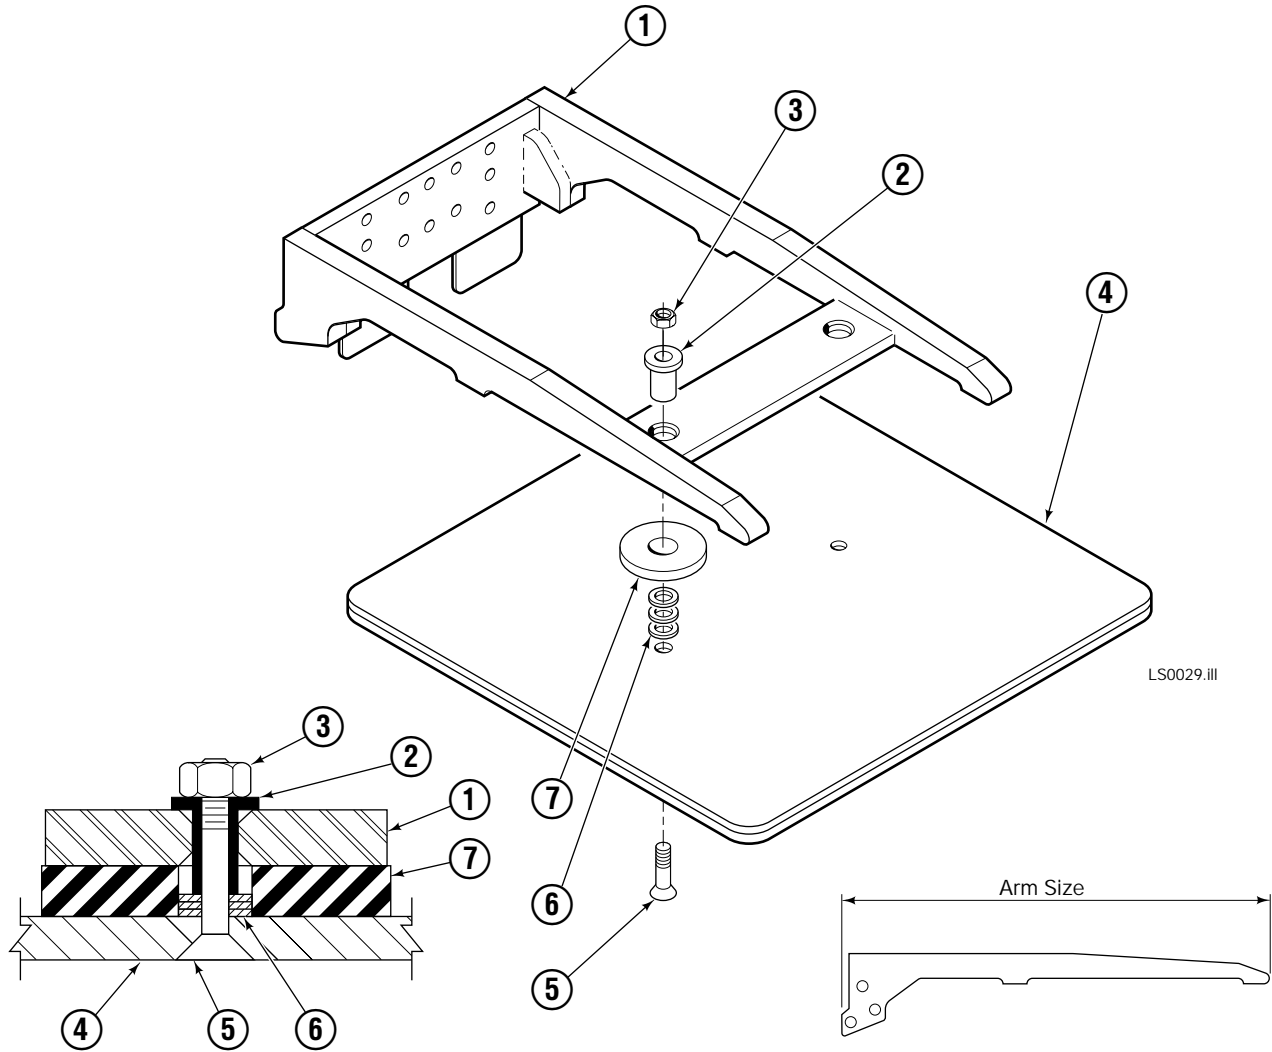

◆ See Cylinder page for parts breakdown.

■ See Valve page for parts breakdown.

Reference: Common Parts Group 3018790,
Hydraulic Group 3018788.

Load Stabilizer Cylinder

35E			
REF	QTY	PART NO.	DESCRIPTION
		3018786	Cylinder Assembly
1	1	563254	Shell
2	1	562598	Rod
3	1	3018787	Spacer
4	1	667623	Nut
5	1	557598	■ Piston Seal
6	1	559702	Piston
7	1	2716	■ O-Ring
8	1	2722	■ O-Ring
9	1	615126	■ Back-Up Ring
10	1	663728	■ Rod Seal
11	1	562300	Retainer
12	1	626468	■ Wiper
		562447	Service Kit

■ Included in Service Kit 562447.

Reference: S-6063, S-6062.

Valve Assembly

35E

REF	QTY	PART NO.	DESCRIPTION
		202047	Valve Assembly
1	1	682168	Valve Cartridge
2	3	682170	Service Kit
3	2	663694	Plug, 3
4	1	601676	Fitting, 6-6
5	1	201566	Valve Cartridge - Adjustable Relief
6	1	201565	Valve Cartridge - Fixed Relief
7	3	604511	Fitting, 6-6
8	1	204424	Service Kit
9	1	201564	Valve Cartridge - P. O. Check
10	2	604510	Plug, 6
11	1	609234	Plug, 4
12	1	202125	Valve Body

Standard Arm Group

REF	QTY	PART NO.	DESCRIPTION
1	1	3018626	Arm
2	2	205976	Sleeve
3	2	205979	Nylon Nut, M12
4	1	201978	Contact Pad - 36"x36"
5	2	768709	Capscrew
6	6	3018789	Washer, M12
7	2	202145	Washer - Rubber