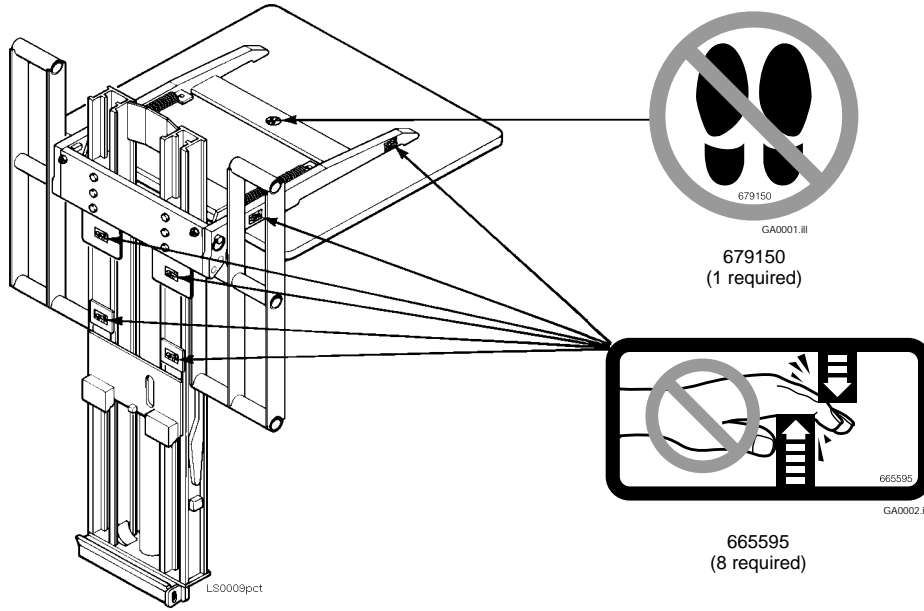

Parts Manual

Model _____ **Load Stabilizer**

Serial Number _____ **35E-LSB-110**

cascade[®]

For Technical Assistance call: 800-227-2233, Fax: 888-329-8207

To Order Parts call: 888-227-2233, Fax: 888-329-0234

OR

Write: Cascade Corporation, P.O. Box 20187, Portland, OR 97220

Decals

Load Stabilizer

Frame Group

LS0011.iii

Frame Group

35E			
REF	QTY	PART NO.	DESCRIPTION
1	3	206478	Capscrew, M10x1.5x35-10,9
2	3	201570	Washer, M10
3	2	201956	Shim
4	1	201976	Cylinder Clevis
5	4	678990	Nut, M16
6	2	211250	Capscrew, M16 x 85
7	1	206500	Frame
8	1	3018786	◆ Cylinder
9	2	601676	Fitting, 6-6
10	1	2645	Fitting, 6
11	1	611329	Fitting, 6-6
12	1	688694	Hose, 16.75 in.
13	2	2680	Fitting, 6-6
14	1	366596	Hose, 26.25 in.
15	2	689997	Capscrew, M16x2x60
16	2	667225	Washer, .625
17	1	201568	Capscrew, M8 x 45
18	1	680253	Lockwasher, M8
19	1	205349	Washer, M8
20	1	202049	Lower Hook
21	1	767414	Nut, M8
22	8	784139	Capscrew, M12x1.75x50
23	2	768795	Capscrew, M8 x 30
24	1	202047	■ Valve Assembly
25	4	766154	Capscrew, M16x2x40
26	4	211179	Washer, M16
27	2	202329	Backrest
28	2	668910	Bearing
29	2	668911	Bearing
30	2	202055	Arm Bar

◆ See Cylinder page for parts breakdown.

■ See Valve page for parts breakdown.

Reference: Common Parts Group 3018790,
Hydraulic Group 3018788.

Load Stabilizer Cylinder

35E			
REF	QTY	PART NO.	DESCRIPTION
		3018786	Cylinder Assembly
1	1	563254	Shell
2	1	562598	Rod
3	1	3018787	Spacer
4	1	667623	Nut
5	1	557598	■ Piston Seal
6	1	559702	Piston
7	1	2716	■ O-Ring
8	1	2722	■ O-Ring
9	1	615126	■ Back-Up Ring
10	1	663728	■ Rod Seal
11	1	562300	Retainer
12	1	626468	■ Wiper
		562447	Service Kit