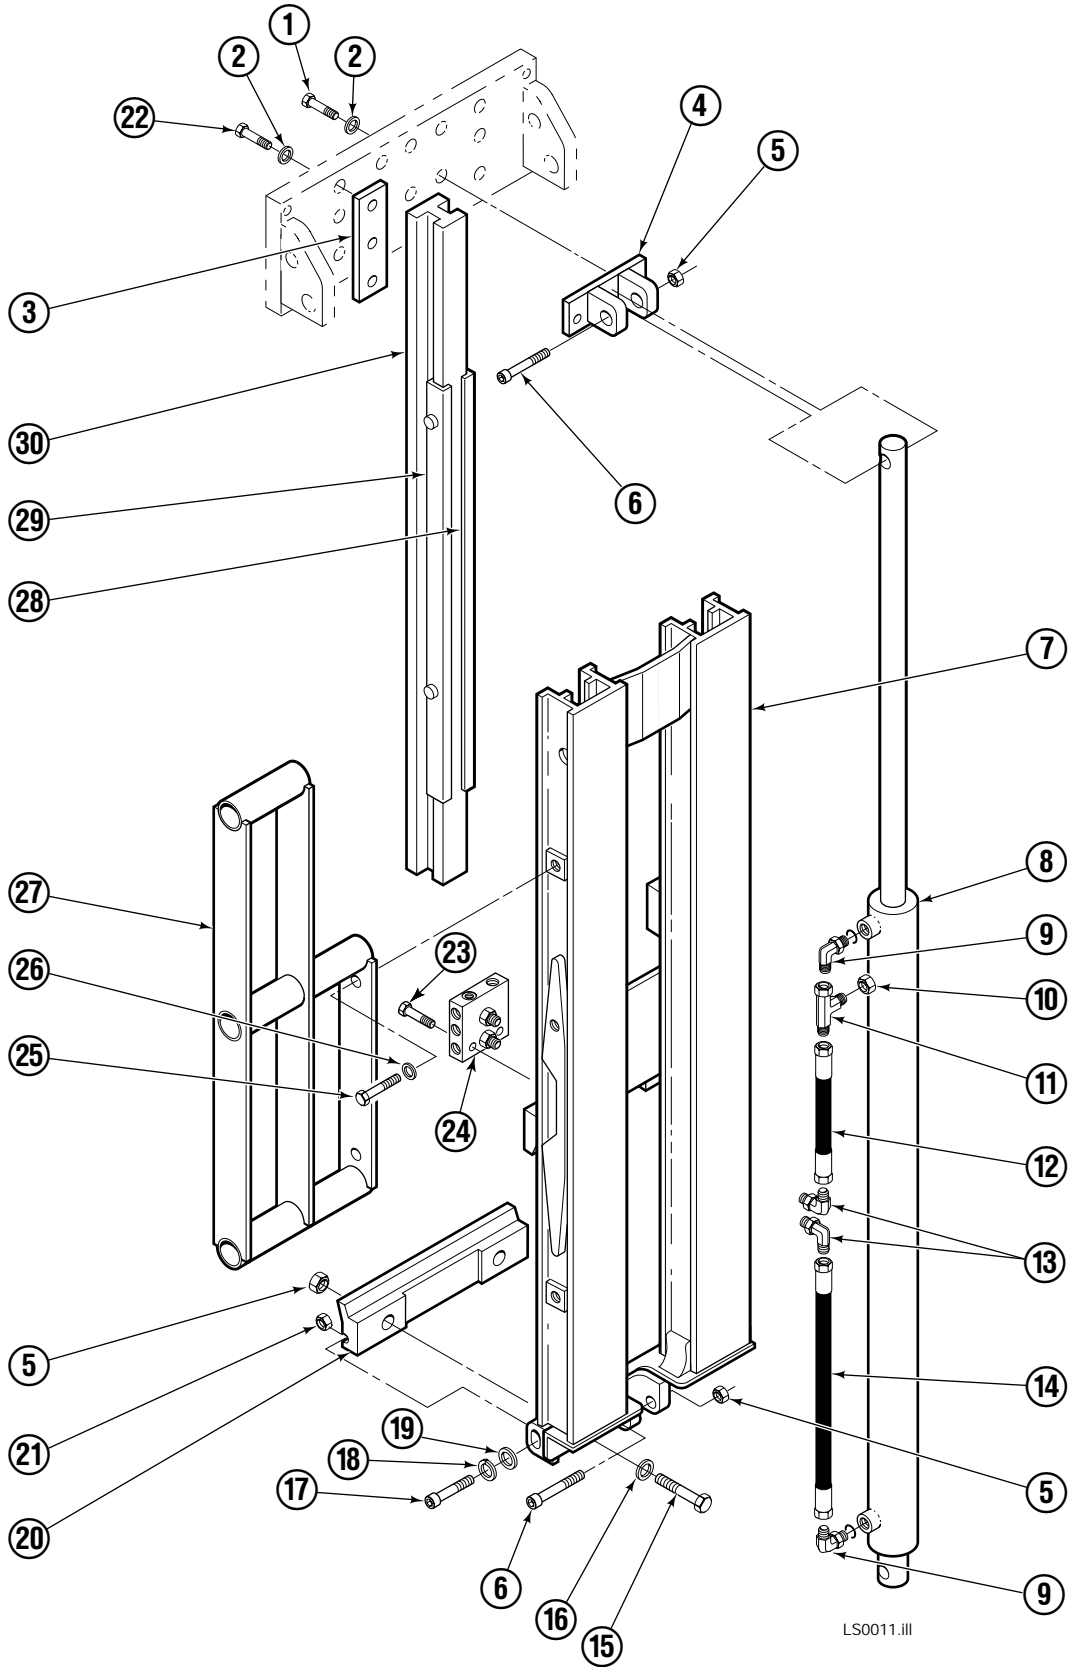

OR

Write: Cascade Corporation, P.O. Box 20187, Portland, OR 97220

Decals

Load Stabilizer

Frame Group

LS0011.iii

Frame Group

35E			
REF	QTY	PART NO.	DESCRIPTION
1	3	206478	Capscrew, M10x1.5x35-10,9
2	3	201570	Washer, M10
3	2	201956	Shim
4	1	201976	Cylinder Clevis
5	4	678990	Nut, M16
6	2	211250	Capscrew, M16 x 85
7	1	206500	Frame
8	1	3018786	◆ Cylinder
9	2	601676	Fitting, 6-6
10	1	2645	Fitting, 6
11	1	611329	Fitting, 6-6
12	1	688694	Hose, 16.75 in.
13	2	2680	Fitting, 6-6
14	1	366596	Hose, 26.25 in.
15	2	689997	Capscrew, M16x2x60
16	2	667225	Washer, .625
17	1	201568	Capscrew, M8 x 45
18	1	680253	Lockwasher, M8
19	1	205349	Washer, M8
20	1	202049	Lower Hook
21	1	767414	Nut, M8
22	8	784139	Capscrew, M12x1.75x50
23	2	768795	Capscrew, M8 x 30
24	1	202047	■ Valve Assembly
25	4	766154	Capscrew, M16x2x40
26	4	211179	Washer, M16
27	2	202329	Backrest
28	2	668910	Bearing
29	2	668911	Bearing
30	2	202055	Arm Bar

◆ See Cylinder page for parts breakdown.

■ See Valve page for parts breakdown.

Reference: Common Parts Group 3018790,
Hydraulic Group 3018788.

Load Stabilizer Cylinder

35E			
REF	QTY	PART NO.	DESCRIPTION
		3018786	Cylinder Assembly
1	1	563254	Shell
2	1	562598	Rod
3	1	3018787	Spacer
4	1	667623	Nut
5	1	557598	■ Piston Seal
6	1	559702	Piston
7	1	2716	■ O-Ring
8	1	2722	■ O-Ring
9	1	615126	■ Back-Up Ring
10	1	663728	■ Rod Seal
11	1	562300	Retainer
12	1	626468	■ Wiper
		562447	Service Kit

Standard Arm Group

REF	QTY	PART NO.	DESCRIPTION
1	1	3018626	Arm
2	2	205976	Sleeve
3	2	205979	Nylon Nut, M12
4	1	201978	Contact Pad - 36"x36"
5	2	768709	Capscrew
6	6	3018789	Washer, M12
7	2	202145	Washer - Rubber