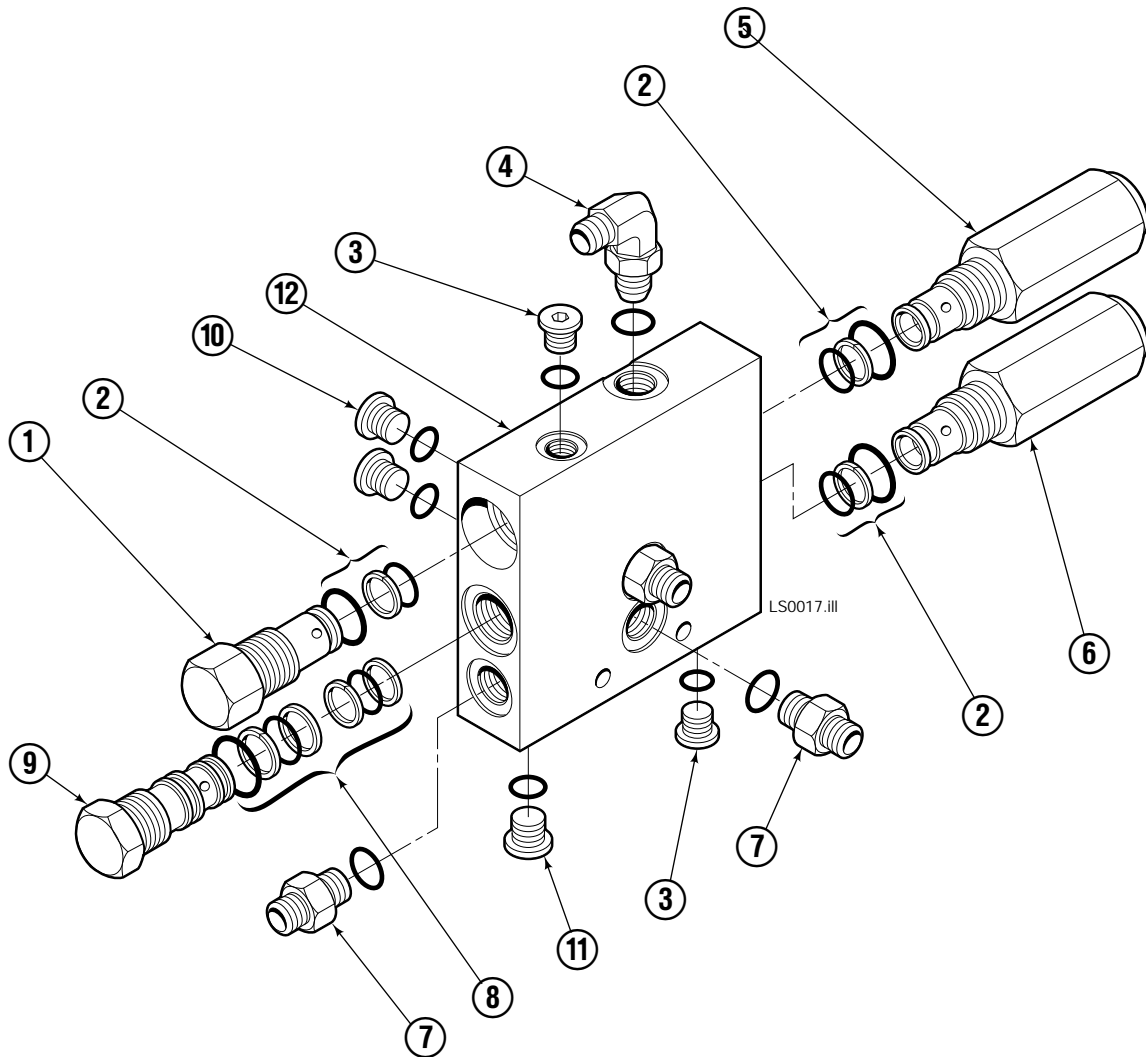

◆ See Cylinder page for parts breakdown.

■ See Valve page for parts breakdown.

Reference: Common Parts Group 3018790,
Hydraulic Group 3018788.

Load Stabilizer Cylinder

35E			
REF	QTY	PART NO.	DESCRIPTION
		3018786	Cylinder Assembly
1	1	563254	Shell
2	1	562598	Rod
3	1	3018787	Spacer
4	1	667623	Nut
5	1	557598	■ Piston Seal
6	1	559702	Piston
7	1	2716	■ O-Ring
8	1	2722	■ O-Ring
9	1	615126	■ Back-Up Ring
10	1	663728	■ Rod Seal
11	1	562300	Retainer
12	1	626468	■ Wiper
		562447	Service Kit

■ Included in Service Kit 562447.

Reference: S-6063, S-6062.

Valve Assembly

35E

REF	QTY	PART NO.	DESCRIPTION
		202047	Valve Assembly
1	1	682168	Valve Cartridge
2	3	682170	Service Kit
3	2	663694	Plug, 3
4	1	601676	Fitting, 6-6
5	1	201566	Valve Cartridge - Adjustable Relief
6	1	201565	Valve Cartridge - Fixed Relief
7	3	604511	Fitting, 6-6
8	1	204424	Service Kit
9	1	201564	Valve Cartridge - P. O. Check
10	2	604510	Plug, 6
11	1	609234	Plug, 4
12	1	202125	Valve Body

Standard Arm Group

REF	QTY	PART NO.	DESCRIPTION
1	1	3018626	Arm
2	2	205976	Sleeve
3	2	205979	Nylon Nut, M12
4	1	201978	Contact Pad - 36"x36"
5	2	768709	Capscrew
6	6	3018789	Washer, M12
7	2	202145	Washer - Rubber