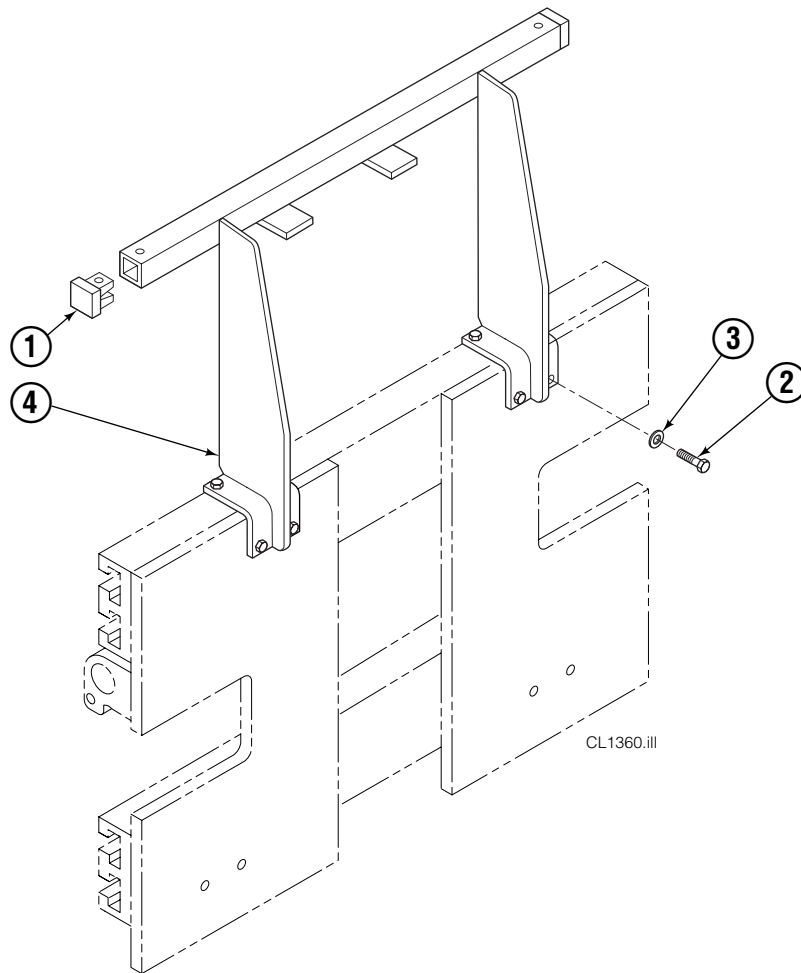

Backrest Group

20D			
REF	QTY	PART NO.	DESCRIPTION
		318614	Backrest Group
1	1	318615	Backrest
2	8	670004	Capscrew
3	8	667910	Washer
4	2	675356	Tube End