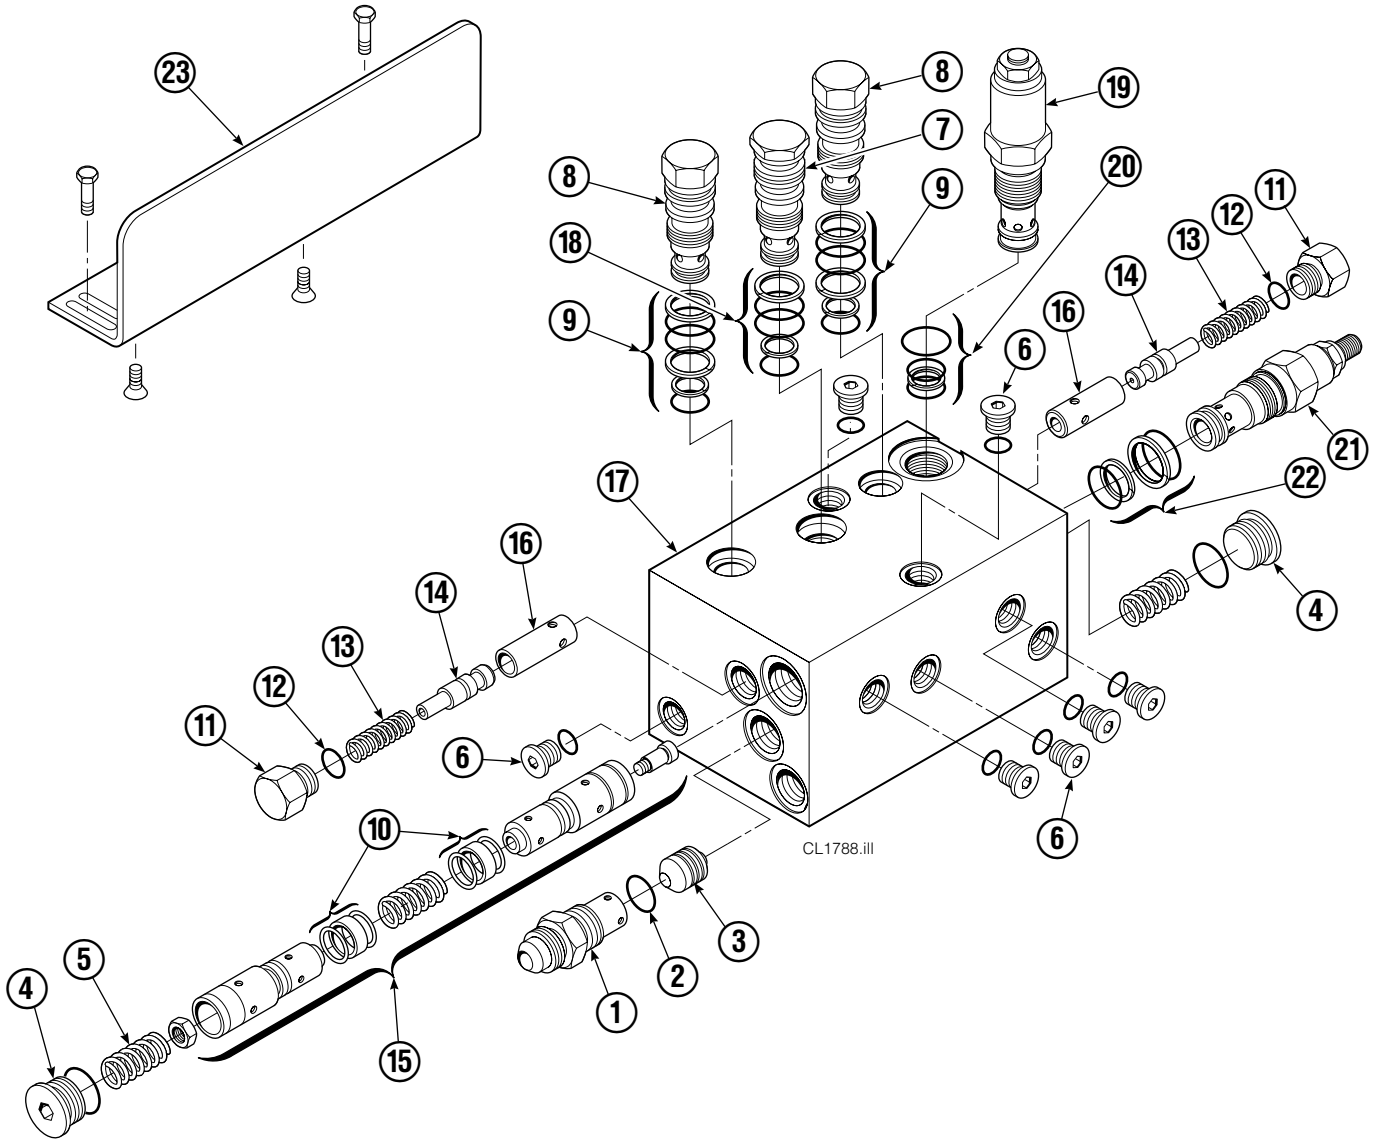

Base Unit Group

CL1353.ill

20D							
REF	QTY	PART NO.	DESCRIPTION	REF	QTY	PART NO.	DESCRIPTION
		3014261	Base Unit Group	11	1	671549	Frame - Upper
1	2	207425	Hose, 24.00 in.	12	8	667910	Washer
2	2	675055	Hose, 17.50 in.	13	8	667909	Capscrew
3	9	601377	Fitting, 8-8	14	1	682098	Bumper
4	1	671549	Frame - Lower	15	2	665707	Nut, 1/2 in. ID
5	2	631018	Plug	16	2	633523	Capscrew, 1/2 NC x 3.00
6	3	671222	Capscrew, 3/8 NC x .75	17	4	208858	Bearing
7	2	4071	Capscrew	18	4	667663	Bearing
8	2	318595	Cylinder ▲	19	4	208857	Bearing
9	2	7861	Roll Pin - Inner	20	1	341424	Mounting Plate - RH
10	2	7962	Roll Pin - Outer	21	1	341423	Mounting Plate - LH

▲ See Cylinder page for parts breakdown.

Reference: Mounting Group 341425, Common Parts 318623, SK-5299.

Valve Group

REF	QTY	PART NO.	DESCRIPTION	REF	QTY	PART NO.	DESCRIPTION
		344388	Valve Group	12	2	2840	O-Ring ●
		343684	Valve Group ▲	13	2	673098	Spring
1	1	667490	Special Fitting	14	2	667492	Poppet
2	1	2841	O-Ring ●	15	1	673089	Spool Assembly
3	1	667471	Spool	16	2	667491	Sleeve
4	2	609453	Fitting, 10	17	1	343685	Valve Body
5	2	667487	Spring	18	1	661347	Service Kit ●
6	7	604510	Fitting, 6	19	1	334615	Relief Valve
7	1	678270	Check Valve – VPO	20	1	684625	Service Kit
8	2	659058	Check Valve – PO	21	1	343687	Relief Valve
9	2	667516	Service Kit ●	22	1	667510	Service Kit
10	1	679846	Low Flow Spool Kit	23	1	334808	Valve Bracket
11	2	667494	Fitting			667513	Service Kit

● Included in Service Kit 667513.

▲ Items 1–22 only.

Cylinder

20D			
REF	QTY	PART NO.	DESCRIPTION
		318595	Cylinder Assembly
1	2	6510	Cotter Pin ■
2	2	667624	Nut Retainer ■
3	2	667625	Nut ■
4	1	318596	Shell
5	1	602580	Fitting
6	1	558200	Piston
7	1	2716	O-Ring ▲
8	1	662452	Seal ▲
9	1	2785	O-Ring ▲
10	1	615128	Back-Up Ring ▲
11	1	563906	Retainer
12	1	662448	Seal ▲
13	1	638243	Nylon Ring ▲
14	1	636853	Wiper ▲
15	1	667623	Nut
16	1	318597	Rod
17	1	667626	Washer
18	1	—	Spacer
19	1	671047	Seal Loader, Piston ▲
20	1	671051	Seal Loader, Retainer ▲
		668021	Service Kit