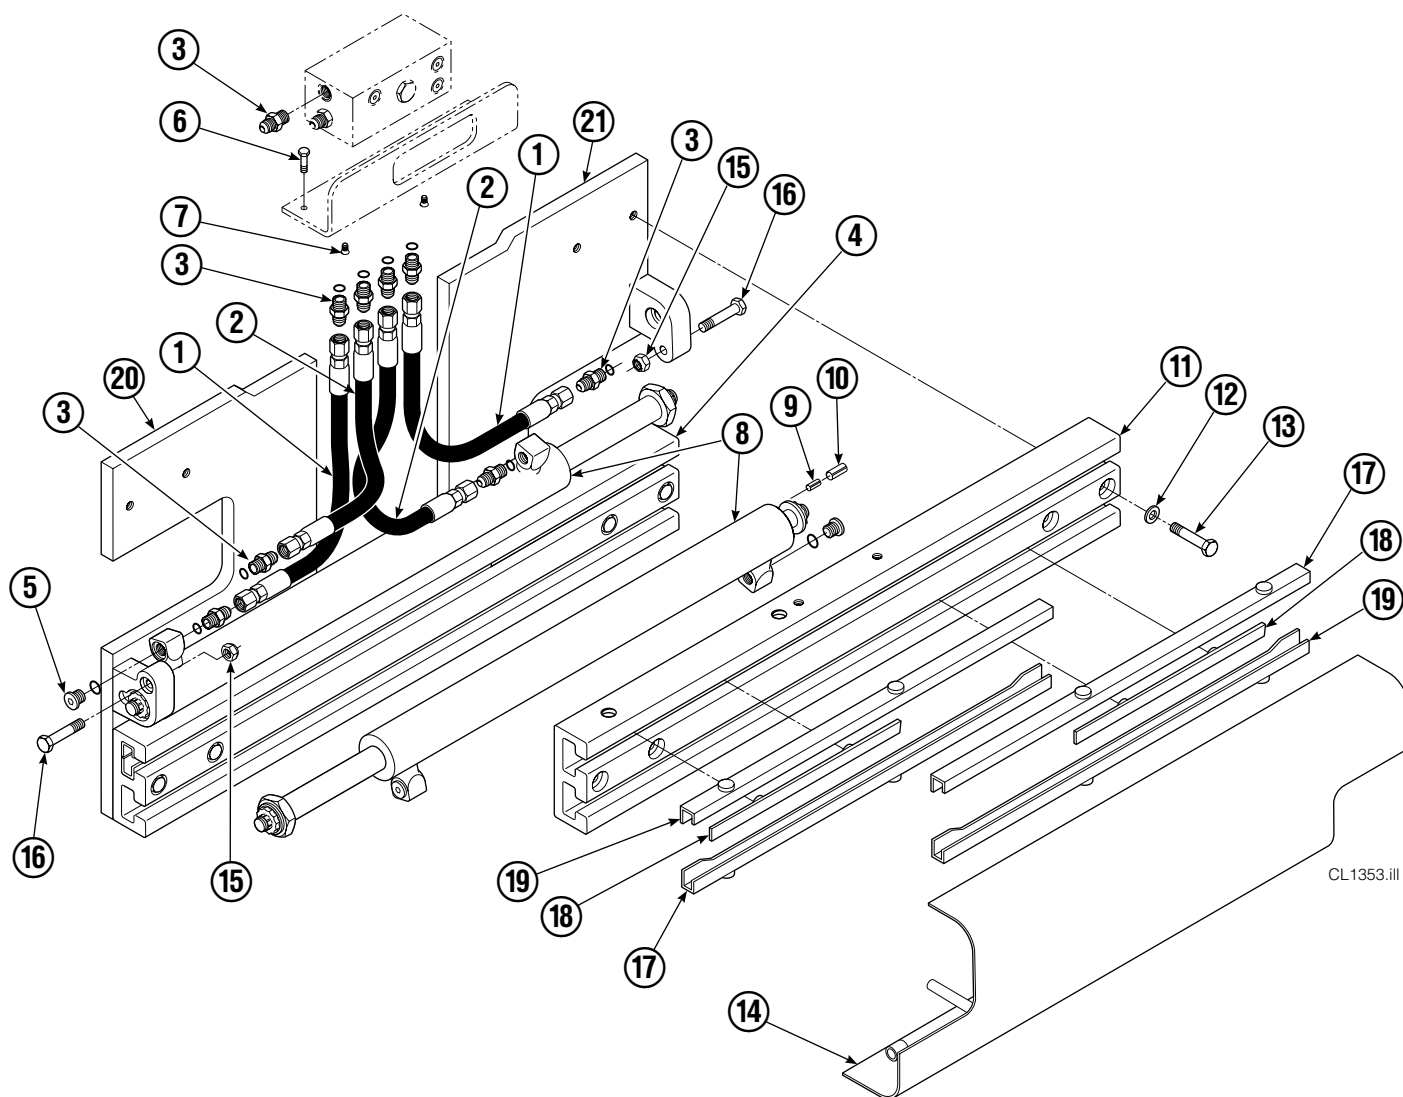

Base Unit Group

CL1353.ill

20D							
REF	QTY	PART NO.	DESCRIPTION	REF	QTY	PART NO.	DESCRIPTION
		3014261	Base Unit Group	11	1	671549	Frame - Upper
1	2	207425	Hose, 24.00 in.	12	8	667910	Washer
2	2	675055	Hose, 17.50 in.	13	8	667909	Capscrew
3	9	601377	Fitting, 8-8	14	1	682098	Bumper
4	1	671549	Frame - Lower	15	2	665707	Nut, 1/2 in. ID
5	2	631018	Plug	16	2	633523	Capscrew, 1/2 NC x 3.00
6	3	671222	Capscrew, 3/8 NC x .75	17	4	208858	Bearing
7	2	4071	Capscrew	18	4	667663	Bearing
8	2	318595	Cylinder ▲	19	4	208857	Bearing
9	2	7861	Roll Pin - Inner	20	1	341424	Mounting Plate - RH
10	2	7962	Roll Pin - Outer	21	1	341423	Mounting Plate - LH

▲ See Cylinder page for parts breakdown.

Reference: Mounting Group 341425, Common Parts 318623, SK-5299.

Valve Group

REF	QTY	PART NO.	DESCRIPTION	REF	QTY	PART NO.	DESCRIPTION
		344388	Valve Group	12	2	2840	O-Ring ●
		343684	Valve Group ▲	13	2	673098	Spring
1	1	667490	Special Fitting	14	2	667492	Poppet
2	1	2841	O-Ring ●	15	1	673089	Spool Assembly
3	1	667471	Spool	16	2	667491	Sleeve
4	2	609453	Fitting, 10	17	1	343685	Valve Body
5	2	667487	Spring	18	1	661347	Service Kit ●
6	7	604510	Fitting, 6	19	1	334615	Relief Valve
7	1	678270	Check Valve – VPO	20	1	684625	Service Kit
8	2	659058	Check Valve – PO	21	1	343687	Relief Valve
9	2	667516	Service Kit ●	22	1	667510	Service Kit
10	1	679846	Low Flow Spool Kit	23	1	334808	Valve Bracket
11	2	667494	Fitting			667513	Service Kit

● Included in Service Kit 667513.

▲ Items 1–22 only.

Cylinder

20D			
REF	QTY	PART NO.	DESCRIPTION
		318595	Cylinder Assembly
1	2	6510	Cotter Pin ■
2	2	667624	Nut Retainer ■
3	2	667625	Nut ■
4	1	318596	Shell
5	1	602580	Fitting
6	1	558200	Piston
7	1	2716	O-Ring ▲
8	1	662452	Seal ▲
9	1	2785	O-Ring ▲
10	1	615128	Back-Up Ring ▲
11	1	563906	Retainer
12	1	662448	Seal ▲
13	1	638243	Nylon Ring ▲
14	1	636853	Wiper ▲
15	1	667623	Nut
16	1	318597	Rod
17	1	667626	Washer
18	1	—	Spacer
19	1	671047	Seal Loader, Piston ▲
20	1	671051	Seal Loader, Retainer ▲
		668021	Service Kit