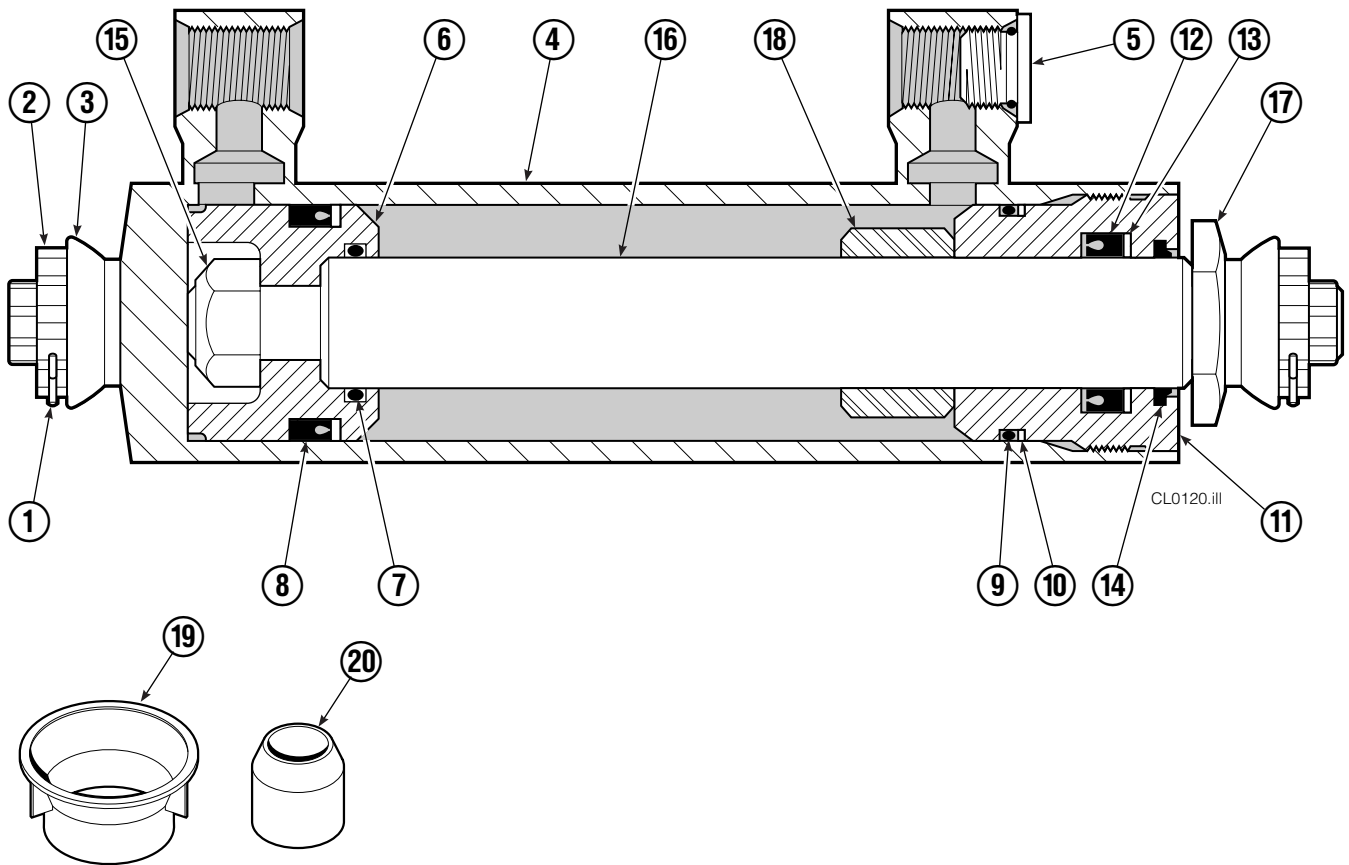

Base Unit Group

CL1353.ill

20D							
REF	QTY	PART NO.	DESCRIPTION	REF	QTY	PART NO.	DESCRIPTION
		3014261	Base Unit Group	11	1	671549	Frame - Upper
1	2	207425	Hose, 24.00 in.	12	8	667910	Washer
2	2	675055	Hose, 17.50 in.	13	8	667909	Capscrew
3	9	601377	Fitting, 8-8	14	1	682098	Bumper
4	1	671549	Frame - Lower	15	2	665707	Nut, 1/2 in. ID
5	2	631018	Plug	16	2	633523	Capscrew, 1/2 NC x 3.00
6	3	671222	Capscrew, 3/8 NC x .75	17	4	208858	Bearing
7	2	4071	Capscrew	18	4	667663	Bearing
8	2	318595	Cylinder ▲	19	4	208857	Bearing
9	2	7861	Roll Pin - Inner	20	1	341424	Mounting Plate - RH
10	2	7962	Roll Pin - Outer	21	1	341423	Mounting Plate - LH

▲ See Cylinder page for parts breakdown.

Reference: Mounting Group 341425, Common Parts 318623, SK-5299.

Valve Group

REF	QTY	PART NO.	DESCRIPTION	REF	QTY	PART NO.	DESCRIPTION
		344388	Valve Group	12	2	2840	O-Ring ●
		343684	Valve Group ▲	13	2	673098	Spring
1	1	667490	Special Fitting	14	2	667492	Poppet
2	1	2841	O-Ring ●	15	1	673089	Spool Assembly
3	1	667471	Spool	16	2	667491	Sleeve
4	2	609453	Fitting, 10	17	1	343685	Valve Body
5	2	667487	Spring	18	1	661347	Service Kit ●
6	7	604510	Fitting, 6	19	1	334615	Relief Valve
7	1	678270	Check Valve – VPO	20	1	684625	Service Kit
8	2	659058	Check Valve – PO	21	1	343687	Relief Valve
9	2	667516	Service Kit ●	22	1	667510	Service Kit
10	1	679846	Low Flow Spool Kit	23	1	334808	Valve Bracket
11	2	667494	Fitting			667513	Service Kit

● Included in Service Kit 667513.

▲ Items 1–22 only.

Cylinder

20D			
REF	QTY	PART NO.	DESCRIPTION
		318595	Cylinder Assembly
1	2	6510	Cotter Pin ■
2	2	667624	Nut Retainer ■
3	2	667625	Nut ■
4	1	318596	Shell
5	1	602580	Fitting
6	1	558200	Piston
7	1	2716	O-Ring ▲
8	1	662452	Seal ▲
9	1	2785	O-Ring ▲
10	1	615128	Back-Up Ring ▲
11	1	563906	Retainer
12	1	662448	Seal ▲
13	1	638243	Nylon Ring ▲
14	1	636853	Wiper ▲
15	1	667623	Nut
16	1	318597	Rod
17	1	667626	Washer
18	1	—	Spacer
19	1	671047	Seal Loader, Piston ▲
20	1	671051	Seal Loader, Retainer ▲
		668021	Service Kit