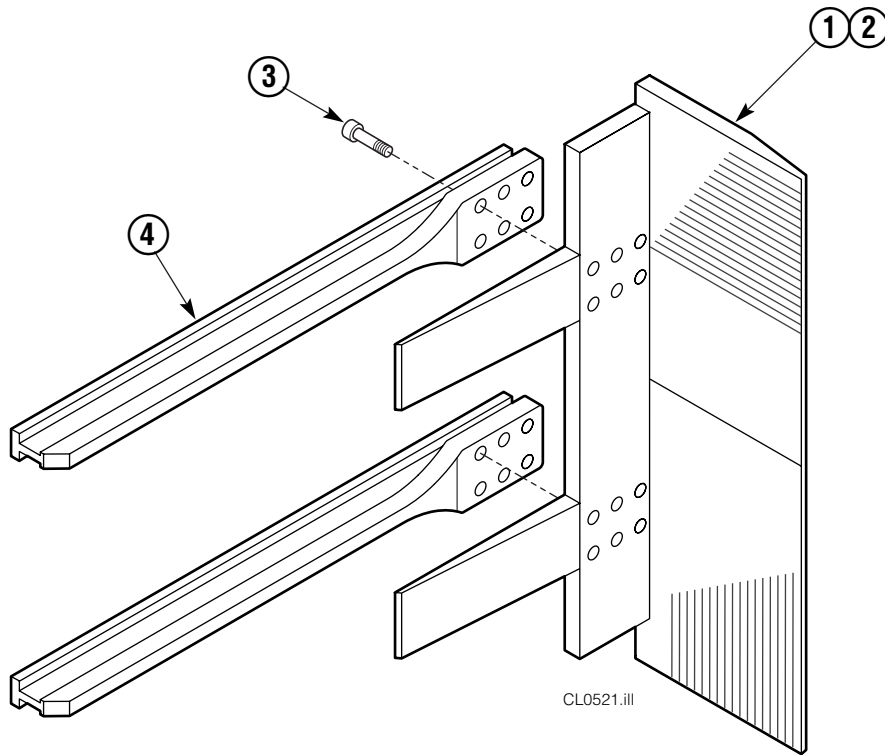

Arm Group

20D			
REF	QTY	PART NO.	DESCRIPTION
		327320	Arm Group
1	1	327324	Arm - RH
2	1	327321	Arm - LH
3	24	607103	Capscrew
4	4	667905	Arm Bar