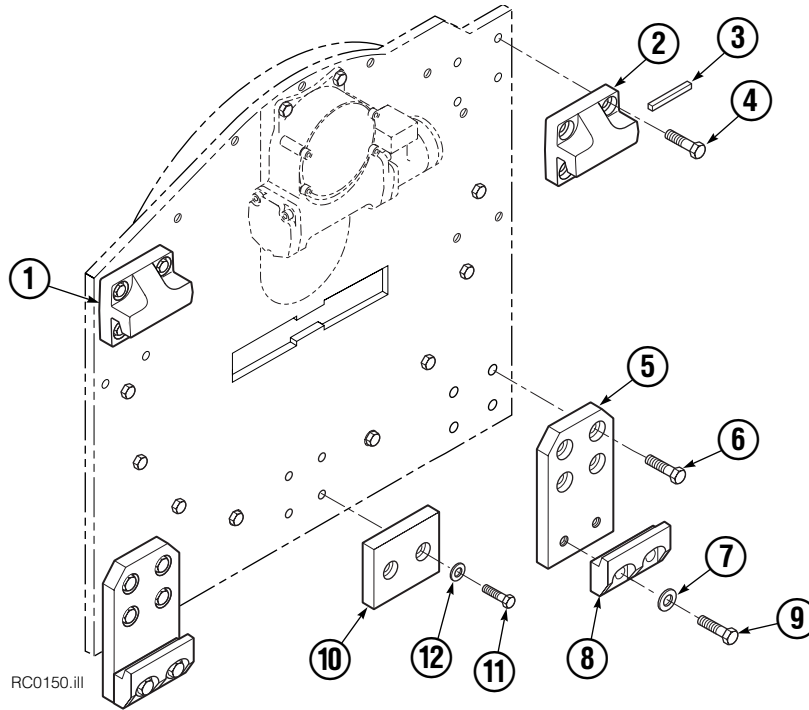

◆ Included in Service Kit 555725.

Ref: S-5320, S-5321

Link

REF	QTY	PART NO.	DESCRIPTION
1	2	675098	Link

Short Arm

77F			
REF	QTY	PART NO.	DESCRIPTION
		678536	Arm Assembly ▲
1	1	678537	Arm
2	2	674994	Link
3	2	682978	Clevis Pin
4	2	6525	Cotter Pin
5	2	674993	Pin
6	1	674962	Contact Pad
7	2	689900	Plug
8	1	676810	Arm Tip Repair Kit

▲ Arm Assembly includes Contact Pad Group 674948, items 2-7.

Long Arm

RC0117.ill

77F			
REF	QTY	PART NO.	DESCRIPTION
		680475	Arm Assembly ▲
1	1	680479	Arm
2	2	674994	Link
3	2	682978	Clevis Pin
4	2	6525	Cotter Pin
5	2	674993	Pin
6	1	206601	Contact Pad
7	2	689900	Plug
8	1	676810	Arm Tip Repair Kit

▲ Arm Assembly includes Contact Pad Group 206598, items 2-7.

Bolt-On Mounting Group

Class IV, 0°			
REF	QTY	PART NO.	DESCRIPTION
		678504	Mounting Group
1	1	675062	Upper Hook – LH
2	1	675061	Upper Hook – RH
3	1	670704	Stop Kit
4	8	675078	Capscrew, 3/4 NC x 1.50
5	2	675082	Extension
6	8	673387	Capscrew, 5/8 NC x 1.75
7	4	670692	Washer
8	2	679832	Lower Hook
9	4	675079	Capscrew, 3/4 NC x 2.00
10	1	675081	Center Spacer
11	2	4472	Capscrew, 3/8 NC x 1.50
12	2	6372	Lockwasher, 3/8 in. ID