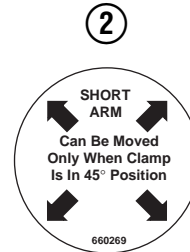

OR

Write: Cascade Corporation, P.O. Box 20187, Portland, OR 97220

Internet: www.cascorp.com

Safety Decals

RC0636.ill

Roll Clamp Safety Decals			
REF	QTY	PART NO.	DESCRIPTION
1	6	665595	No Hand Hold Decal
2	3	660269	Short Arm Rotation Position Decal
3	4	656038	Caution Decal
4	4	679150	No Step Decal
5	4	665677	Trapped Pressure Decal
6	1	679059	Quick-Change Hook Decal