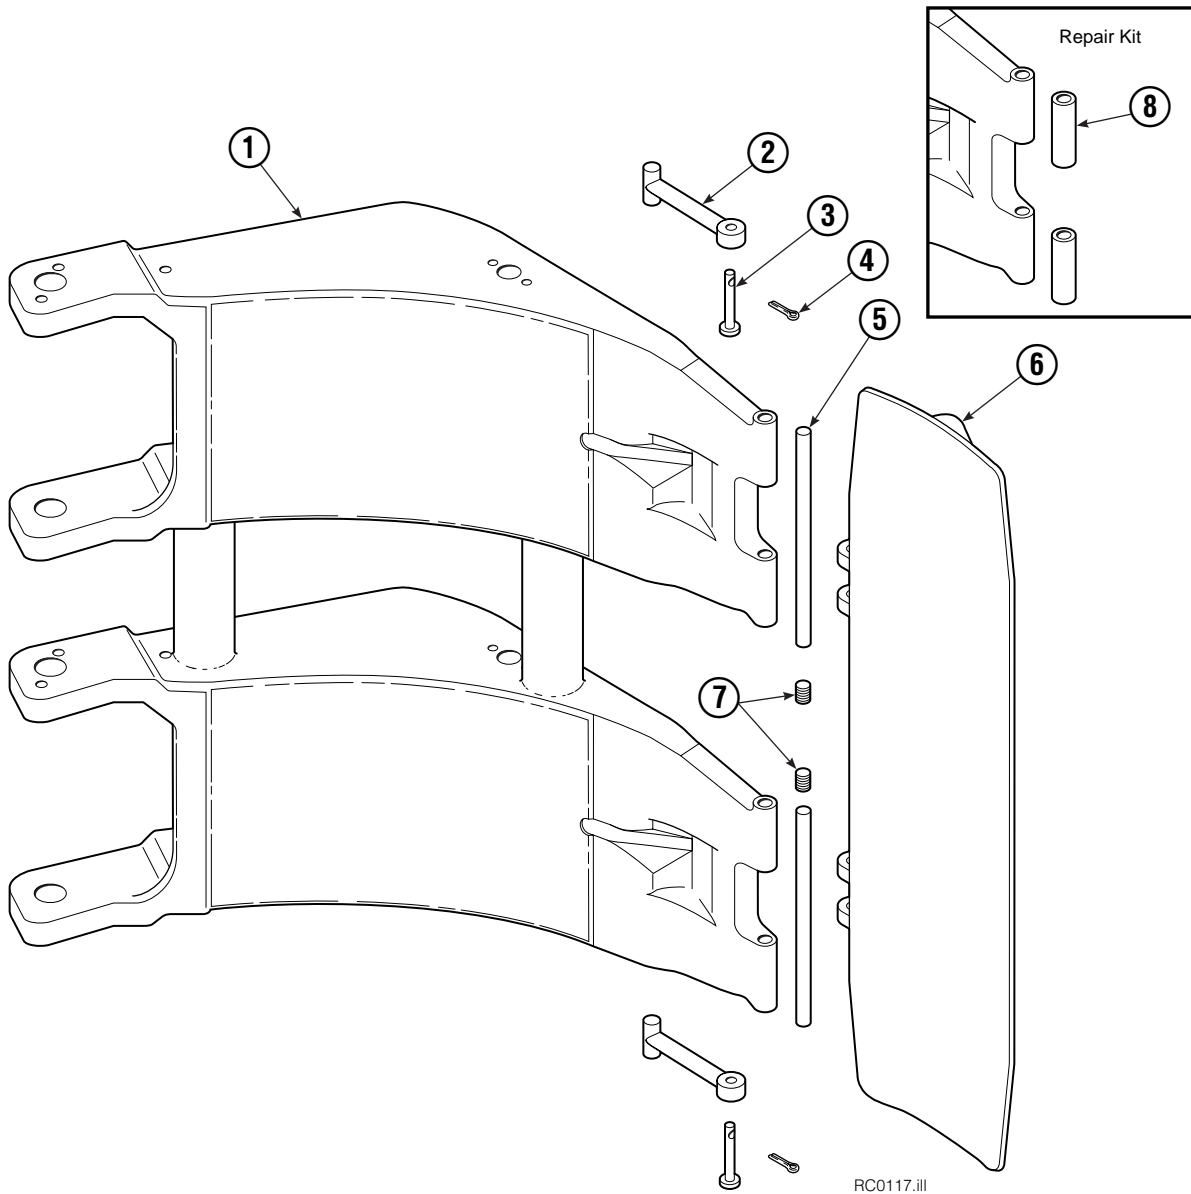

▲ See Revolving Connection page for parts breakdown.
Reference: Common Parts Group 223432.

Revolving Connection Fixed Short Arm

77F			
REF	QTY	PART NO.	DESCRIPTION
		222683	Revolving Connection
1	4	604511	Fitting, 6-6
2	4	604510	Fitting, 6
3	1	3138	Snap Ring
4	1	7341	Snap Ring
5	2	564448	O-Ring
6	1	222674	Shaft
7	1	222684	End Block
8	2	768798	Capscrew, M8 x 45
9	1	222671	Body
10	2	605743	Fitting Adapter
11	3	214649	Seal
		222694	Service Kit

◆ Included in Service Kit 555725.

Ref: S-5320, S-5321

Link

REF	QTY	PART NO.	DESCRIPTION
1	2	675098	Link

Short Arm

77F			
REF	QTY	PART NO.	DESCRIPTION
		678536	Arm Assembly ▲
1	1	678537	Arm
2	2	674994	Link
3	2	682978	Clevis Pin
4	2	6525	Cotter Pin
5	2	674993	Pin
6	1	674962	Contact Pad
7	2	689900	Plug
8	1	676810	Arm Tip Repair Kit

▲ Arm Assembly includes Contact Pad Group 674948, items 2-7.

Long Arm

RC0117.ill

77F			
REF	QTY	PART NO.	DESCRIPTION
		680475	Arm Assembly ▲
1	1	680479	Arm
2	2	674994	Link
3	2	682978	Clevis Pin
4	2	6525	Cotter Pin
5	2	674993	Pin
6	1	206601	Contact Pad
7	2	689900	Plug
8	1	676810	Arm Tip Repair Kit