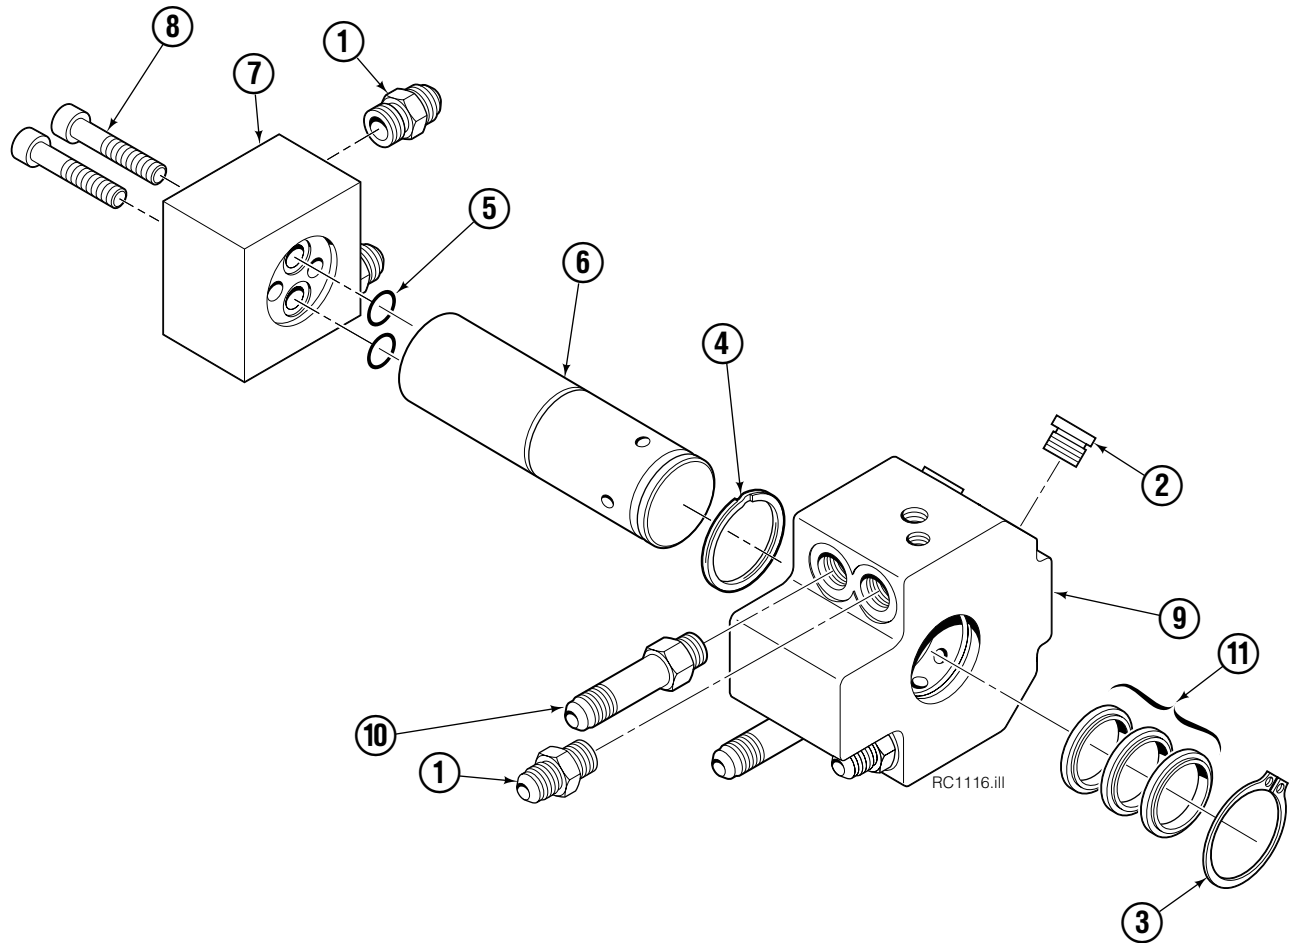

Check Valve

REF	QTY	PART NO.	DESCRIPTION
		670549	Check Valve Assembly
1	2	609453	Fitting, 10
2	2	670552	Spring
3	2	670551	Guide
4	2	7020	Ball
5	2	602580	Fitting, 8
6	2	673989	Spring
7	1	670550	Body
8	1	670553	Spool

Common Components Group

RC0126.ill

77F			
REF	QTY	PART NO.	DESCRIPTION
		680637	Components Group
1	8	660200	Shim
2	24	4466	Capscrew, 3/8 NC x .50 GR8
3	8	674828	Retainer
4	8	680651	Pin
5	8	673385	Drive Pin
6	4	674830	Retainer
7	4	675022	Pin
8	4	681673	Spacer
9	16	673379	Shim
10	4	675086	Drive Pin

▲ See Revolving Connection page for parts breakdown.
Reference: Common Parts Group 223432.

Revolving Connection Fixed Short Arm

77F			
REF	QTY	PART NO.	DESCRIPTION
		222683	Revolving Connection
1	4	604511	Fitting, 6-6
2	4	604510	Fitting, 6
3	1	3138	Snap Ring
4	1	7341	Snap Ring
5	2	564448	O-Ring
6	1	222674	Shaft
7	1	222684	End Block
8	2	768798	Capscrew, M8 x 45
9	1	222671	Body
10	2	605743	Fitting Adapter
11	3	214649	Seal
		222694	Service Kit