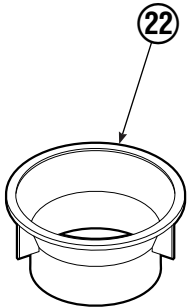

Hosing Group

77F			
REF	QTY	PART NO.	DESCRIPTION
		223431	Hosing Group
1	2	680114	Insert
2	1	222683	Revolving Connection ▲
3	2	673417	Segment
4	2	209019	Washer
5	2	645565	Shoulder Bolt
6	4	680239	Hose
7	2	208764	Grommet

▲ See Revolving Connection page for parts breakdown.
Reference: Common Parts Group 223432.

Revolving Connection Fixed Short Arm

77F			
REF	QTY	PART NO.	DESCRIPTION
		222683	Revolving Connection
1	4	604511	Fitting, 6-6
2	4	604510	Fitting, 6
3	1	3138	Snap Ring
4	1	7341	Snap Ring
5	2	564448	O-Ring
6	1	222674	Shaft
7	1	222684	End Block
8	2	768798	Capscrew, M8 x 45
9	1	222671	Body
10	2	605743	Fitting Adapter
11	3	214649	Seal
		222694	Service Kit

Long Arm Cylinder

REF	QTY	PART NO.	DESCRIPTION
		557380	Cylinder Assembly
1	1	674843	Bearing
2	1	560997	Nut
◆3	1	660769	Bearing
◆4	1	662462	Seal
◆5	2	638295	Back-Up Ring
6	2	604511	Fitting, 6-6
7	1	556852	Fitting, 4
8	1	557212	Check Valve
◆9	1	2801	O-Ring
◆10	1	563977	Back-Up Ring
◆11	1	554598	Seal
◆12	1	564930	Wiper
13	1	557399	Rod
14	1	555724	Retainer
15	1	557389	Piston
◆16	1	2722	O-Ring
17	1	555718	Shell
18	1	667516	Check Valve Service Kit
19	1	—	Spacer
20	1	—	Spacer
21	2	675006	Bearing
22	1	669243	Seal Loader
		555725	Service Kit