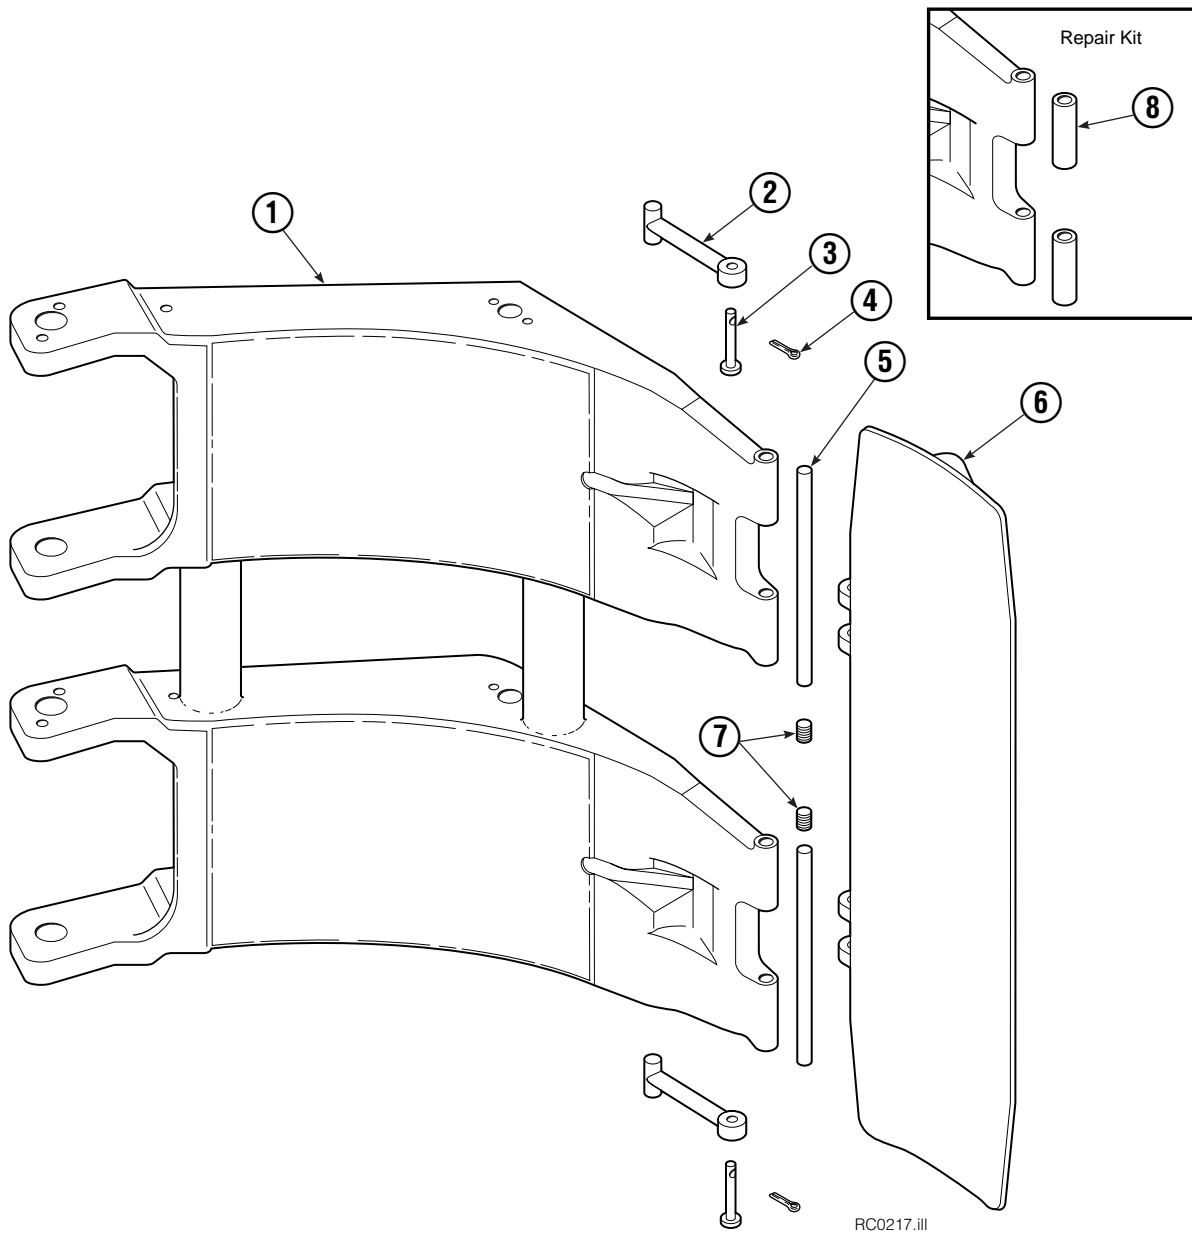

▲ See Revolving Connection page for parts breakdown.
Reference: Common Parts Group 223432.

Revolving Connection Fixed Short Arm

77F			
REF	QTY	PART NO.	DESCRIPTION
		222683	Revolving Connection
1	4	604511	Fitting, 6-6
2	4	604510	Fitting, 6
3	1	3138	Snap Ring
4	1	7341	Snap Ring
5	2	564448	O-Ring
6	1	222674	Shaft
7	1	222684	End Block
8	2	768798	Capscrew, M8 x 45
9	1	222671	Body
10	2	605743	Fitting Adapter
11	3	214649	Seal
		222694	Service Kit

◆ Included in Service Kit 555725.

Ref: S-5320, S-5321

Link

REF	QTY	PART NO.	DESCRIPTION
1	2	675098	Link

Short Arm

77F			
REF	QTY	PART NO.	DESCRIPTION
		678536	Arm Assembly ▲
1	1	678537	Arm
2	2	674994	Link
3	2	682978	Clevis Pin
4	2	6525	Cotter Pin
5	2	674993	Pin
6	1	674962	Contact Pad
7	2	689900	Plug
8	1	676810	Arm Tip Repair Kit

▲ Arm Assembly includes Contact Pad Group 674948, items 2-7.

Long Arm

RC0117.ill

77F			
REF	QTY	PART NO.	DESCRIPTION
		680475	Arm Assembly ▲
1	1	680479	Arm
2	2	674994	Link
3	2	682978	Clevis Pin
4	2	6525	Cotter Pin
5	2	674993	Pin
6	1	206601	Contact Pad
7	2	689900	Plug
8	1	676810	Arm Tip Repair Kit