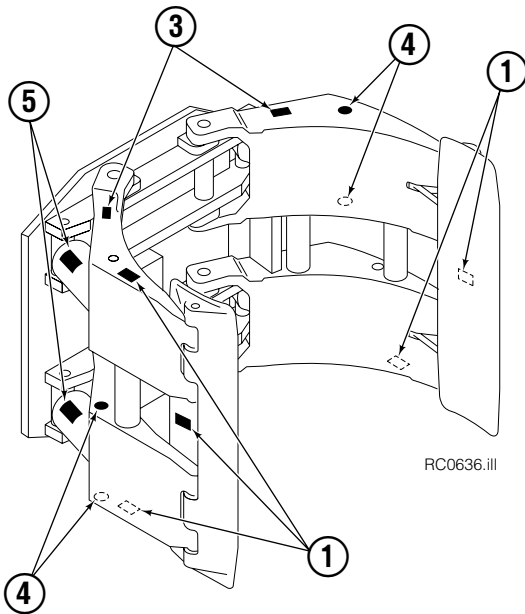

Safety Decals

RC0636.ill