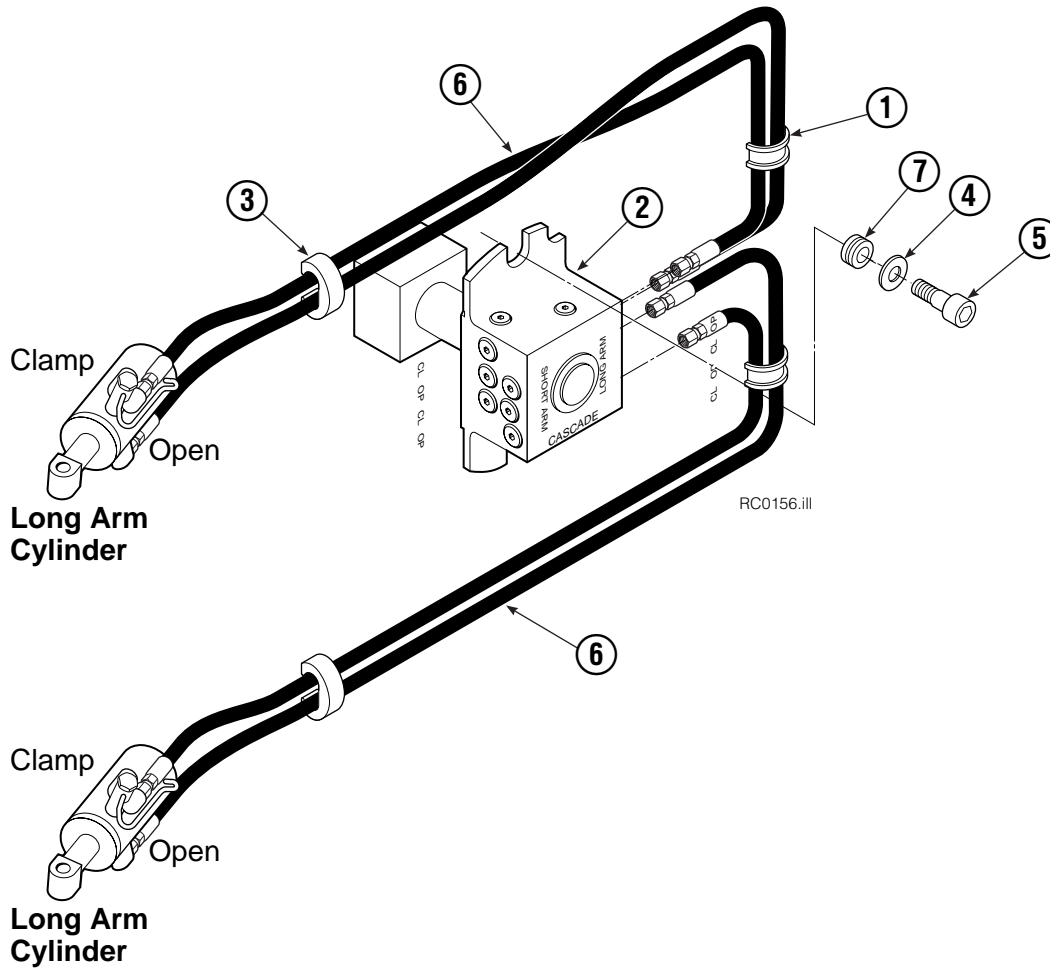

Hosing Group

77F			
REF	QTY	PART NO.	DESCRIPTION
		223431	Hosing Group
1	2	680114	Insert
2	1	222683	Revolving Connection ▲
3	2	673417	Segment
4	2	209019	Washer
5	2	645565	Shoulder Bolt
6	4	680239	Hose
7	2	208764	Grommet

▲ See Revolving Connection page for parts breakdown.
Reference: Common Parts Group 223432.