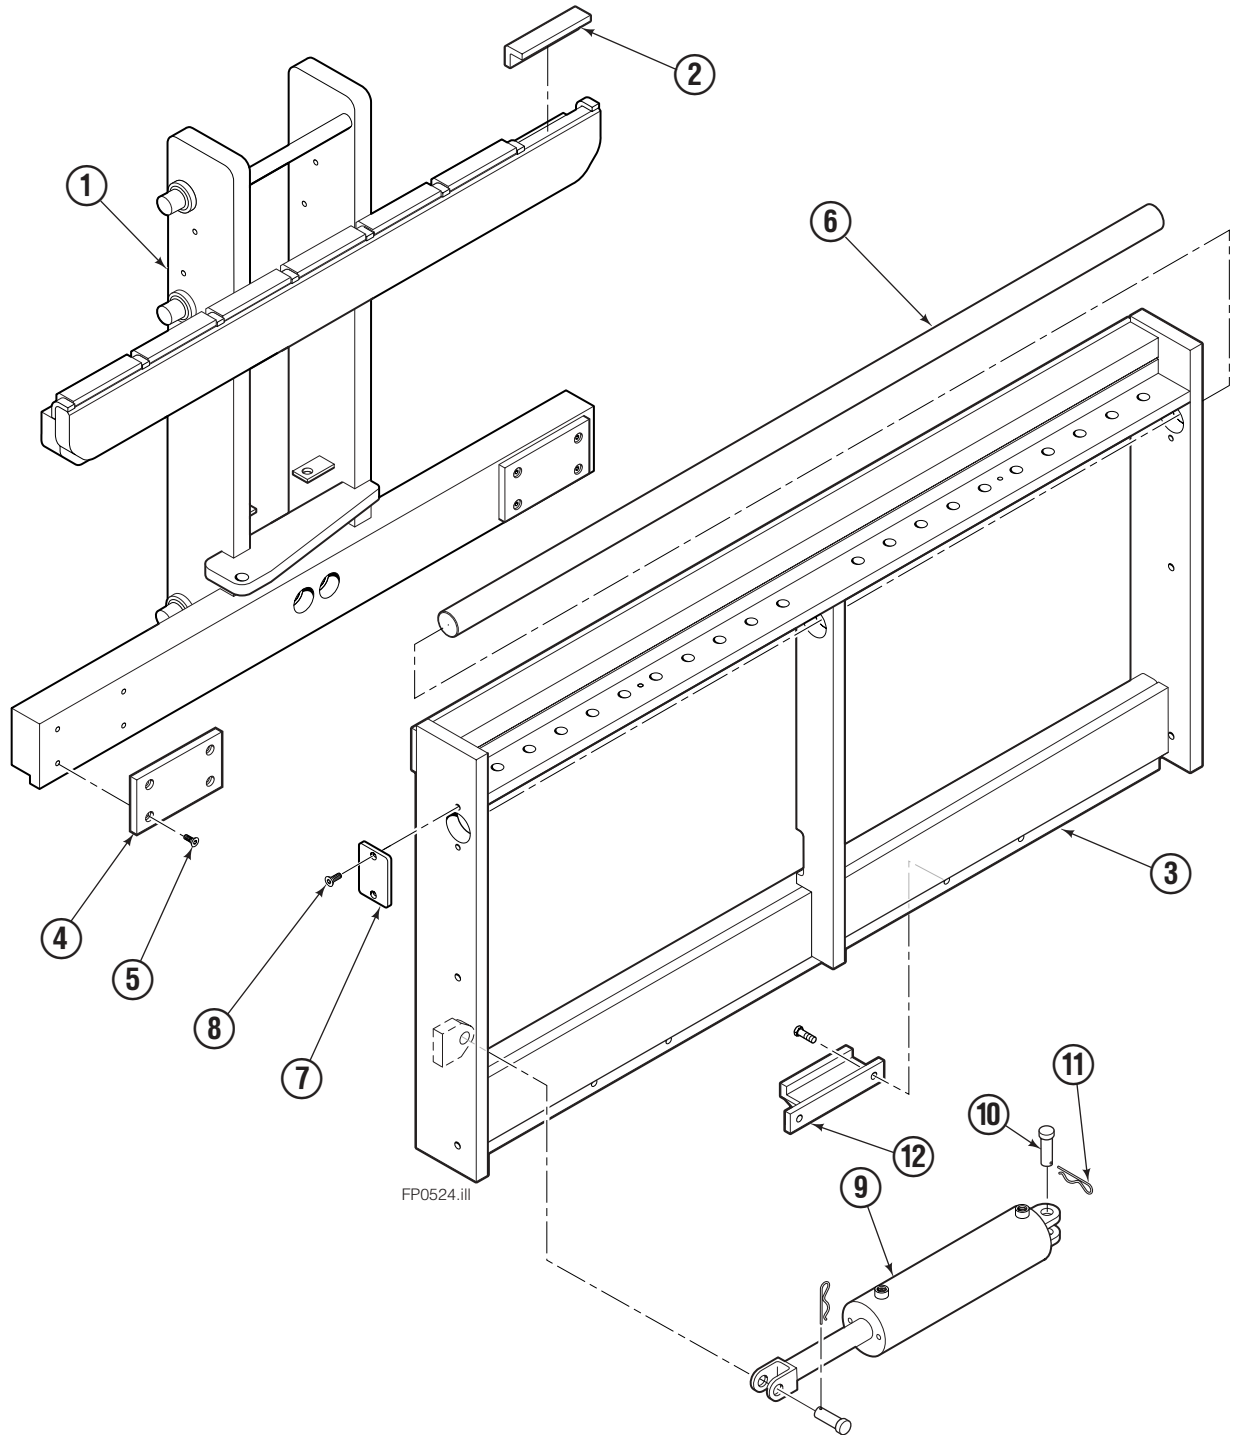

Carriage Assembly

FP0524.ill

Carriage Assembly

150J			
REF	QTY	PART NO.	DESCRIPTION
		6102783	Carriage Assembly
1	1	6100833	Carriage
2	6	3012106	Upper Bearing
3	1	6100639	Frame
4	2	3013187	Lower Bearing
5	8	766646	Capscrew, M10 x 20
6	1	6011888	Shaft
7	2	3012749	Retainer
8	4	768706	Capscrew, M12 x 35
9	2	6003547	Cylinder ◆
10	2	686215	Clevis Pin
11	2	686217	Cotter Pin
12	2	6012727	Lower Retainer
13	1	6101138	Component Group ◆
14	1	6101080	Fork Retainer Group ◆
15	1	6101143	Side Roller Kit ◆

◆ See specific page for parts breakdown.