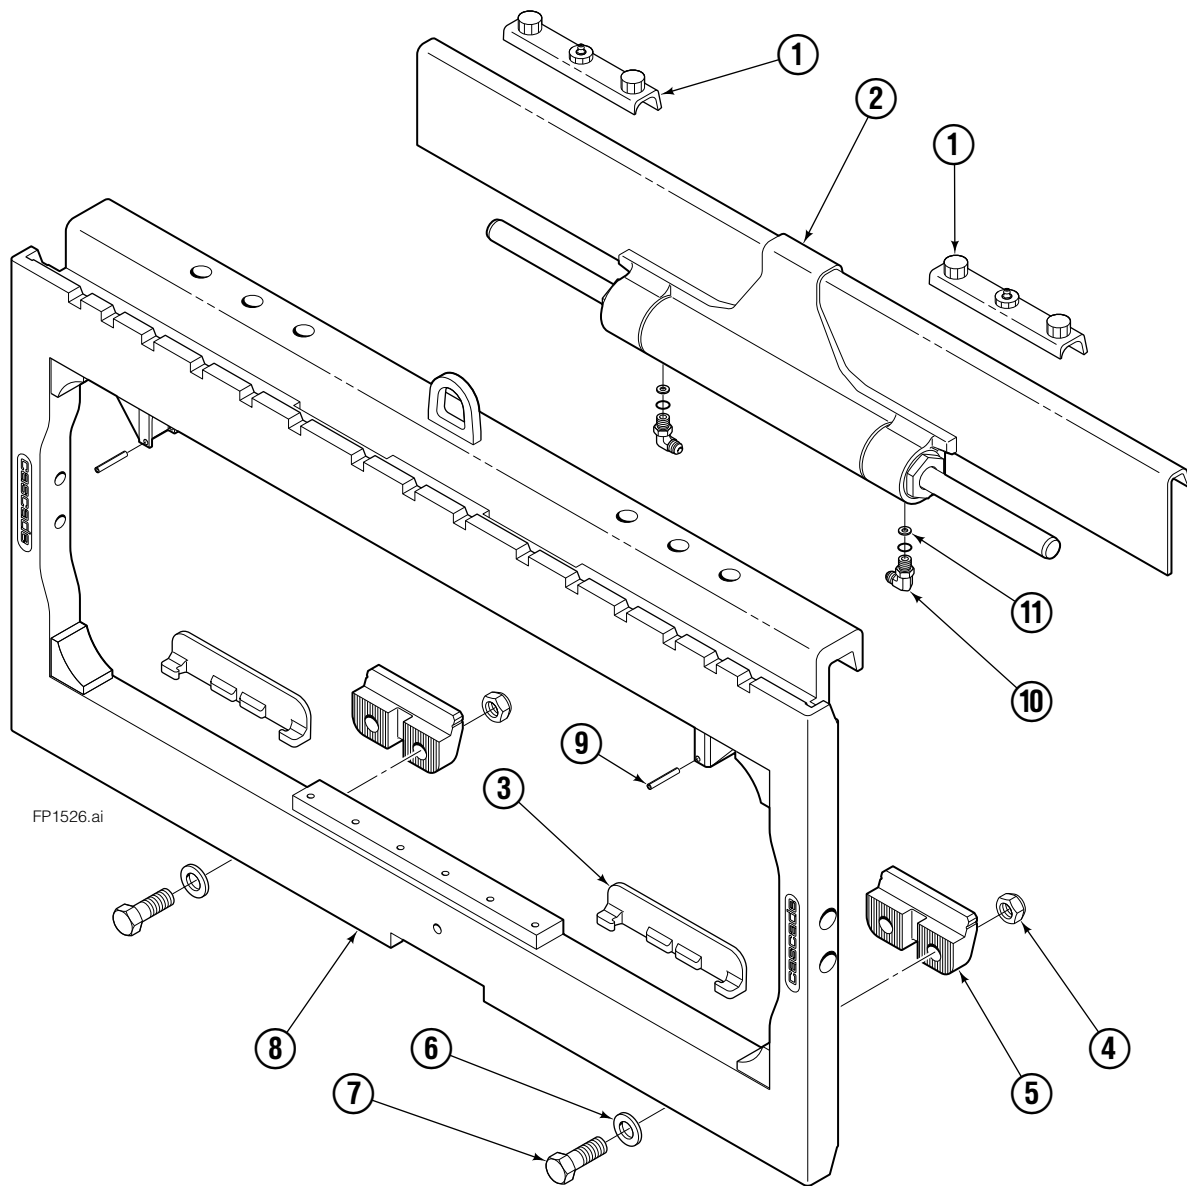

## Items that vary by width

120K/150K			
ASSEMBLY PART NO.	REF. NO. 1 ★ CYLINDER SHELL QTY 2	REF. NO. 2 ★ CYLINDER ROD QTY 2	REF. NO. 3 TUBE QTY 2
6804708	6804697	6804706	6804707

REF	QTY	PART NO.	DESCRIPTION
		6069312	Common Parts Group
4	1	6059224	Manifold
5	2	6059395	◆ Fork Carrier, Inner, 122/150/180 mm Fork
6	2	6059301	Fork Carrier, Outer
7	2	424115	Grease Fitting
8	2	6059267	Cylinder Head End
9	2	6042658	Restrictor Fitting
10	4	6059383	Shim
11	2	6059219	Cylinder Retainer
12	8	6059580	O-Ring, Retainer OD ✘
13	2	562132	Rod Seal, Retainer ✘
14	2	562131	Rod Wiper, Retainer ✘
15	4	6059382	Half-Ring Keeper
16	2	6059421	Piston Wear Ring ✘
17	2	6059422	Piston Seal ✘
18	4	6059419	Bearing, Composite
19	4	6059584	Wiper
20	2	6059459	Rod Retainer Plug
21	4	6405531	Capscrew, M12 x 160
22	2	6043332	Fitting, M10 to No.4 JIC ●
23	4	6042689	Fitting, M10 to EO-2 Tube
24	4	769577	Capscrew, M16 x 50 ■
25	4	678992	Lockwasher, M16 ■
26	4	767615	◆ Capscrew, M10 x 25
27	2	6059397	◆ Spacer Bar
28	2	—	Rod Spacer
29	2	8100527	Piston Spacer

★ If cylinder shell or rod needs replacing due to bending damage, order complete Fork Positioner Assembly.

◆ Included in Fork Carrier Assembly 6059395.

✘ Included in Cylinder Service Kit 6081752.

● Included in Fitting Group 6045440.

## 150K

REF	QTY	PART NO.	DESCRIPTION	REF	QTY	PART NO.	DESCRIPTION
1	2	6079936	Upper Bearing	7	4	768580	◆ Capscrew, M20 x 60
2	1	6802937	Cylinder ▲	8	1	6804704	Frame
3	2	6057162	Lower Bearing	9	2	7916	Roll Pin
4	4	783800	◆ Nut, M20	10	2	607616	■ Fitting, 6-6
5	2	6083157	◆ Lower Hook	11	2	221733	▼ Restrictor Washer
6	4	215419	◆ Washer, M20				