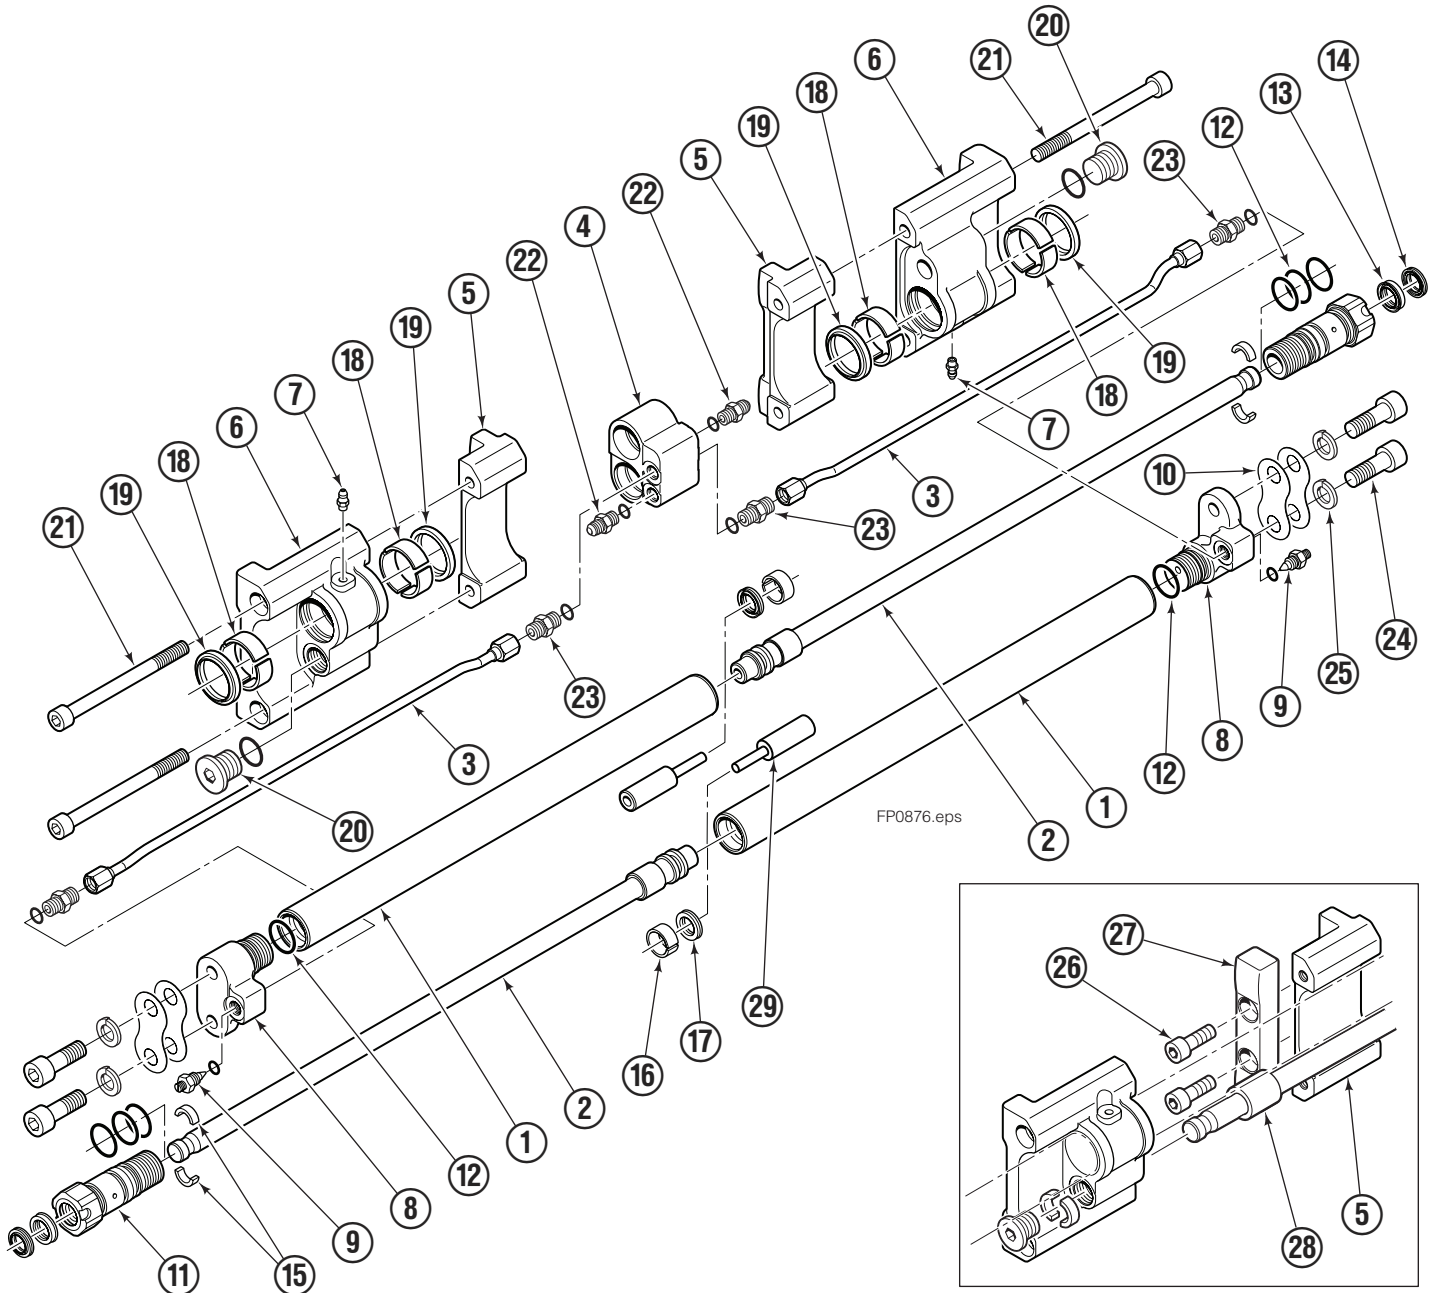

# Fork Positioner Assembly

Sticker showing operating pressure, phone numbers for service & parts.

Assembly part number (on LH fork carrier).

# Fork Positioner Assembly

## Items that vary by width

120K/150K			
ASSEMBLY PART NO.	REF. NO. 1 ★ CYLINDER SHELL QTY 2	REF. NO. 2 ★ CYLINDER ROD QTY 2	REF. NO. 3 TUBE QTY 2
6804708	6804697	6804706	6804707

REF	QTY	PART NO.	DESCRIPTION
		6069312	Common Parts Group
4	1	6059224	Manifold
5	2	6059395	◆ Fork Carrier, Inner, 122/150/180 mm Fork
6	2	6059301	Fork Carrier, Outer
7	2	424115	Grease Fitting
8	2	6059267	Cylinder Head End
9	2	6042658	Restrictor Fitting
10	4	6059383	Shim
11	2	6059219	Cylinder Retainer
12	8	6059580	O-Ring, Retainer OD ✘
13	2	562132	Rod Seal, Retainer ✘
14	2	562131	Rod Wiper, Retainer ✘
15	4	6059382	Half-Ring Keeper
16	2	6059421	Piston Wear Ring ✘
17	2	6059422	Piston Seal ✘
18	4	6059419	Bearing, Composite
19	4	6059584	Wiper
20	2	6059459	Rod Retainer Plug
21	4	6405531	Capscrew, M12 x 160
22	2	6043332	Fitting, M10 to No.4 JIC ●
23	4	6042689	Fitting, M10 to EO-2 Tube
24	4	769577	Capscrew, M16 x 50 ■
25	4	678992	Lockwasher, M16 ■
26	4	767615	◆ Capscrew, M10 x 25
27	2	6059397	◆ Spacer Bar
28	2	—	Rod Spacer
29	2	8100527	Piston Spacer

## 150K

REF	QTY	PART NO.	DESCRIPTION	REF	QTY	PART NO.	DESCRIPTION
1	2	6079936	Upper Bearing	7	4	768580	◆ Capscrew, M20 x 60
2	1	6802937	Cylinder ▲	8	1	6804704	Frame
3	2	6057162	Lower Bearing	9	2	7916	Roll Pin
4	4	783800	◆ Nut, M20	10	2	607616	■ Fitting, 6-6
5	2	6083157	◆ Lower Hook	11	2	221733	▼ Restrictor Washer
6	4	215419	◆ Washer, M20				