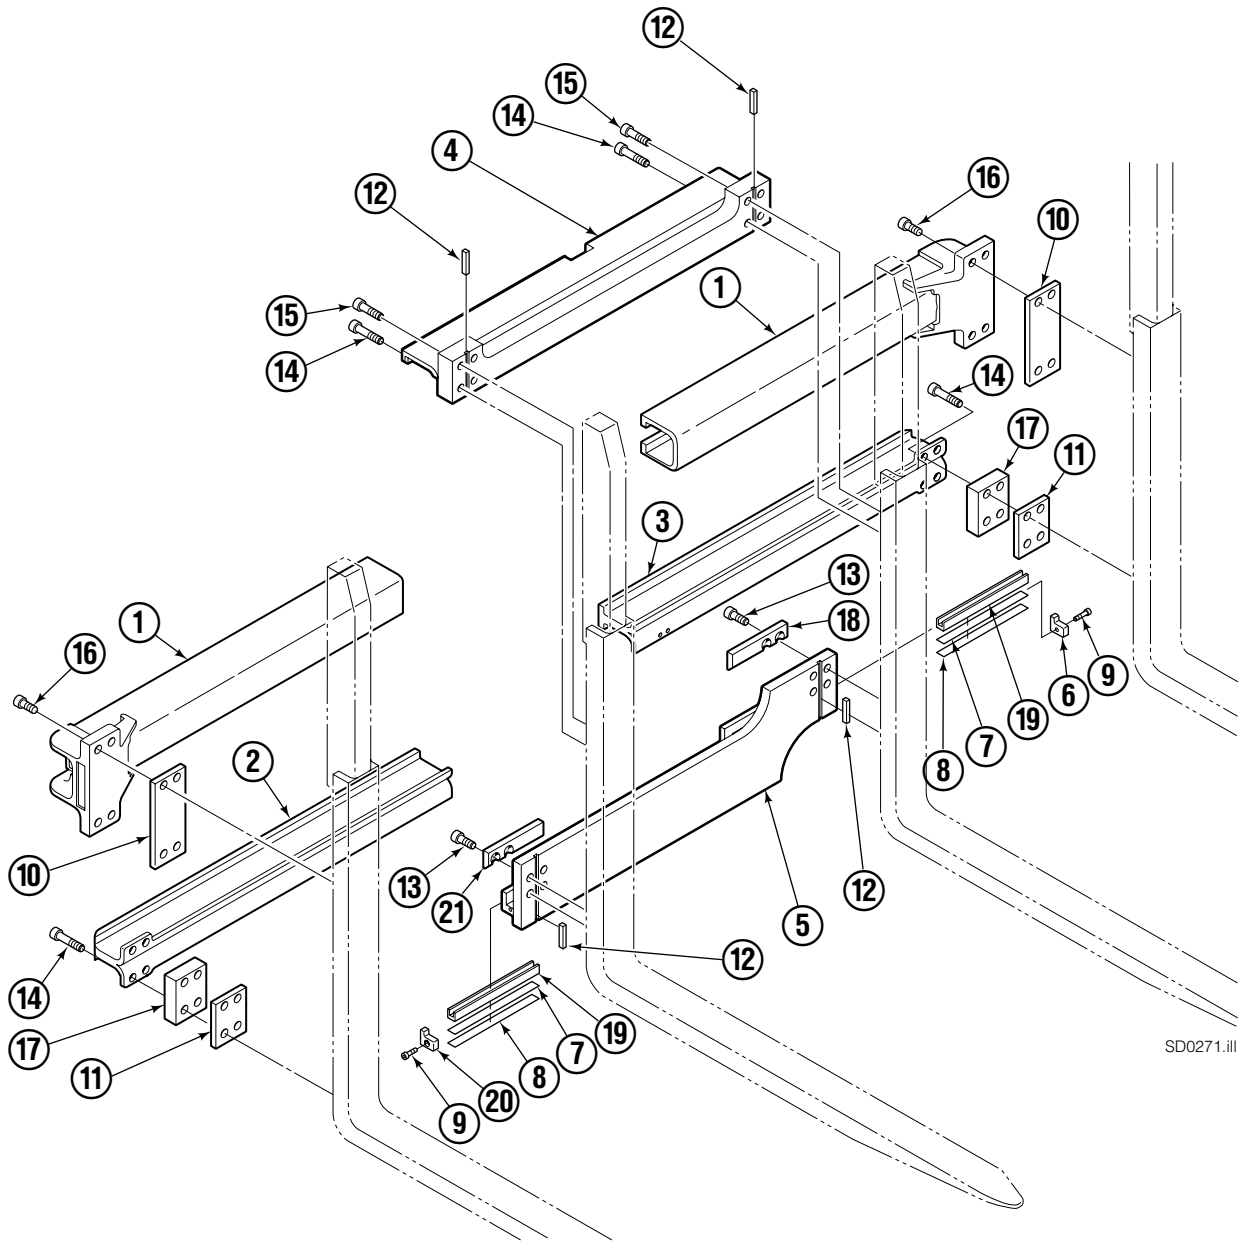

Arm Group

SD0271.ill

Arm Group

55E			
REF	QTY	PART NO.	DESCRIPTION
		6008572	Arm Group
1	2	6008457	Upper Arm Bar
2	1	6008566	Lower Arm Bar – RH
3	1	6008565	Lower Arm Bar – LH
4	1	6008279	Upper Hook
5	1	6008449	Lower Hook
6	2	213360	Bearing Retainer
7	4	212559	Shim, .04 in. (1 mm)
8	4	213913	Shim, .02 in. (.5 mm)
9	4	787375	Capscrew, M8 x 20
10	4	797611	Spacer
11	4	797610	Spacer
12	4	213364	Key
13	8	769574	Capscrew, M16 x 35
14	12	769578	Capscrew, M16 x 60
15	4	769577	Capscrew, M16 x 50
16	8	769573	Capscrew, M16 x 30
17	2	210587	Spacer
18	1	213899	Bearing – LH
19	2	4501-0222	Bearing Segment
20	2	212979	Bearing Retainer
21	1	212682	Bearing – RH