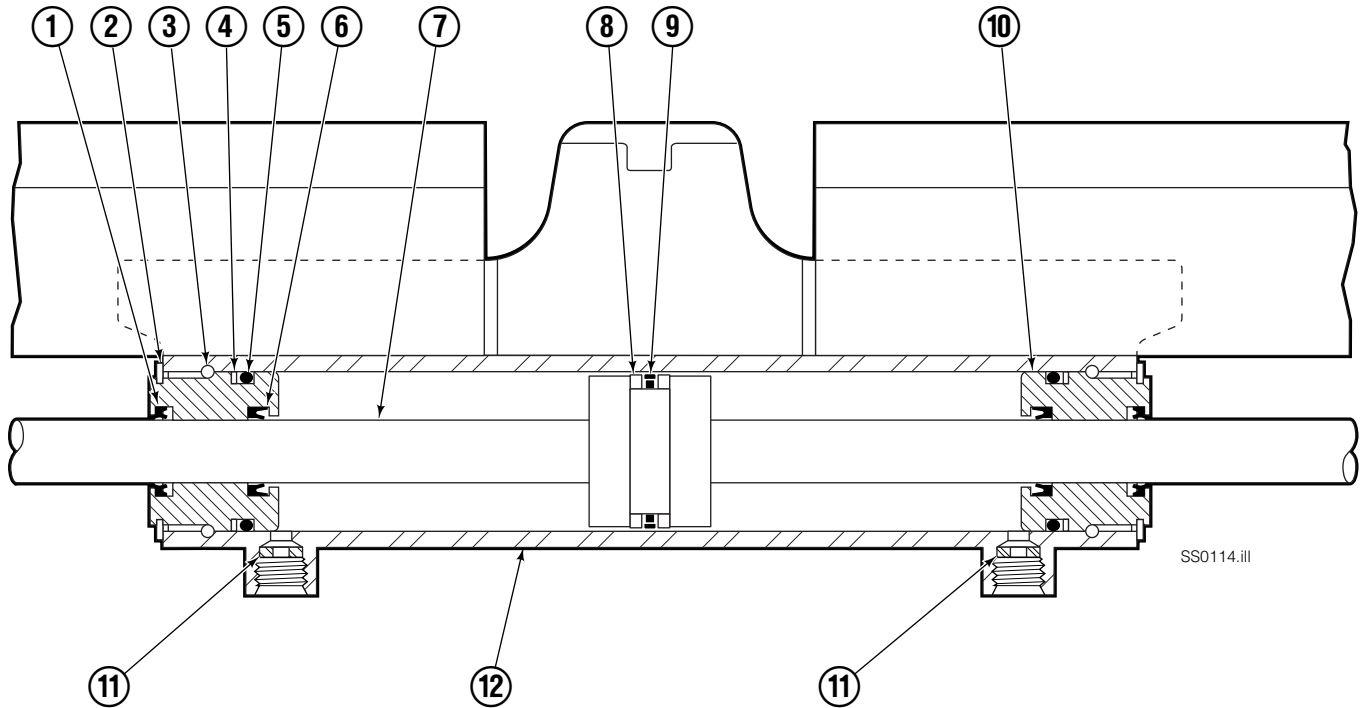

Sideshift Cylinder ITA Class II

55E			
REF	QTY	PART NO.	DESCRIPTION
		205842	Cylinder Assembly
● 1	2	562131	Wiper Seal
2	2	562951	Snap Ring
3	2	562942	Retaining Ring
● 4	2	563388	Back-Up Ring
● 5	2	562127	O-Ring
● 6	2	562132	Rod Seal
7	1	562055	Rod
● 8	2	563278	Bearing Ring
● 9	1	564141	Piston Seal
10	2	562792	Retainer
11	2	205369	Speed Control Washer
12	-	■	Cylinder Shell
		563487	Service Kit

- Included in Service Kit 563487.
- Not serviceable, order new cylinder assembly.