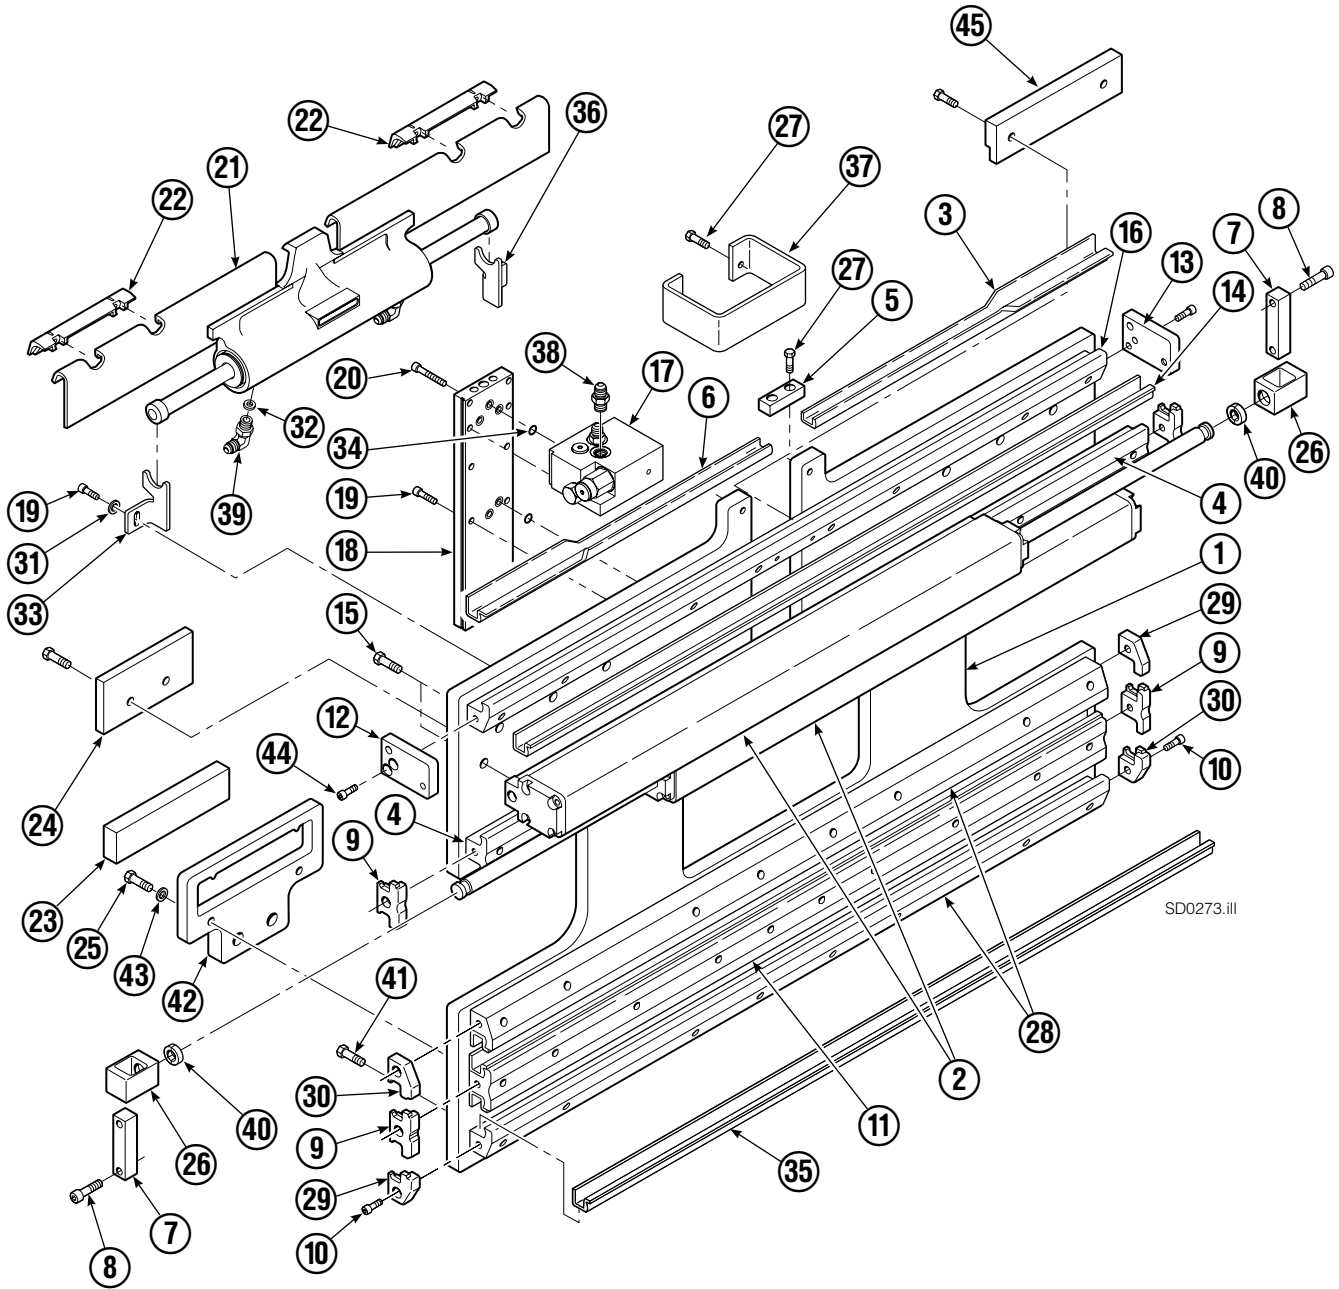

Decals

55E			
REF	QTY	PART NO.	DESCRIPTION
1	6	665595	No Hand Hold Decal
2	4	679150	No Step Decal

Publications

55E	
PART NO.	DESCRIPTION
	Parts Manual
213580	Operator's Guide
213372	Installation Instructions
679929	Tool Catalog
673964	Literature Index Order Form

Base Unit Group – ITA Class II

Base Unit Group – ITA Class II

55E			
REF	QTY	PART NO.	DESCRIPTION
		6008620	Base Unit Group – Class II
1	1	220016	Baseplate
2	2	6008567	Frame Cylinder ★
3	1	4786-0413	Bearing Segment – LH
4	2	214629	T-Bar – Upper
5	1	212722	Fork Stop
6	1	4787-0413	Bearing Segment – RH

REF	QTY	PART NO.	DESCRIPTION	REF	QTY	PART NO.	DESCRIPTION
7	2	210489	Rod End Anchor ■	27	2	684649	Capscrew, M10 x 25
8	4	768303	Capscrew, M10 x 35 ■	28	2	214633	T-Bar – Lower
9	4	210140	Bearing Retainer	29	2	212585	Bearing Retainer
10	8	787375	Capscrew, M8 x 20 GR 8.8	30	2	212586	Bearing Retainer
11	1	214631	T-Bar – Lower	31	2	787398	Washer
12	1	220009	Retainer/Stop – RH	32	2	564226	Washer
13	1	220008	Retainer/Stop – LH	33	1	213737	Bracket – RH
14	4	4730-1050	Bearing Segment	34	7	214053	O-Ring
15	13	211689	Capscrew, M12 x 30 GR 10.9	35	4	4730-1040	Bearing Segment
16	1	220143	T-Bar – Upper	36	1	213736	Bracket – LH
17	1	216838	Valve Assembly ▲	37	1	212741	Valve Guard
18	1	211456	Manifold	38	2	604511	Fitting, 6-6 ◆
19	8	768208	Capscrew, M8 x 25	39	2	601676	Fitting, 6-6 ◆
20	4	768800	Capscrew, M8 x 60	40	4	210490	Retainer Half Ring ■
21	1	205842	Sideshift Cylinder ●	41	37	214487	Capscrew, M12 x 40
22	2	204187	Upper Bearing	42	2	215226	Hanger
23	2	208350	Lower Bearing	43	4	787383	Lockwasher, M10
24	2	212709	Spacer Block	44	2	762900	Capscrew, M6 x 25
25	4	767615	Capscrew, M10 x 25	45	1	218208	Spacer
26	2	209741	Rod End ■				