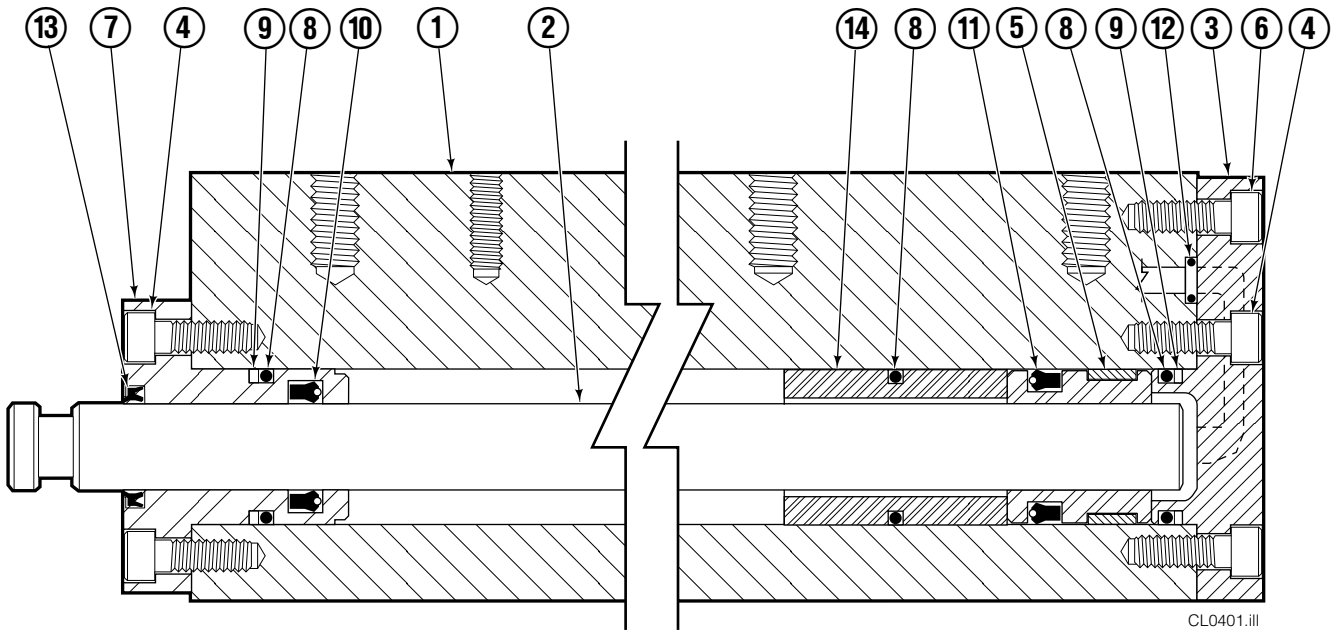

Cylinder

REF	QTY	PART NO.	DESCRIPTION	REF	QTY	PART NO.	DESCRIPTION
		6008567	Cylinder Assembly	8	3	643379	O-Ring ▲
1	1	214625	Cylinder/Shell	9	2	210050	Back-Up Ring ▲
2	1	4157-1006	Rod	10	1	212477	Seal ▲
3	1	213783	Cap	11	1	209808	Seal ▲
4	8	768208	Capscrew, M8 x 25	12	2	214053	O-Ring ▲
5	1	209809	Bearing ▲	13	1	562131	Wiper ▲
6	1	787375	Capscrew, M8 x 20	14	1	4274-262	Spacer
7	1	212452	Retainer			210288	Service Kit

▲ Included in Service Kit 210288
Reference: S-4644, S-4643.