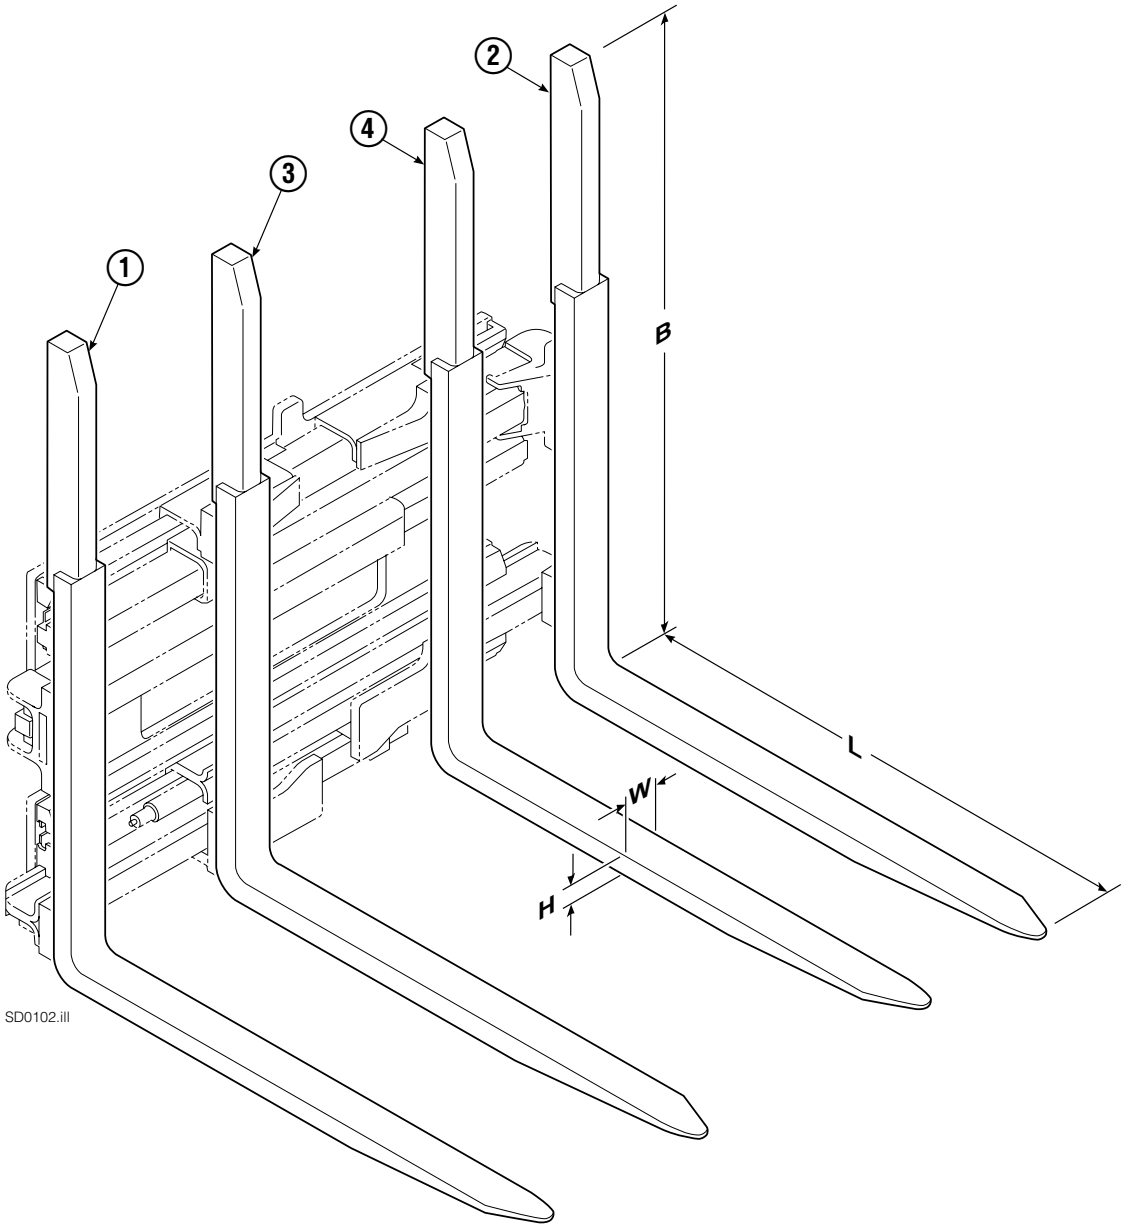

Sideshift Cylinder ITA Class II

55E			
REF	QTY	PART NO.	DESCRIPTION
		205842	Cylinder Assembly
● 1	2	562131	Wiper Seal
2	2	562951	Snap Ring
3	2	562942	Retaining Ring
● 4	2	563388	Back-Up Ring
● 5	2	562127	O-Ring
● 6	2	562132	Rod Seal
7	1	562055	Rod
● 8	2	563278	Bearing Ring
● 9	1	564141	Piston Seal
10	2	562792	Retainer
11	2	205369	Speed Control Washer
12	-	■	Cylinder Shell
		563487	Service Kit

- Included in Service Kit 563487.
- Not serviceable, order new cylinder assembly.

Arm Group

SD0271.ill

Arm Group

55E			
REF	QTY	PART NO.	DESCRIPTION
		6008572	Arm Group
1	2	6008457	Upper Arm Bar
2	1	6008566	Lower Arm Bar – RH
3	1	6008565	Lower Arm Bar – LH
4	1	6008279	Upper Hook
5	1	6008449	Lower Hook
6	2	213360	Bearing Retainer
7	4	212559	Shim, .04 in. (1 mm)
8	4	213913	Shim, .02 in. (.5 mm)
9	4	787375	Capscrew, M8 x 20
10	4	797611	Spacer
11	4	797610	Spacer
12	4	213364	Key
13	8	769574	Capscrew, M16 x 35
14	12	769578	Capscrew, M16 x 60
15	4	769577	Capscrew, M16 x 50
16	8	769573	Capscrew, M16 x 30
17	2	210587	Spacer
18	1	213899	Bearing – LH
19	2	4501-0222	Bearing Segment
20	2	212979	Bearing Retainer
21	1	212682	Bearing – RH

Tube Backrest/Fork Group

55E								
SIZE (in.)				FORK GROUP PART NO.	REF ①	REF ②	REF ③	REF ④
B	W	H	L		Outer Fork–RH	Outer Fork–LH	Inner Fork–RH	Inner Fork–LH
48	-	-	-	6008542	6007944	6007943	6007955	6007954