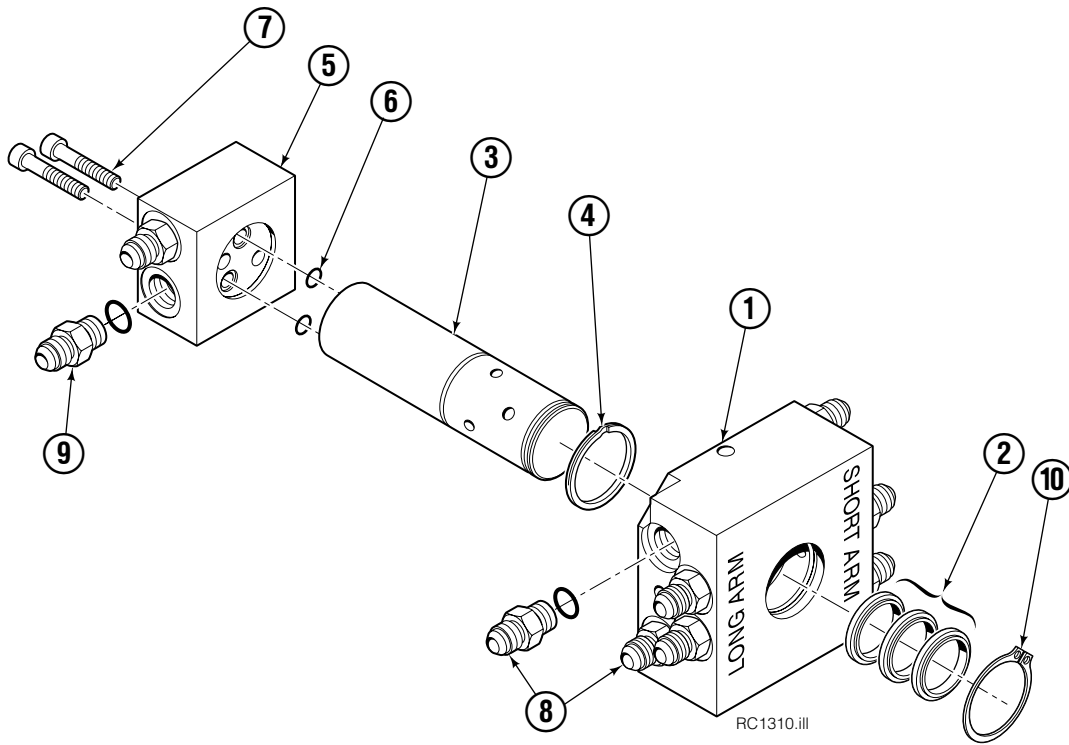

Reference: SK-4962, SK-4963.

Hosing Group

45F			
REF	QTY	PART NO.	DESCRIPTION
		6025598	Hosing Group
1	4	680115	Hose, 43.75 in.
2	1	6024522	Revolving Connection ▲
3	4	680115	Hose, 43.75 in.
4	2	227962	Eye Pin
5	2	4751	Capscrew, M10 x 25
6	4	680113	Insert
7	4	673416	Segment

▲ See Revolving Connection page for parts breakdown.

Revolving Connection

77F			
REF	QTY	PART NO.	DESCRIPTION
		6024522	Revolving Connection Group
1	1	6023358	Valve Body
2	3	214649	◆ Seal
3	1	6023343	Shaft
4	1	7341	◆ Retaining Ring
5	1	6023275	End Block
6	2	684587	◆ O-Ring
7	2	768796	Capscrew, M8 x 35
8	8	604511	Fitting, 6-6
9	2	604511	Fitting, 6-6
10	1	3138	◆ Retaining Ring