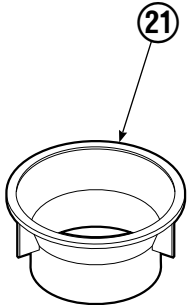

▲ See Revolving Connection page for parts breakdown.

Revolving Connection

77F			
REF	QTY	PART NO.	DESCRIPTION
		6024522	Revolving Connection Group
1	1	6023358	Valve Body
2	3	214649	◆ Seal
3	1	6023343	Shaft
4	1	7341	◆ Retaining Ring
5	1	6023275	End Block
6	2	684587	◆ O-Ring
7	2	768796	Capscrew, M8 x 35
8	8	604511	Fitting, 6-6
9	2	604511	Fitting, 6-6
10	1	3138	◆ Retaining Ring

◆ Included in Service Kit 6024395.

Short Arm Cylinder

REF	QTY	PART NO.	DESCRIPTION
		555155	Cylinder Assembly
1	1	674840	Bearing
2	1	560997	Nut
3	1	660767	◆ Bearing
4	1	662460	◆ Seal
5	2	638293	◆ Back-Up Ring
6	2	604511	Fitting, 6-6
7	1	556852	Fitting, 4
8	1	557212	Check Valve
9	1	2797	◆ O-Ring
10	1	615140	◆ Back-Up Ring
11	1	554598	◆ Seal
12	1	564930	◆ Wiper
13	1	555243	Rod
14	1	555207	Retainer
15	1	555226	Piston
16	1	2722	◆ O-Ring
17	1	555242	Shell
18	1	667516	Check Valve Service Kit
19	1	-	Spacer
20	2	564372	Bearing
21	1	672909	Seal Loader
		555227	Service Kit

◆ Included in Service Kit 555227.

Ref: S-5306, S-5561.

Long Arm Cylinder

REF	QTY	PART NO.	DESCRIPTION
		555153	Cylinder Assembly
1	1	674840	Bearing
2	1	560997	Nut
3	1	660767	◆ Bearing
4	1	662460	◆ Seal
5	2	638293	◆ Back-Up Ring
6	2	604511	Fitting, 6-6
7	1	556852	Fitting, 4
8	1	557212	Check Valve
9	1	2797	◆ O-Ring
10	1	615140	◆ Back-Up Ring
11	1	554598	◆ Seal
12	1	564930	◆ Wiper
13	1	555220	Rod
14	1	555207	Retainer
15	1	555226	Piston
16	1	2722	◆ O-Ring
17	1	555219	Shell
18	1	667516	Check Valve Service Kit
19	1	-	Spacer
20	2	674840	Bearing
21	1	672909	Seal Loader
		555227	Service Kit