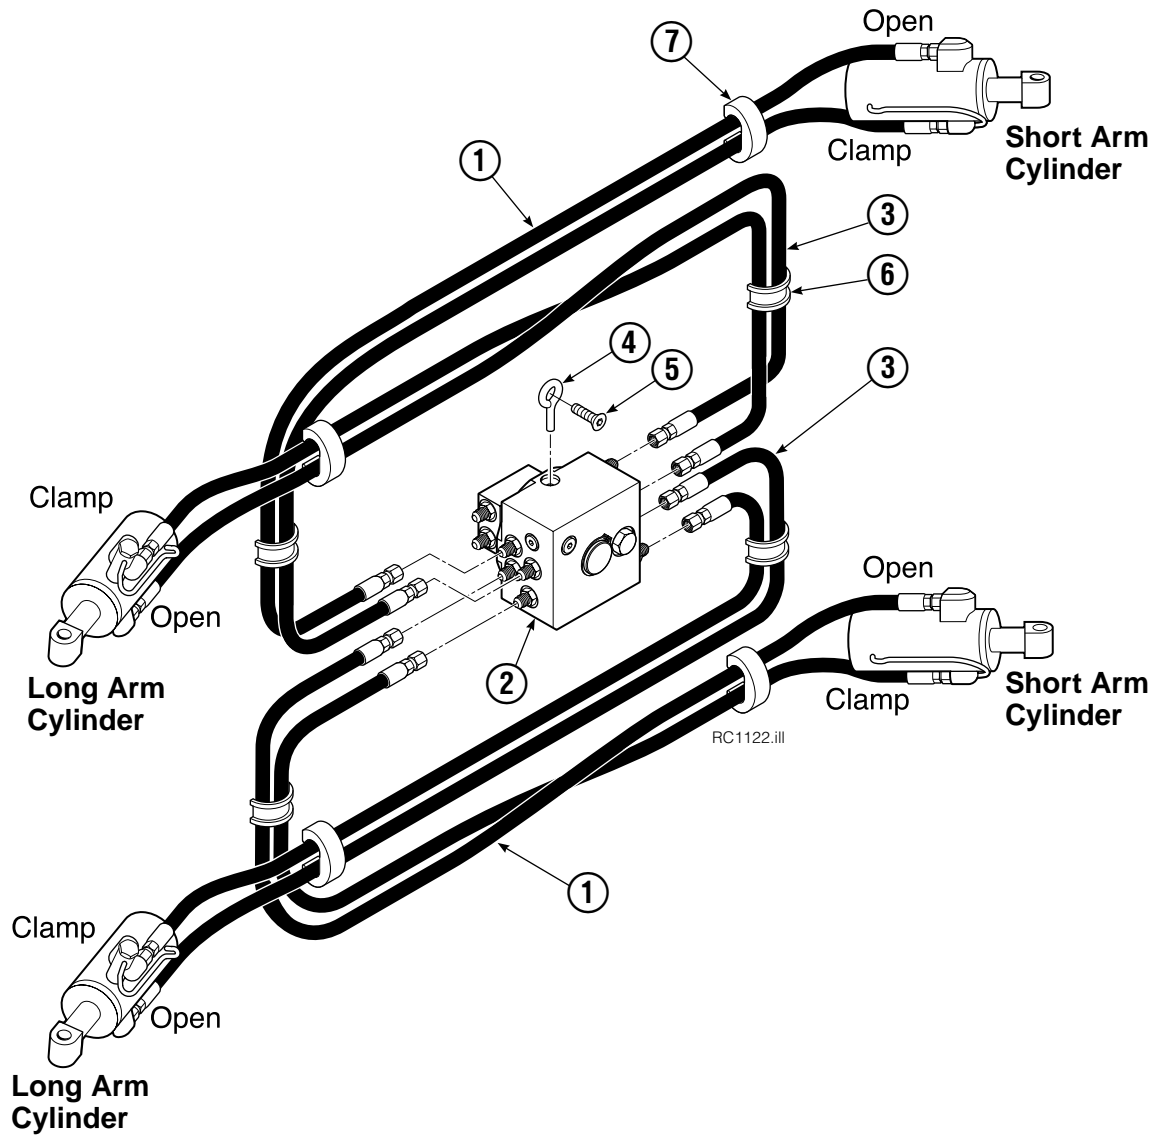

Common Components Group

RC0125.ill

45F			
REF	QTY	PART NO.	DESCRIPTION
		680634	Common Components Group
1	26	674837	Shim
2	24	4466	Capscrew, 3/8 NC x .50
3	8	674827	Retainer
4	8	680639	Pin
5	12	673385	Drive Pin
6	4	206589	Retainer
7	4	674835	Pin
8	20	660200	Shim
9	4	681669	Spacer

Reference: SK-4962, SK-4963.

Hosing Group

45F			
REF	QTY	PART NO.	DESCRIPTION
		6025598	Hosing Group
1	4	680115	Hose, 43.75 in.
2	1	6024522	Revolving Connection ▲
3	4	680115	Hose, 43.75 in.
4	2	227962	Eye Pin
5	2	4751	Capscrew, M10 x 25
6	4	680113	Insert
7	4	673416	Segment

▲ See Revolving Connection page for parts breakdown.

Revolving Connection

77F			
REF	QTY	PART NO.	DESCRIPTION
		6024522	Revolving Connection Group
1	1	6023358	Valve Body
2	3	214649	◆ Seal
3	1	6023343	Shaft
4	1	7341	◆ Retaining Ring
5	1	6023275	End Block
6	2	684587	◆ O-Ring
7	2	768796	Capscrew, M8 x 35
8	8	604511	Fitting, 6-6
9	2	604511	Fitting, 6-6
10	1	3138	◆ Retaining Ring