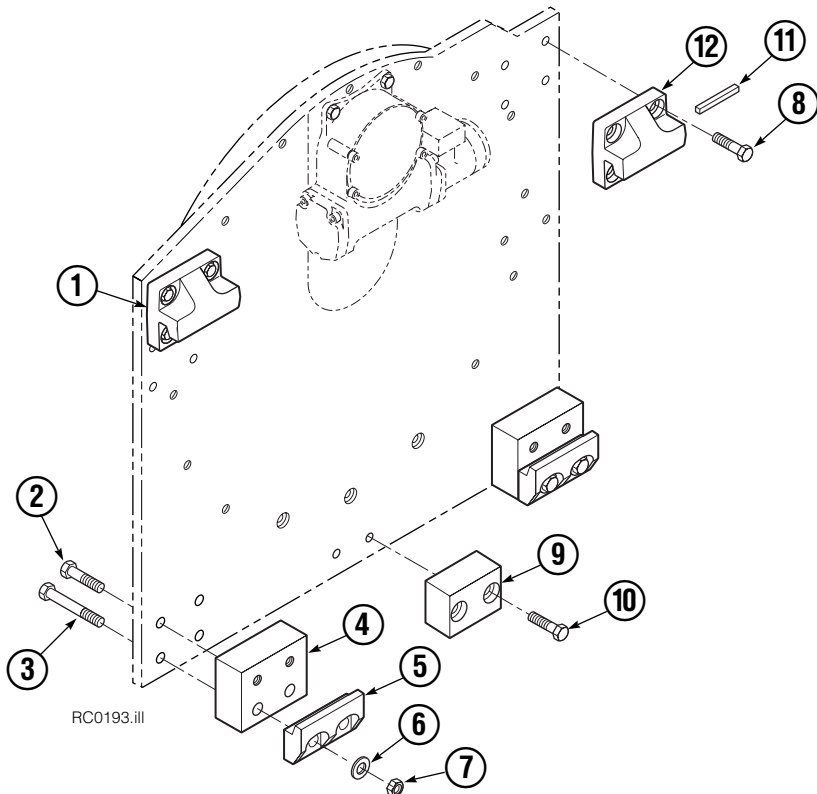

Bolt-On Mounting Group

Class II, 0°

REF	QTY	PART NO.	DESCRIPTION
		680630	Mounting Group
1	1	670523	Upper Hook – LH
2	4	3709	Capscrew, 5/8 NC x 1.50
3	4	674261	Capscrew, 5/8 NC x 3.75
4	2	676037	Spacer
5	2	675968	Lower Hook
6	4	667225	Washer
7	4	676281	Nut, 5/8 in. ID
8	8	667765	Capscrew, 5/8 NC x 1.50
9	1	680683	Center Spacer
10	2	677828	Capscrew, 1/2 NC x 1.00
11	1	669344	Stop Kit
12	1	670524	Upper Hook – RH