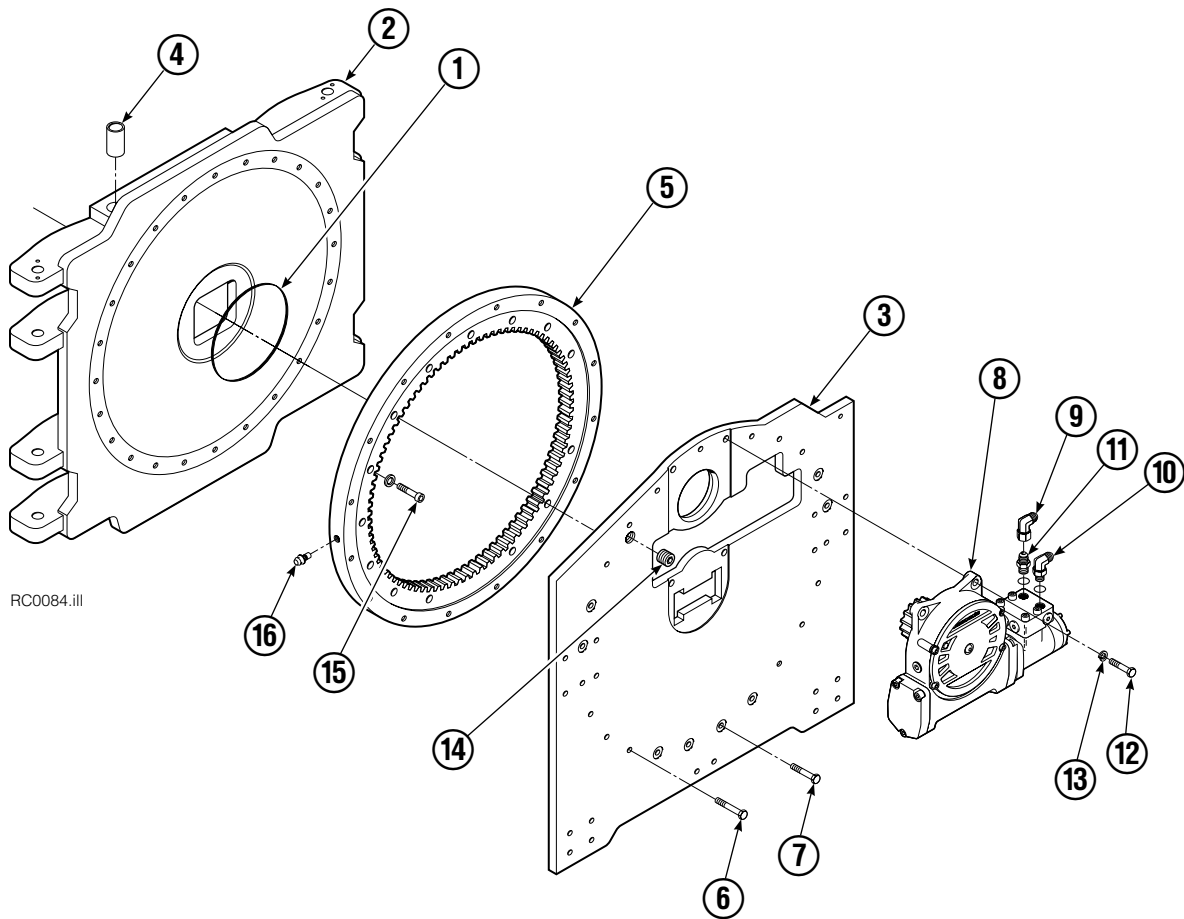

OR

Write: Cascade Corporation, P.O. Box 20187, Portland, OR 97220

Internet: www.cascorp.com

Safety Decals

RC0636.ill

Roll Clamp Safety Decals			
REF	QTY	PART NO.	DESCRIPTION
1	6	665595	No Hand Hold Decal
2	3	660269	Short Arm Rotation Position Decal
3	4	656038	Caution Decal
4	4	679150	No Step Decal
5	4	665677	Trapped Pressure Decal
6	1	679059	Quick-Change Hook Decal

Frame Group

RC0084.ill

45F			
REF	QTY	PART NO.	DESCRIPTION
		682189	Frame Group
1	1	670931	Seal
2	1	682433	Faceplate
3	1	680679	Baseplate
4	8	674843	Bushing
5	1	672828	Bearing Assembly ▲
6	9	643539	Capscrew, 1/2 NC x 1.75
7	7	643538	Capscrew, 1/2 NC x 1.50
8	1	795491	Drive Group ●
9	1	605761	Fitting, 8-8
10	1	601250	Fitting, 8-8
11	1	601377	Fitting, 8-8
12	4	661742	Capscrew, 1/2 NC x 1.25
13	4	6290	Lockwasher
14	1	6605	Plug
15	16	4505	Capscrew ▲
16	1	7401	Grease Fitting