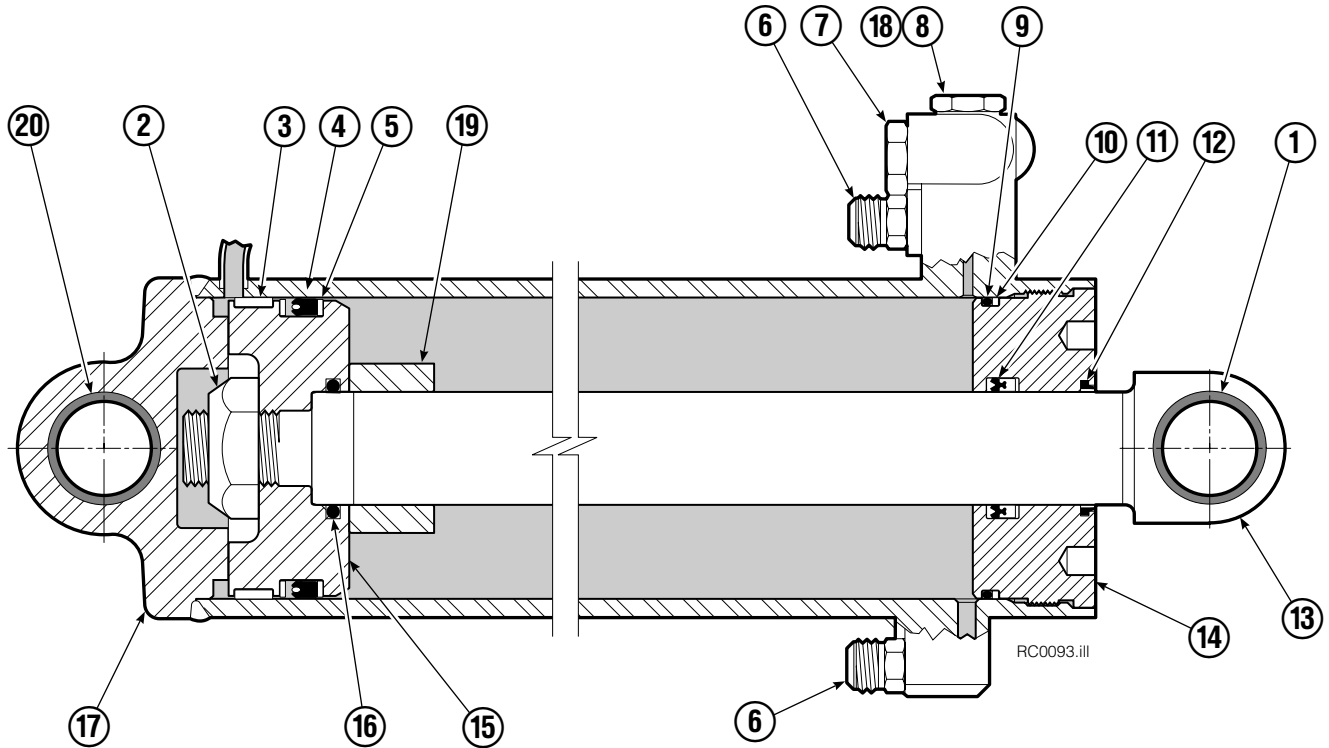

Long Arm Cylinder

REF	QTY	PART NO.	DESCRIPTION
		555153	Cylinder Assembly
1	1	674840	Bearing
2	1	560997	Nut
3	1	660767	◆ Bearing
4	1	662460	◆ Seal
5	2	638293	◆ Back-Up Ring
6	2	604511	Fitting, 6-6
7	1	556852	Fitting, 4
8	1	557212	Check Valve
9	1	2797	◆ O-Ring
10	1	615140	◆ Back-Up Ring
11	1	554598	◆ Seal
12	1	564930	◆ Wiper
13	1	555220	Rod
14	1	555207	Retainer
15	1	555226	Piston
16	1	2722	◆ O-Ring
17	1	555219	Shell
18	1	667516	Check Valve Service Kit
19	1	-	Spacer
20	2	674840	Bearing
21	1	672909	Seal Loader
		555227	Service Kit

◆ Included in Service Kit 555227.

Ref: S-5305, S-5559