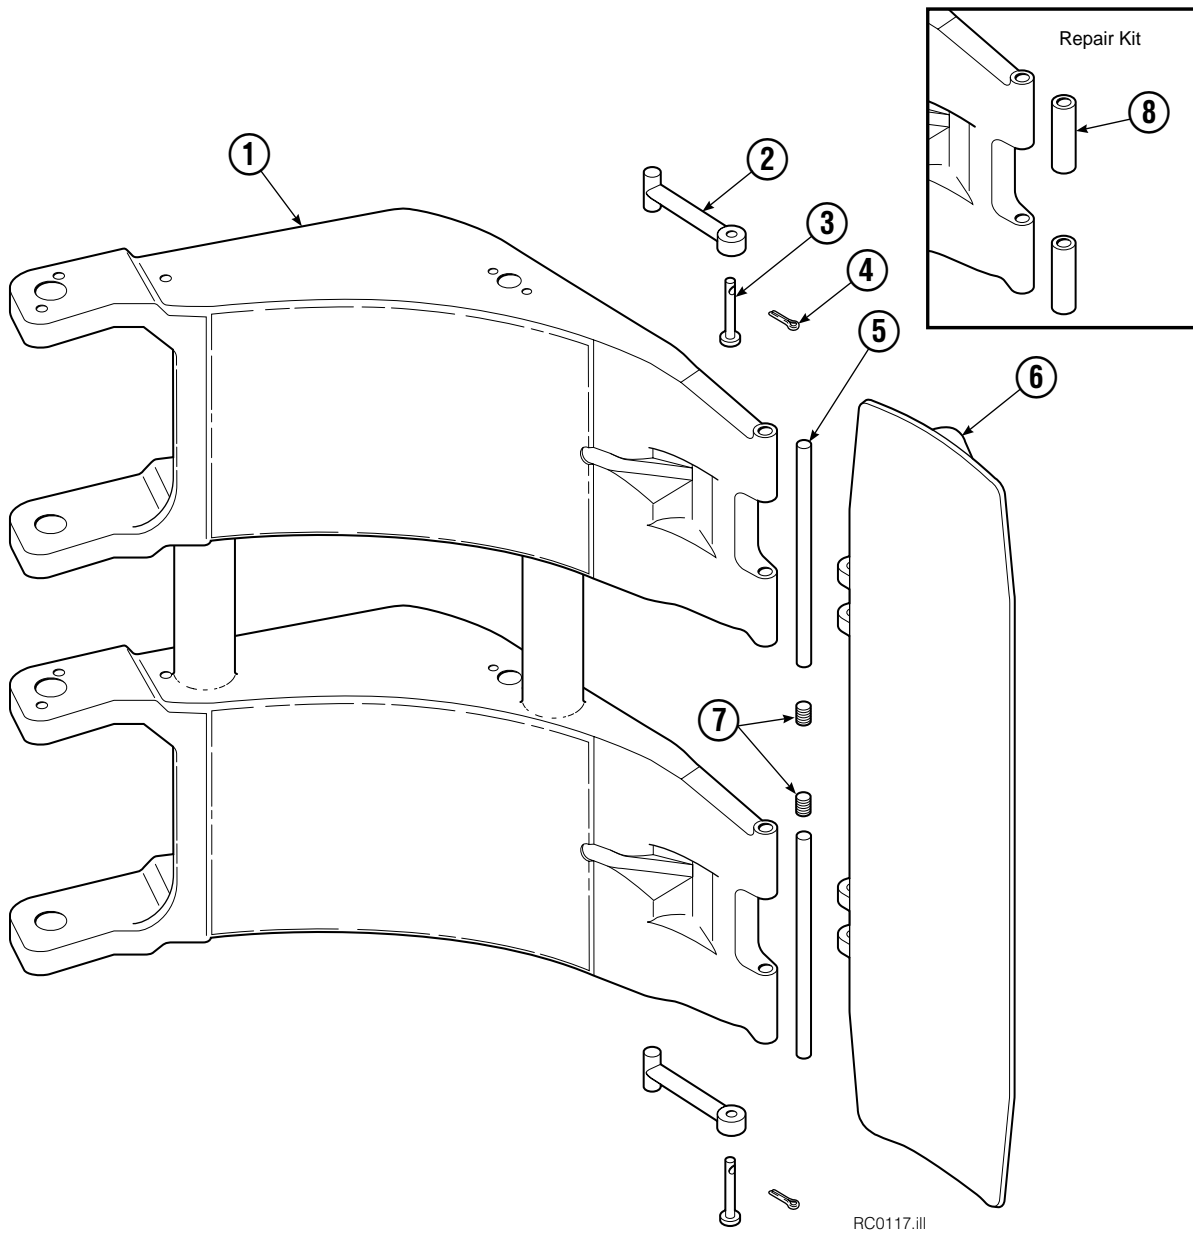

Long Arm

45F			
REF	QTY	PART NO.	DESCRIPTION
		207421	Contact Pad Group – Items 2-7
1	1	680437	Long Arm
2	2	674700	Link
3	2	674265	Clevis Pin
4	2	6525	Cotter Pin
5	2	674701	Pin
6	1	207420	Contact Pad
7	2	604510	Fitting
8	1	674928	Arm Tip Repair Kit

Reference: SK-4959.