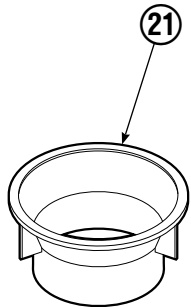

Reference: SK-4962, SK-4963.

Hosing Group

45F			
REF	QTY	PART NO.	DESCRIPTION
		6025598	Hosing Group
1	4	680115	Hose, 43.75 in.
2	1	6024522	Revolving Connection ▲
3	4	680115	Hose, 43.75 in.
4	2	227962	Eye Pin
5	2	4751	Capscrew, M10 x 25
6	4	680113	Insert
7	4	673416	Segment

▲ See Revolving Connection page for parts breakdown.

Revolving Connection

77F			
REF	QTY	PART NO.	DESCRIPTION
		6024522	Revolving Connection Group
1	1	6023358	Valve Body
2	3	214649	◆ Seal
3	1	6023343	Shaft
4	1	7341	◆ Retaining Ring
5	1	6023275	End Block
6	2	684587	◆ O-Ring
7	2	768796	Capscrew, M8 x 35
8	8	604511	Fitting, 6-6
9	2	604511	Fitting, 6-6
10	1	3138	◆ Retaining Ring

◆ Included in Service Kit 6024395.

Short Arm Cylinder

REF	QTY	PART NO.	DESCRIPTION
		555155	Cylinder Assembly
1	1	674840	Bearing
2	1	560997	Nut
3	1	660767	◆ Bearing
4	1	662460	◆ Seal
5	2	638293	◆ Back-Up Ring
6	2	604511	Fitting, 6-6
7	1	556852	Fitting, 4
8	1	557212	Check Valve
9	1	2797	◆ O-Ring
10	1	615140	◆ Back-Up Ring
11	1	554598	◆ Seal
12	1	564930	◆ Wiper
13	1	555243	Rod
14	1	555207	Retainer
15	1	555226	Piston
16	1	2722	◆ O-Ring
17	1	555242	Shell
18	1	667516	Check Valve Service Kit
19	1	-	Spacer
20	2	564372	Bearing
21	1	672909	Seal Loader
		555227	Service Kit

◆ Included in Service Kit 555227.

Ref: S-5306, S-5561.

Long Arm Cylinder

REF	QTY	PART NO.	DESCRIPTION
		555153	Cylinder Assembly
1	1	674840	Bearing
2	1	560997	Nut
3	1	660767	◆ Bearing
4	1	662460	◆ Seal
5	2	638293	◆ Back-Up Ring
6	2	604511	Fitting, 6-6
7	1	556852	Fitting, 4
8	1	557212	Check Valve
9	1	2797	◆ O-Ring
10	1	615140	◆ Back-Up Ring
11	1	554598	◆ Seal
12	1	564930	◆ Wiper
13	1	555220	Rod
14	1	555207	Retainer
15	1	555226	Piston
16	1	2722	◆ O-Ring
17	1	555219	Shell
18	1	667516	Check Valve Service Kit
19	1	-	Spacer
20	2	674840	Bearing
21	1	672909	Seal Loader
		555227	Service Kit