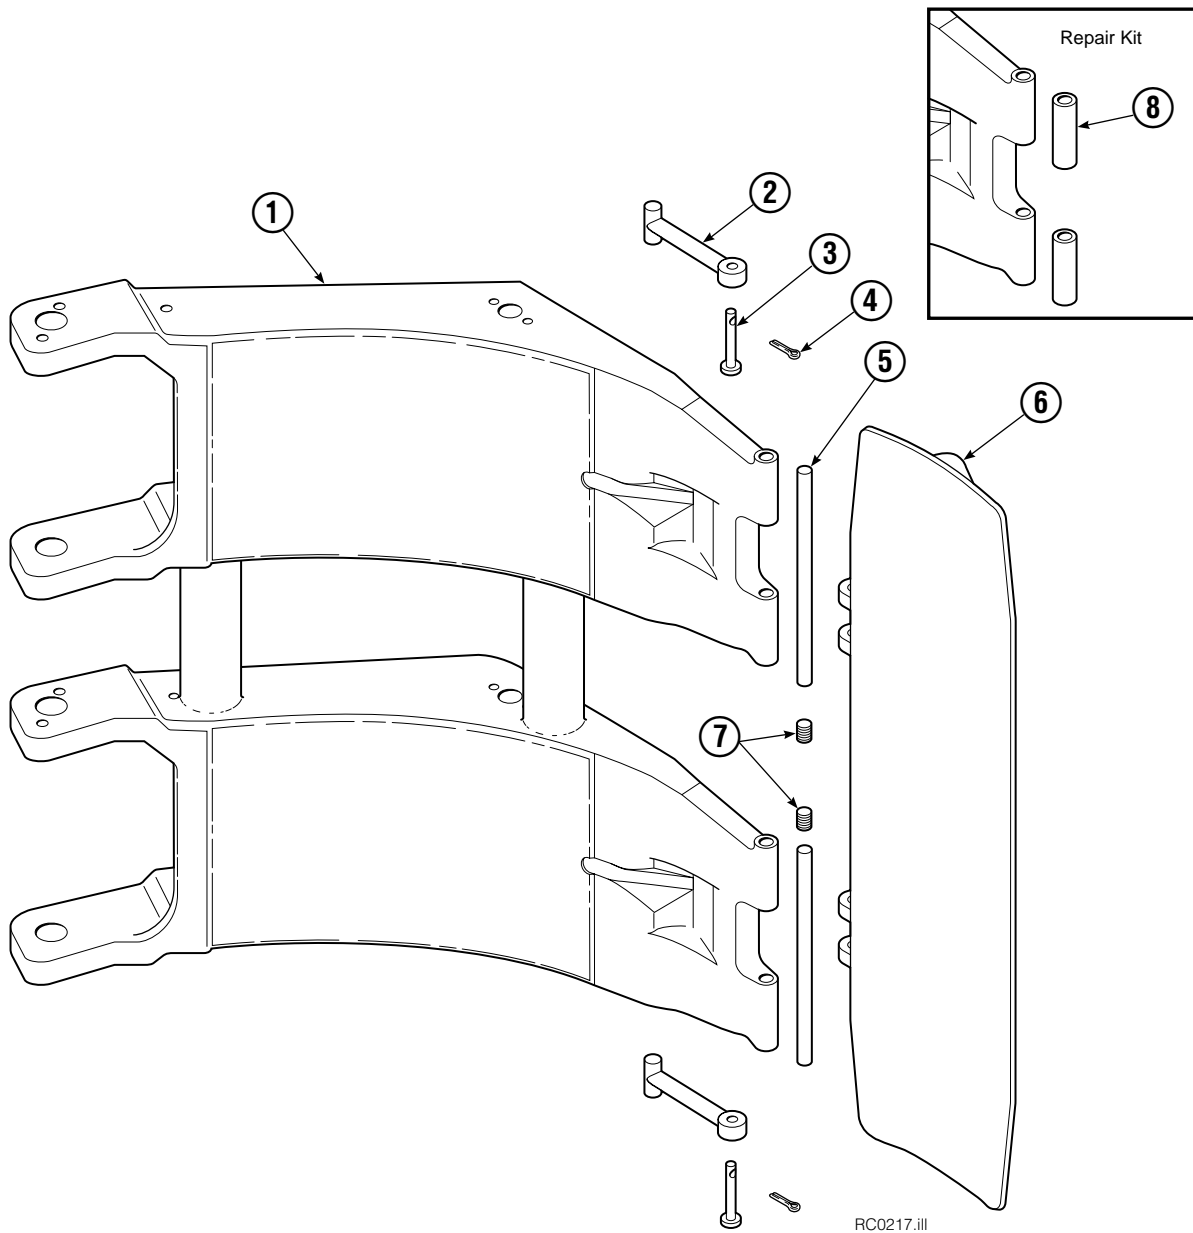

Short Arm

45F			
REF	QTY	PART NO.	DESCRIPTION
		674703	Contact Pad Group – Items 2-7
1	1	674705	Short Arm
2	2	674700	Link
3	2	674265	Clevis Pin
4	2	6525	Cotter Pin
5	2	674701	Pin
6	1	674702	Contact Pad
7	2	604510	Fitting
8	1	674928	Arm Tip Repair Kit

Reference: SK-4959.