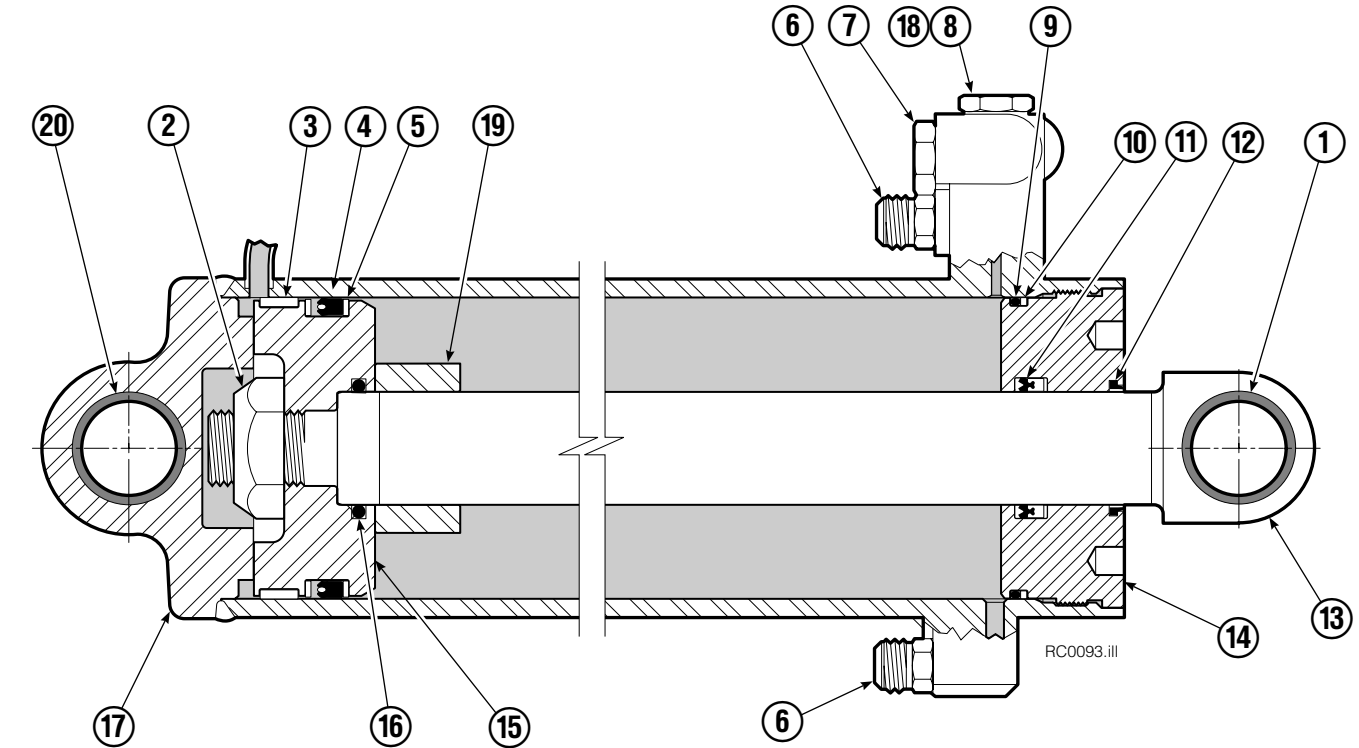

Short Arm Cylinder

REF	QTY	PART NO.	DESCRIPTION
		555155	Cylinder Assembly
1	1	674840	Bearing
2	1	560997	Nut
3	1	660767	◆ Bearing
4	1	662460	◆ Seal
5	2	638293	◆ Back-Up Ring
6	2	604511	Fitting, 6-6
7	1	556852	Fitting, 4
8	1	557212	Check Valve
9	1	2797	◆ O-Ring
10	1	615140	◆ Back-Up Ring
11	1	554598	◆ Seal
12	1	564930	◆ Wiper
13	1	555243	Rod
14	1	555207	Retainer
15	1	555226	Piston
16	1	2722	◆ O-Ring
17	1	555242	Shell
18	1	667516	Check Valve Service Kit
19	1	-	Spacer
20	2	564372	Bearing
21	1	672909	Seal Loader
		555227	Service Kit

◆ Included in Service Kit 555227.

Ref: S-5306, S-5561.