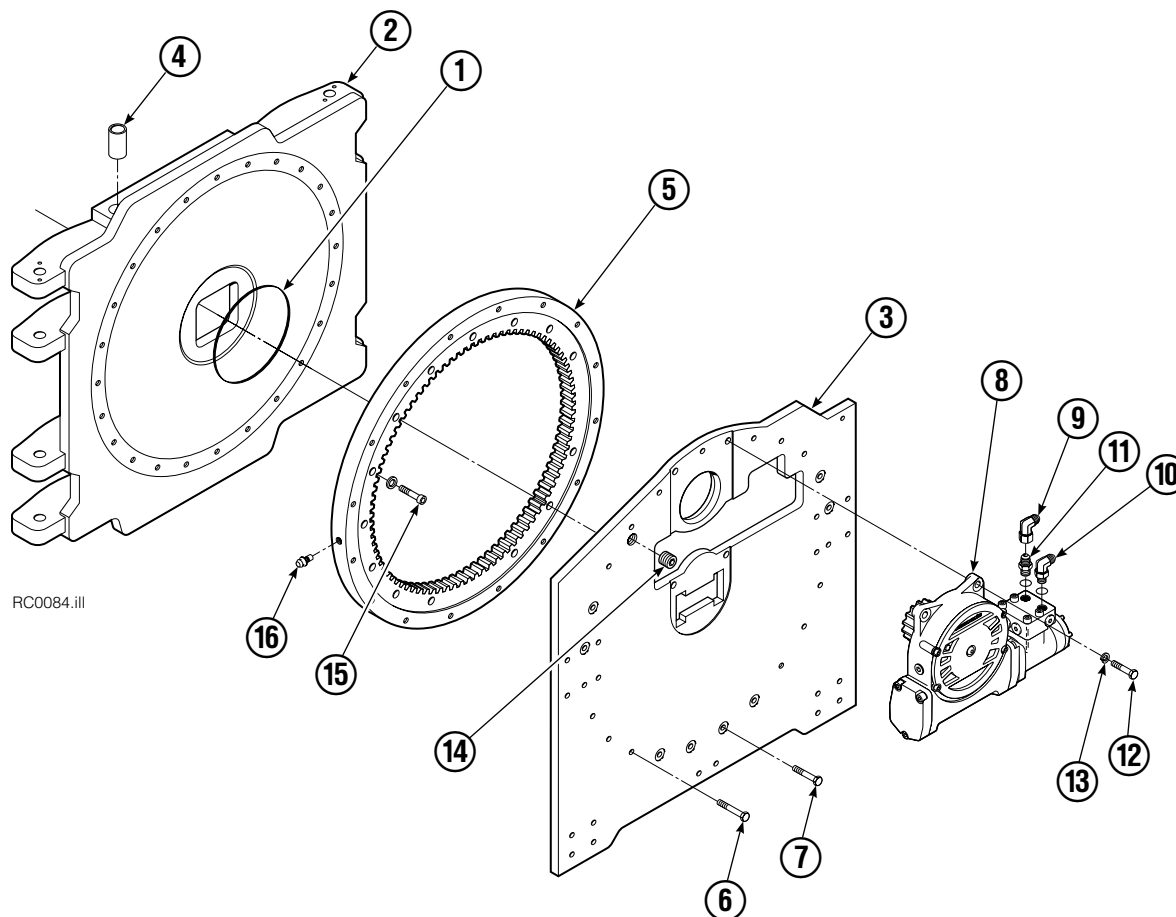

OR

Write: Cascade Corporation, P.O. Box 20187, Portland, OR 97220

Internet: www.cascorp.com

Safety Decals

Roll Clamp Safety Decals			
REF	QTY	PART NO.	DESCRIPTION
1	6	665595	No Hand Hold Decal
2	3	660269	Short Arm Rotation Position Decal
3	4	656038	Caution Decal
4	4	679150	No Step Decal
5	4	665677	Trapped Pressure Decal
6	1	679059	Quick-Change Hook Decal

Frame Group

RC0084.ill

45F			
REF	QTY	PART NO.	DESCRIPTION
		682189	Frame Group
1	1	670931	Seal
2	1	682433	Faceplate
3	1	680679	Baseplate
4	8	674843	Bushing
5	1	672828	Bearing Assembly ▲
6	9	643539	Capscrew, 1/2 NC x 1.75
7	7	643538	Capscrew, 1/2 NC x 1.50
8	1	795491	Drive Group ●
9	1	605761	Fitting, 8-8
10	1	601250	Fitting, 8-8
11	1	601377	Fitting, 8-8
12	4	661742	Capscrew, 1/2 NC x 1.25
13	4	6290	Lockwasher
14	1	6605	Plug
15	16	4505	Capscrew ▲
16	1	7401	Grease Fitting