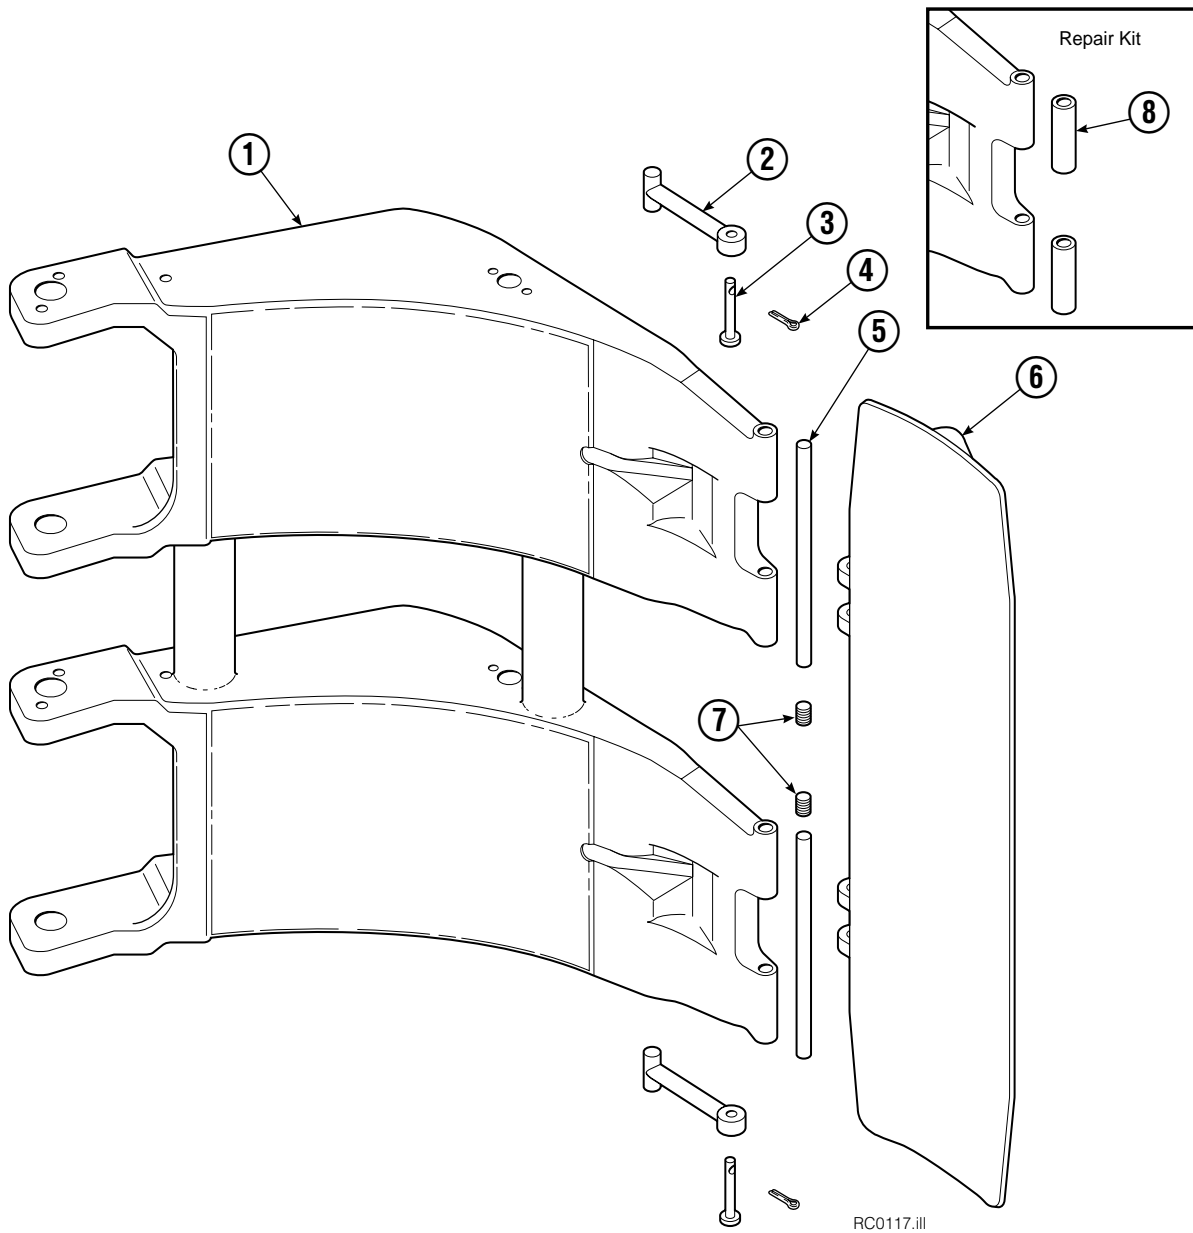

Long Arm

45F			
REF	QTY	PART NO.	DESCRIPTION
		207421	Contact Pad Group – Items 2-7
1	1	680437	Long Arm
2	2	674700	Link
3	2	674265	Clevis Pin
4	2	6525	Cotter Pin
5	2	674701	Pin
6	1	207420	Contact Pad
7	2	604510	Fitting
8	1	674928	Arm Tip Repair Kit

Reference: SK-4959