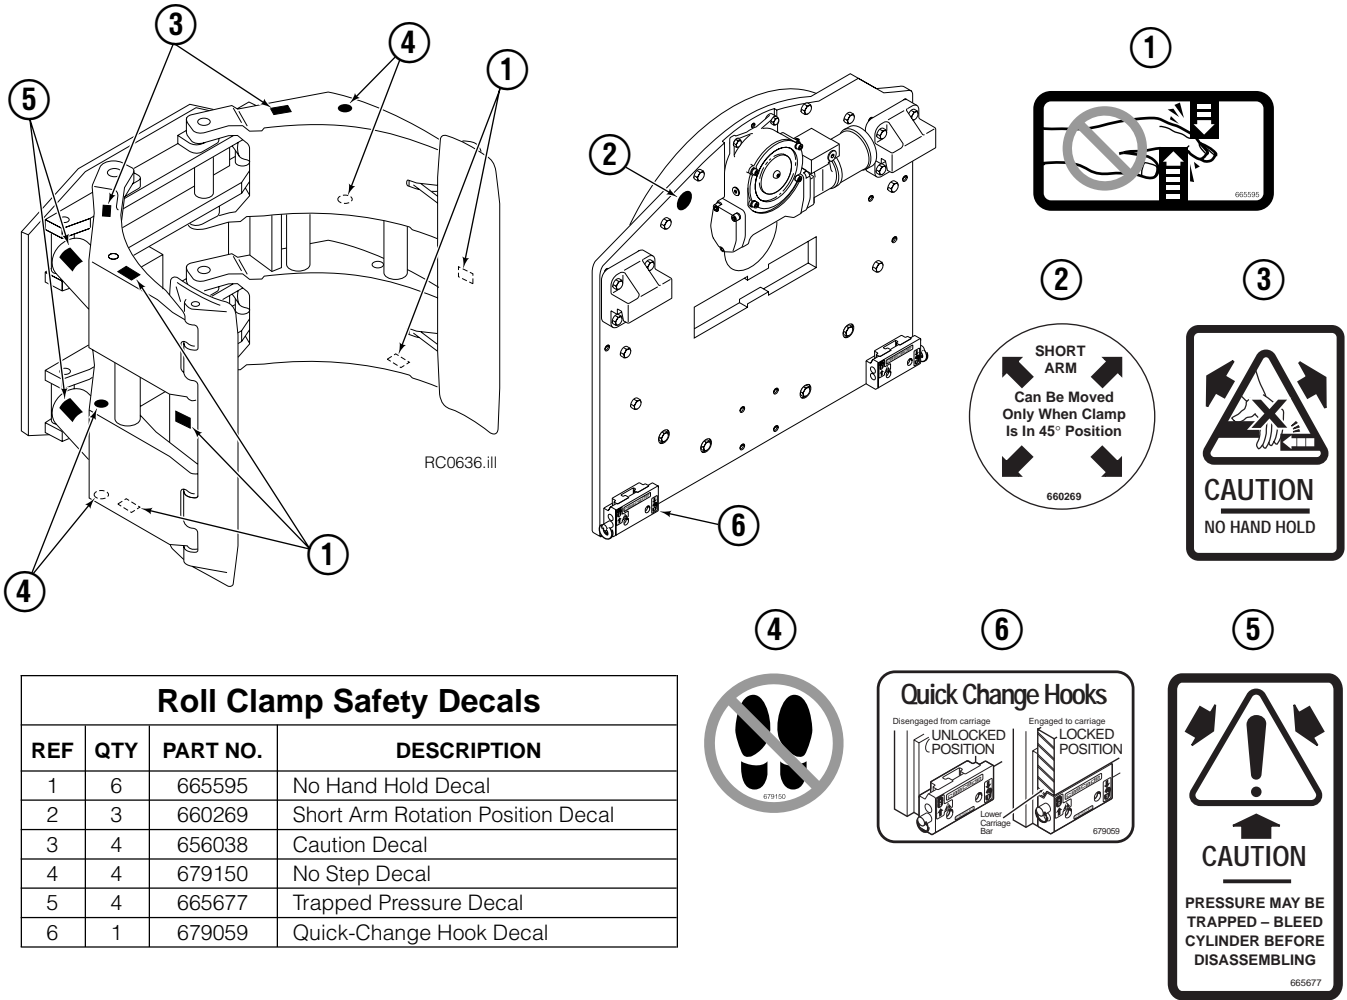

OR

Write: Cascade Corporation, P.O. Box 20187, Portland, OR 97220

Internet: www.cascorp.com

Safety Decals

Roll Clamp Safety Decals			
REF	QTY	PART NO.	DESCRIPTION
1	6	665595	No Hand Hold Decal
2	3	660269	Short Arm Rotation Position Decal
3	4	656038	Caution Decal
4	4	679150	No Step Decal
5	4	665677	Trapped Pressure Decal
6	1	679059	Quick-Change Hook Decal

● Quantity as required.

▲ See Check Valve page for parts breakdown.

▼ See Drive Motor page for parts breakdown.

Drive Motor

REF	QTY	PART NO.	DESCRIPTION
		206392	Drive Motor
1	1	675478	Shaft
2	1	675477	Drive
3	1	675479	Spacer Plate
4	1	675480	■ Gerotor Set (101-1768-007)
4	1	685075	■ Gerotor Set (101-1768-009)
5	1	675482	End Cap
6	1	206405	● Service Kit
7	1	685089	■ Flange (101-1768-007)
7	1	685090	■ Flange (101-1768-009)