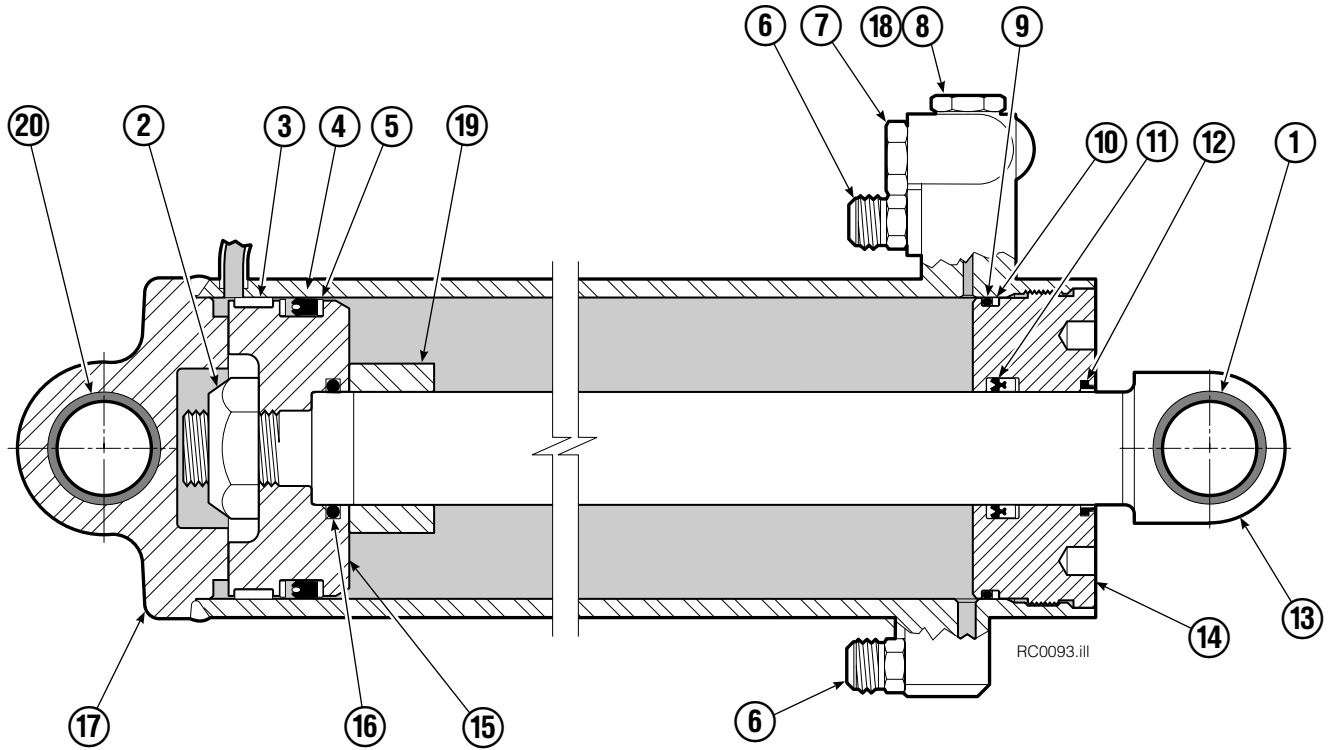

Long Arm Cylinder

REF	QTY	PART NO.	DESCRIPTION
		555153	Cylinder Assembly
1	1	674840	Bearing
2	1	560997	Nut
3	1	660767	◆ Bearing
4	1	662460	◆ Seal
5	2	638293	◆ Back-Up Ring
6	2	604511	Fitting, 6-6
7	1	556852	Fitting, 4
8	1	557212	Check Valve
9	1	2797	◆ O-Ring
10	1	615140	◆ Back-Up Ring
11	1	554598	◆ Seal
12	1	564930	◆ Wiper
13	1	555220	Rod
14	1	555207	Retainer
15	1	555226	Piston
16	1	2722	◆ O-Ring
17	1	555219	Shell
18	1	667516	Check Valve Service Kit
19	1	-	Spacer
20	2	674840	Bearing
21	1	672909	Seal Loader
		555227	Service Kit

◆ Included in Service Kit 555227.

Ref: S-5305, S-5559