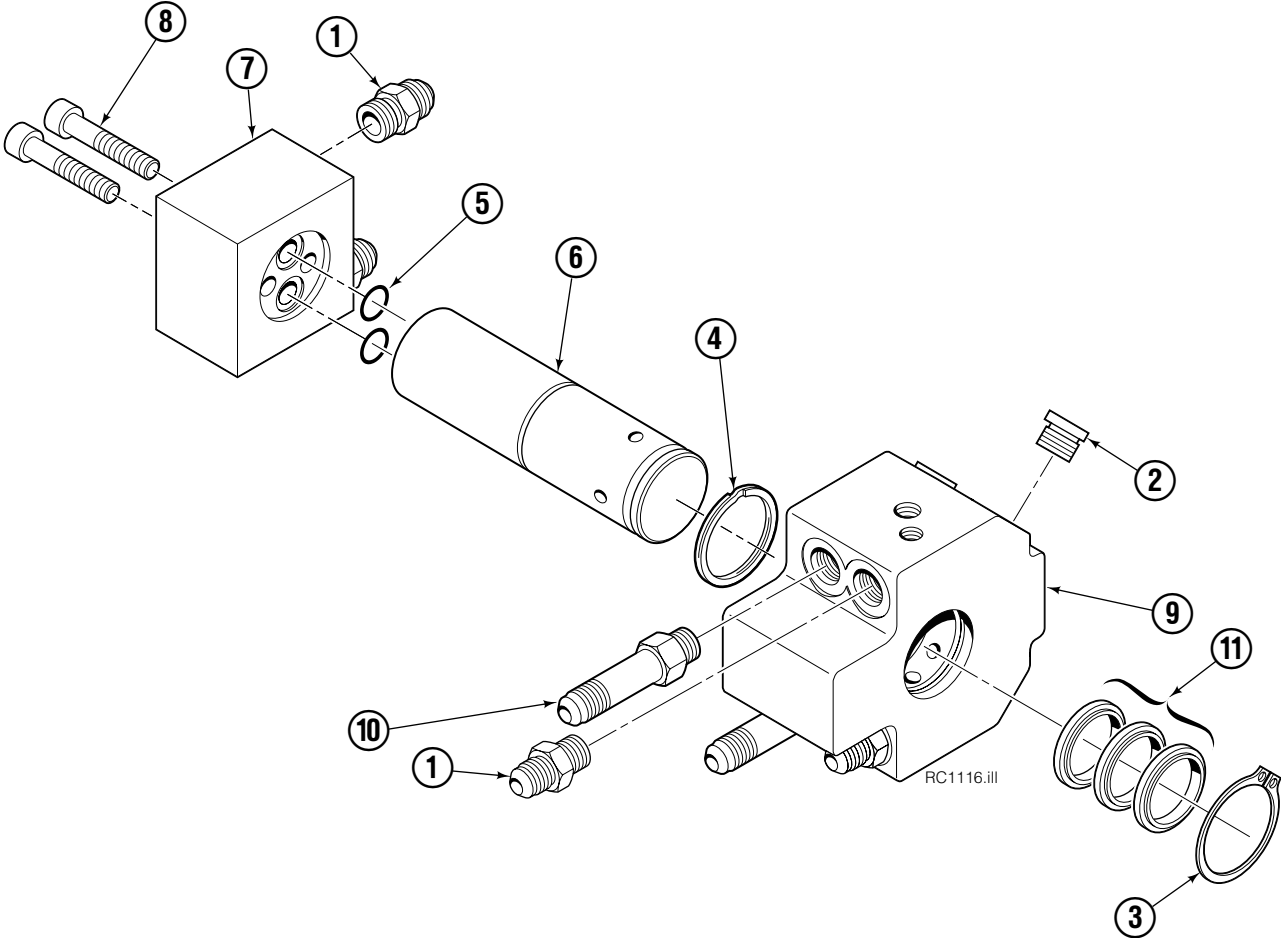

Reference: SK-4962, SK-4963.

Hosing Group

45F			
REF	QTY	PART NO.	DESCRIPTION
		223460	Hosing Group
1	2	680113	Insert
2	1	222682	Revolving Connection ▲
3	2	673416	Segment
4	2	227962	Pin
5	2	4751	Capscrew
6	4	680115	Hose, 43.75 in.

▲ See Revolving Connection page for parts breakdown.
Reference: Common Parts Group 223459R1.

Revolving Connection Fixed Short Arm

45F			
REF	QTY	PART NO.	DESCRIPTION
		222682	Revolving Connection
1	4	604511	Fitting, 6-6
2	4	604510	Fitting, 6
3	1	3138	Snap Ring
4	1	7341	Snap Ring
5	2	564448	O-Ring
6	1	222674	Shaft
7	1	222673	End Block
8	2	768796	Capscrew, M8 x 35
9	1	222671	Body
10	2	605743	Fitting Adapter
11	3	214649	Seal
		222694	Service Kit

Long Arm Cylinder

REF	QTY	PART NO.	DESCRIPTION
		555153	Cylinder Assembly
1	1	674840	Bearing
2	1	560997	Nut
3	1	660767	◆ Bearing
4	1	662460	◆ Seal
5	2	638293	◆ Back-Up Ring
6	2	604511	Fitting, 6-6
7	1	556852	Fitting, 4
8	1	557212	Check Valve
9	1	2797	◆ O-Ring
10	1	615140	◆ Back-Up Ring
11	1	554598	◆ Seal
12	1	564930	◆ Wiper
13	1	555220	Rod
14	1	555207	Retainer
15	1	555226	Piston
16	1	2722	◆ O-Ring
17	1	555219	Shell
18	1	667516	Check Valve Service Kit
19	1	-	Spacer
20	2	674840	Bearing
21	1	672909	Seal Loader
		555227	Service Kit