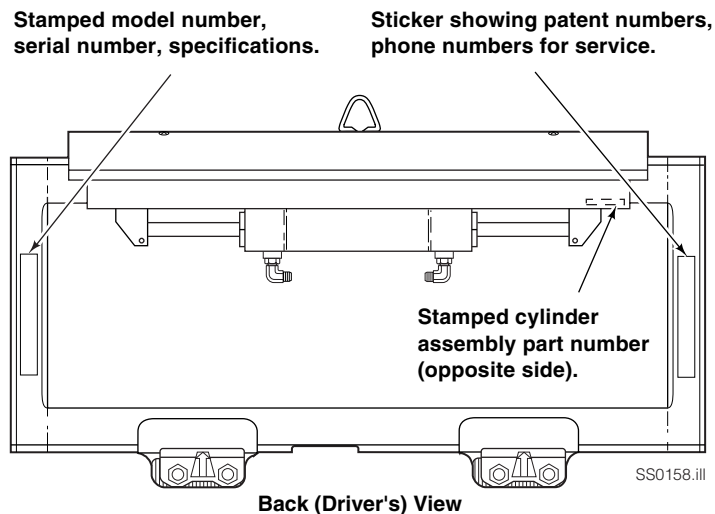

Back (Driver's View)