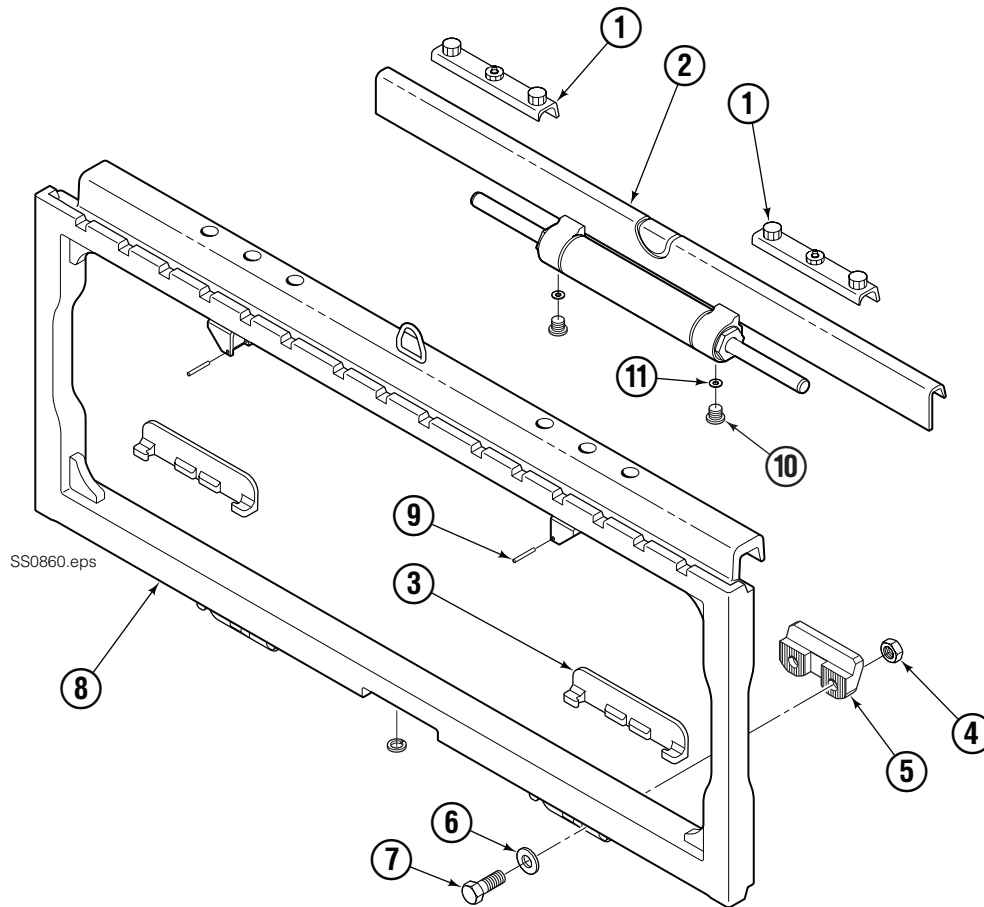

PARTS

Product Identification – This Section shows replacement parts for F-Series Sideshifters. The product model number and serial number are stamped on the back surface of the LH vertical bar (driver's view), and must be provided when ordering replacement parts. The cylinder/anchor bracket assembly part number is stamped on the front surface RH end of the anchor bracket (driver's view).

WARNING: For the safety of yourself and others, DO NOT install the parts shown in this Manual unless you have thoroughly reviewed the appropriate Service Manual.

Back (Driver's View)

Sideshift Assembly

65F							
REF	QTY	PART NO.	DESCRIPTION	REF	QTY	PART NO.	DESCRIPTION
1	2	6051249	Upper Bearing	7	4	752903	◆ Capscrew, M16 x 45
2	1	6061486	Cylinder ▲	8	1	6065033	Frame ●
3	2	6057162	Lower Bearing	9	2	7890	Roll Pin
4	4	678990	◆ Nut, M16	10	2	662103	■ Plug
5	2	204186	◆ Lower Hook	11	2	221733	Restrictor Washer □
6	4	667225	◆ Washer				

▲ See Cylinder page for parts breakdown.

◆ Included in Lower Hook Group 204182.

● If the Frame needs replacing, your best value is to order the complete sideshift assembly.

■ Included in No-Fitting Plug Group 6022905.