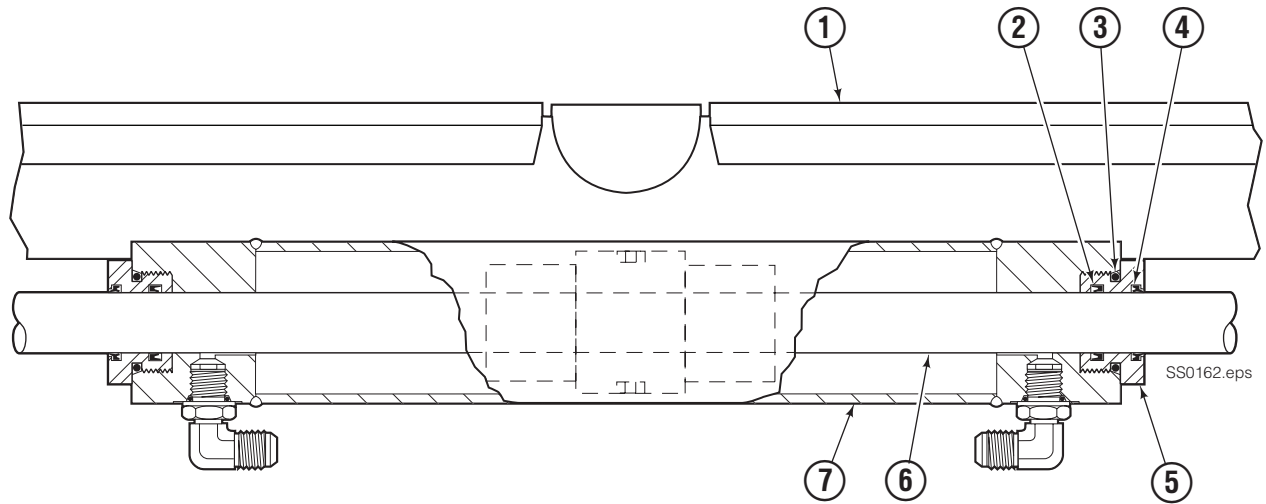

Cylinder Assembly

65F			
REF	QTY	PART NO.	DESCRIPTION
1	1	6061486	Cylinder Assembly
2	2	562132	● Rod Seal
3	2	415866	● O-Ring, 70 Duro
4	2	562131	● Rod Wiper Seal
5	2	218324	Retainer/Seal Carrier
6	-	■	Rod/Piston Assembly
7	-	■	Cylinder Shell
		219868	Rod Seal Service Kit

● Included in Service Kit 219868.

■ Not serviceable - order new Cylinder Assembly.

Reference: S-22490.