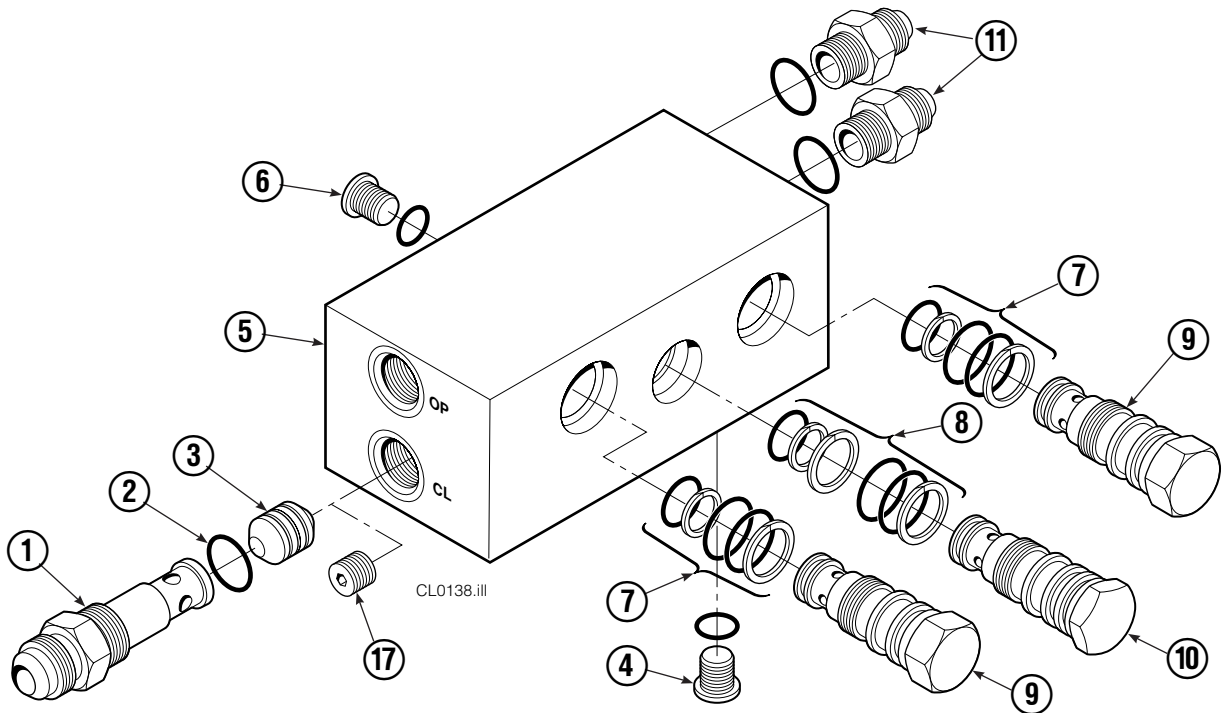

Valve Group Sideshift

REF	QTY	PART NO.	DESCRIPTION	REF	QTY	PART NO.	DESCRIPTION
		668915	Valve Group – Sideshift	10	1	678270	Check Valve – VPO
		668865	Check Valve – Sideshift ▲	11	2	604511	Fitting, 6-6
1	1	667490	Special Fitting	12	2	667609	Restrictor Cartridge
2	1	2841	O-Ring ●	13	1	669999	Bracket
3	1	667471	Spool	14	1	670002	Guard – 25D/35D
4	3	609455	Fitting, 5	14	1	670000	Guard – 50D
5	1	668866	Valve Body	14	1	200812	Guard – 40D
6	1	604510	Fitting, 6	15	4	677828	Capscrew, 1/2 NC x 1.00
7	2	667516	Service Kit ●	16	4	667910	Washer
8	1	661347	Service Kit ●	17	1	676343	Regeneration Elimination Plug ■
9	2	659058	Check Valve – PO			668868	Service Kit

▲ Includes items 1– 10 only.

● Included in Service Kit 668868.

■ For eliminating regeneration circuit only. See Tech. Bulletin 121.

Reference: SK-5302, Valve Guard Groups 670005, 670006.