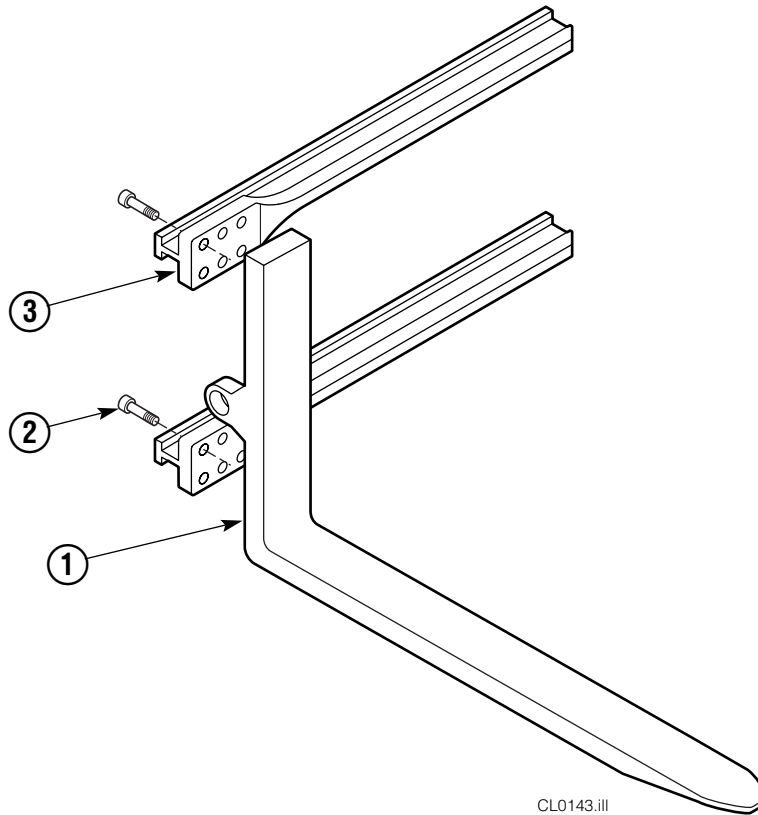

Base Unit Group

CL0210.ill

50D							
REF	QTY	PART NO.	DESCRIPTION	REF	QTY	PART NO.	DESCRIPTION
		681232	Base Unit Group	13	8	667644	Capscrew
1	2	210436	Hose, 24.75 in.	14	1	667664	Bumper
2	2	210441	Hose, 21.25 in.	15	2	665707	Nut, 1/2 in. ID
3	1	601377	Fitting, 8-8	16	2	640699	Capscrew, 1/2 NC x 2.75
4	2	686369	Fitting	17	4	668904	Bearing
5	2	611288	Fitting, 6-8	18	4	667663	Bearing
6	2	671222	Capscrew, 3/8 NC x .75	19	4	668905	Bearing
7	2	4750	Capscrew, 3/8 NC x .75	20	1	680626	Mounting Plate - RH
8	2	667666	Cylinder ▲	21	1	680625	Mounting Plate - LH
9	2	7862	Roll Pin - Inner	22	1	674167	Frame - Lower
10	2	7961	Roll Pin - Outer	23	2	667609	Restrictor Cartridge ●
11	1	667659	Frame - Upper	24	2	6230	Washer
12	8	667225	Washer				

Valve Group Sideshift

REF	QTY	PART NO.	DESCRIPTION	REF	QTY	PART NO.	DESCRIPTION
		668915	Valve Group – Sideshift	10	1	678270	Check Valve – VPO
		668865	Check Valve – Sideshift ▲	11	2	604511	Fitting, 6-6
1	1	667490	Special Fitting	12	2	667609	Restrictor Cartridge
2	1	2841	O-Ring ●	13	1	669999	Bracket
3	1	667471	Spool	14	1	670002	Guard – 25D/35D
4	3	609455	Fitting, 5	14	1	670000	Guard – 50D
5	1	668866	Valve Body	14	1	200812	Guard – 40D
6	1	604510	Fitting, 6	15	4	677828	Capscrew, 1/2 NC x 1.00
7	2	667516	Service Kit ●	16	4	667910	Washer
8	1	661347	Service Kit ●	17	1	676343	Regeneration Elimination Plug ■
9	2	659058	Check Valve – PO			668868	Service Kit

▲ Includes items 1– 10 only.

● Included in Service Kit 668868.

■ For eliminating regeneration circuit only. See Tech. Bulletin 121.

Reference: SK-5302, Valve Guard Groups 670005, 670006.

Bolt-On Pallet Forks