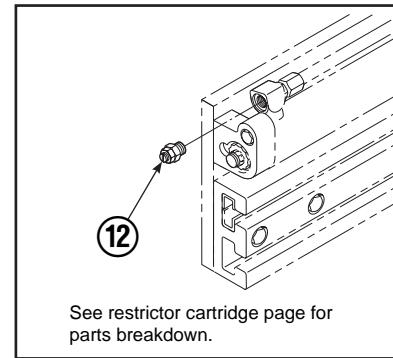

Valve Group Sideshift

REF	QTY	PART NO.	DESCRIPTION	REF	QTY	PART NO.	DESCRIPTION
		668915	Valve Group – Sideshift	10	1	678270	Check Valve – VPO
		668865	Check Valve – Sideshift ▲	11	2	604511	Fitting, 6-6
1	1	667490	Special Fitting	12	2	667609	Restrictor Cartridge
2	1	2841	O-Ring ●	13	1	669999	Bracket
3	1	667471	Spool	14	1	670002	Guard – 25D/35D
4	3	609455	Fitting, 5	14	1	670000	Guard – 50D
5	1	668866	Valve Body	14	1	200812	Guard – 40D
6	1	604510	Fitting, 6	15	4	677828	Capscrew, 1/2 NC x 1.00
7	2	667516	Service Kit ●	16	4	667910	Washer
8	1	661347	Service Kit ●	17	1	676343	Regeneration Elimination Plug ■
9	2	659058	Check Valve – PO			668868	Service Kit

▲ Includes items 1– 10 only.

● Included in Service Kit 668868.

■ For eliminating regeneration circuit only. See Tech. Bulletin 121.

Reference: SK-5302, Valve Guard Groups 670005, 670006.