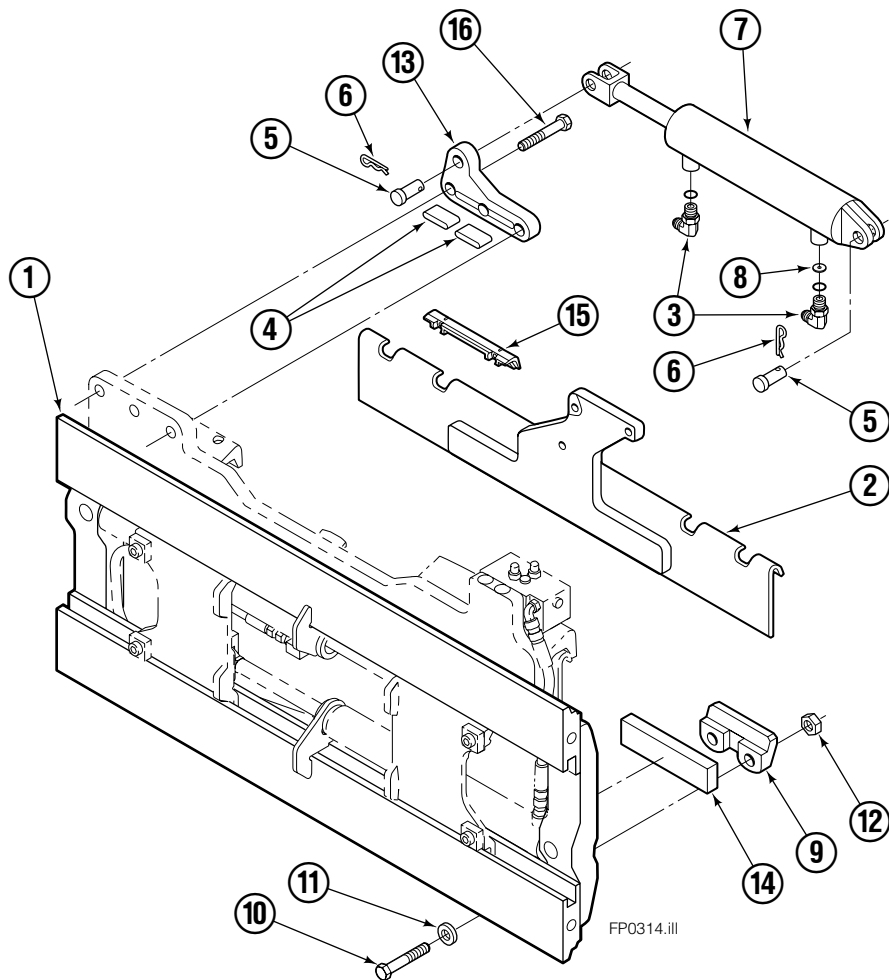

Safety Decals

Part No. 665595
(5) Places

Mounting Group Sideshifting

120F

REF	QTY	PART NO.	DESCRIPTION	REF	QTY	PART NO.	DESCRIPTION
	●	8485-16	Sideshifting Mounting-41" ■	9	2	6004779	Lower Hook
1	1	6107623	Frame-41" ■	10	4	752903	Cap screw, M16x45
2	1	8484-4	Anchor Bracket-41" ■	11	4	667225	Washer
3	2	601676	Fitting, 6-6	12	4	678990	Nut, M16
4	2	209542	Key	13	1	209309	Lug
5	2	678528	Clevis Pin	14	2	208350	Lower Bearing
6	2	672726	Hairpin Cotter	15	2	672018	Upper Bearing
7	1	381839	Cylinder Assembly ◆	16	3	752907	Cap screw, M20x50 Lg-8.8
8	1	675550	Washer (orifice .085)				

■ Carriage width.

● Includes items 2 through 16.

◆ See Cylinder page for parts breakdown.

Reference: S-28100, S-8485, SK-6042.

Sideshift Cylinder

FP0029.iii

120F			
REF	QTY	PART NO.	DESCRIPTION
		381839	Cylinder Assembly
1	1	678019	Nut
2	1	662456	▲ Seal
3	1	553527	Piston
4	1	636852	▲ Wiper
5	1	649817	▲ Back-up Ring
6	1	-	Washer (orifice .085)
7	1	6119823	Shell
8	1	6119827	Rod
9	1	2789	▲ O-Ring
10	1	615132	▲ Back-up Ring
11	1	553528	Retainer
12	1	553688	Retaining Ring
13	1	7211	Snap Ring
14	1	662447	▲ Seal
		553866	Service Kit