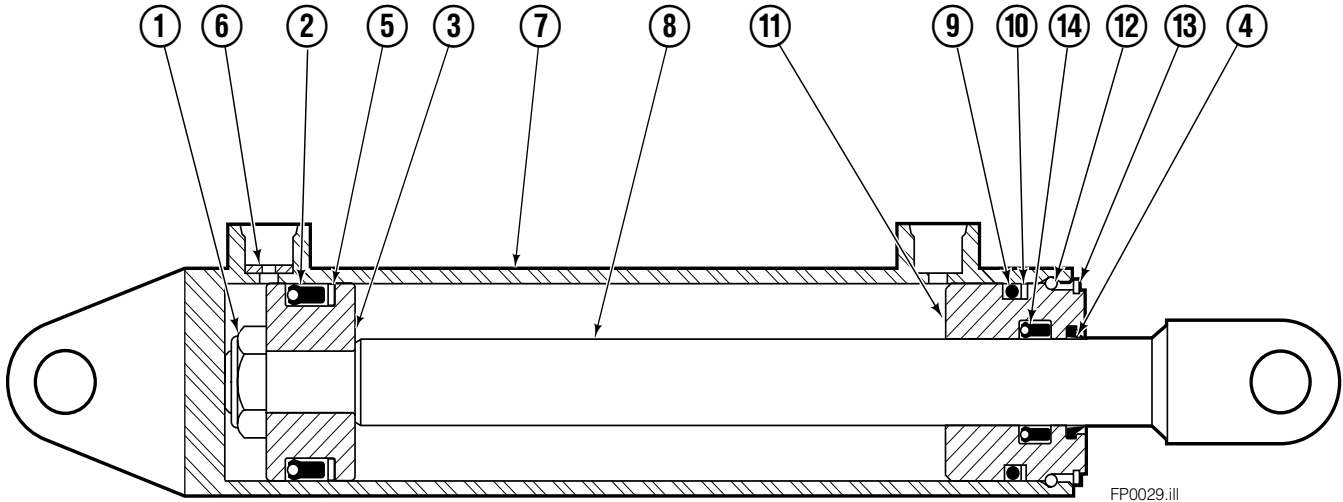

Safety Decals

Part No. 665595
(5) Places

Mounting Group Sideshifting

120F

REF	QTY	PART NO.	DESCRIPTION	REF	QTY	PART NO.	DESCRIPTION
	●	8485-16	Sideshifting Mounting-41" ■	9	2	6004779	Lower Hook
1	1	6107623	Frame-41" ■	10	4	752903	Cap screw, M16x45
2	1	8484-4	Anchor Bracket-41" ■	11	4	667225	Washer
3	2	601676	Fitting, 6-6	12	4	678990	Nut, M16
4	2	209542	Key	13	1	209309	Lug
5	2	678528	Clevis Pin	14	2	208350	Lower Bearing
6	2	672726	Hairpin Cotter	15	2	672018	Upper Bearing
7	1	381839	Cylinder Assembly ◆	16	3	752907	Cap screw, M20x50 Lg-8.8
8	1	675550	Washer (orifice .085)				

■ Carriage width.

● Includes items 2 through 16.

◆ See Cylinder page for parts breakdown.

Reference: S-28100, S-8485, SK-6042.

Sideshift Cylinder

FP0029.iii

120F			
REF	QTY	PART NO.	DESCRIPTION
		381839	Cylinder Assembly
1	1	678019	Nut
2	1	662456	▲ Seal
3	1	553527	Piston
4	1	636852	▲ Wiper
5	1	649817	▲ Back-up Ring
6	1	-	Washer (orifice .085)
7	1	6119823	Shell
8	1	6119827	Rod
9	1	2789	▲ O-Ring
10	1	615132	▲ Back-up Ring
11	1	553528	Retainer
12	1	553688	Retaining Ring
13	1	7211	Snap Ring
14	1	662447	▲ Seal
		553866	Service Kit