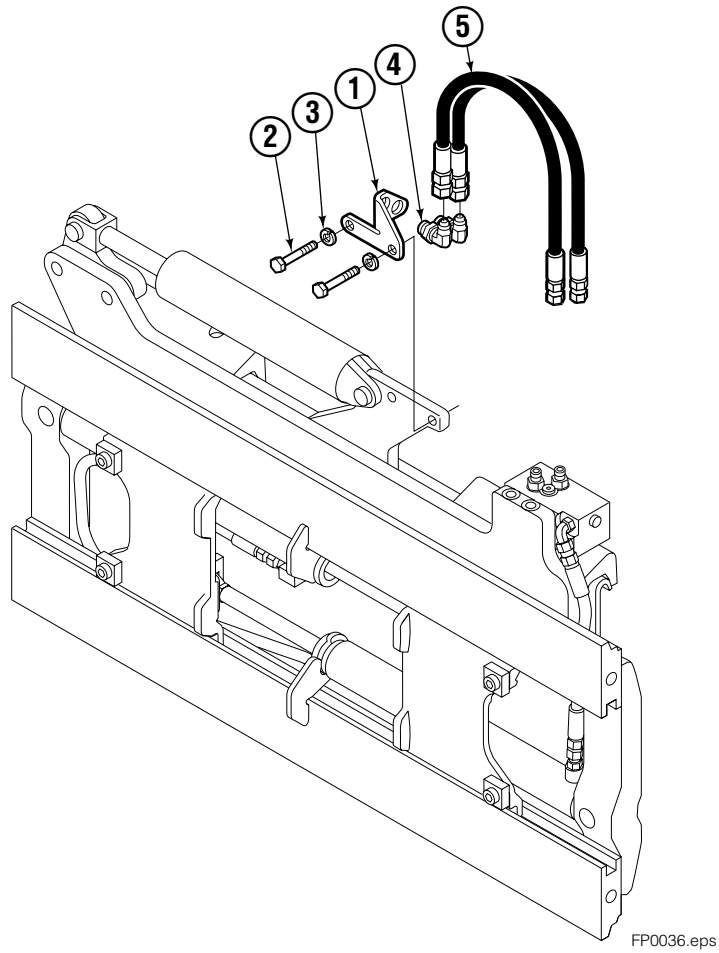

■ Carriage width.

● Included in Service Kit 564453.

Right Hand Cylinder

120F

REF	QTY	PART NO.	DESCRIPTION
		209493	Cylinder Assembly – 41 in. ■
1	1	564500	Shell – 41 in. ■
2	1	564493	Rod – 41 in. ■
3	1	564451	Retainer
4	1	562056	Piston
5	1	564452	Rod End
6	1	5721	Nut
7	1	564408	● Rod Wiper
8	1	564406	● Rod Seal
9	1	562127	● O-Ring
10	1	563388	● Back-up Ring
11	1	563278	● O-Ring
12	1	564141	● Piston Seal
13	1	678019	Piston Nut
14	1	562942	Retaining Ring
15	1	562951	Snap Ring
		564453	Service Kit

■ Carriage width.

● Included in Service Kit 564453.

Flow Divider Group

FP0035.iii

120F			
REF	QTY	PART NO.	DESCRIPTION
		209504	Flow Divider Group
1	1	209310	Valve ■
2	1	209311	Valve Body
3	1	201527	Cartridge-Combiner
4	2	663694	Fitting, 3
5	2	604511	Fitting, 6-6
6	1	601676	Fitting, 6-6
7	1	679992	Service Kit
8	3	685105	Capscrew
9	3	678993	Lockwasher
10	2	207300	O-Ring
11	1	604511	Fitting, 6-6
12	2	2680	Fitting, 6-6
13	2	604510	Fitting, 6
14	1	605743	Fitting, 6-6

■ Includes items 1 through 7.

Standard Installation Group

120F			
REF	QTY	PART NO.	DESCRIPTION
		209506	Installation Group
1	1	207314	Bracket
2	2	762899	Capscrew, M10X20-8.8
3	2	681238	Lockwasher
4	2	2453	Fitting, 8-8
5	2	207425	Hose

Backrest

REF	QTY	PART NO.	DESCRIPTION
1	1	6106246	Backrest-41 x 48 in. ■
2	8	684586	Lockwasher
3	8	200173	Capscrew

■ Width by Height.

Reference: S-28095, Common Parts 6103743.

Do you have questions you need answered right now? Call your nearest Cascade Parts Department. Visit us online at www.cascorp.com