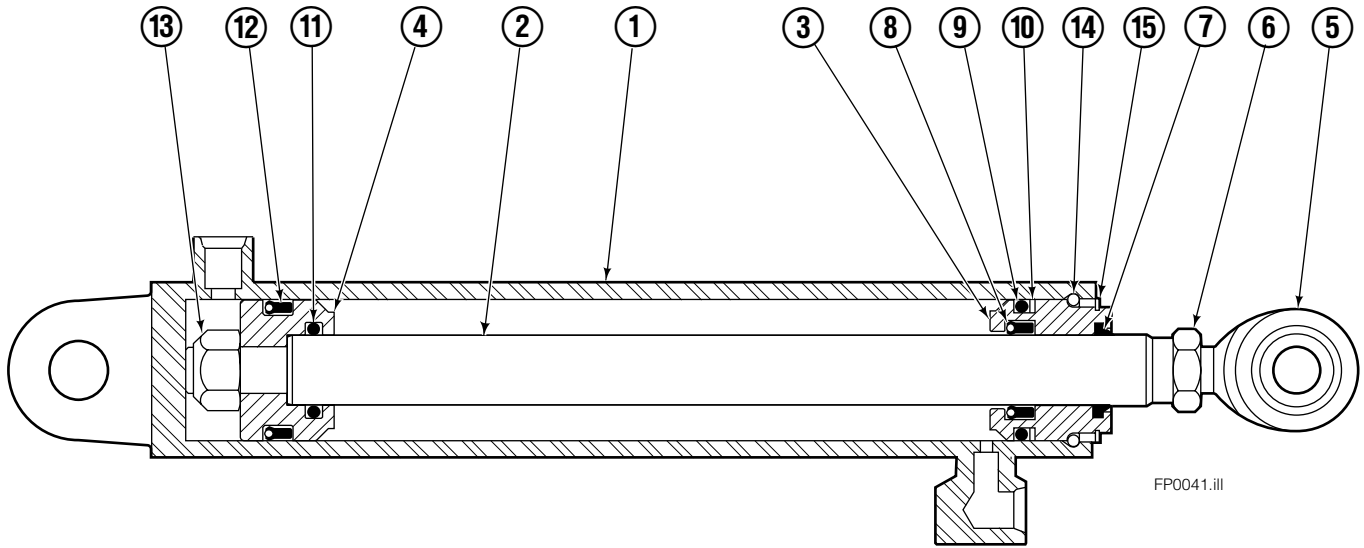

■ Carriage width.

◆ See L.H. Cylinder page for parts breakdown.

▼ See R.H. Cylinder for parts breakdown.

● Includes items 1 through 6.

□ Includes items 7 through 25.

Left Hand Cylinder

120F

REF	QTY	PART NO.	DESCRIPTION
		209486	Cylinder Assembly – 41 in. ■
1	1	564486	Shell – 41 in. ■
2	1	564493	Rod – 41 in. ■
3	1	564451	Retainer
4	1	562056	Piston
5	1	564452	Rod End
6	1	5721	Nut
7	1	564408	● Rod Wiper
8	1	564406	● Rod Seal
9	1	562127	● O-Ring
10	1	563388	● Back-up Ring
11	1	563278	● O-Ring
12	1	564141	● Piston Seal
13	1	678019	Piston Nut
14	1	562942	Retaining Ring
15	1	562951	Snap Ring
		564453	Service Kit

■ Carriage width.

● Included in Service Kit 564453.

Right Hand Cylinder

120F

REF	QTY	PART NO.	DESCRIPTION
		209493	Cylinder Assembly – 41 in. ■
1	1	564500	Shell – 41 in. ■
2	1	564493	Rod – 41 in. ■
3	1	564451	Retainer
4	1	562056	Piston
5	1	564452	Rod End
6	1	5721	Nut
7	1	564408	● Rod Wiper
8	1	564406	● Rod Seal
9	1	562127	● O-Ring
10	1	563388	● Back-up Ring
11	1	563278	● O-Ring
12	1	564141	● Piston Seal
13	1	678019	Piston Nut
14	1	562942	Retaining Ring
15	1	562951	Snap Ring
		564453	Service Kit