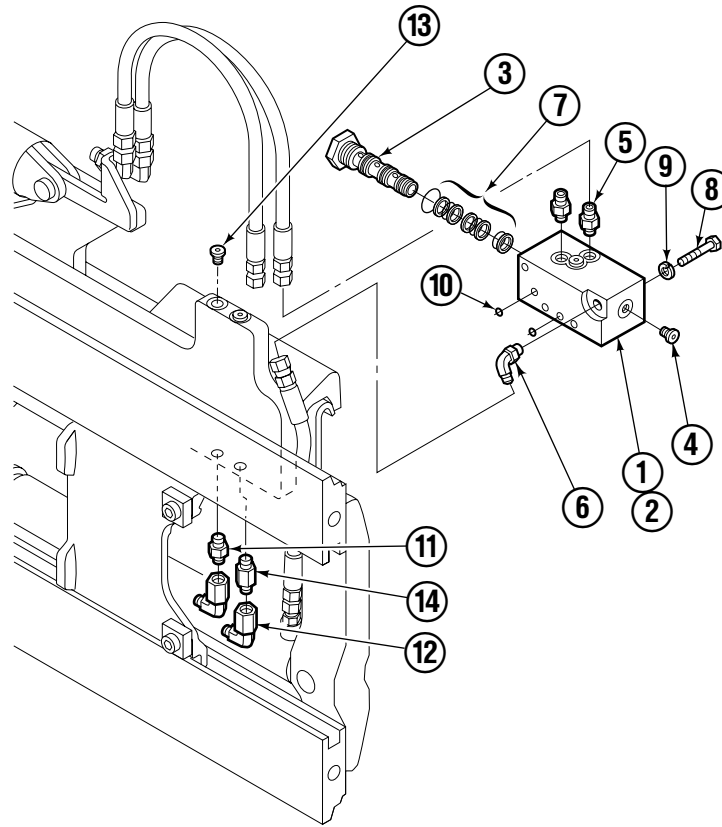

■ Carriage width.

◆ See L.H. Cylinder page for parts breakdown.

▼ See R.H. Cylinder for parts breakdown.

● Includes items 1 through 6.

□ Includes items 7 through 25.

Left Hand Cylinder

120F

REF	QTY	PART NO.	DESCRIPTION
		209486	Cylinder Assembly – 41 in. ■
1	1	564486	Shell – 41 in. ■
2	1	564493	Rod – 41 in. ■
3	1	564451	Retainer
4	1	562056	Piston
5	1	564452	Rod End
6	1	5721	Nut
7	1	564408	● Rod Wiper
8	1	564406	● Rod Seal
9	1	562127	● O-Ring
10	1	563388	● Back-up Ring
11	1	563278	● O-Ring
12	1	564141	● Piston Seal
13	1	678019	Piston Nut
14	1	562942	Retaining Ring
15	1	562951	Snap Ring
		564453	Service Kit

■ Carriage width.

● Included in Service Kit 564453.

Right Hand Cylinder

120F

REF	QTY	PART NO.	DESCRIPTION
		209493	Cylinder Assembly – 41 in. ■
1	1	564500	Shell – 41 in. ■
2	1	564493	Rod – 41 in. ■
3	1	564451	Retainer
4	1	562056	Piston
5	1	564452	Rod End
6	1	5721	Nut
7	1	564408	● Rod Wiper
8	1	564406	● Rod Seal
9	1	562127	● O-Ring
10	1	563388	● Back-up Ring
11	1	563278	● O-Ring
12	1	564141	● Piston Seal
13	1	678019	Piston Nut
14	1	562942	Retaining Ring
15	1	562951	Snap Ring
		564453	Service Kit

■ Carriage width.

● Included in Service Kit 564453.

Flow Divider Group

FP0035.iii

120F			
REF	QTY	PART NO.	DESCRIPTION
		209504	Flow Divider Group
1	1	209310	Valve ■
2	1	209311	Valve Body
3	1	201527	Cartridge-Combiner
4	2	663694	Fitting, 3
5	2	604511	Fitting, 6-6
6	1	601676	Fitting, 6-6
7	1	679992	Service Kit
8	3	685105	Capscrew
9	3	678993	Lockwasher
10	2	207300	O-Ring
11	1	604511	Fitting, 6-6
12	2	2680	Fitting, 6-6
13	2	604510	Fitting, 6
14	1	605743	Fitting, 6-6

Backrest

REF	QTY	PART NO.	DESCRIPTION
1	1	6106246	Backrest-41 x 48 in. ■
2	8	684586	Lockwasher
3	8	200173	Capscrew

■ Width by Height.

Reference: S-28095, Common Parts 6103743.

Do you have questions you need answered right now? Call your nearest Cascade Parts Department. Visit us online at www.cascorp.com