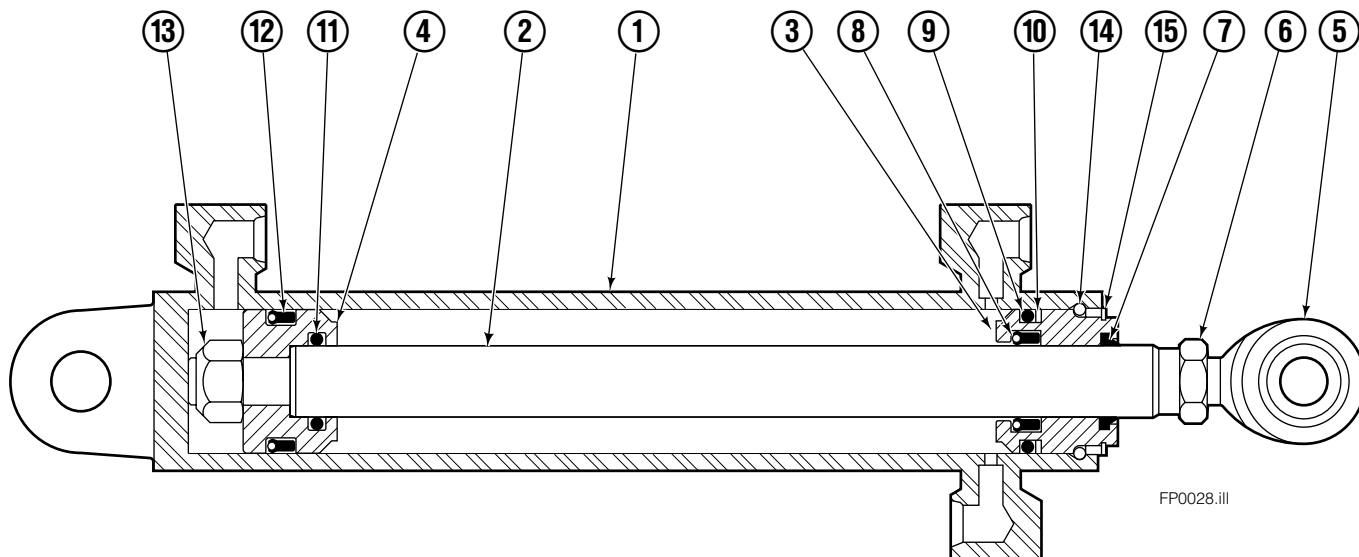

■ Carriage width.

◆ See L.H. Cylinder page for parts breakdown.

▼ See R.H. Cylinder for parts breakdown.

● Includes items 1 through 6.

□ Includes items 7 through 25.

Left Hand Cylinder

120F

REF	QTY	PART NO.	DESCRIPTION
		209486	Cylinder Assembly – 41 in. ■
1	1	564486	Shell – 41 in. ■
2	1	564493	Rod – 41 in. ■
3	1	564451	Retainer
4	1	562056	Piston
5	1	564452	Rod End
6	1	5721	Nut
7	1	564408	● Rod Wiper
8	1	564406	● Rod Seal
9	1	562127	● O-Ring
10	1	563388	● Back-up Ring
11	1	563278	● O-Ring
12	1	564141	● Piston Seal
13	1	678019	Piston Nut
14	1	562942	Retaining Ring
15	1	562951	Snap Ring
		564453	Service Kit

■ Carriage width.

● Included in Service Kit 564453.

Right Hand Cylinder

120F

REF	QTY	PART NO.	DESCRIPTION
		209493	Cylinder Assembly – 41 in. ■
1	1	564500	Shell – 41 in. ■
2	1	564493	Rod – 41 in. ■
3	1	564451	Retainer
4	1	562056	Piston
5	1	564452	Rod End
6	1	5721	Nut
7	1	564408	● Rod Wiper
8	1	564406	● Rod Seal
9	1	562127	● O-Ring
10	1	563388	● Back-up Ring
11	1	563278	● O-Ring
12	1	564141	● Piston Seal
13	1	678019	Piston Nut
14	1	562942	Retaining Ring
15	1	562951	Snap Ring
		564453	Service Kit