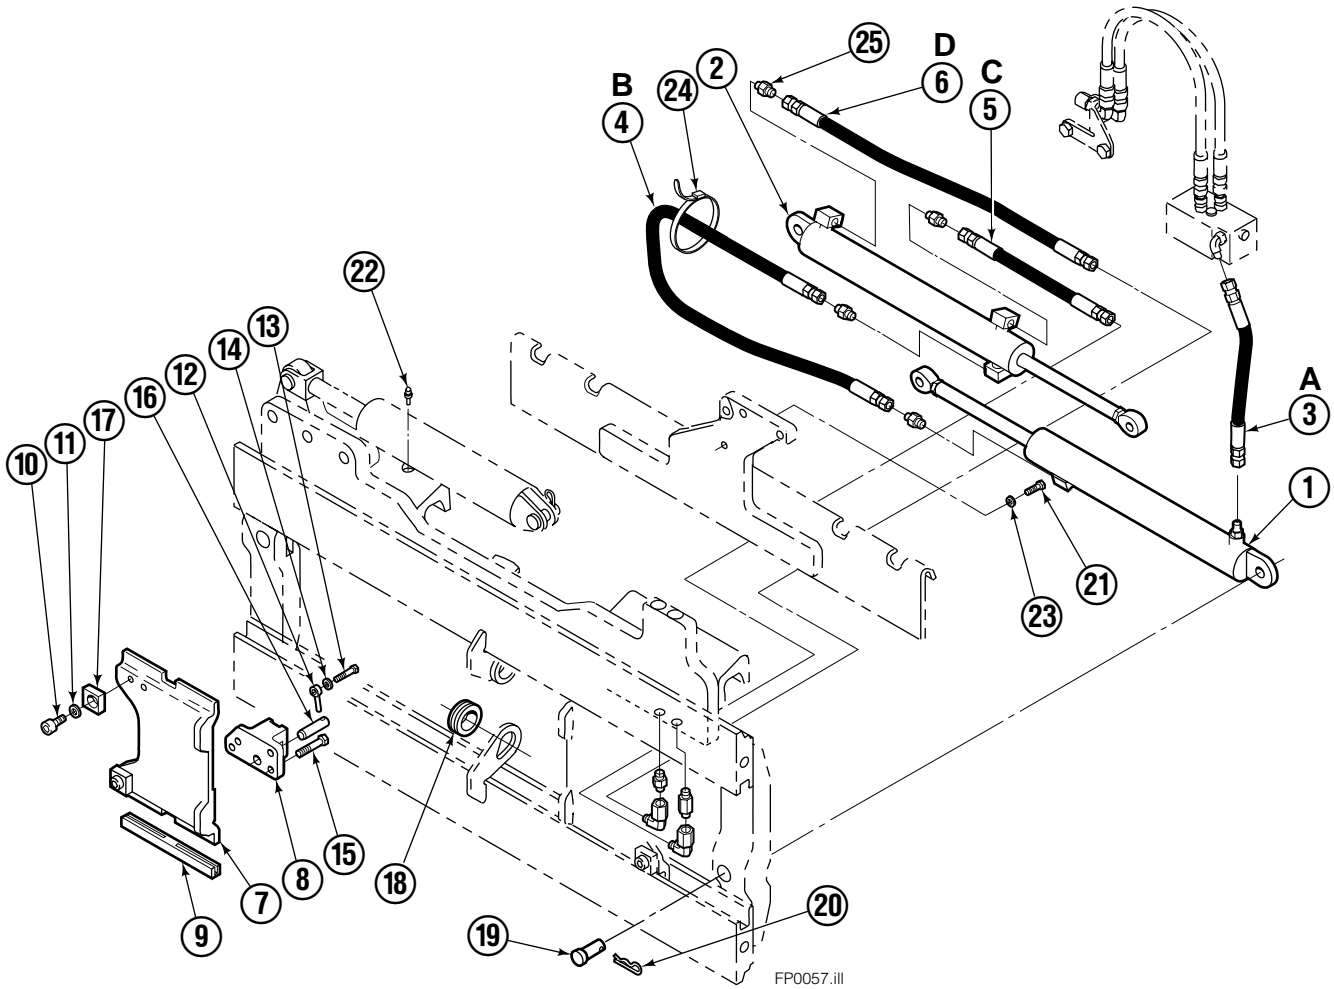

Safety Decals

Part No. 665595
(5) Places

Mounting Group Sideshifting

120F

REF	QTY	PART NO.	DESCRIPTION	REF	QTY	PART NO.	DESCRIPTION
	●	8485-16	Sideshifting Mounting-41" ■	9	2	6004779	Lower Hook
1	1	6107623	Frame-41" ■	10	4	752903	Cap screw, M16x45
2	1	8484-4	Anchor Bracket-41" ■	11	4	667225	Washer
3	2	601676	Fitting, 6-6	12	4	678990	Nut, M16
4	2	209542	Key	13	1	209309	Lug
5	2	678528	Clevis Pin	14	2	208350	Lower Bearing
6	2	672726	Hairpin Cotter	15	2	672018	Upper Bearing
7	1	381839	Cylinder Assembly ◆	16	3	752907	Cap screw, M20x50 Lg-8.8
8	1	675550	Washer (orifice .085)				

■ Carriage width.

● Includes items 2 through 16.

◆ See Cylinder page for parts breakdown.

Reference: S-28100, S-8485, SK-6042.

Sideshift Cylinder

FP0029.iii

120F			
REF	QTY	PART NO.	DESCRIPTION
		381839	Cylinder Assembly
1	1	678019	Nut
2	1	662456	▲ Seal
3	1	553527	Piston
4	1	636852	▲ Wiper
5	1	649817	▲ Back-up Ring
6	1	-	Washer (orifice .085)
7	1	6119823	Shell
8	1	6119827	Rod
9	1	2789	▲ O-Ring
10	1	615132	▲ Back-up Ring
11	1	553528	Retainer
12	1	553688	Retaining Ring
13	1	7211	Snap Ring
14	1	662447	▲ Seal
		553866	Service Kit

▲ Included in Service Kit 553866.

Hydraulic/Fork Group

120F

REF	QTY	PART NO.	DESCRIPTION	REF	QTY	PART NO.	DESCRIPTION
	●	379310	Hydraulic Group-41" ■	13	2	763169	Capscrew, M6 x 20
	□	6103938	Fork Group	14	2	680217	Lockwasher, M6
1	1	209486	Cylinder Assembly - L. H. ◆	15	8	684594	Capscrew, M10 x 20
2	1	209493	Cylinder Assembly - R. H. ▼	16	2	209308	Pin
3	1	209528	Hose, 15.67	17	4	209306	Block
4	1	209521	Hose, 37.30	18	2	209305	Grommet
5	1	209515	Hose, 18.15	19	2	661675	Clevis Pin
6	1	209529	Hose, 27.80	20	2	672726	Hairpin Cotter
7	2	6103658	Fork Carrier	21	1	200788	Capscrew, M10 x 35
8	2	209280	Lug	22	2	7403	Grease Fitting
9	4	209303	Bearing	23	1	681238	Lockwasher, M10
10	4	768838	Capscrew, M16 x 30	24	1	200008	Cable Tie
11	4	678992	Lockwasher	25	5	604511	Fitting, 6-6
12	2	206923	Eyebolt				