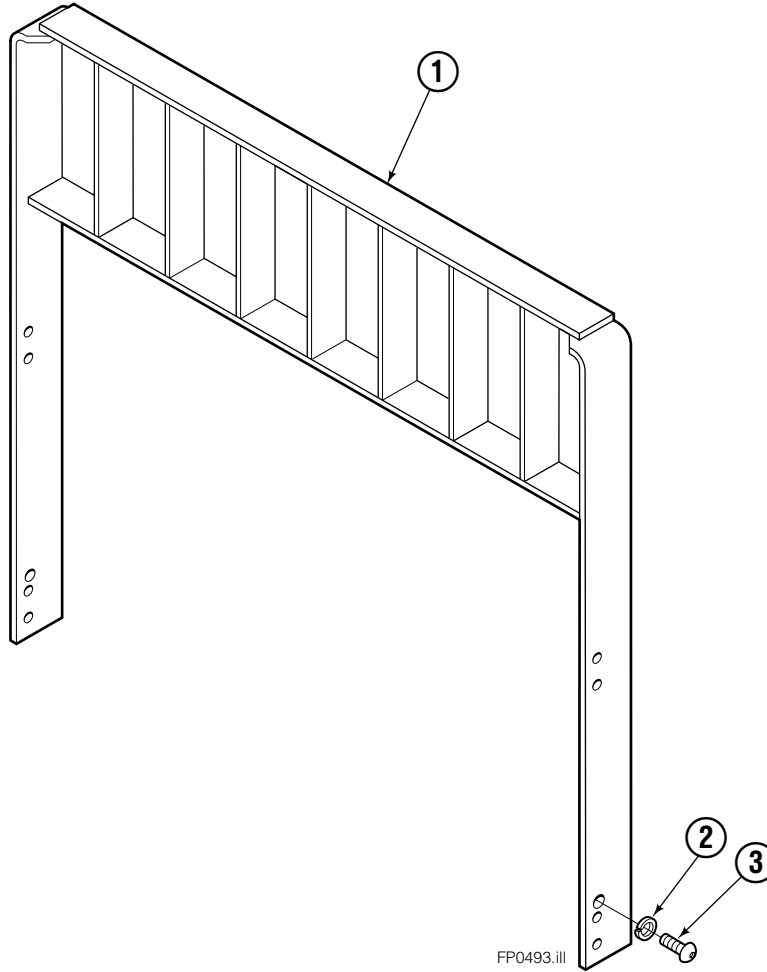

Backrest

REF	QTY	PART NO.	DESCRIPTION
1	1	6106246	Backrest-41 x 48 in. ■
2	8	684586	Lockwasher
3	8	200173	Capscrew

■ Width by Height.

Reference: S-28095, Common Parts 6103743.

Do you have questions you need answered right now? Call your nearest Cascade Parts Department. Visit us online at www.cascorp.com