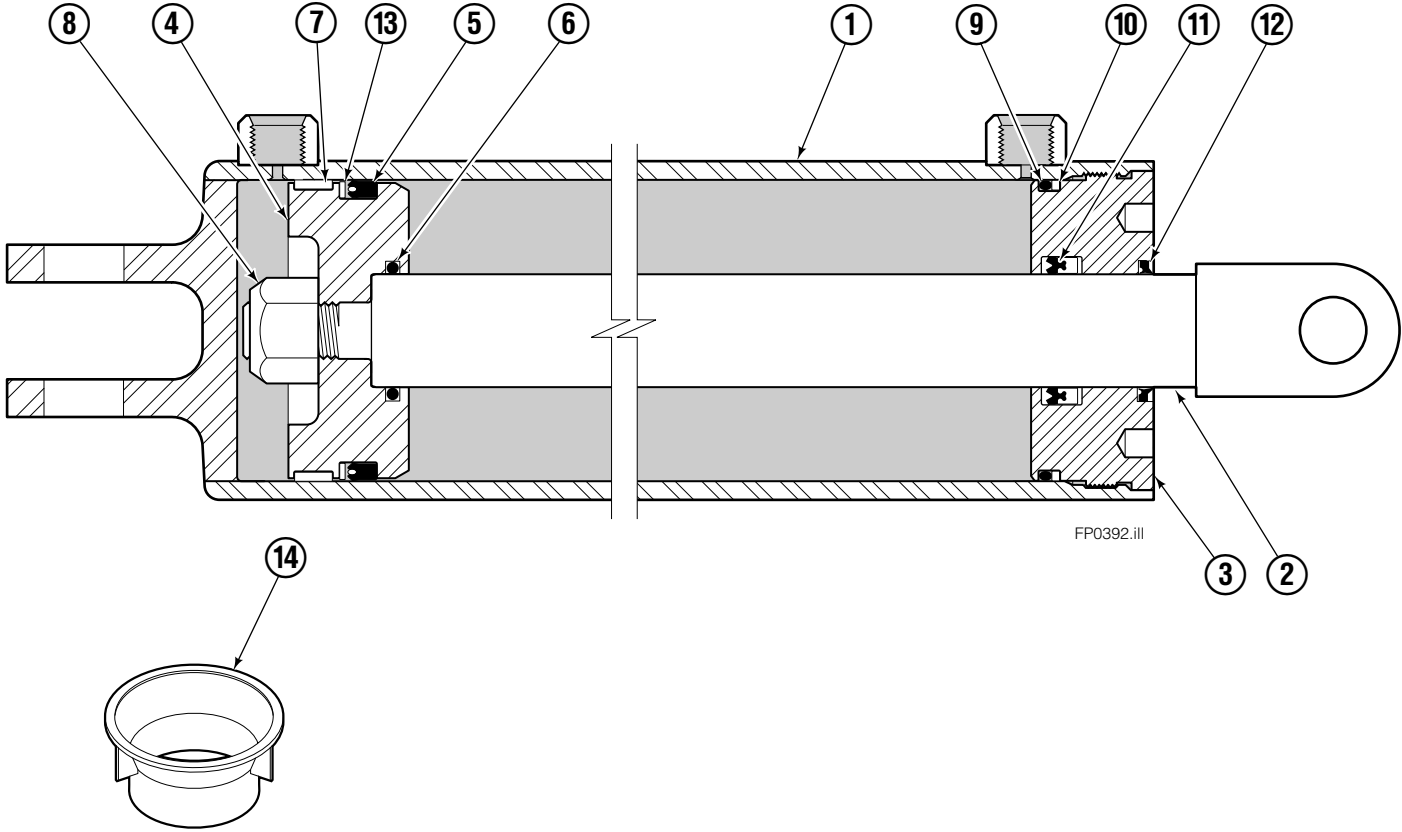

Carriage Assembly

Carriage Assembly

150J			
REF	QTY	PART NO.	DESCRIPTION
		6102128	Carriage Assembly
1	1	6101818	Carriage
2	6	3012106	Upper Bearing
3	1	6100654	Frame
4	3	3013187	Lower Bearing
5	12	766646	Capscrew, M10 x 20
6	1	6008446	Shaft
7	2	3012749	Retainer
8	4	768706	Capscrew, M12 x 35
9	2	6003547	Cylinder ◆
10	2	686215	Clevis Pin
11	2	686217	Cotter Pin
12	2	6012727	Lower Retainer
13	2	6100515	Fork
14	1	6101653	Component Group ◆
15	1	6101080	Fork Retainer Group ◆
16	1	6101825	Side Roller Kit ◆

◆ See specific page for parts breakdown.

Sideshift Cylinder

REF	QTY	PART NO.	DESCRIPTION
		6003547	Cylinder Assembly
1	1	6003548	Shell
2	1	6003549	Rod
3	1	555207	Retainer
4	1	555226	Piston
5	1	662460	Seal ◆
6	1	2722	O-Ring ◆
7	1	660767	Bearing ◆
8	1	560997	Nut
9	1	2797	O-Ring ◆
10	1	615140	Back-Up Ring ◆
11	1	554598	Seal ◆
12	1	564930	Wiper ◆
13	2	638293	Back-Up Ring ◆
14	1	672909	Seal Loader
		555227	Service Kit