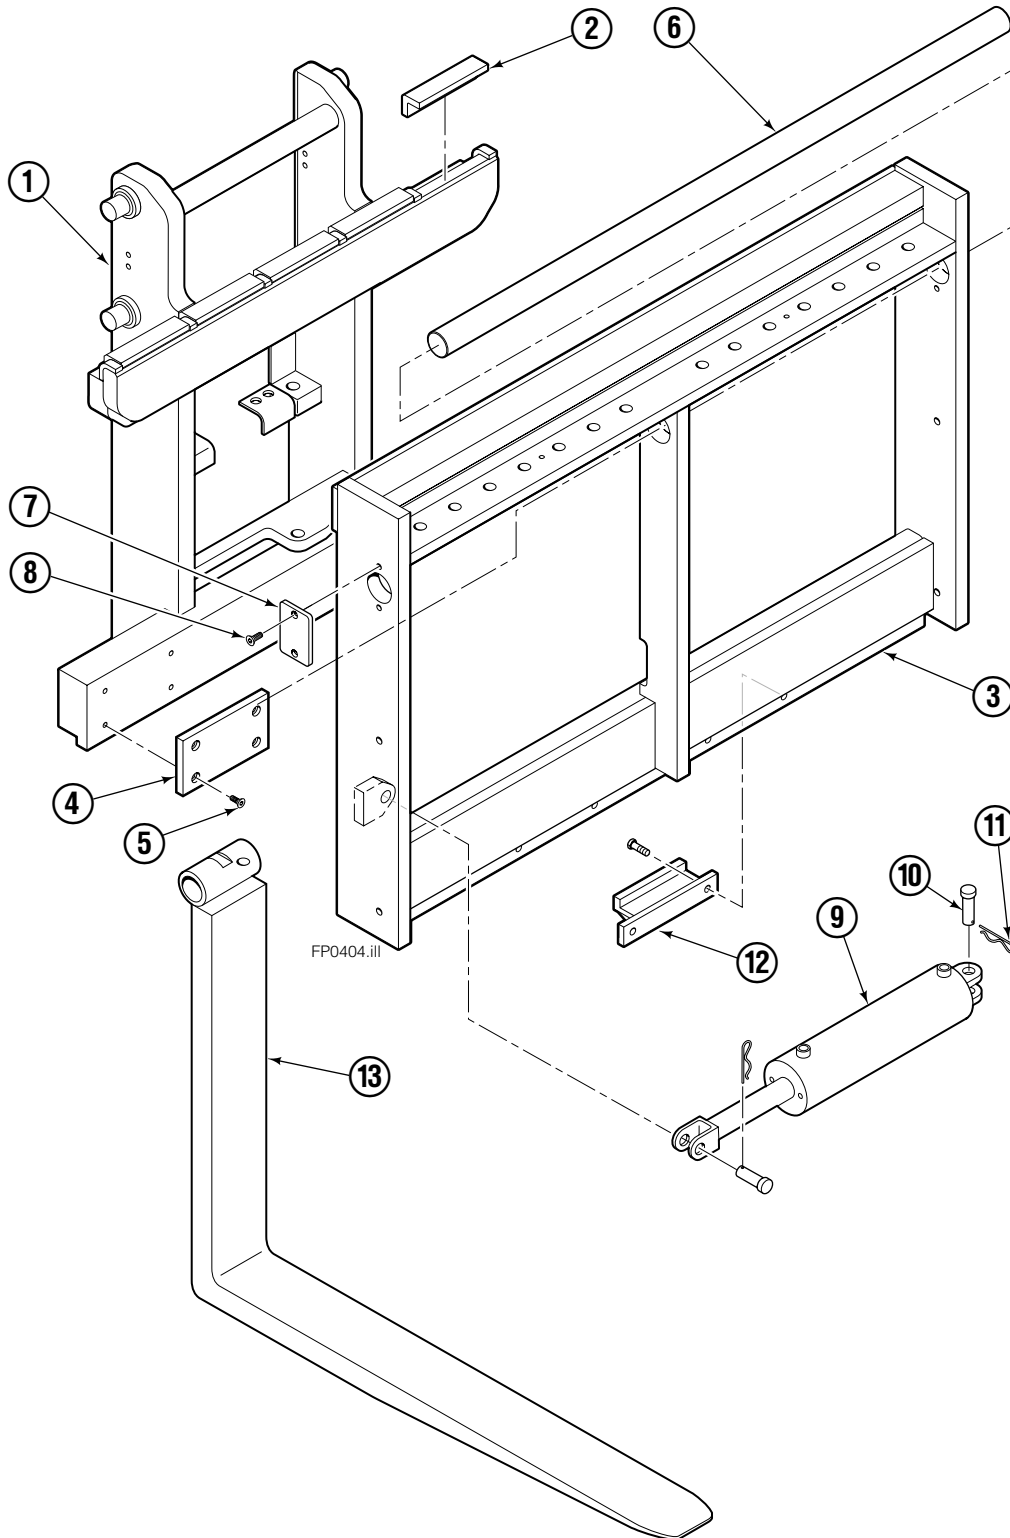

Carriage Assembly

Carriage Assembly

150J			
REF	QTY	PART NO.	DESCRIPTION
		6102128	Carriage Assembly
1	1	6101818	Carriage
2	6	3012106	Upper Bearing
3	1	6100654	Frame
4	3	3013187	Lower Bearing
5	12	766646	Capscrew, M10 x 20
6	1	6008446	Shaft
7	2	3012749	Retainer
8	4	768706	Capscrew, M12 x 35
9	2	6003547	Cylinder ◆
10	2	686215	Clevis Pin
11	2	686217	Cotter Pin
12	2	6012727	Lower Retainer
13	2	6100515	Fork
14	1	6101653	Component Group ◆
15	1	6101080	Fork Retainer Group ◆
16	1	6101825	Side Roller Kit ◆

◆ See specific page for parts breakdown.

Sideshift Cylinder

REF	QTY	PART NO.	DESCRIPTION
		6003547	Cylinder Assembly
1	1	6003548	Shell
2	1	6003549	Rod
3	1	555207	Retainer
4	1	555226	Piston
5	1	662460	Seal ◆
6	1	2722	O-Ring ◆
7	1	660767	Bearing ◆
8	1	560997	Nut
9	1	2797	O-Ring ◆
10	1	615140	Back-Up Ring ◆
11	1	554598	Seal ◆
12	1	564930	Wiper ◆
13	2	638293	Back-Up Ring ◆
14	1	672909	Seal Loader
		555227	Service Kit