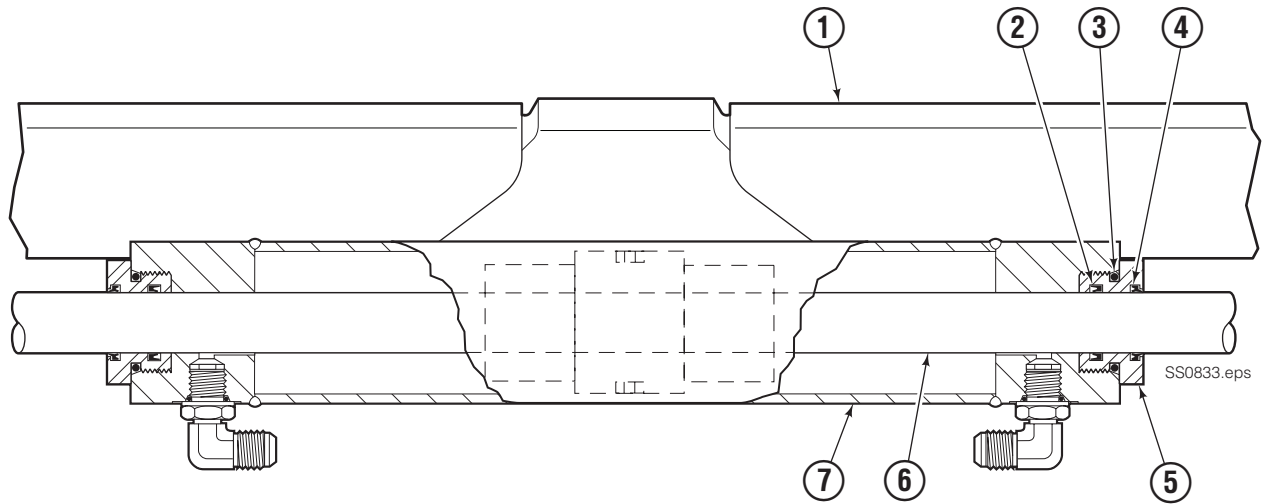

Cylinder Assembly

100F			
REF	QTY	PART NO.	DESCRIPTION
1	1	6079172	Cylinder Assembly
2	2	564406	● Rod Seal
3	2	609241	● O-Ring
4	2	564408	● Rod Wiper Seal
5	2	6056530	Retainer
6	-	■	Rod/Piston Assembly
7	-	■	Cylinder Shell
		6091229	Rod Seal Service Kit

● Included in Service Kit 6091229.

■ Not serviceable - order new Cylinder Assembly.

Reference: S-22654.