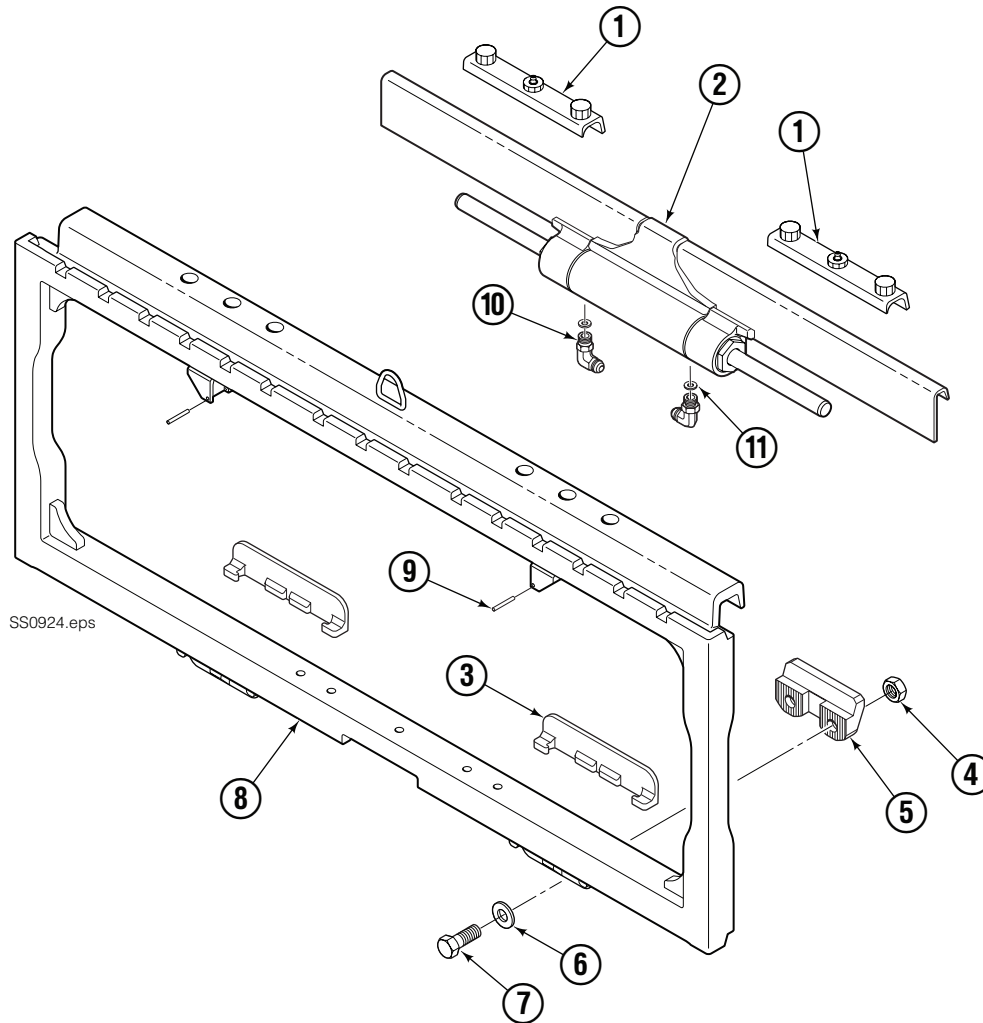

# Sideshift Assembly

100F							
REF	QTY	PART NO.	DESCRIPTION	REF	QTY	PART NO.	DESCRIPTION
1	2	6051249	Upper Bearing	7	4	752903	◆ Capscrew, M16 x 45
2	1	6079172	Cylinder ▲	8	1	6081412	Frame ●
3	2	6057162	Lower Bearing	9	2	7916	Roll Pin
4	4	678990	◆ Nut, M16	10	2	601676	■ Fitting, 6-6
5	2	204186	◆ Lower Hook	11	2	221733	▼ Restrictor Washer
6	4	667225	◆ Washer				